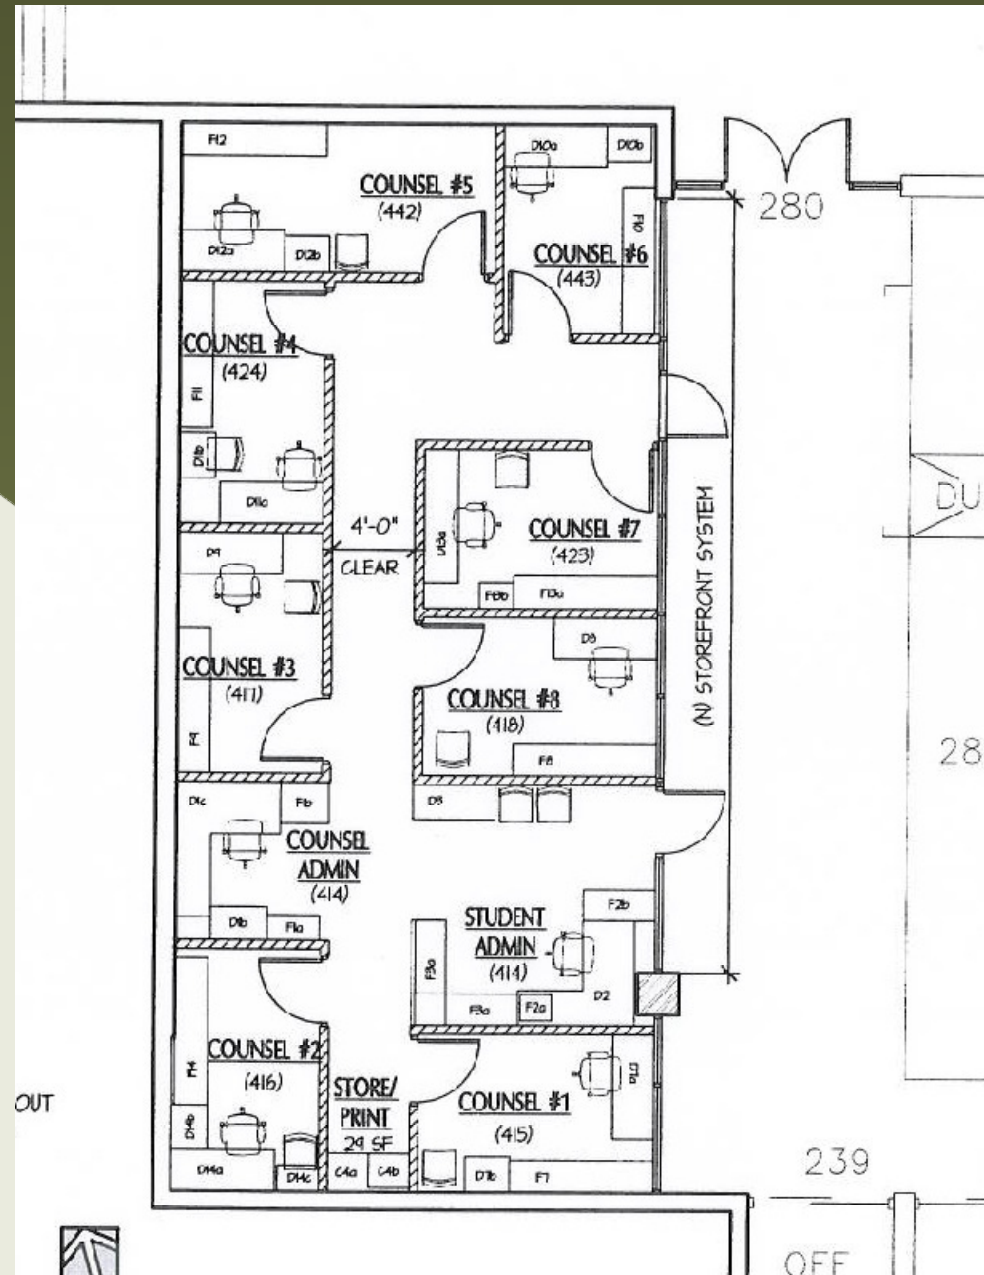

Counseling