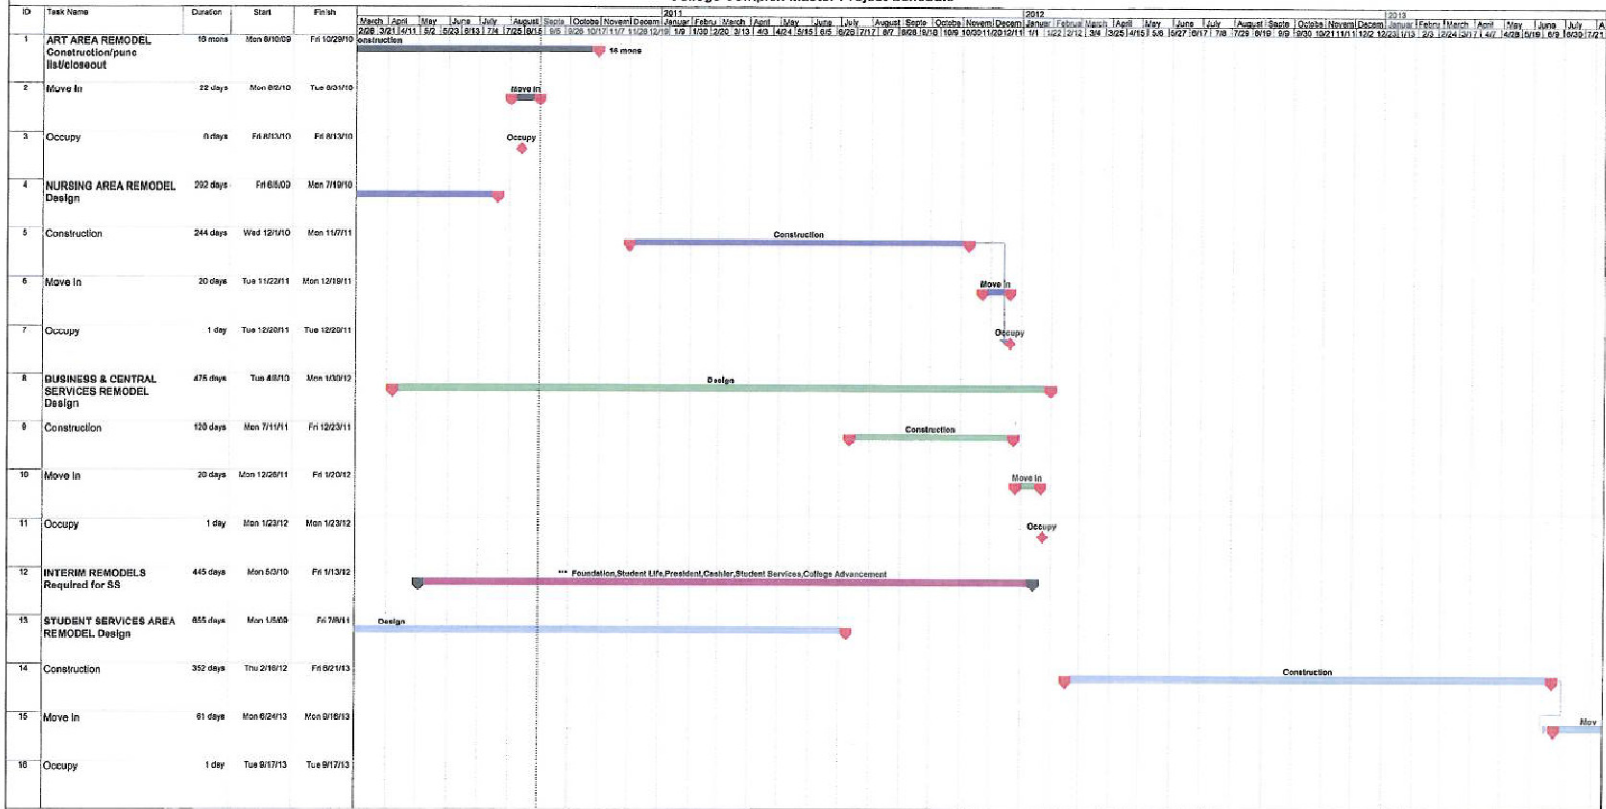

FACILITIES CHANGES

Los Medanos College
College Assembly
October 4, 2010

Los Medanos College
College Complex Master Project Schedule

ENTRANCE

Business Services

Central Services

A & R/Cashier/ Outreach/Info Center

EOPS/CARE
/CalWORKS
/DSP&S/
Assessment
Center/
Success
Center/
Admin

Counseling

President/VP

EAST ELEVATION

EBP/Architecture

 tBP/Architecture

tBP/Architecture

Student Services – East Elevation

Student Services – West Elevation

Student Services – Level 1

Student Services – Level 2