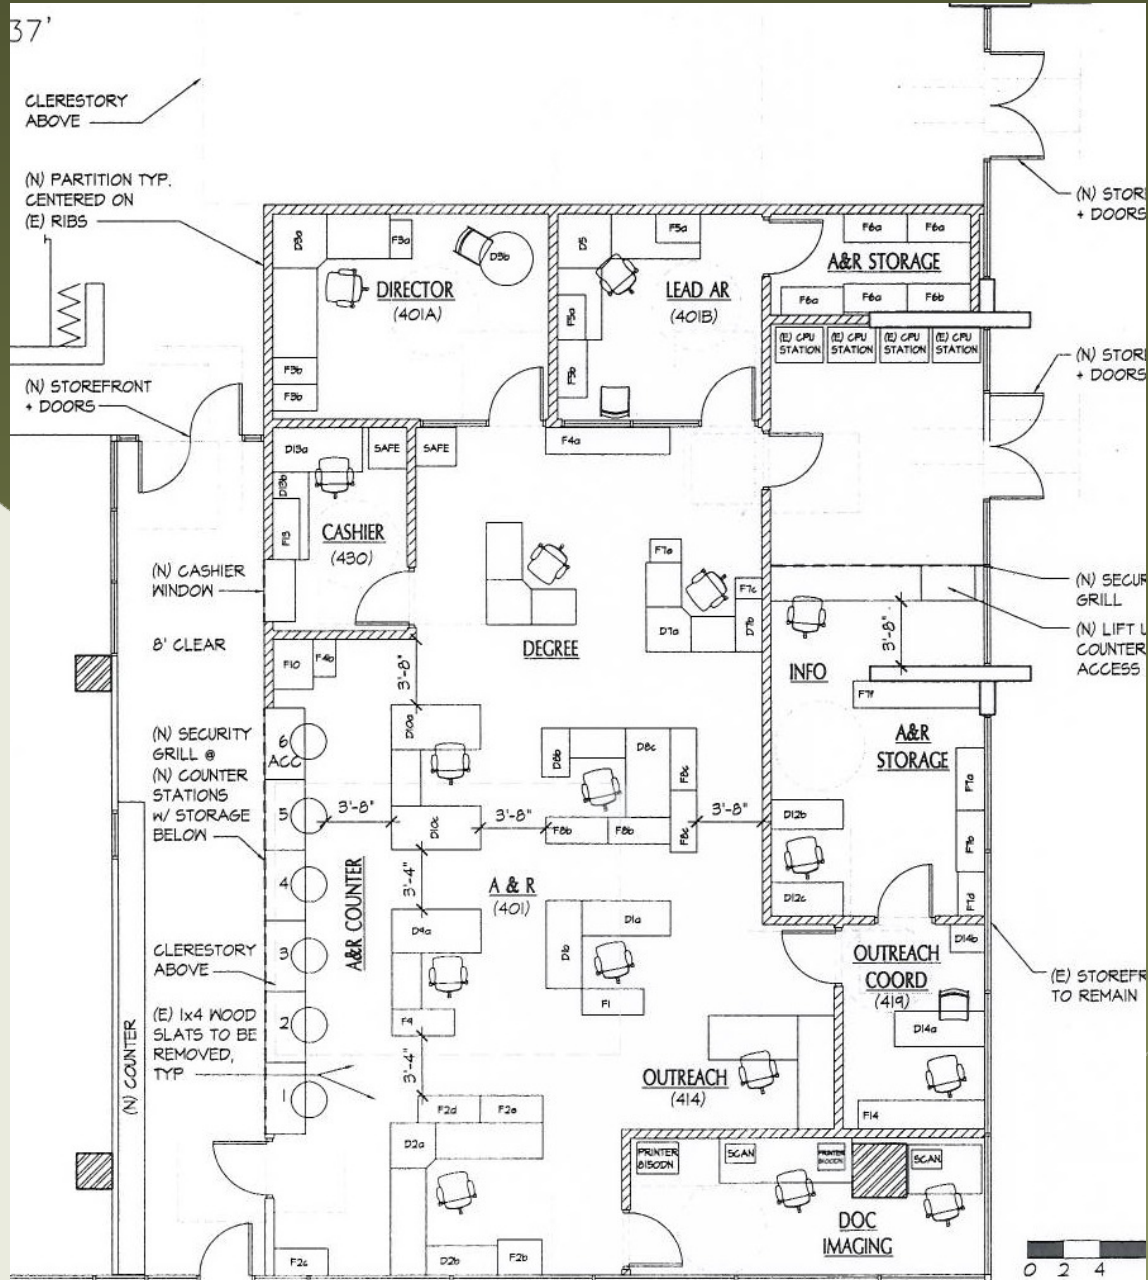

FACILITIES CHANGES

Los Medanos College
College Assembly
October 4, 2010

Los Medanos College
College Complex Master Project Schedule

ENTRANCE

Business Services

Central Services

A & R/Cashier/ Outreach/Info Center