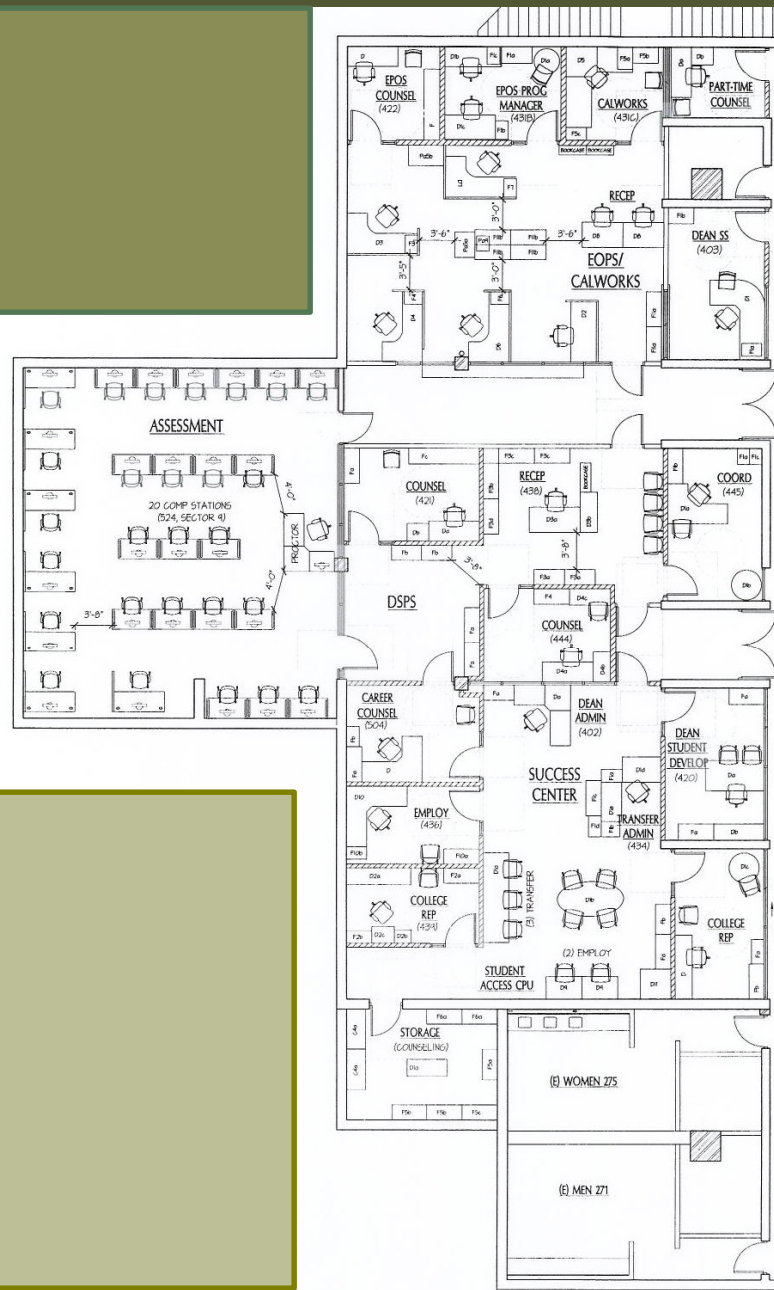

EOPS/CARE
/CalWORKS
/DSP&S/
Assessment
Center/
Success
Center/
Admin