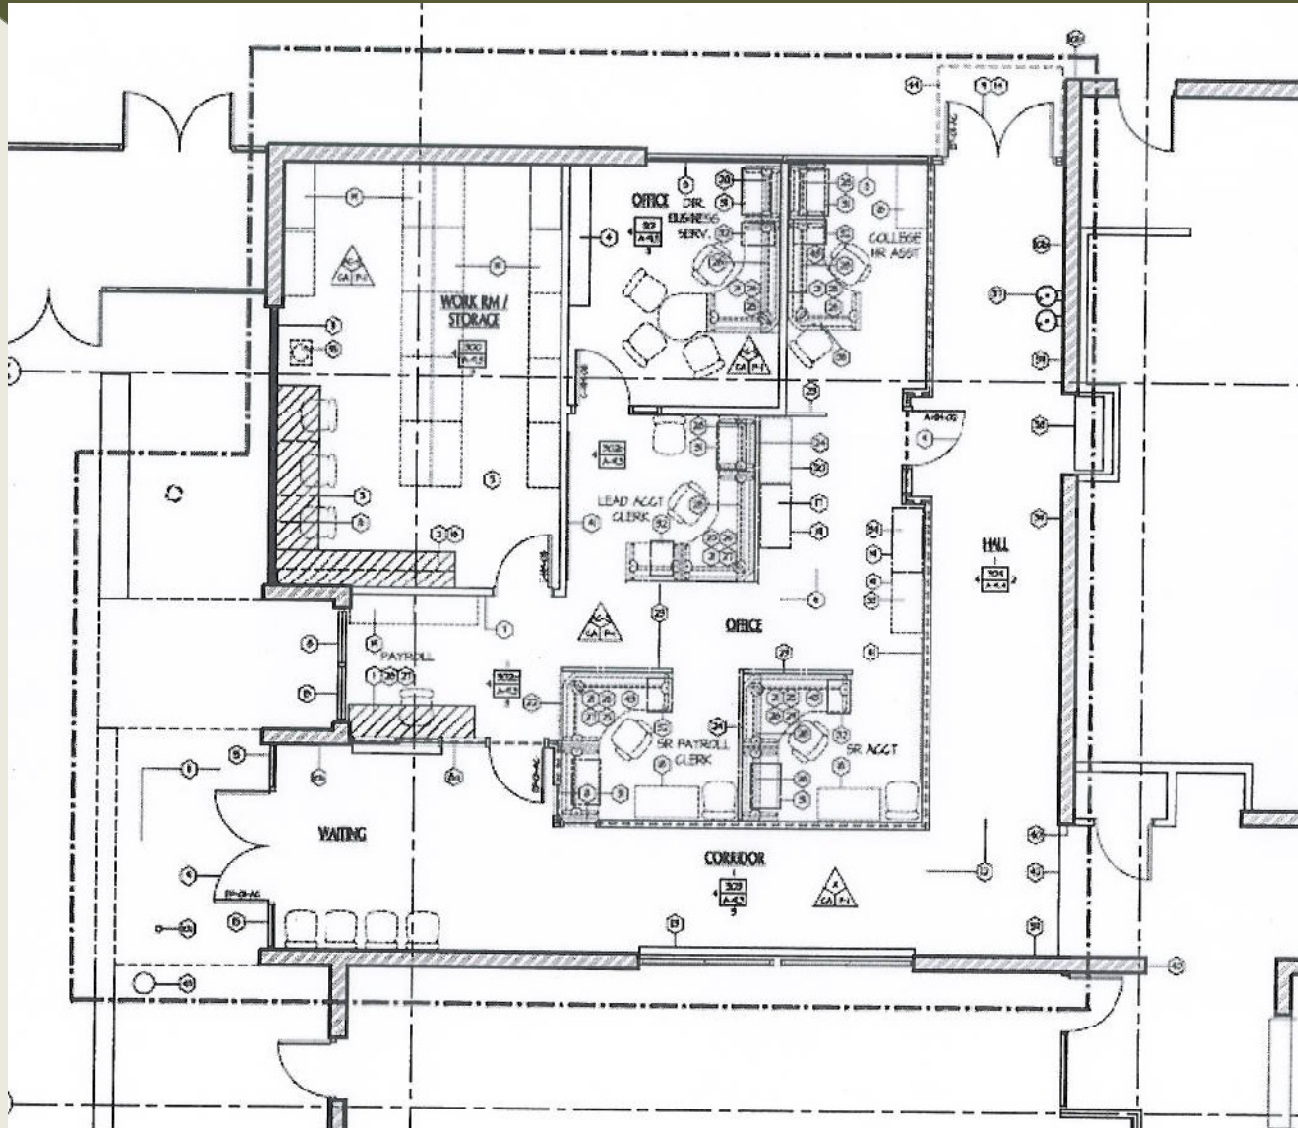

FACILITIES CHANGES

Los Medanos College
College Assembly
October 4, 2010

Los Medanos College
College Complex Master Project Schedule

ENTRANCE

Business Services

Central Services

A & R/Cashier/ Outreach/Info Center

EOPS/CARE
/CalWORKS
/DSP&S/
Assessment
Center/
Success
Center/
Admin

Counseling

President/VP

EAST ELEVATION

EBP/Architecture

 tBP/Architecture

tBP/Architecture

Student Services – East Elevation