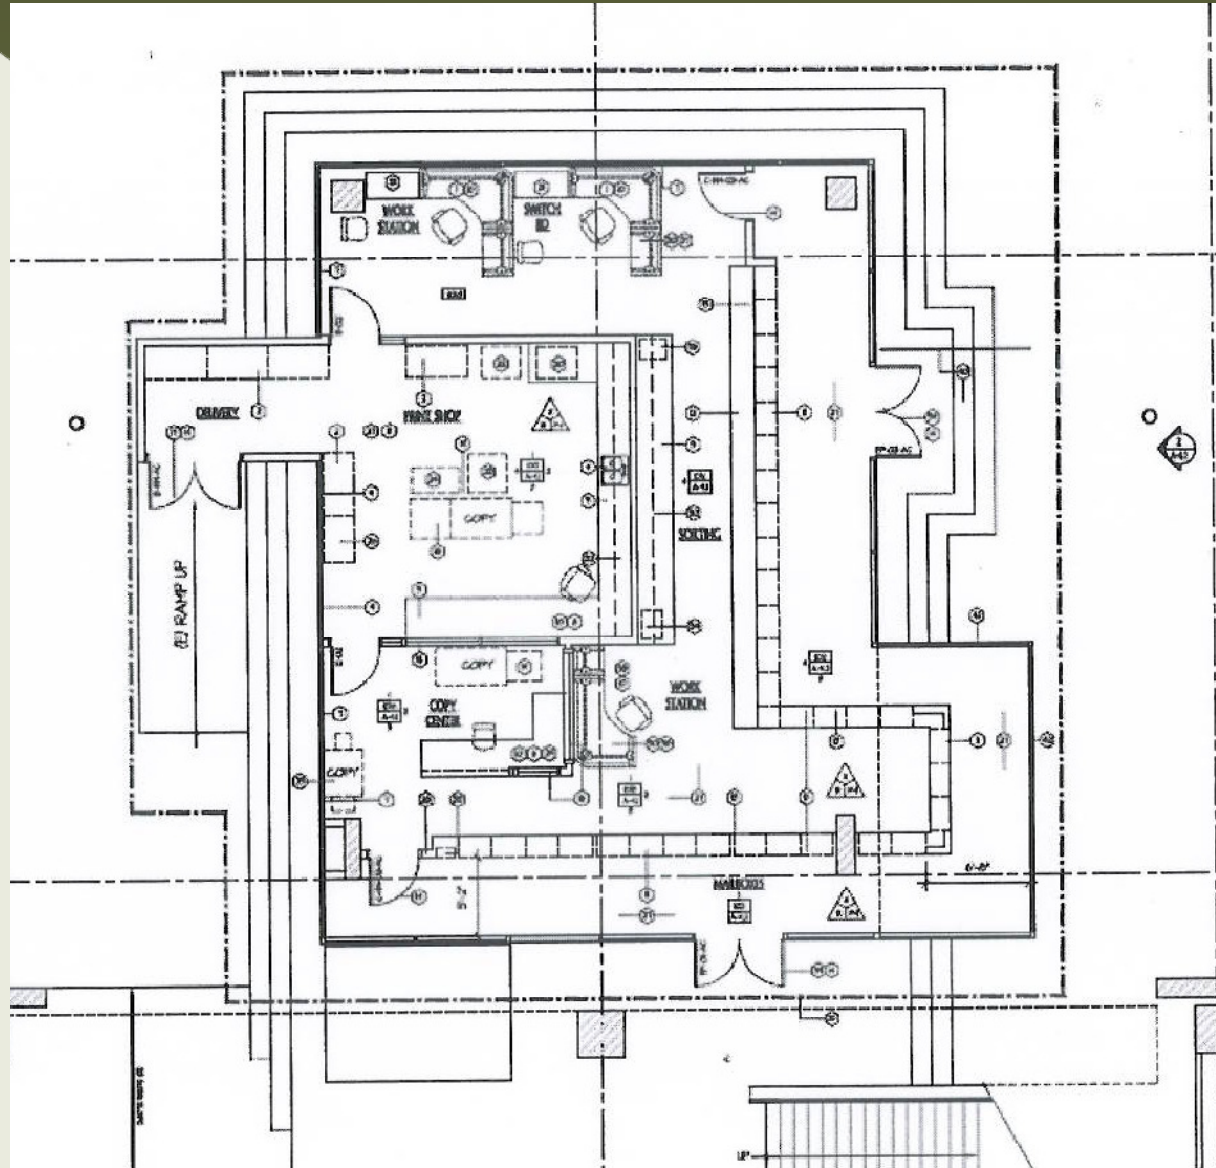

FACILITIES CHANGES

Los Medanos College
College Assembly
October 4, 2010

Los Medanos College
College Complex Master Project Schedule

ENTRANCE

Business Services

Central Services

A & R/Cashier/ Outreach/Info Center