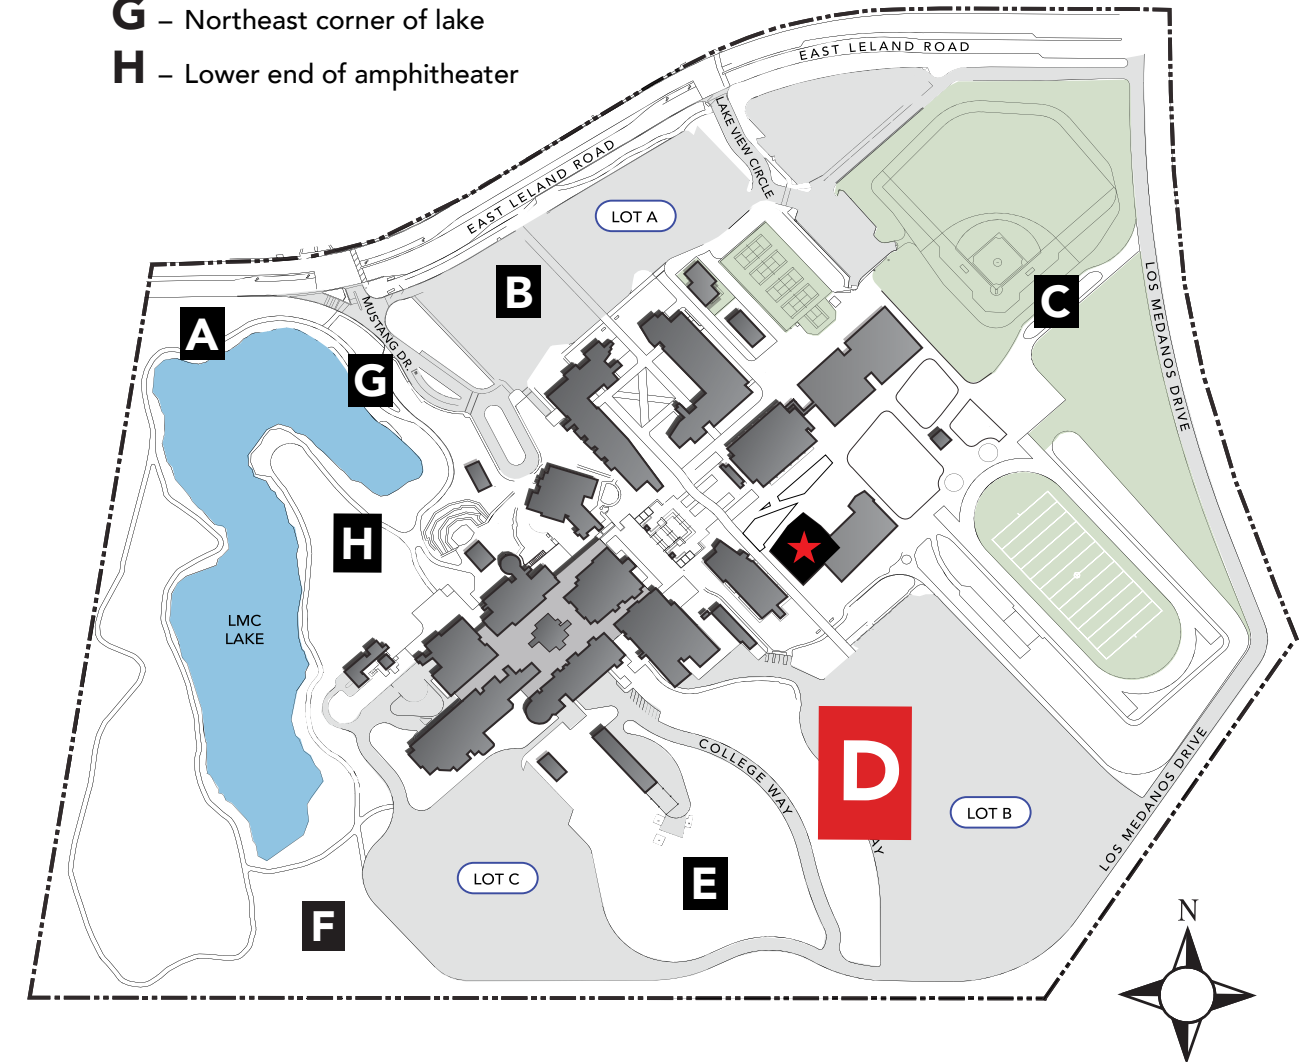

STUDENT UNION

FLOOR 2

2700 East Leland Rd., Pittsburg, CA

Evacuation Assembly Sites

- A** – Marquee on East Leland Road
- B** – Walkway at Lot A on East Leland Road
- C** – Walkway between baseball and softball fields at Los Medanos Drive
- D** – Sloped area west of Lot B
- E** – Sloped area west of College W
- F** – Area west of Lot C
- G** – Northeast corner of lake
- H** – Lower end of amphitheater

KEY

= Maintenance Closet	= Restroom	YOU ARE HERE
= Elevator	= Rescue Area	
= Fire Extinguisher		

Emergency Phone: 9-1-1 (9-9-1-1 from most campus phones)
(925) 646-2441 (from cell phone)