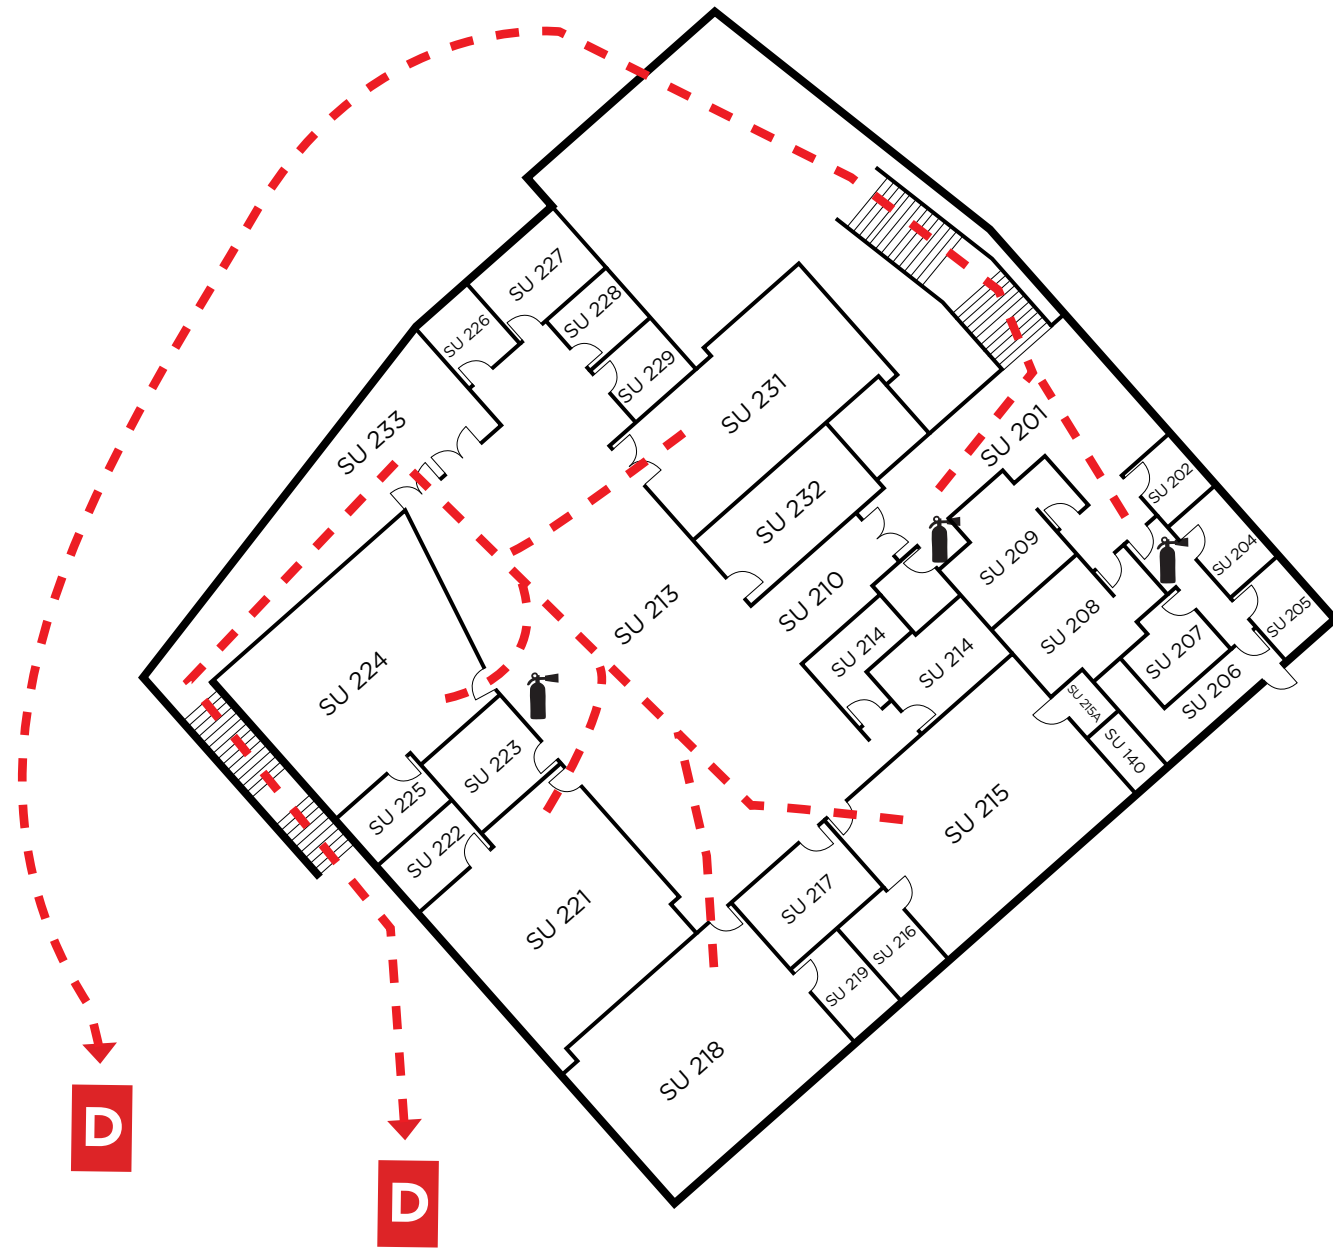

STUDENT UNION

FLOOR 2

2700 East Leland Rd., Pittsburg, CA

Evacuation Assembly Sites

- A** – Marquee on East Leland Road
- B** – Walkway at Lot A on East Leland Road
- C** – Walkway between baseball and softball fields at Los Medanos Drive
- D** – Sloped area west of Lot B
- E** – Sloped area west of College W
- F** – Area west of Lot C
- G** – Northeast corner of lake
- H** – Lower end of amphitheater

KEY

= Maintenance Closet	= Restroom	YOU ARE HERE
= Elevator	= Rescue Area	
= Fire Extinguisher		

Emergency Phone: 9-1-1 (9-9-1-1 from most campus phones)
(925) 646-2441 (from cell phone)