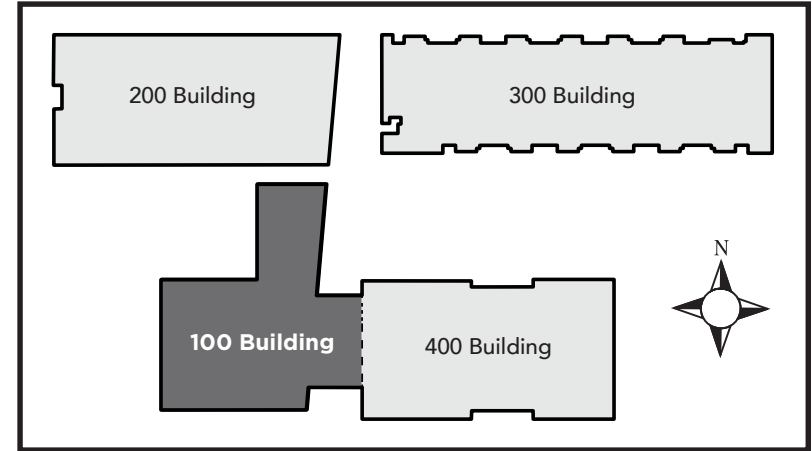

Emergency Phone: 911 (911 from most campus phones)
 (925) 646-2441 (from a cell phone)

Evacuation Assembly Sites

- A** - Parking Lot
- B** - Pioneer Square

LOS MEDANOS COLLEGE

Brentwood Center
 Building 100
 1351 Pioneer Square, Brentwood, CA 94513