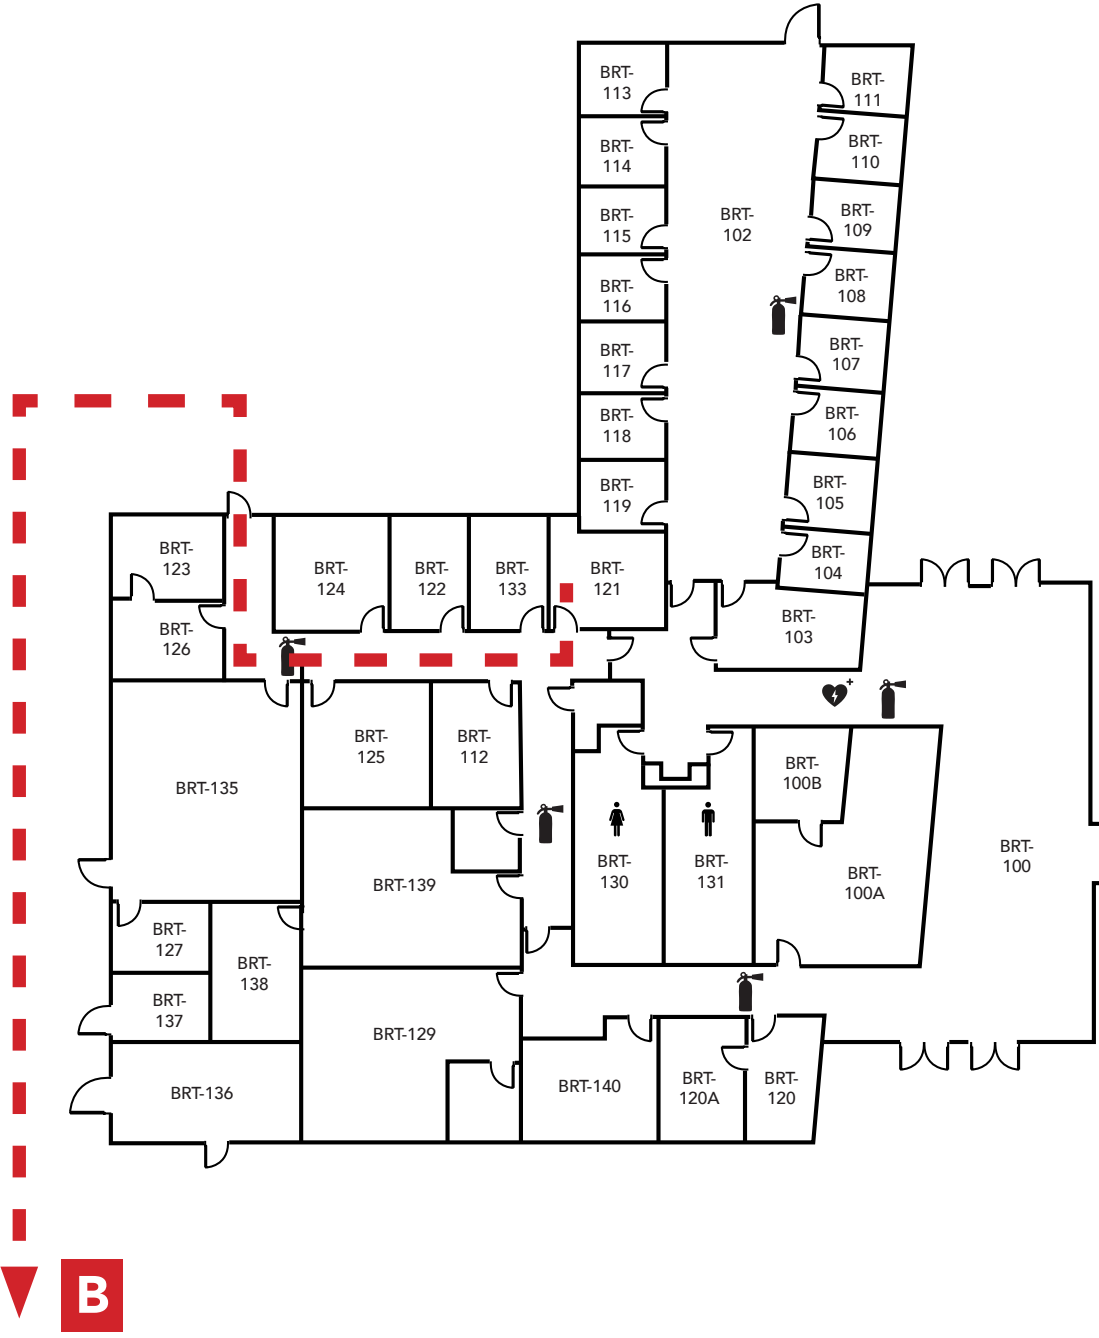

Emergency Phone: 911 (911 from most campus phones)
(925) 646-2441 (from a cell phone)

Evacuation Assembly Sites

- **A** - Parking Lot
- **B** - Pioneer Square

LEGEND	
	- Restrooms
	- Fire Extinguishers
	- AED

LOS MEDANOS COLLEGE

Brentwood Center
Building 100
1351 Pioneer Square, Brentwood, CA 94513