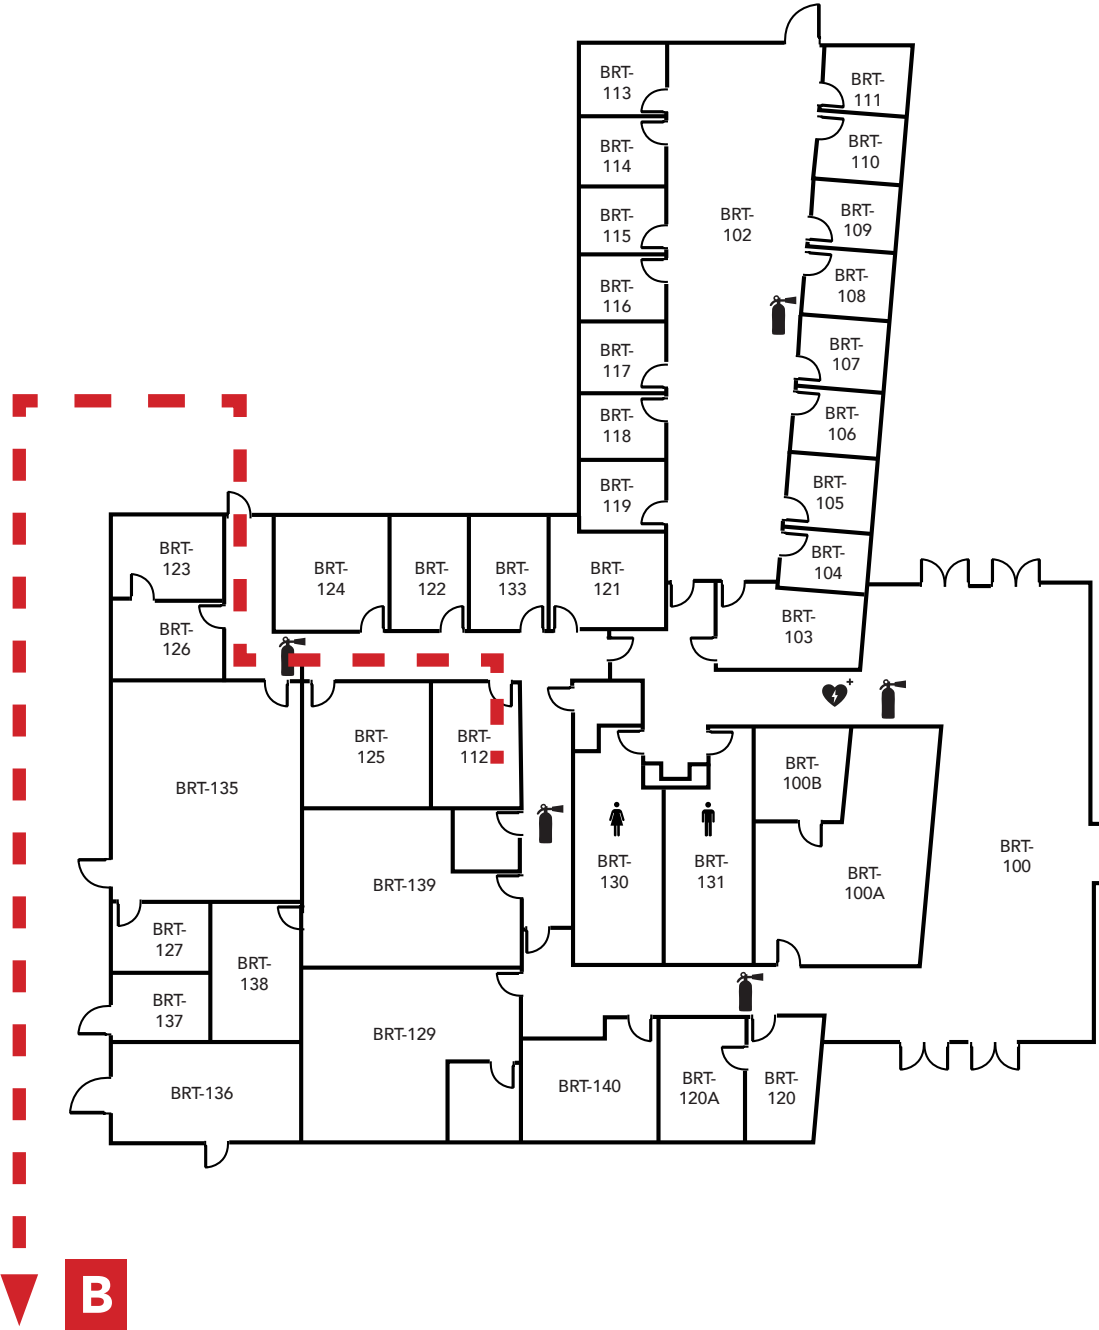

Emergency Phone: 911 (911 from most campus phones)
(925) 646-2441 (from a cell phone)

Evacuation Assembly Sites

- **A** - Parking Lot
- **B** - Pioneer Square

LEGEND	
	- Restrooms
	- Fire Extinguishers
	- AED

**LOS MEDANOS
COLLEGE**

Brentwood Center
Building 100
1351 Pioneer Square, Brentwood, CA 94513