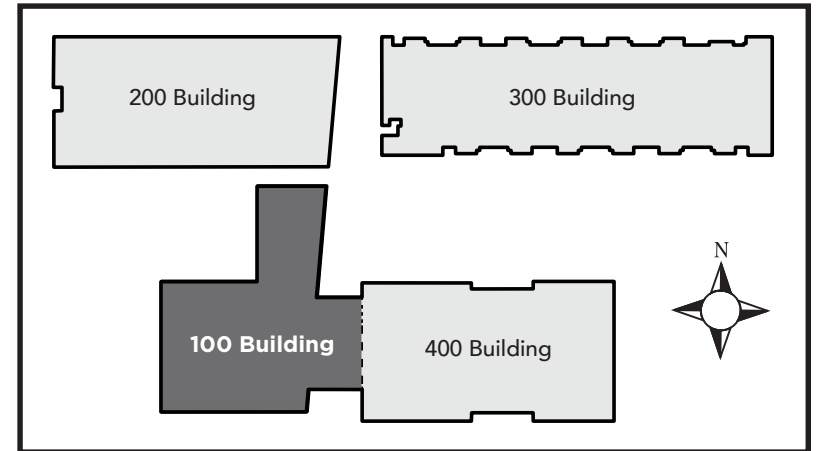

Emergency Phone: 911 (911 from most campus phones)
(925) 646-2441 (from a cell phone)

Evacuation Assembly Sites

- **A** - Parking Lot
- **B** - Pioneer Square