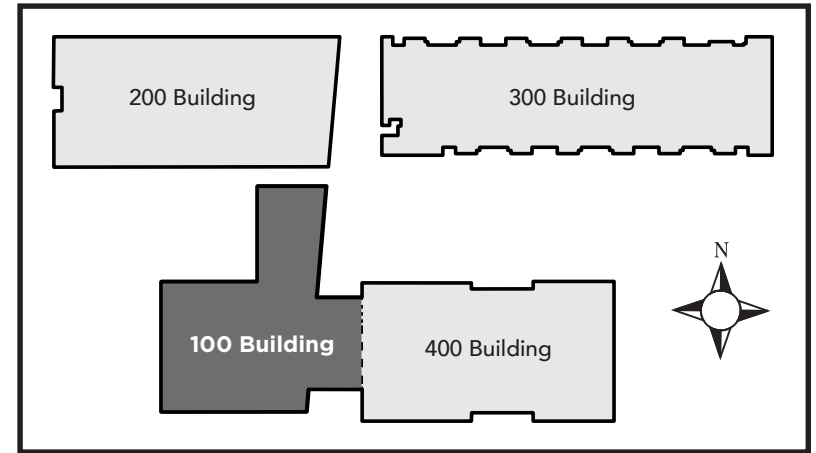

Emergency Phone: 911 (911 from most campus phones)
 (925) 646-2441 (from a cell phone)

Evacuation Assembly Sites

- A** - Parking Lot
- B** - Pioneer Square

LOS MEDANOS COLLEGE

Brentwood Center
 Building 100
 1351 Pioneer Square, Brentwood, CA 94513