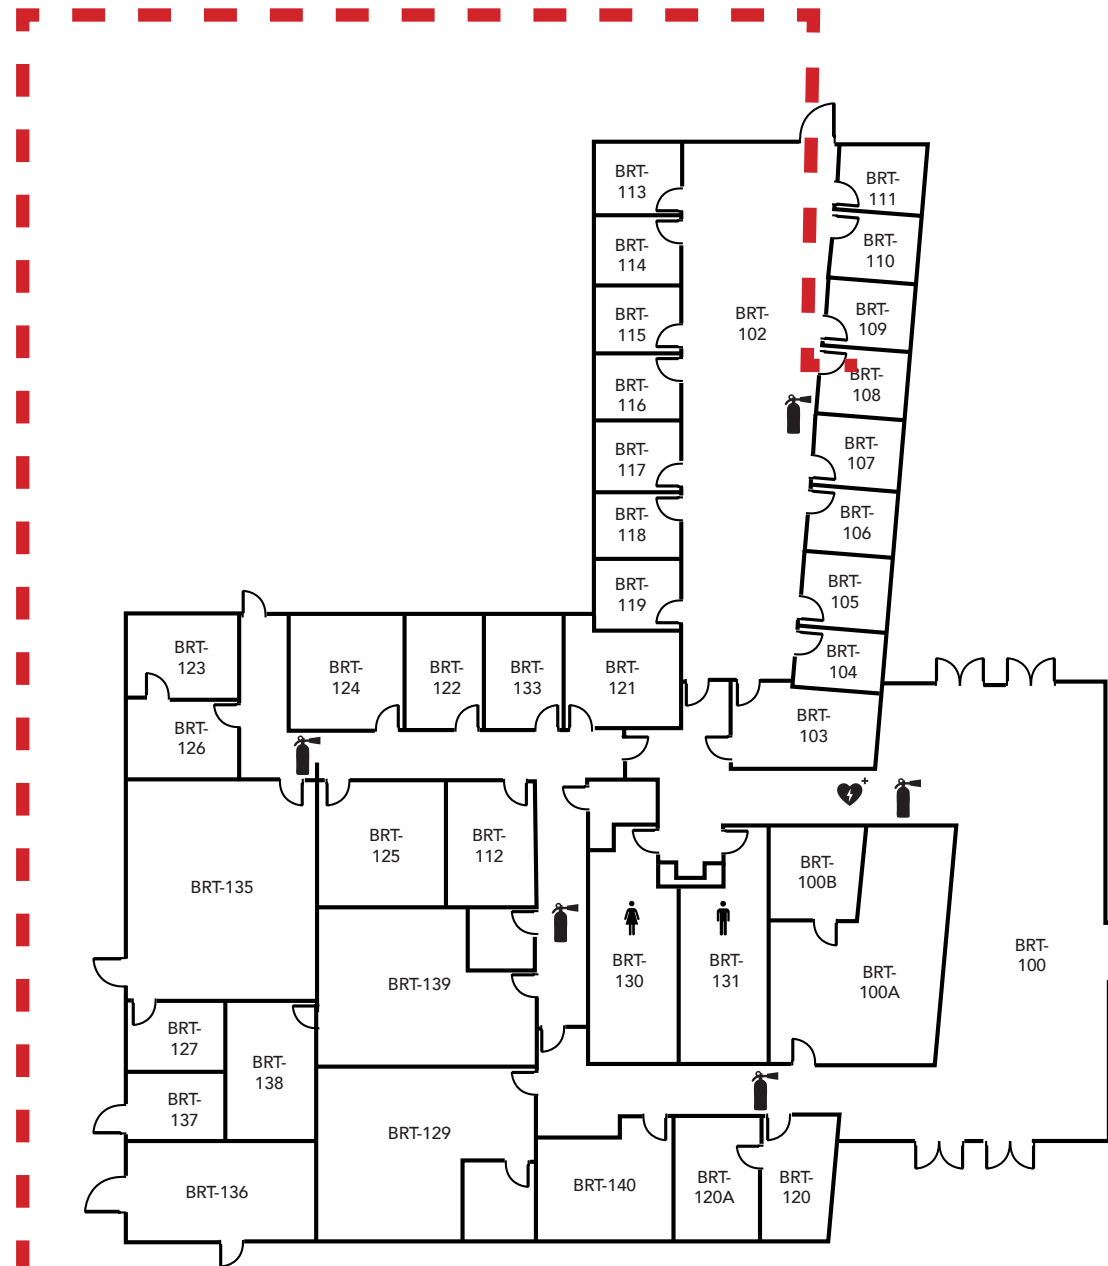

Emergency Phone: 911 (911 from most campus phones)
(925) 646-2441 (from a cell phone)

Evacuation Assembly Sites

- **A** - Parking Lot
- **B** - Pioneer Square

LEGEND	
	- Restrooms
	- Fire Extinguishers
	- AED

LOS MEDANOS COLLEGE

Brentwood Center
Building 100
1351 Pioneer Square, Brentwood, CA 94513