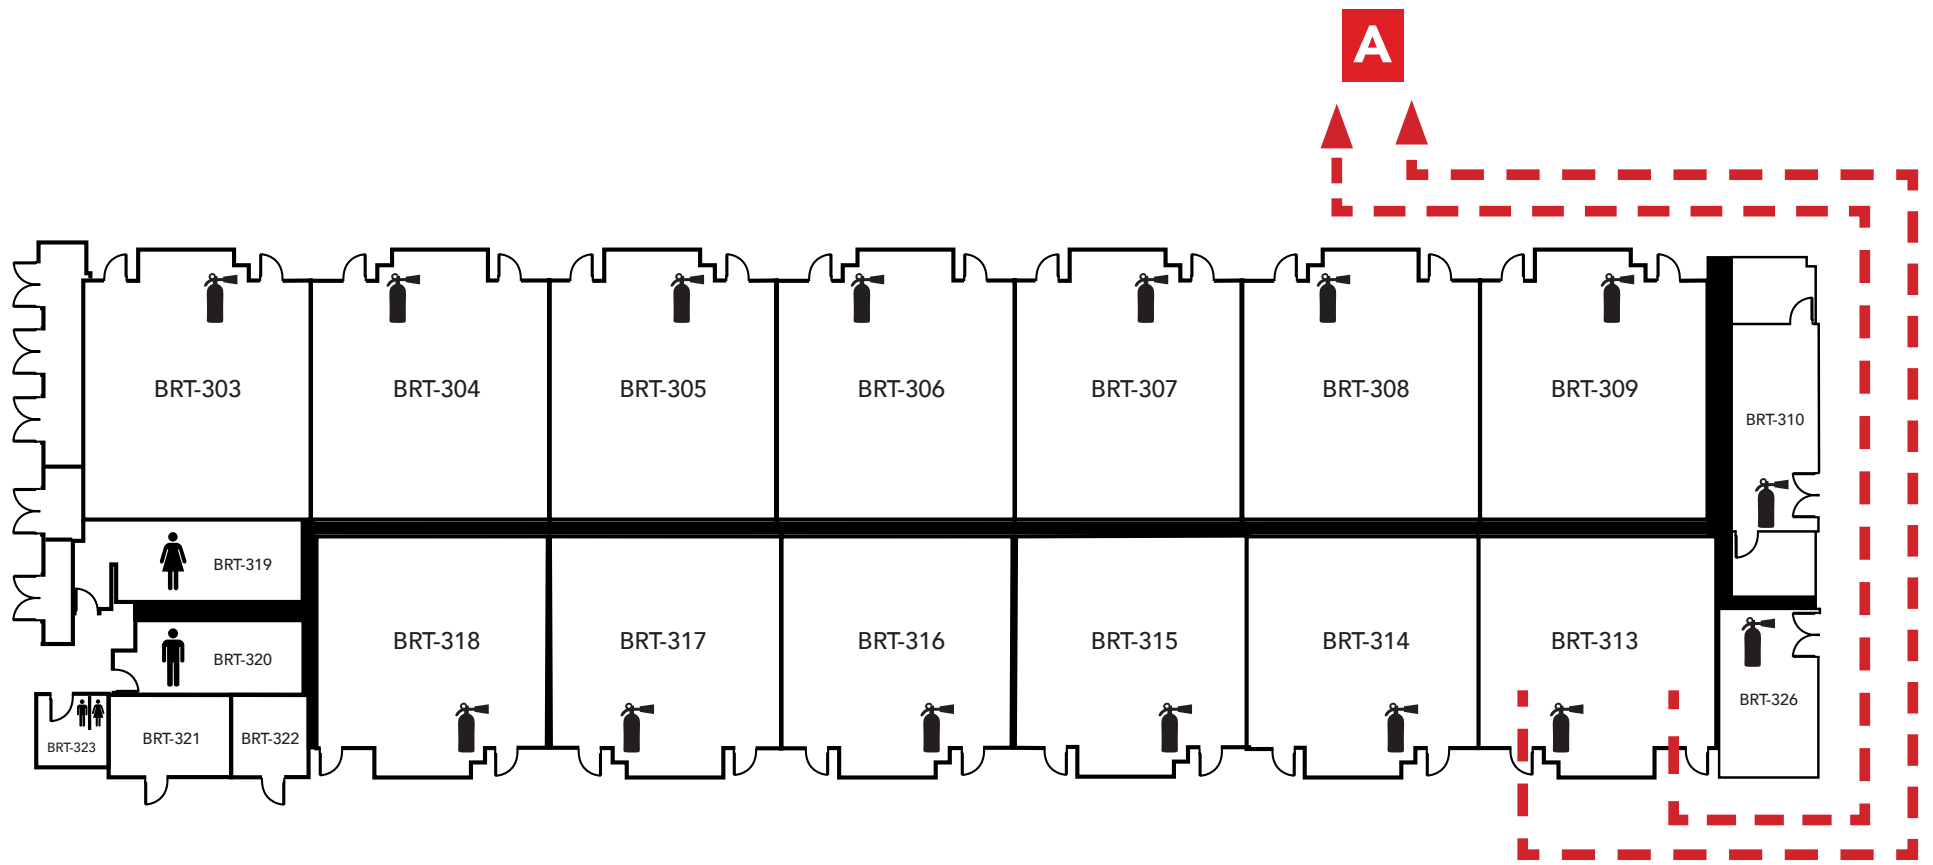

LEGEND	
	- Restrooms
	- Fire Extinguishers

Evacuation Assembly Sites

- A** - Parking Lot
- B** - Pioneer Square

LOS MEDANOS
COLLEGE

Brentwood Center

Building 300

1351 Pioneer Square, Brentwood, CA 94513

Emergency Phone: 911 (911 from most campus phones)
(925) 646-2441 (from a cell phone)