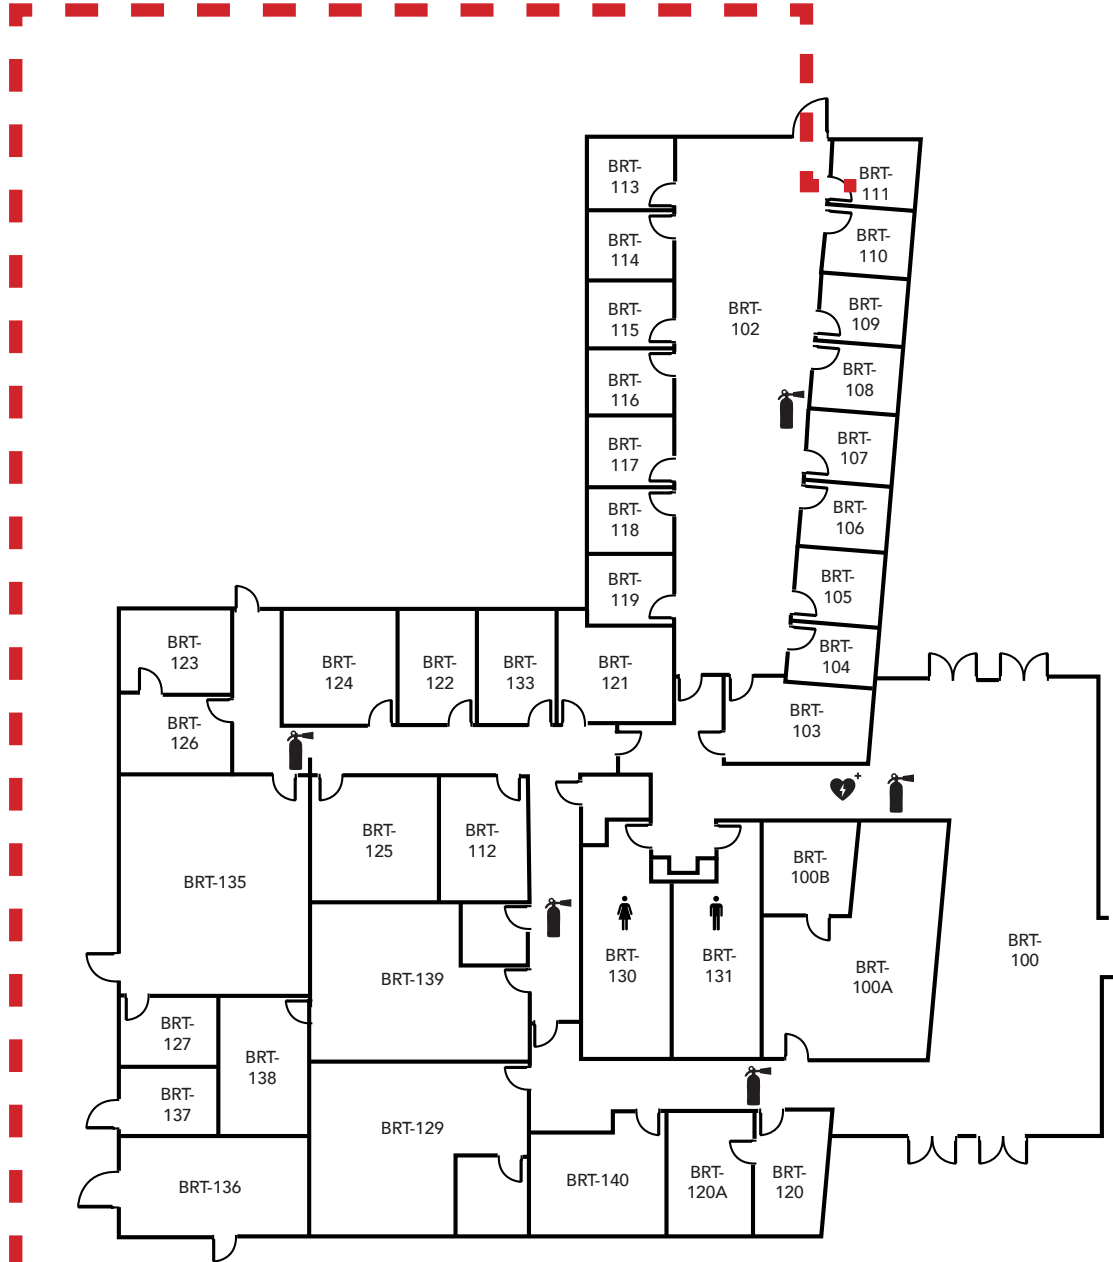

Emergency Phone: 911 (911 from most campus phones)
(925) 646-2441 (from a cell phone)

Evacuation Assembly Sites

- **A** - Parking Lot
- **B** - Pioneer Square

LEGEND	
	- Restrooms
	- Fire Extinguishers
	- AED

**LOS MEDANOS
COLLEGE**

Brentwood Center
Building 100
1351 Pioneer Square, Brentwood, CA 94513