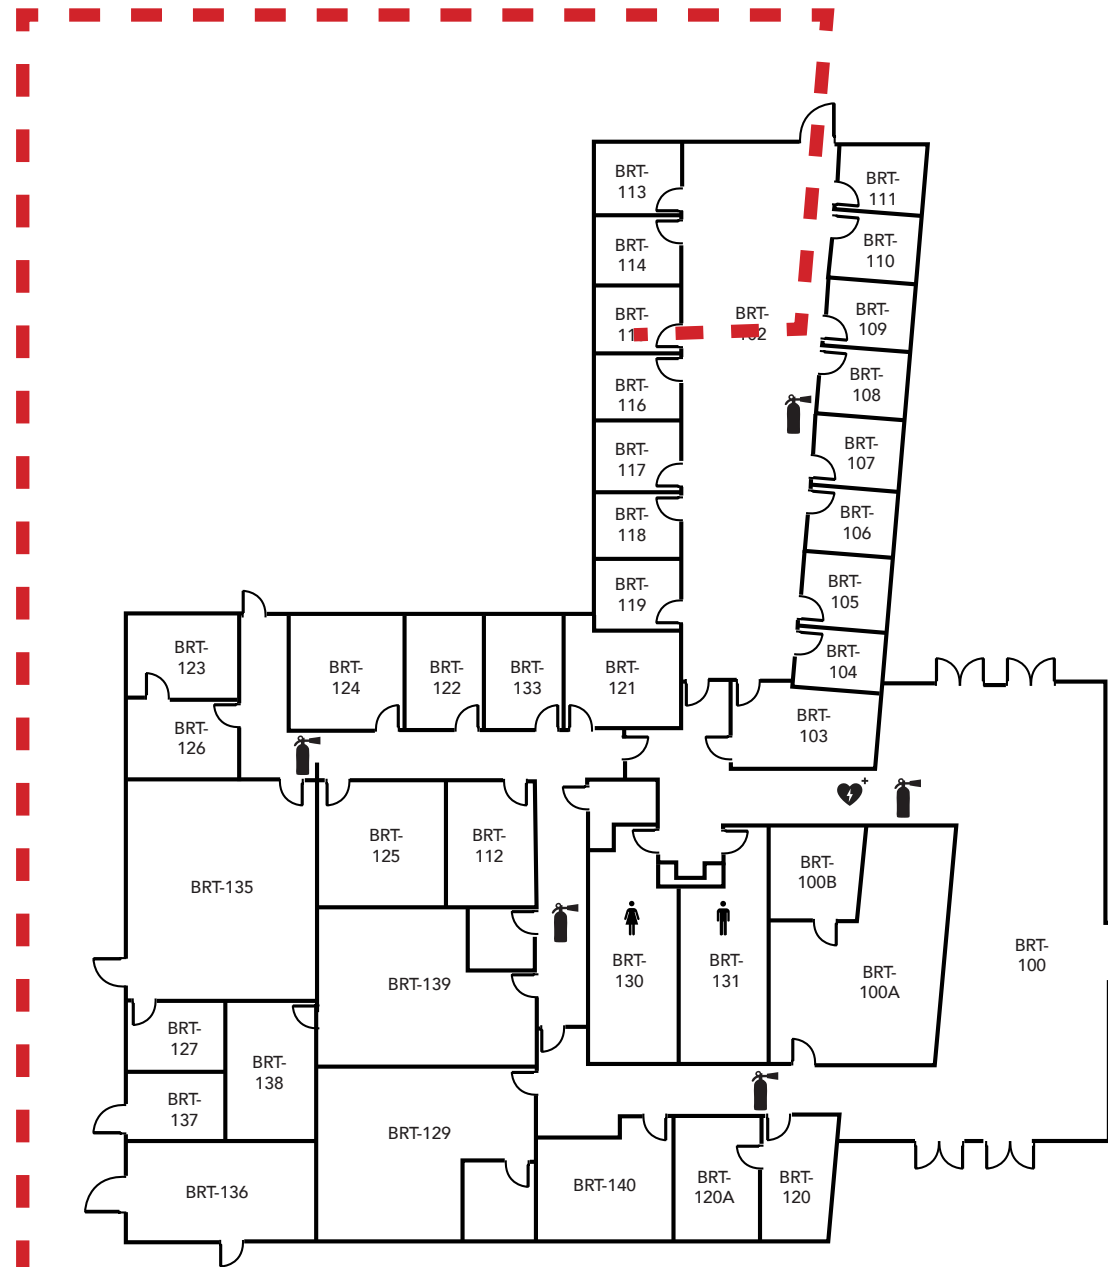

Evacuation Assembly Sites

- A** - Parking Lot
- B** - Pioneer Square

LEGEND	
	- Restrooms
	- Fire Extinguishers
	- AED

**LOS MEDANOS
COLLEGE**

Brentwood Center
 Building 100
 1351 Pioneer Square, Brentwood, CA 94513