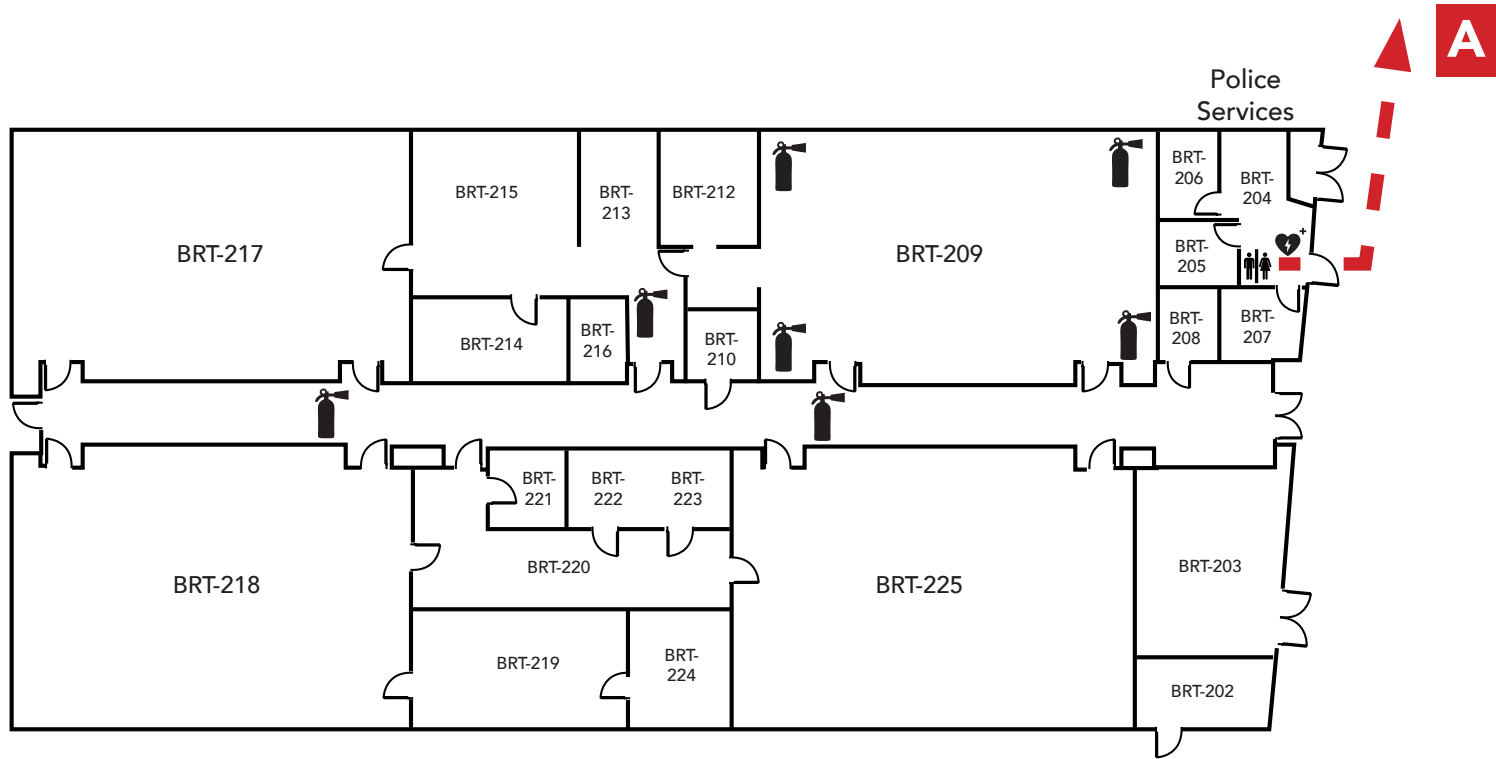

LEGEND	
	- Restrooms
	- Fire Extinguishers
	- AED

Evacuation Assembly Sites

- **A** - Parking Lot
- **B** - Pioneer Square

LOS MEDANOS
COLLEGE

Brentwood Center

Building 200

1351 Pioneer Square, Brentwood, CA 94513

Emergency Phone: 911 (911 from most campus phones)
(925) 646-2441 (from a cell phone)