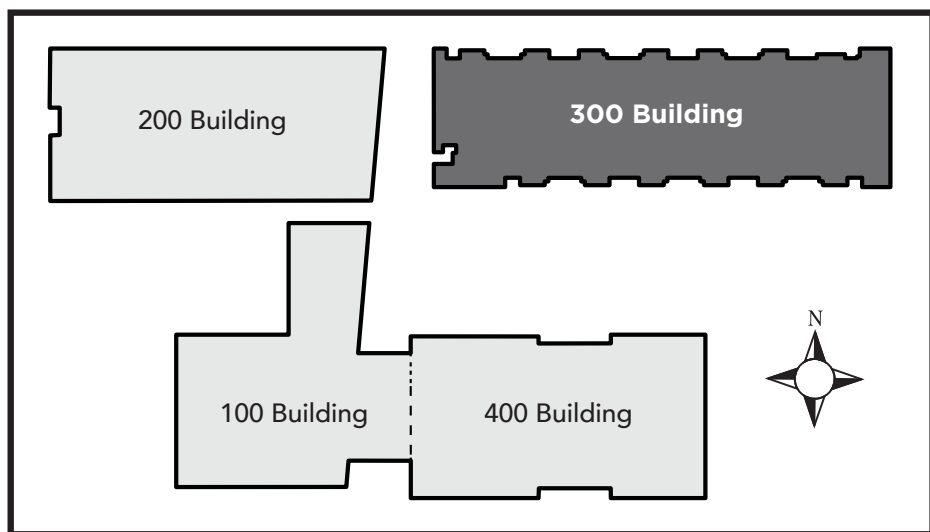

Evacuation Assembly Sites

- A** - Parking Lot
- B** - Pioneer Square

LOS MEDANOS
COLLEGE

Brentwood Center

Building 300

1351 Pioneer Square, Brentwood, CA 94513

Emergency Phone: 911 (911 from most campus phones)
(925) 646-2441 (from a cell phone)