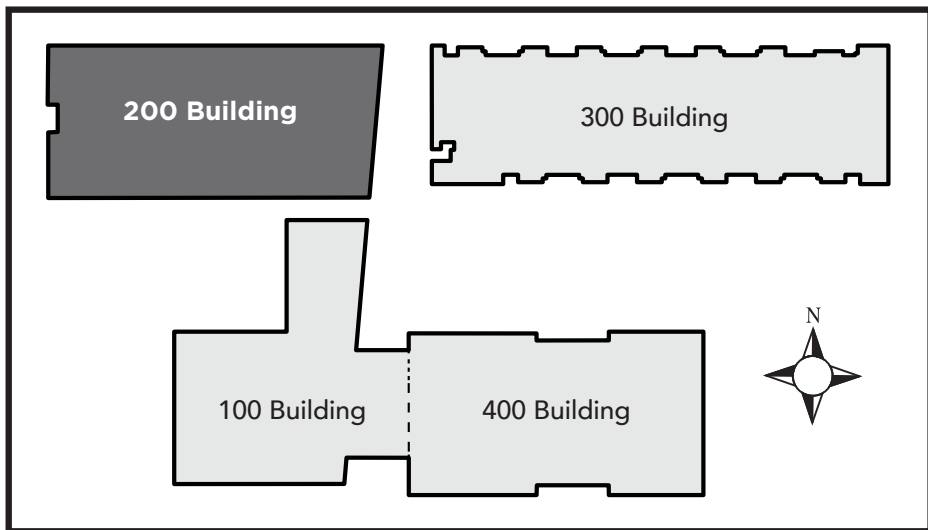

Evacuation Assembly Sites

- A** - Parking Lot
- B** - Pioneer Square

LOS MEDANOS
COLLEGE

Brentwood Center

Building 200

1351 Pioneer Square, Brentwood, CA 94513

Emergency Phone: 911 (911 from most campus phones)
(925) 646-2441 (from a cell phone)