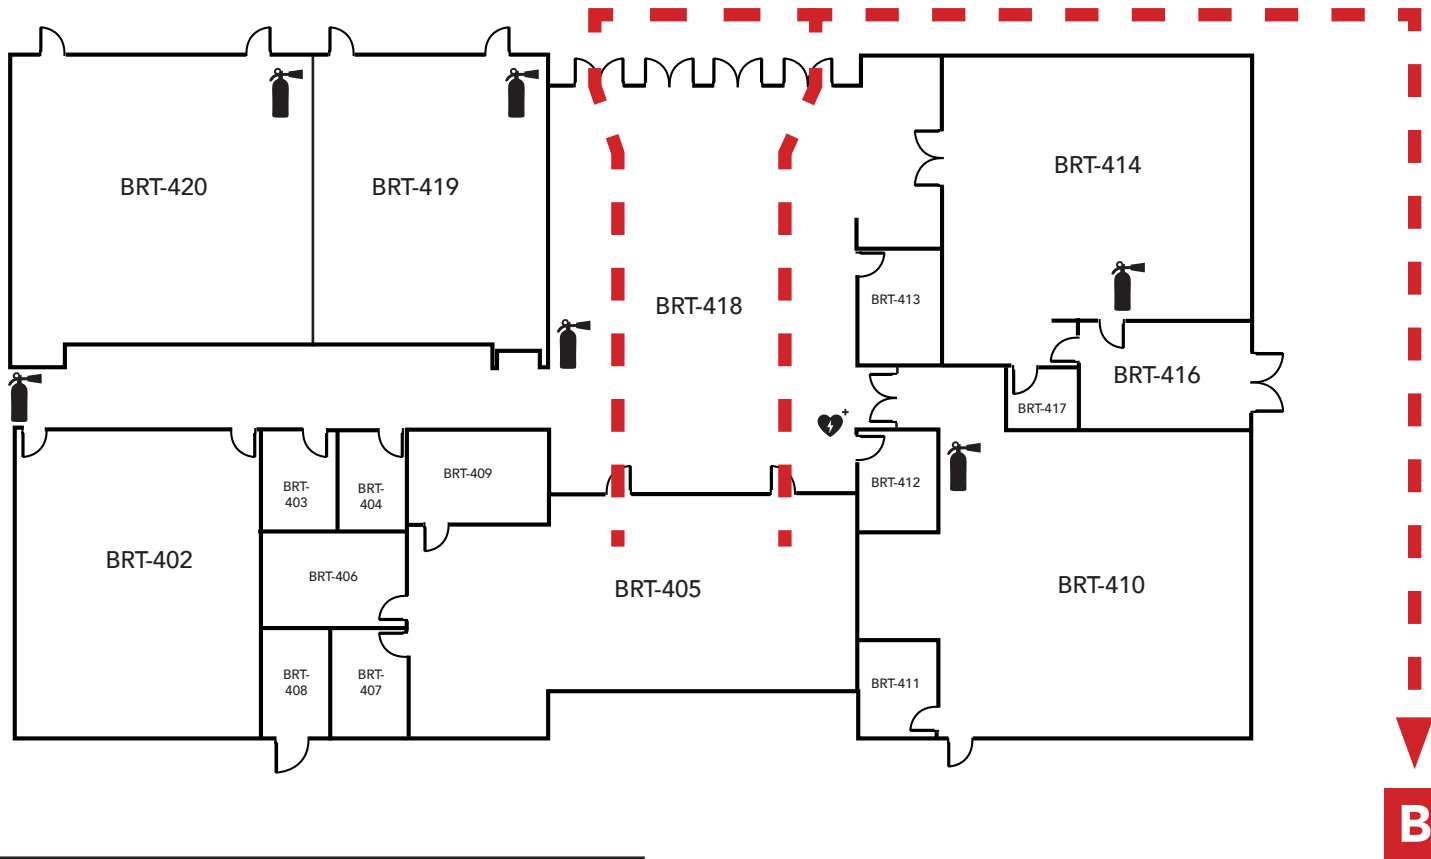

LEGEND	
	- Restrooms
	- Fire Extinguishers
	- AED

Evacuation Assembly Sites

- **A** - Parking Lot
- **B** - Pioneer Square

LOS MEDANOS
COLLEGE

Brentwood Center

Building 400

1351 Pioneer Square, Brentwood, CA 94513

Emergency Phone: 911 (911 from most campus phones)
(925) 646-2441 (from a cell phone)