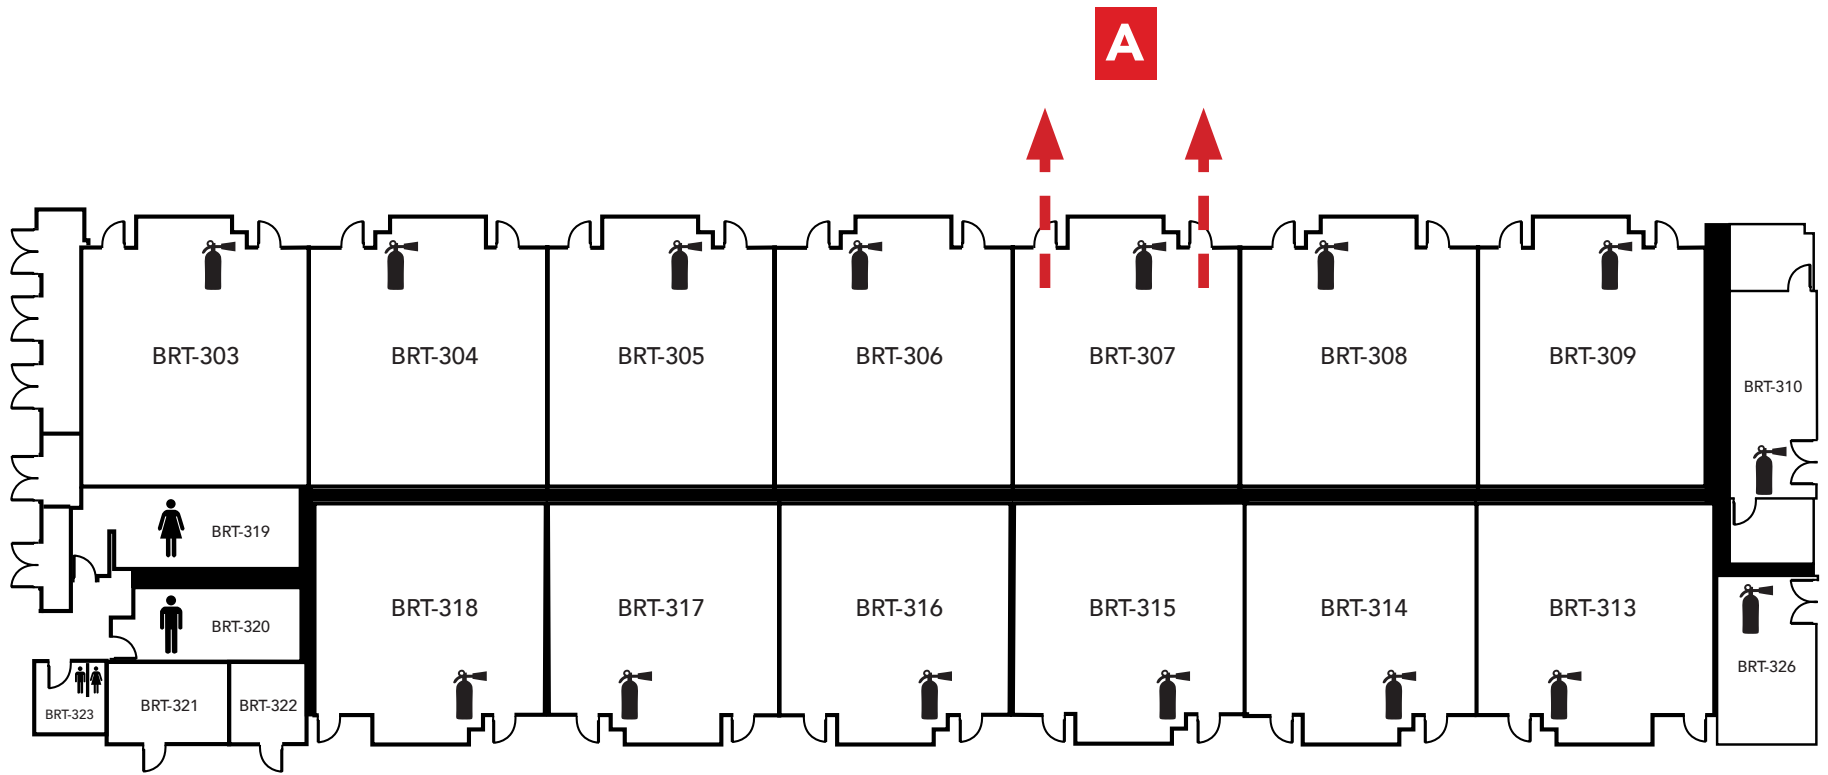

LEGEND	
	- Restrooms
	- Fire Extinguishers

Evacuation Assembly Sites

- A** - Parking Lot
- B** - Pioneer Square

LOS MEDANOS
COLLEGE

Brentwood Center

Building 300

1351 Pioneer Square, Brentwood, CA 94513

Emergency Phone: 911 (911 from most campus phones)
(925) 646-2441 (from a cell phone)