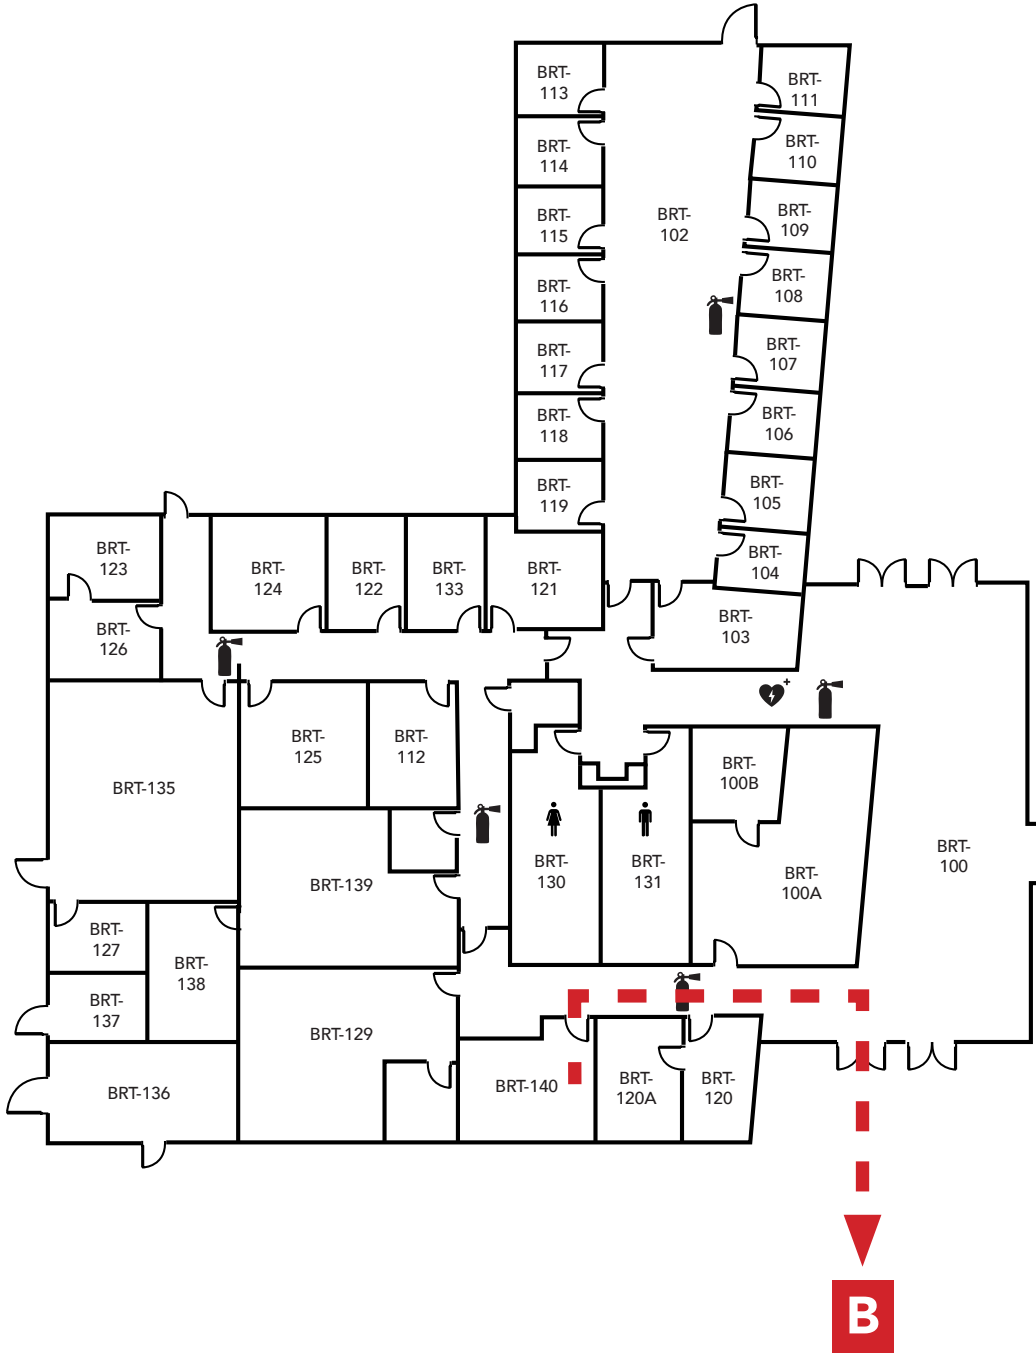

- A** - Parking Lot
- B** - Pioneer Square

LEGEND	
	- Restrooms
	- Fire Extinguishers
	- AED

**LOS MEDANOS
COLLEGE**

Brentwood Center
 Building 100
 1351 Pioneer Square, Brentwood, CA 94513

Emergency Phone: 911 (911 from most campus phones)
 (925) 646-2441 (from a cell phone)