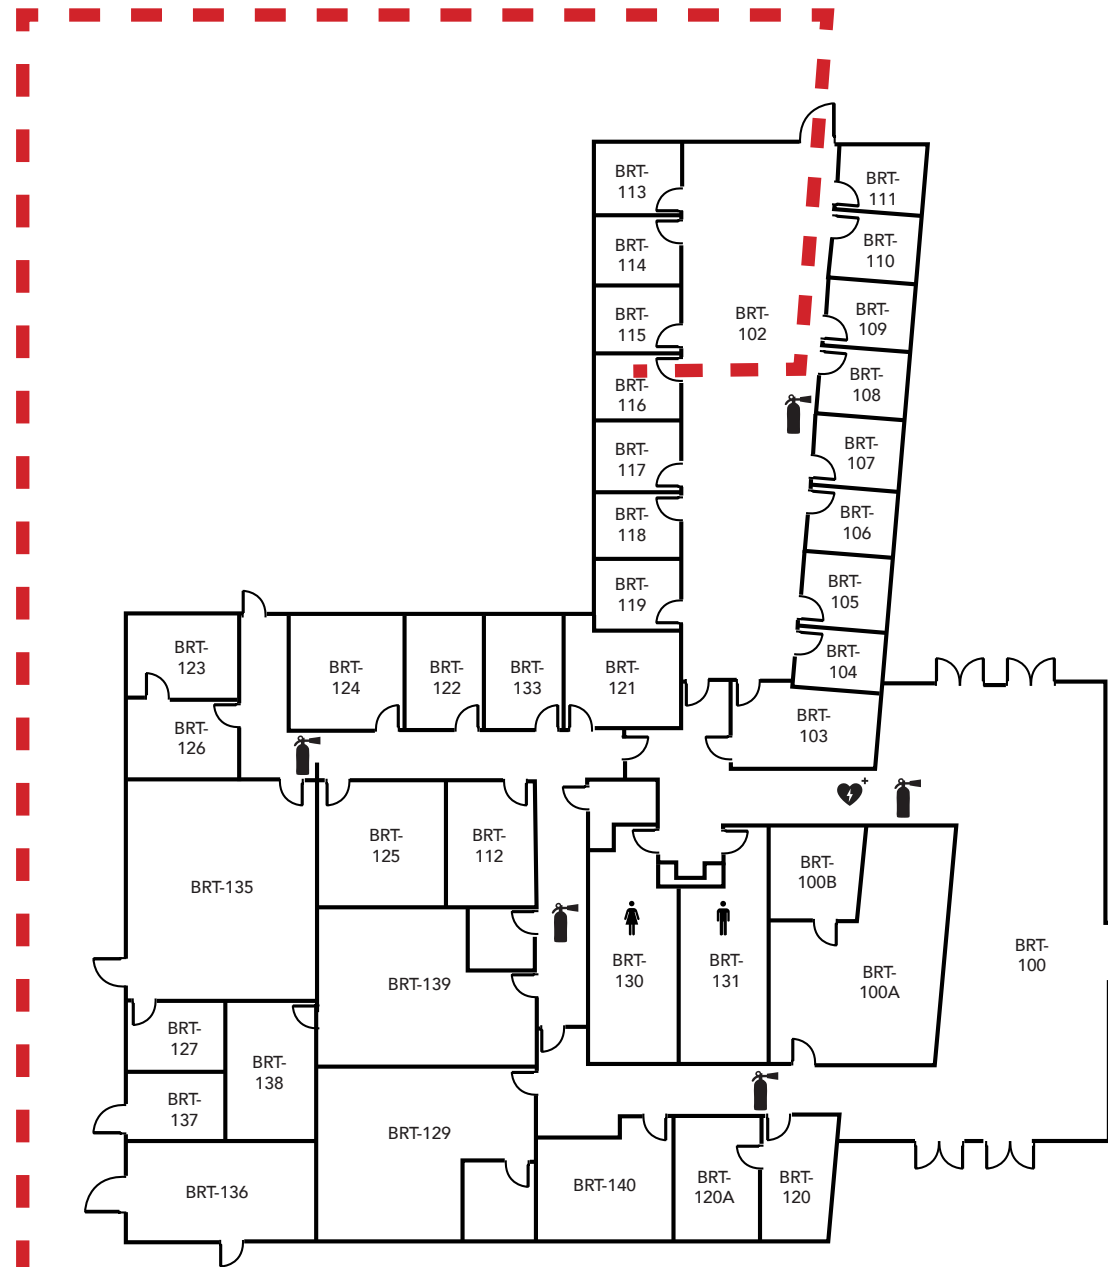

Emergency Phone: 911 (911 from most campus phones)
(925) 646-2441 (from a cell phone)

Evacuation Assembly Sites

- **A** - Parking Lot
- **B** - Pioneer Square