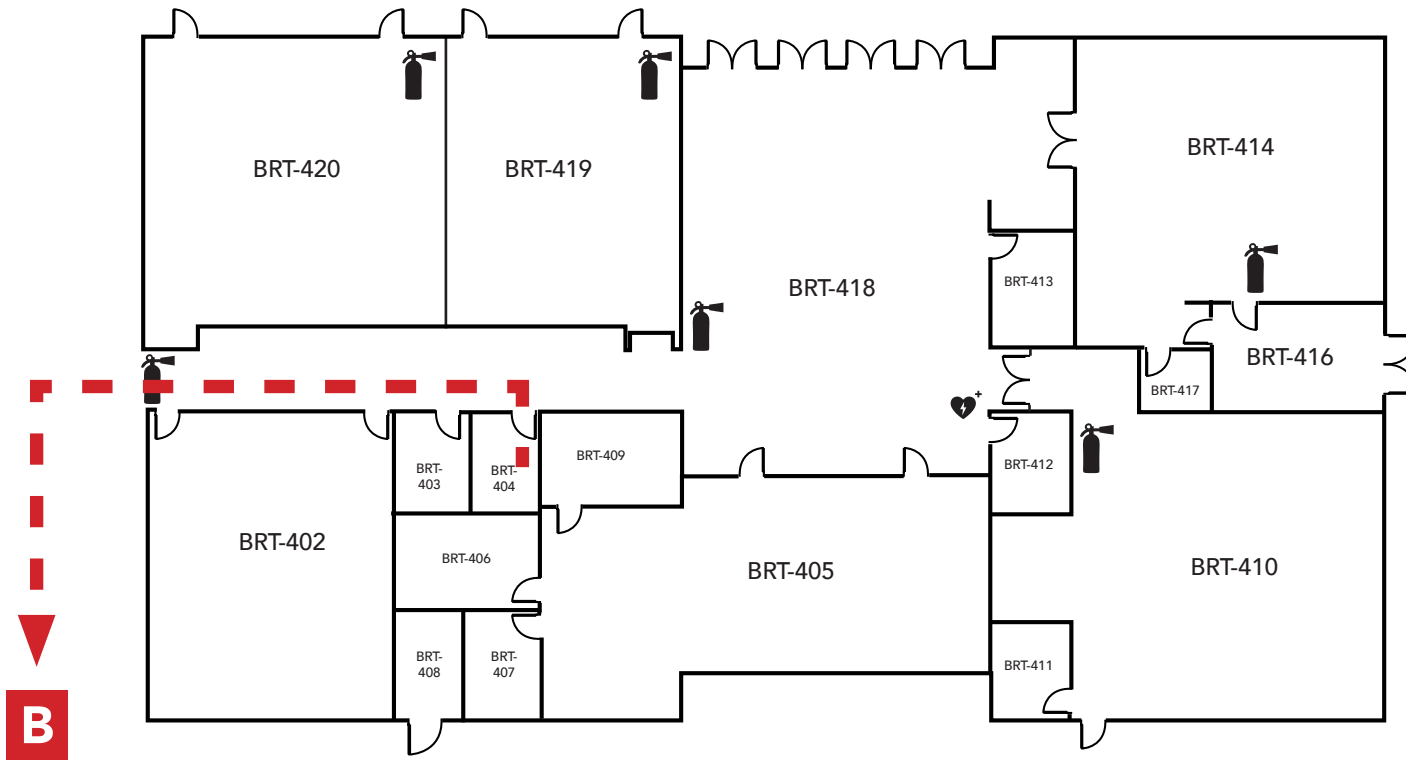

Evacuation Assembly Sites

- A** - Parking Lot
- B** - Pioneer Square

LOS MEDANOS
COLLEGE

Brentwood Center

Building 400

1351 Pioneer Square, Brentwood, CA 94513

Emergency Phone: 911 (911 from most campus phones)
(925) 646-2441 (from a cell phone)