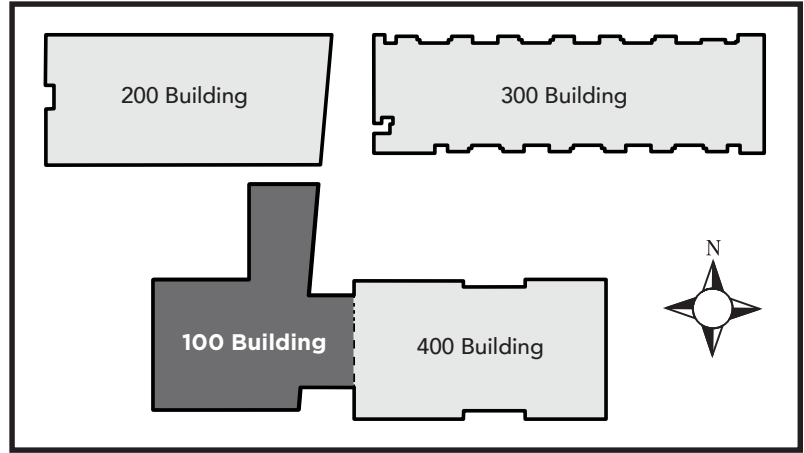

- A** - Parking Lot
- B** - Pioneer Square

LEGEND	
	- Restrooms
	- Fire Extinguishers
	- AED

**LOS MEDANOS
 COLLEGE**

Brentwood Center
 Building 100
 1351 Pioneer Square, Brentwood, CA 94513

B

Emergency Phone: 911 (911 from most campus phones)
 (925) 646-2441 (from a cell phone)