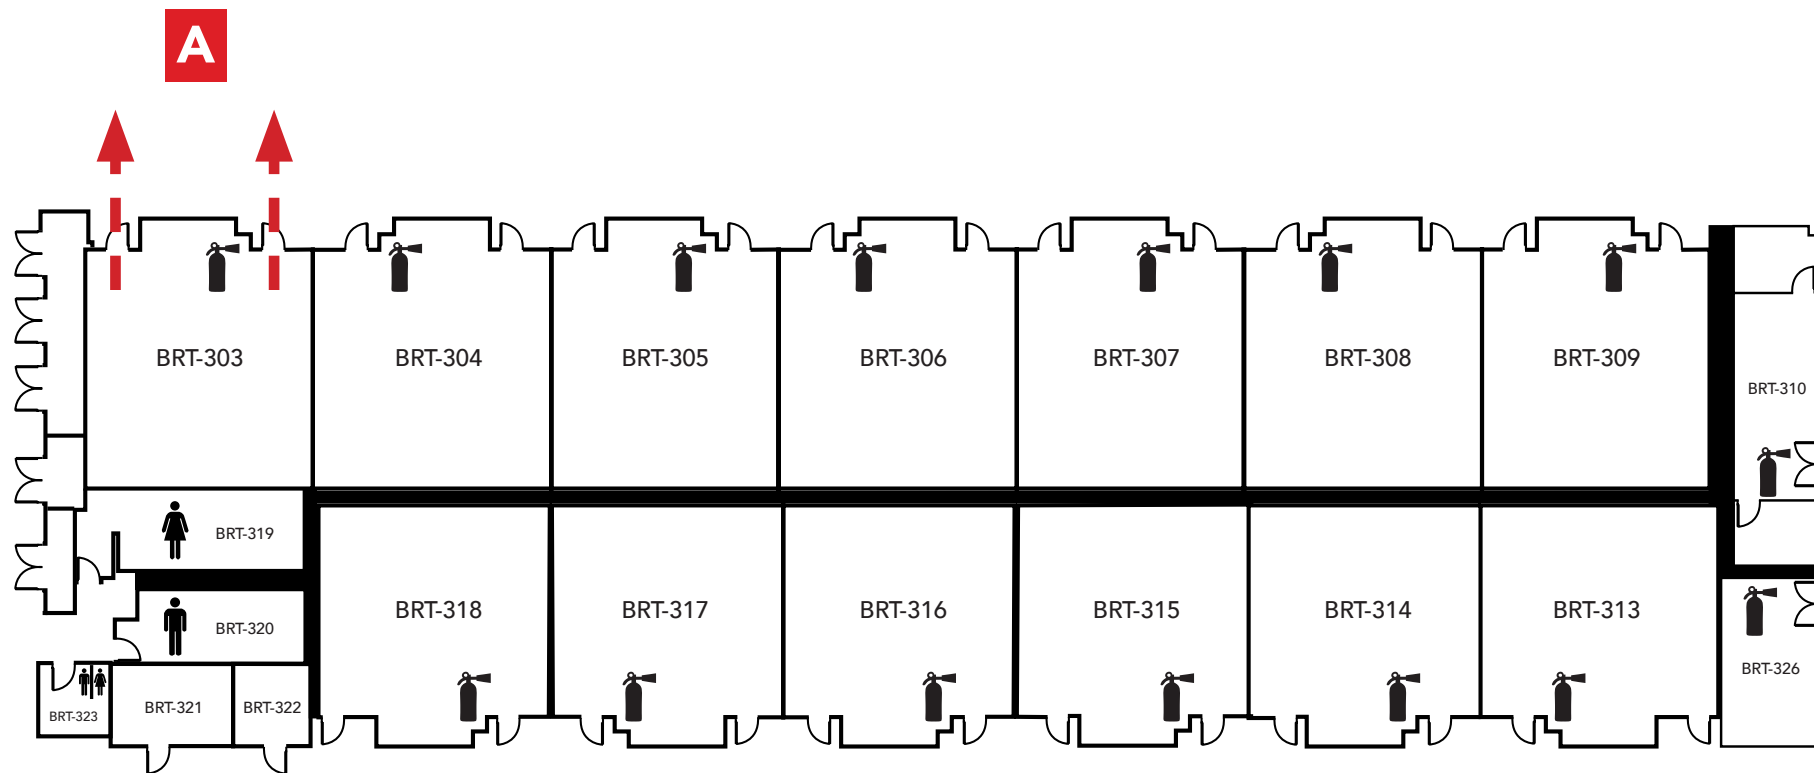

LEGEND	
	- Restrooms
	- Fire Extinguishers

Evacuation Assembly Sites

- **A** - Parking Lot
- **B** - Pioneer Square

LOS MEDANOS
COLLEGE

Brentwood Center

Building 300

1351 Pioneer Square, Brentwood, CA 94513

Emergency Phone: 911 (911 from most campus phones)
(925) 646-2441 (from a cell phone)