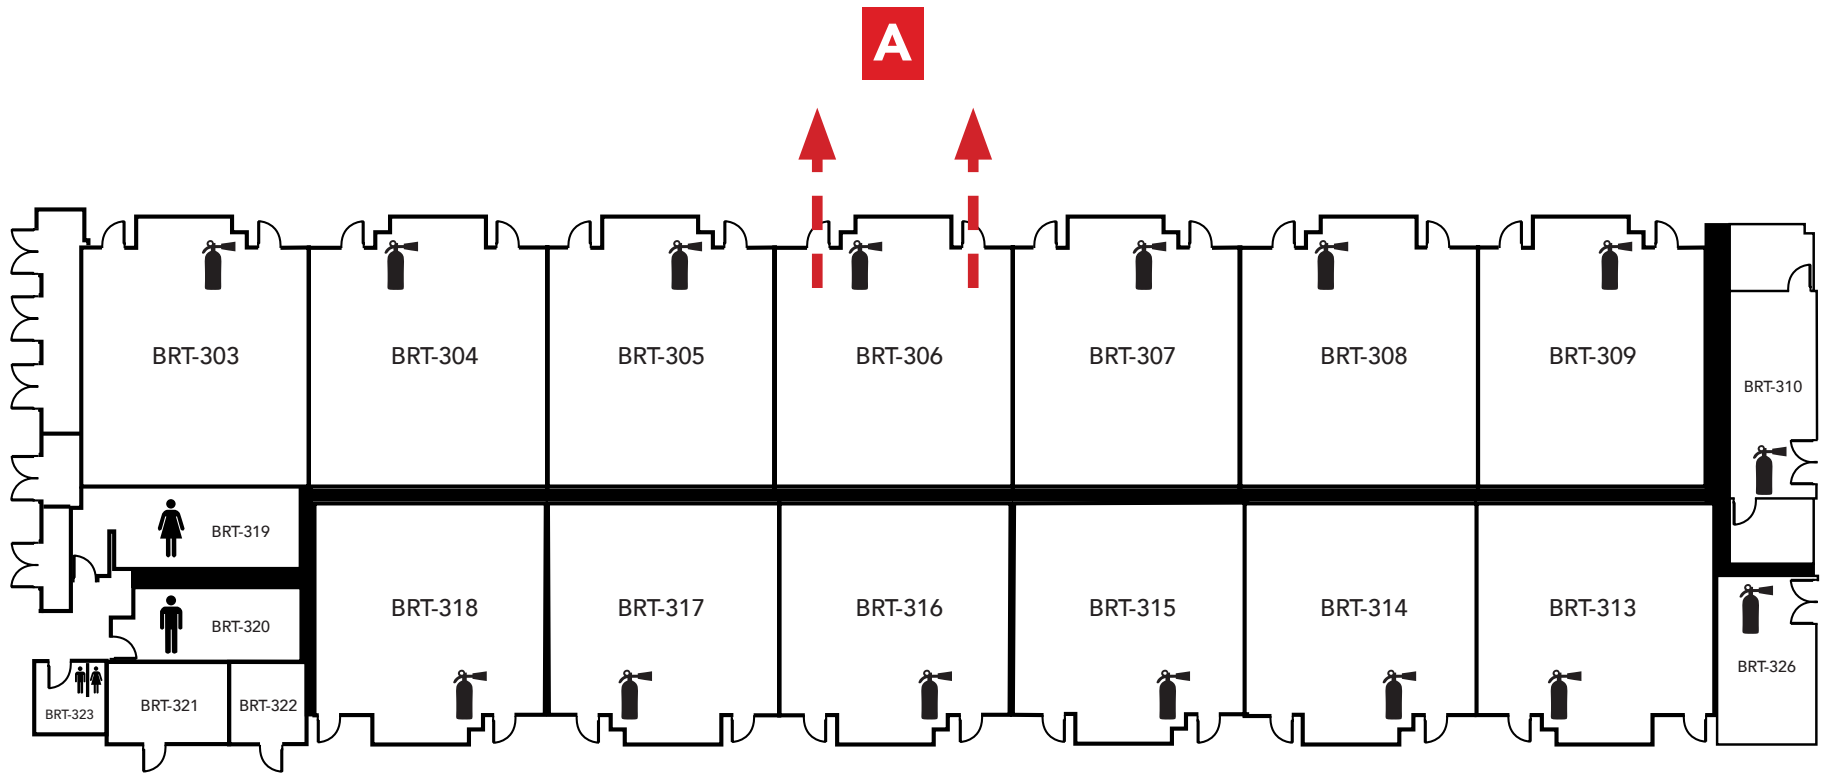

LEGEND	
	- Restrooms
	- Fire Extinguishers

Evacuation Assembly Sites

- A** - Parking Lot
- B** - Pioneer Square

LOS MEDANOS
COLLEGE

Brentwood Center

Building 300

1351 Pioneer Square, Brentwood, CA 94513

Emergency Phone: 911 (911 from most campus phones)
(925) 646-2441 (from a cell phone)