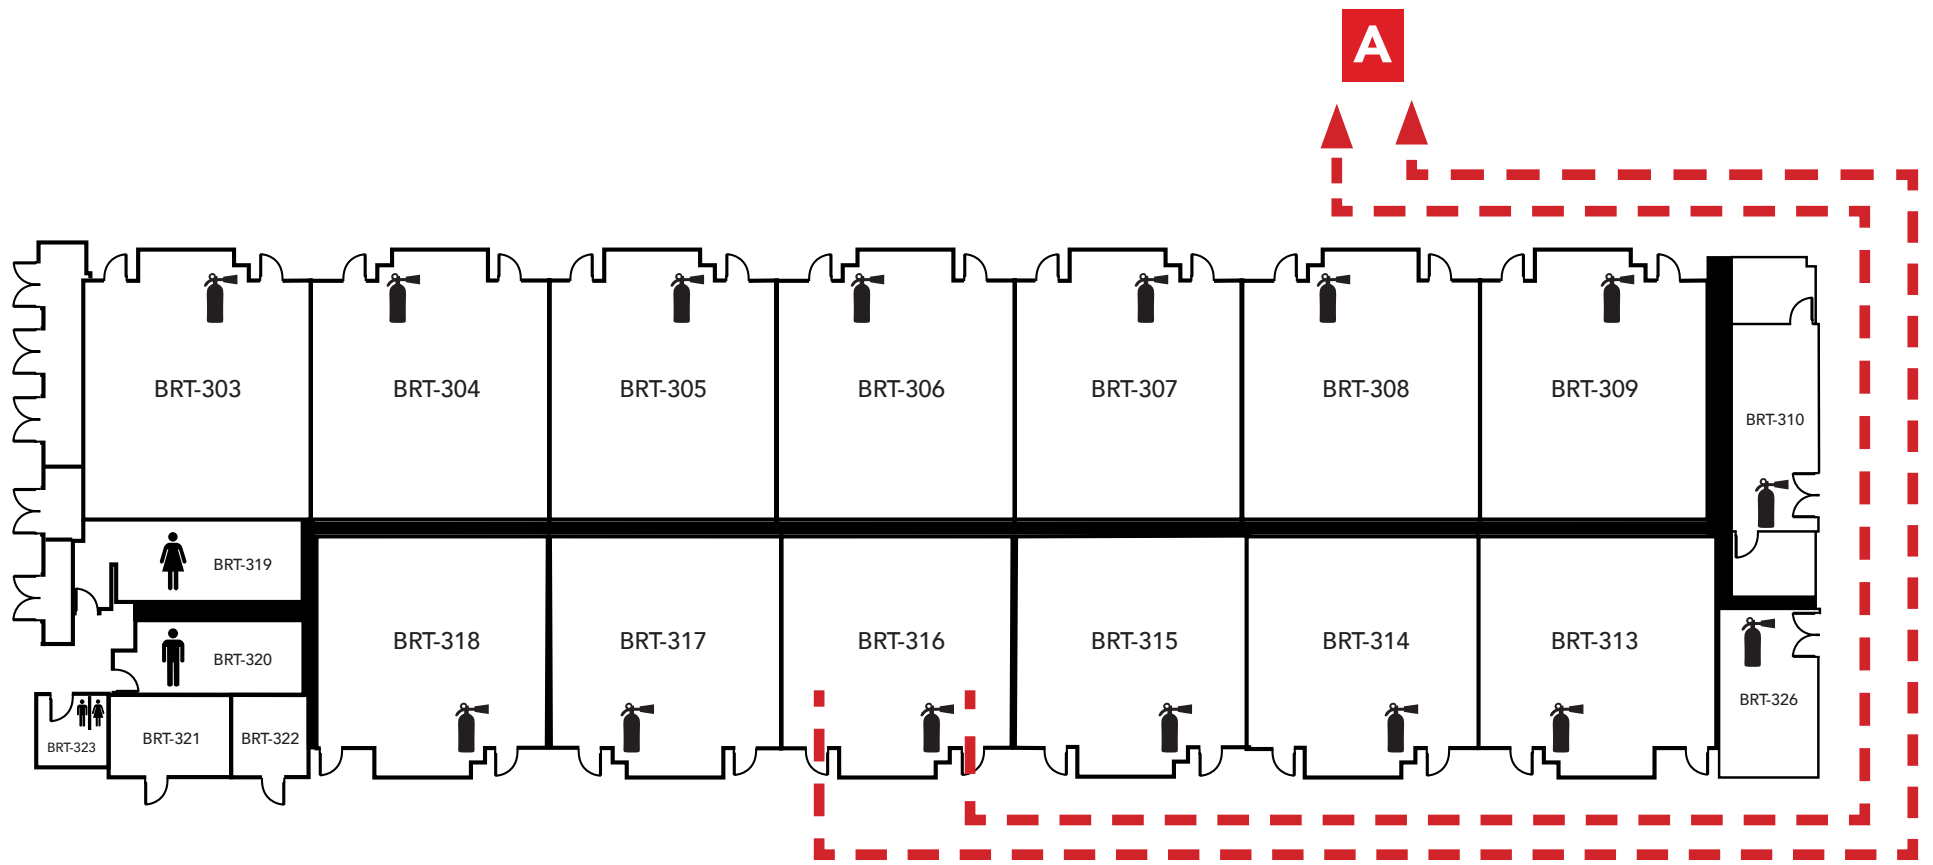

LEGEND	
	- Restrooms
	- Fire Extinguishers

Evacuation Assembly Sites

- A** - Parking Lot
- B** - Pioneer Square

LOS MEDANOS
COLLEGE

Brentwood Center

Building 300

1351 Pioneer Square, Brentwood, CA 94513

Emergency Phone: 911 (911 from most campus phones)
(925) 646-2441 (from a cell phone)