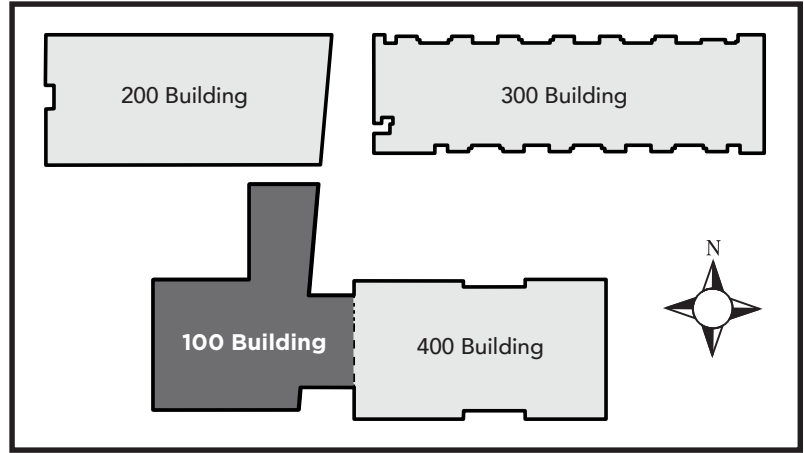

Emergency Phone: 911 (911 from most campus phones)
(925) 646-2441 (from a cell phone)

Evacuation Assembly Sites

- **A** - Parking Lot
- **B** - Pioneer Square

LEGEND	
	- Restrooms
	- Fire Extinguishers
	- AED

**LOS MEDANOS
COLLEGE**

Brentwood Center
Building 100
1351 Pioneer Square, Brentwood, CA 94513