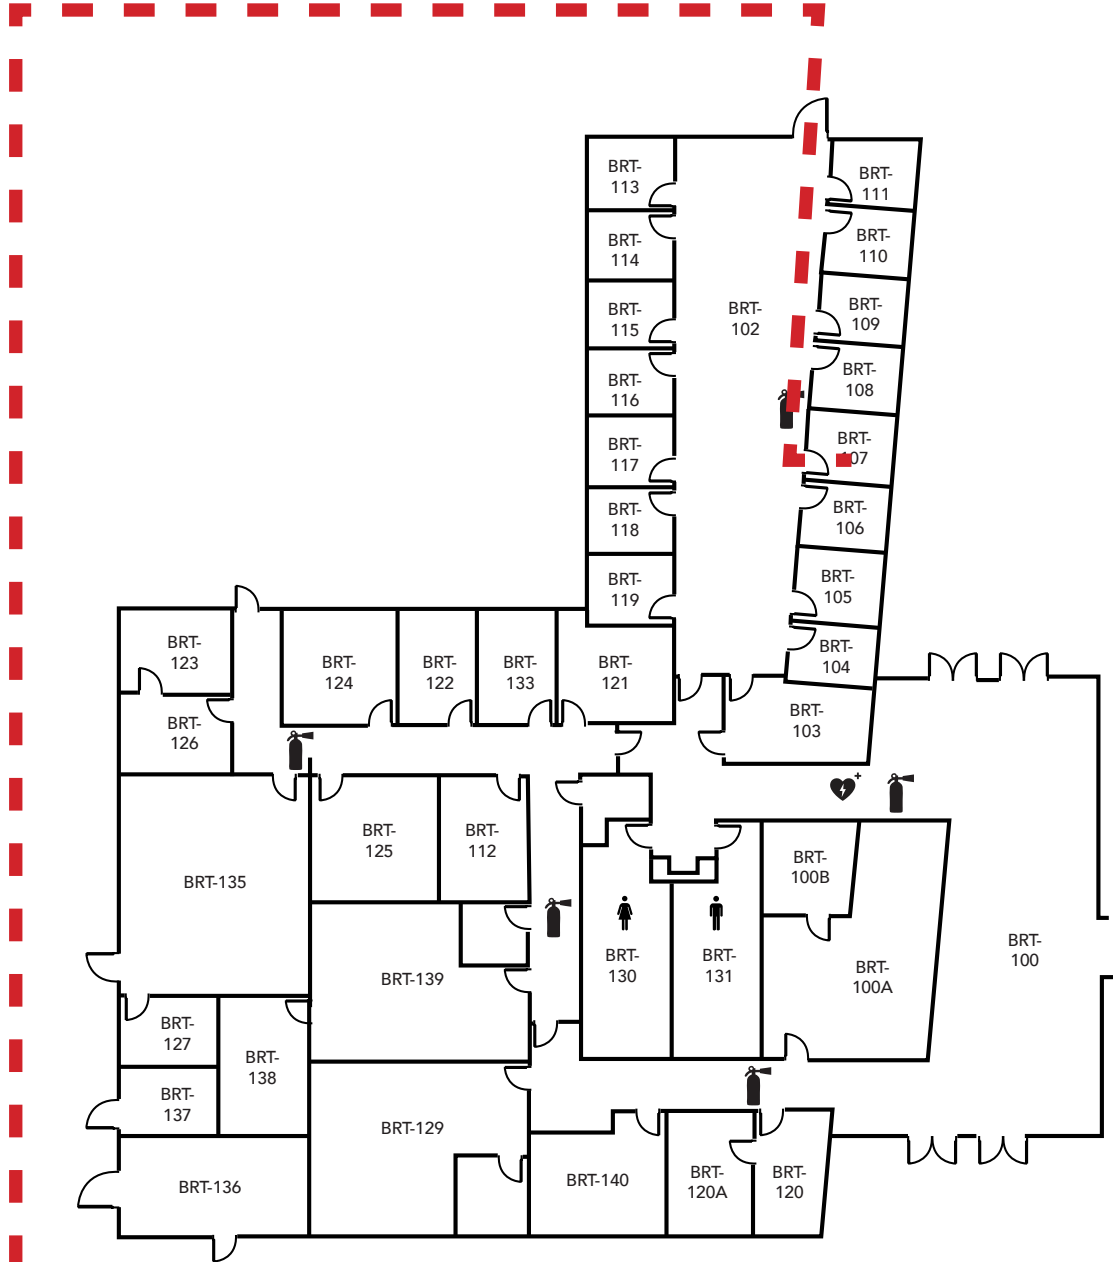

Emergency Phone: 911 (911 from most campus phones)
(925) 646-2441 (from a cell phone)

Evacuation Assembly Sites

- **A** - Parking Lot
- **B** - Pioneer Square

LEGEND	
	- Restrooms
	- Fire Extinguishers
	- AED

**LOS MEDANOS
COLLEGE**

Brentwood Center
Building 100
1351 Pioneer Square, Brentwood, CA 94513