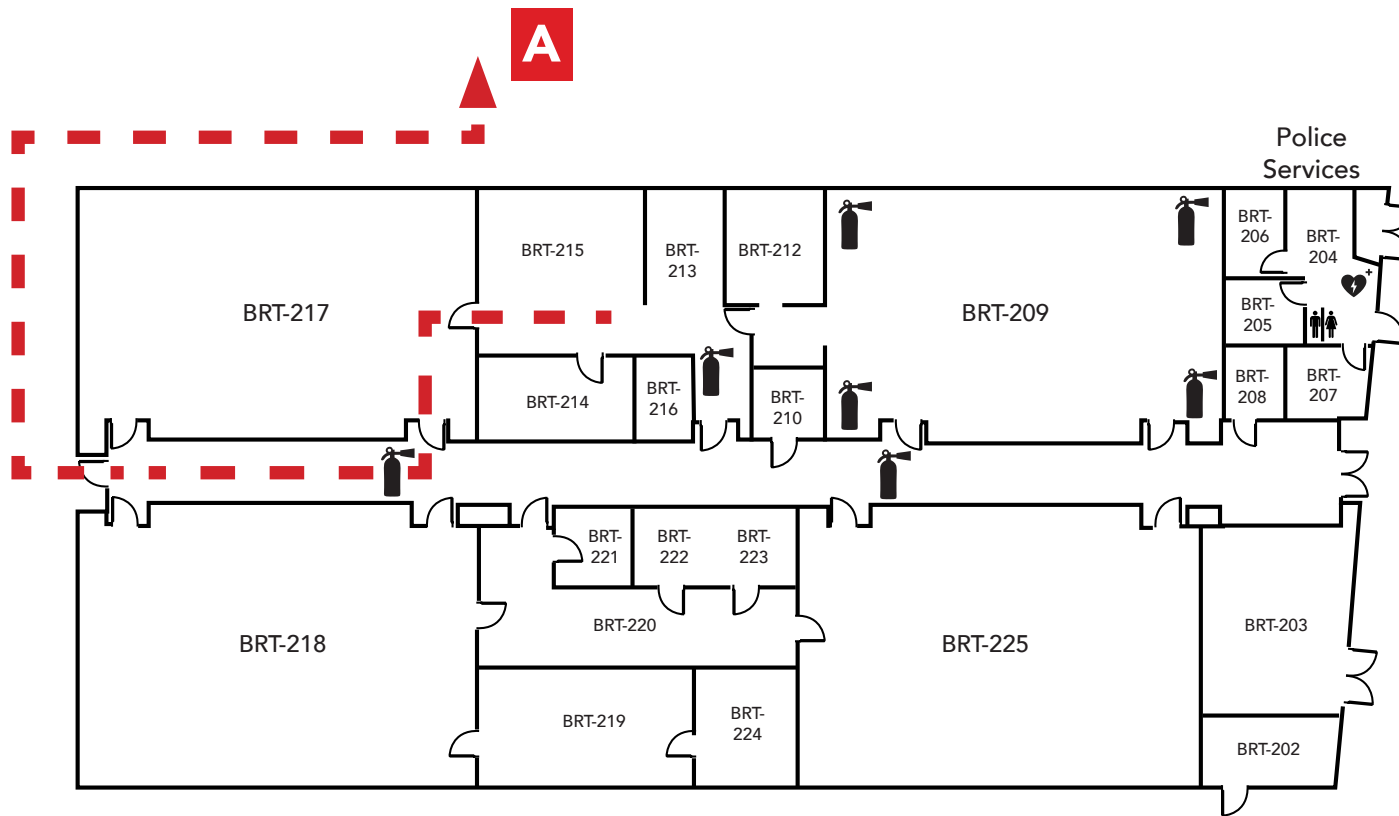

LEGEND	
	- Restrooms
	- Fire Extinguishers
	- AED

Evacuation Assembly Sites

- **A** - Parking Lot
- **B** - Pioneer Square

LOS MEDANOS
COLLEGE

Brentwood Center

Building 200

1351 Pioneer Square, Brentwood, CA 94513

Emergency Phone: 911 (911 from most campus phones)
(925) 646-2441 (from a cell phone)