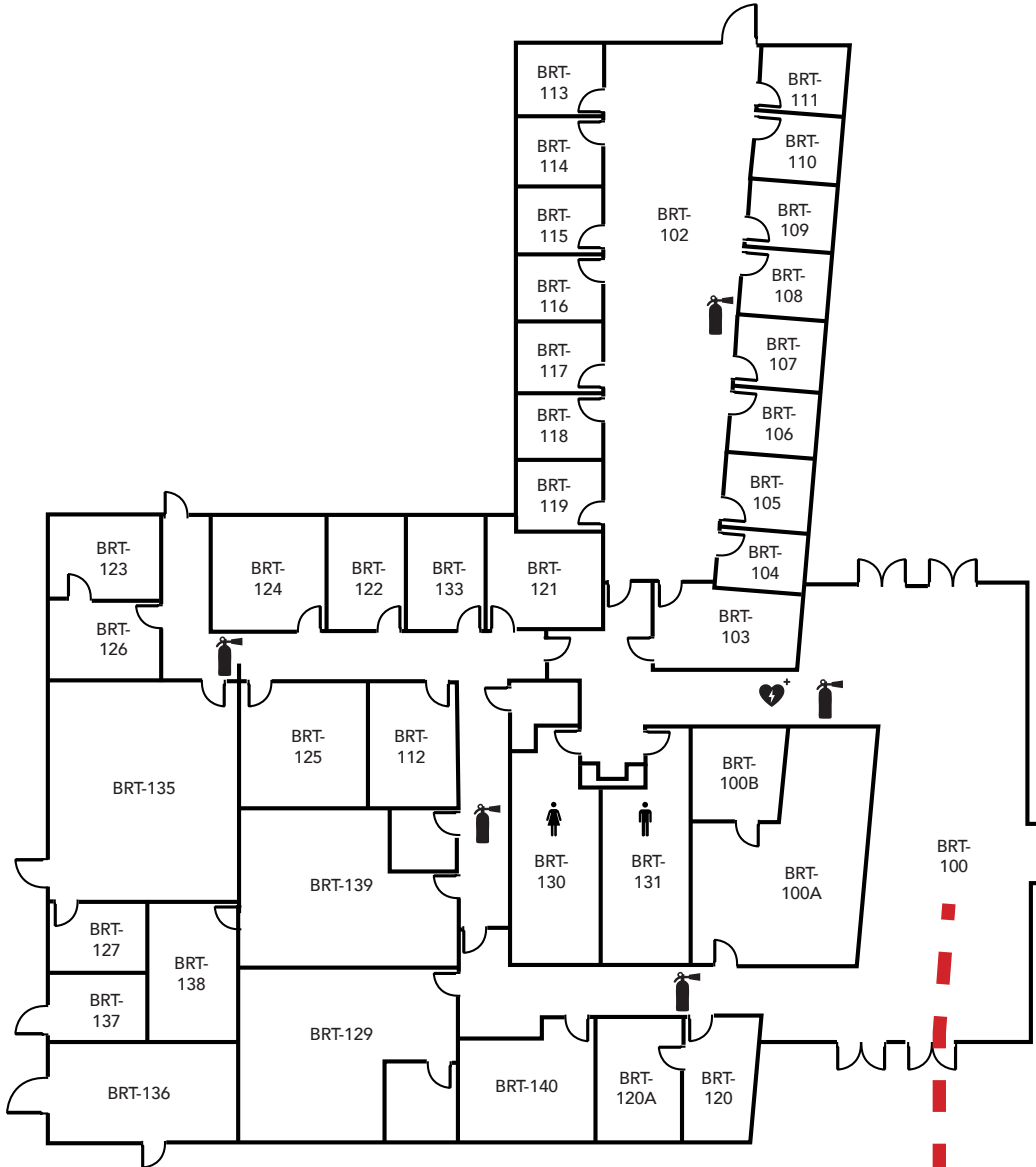

B

Emergency Phone: 911 (911 from most campus phones)
(925) 646-2441 (from a cell phone)

Evacuation Assembly Sites

- **A** - Parking Lot
- **B** - Pioneer Square

LEGEND	
	- Restrooms
	- Fire Extinguishers
	- AED

**LOS MEDANOS
COLLEGE**

Brentwood Center
Building 100
1351 Pioneer Square, Brentwood, CA 94513