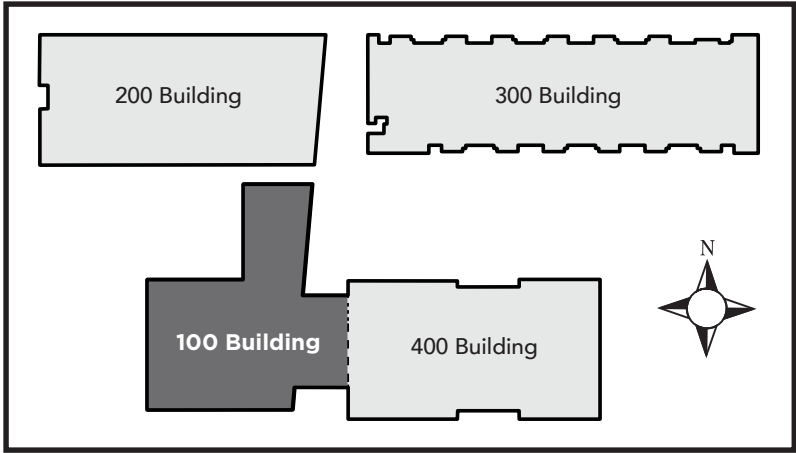

Emergency Phone: 911 (911 from most campus phones)
(925) 646-2441 (from a cell phone)

Evacuation Assembly Sites

- **A** - Parking Lot
- **B** - Pioneer Square

LEGEND	
	- Restrooms
	- Fire Extinguishers
	- AED

LOS MEDANOS COLLEGE

Brentwood Center
Building 100
1351 Pioneer Square, Brentwood, CA 94513