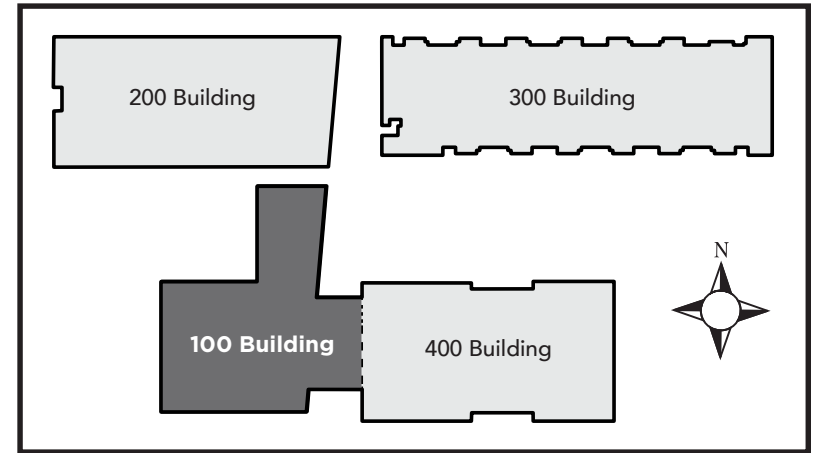

Emergency Phone: 911 (911 from most campus phones)
(925) 646-2441 (from a cell phone)

Evacuation Assembly Sites

- **A** - Parking Lot
- **B** - Pioneer Square