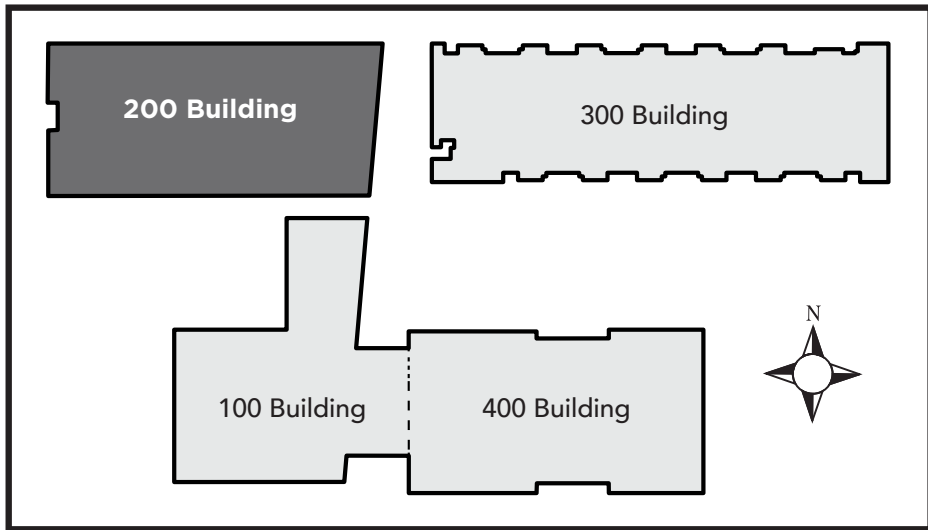

Evacuation Assembly Sites

- A** - Parking Lot
- B** - Pioneer Square

LOS MEDANOS
COLLEGE

Brentwood Center

Building 200

1351 Pioneer Square, Brentwood, CA 94513

Emergency Phone: 911 (911 from most campus phones)
(925) 646-2441 (from a cell phone)