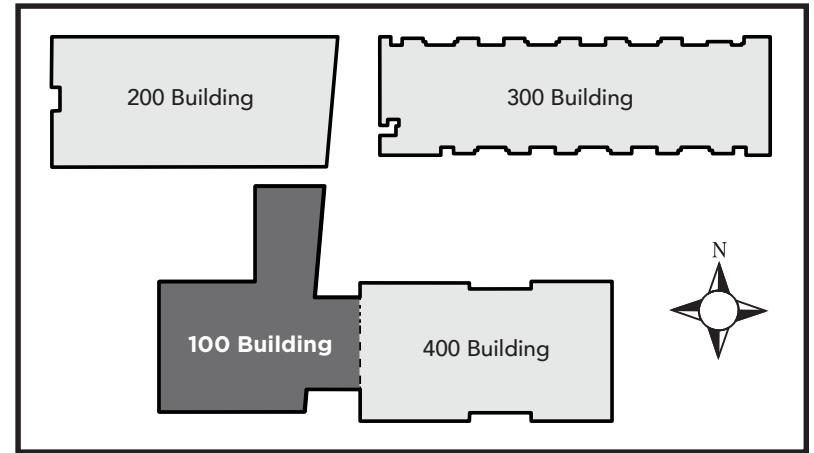

Emergency Phone: 911 (911 from most campus phones)
(925) 646-2441 (from a cell phone)

Evacuation Assembly Sites

- **A** - Parking Lot
- **B** - Pioneer Square