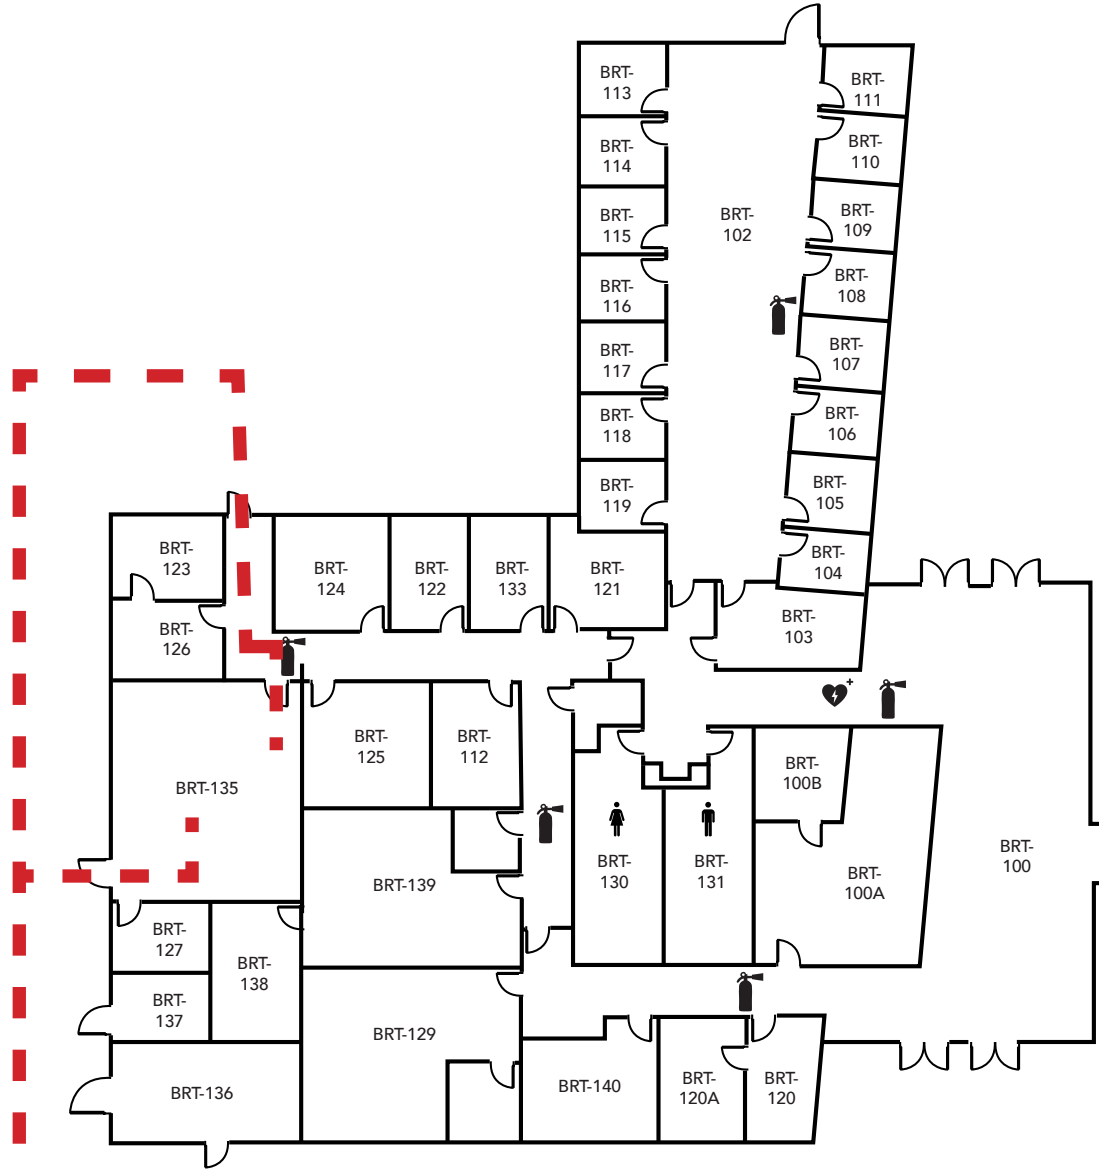

Emergency Phone: 911 (911 from most campus phones)
(925) 646-2441 (from a cell phone)

Evacuation Assembly Sites

- **A** - Parking Lot
- **B** - Pioneer Square

LEGEND	
	- Restrooms
	- Fire Extinguishers
	- AED

LOS MEDANOS COLLEGE

Brentwood Center
Building 100
1351 Pioneer Square, Brentwood, CA 94513