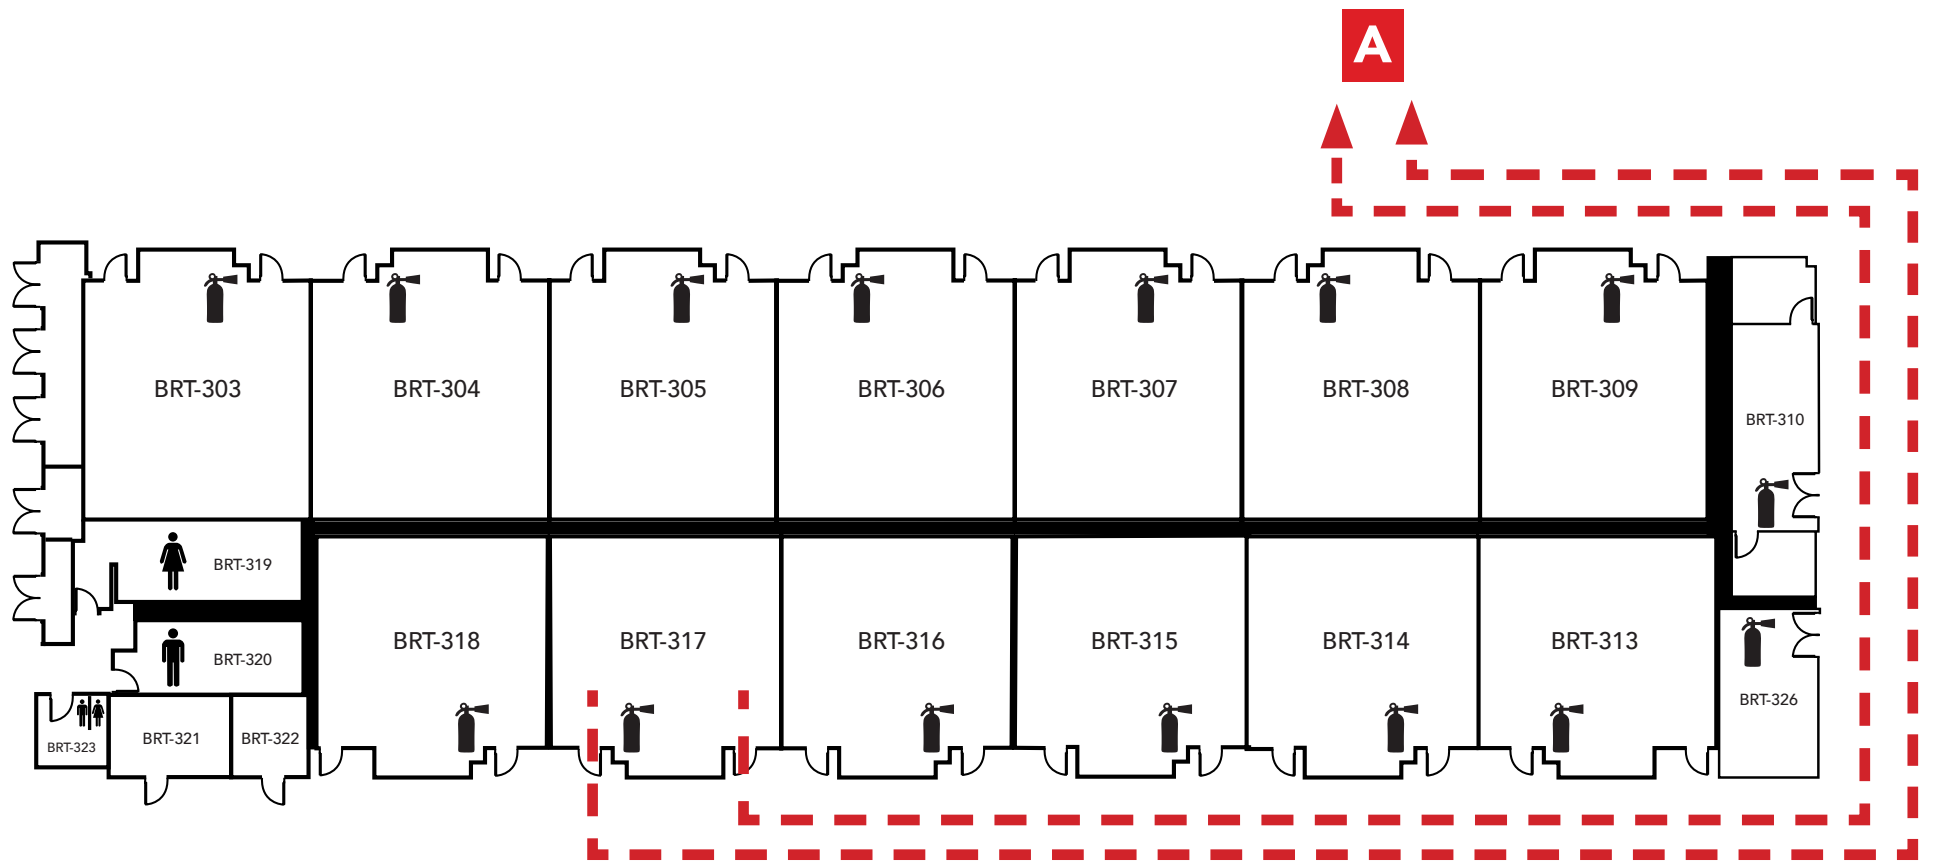

LEGEND	
	- Restrooms
	- Fire Extinguishers

Evacuation Assembly Sites

- A** - Parking Lot
- B** - Pioneer Square

LOS MEDANOS
COLLEGE

Brentwood Center

Building 300

1351 Pioneer Square, Brentwood, CA 94513

Emergency Phone: 911 (911 from most campus phones)
(925) 646-2441 (from a cell phone)