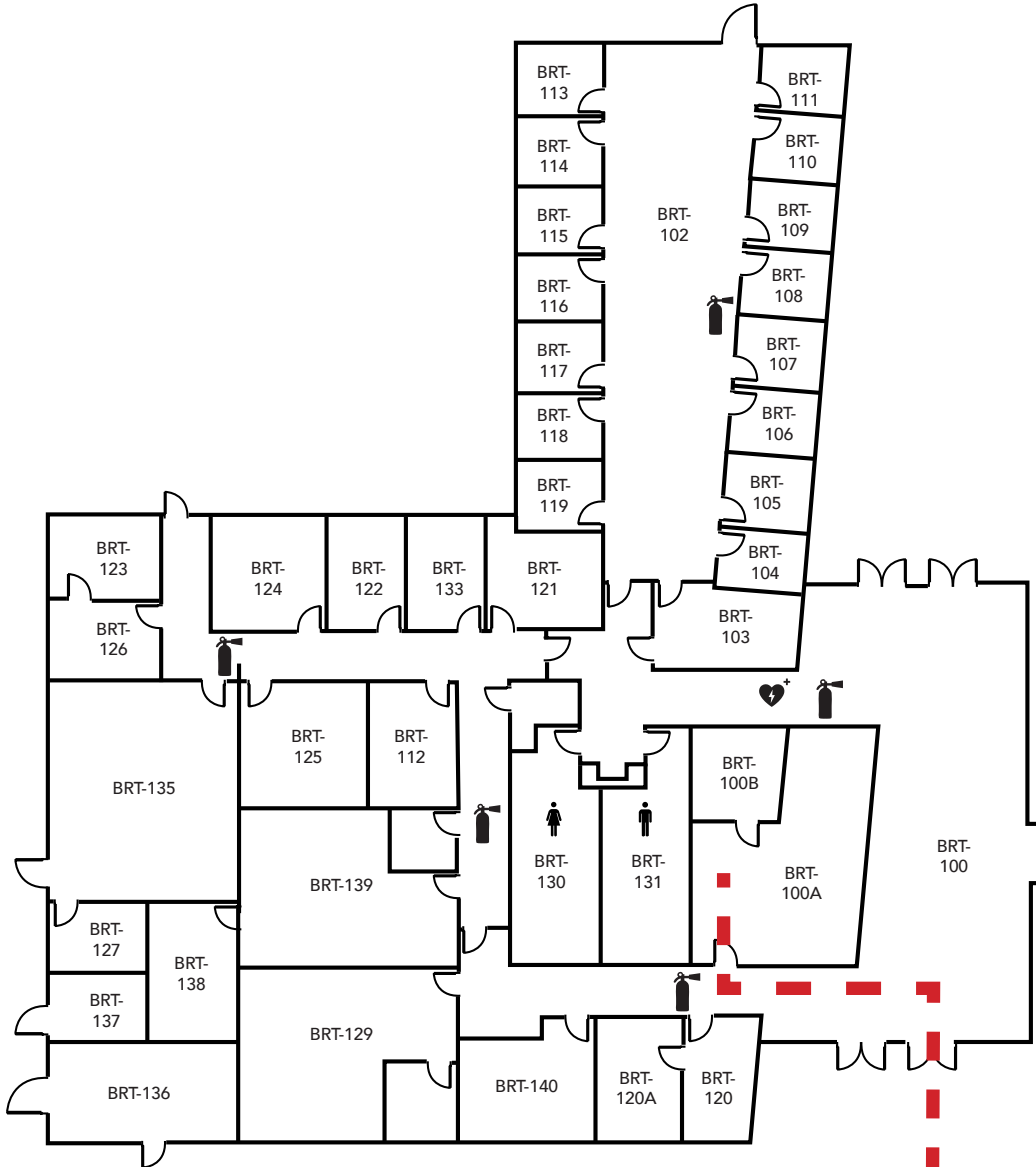

B

Emergency Phone: 911 (911 from most campus phones)
(925) 646-2441 (from a cell phone)

Evacuation Assembly Sites

- **A** - Parking Lot
- **B** - Pioneer Square

LEGEND	
	- Restrooms
	- Fire Extinguishers
	- AED

**LOS MEDANOS
COLLEGE**

Brentwood Center
Building 100
1351 Pioneer Square, Brentwood, CA 94513