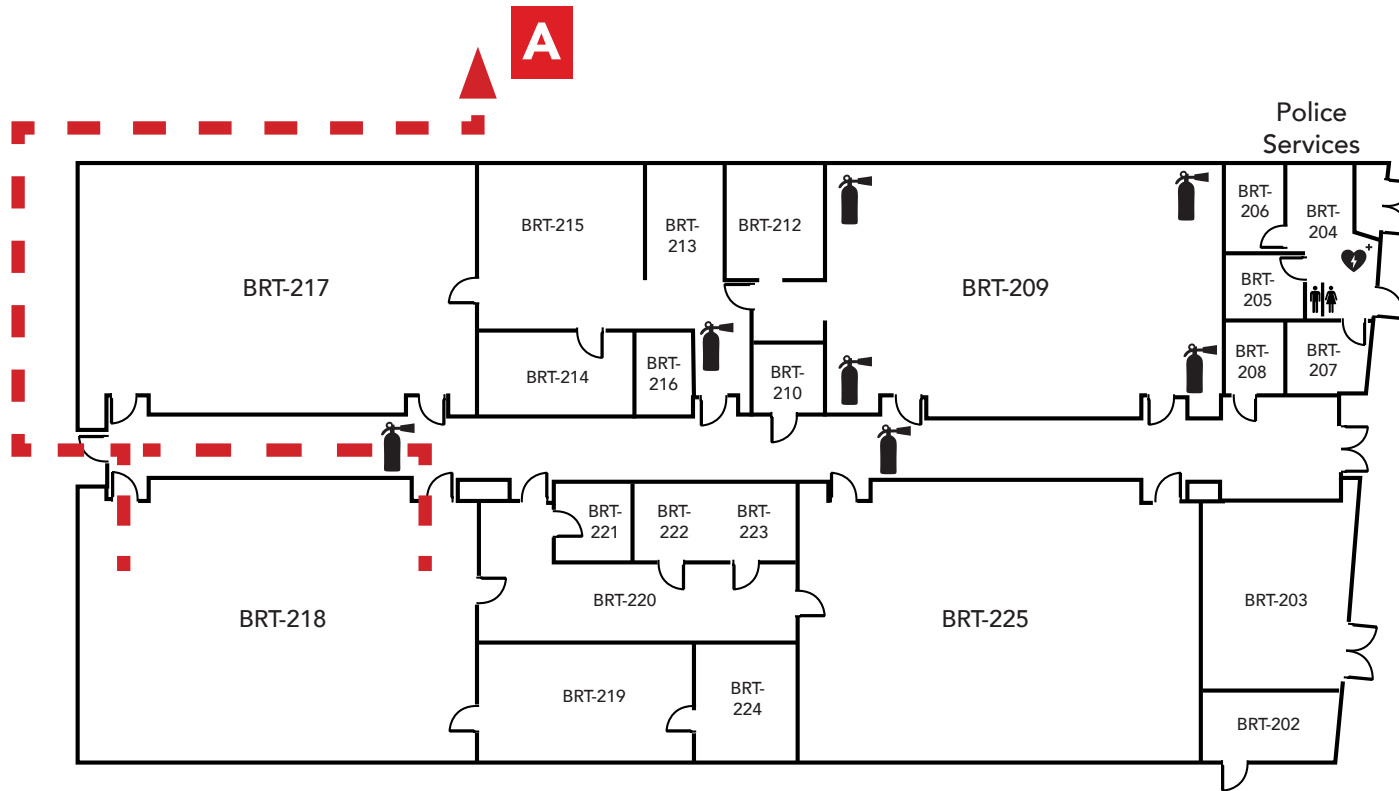

LEGEND	
	- Restrooms
	- Fire Extinguishers
	- AED

Evacuation Assembly Sites

- **A** - Parking Lot
- **B** - Pioneer Square

LOS MEDANOS
COLLEGE

Brentwood Center

Building 200

1351 Pioneer Square, Brentwood, CA 94513

Emergency Phone: 911 (911 from most campus phones)
(925) 646-2441 (from a cell phone)