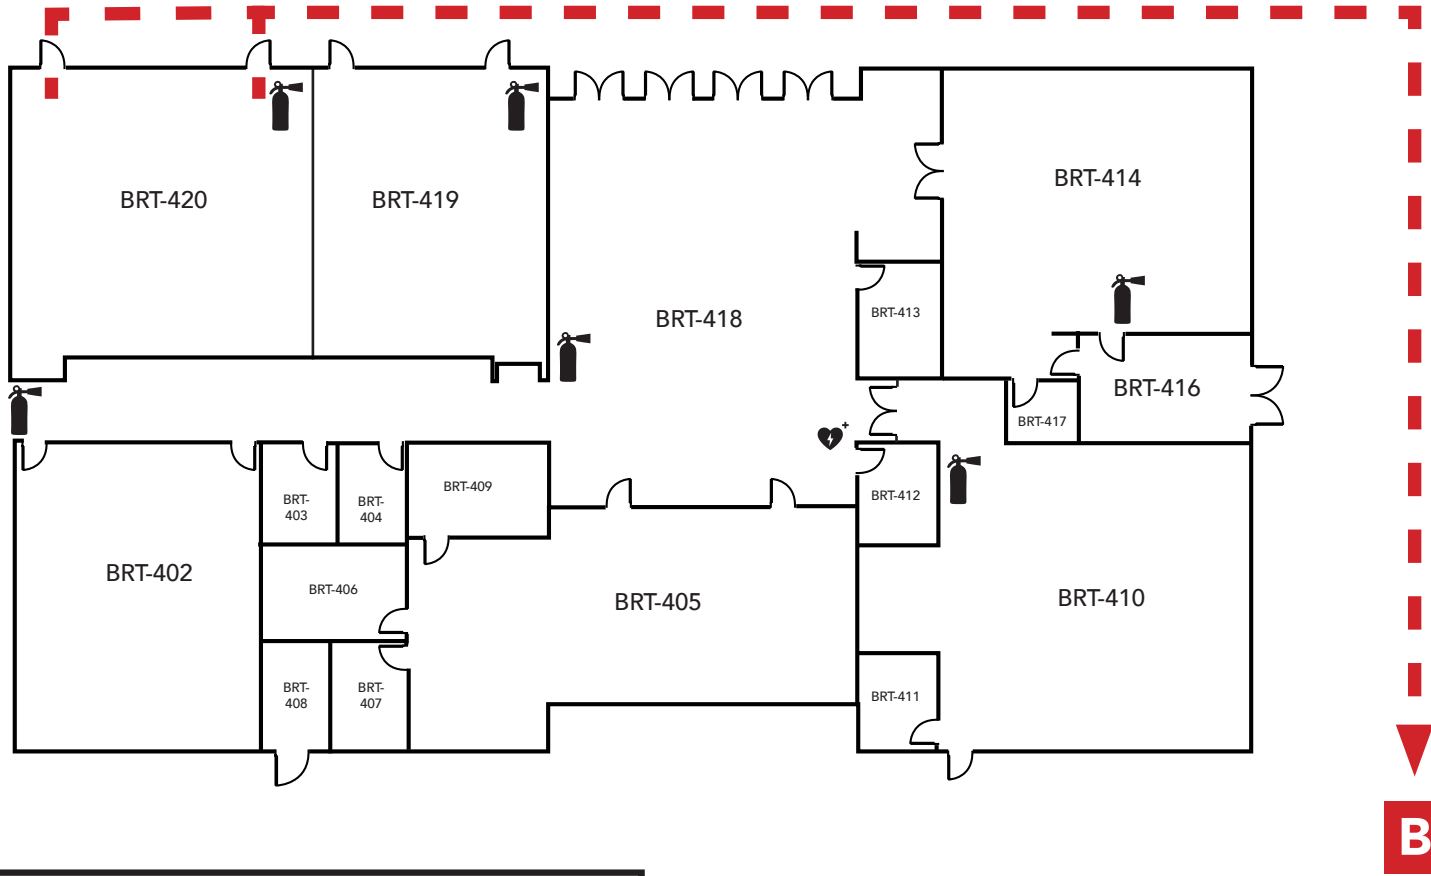

LEGEND	
	- Restrooms
	- Fire Extinguishers
	- AED

Evacuation Assembly Sites

- **A** - Parking Lot
- **B** - Pioneer Square

**LOS MEDANOS
COLLEGE**

Brentwood Center

Building 400

1351 Pioneer Square, Brentwood, CA 94513

Emergency Phone: 911 (911 from most campus phones)
(925) 646-2441 (from a cell phone)