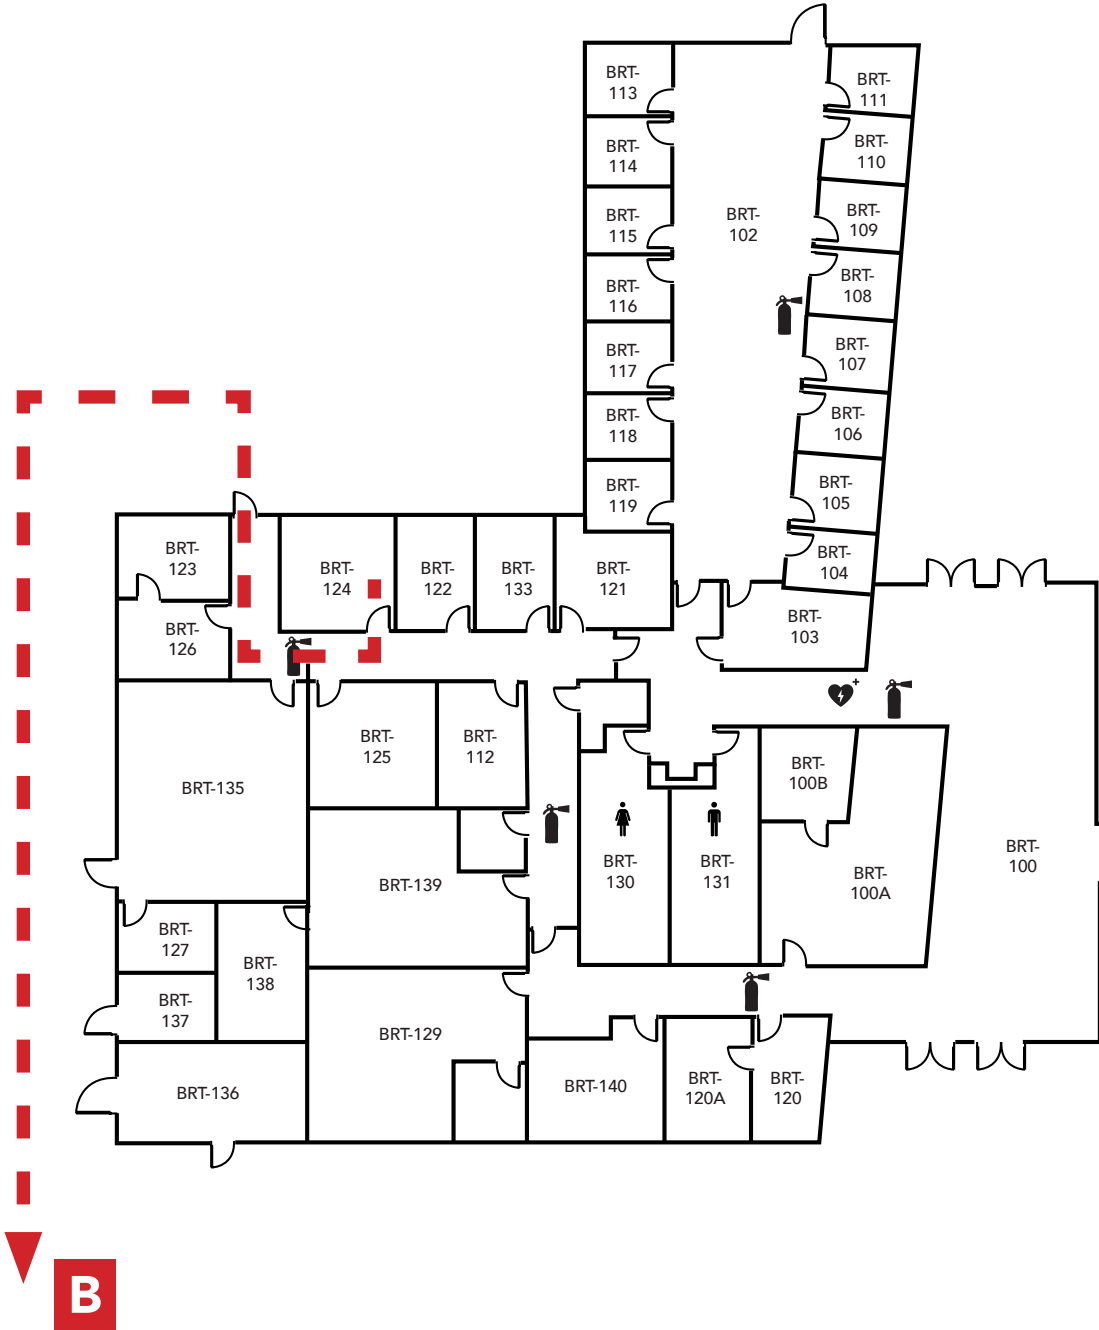

Emergency Phone: 911 (911 from most campus phones)
(925) 646-2441 (from a cell phone)

Evacuation Assembly Sites

- **A** - Parking Lot
- **B** - Pioneer Square