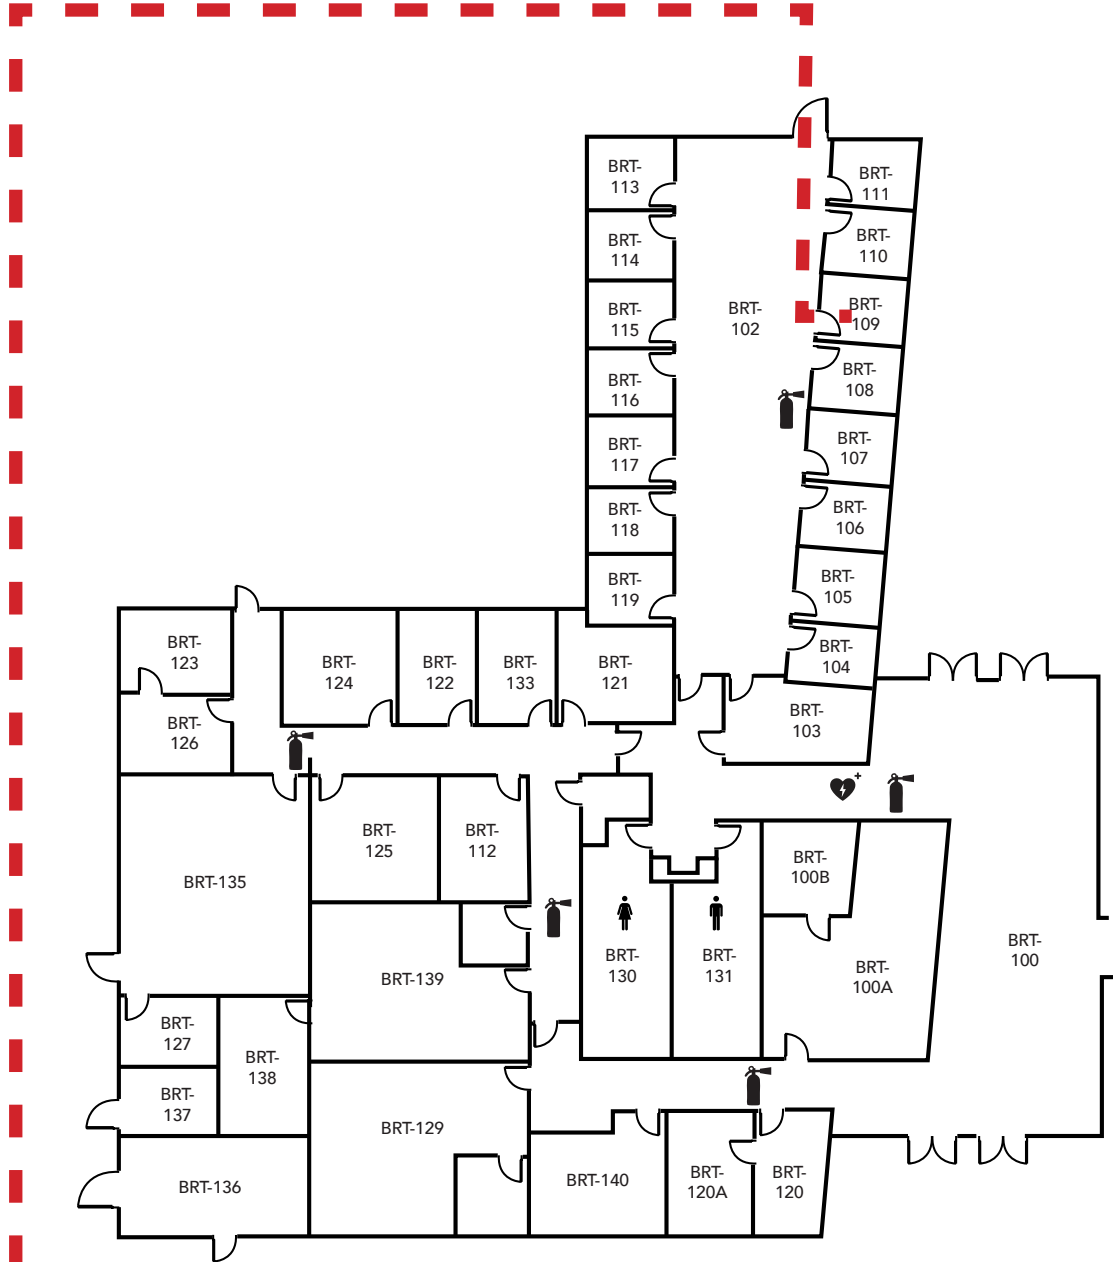

Evacuation Assembly Sites

- A** - Parking Lot
- B** - Pioneer Square

LEGEND	
	- Restrooms
	- Fire Extinguishers
	- AED

**LOS MEDANOS
COLLEGE**

Brentwood Center
 Building 100
 1351 Pioneer Square, Brentwood, CA 94513