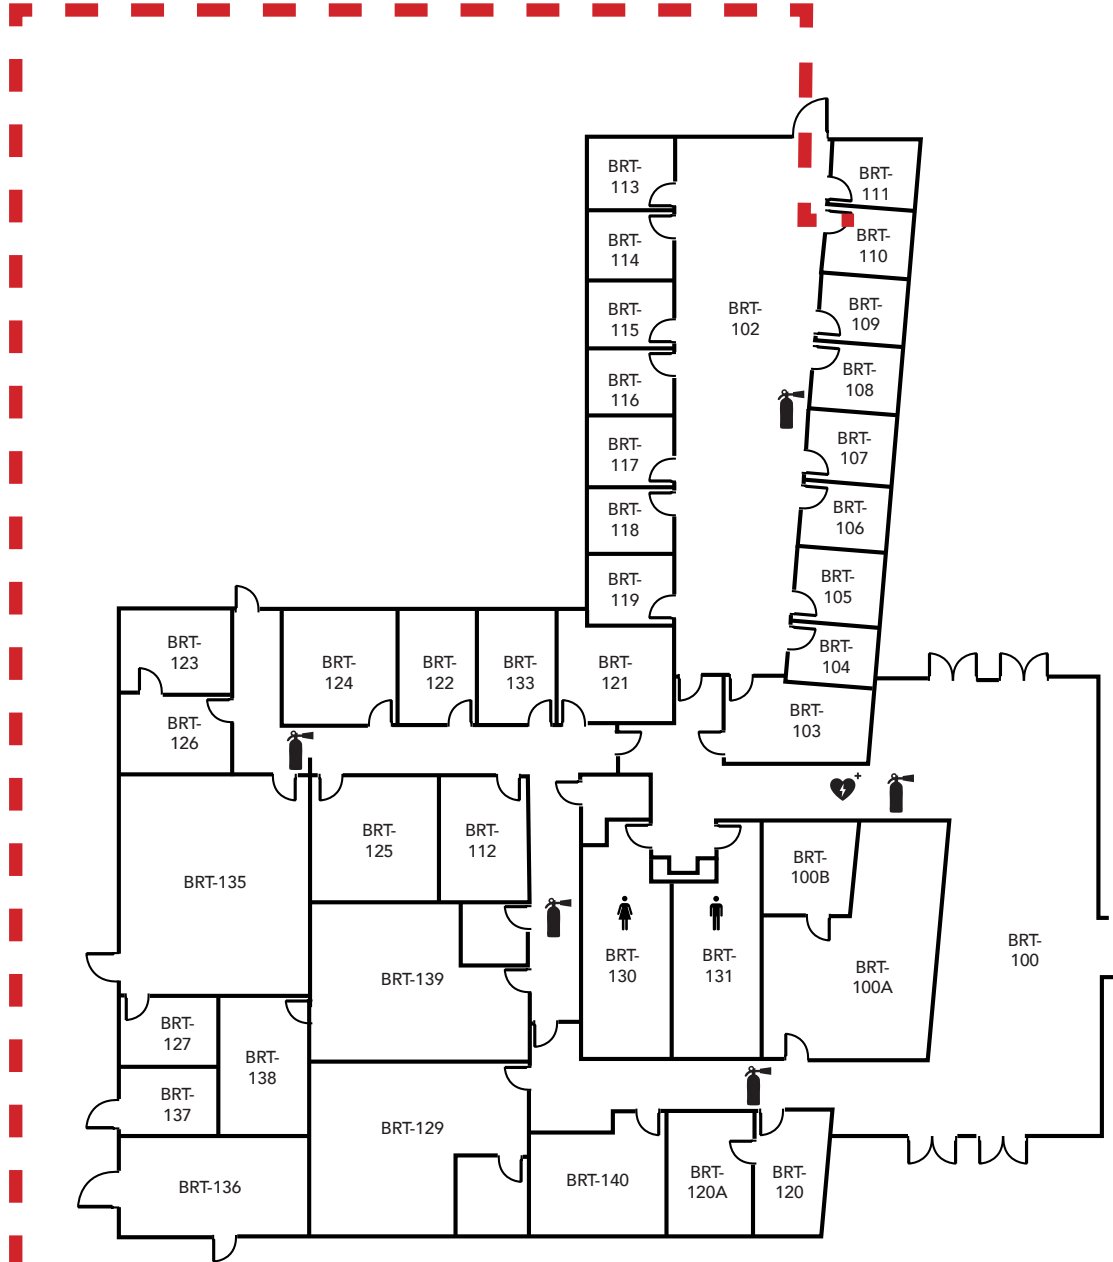

Emergency Phone: 911 (911 from most campus phones)
(925) 646-2441 (from a cell phone)

Evacuation Assembly Sites

- **A** - Parking Lot
- **B** - Pioneer Square

LEGEND	
	- Restrooms
	- Fire Extinguishers
	- AED

**LOS MEDANOS
COLLEGE**

Brentwood Center
Building 100
1351 Pioneer Square, Brentwood, CA 94513