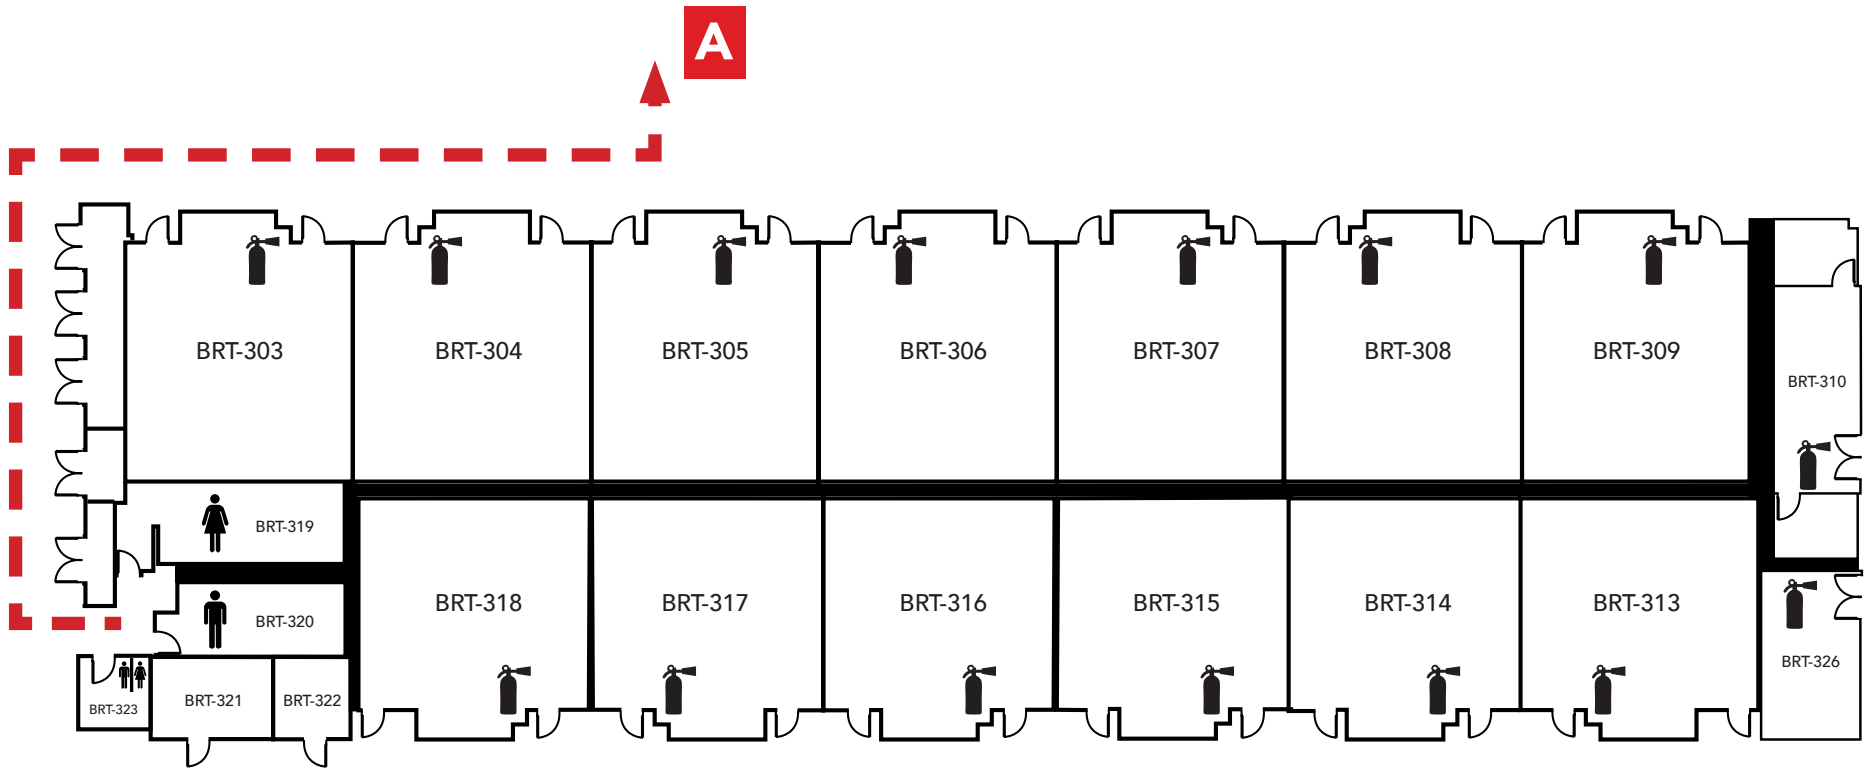

LEGEND	
	- Restrooms
	- Fire Extinguishers

Evacuation Assembly Sites

- A** - Parking Lot
- B** - Pioneer Square

LOS MEDANOS
COLLEGE

Brentwood Center

Building 300

1351 Pioneer Square, Brentwood, CA 94513

Emergency Phone: 911 (911 from most campus phones)
(925) 646-2441 (from a cell phone)