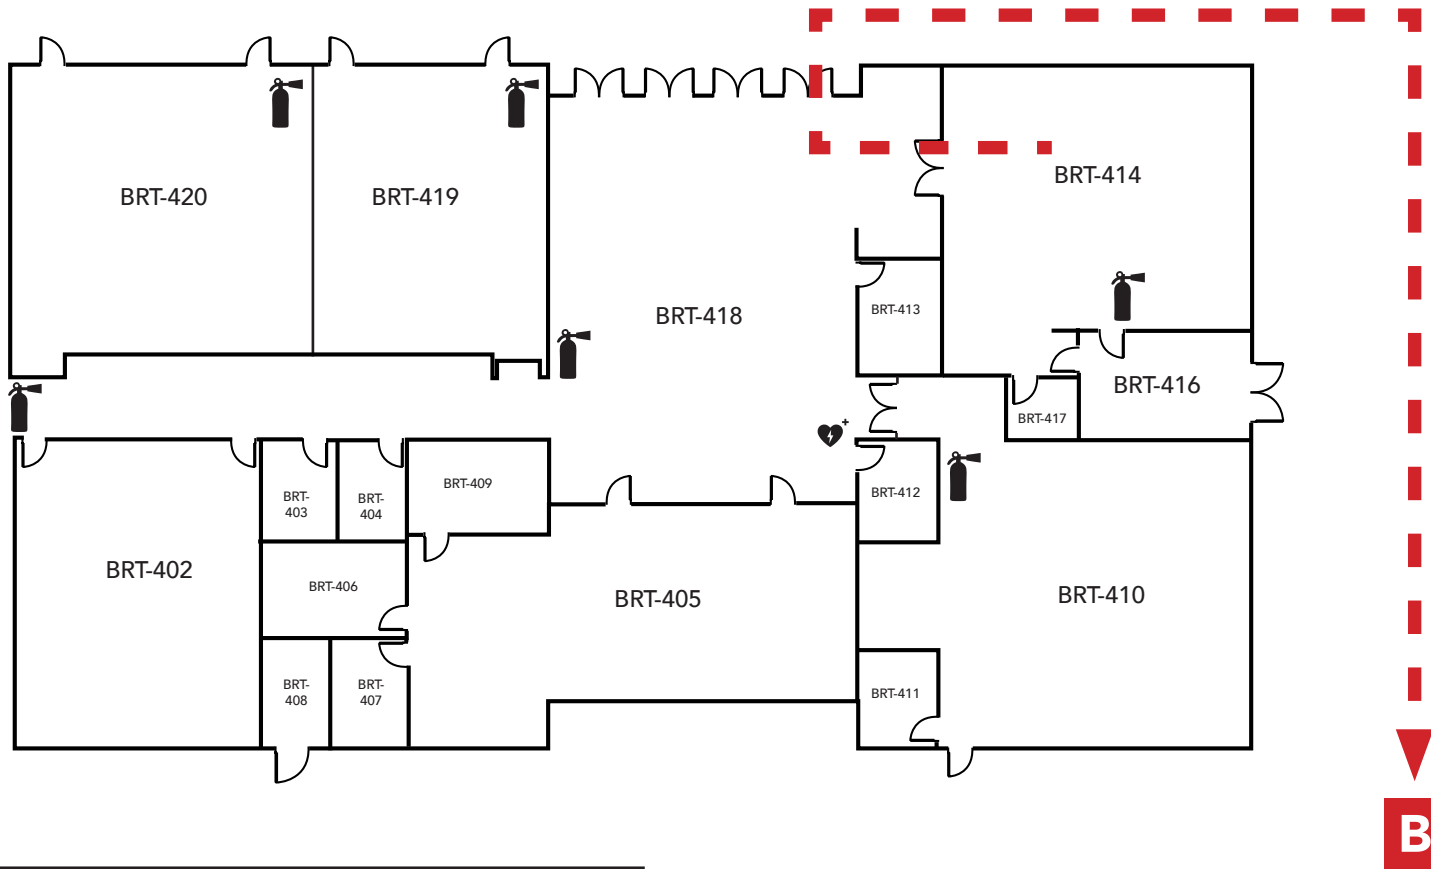

LEGEND	
	- Restrooms
	- Fire Extinguishers
	- AED

Evacuation Assembly Sites

- **A** - Parking Lot
- **B** - Pioneer Square

LOS MEDANOS
COLLEGE

Brentwood Center

Building 400

1351 Pioneer Square, Brentwood, CA 94513

Emergency Phone: 911 (911 from most campus phones)
(925) 646-2441 (from a cell phone)