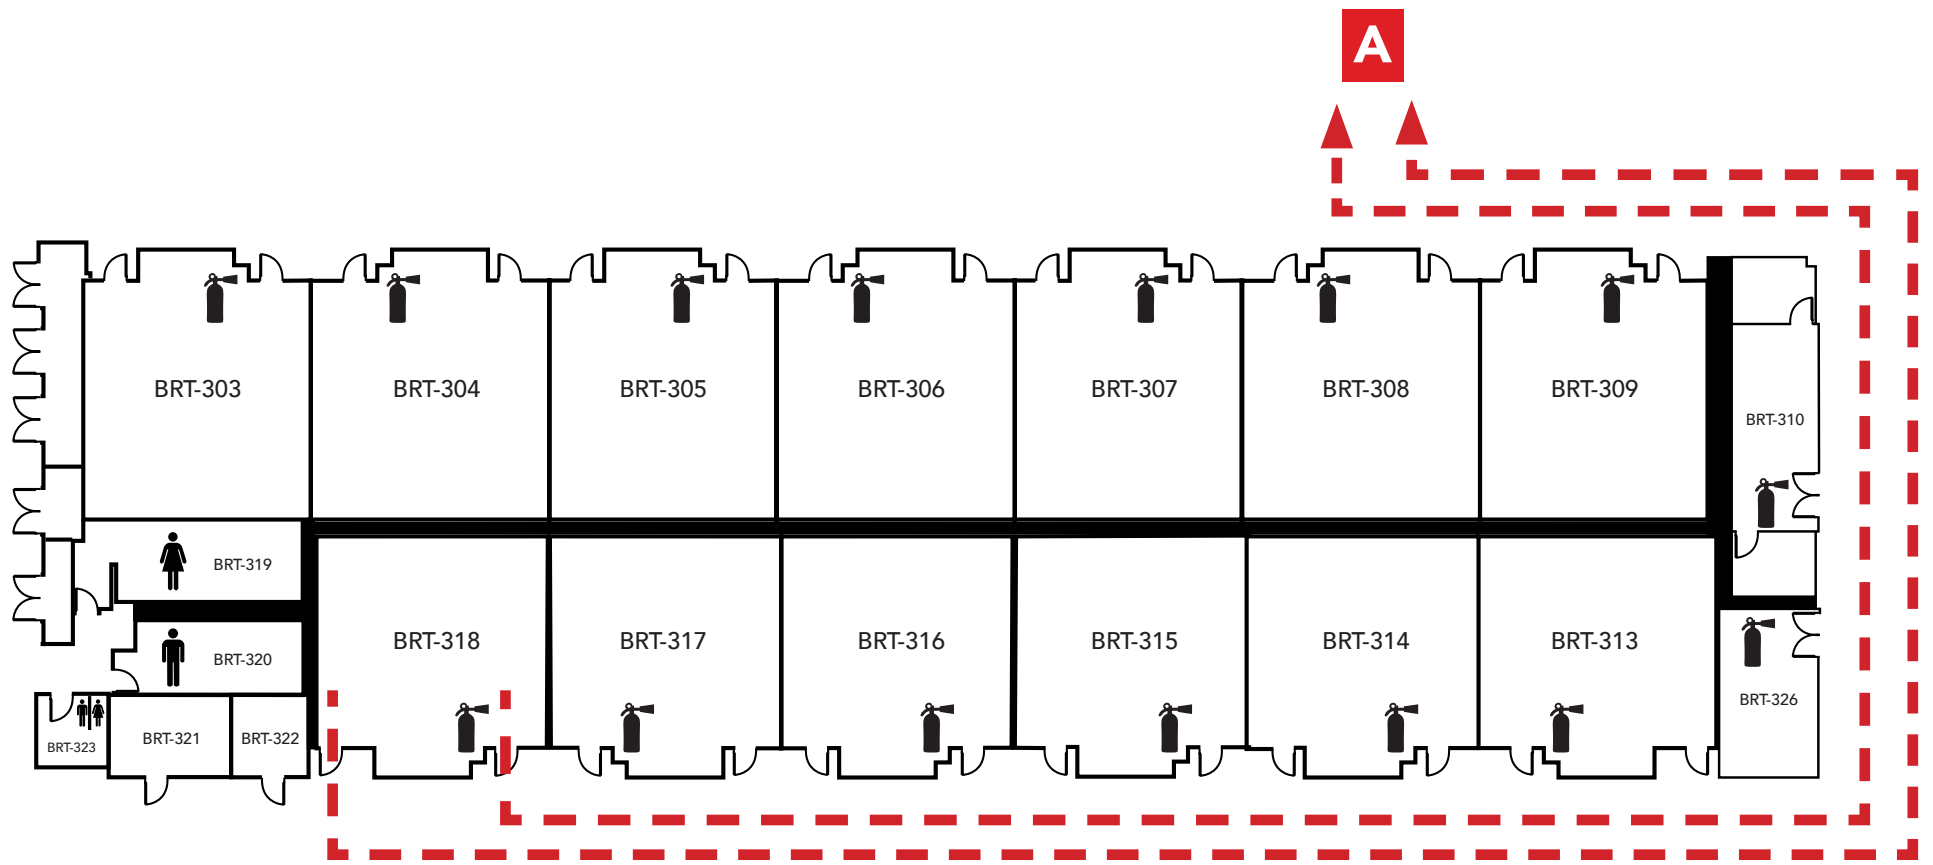

LEGEND	
	- Restrooms
	- Fire Extinguishers

Evacuation Assembly Sites

- A** - Parking Lot
- B** - Pioneer Square

LOS MEDANOS
COLLEGE

Brentwood Center

Building 300

1351 Pioneer Square, Brentwood, CA 94513

Emergency Phone: 911 (911 from most campus phones)
(925) 646-2441 (from a cell phone)