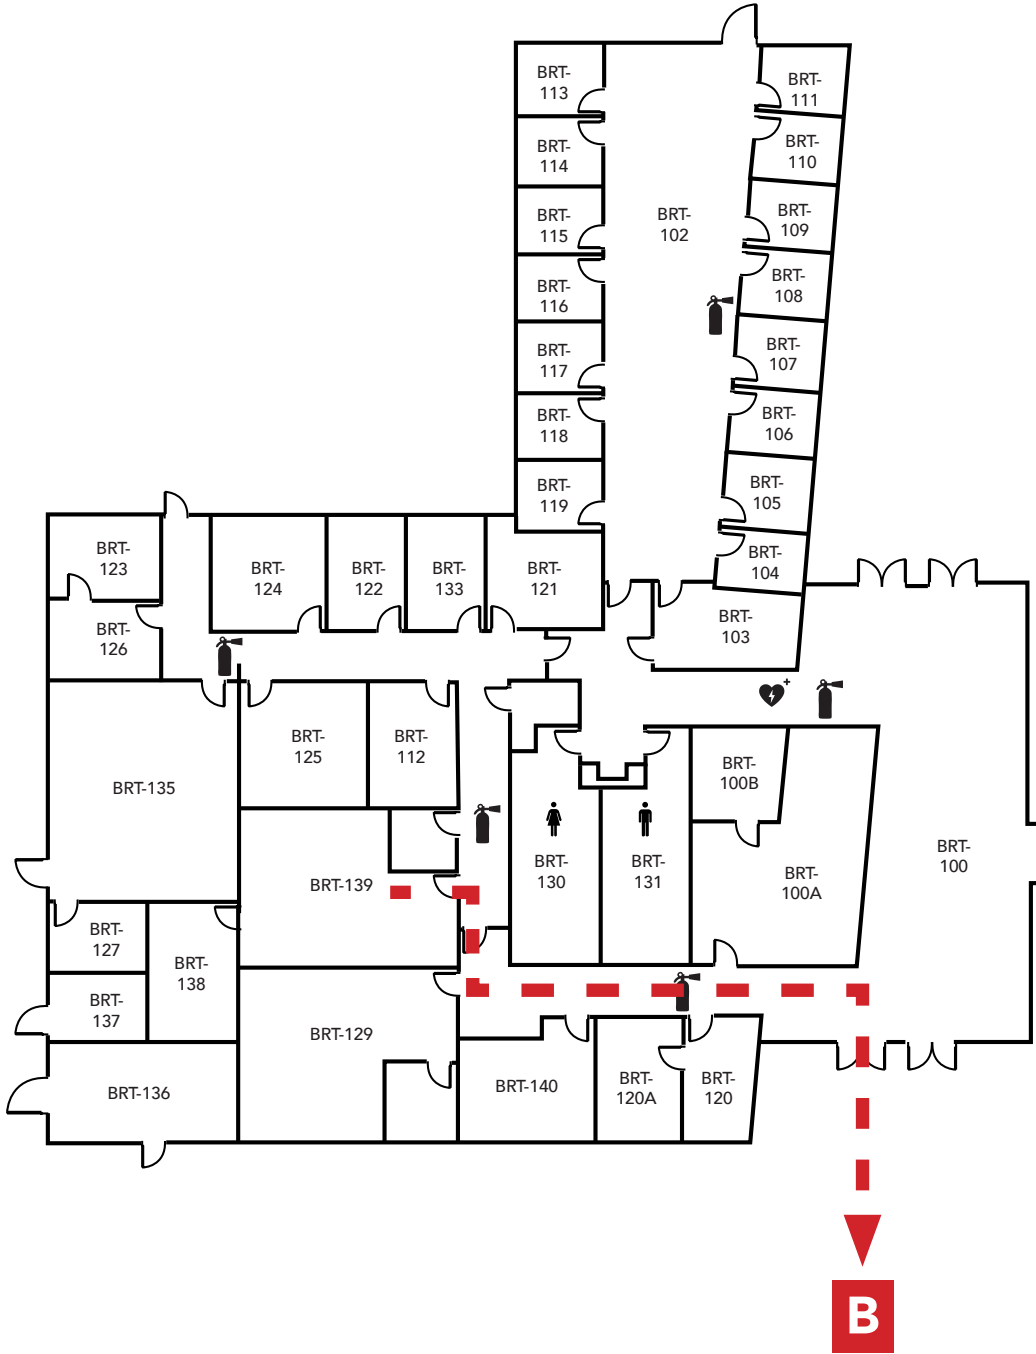

Emergency Phone: 911 (911 from most campus phones)
(925) 646-2441 (from a cell phone)

Evacuation Assembly Sites

- **A** - Parking Lot
- **B** - Pioneer Square

LEGEND	
	- Restrooms
	- Fire Extinguishers
	- AED

**LOS MEDANOS
COLLEGE**

Brentwood Center
Building 100
1351 Pioneer Square, Brentwood, CA 94513