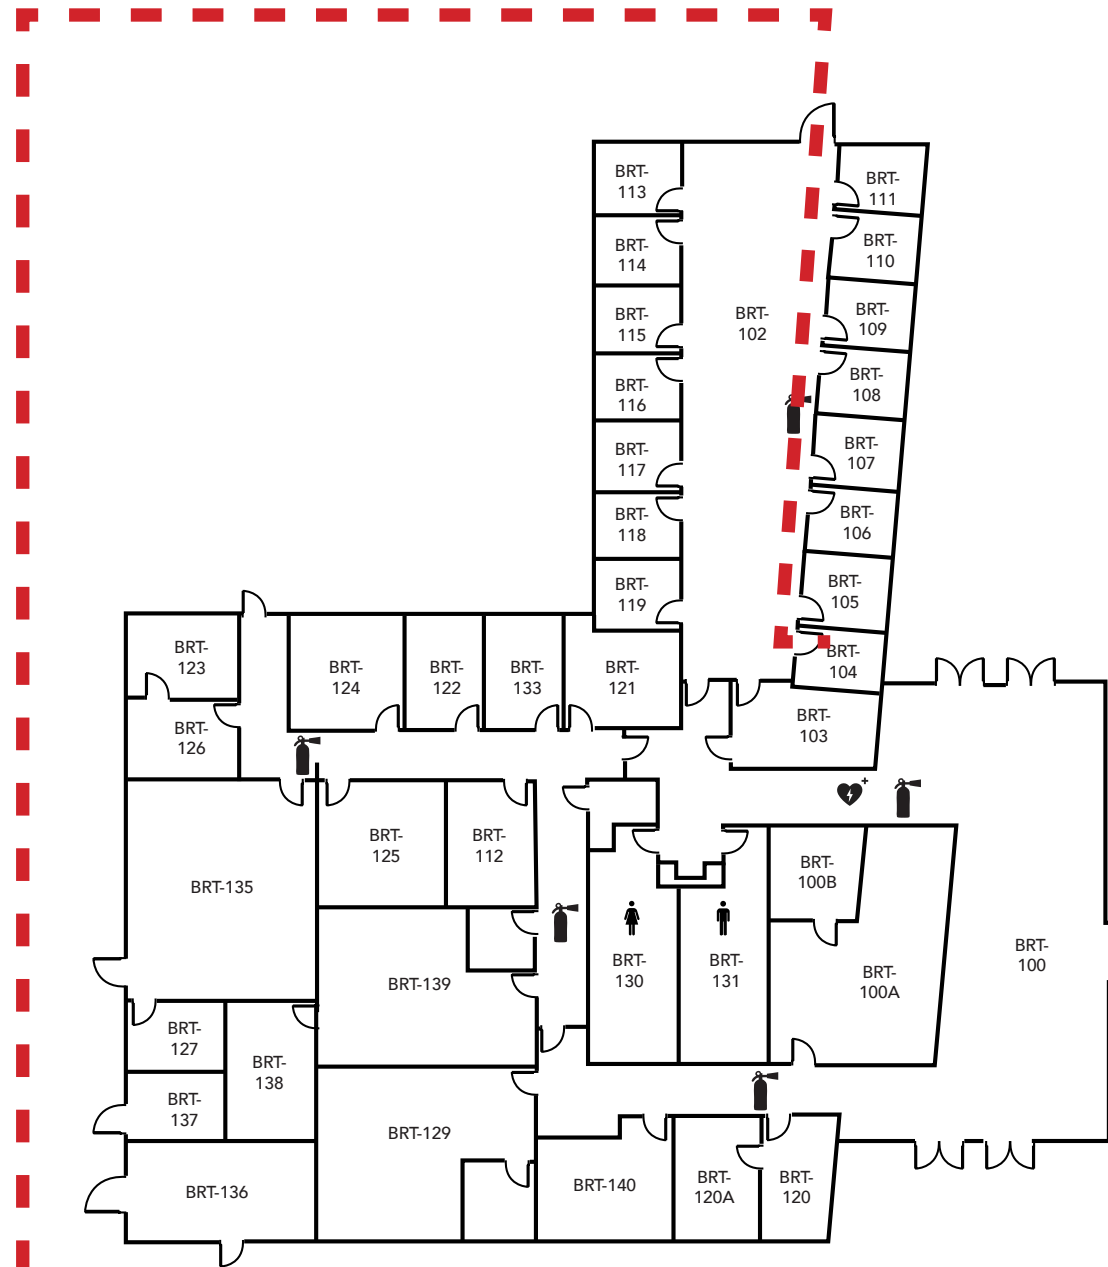

Emergency Phone: 911 (911 from most campus phones)
(925) 646-2441 (from a cell phone)

Evacuation Assembly Sites

- **A** - Parking Lot
- **B** - Pioneer Square