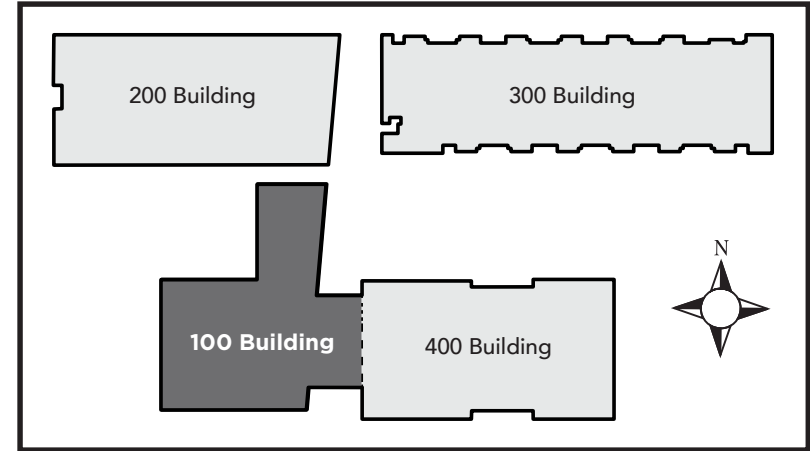

Emergency Phone: 911 (911 from most campus phones)
(925) 646-2441 (from a cell phone)

Evacuation Assembly Sites

- **A** - Parking Lot
- **B** - Pioneer Square