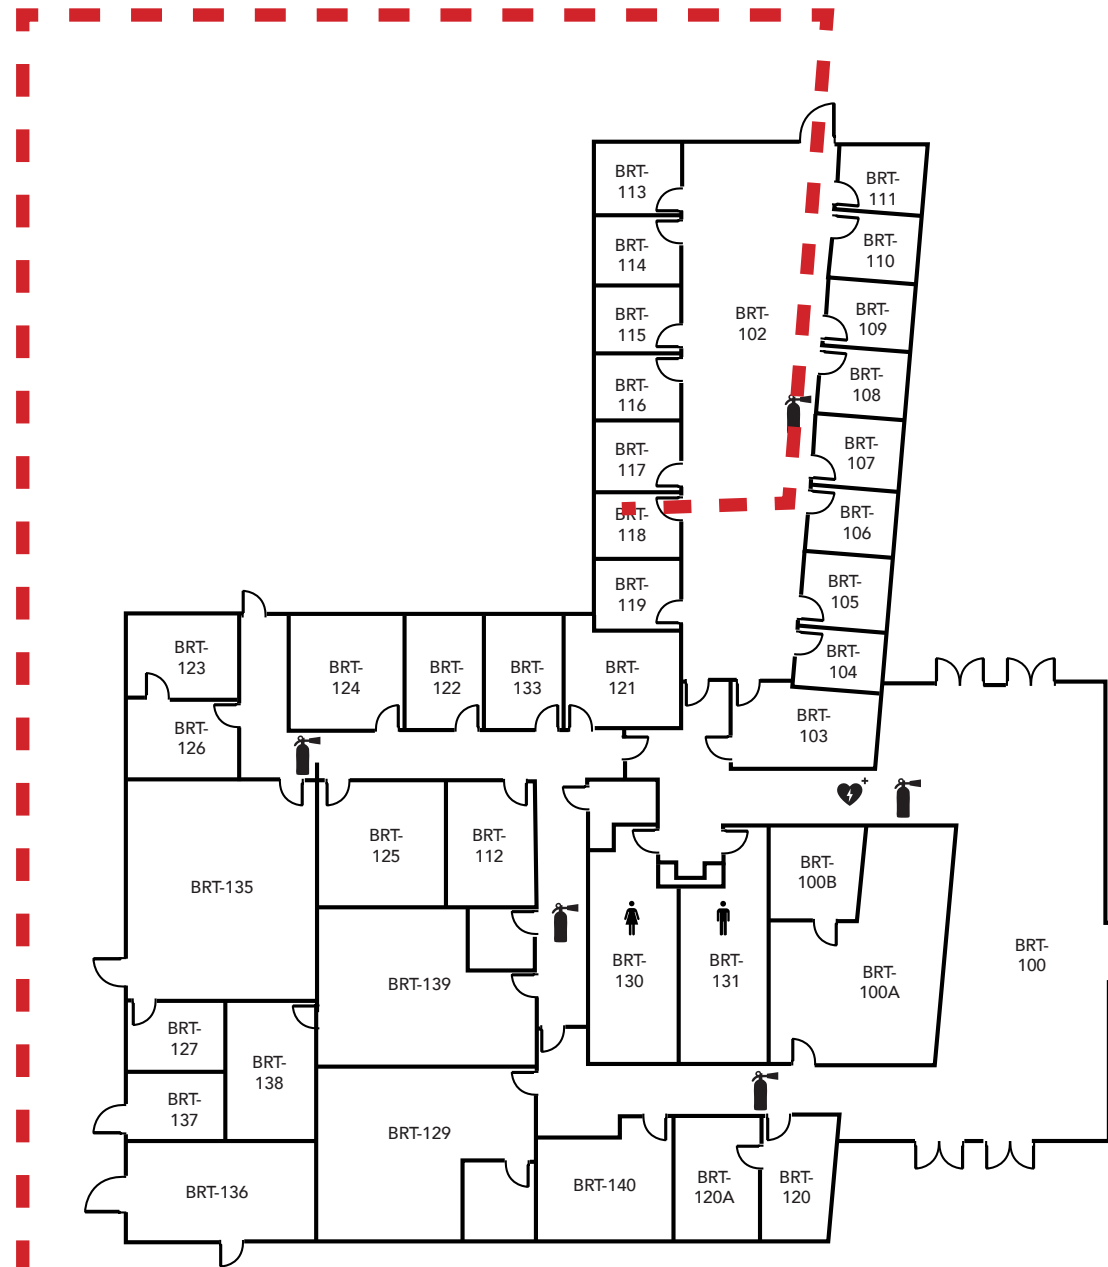

Emergency Phone: 911 (911 from most campus phones)
(925) 646-2441 (from a cell phone)

Evacuation Assembly Sites

- **A** - Parking Lot
- **B** - Pioneer Square