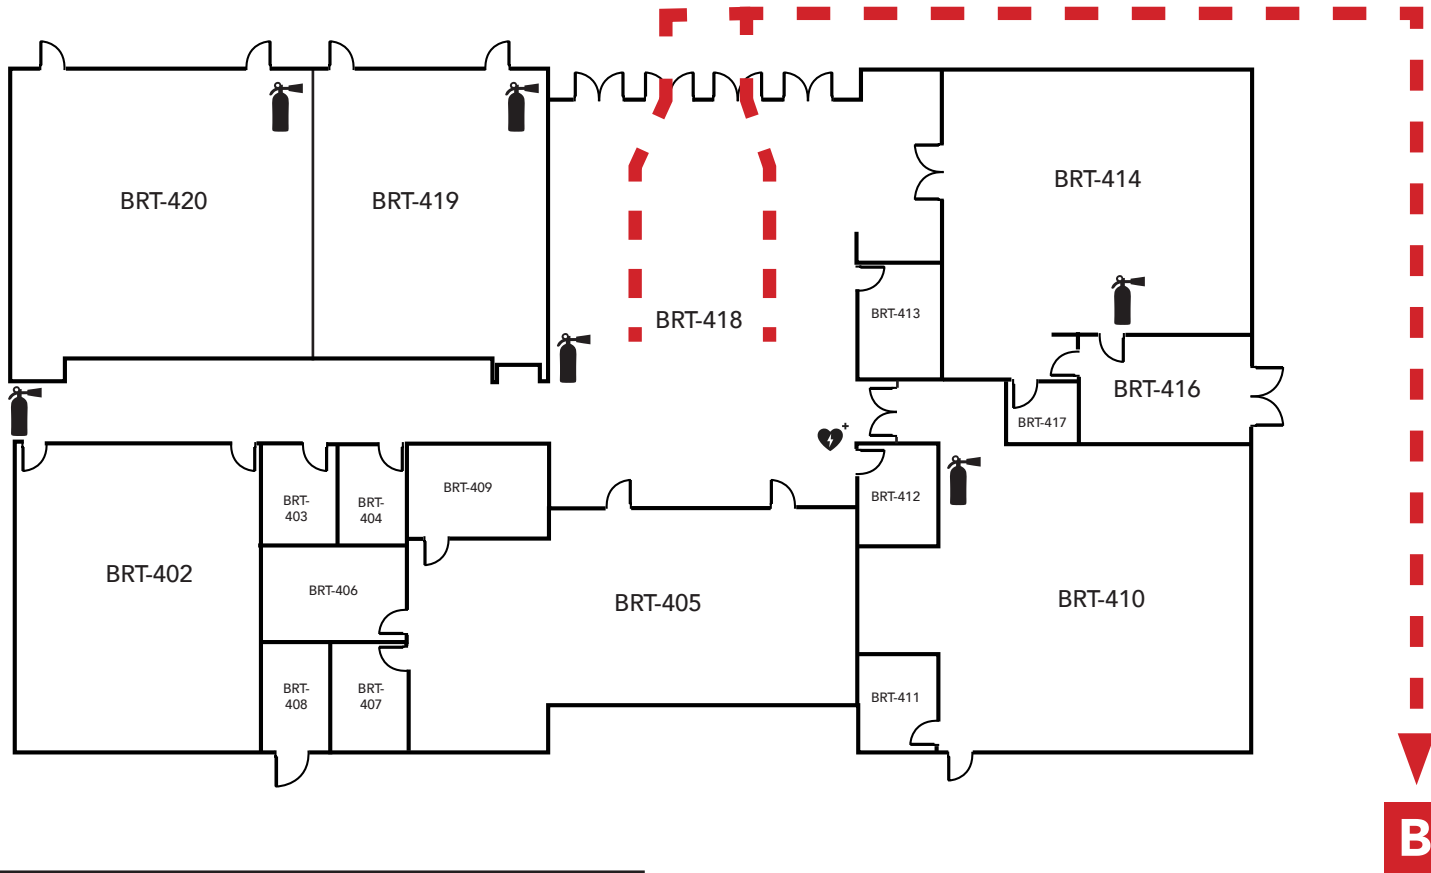

LEGEND	
	- Restrooms
	- Fire Extinguishers
	- AED

Evacuation Assembly Sites

- **A** - Parking Lot
- **B** - Pioneer Square

LOS MEDANOS
COLLEGE

Brentwood Center

Building 400

1351 Pioneer Square, Brentwood, CA 94513

Emergency Phone: 911 (911 from most campus phones)
(925) 646-2441 (from a cell phone)