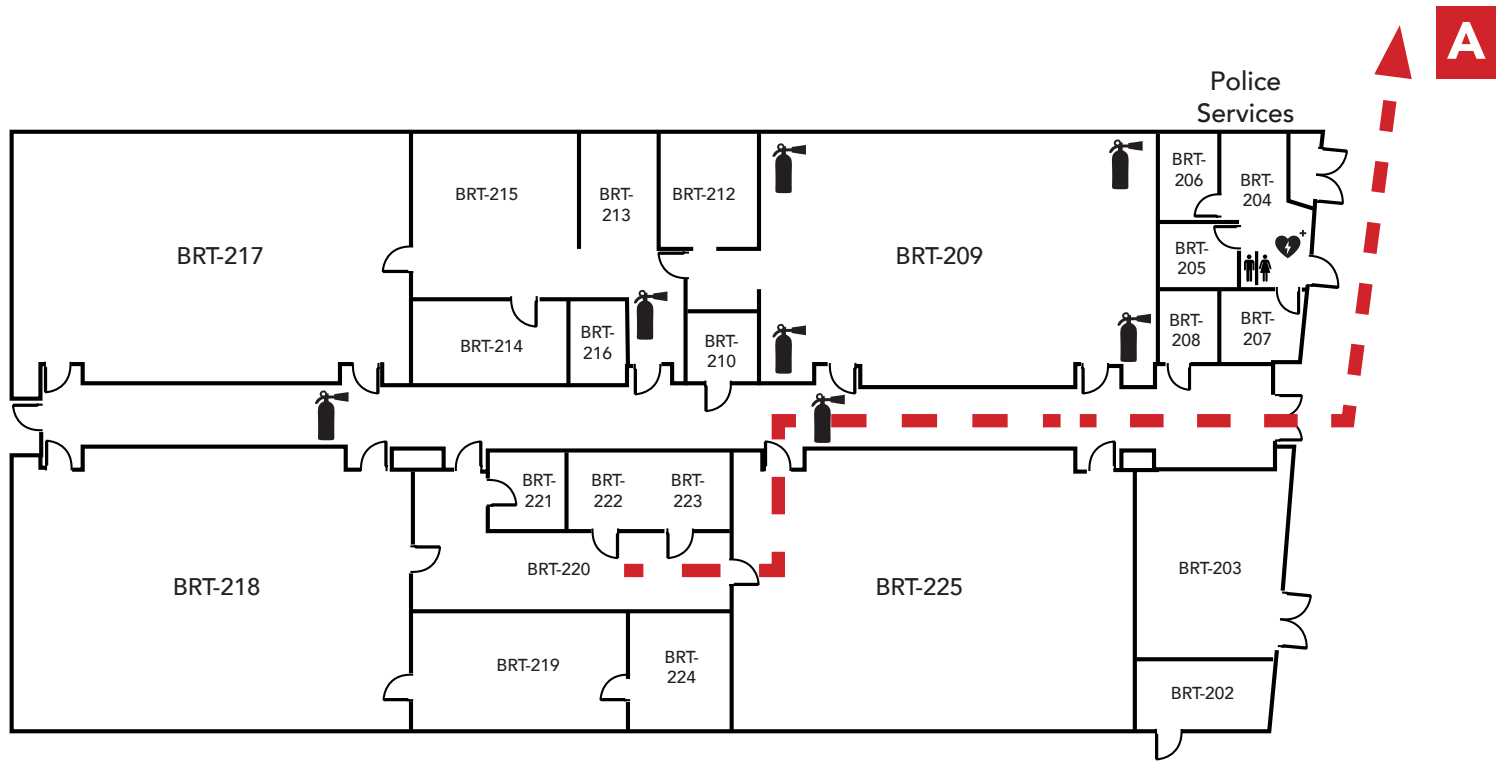

LEGEND	
	- Restrooms
	- Fire Extinguishers
	- AED

Evacuation Assembly Sites

- A** - Parking Lot
- B** - Pioneer Square

LOS MEDANOS
COLLEGE

Brentwood Center

Building 200

1351 Pioneer Square, Brentwood, CA 94513