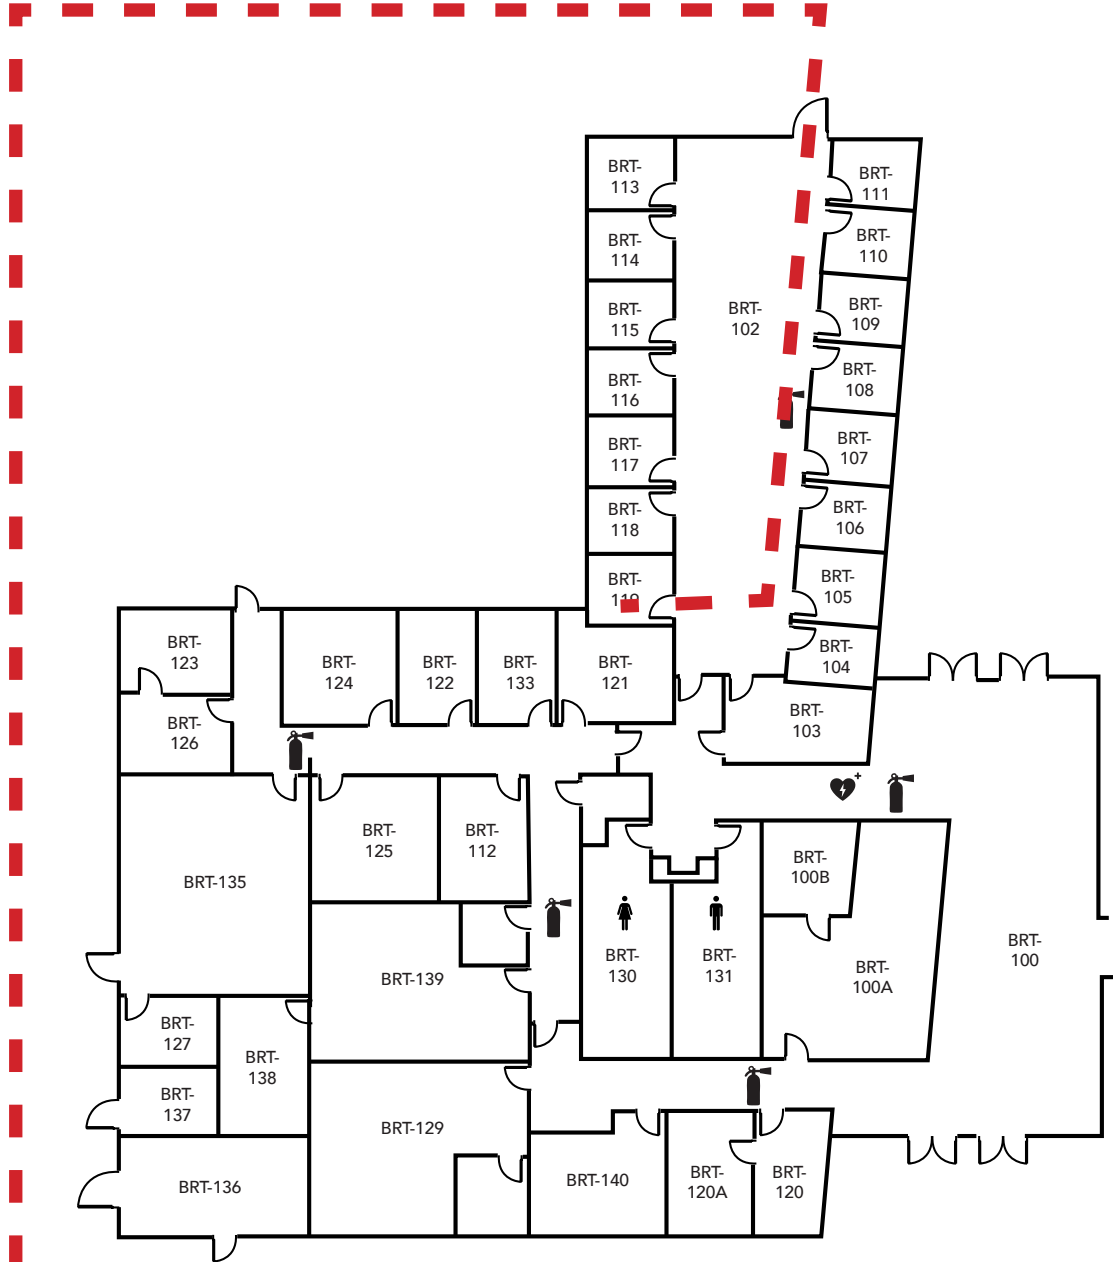

Emergency Phone: 911 (911 from most campus phones)
(925) 646-2441 (from a cell phone)

Evacuation Assembly Sites

- **A** - Parking Lot
- **B** - Pioneer Square

LEGEND	
	- Restrooms
	- Fire Extinguishers
	- AED

**LOS MEDANOS
COLLEGE**

Brentwood Center
Building 100
1351 Pioneer Square, Brentwood, CA 94513