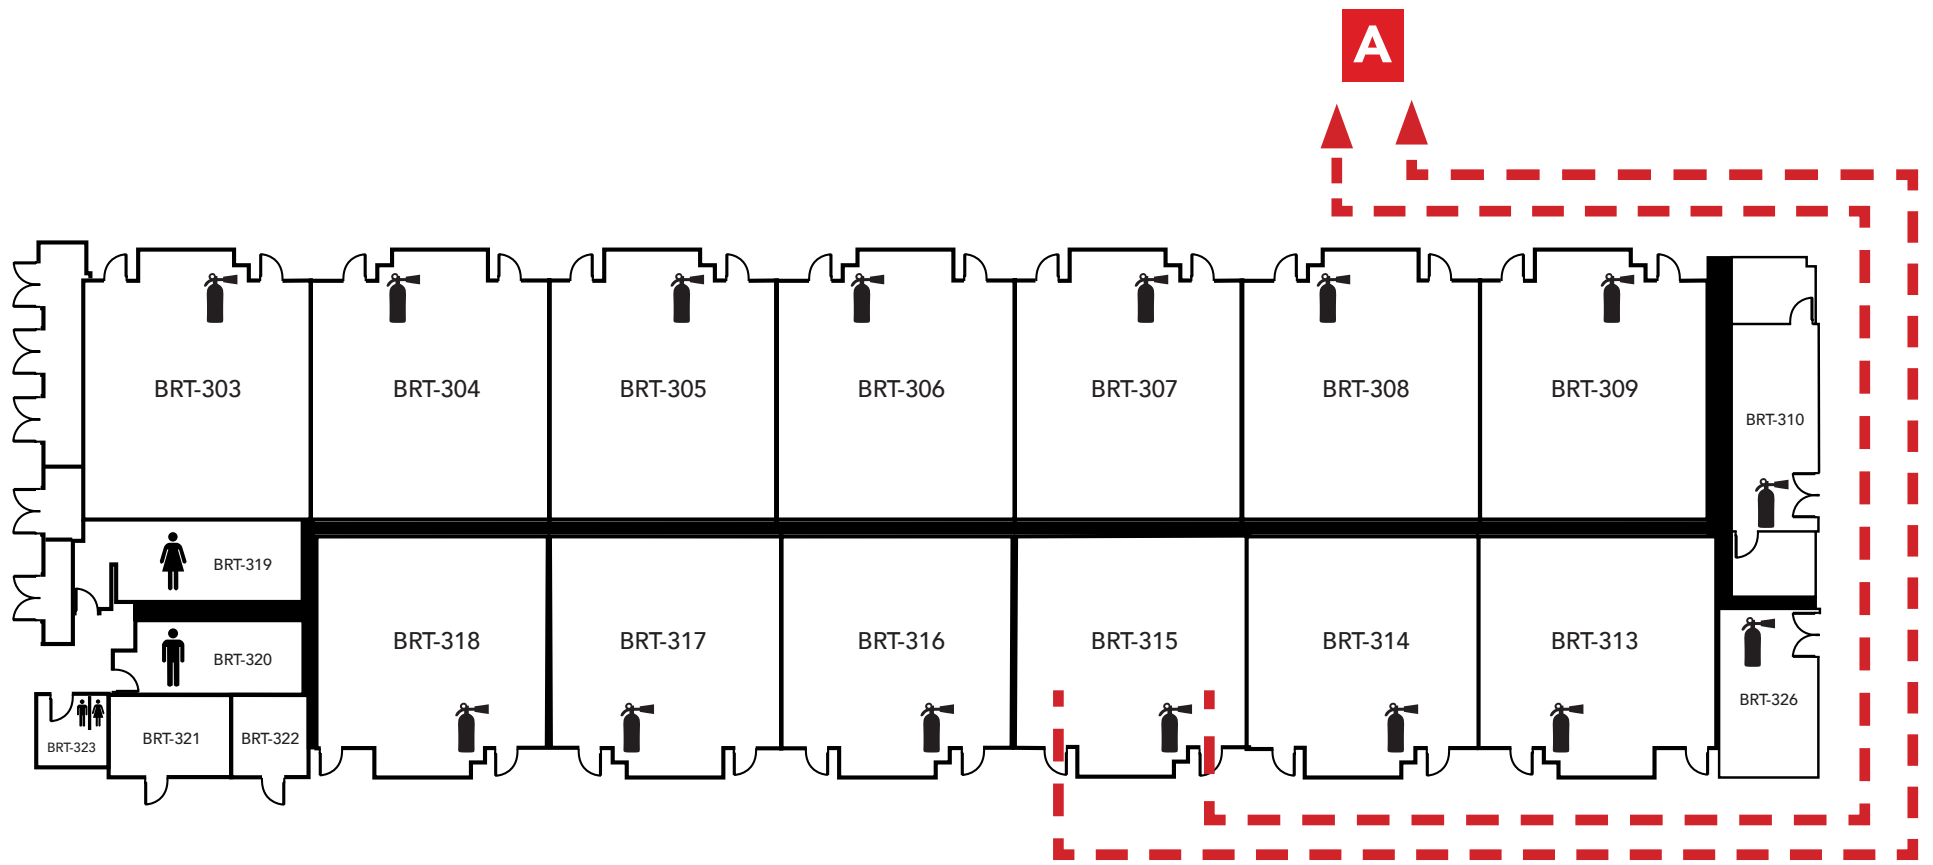

LEGEND	
	- Restrooms
	- Fire Extinguishers

Evacuation Assembly Sites

- A** - Parking Lot
- B** - Pioneer Square

LOS MEDANOS
COLLEGE

Brentwood Center

Building 300

1351 Pioneer Square, Brentwood, CA 94513

Emergency Phone: 911 (911 from most campus phones)
(925) 646-2441 (from a cell phone)