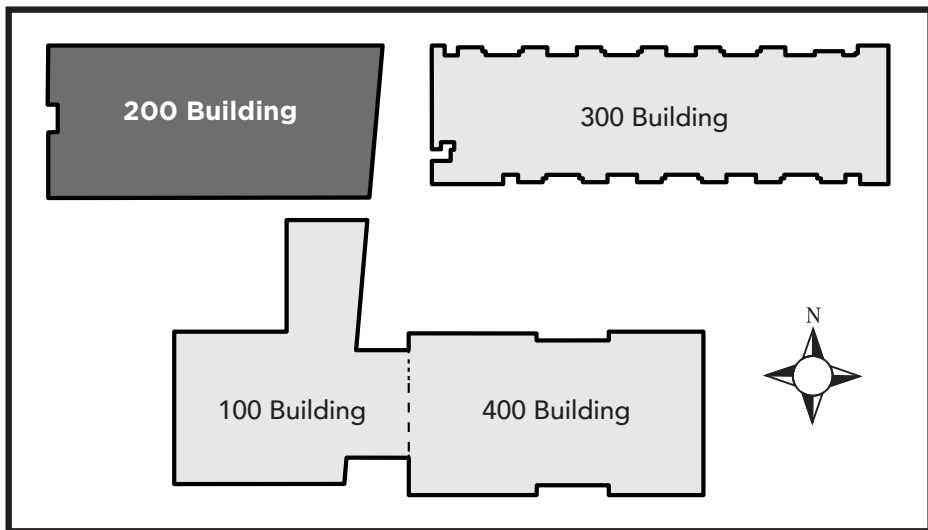

LEGEND	
	- Restrooms
	- Fire Extinguishers

Evacuation Assembly Sites

- A** - Parking Lot
- B** - Pioneer Square

LOS MEDANOS
COLLEGE

Brentwood Center

Building 300

1351 Pioneer Square, Brentwood, CA 94513

Emergency Phone: 911 (911 from most campus phones)
(925) 646-2441 (from a cell phone)