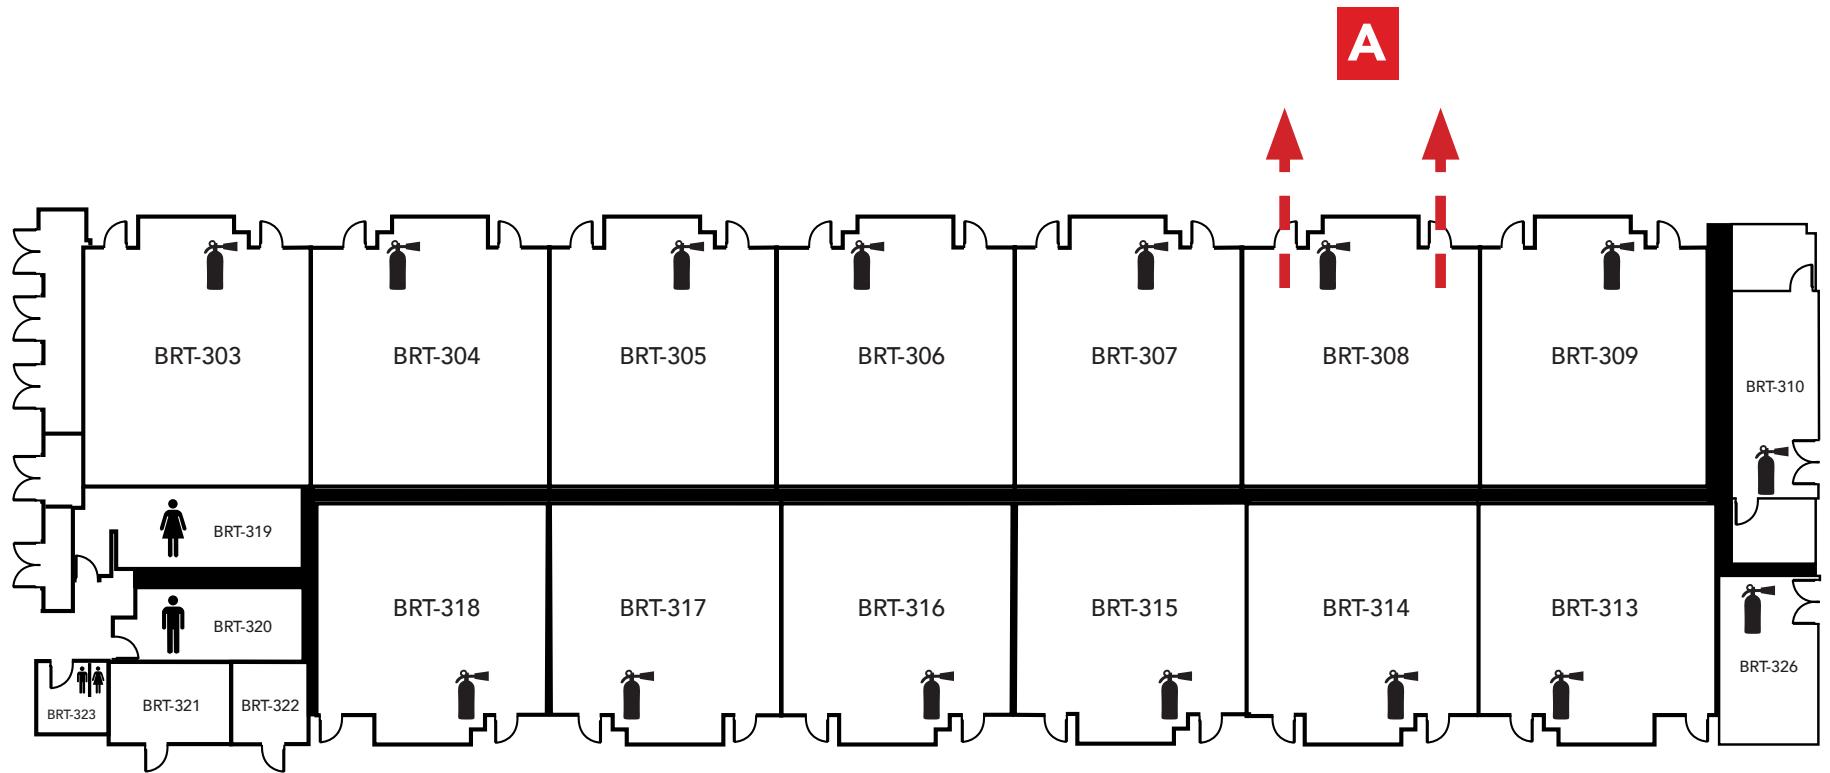

LEGEND	
	- Restrooms
	- Fire Extinguishers

Evacuation Assembly Sites

- A** - Parking Lot
- B** - Pioneer Square

LOS MEDANOS
COLLEGE

Brentwood Center

Building 300

1351 Pioneer Square, Brentwood, CA 94513

Emergency Phone: 911 (911 from most campus phones)
(925) 646-2441 (from a cell phone)