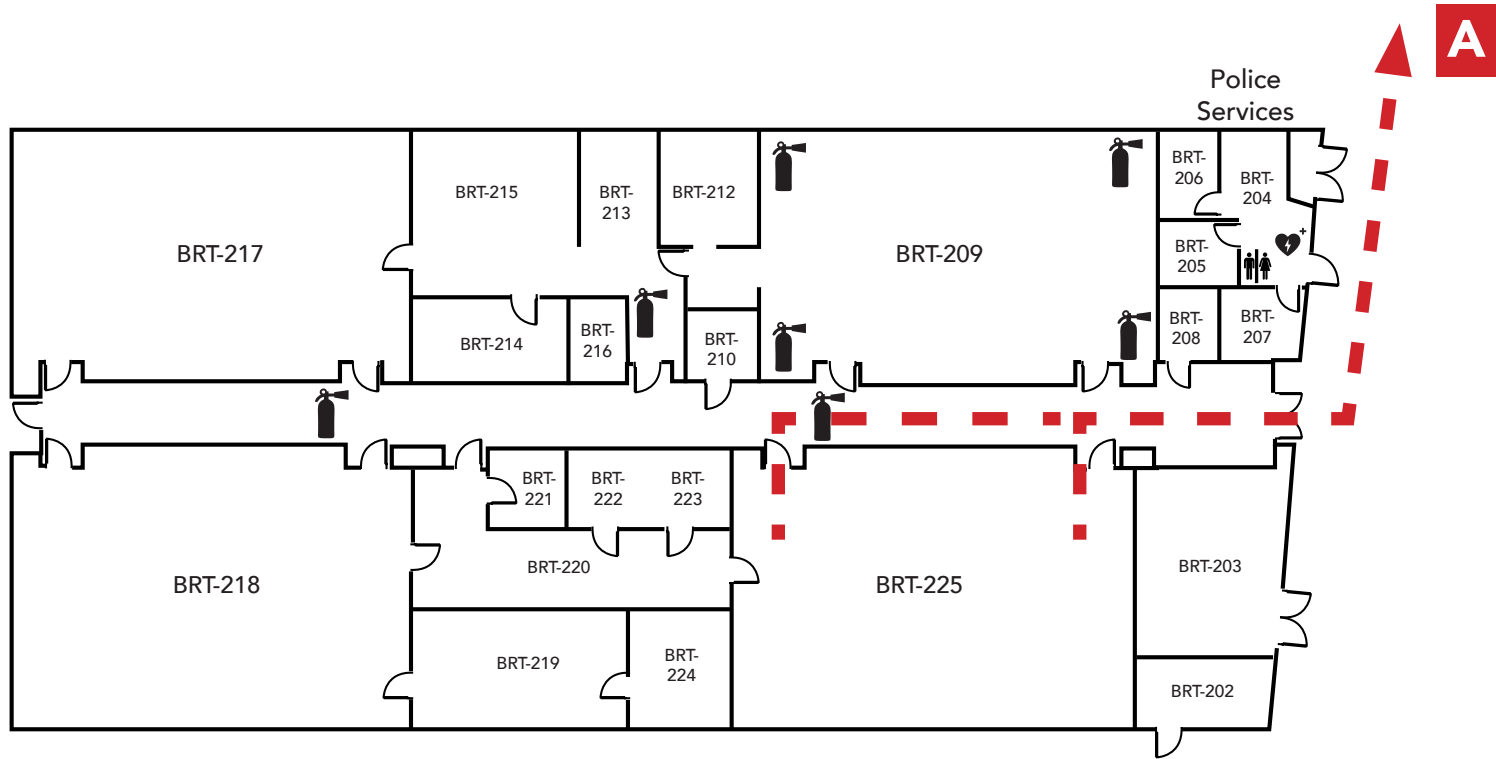

LEGEND	
	- Restrooms
	- Fire Extinguishers
	- AED

Evacuation Assembly Sites

- A** - Parking Lot
- B** - Pioneer Square

LOS MEDANOS
COLLEGE

Brentwood Center

Building 200

1351 Pioneer Square, Brentwood, CA 94513