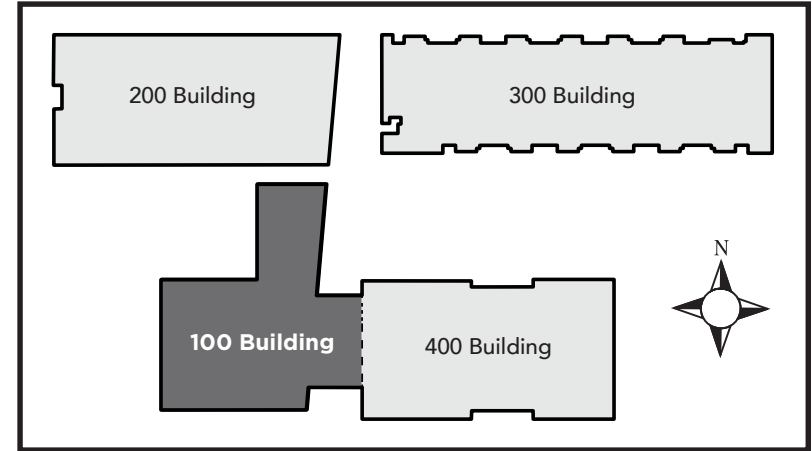

Emergency Phone: 911 (911 from most campus phones)
(925) 646-2441 (from a cell phone)

Evacuation Assembly Sites

- **A** - Parking Lot
- **B** - Pioneer Square