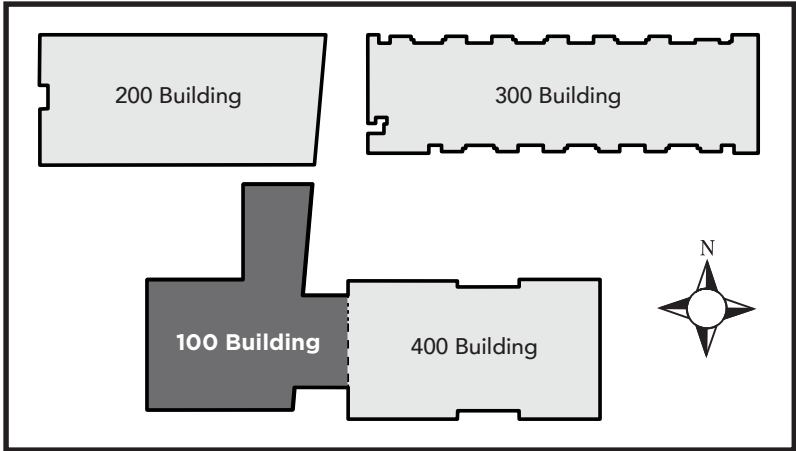

Emergency Phone: 911 (911 from most campus phones)
(925) 646-2441 (from a cell phone)

Evacuation Assembly Sites

- **A** - Parking Lot
- **B** - Pioneer Square

LEGEND	
	- Restrooms
	- Fire Extinguishers
	- AED

**LOS MEDANOS
COLLEGE**

Brentwood Center
Building 100
1351 Pioneer Square, Brentwood, CA 94513