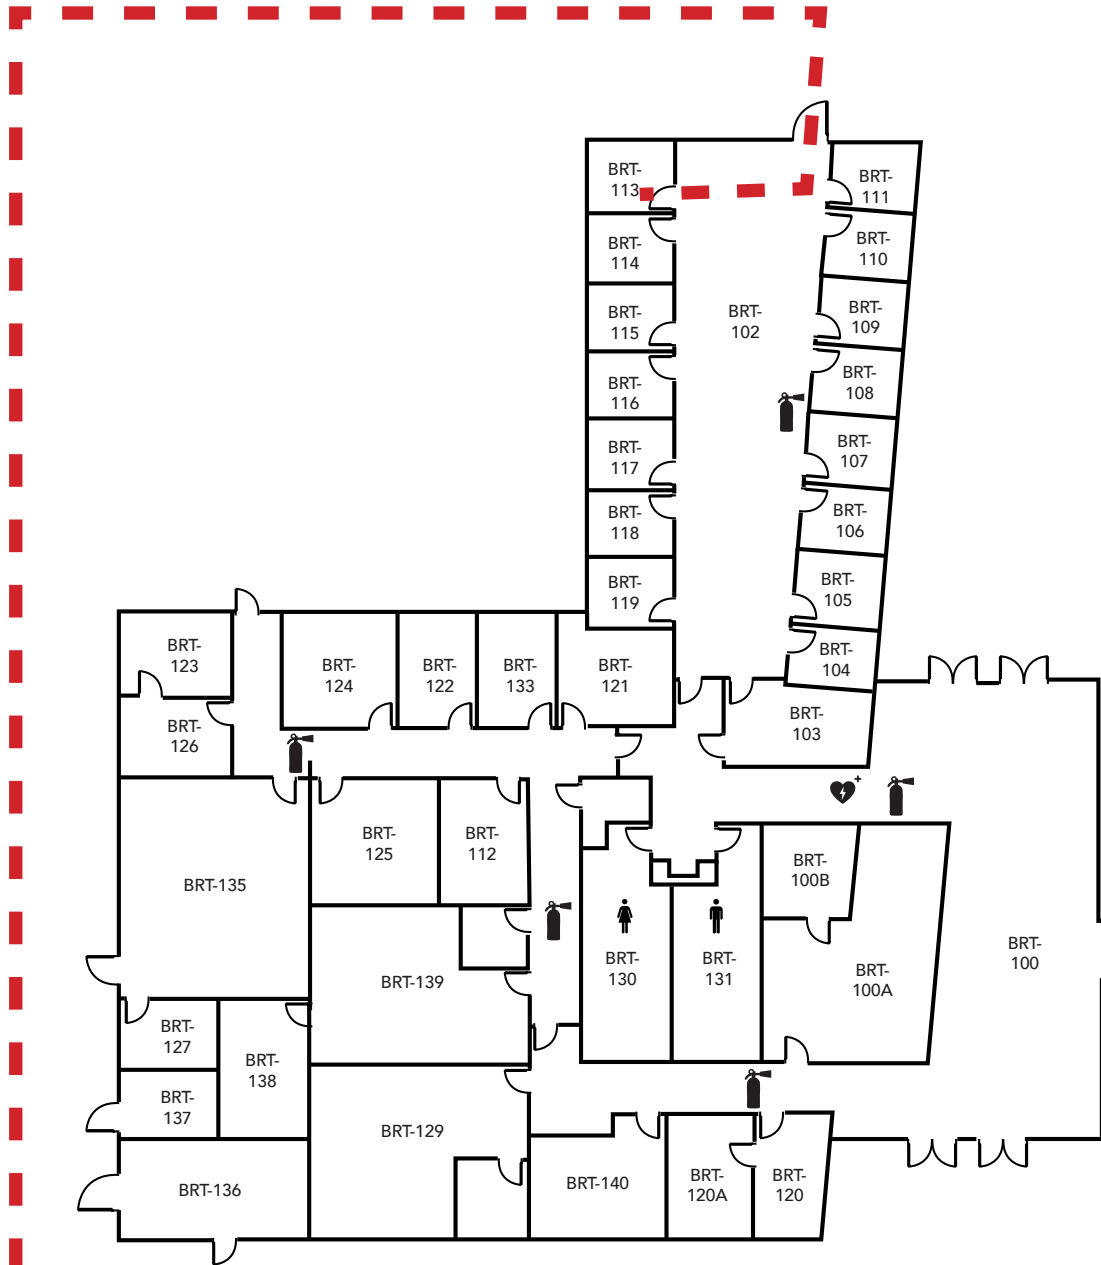

Emergency Phone: 911 (911 from most campus phones)
(925) 646-2441 (from a cell phone)

Evacuation Assembly Sites

- **A** - Parking Lot
- **B** - Pioneer Square