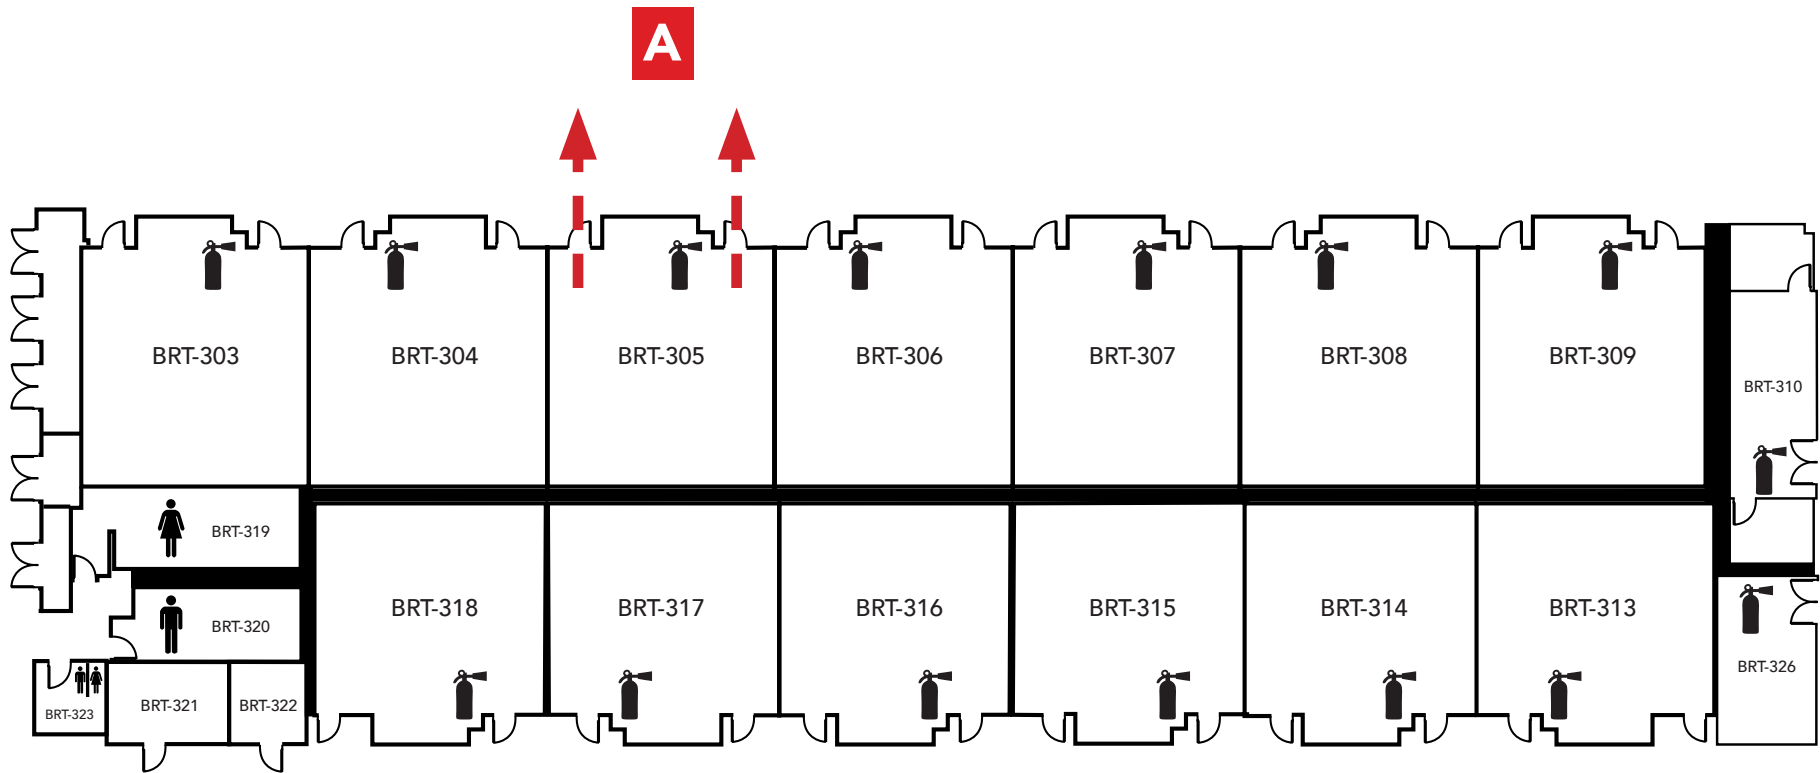

LEGEND	
	- Restrooms
	- Fire Extinguishers

Evacuation Assembly Sites

- A** - Parking Lot
- B** - Pioneer Square

LOS MEDANOS
COLLEGE

Brentwood Center

Building 300

1351 Pioneer Square, Brentwood, CA 94513

Emergency Phone: 911 (911 from most campus phones)
(925) 646-2441 (from a cell phone)