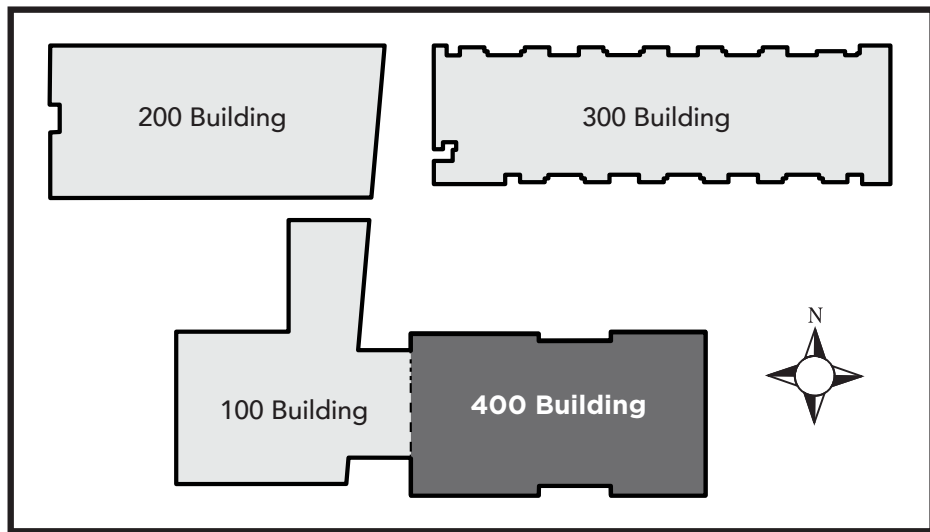

Evacuation Assembly Sites

- A** - Parking Lot
- B** - Pioneer Square

LOS MEDANOS
COLLEGE

Brentwood Center

Building 400

1351 Pioneer Square, Brentwood, CA 94513

Emergency Phone: 911 (911 from most campus phones)
(925) 646-2441 (from a cell phone)