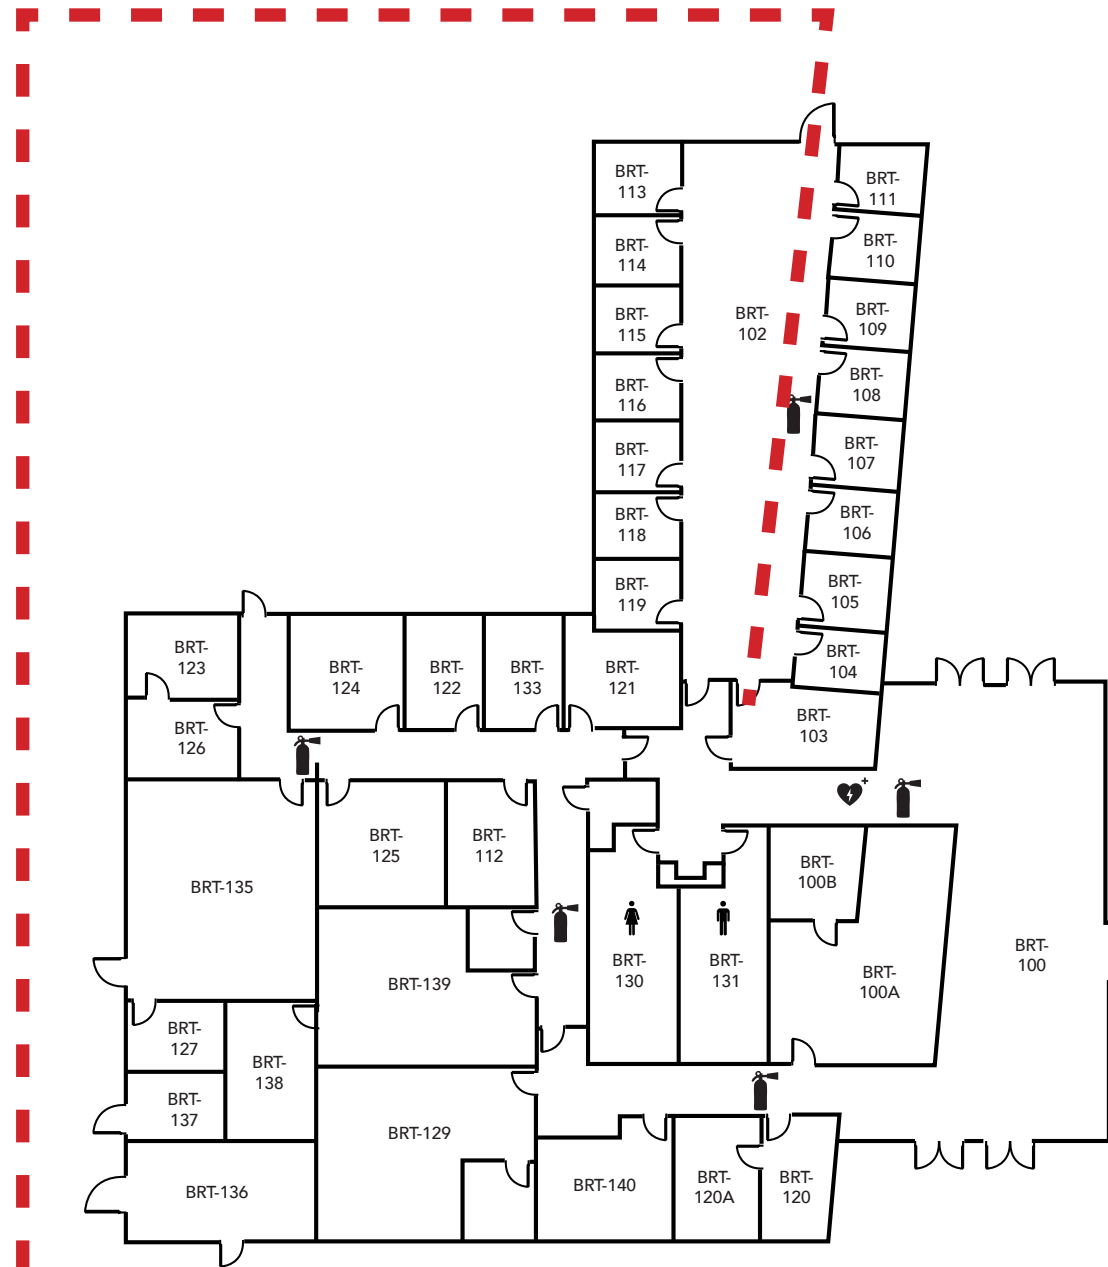

Emergency Phone: 911 (911 from most campus phones)
(925) 646-2441 (from a cell phone)

Evacuation Assembly Sites

- **A** - Parking Lot
- **B** - Pioneer Square