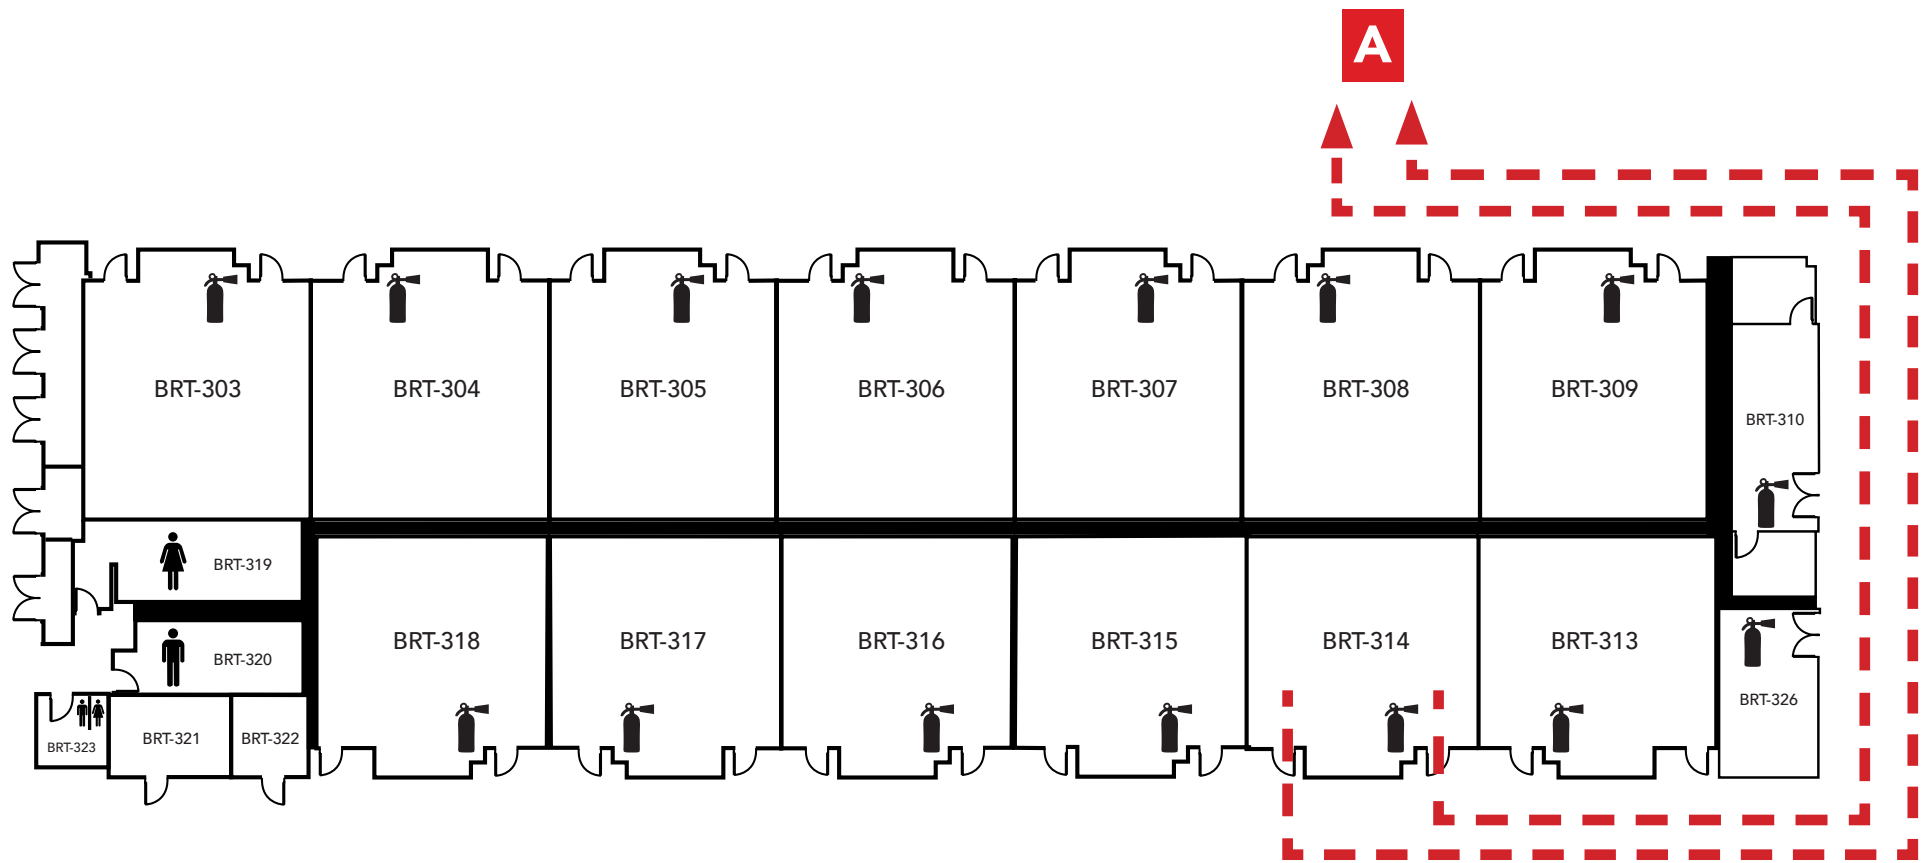

LEGEND	
	- Restrooms
	- Fire Extinguishers

Evacuation Assembly Sites

- A** - Parking Lot
- B** - Pioneer Square

LOS MEDANOS
COLLEGE

Brentwood Center

Building 300

1351 Pioneer Square, Brentwood, CA 94513

Emergency Phone: 911 (911 from most campus phones)
(925) 646-2441 (from a cell phone)