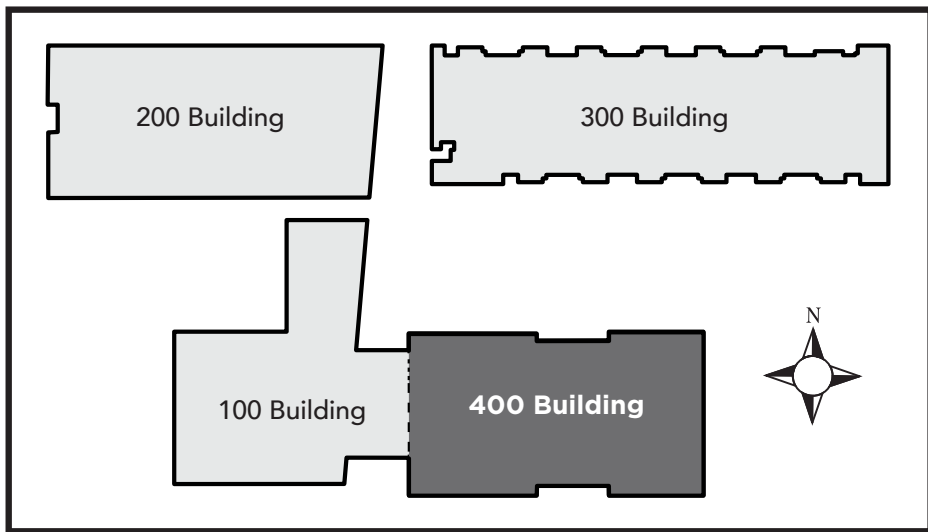

Evacuation Assembly Sites

- A** - Parking Lot
- B** - Pioneer Square

LOS MEDANOS
COLLEGE

Brentwood Center

Building 400

1351 Pioneer Square, Brentwood, CA 94513

Emergency Phone: 911 (911 from most campus phones)
(925) 646-2441 (from a cell phone)