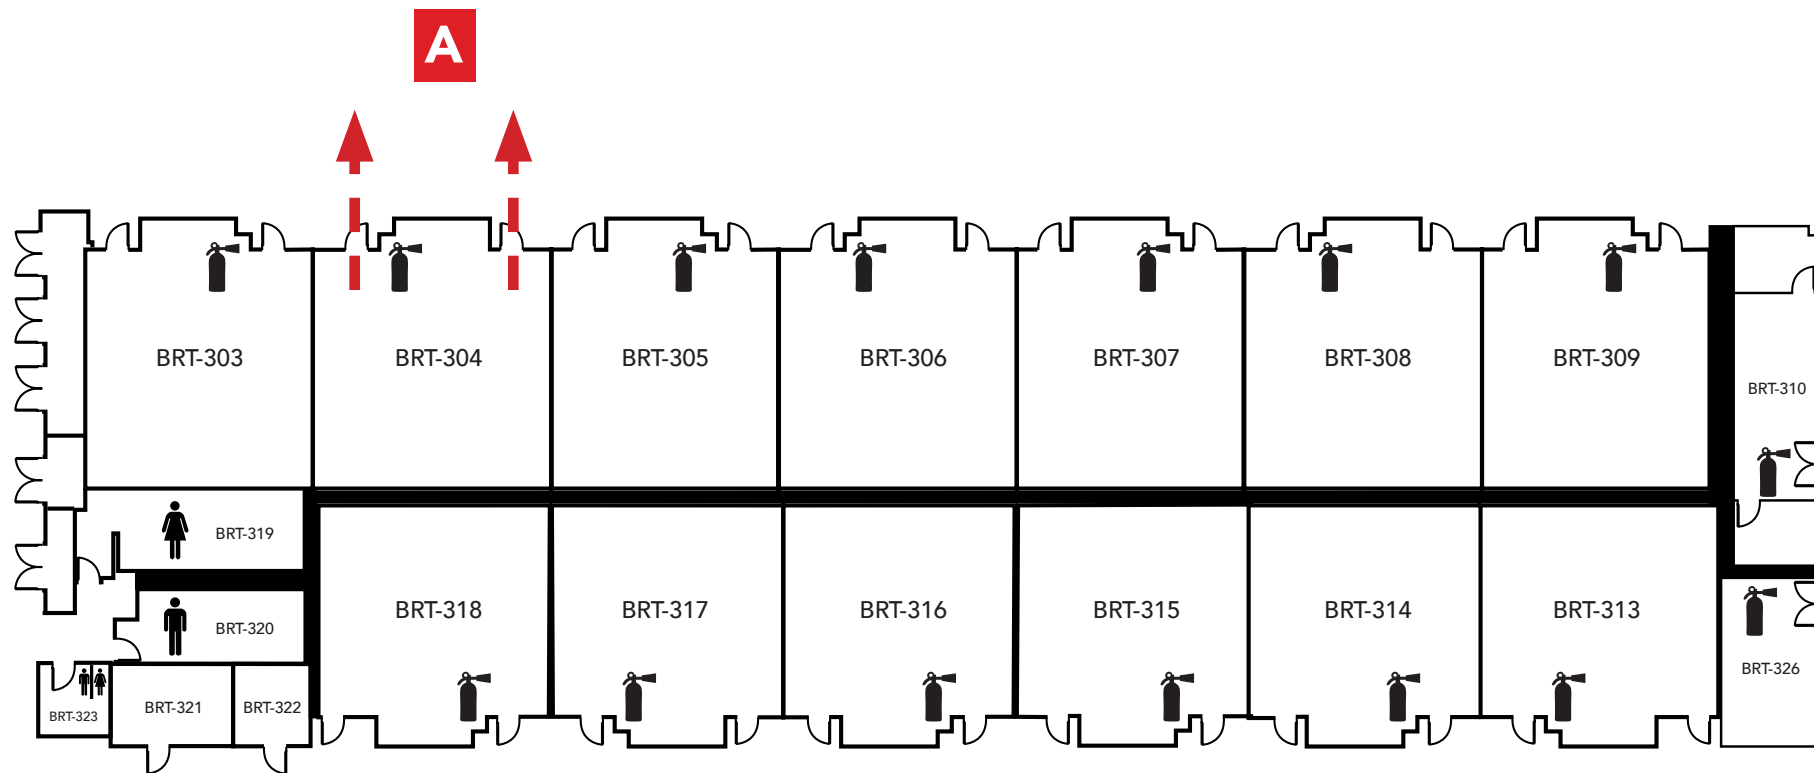

Evacuation Assembly Sites

- A** - Parking Lot
- B** - Pioneer Square

LOS MEDANOS
COLLEGE

Brentwood Center

Building 300

1351 Pioneer Square, Brentwood, CA 94513

Emergency Phone: 911 (911 from most campus phones)
(925) 646-2441 (from a cell phone)