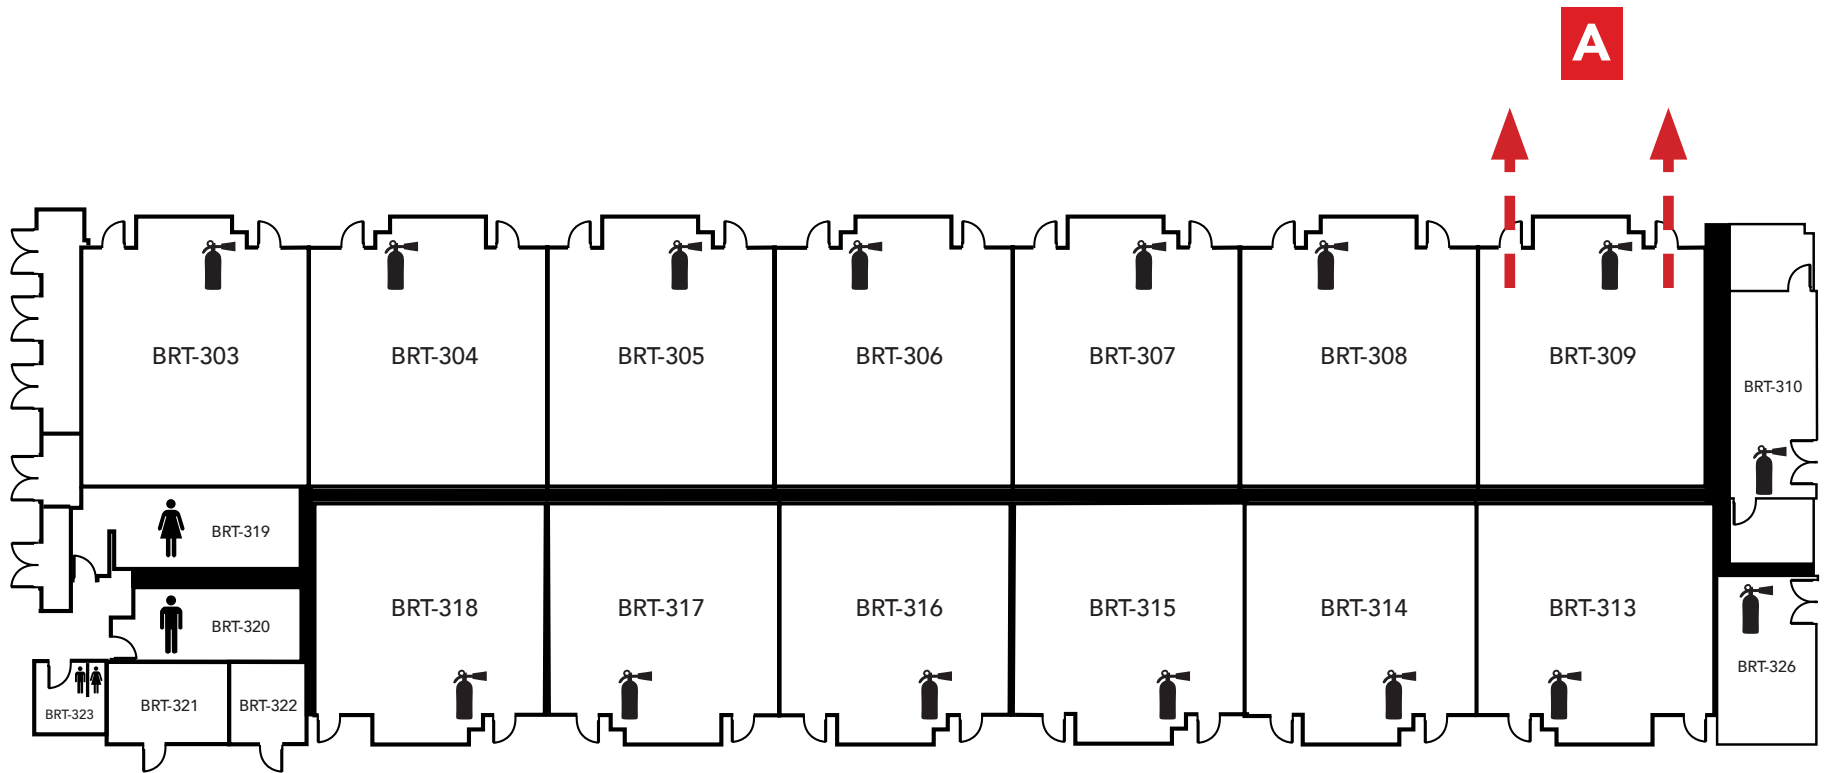

LEGEND	
	- Restrooms
	- Fire Extinguishers

Evacuation Assembly Sites

- A** - Parking Lot
- B** - Pioneer Square

LOS MEDANOS
COLLEGE

Brentwood Center

Building 300

1351 Pioneer Square, Brentwood, CA 94513

Emergency Phone: 911 (911 from most campus phones)
(925) 646-2441 (from a cell phone)