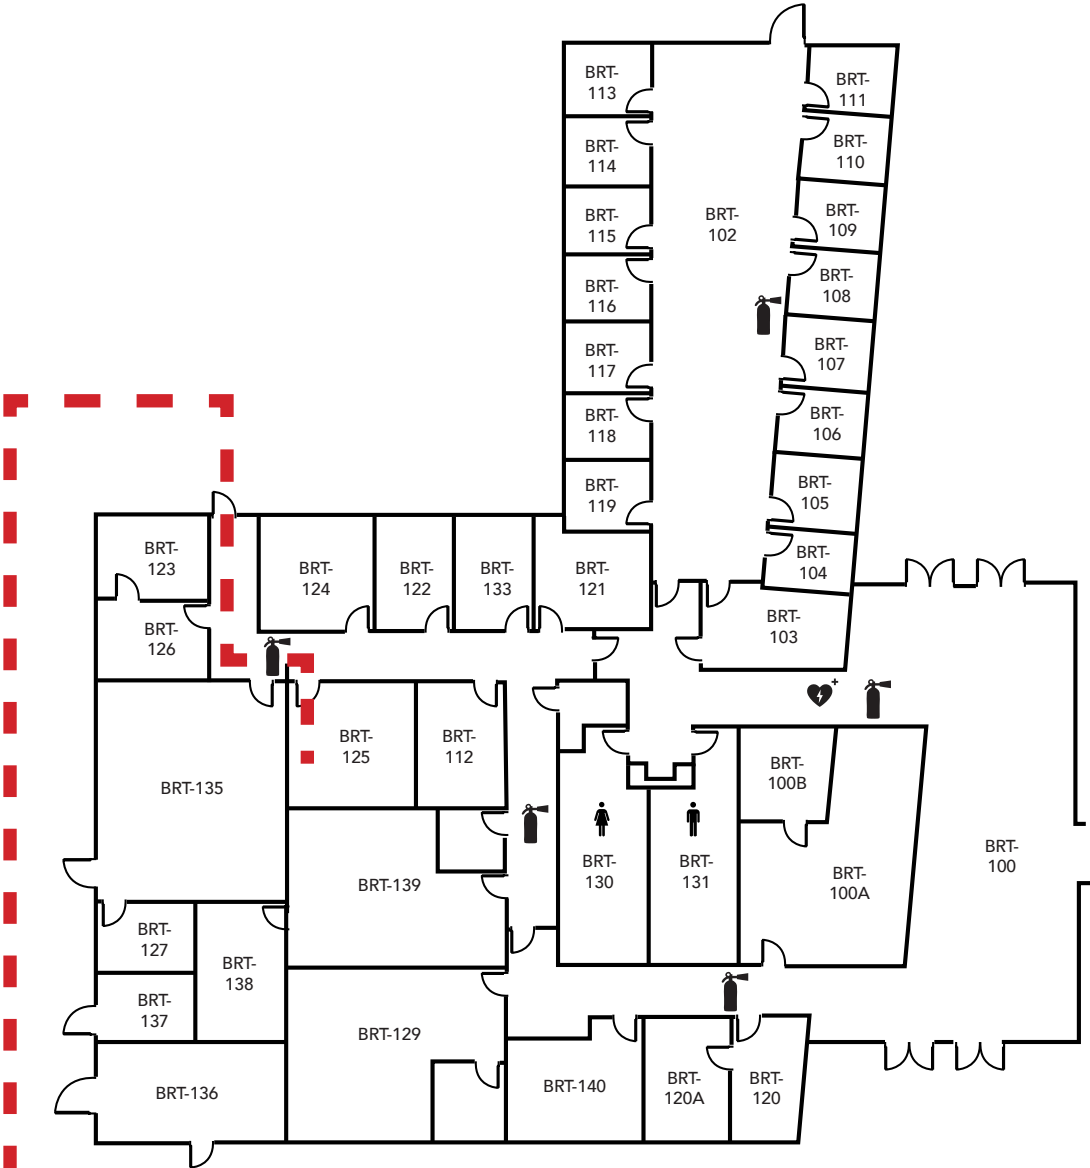

**LOS MEDANOS
COLLEGE**

Brentwood Center
Building 100
1351 Pioneer Square, Brentwood, CA 94513