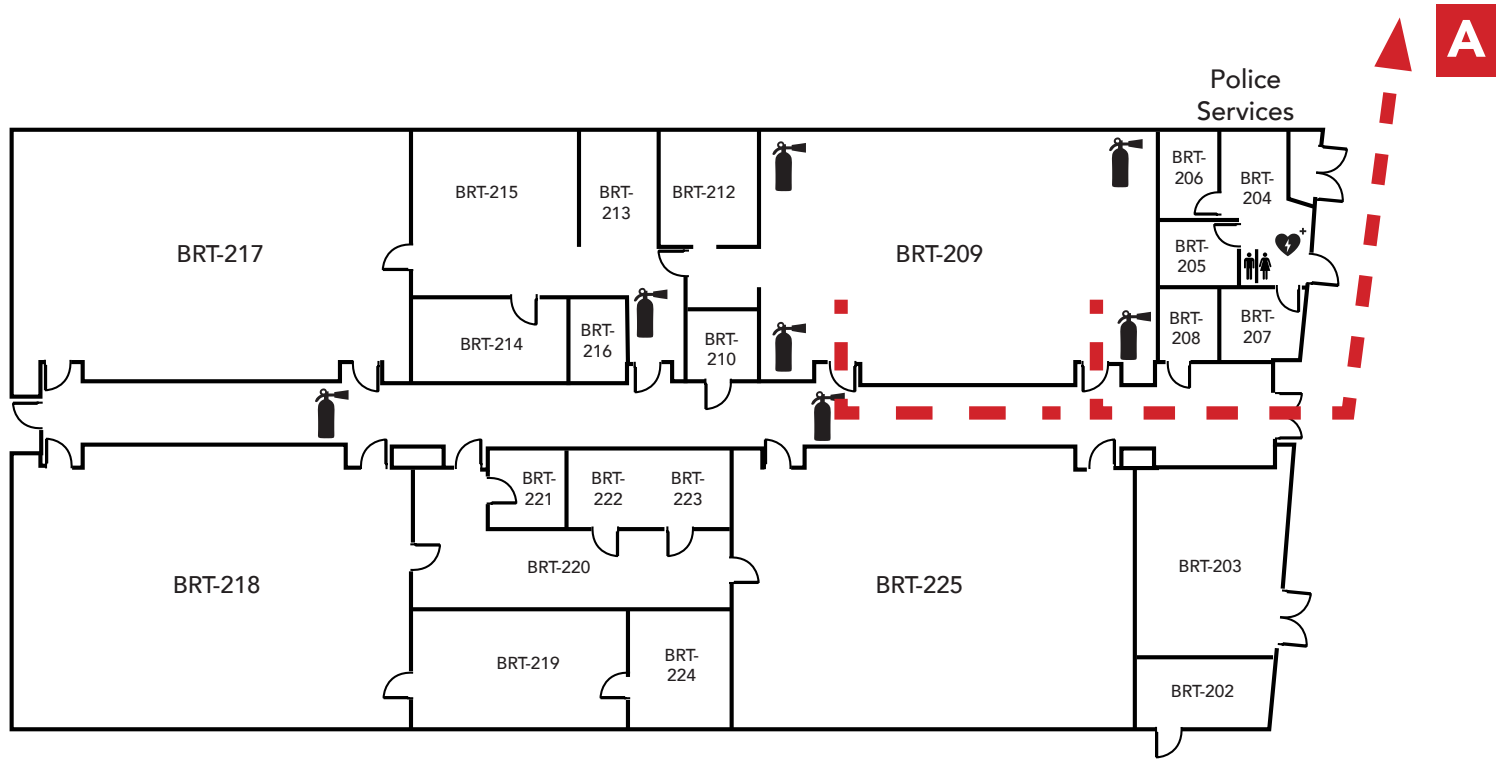

LEGEND	
	- Restrooms
	- Fire Extinguishers
	- AED

Evacuation Assembly Sites

- **A** - Parking Lot
- **B** - Pioneer Square

LOS MEDANOS
COLLEGE

Brentwood Center

Building 200

1351 Pioneer Square, Brentwood, CA 94513

Emergency Phone: 911 (911 from most campus phones)
(925) 646-2441 (from a cell phone)