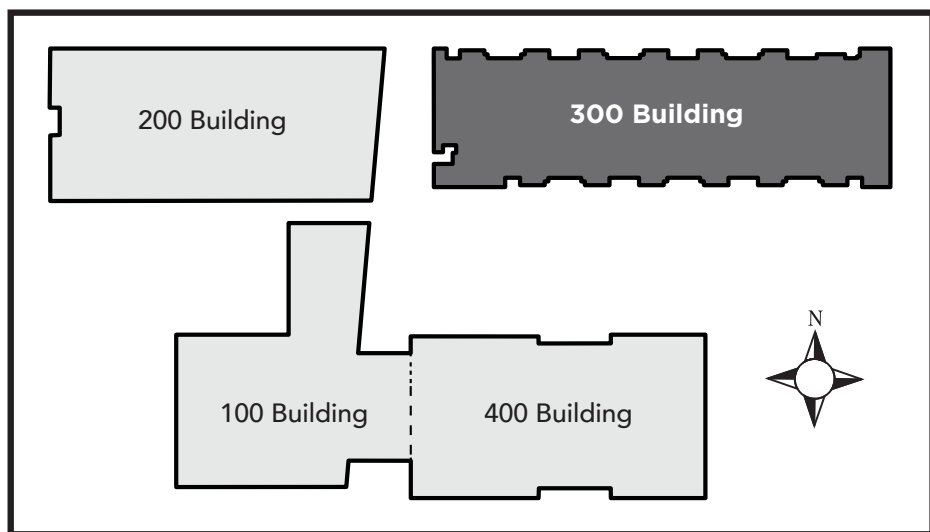

LOS MEDANOS COLLEGE

Brentwood Center

Campus

1351 Pioneer Square, Brentwood, CA 94513

Emergency Phone: 911 (911 from most campus phones)
(925) 646-2441 (from a cell phone)

LEGEND	
	- Restrooms
	- Fire Extinguishers