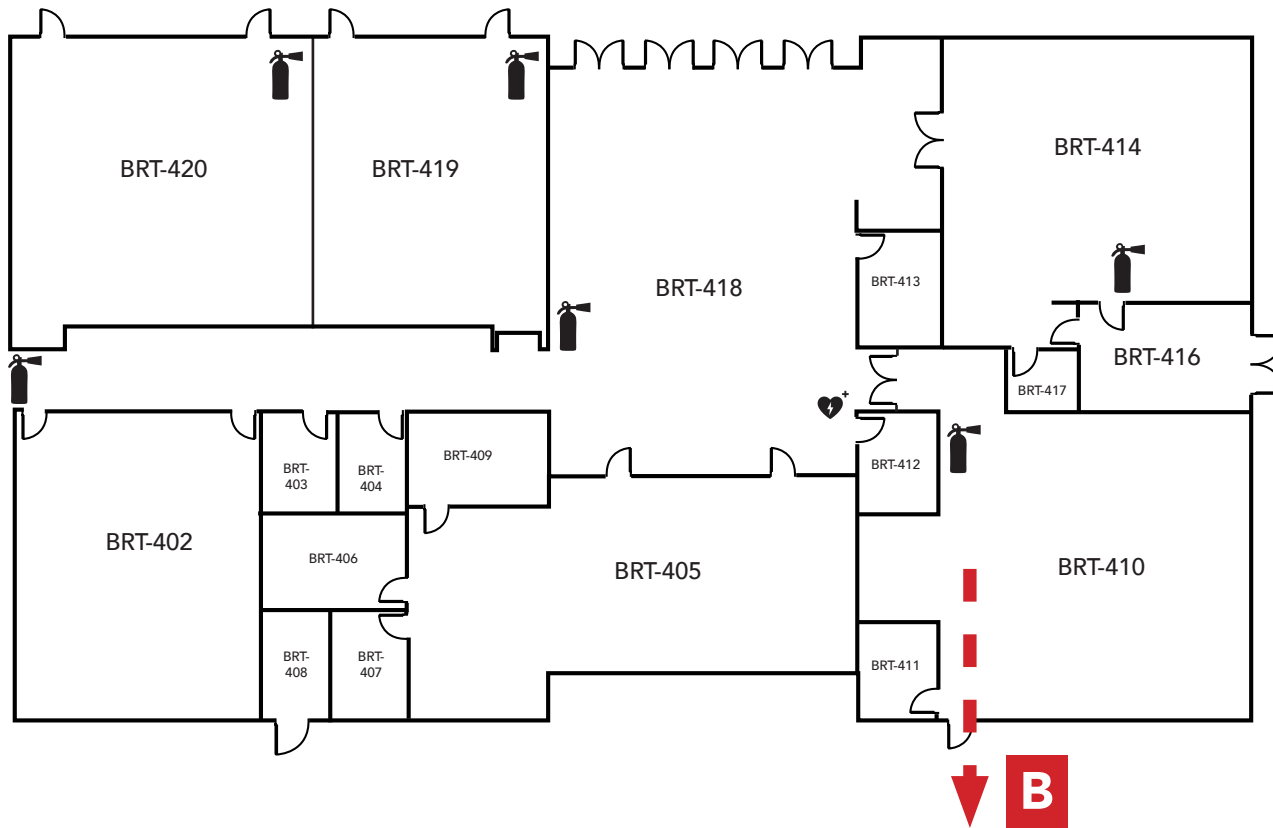

Evacuation Assembly Sites

- A** - Parking Lot
- B** - Pioneer Square

LOS MEDANOS
COLLEGE

Brentwood Center

Building 400

1351 Pioneer Square, Brentwood, CA 94513

Emergency Phone: 911 (911 from most campus phones)
(925) 646-2441 (from a cell phone)