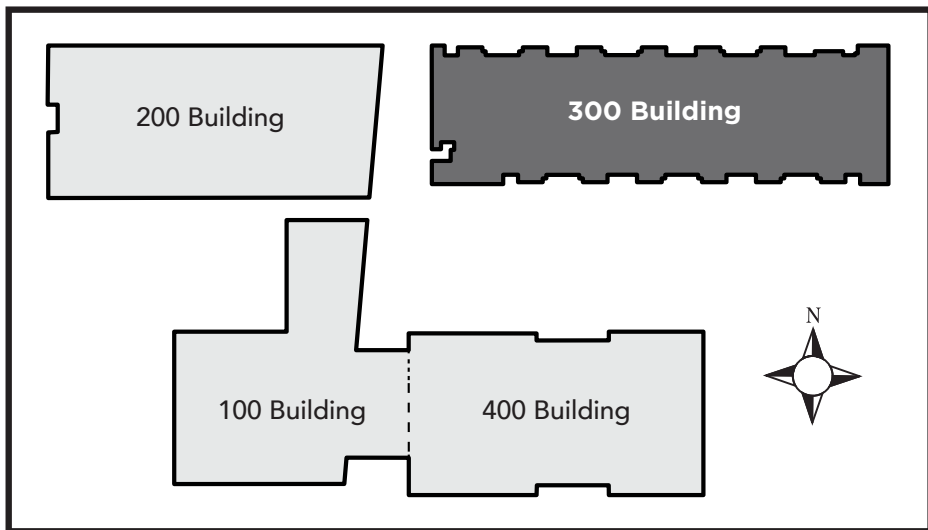

LEGEND	
	- Restrooms
	- Fire Extinguishers

Evacuation Assembly Sites

- A** - Parking Lot
- B** - Pioneer Square

LOS MEDANOS
COLLEGE

Brentwood Center

Building 300

1351 Pioneer Square, Brentwood, CA 94513

Emergency Phone: 911 (911 from most campus phones)
(925) 646-2441 (from a cell phone)