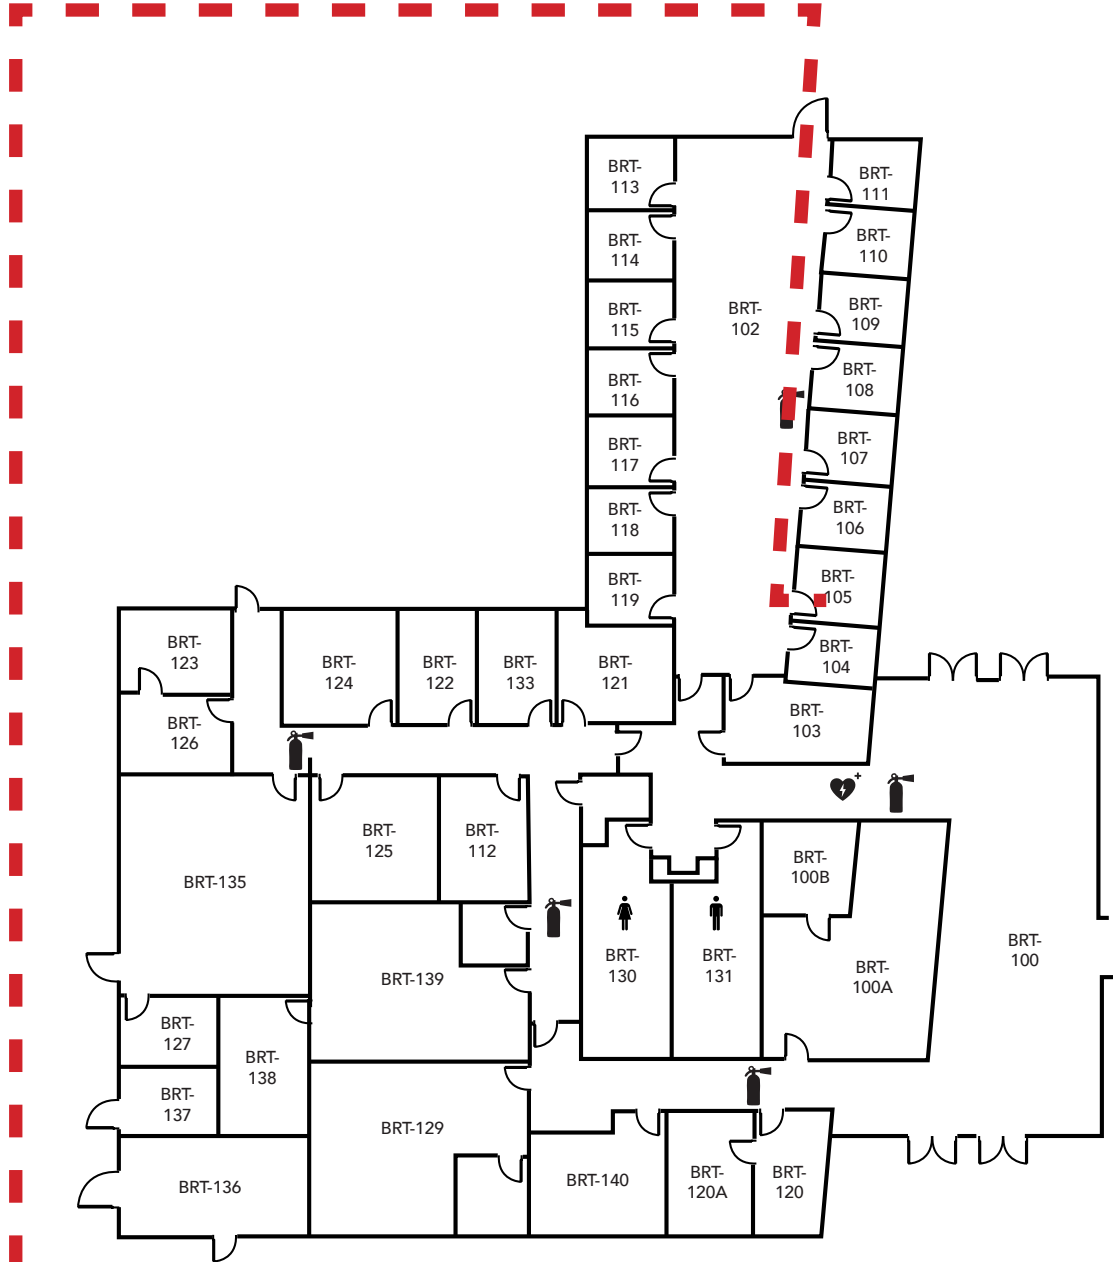

Emergency Phone: 911 (911 from most campus phones)
(925) 646-2441 (from a cell phone)

Evacuation Assembly Sites

- **A** - Parking Lot
- **B** - Pioneer Square

LEGEND	
	- Restrooms
	- Fire Extinguishers
	- AED

**LOS MEDANOS
COLLEGE**

Brentwood Center
Building 100
1351 Pioneer Square, Brentwood, CA 94513