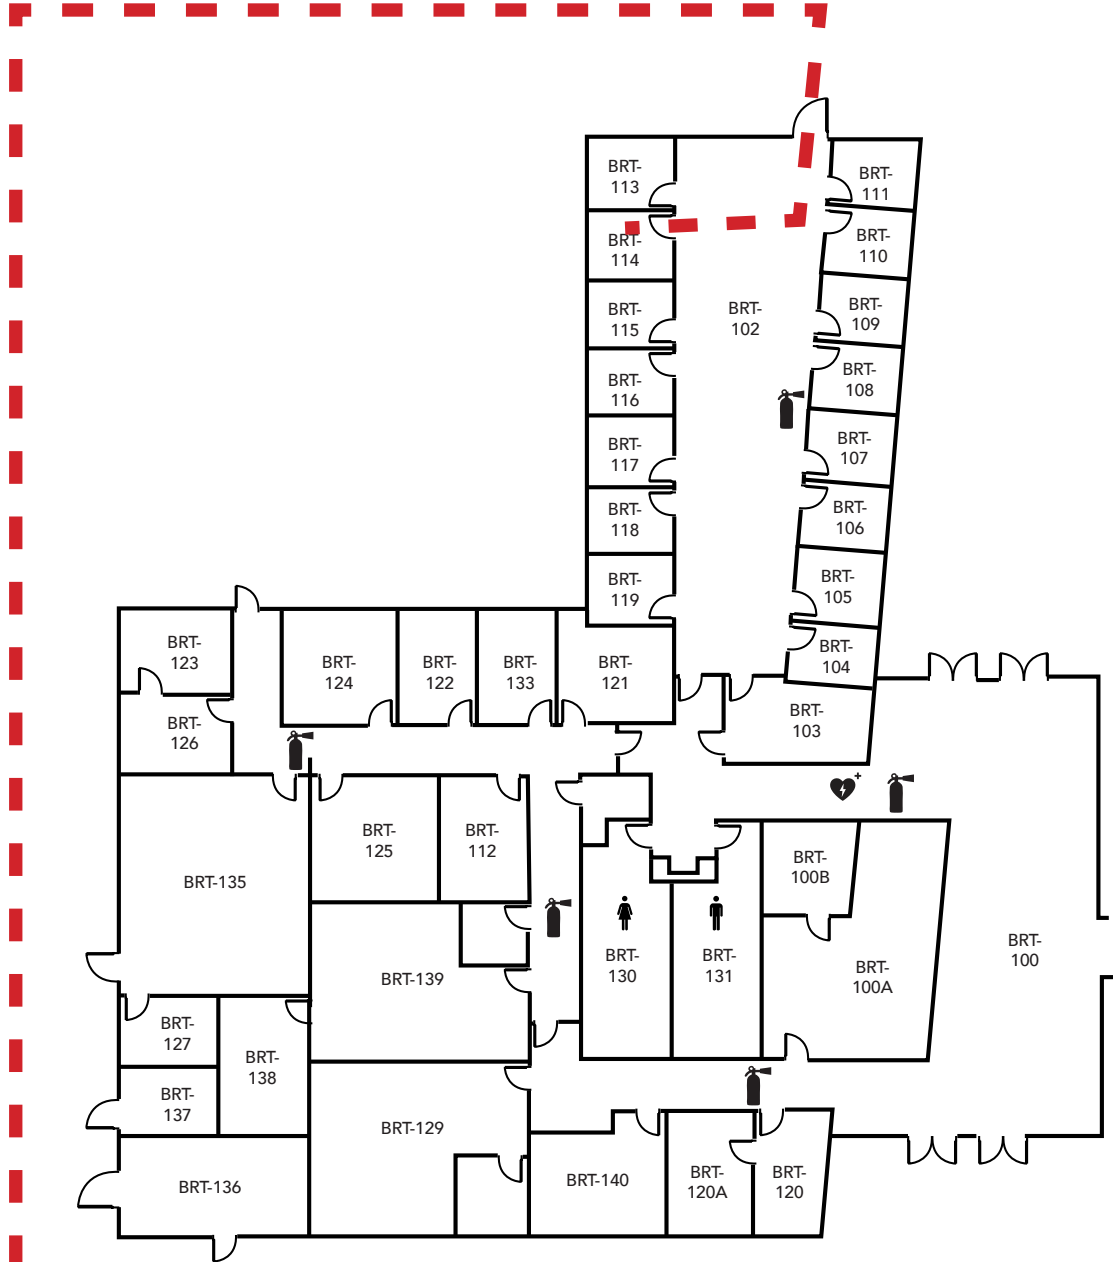

Emergency Phone: 911 (911 from most campus phones)
(925) 646-2441 (from a cell phone)

Evacuation Assembly Sites

- **A** - Parking Lot
- **B** - Pioneer Square

LEGEND	
	- Restrooms
	- Fire Extinguishers
	- AED

**LOS MEDANOS
COLLEGE**

Brentwood Center
Building 100
1351 Pioneer Square, Brentwood, CA 94513