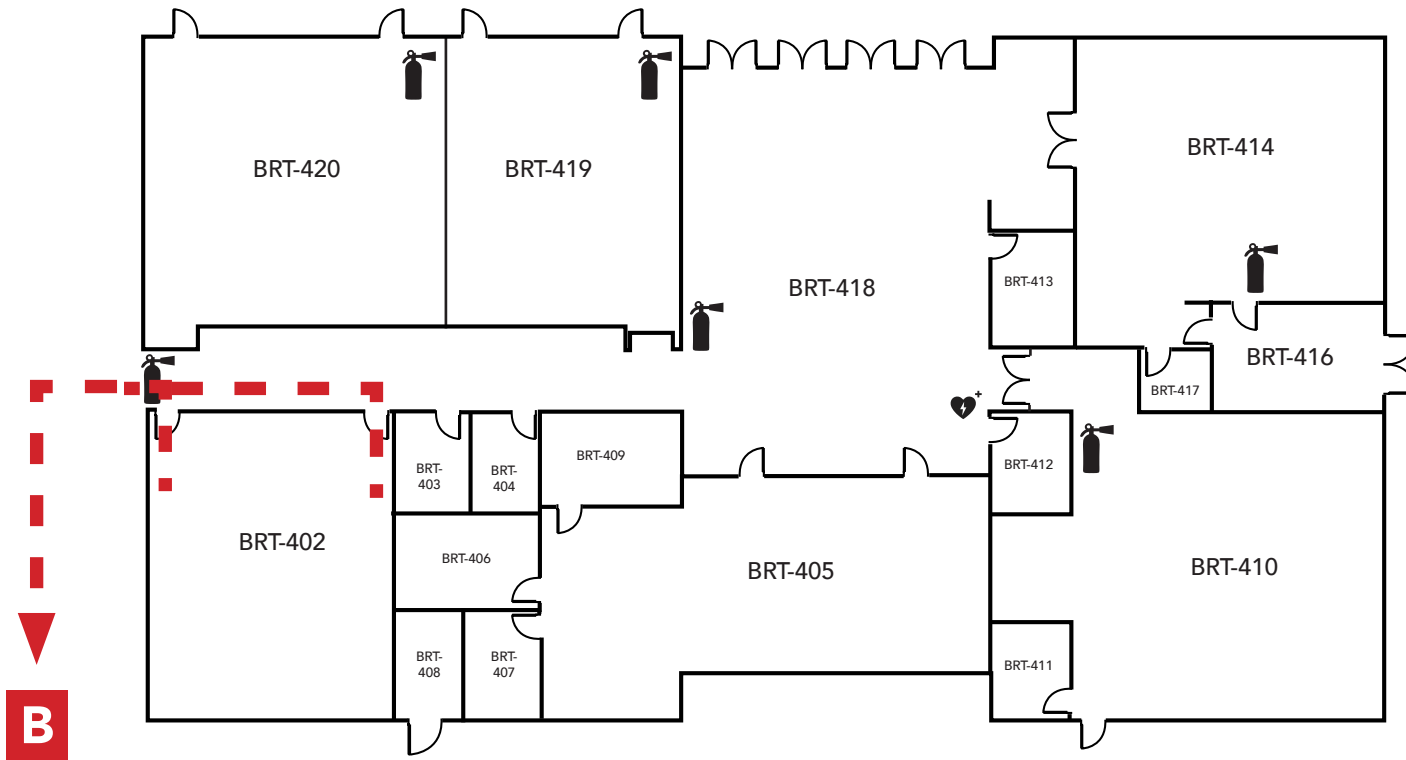

LEGEND	
	- Restrooms
	- Fire Extinguishers
	- AED

Evacuation Assembly Sites

- **A** - Parking Lot
- **B** - Pioneer Square

LOS MEDANOS
COLLEGE

Brentwood Center

Building 400

1351 Pioneer Square, Brentwood, CA 94513

Emergency Phone: 911 (911 from most campus phones)
(925) 646-2441 (from a cell phone)