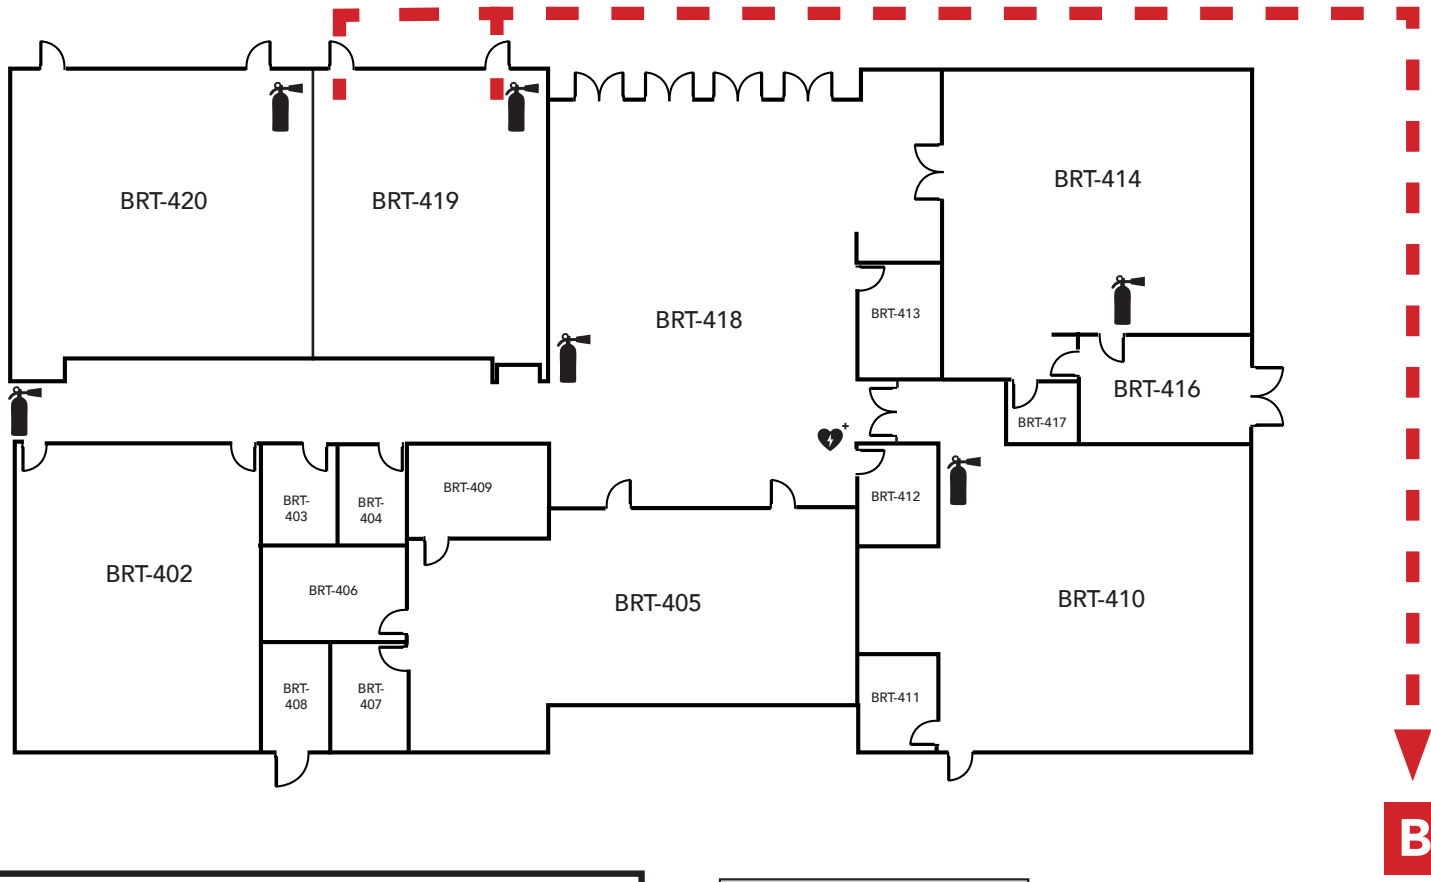

Evacuation Assembly Sites

- A** - Parking Lot
- B** - Pioneer Square

LOS MEDANOS
COLLEGE

Brentwood Center

Building 400

1351 Pioneer Square, Brentwood, CA 94513

Emergency Phone: 911 (911 from most campus phones)
(925) 646-2441 (from a cell phone)