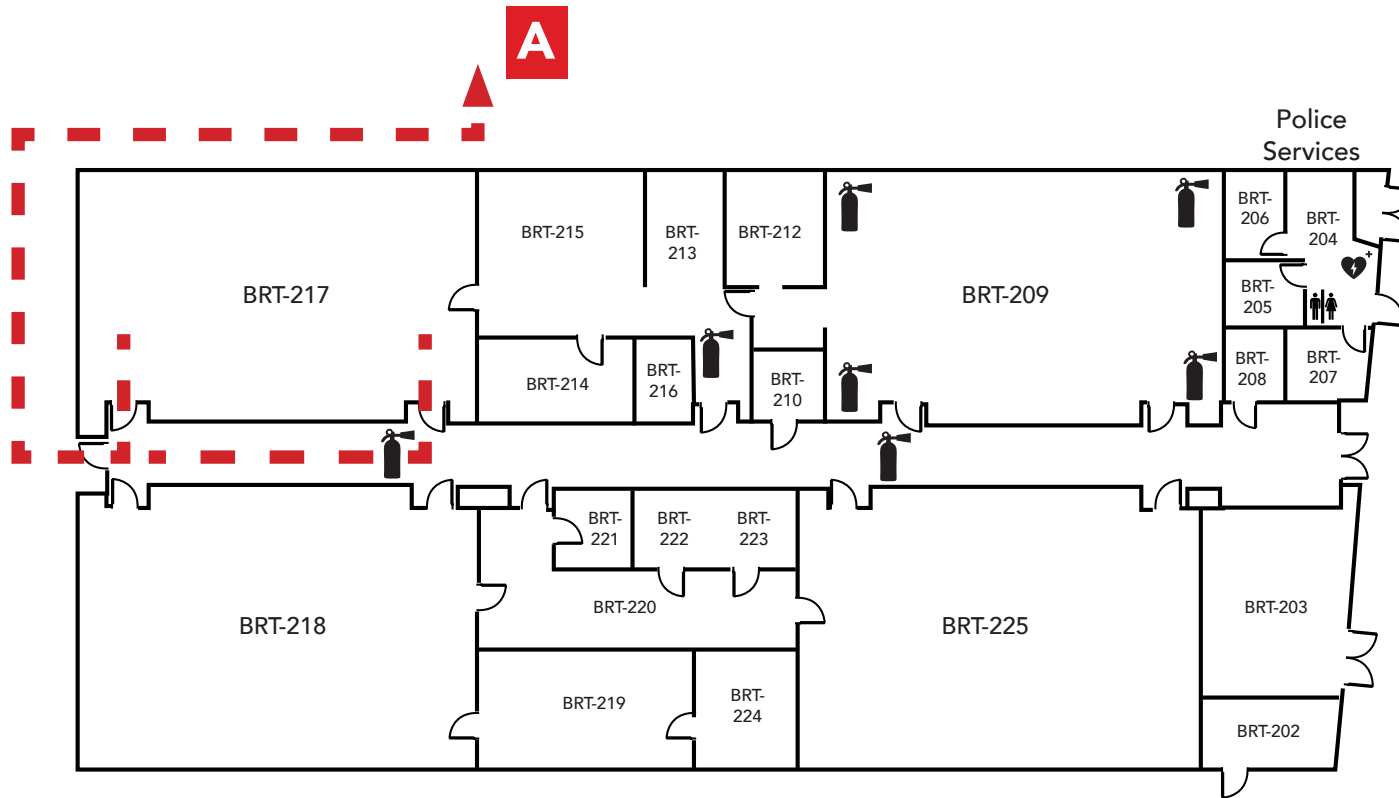

LEGEND	
	- Restrooms
	- Fire Extinguishers

Evacuation Assembly Sites

- A** - Parking Lot
- B** - Pioneer Square

LOS MEDANOS
COLLEGE

Brentwood Center

Building 300

1351 Pioneer Square, Brentwood, CA 94513

Emergency Phone: 911 (911 from most campus phones)
(925) 646-2441 (from a cell phone)