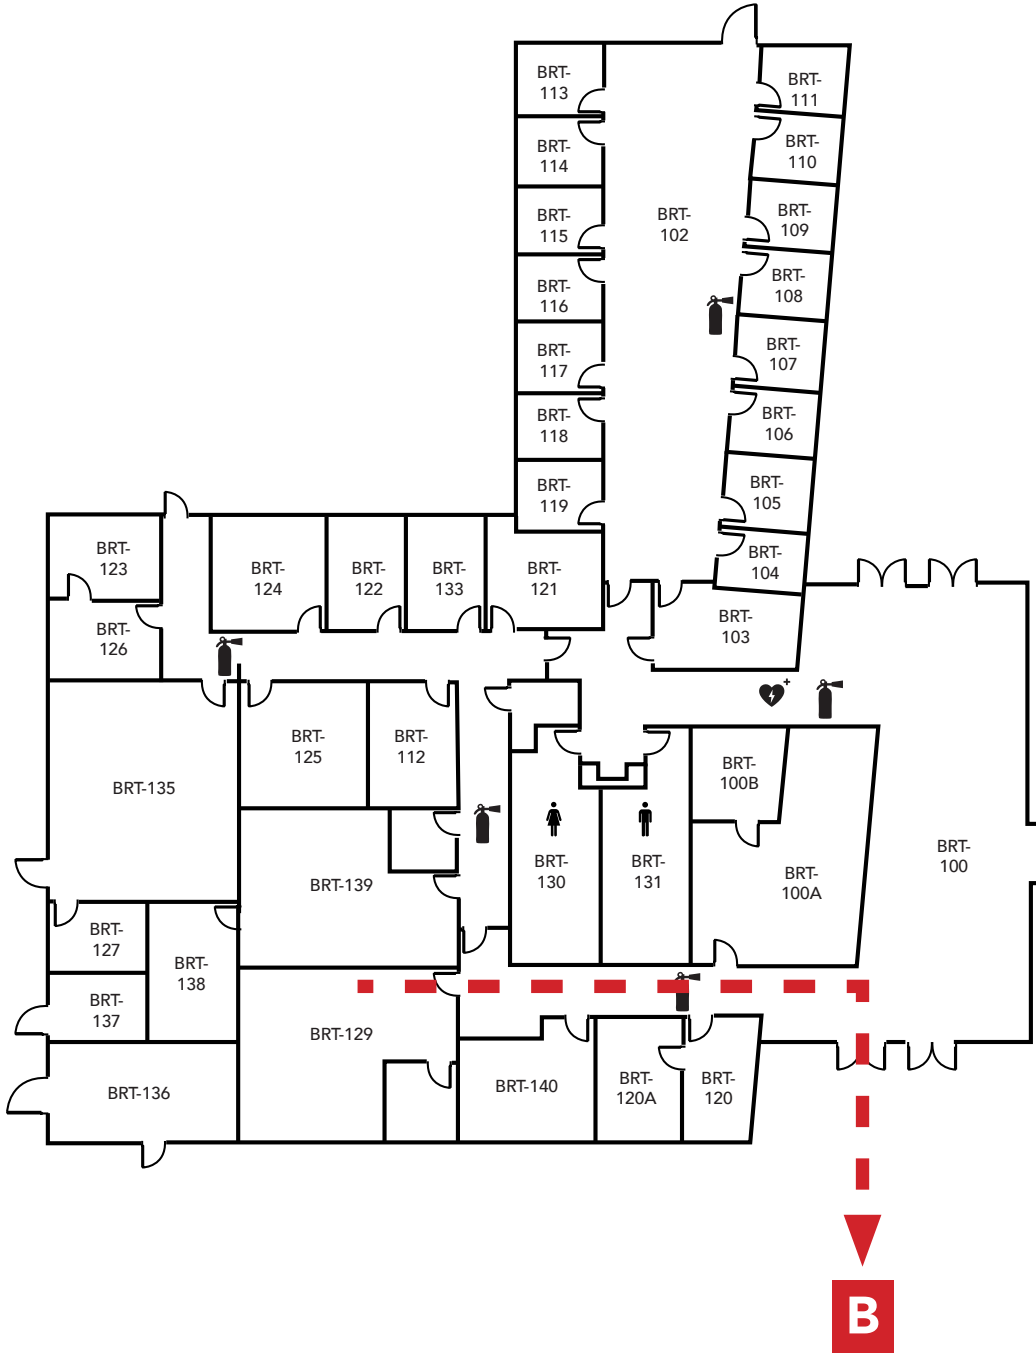

Emergency Phone: 911 (911 from most campus phones)
(925) 646-2441 (from a cell phone)

Evacuation Assembly Sites

- **A** - Parking Lot
- **B** - Pioneer Square

LEGEND	
	- Restrooms
	- Fire Extinguishers
	- AED

**LOS MEDANOS
COLLEGE**

Brentwood Center
Building 100
1351 Pioneer Square, Brentwood, CA 94513