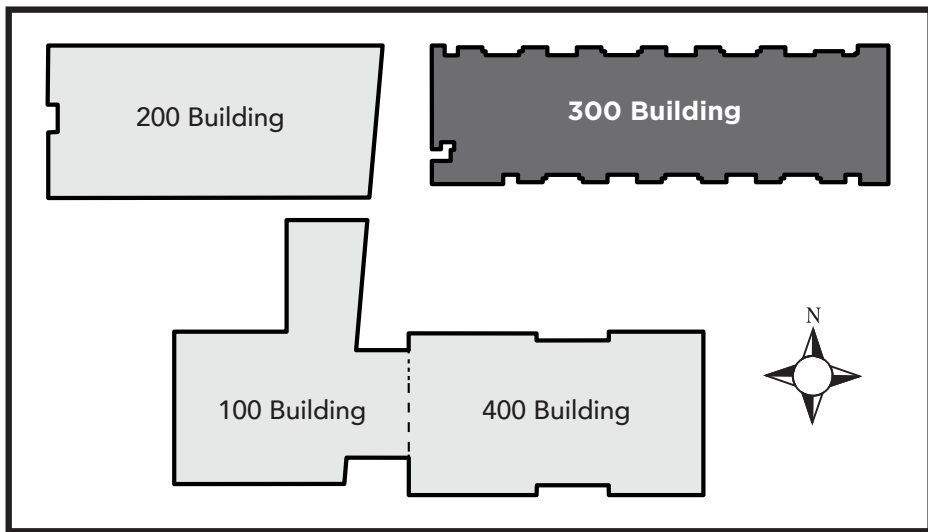

LEGEND	
	- Restrooms
	- Fire Extinguishers

Evacuation Assembly Sites

- A** - Parking Lot
- B** - Pioneer Square

LOS MEDANOS
COLLEGE

Brentwood Center

Building 300

1351 Pioneer Square, Brentwood, CA 94513

Emergency Phone: 911 (911 from most campus phones)
(925) 646-2441 (from a cell phone)