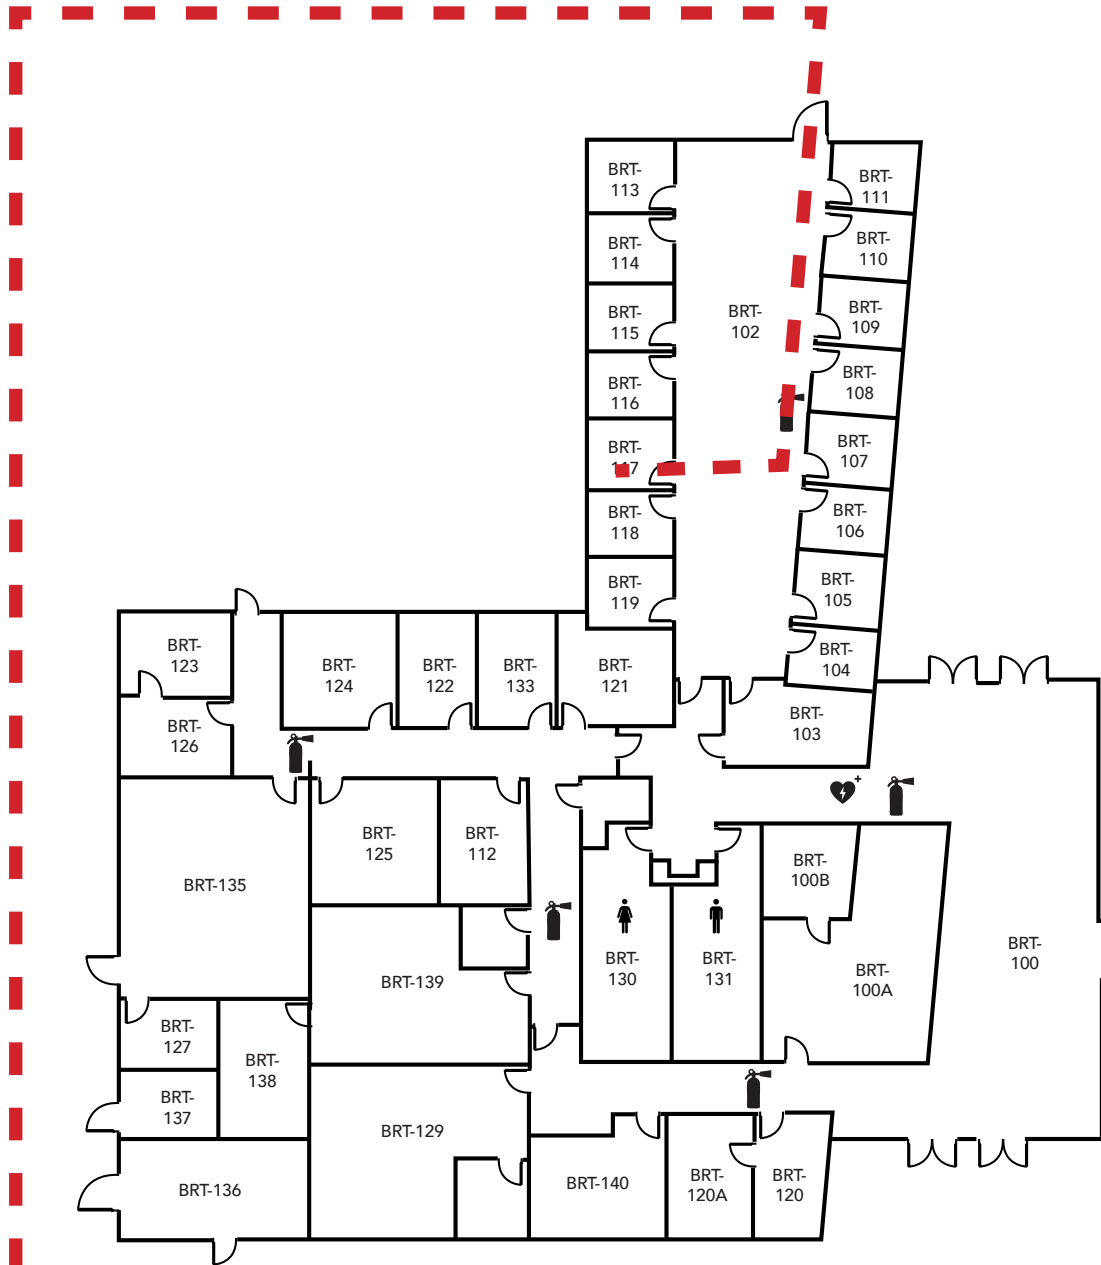

Emergency Phone: 911 (911 from most campus phones)
(925) 646-2441 (from a cell phone)

Evacuation Assembly Sites

- **A** - Parking Lot
- **B** - Pioneer Square

LEGEND	
	- Restrooms
	- Fire Extinguishers
	- AED

LOS MEDANOS COLLEGE

Brentwood Center
Building 100
1351 Pioneer Square, Brentwood, CA 94513