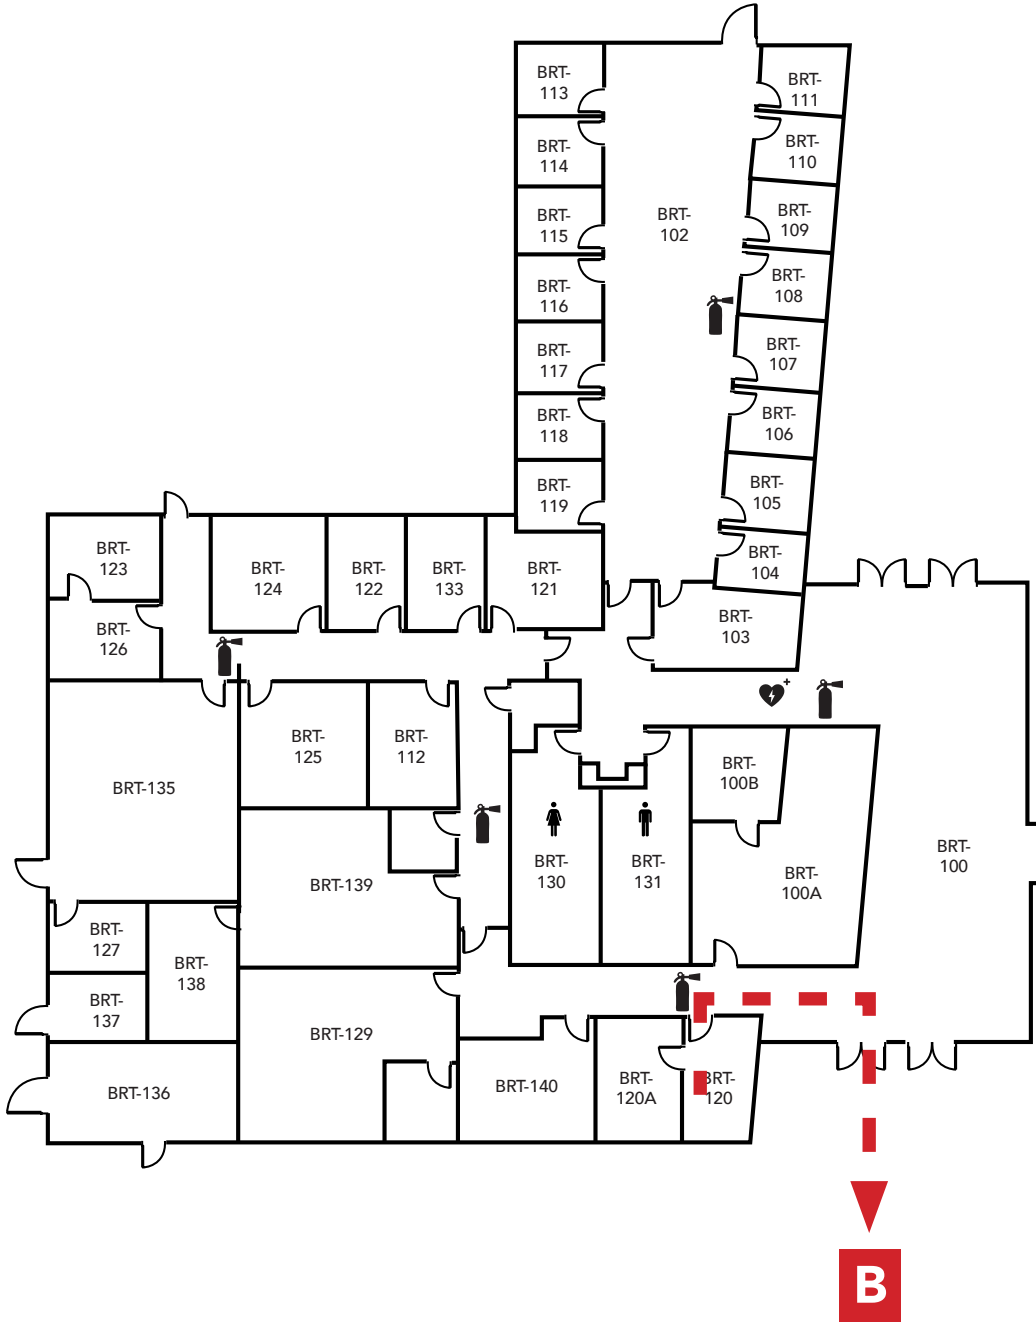

Emergency Phone: 911 (911 from most campus phones)
(925) 646-2441 (from a cell phone)

Evacuation Assembly Sites

- **A** - Parking Lot
- **B** - Pioneer Square

LEGEND	
	- Restrooms
	- Fire Extinguishers
	- AED

**LOS MEDANOS
COLLEGE**

Brentwood Center
Building 100
1351 Pioneer Square, Brentwood, CA 94513