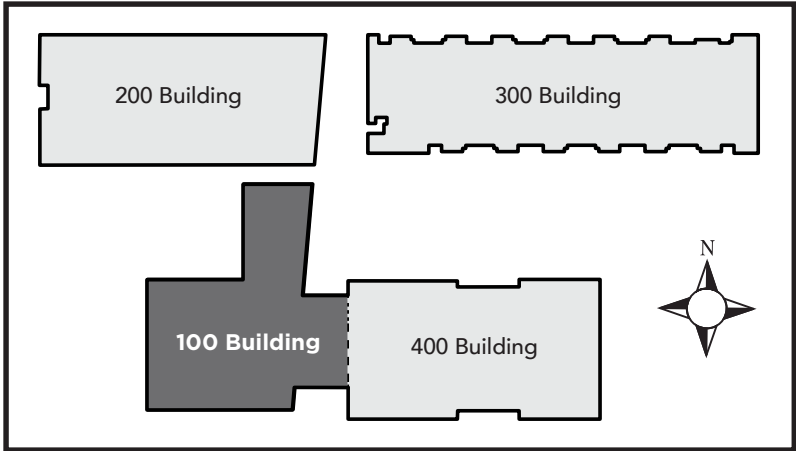

Emergency Phone: 911 (911 from most campus phones)
 (925) 646-2441 (from a cell phone)

Evacuation Assembly Sites

- A** - Parking Lot
- B** - Pioneer Square

LOS MEDANOS COLLEGE

Brentwood Center
 Building 100
 1351 Pioneer Square, Brentwood, CA 94513