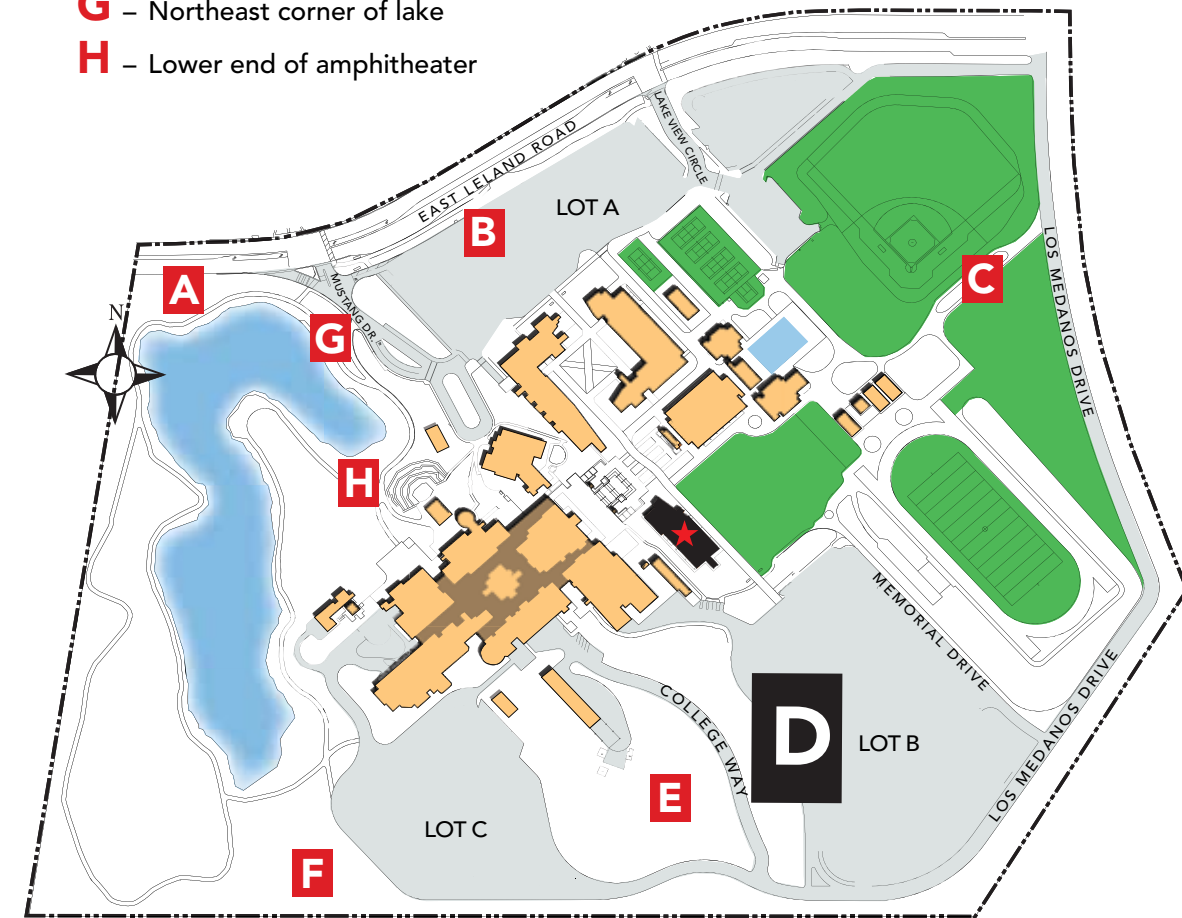

## Evacuation Assembly Sites

- A** – Marquee on East Leland Road
- B** – Walkway at Lot A on East Leland Road
- C** – Walkway between baseball and softball fields at Los Medanos Drive
- D** – Sloped area west of Lot B
- E** – Sloped area west of College Way
- F** – Area west of Lot C
- G** – Northeast corner of lake
- H** – Lower end of amphitheater

**LOS MEDANOS  
COLLEGE**

**MATH BUILDING • FLOOR 2**

2700 East Leland Rd., Pittsburg CA

**KEY**

= Maintenance Closet	= Restroom
= Elevator	= Rescue Area
= Fire Extinguisher	

**Emergency Phone: 9-1-1 (9-9-1-1 from most campus phones)**

**925-646-2441 (from cell phone)**