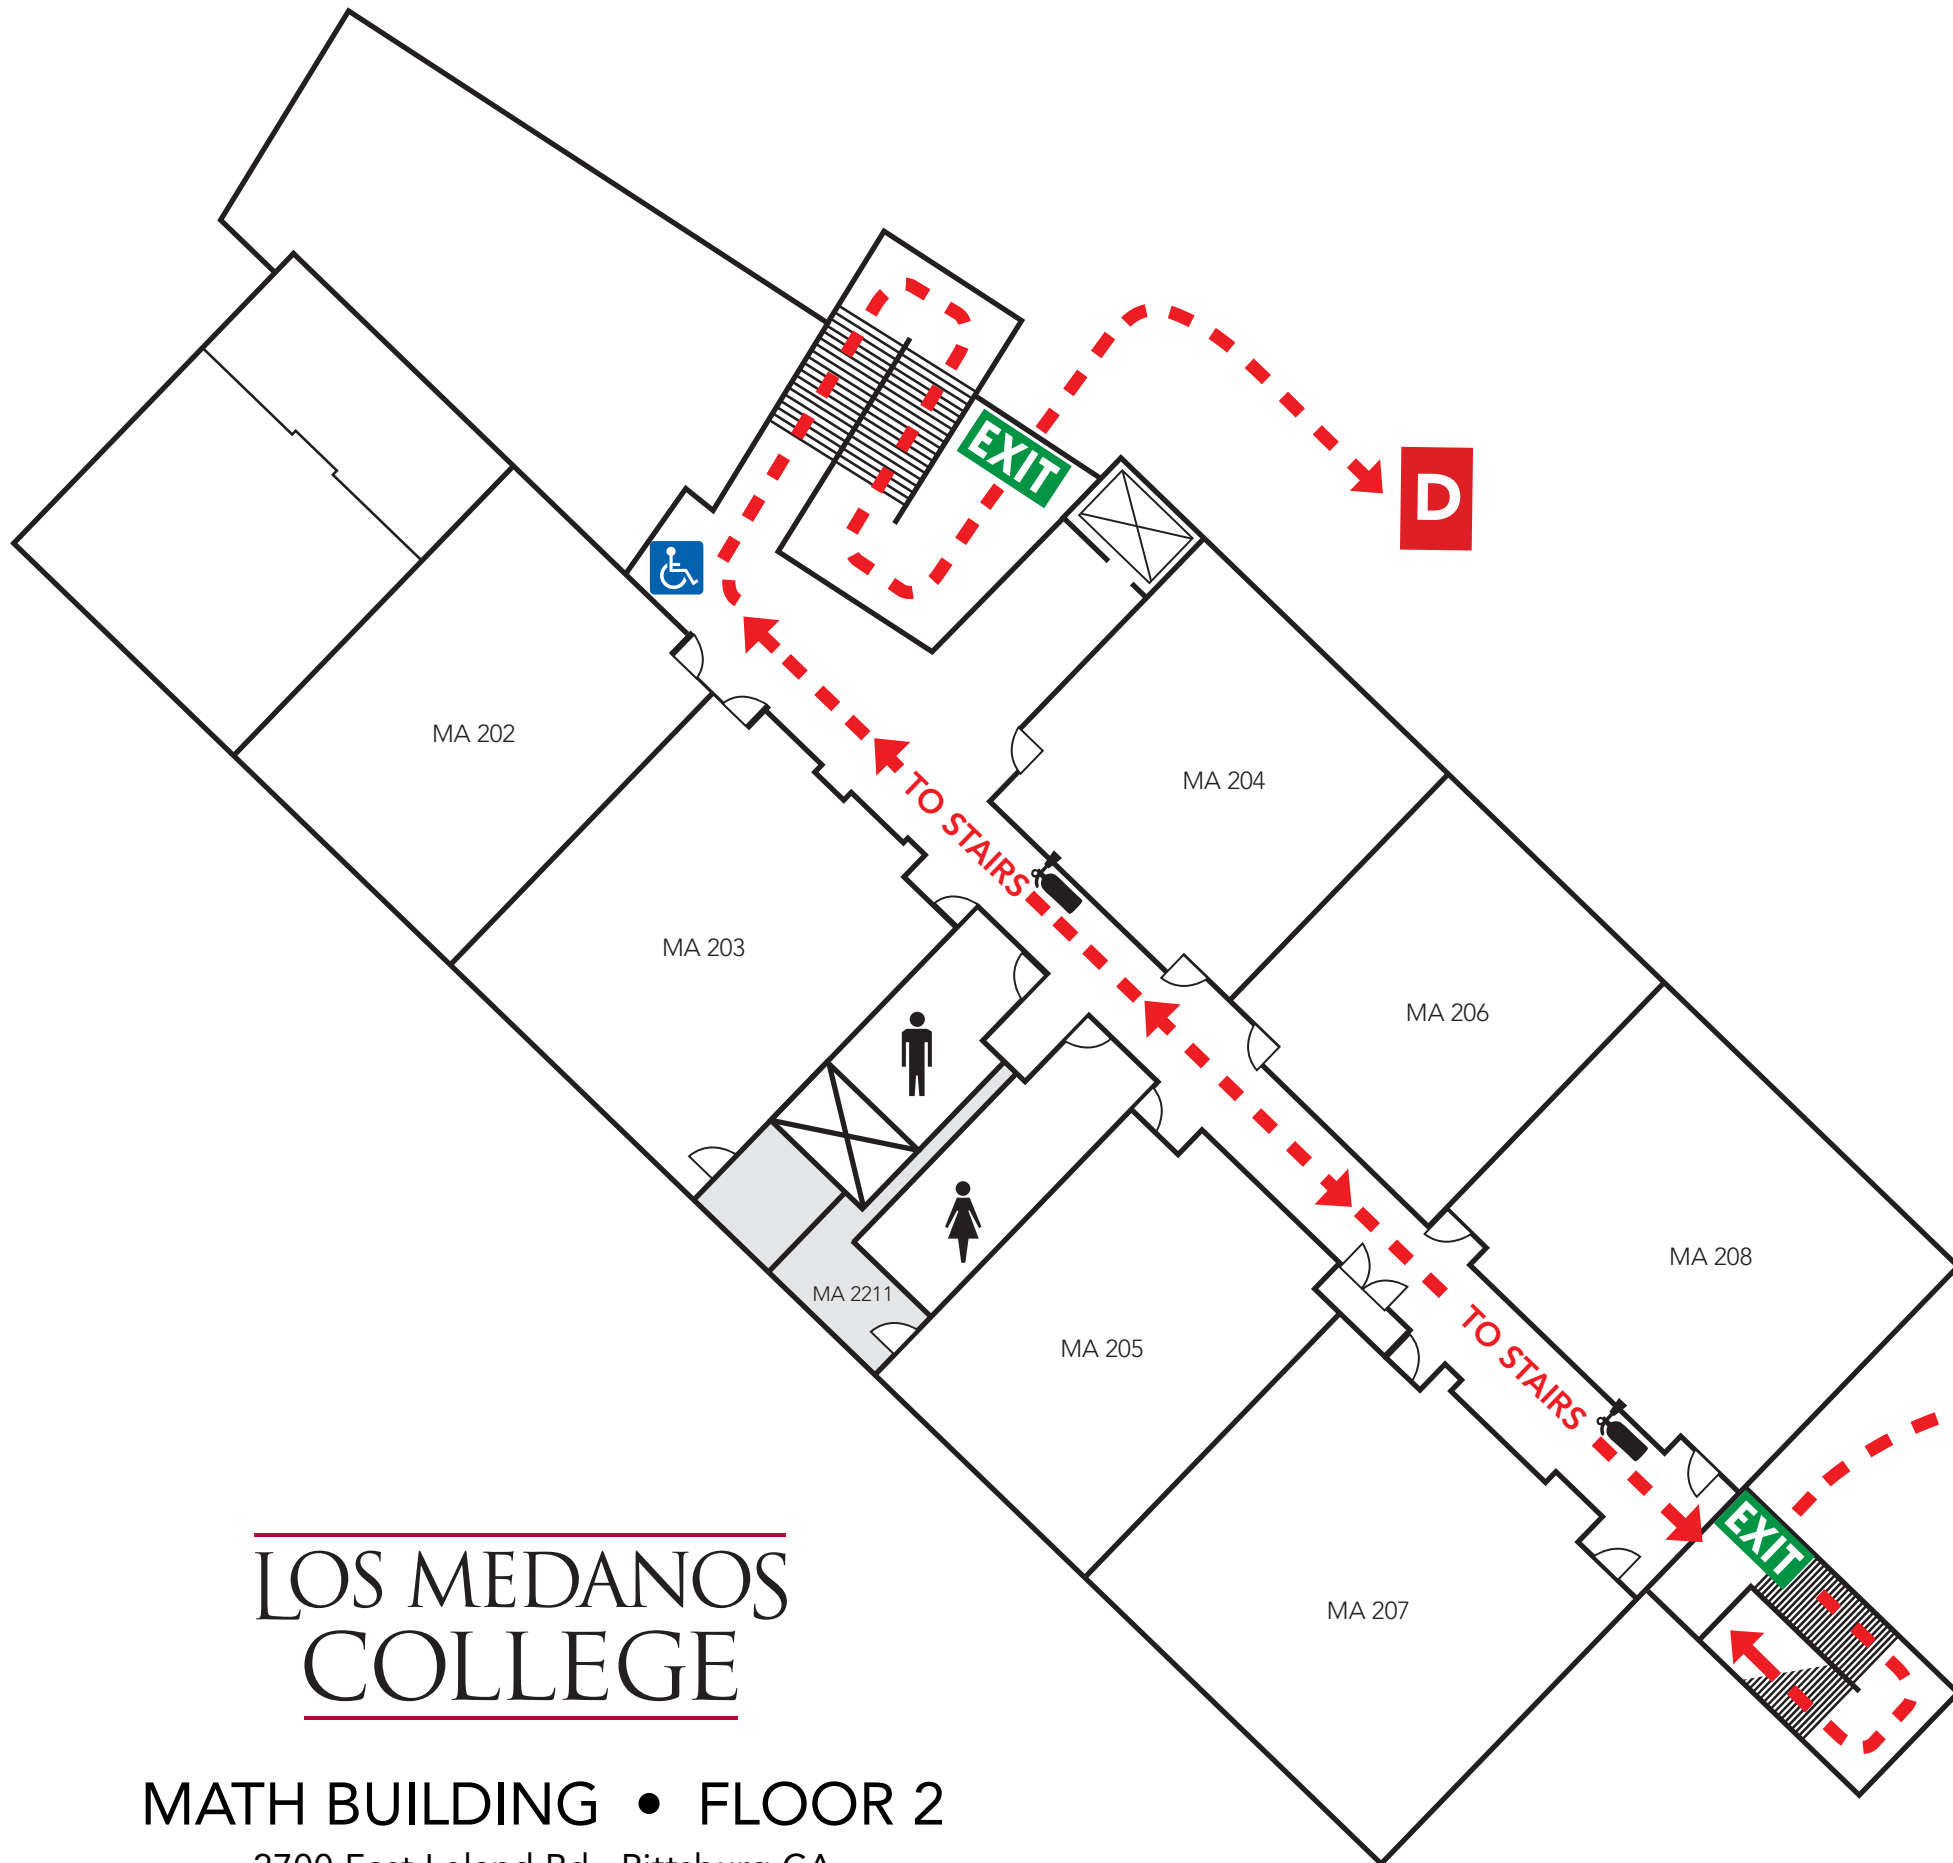

## Evacuation Assembly Sites

- A** – Marquee on East Leland Road
- B** – Walkway at Lot A on East Leland Road
- C** – Walkway between baseball and softball fields at Los Medanos Drive
- D** – Sloped area west of Lot B
- E** – Sloped area west of College Way
- F** – Area west of Lot C
- G** – Northeast corner of lake
- H** – Lower end of amphitheater

**LOS MEDANOS  
COLLEGE**

**MATH BUILDING • FLOOR 2**

2700 East Leland Rd., Pittsburg CA

**KEY**

= Maintenance Closet	= Restroom
= Elevator	= Rescue Area
= Fire Extinguisher	

**Emergency Phone: 9-1-1 (9-9-1-1 from most campus phones)**

**925-646-2441 (from cell phone)**