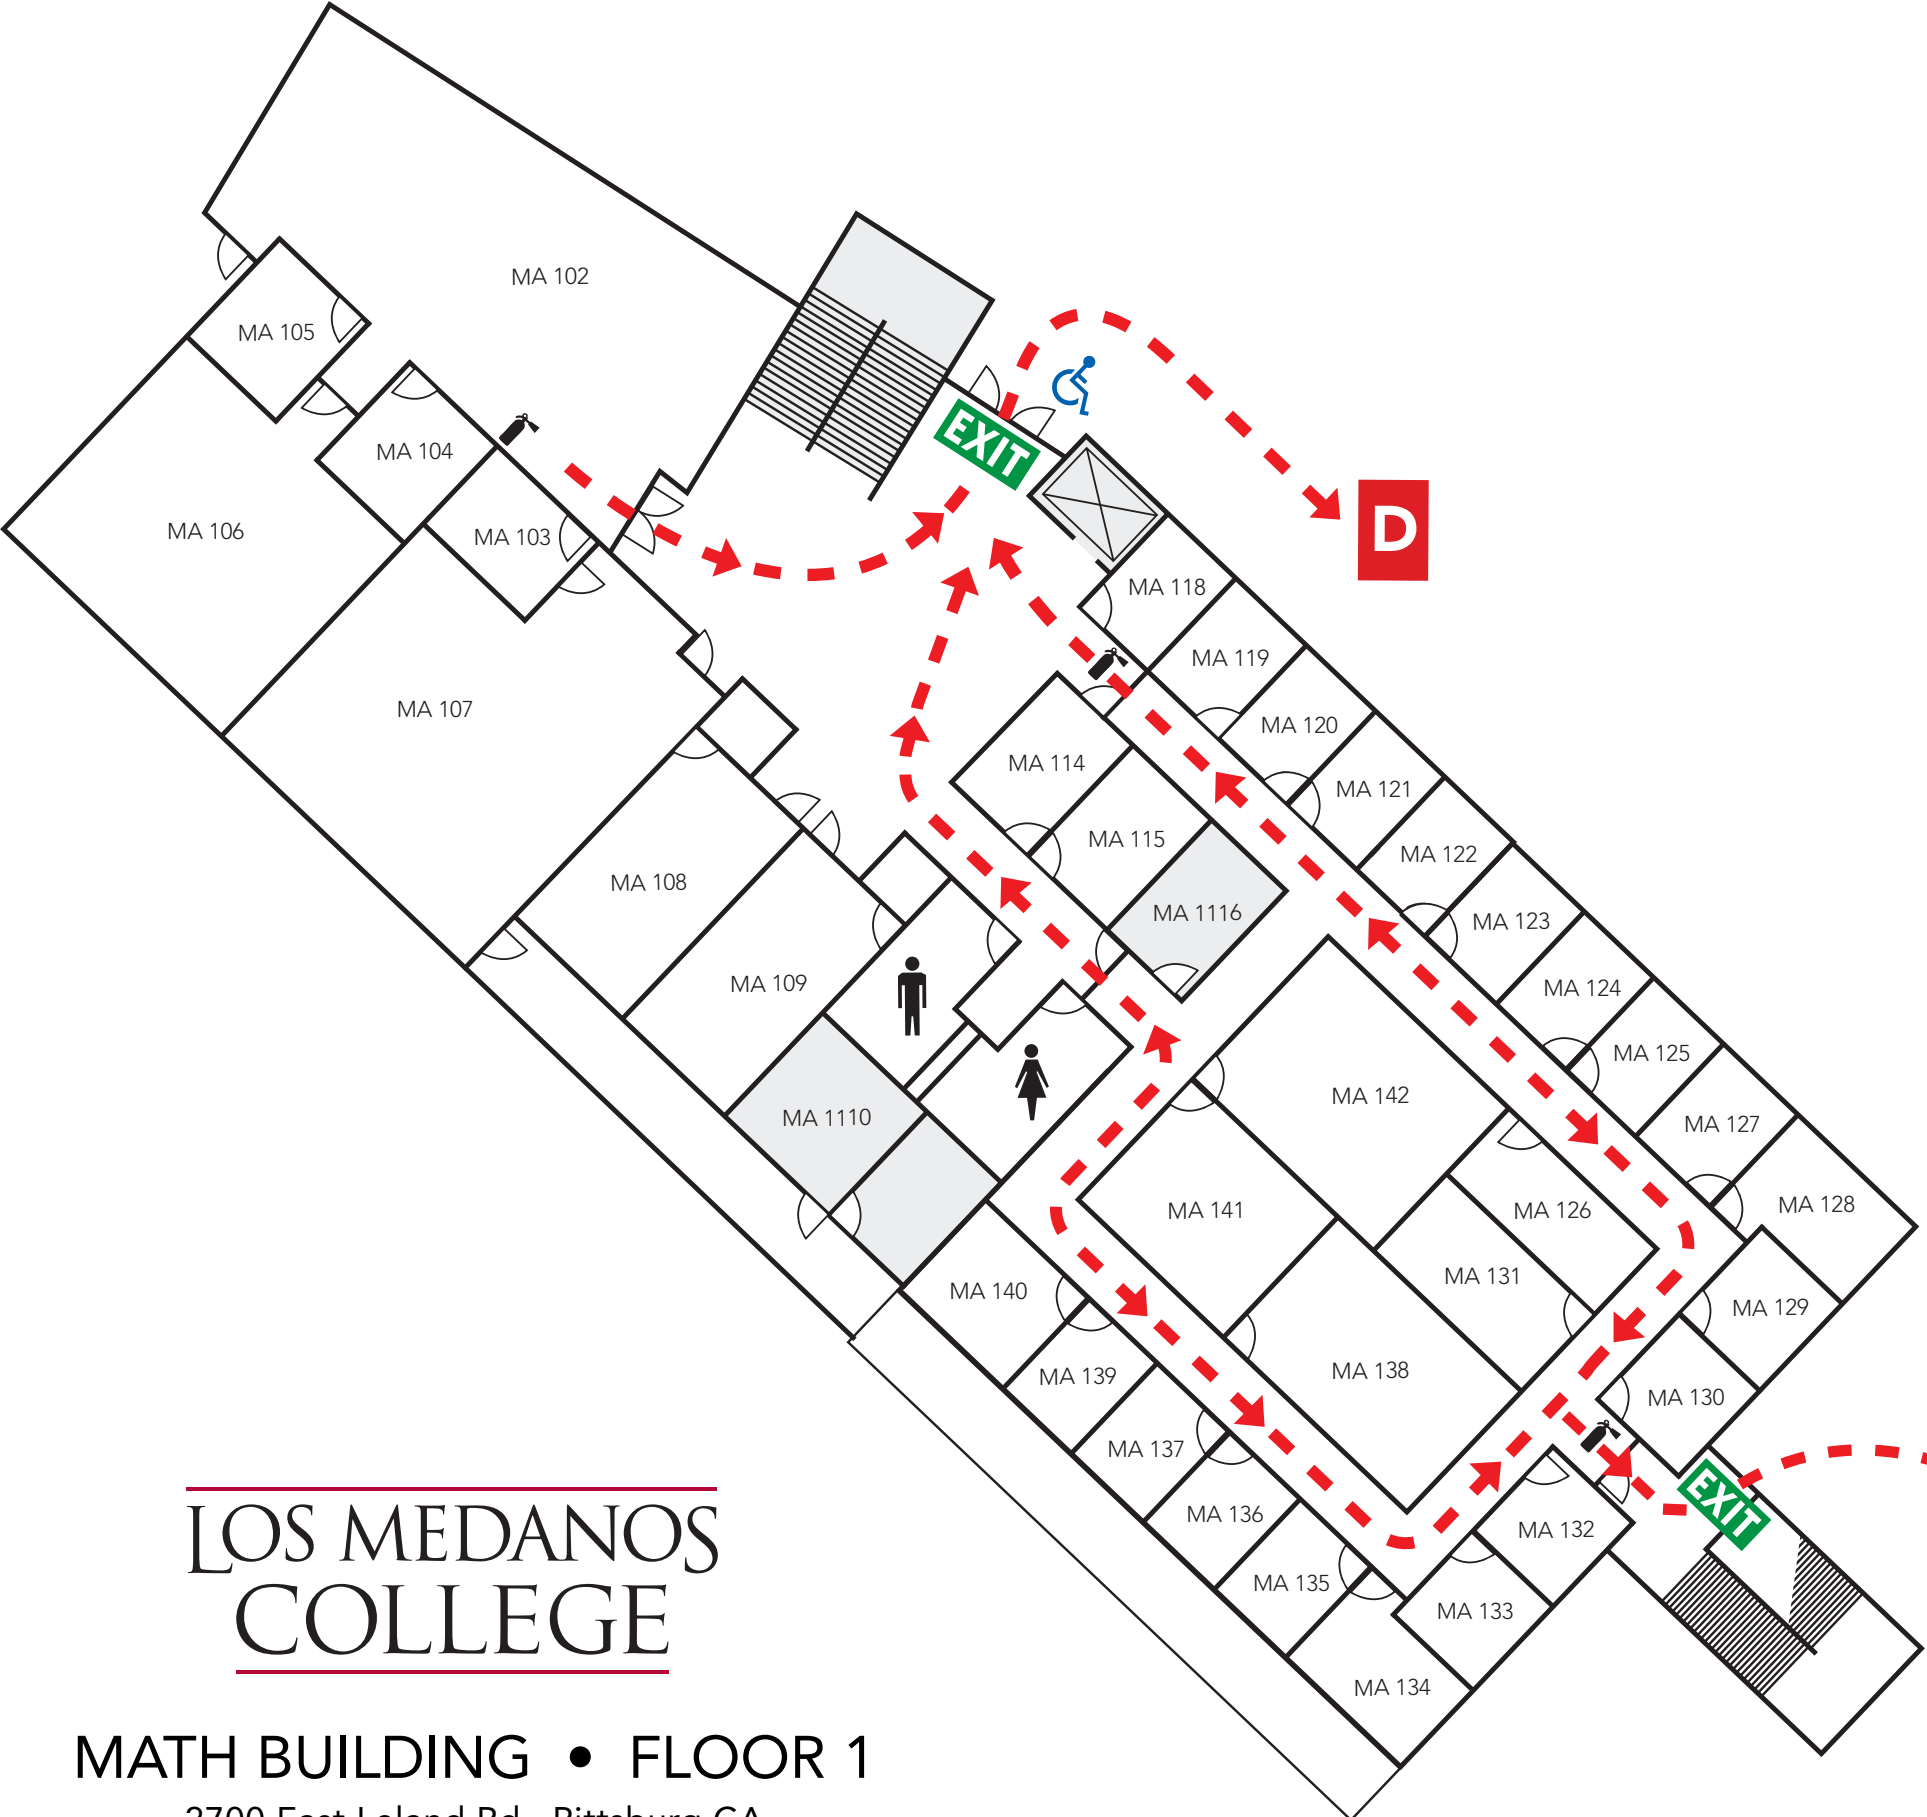

Evacuation Assembly Sites

- A** – Marquee on East Leland Road
- B** – Walkway at Lot A on East Leland Road
- C** – Walkway between baseball and softball fields at Los Medanos Drive
- D** – Sloped area west of Lot B
- E** – Sloped area west of College Way
- F** – Area west of Lot C
- G** – Northeast corner of lake
- H** – Lower end of amphitheater

KEY

	= Maintenance Closet		= Restroom
	= Elevator		= Handicap Accessible
	= Fire Extinguisher		

LOS MEDANOS COLLEGE

MATH BUILDING • FLOOR 1
 2700 East Leland Rd., Pittsburg CA

Emergency Phone: 9-1-1 (9-9-1-1 from most campus phones)
925-646-2441 (from cell phone)