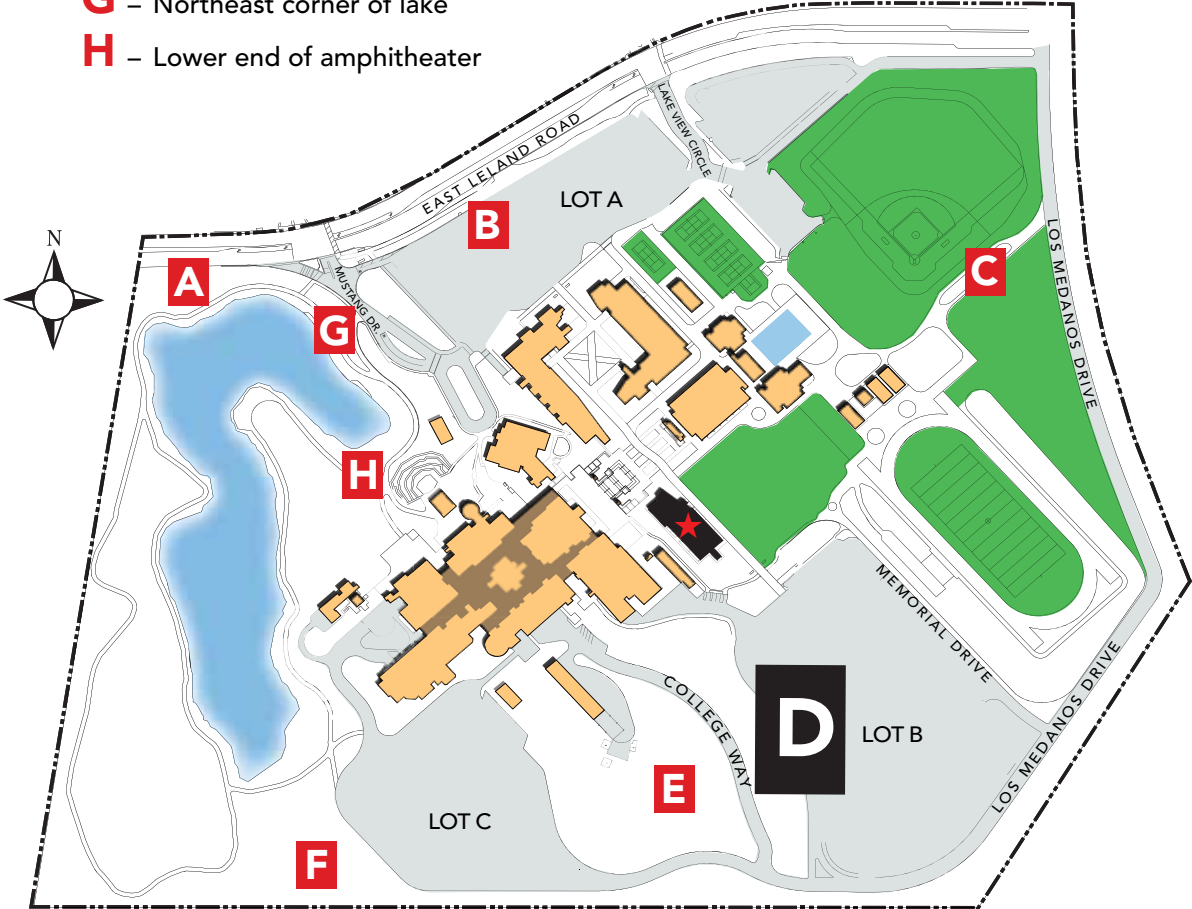

Evacuation Assembly Sites

- A** – Marquee on East Leland Road
- B** – Walkway at Lot A on East Leland Road
- C** – Walkway between baseball and softball fields at Los Medanos Drive
- D** – Sloped area west of Lot B
- E** – Sloped area west of College Way
- F** – Area west of Lot C
- G** – Northeast corner of lake
- H** – Lower end of amphitheater

KEY

	= Maintenance Closet		= Restroom
	= Elevator		= Handicap Accessible
	= Fire Extinguisher		

LOS MEDANOS COLLEGE

MATH BUILDING • FLOOR 1
 2700 East Leland Rd., Pittsburg CA

Emergency Phone: 9-1-1 (9-9-1-1 from most campus phones)
925-646-2441 (from cell phone)