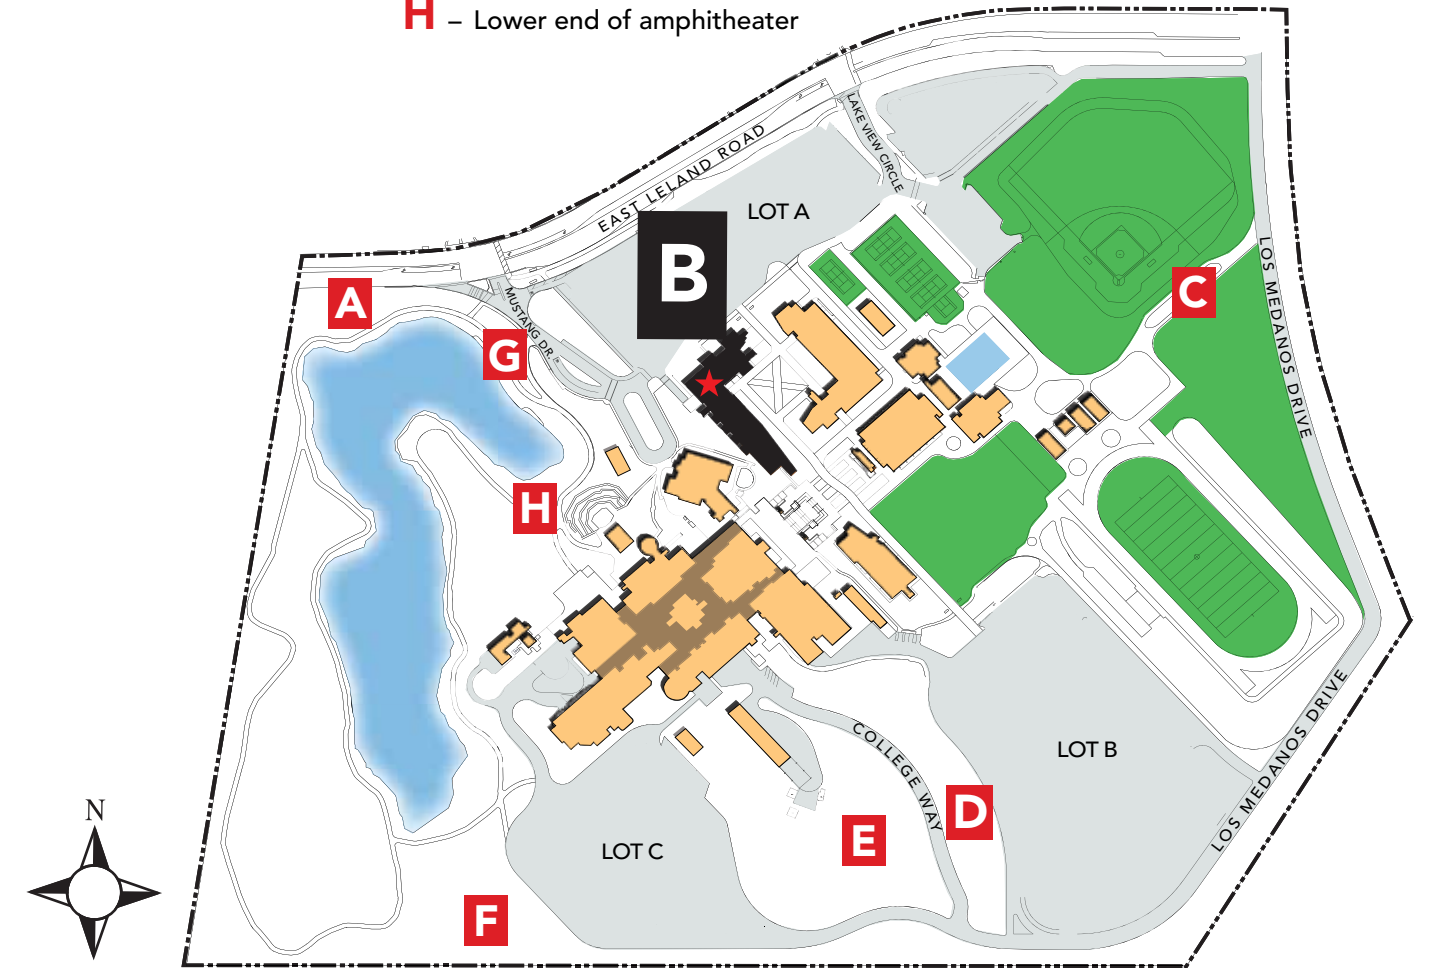

LOS MEDANOS COLLEGE

LIBRARY • FLOOR 2
2700 East Leland Rd., Pittsburg CA

Evacuation Assembly Sites

- A** – Marquee on East Leland Road
- B** – Walkway at Lot A on East Leland Road
- C** – Walkway between baseball and softball fields at Los Medanos Drive
- D** – Sloped area west of Lot B
- E** – Sloped area west of College Way
- F** – Area west of Lot C
- G** – Northeast corner of lake
- H** – Lower end of amphitheater

KEY

	= Maintenance Closet		= Restroom
	= Elevator		= Rescue Area
	= Fire Extinguisher		

Emergency Phone: 9-1-1 (9-9-1-1 from most campus phones)
925-646-2441 (from cell phone)