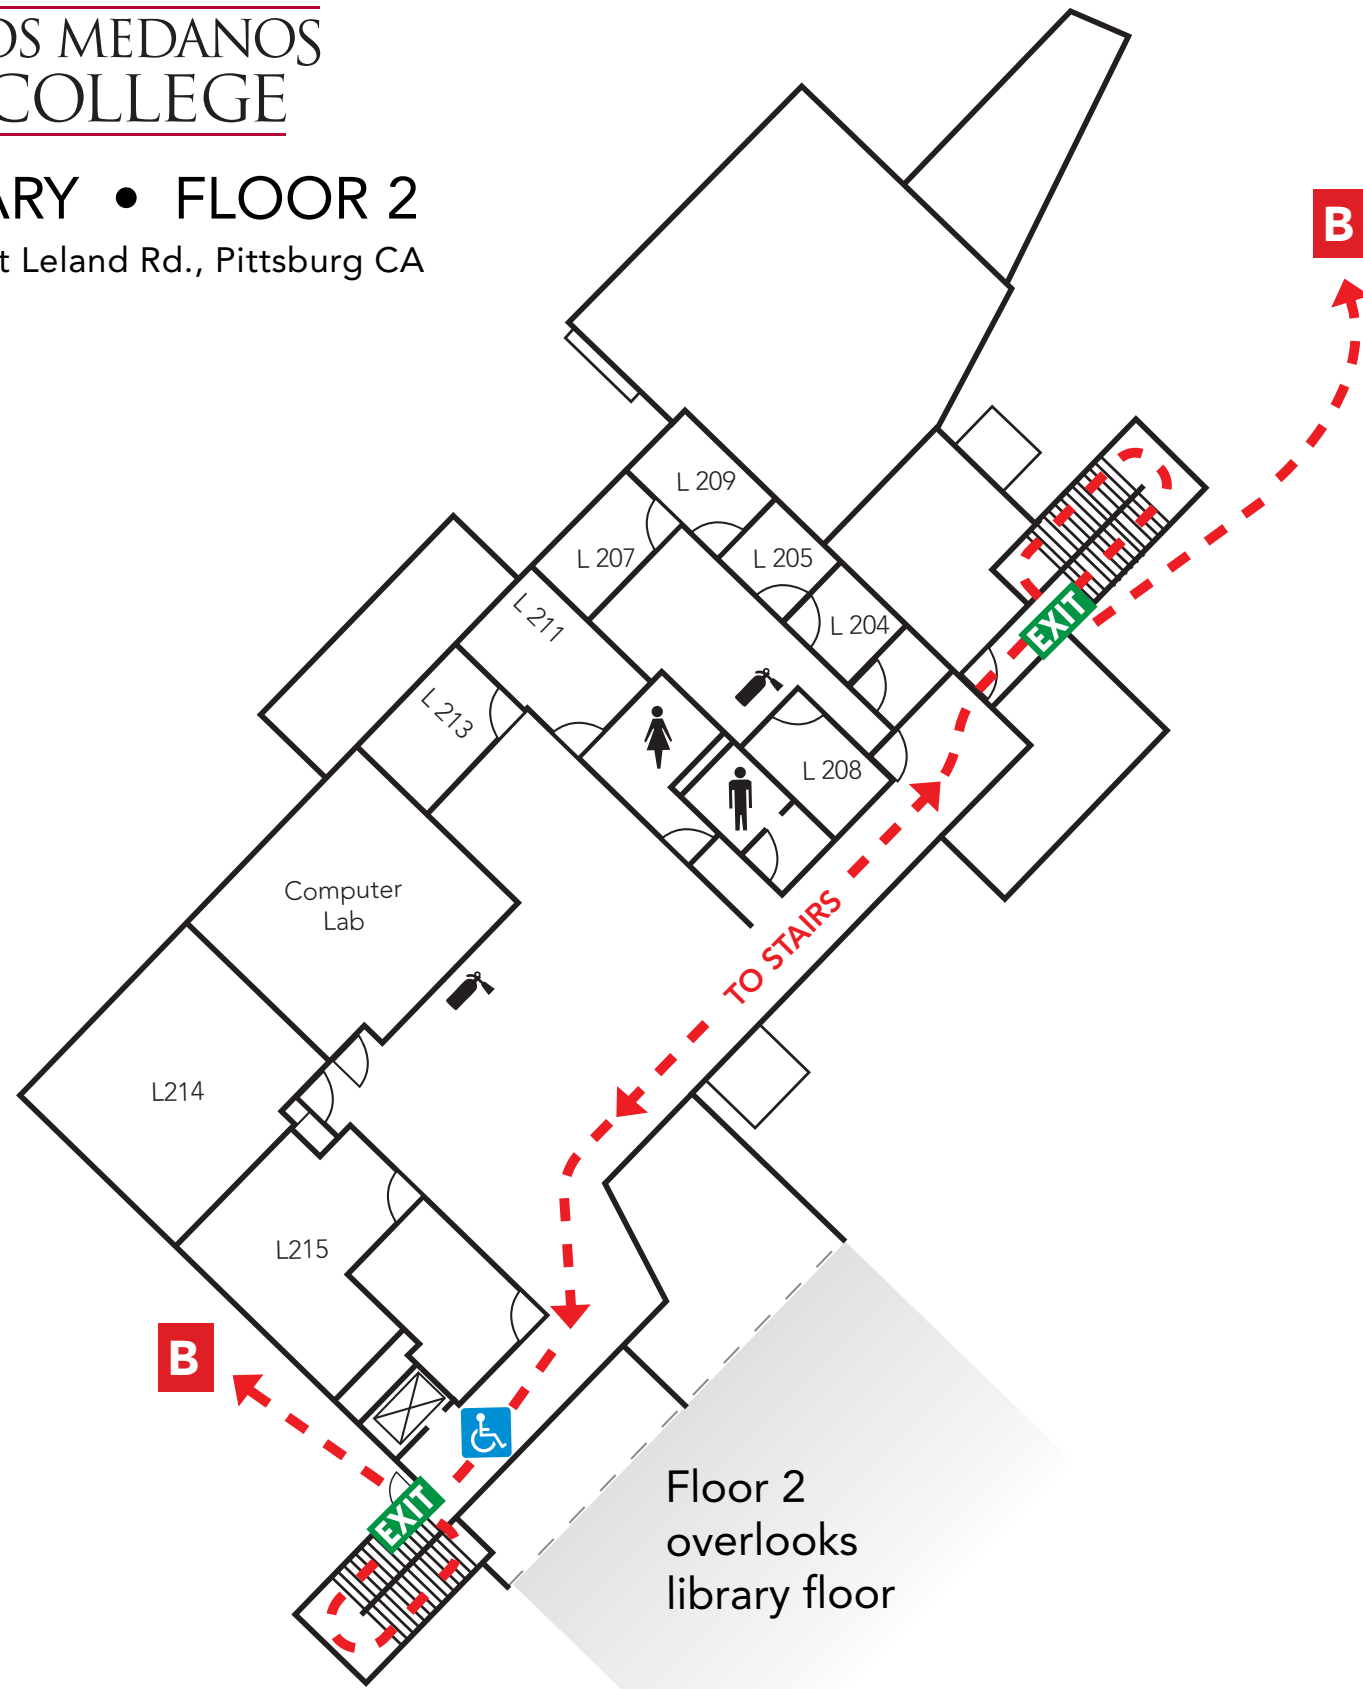

LOS MEDANOS COLLEGE

LIBRARY • FLOOR 2
2700 East Leland Rd., Pittsburg CA

Evacuation Assembly Sites

- A** – Marquee on East Leland Road
- B** – Walkway at Lot A on East Leland Road
- C** – Walkway between baseball and softball fields at Los Medanos Drive
- D** – Sloped area west of Lot B
- E** – Sloped area west of College Way
- F** – Area west of Lot C
- G** – Northeast corner of lake
- H** – Lower end of amphitheater

KEY

	= Maintenance Closet		= Restroom
	= Elevator		= Rescue Area
	= Fire Extinguisher		

Emergency Phone: 9-1-1 (9-9-1-1 from most campus phones)
925-646-2441 (from cell phone)