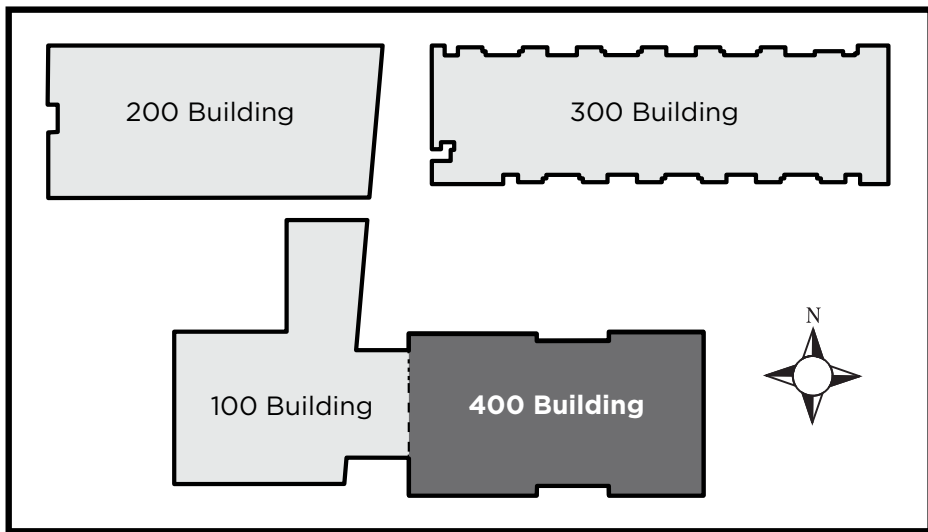

LEGEND	
	- Restrooms
	- Fire Extinguishers

Evacuation Assembly Sites

A - Parking Lot

B - Pioneer Square

LOS MEDANOS
COLLEGE

**Brentwood Center
Building 400**

1351 Pioneer Square, Brentwood, CA 94513

Emergency Phone: 911 (911 from most campus phones)
(925) 646-2441 (from a cell phone)