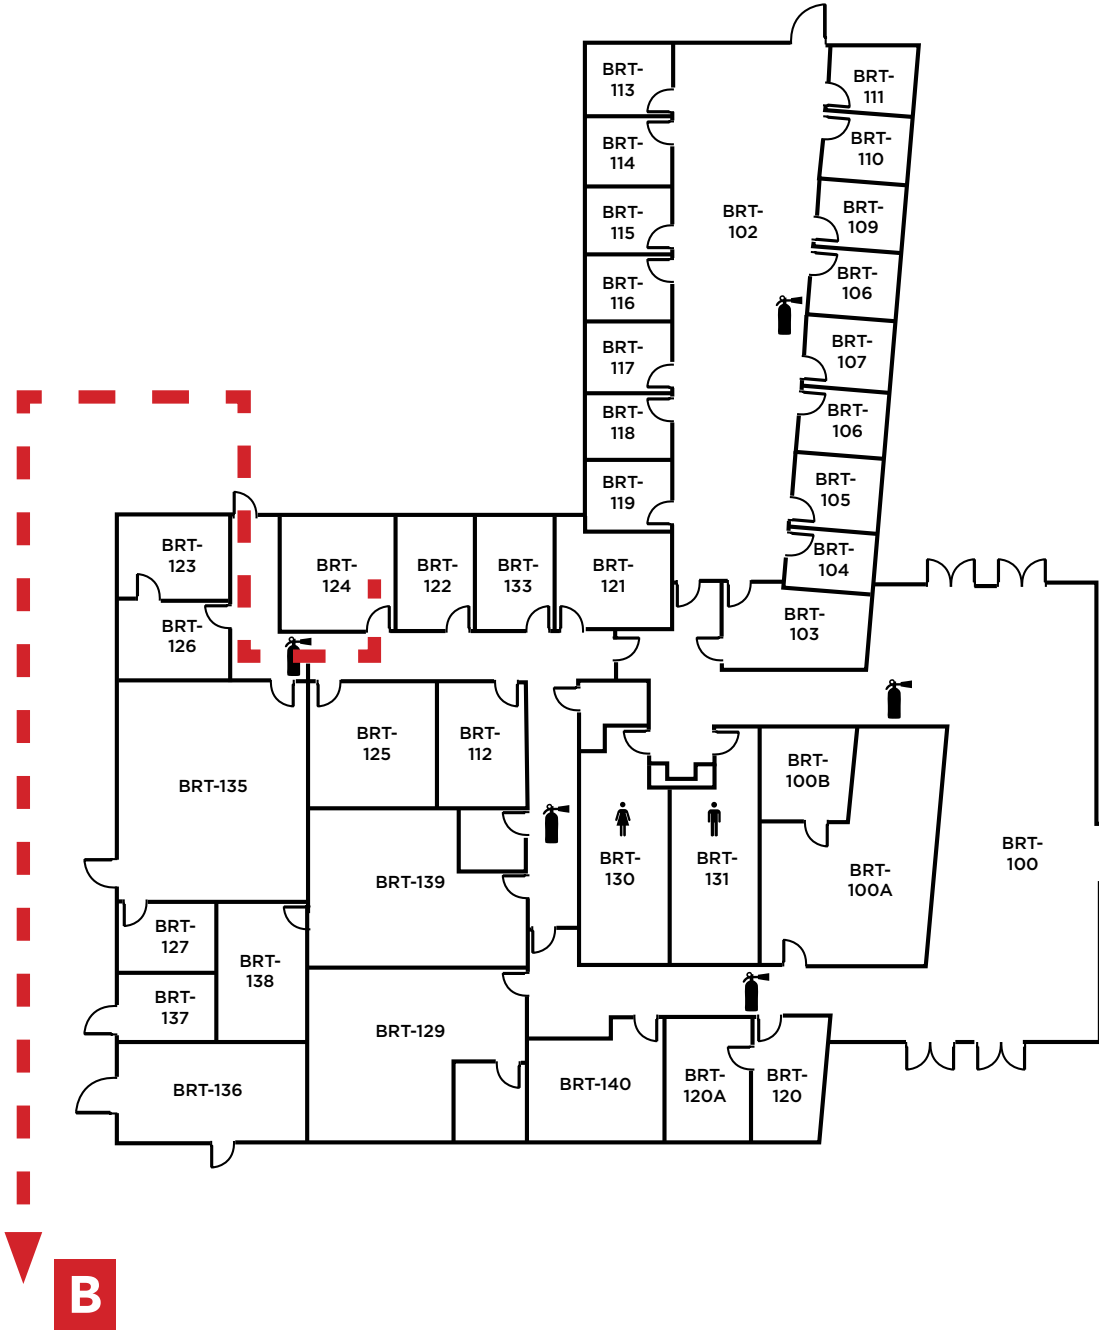

Emergency Phone: 911 (911 from most campus phones)
(925) 646-2441 (from a cell phone)

Evacuation Assembly Sites

- **A** - Parking Lot
- **B** - Pioneer Square

LEGEND	
	- Restrooms
	- Fire Extinguishers

**LOS MEDANOS
COLLEGE**

**Brentwood Center
Building 100**
1351 Pioneer Square, Brentwood, CA 94513