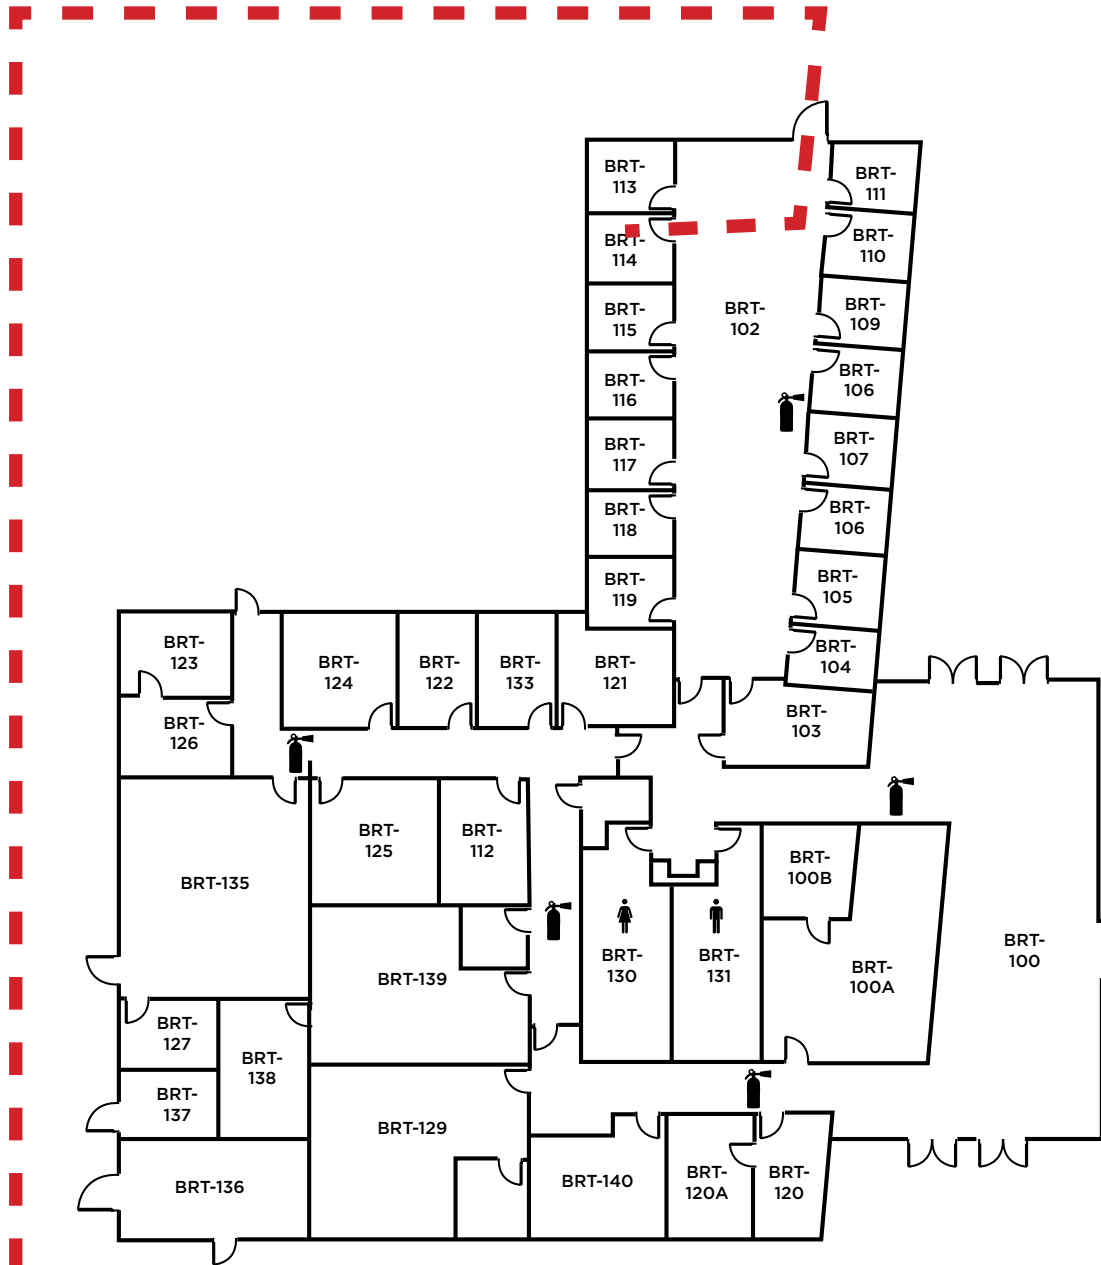

Emergency Phone: 911 (911 from most campus phones)
(925) 646-2441 (from a cell phone)

Evacuation Assembly Sites

- **A** - Parking Lot
- **B** - Pioneer Square

LEGEND	
	- Restrooms
	- Fire Extinguishers

**LOS MEDANOS
COLLEGE**

**Brentwood Center
Building 100**
1351 Pioneer Square, Brentwood, CA 94513