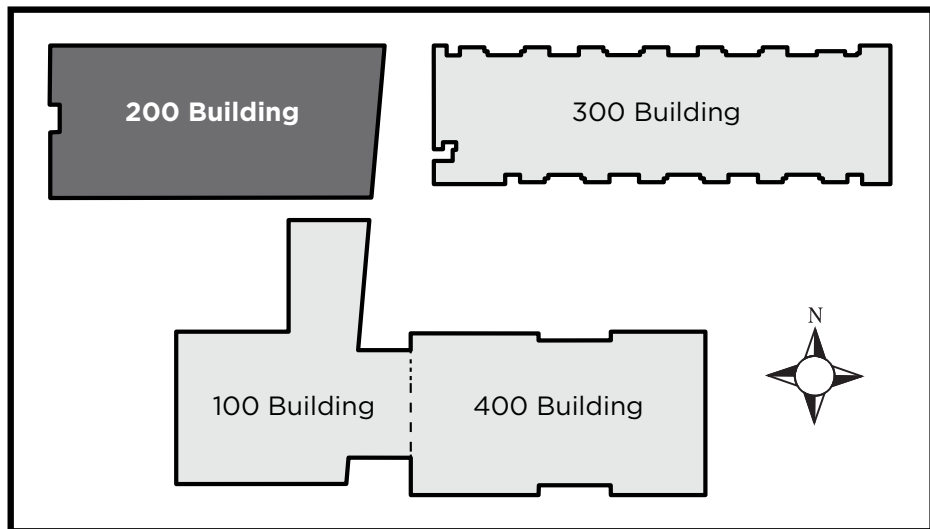

LEGEND	
	- Restrooms
	- Fire Extinguishers

Evacuation Assembly Sites

- **A** - Parking Lot
- **B** - Pioneer Square

LOS MEDANOS
COLLEGE

**Brentwood Center
Building 200**

1351 Pioneer Square, Brentwood, CA 94513

Emergency Phone: 911 (911 from most campus phones)
(925) 646-2441 (from a cell phone)