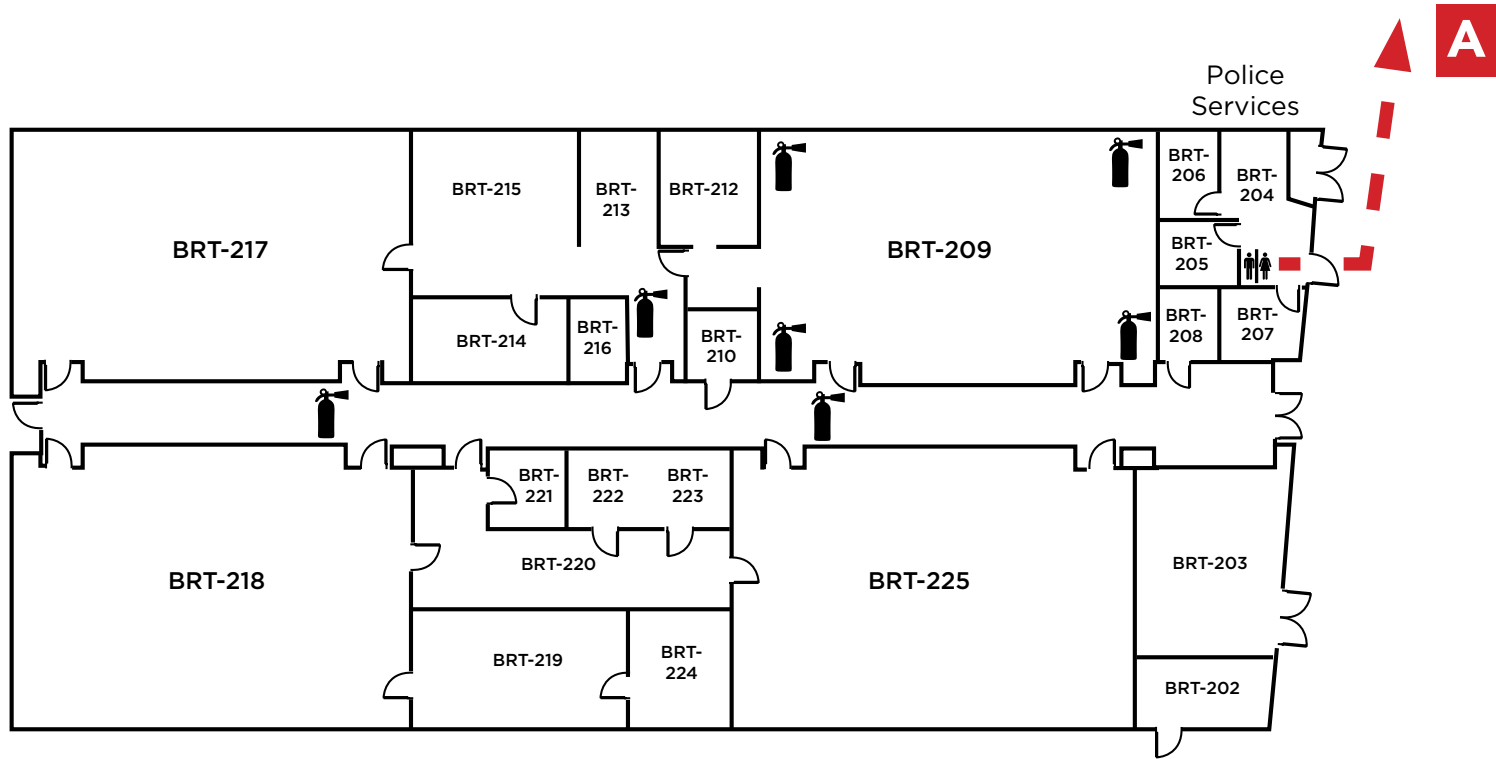

Evacuation Assembly Sites

- A** - Parking Lot
- B** - Pioneer Square

LOS MEDANOS
COLLEGE

**Brentwood Center
Building 200**

1351 Pioneer Square, Brentwood, CA 94513

Emergency Phone: 911 (911 from most campus phones)
(925) 646-2441 (from a cell phone)