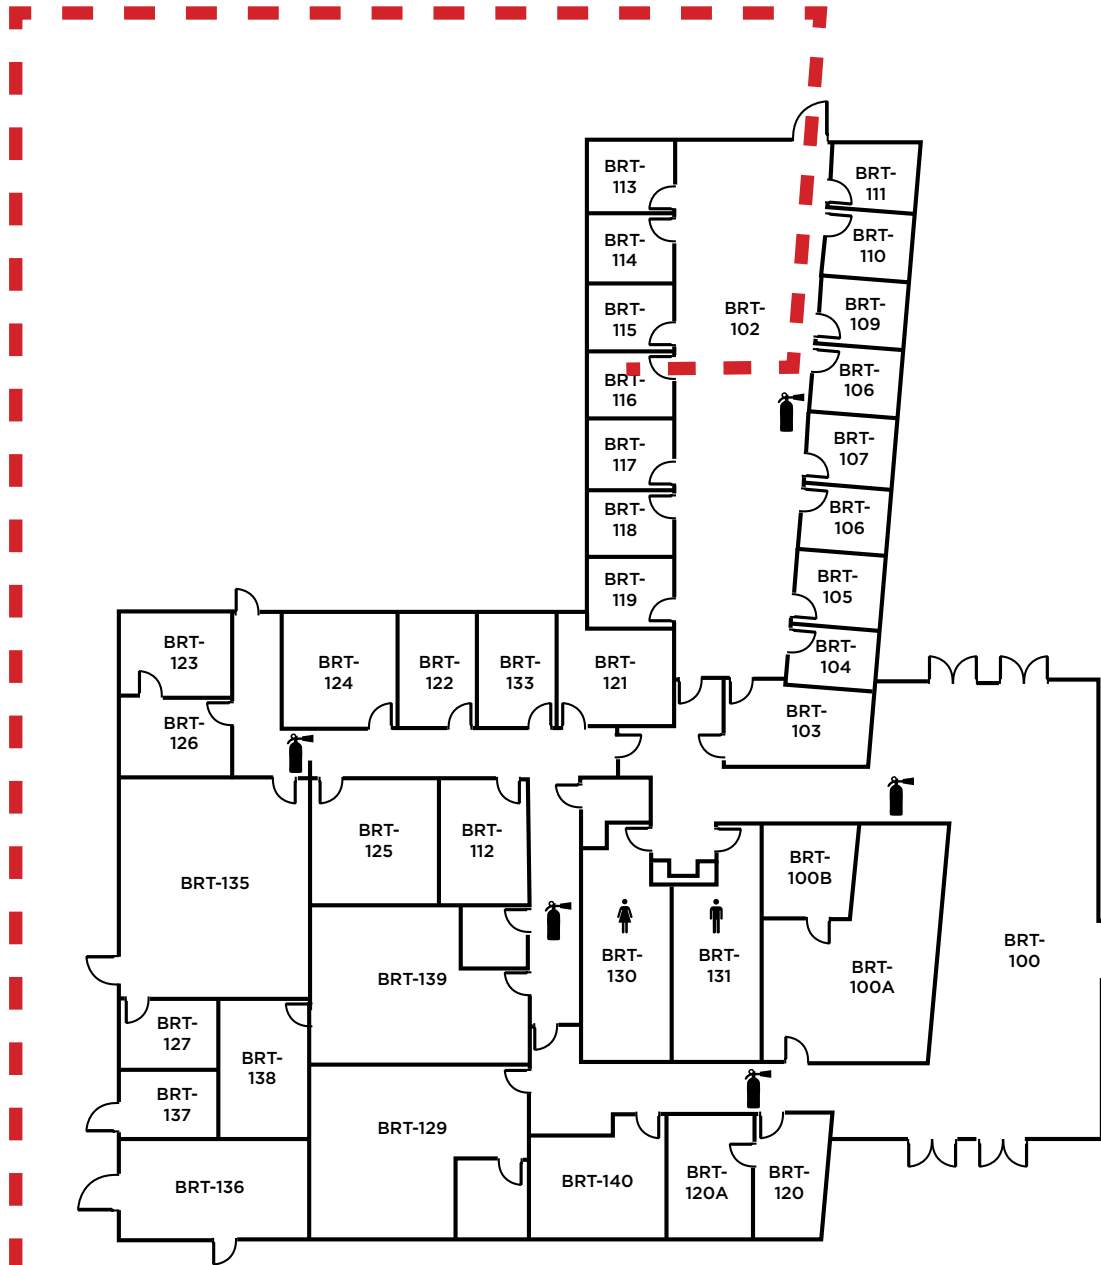

Evacuation Assembly Sites

- A** - Parking Lot
- B** - Pioneer Square

LOS MEDANOS COLLEGE

**Brentwood Center
 Building 100**

1351 Pioneer Square, Brentwood, CA 94513

Emergency Phone: 911 (911 from most campus phones)
 (925) 646-2441 (from a cell phone)