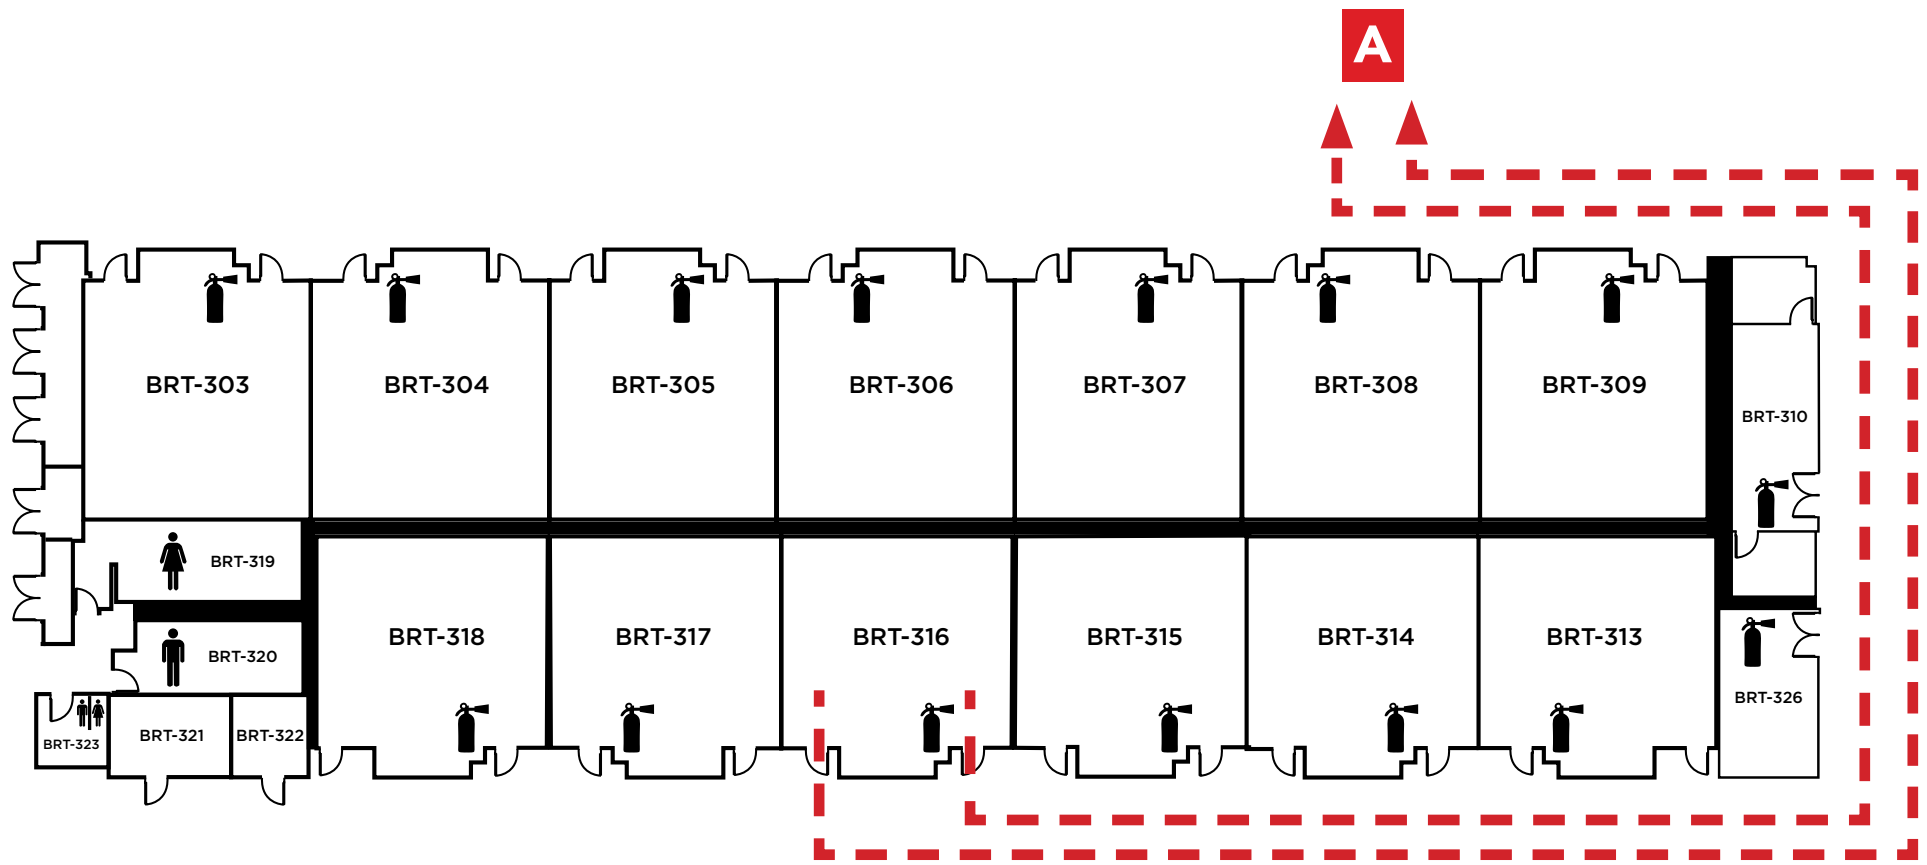

Evacuation Assembly Sites

- A** - Parking Lot
- B** - Pioneer Square

LOS MEDANOS
COLLEGE

**Brentwood Center
Building 300**

1351 Pioneer Square, Brentwood, CA 94513

Emergency Phone: 911 (911 from most campus phones)
(925) 646-2441 (from a cell phone)