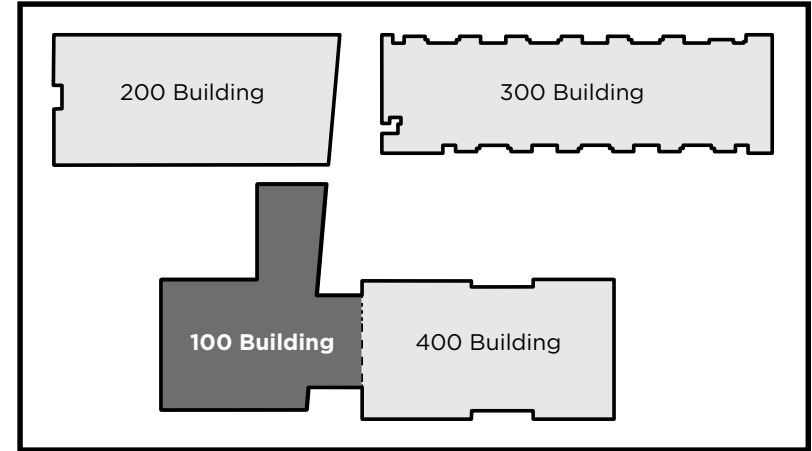

Emergency Phone: 911 (911 from most campus phones)
(925) 646-2441 (from a cell phone)

Evacuation Assembly Sites

- **A** - Parking Lot
- **B** - Pioneer Square