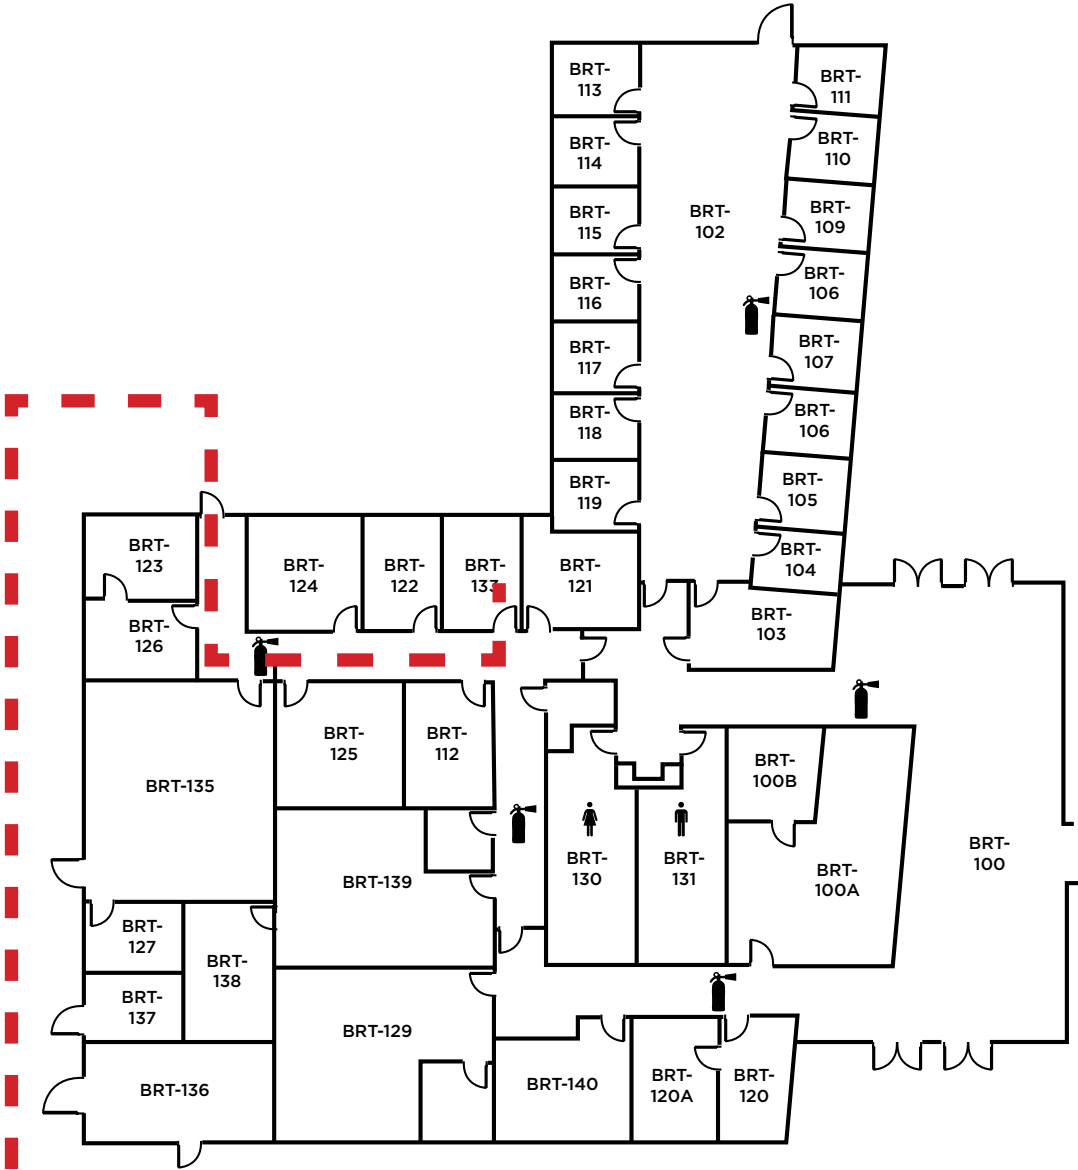

**LOS MEDANOS
COLLEGE**

**Brentwood Center
Building 100**
1351 Pioneer Square, Brentwood, CA 94513