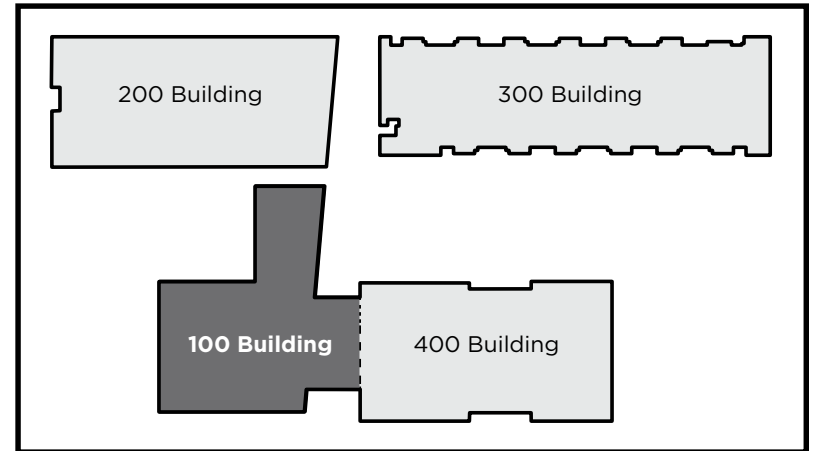

Emergency Phone: 911 (911 from most campus phones)
(925) 646-2441 (from a cell phone)

Evacuation Assembly Sites

- **A** - Parking Lot
- **B** - Pioneer Square