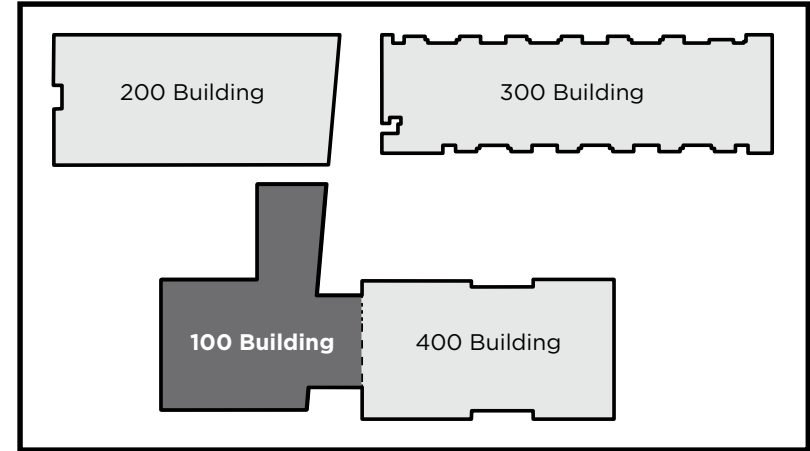

Emergency Phone: 911 (911 from most campus phones)
(925) 646-2441 (from a cell phone)

Evacuation Assembly Sites

- **A** - Parking Lot
- **B** - Pioneer Square