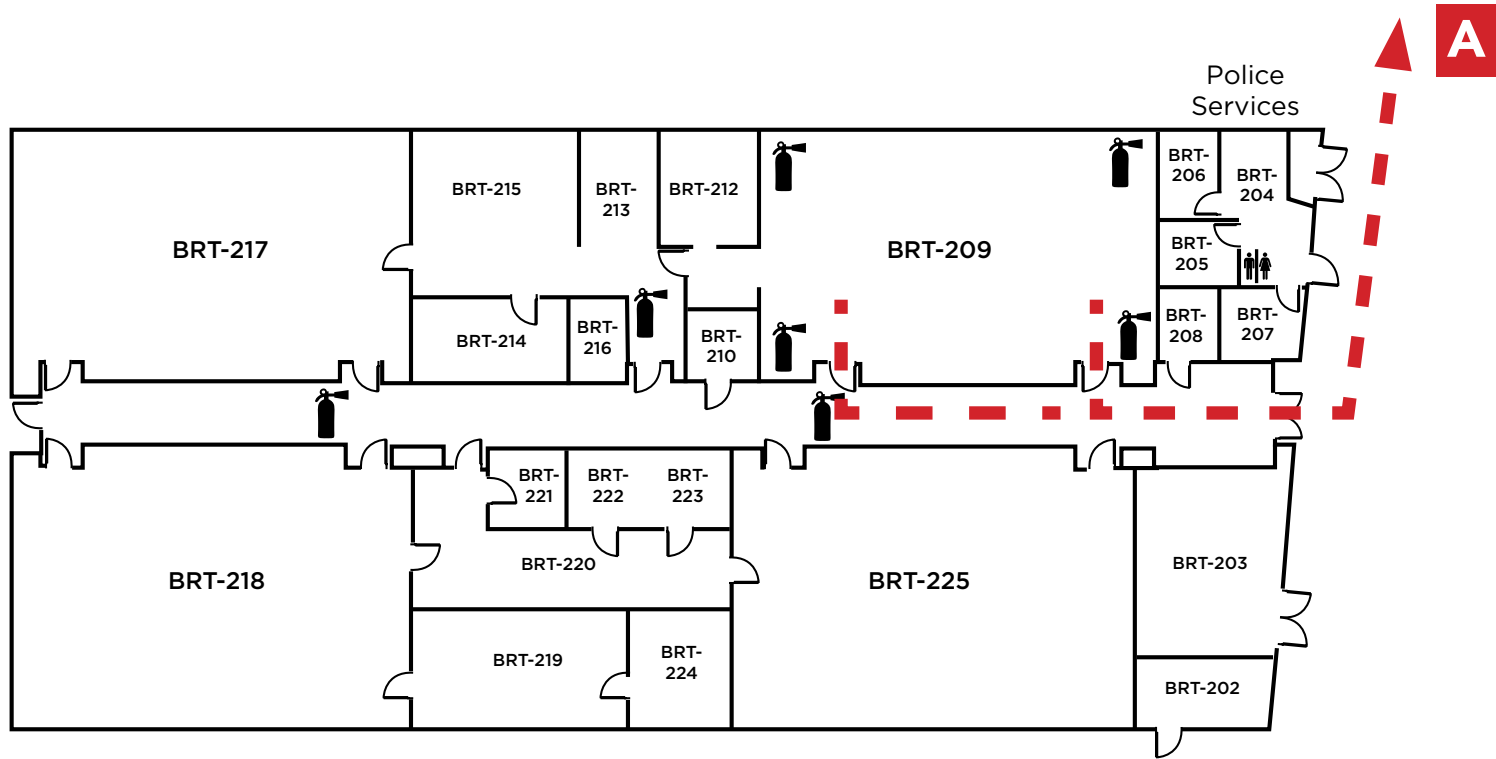

LEGEND	
	- Restrooms
	- Fire Extinguishers

Evacuation Assembly Sites

- **A** - Parking Lot
- **B** - Pioneer Square

LOS MEDANOS
COLLEGE

**Brentwood Center
Building 200**

1351 Pioneer Square, Brentwood, CA 94513

Emergency Phone: 911 (911 from most campus phones)
(925) 646-2441 (from a cell phone)