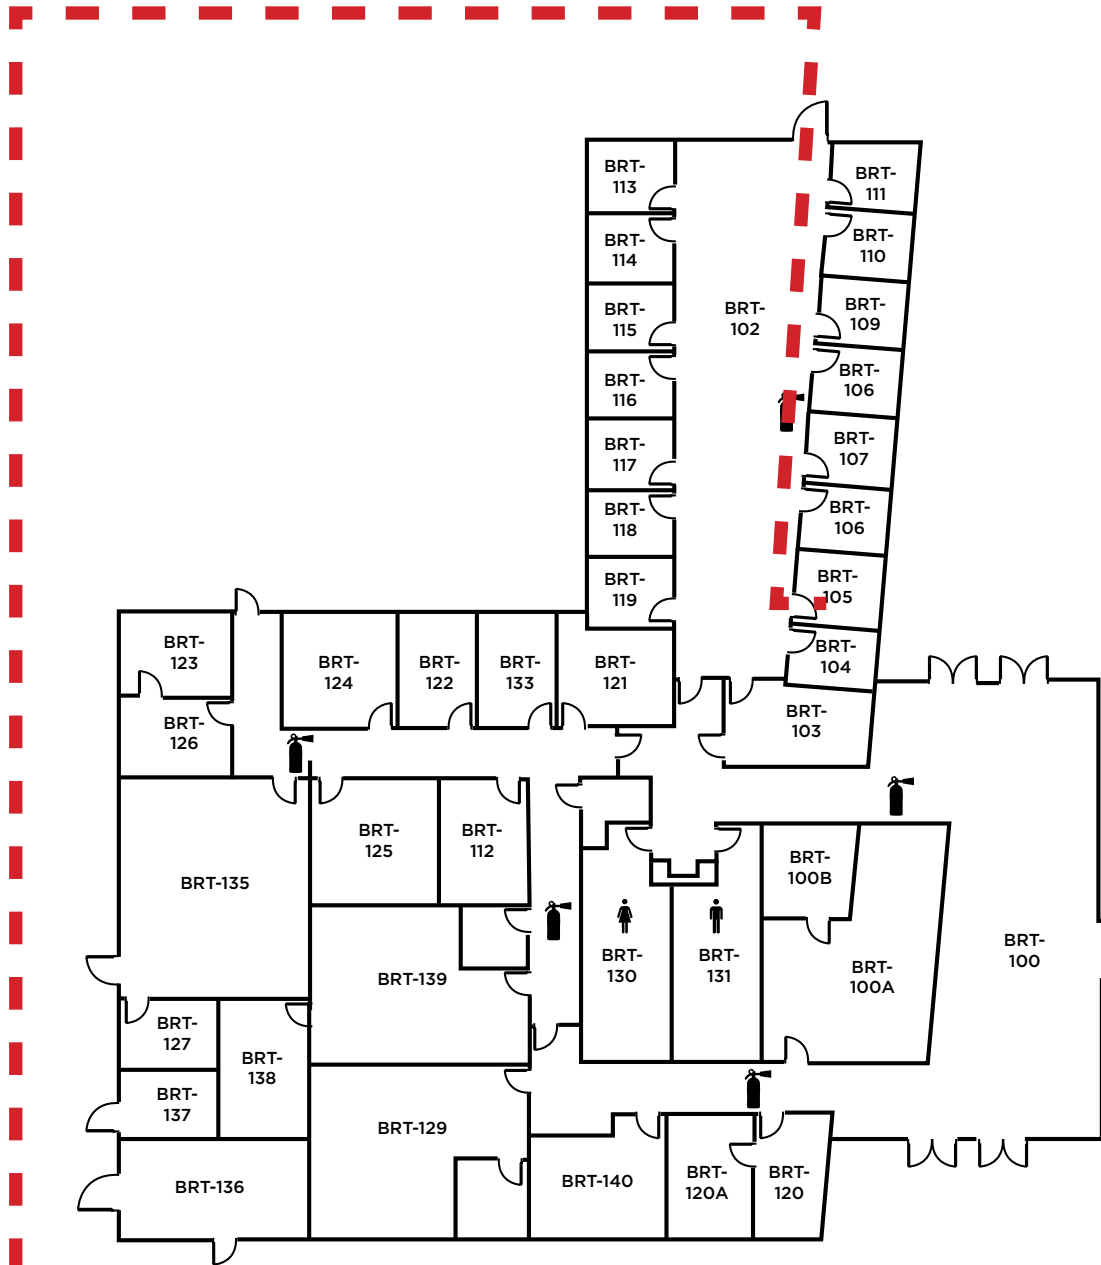

Emergency Phone: 911 (911 from most campus phones)
(925) 646-2441 (from a cell phone)

Evacuation Assembly Sites

- **A** - Parking Lot
- **B** - Pioneer Square