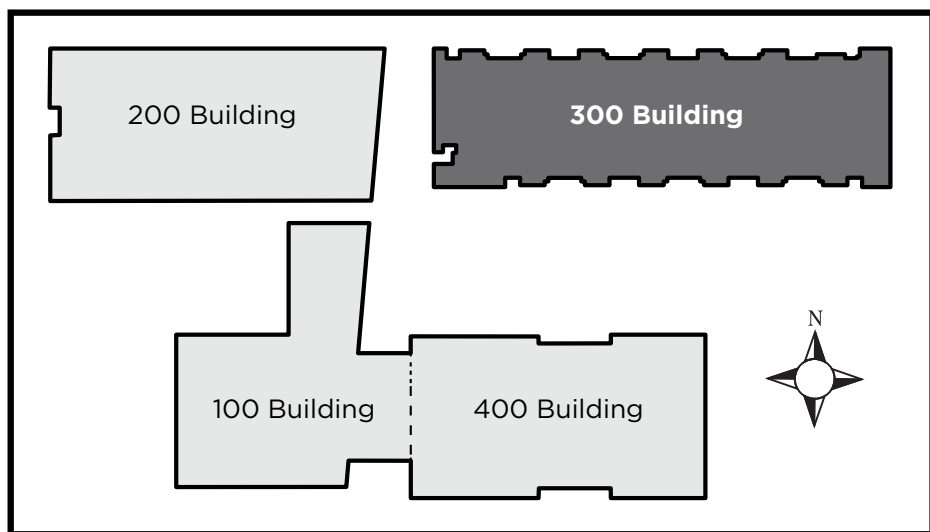

LOS MEDANOS
COLLEGE

**Brentwood Center
Campus**

1351 Pioneer Square, Brentwood, CA 94513

Emergency Phone: 911 (911 from most campus phones)
(925) 646-2441 (from a cell phone)

LEGEND	
	- Restrooms
	- Fire Extinguishers