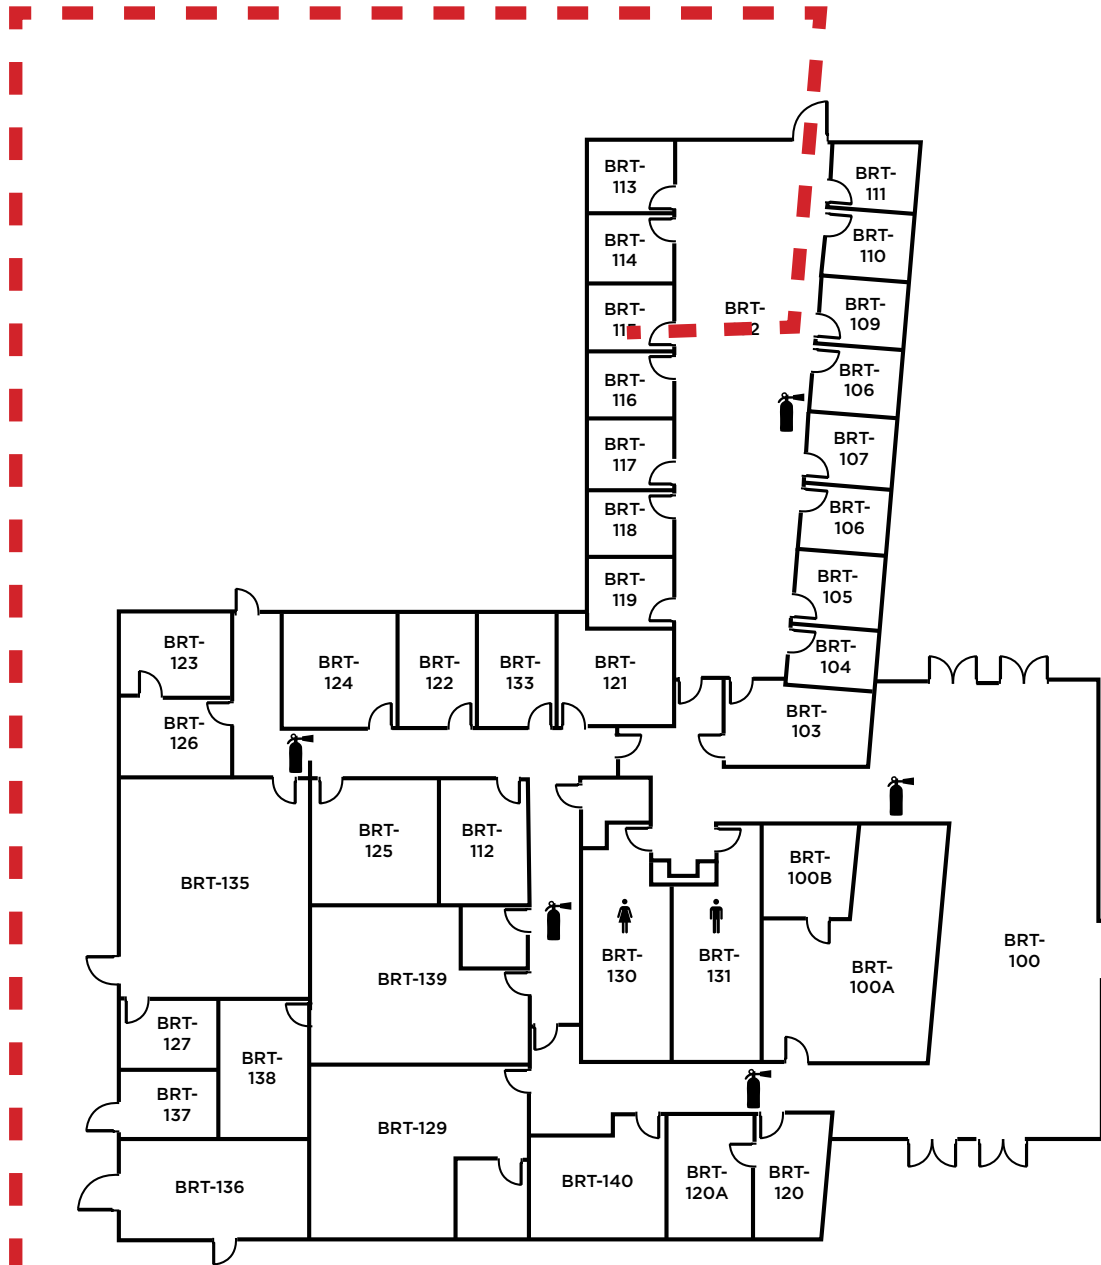

Emergency Phone: 911 (911 from most campus phones)
(925) 646-2441 (from a cell phone)

Evacuation Assembly Sites

- **A** - Parking Lot
- **B** - Pioneer Square