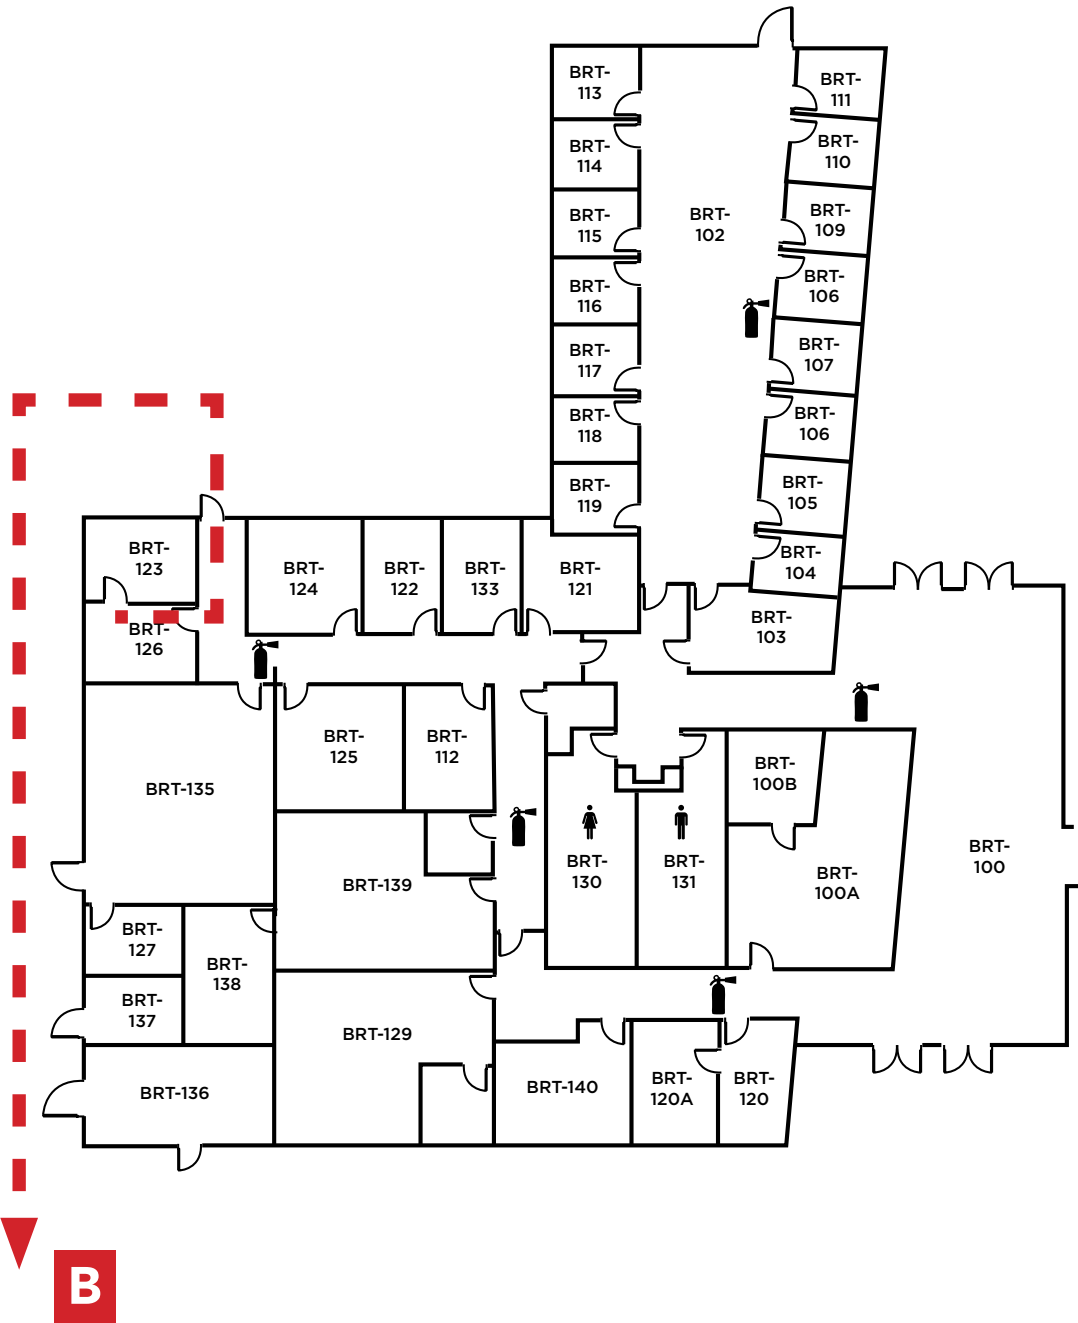

**LOS MEDANOS
COLLEGE**

**Brentwood Center
Building 100**
1351 Pioneer Square, Brentwood, CA 94513