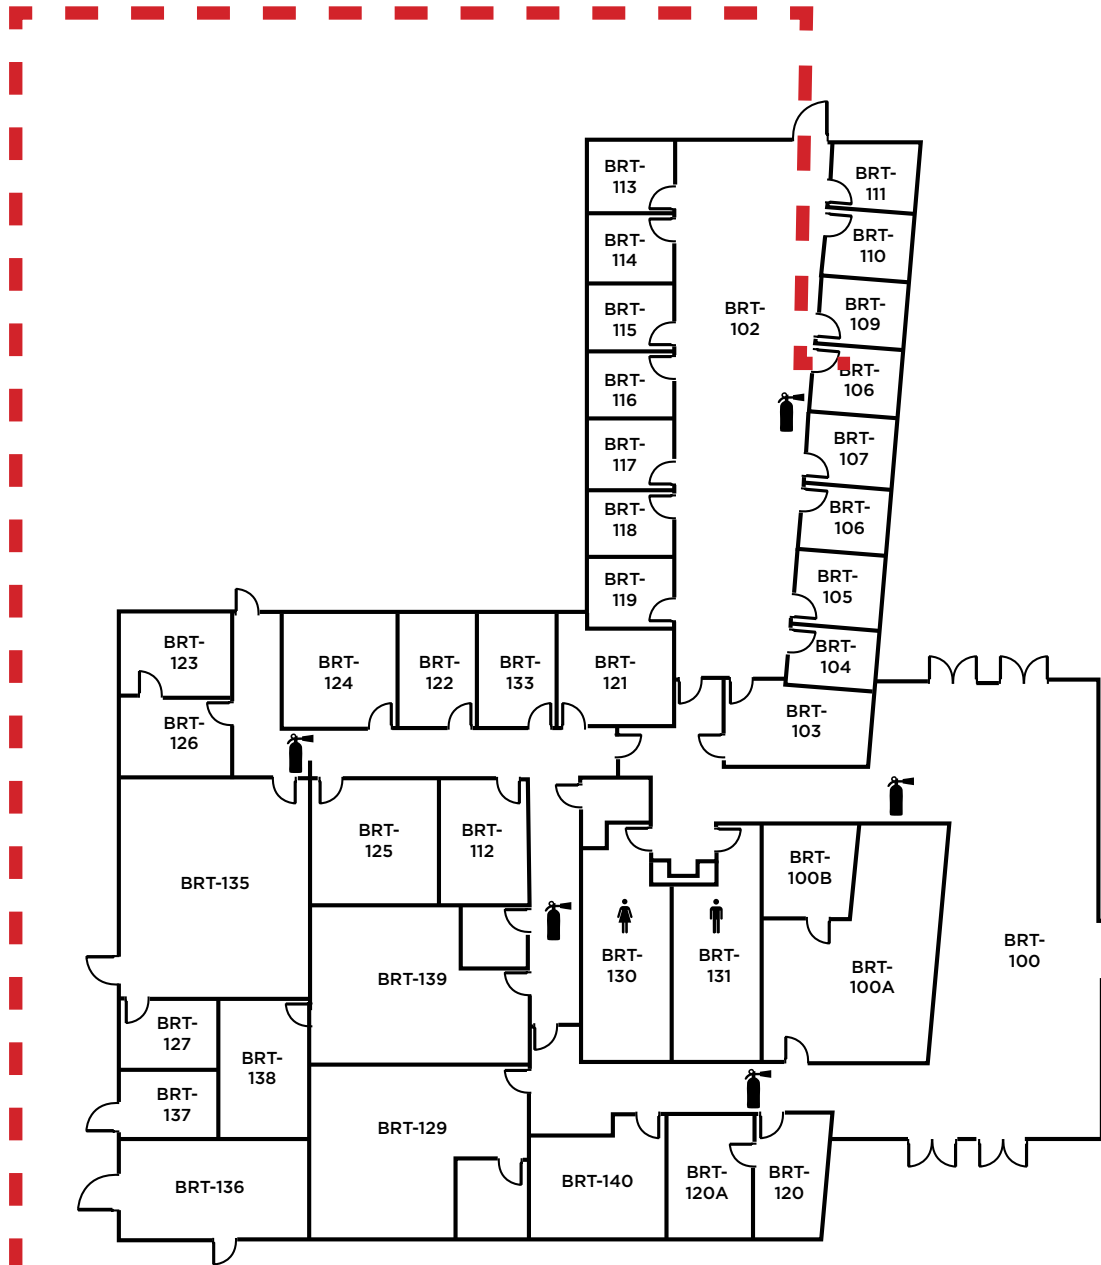

Emergency Phone: 911 (911 from most campus phones)
(925) 646-2441 (from a cell phone)

Evacuation Assembly Sites

- **A** - Parking Lot
- **B** - Pioneer Square