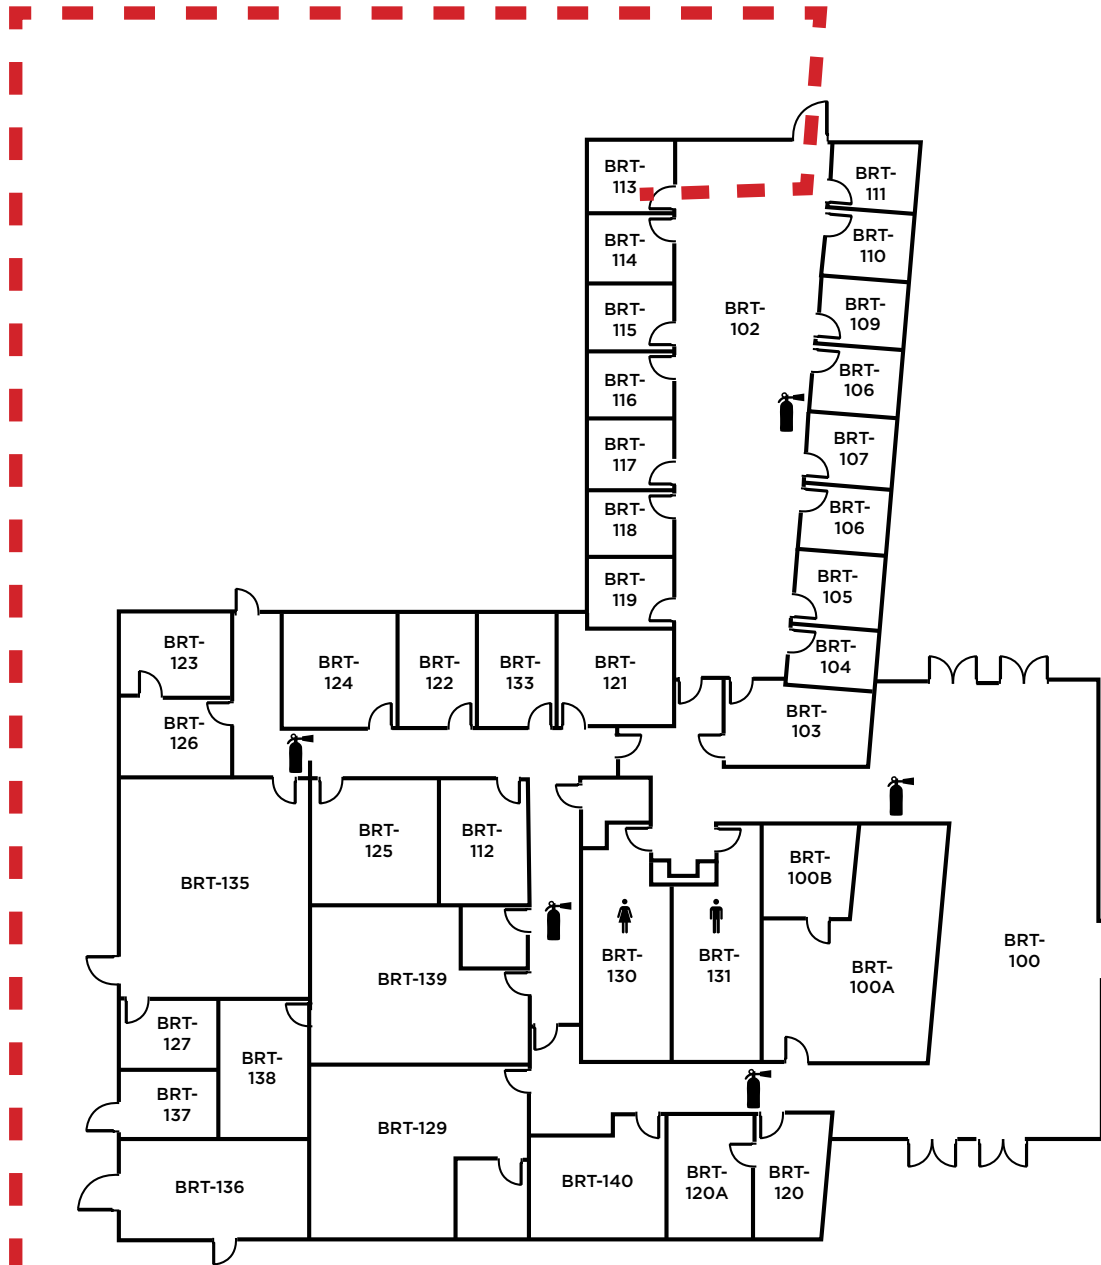

Emergency Phone: 911 (911 from most campus phones)
(925) 646-2441 (from a cell phone)

Evacuation Assembly Sites

- **A** - Parking Lot
- **B** - Pioneer Square

LEGEND	
	- Restrooms
	- Fire Extinguishers

**LOS MEDANOS
COLLEGE**

**Brentwood Center
Building 100**
1351 Pioneer Square, Brentwood, CA 94513