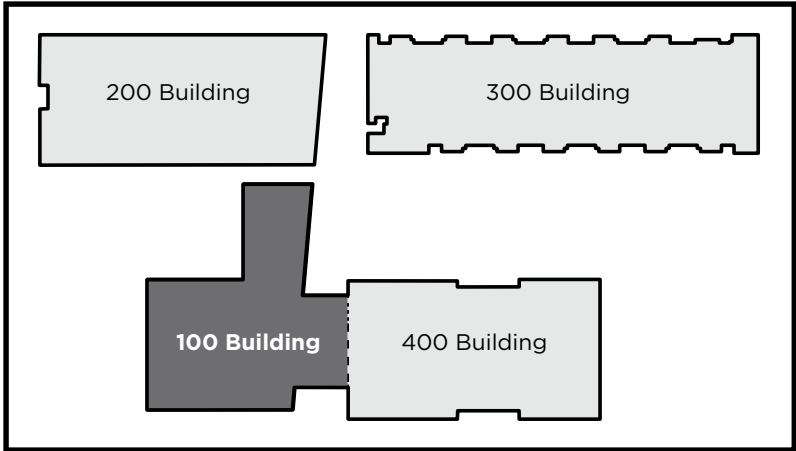

Emergency Phone: 911 (911 from most campus phones)
(925) 646-2441 (from a cell phone)

Evacuation Assembly Sites

- **A** - Parking Lot
- **B** - Pioneer Square

LEGEND	
	- Restrooms
	- Fire Extinguishers

**LOS MEDANOS
COLLEGE**

**Brentwood Center
Building 100**
1351 Pioneer Square, Brentwood, CA 94513