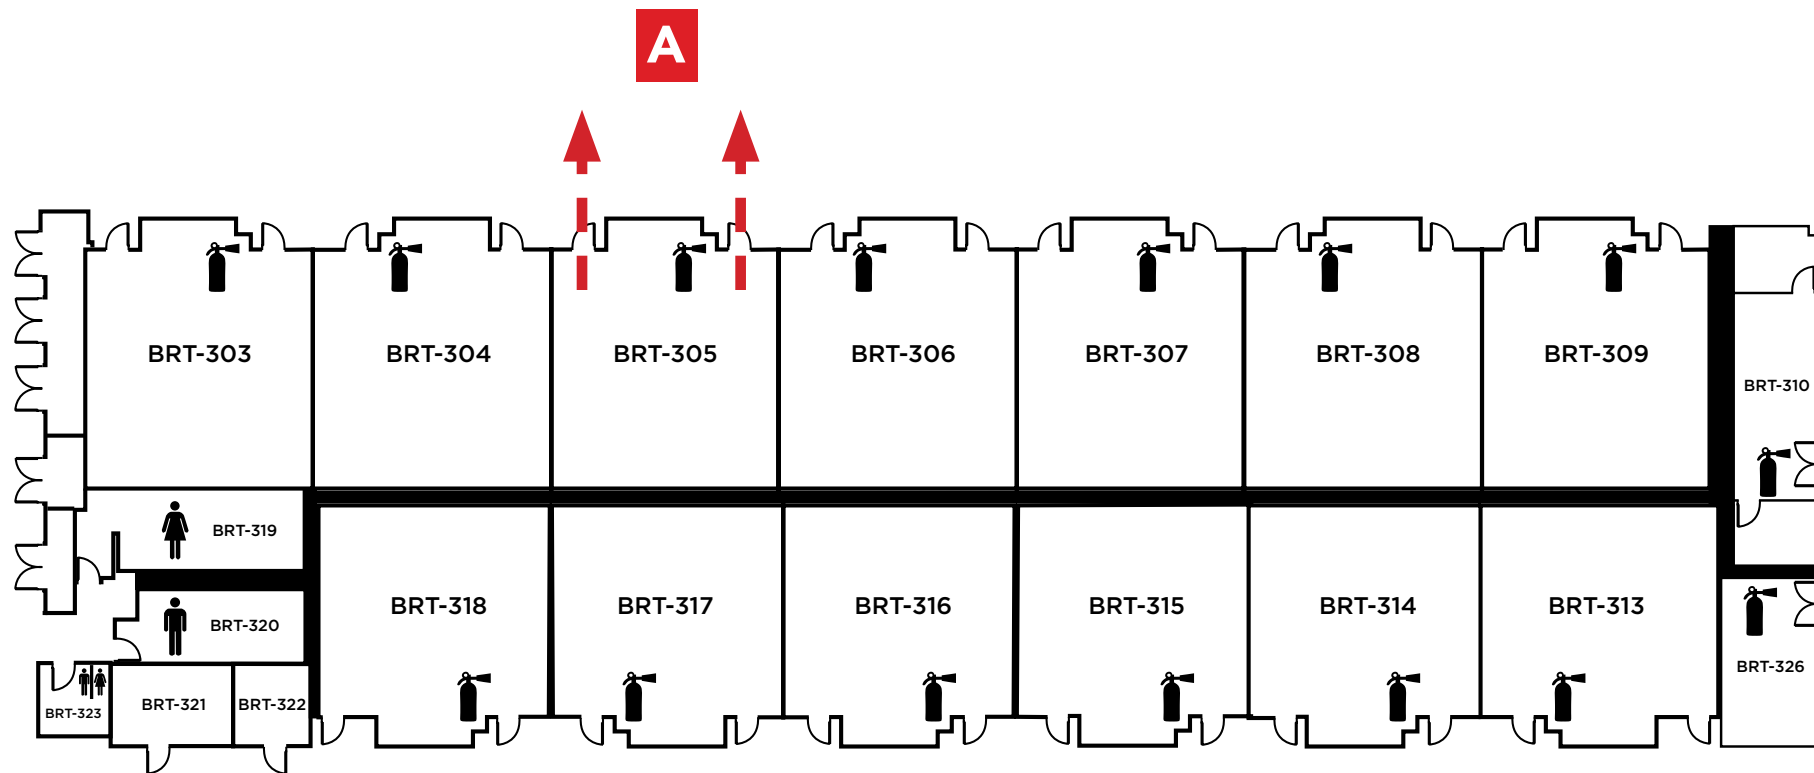

LEGEND	
	- Restrooms
	- Fire Extinguishers

Evacuation Assembly Sites

- **A** - Parking Lot
- **B** - Pioneer Square

LOS MEDANOS
COLLEGE

**Brentwood Center
Building 300**

1351 Pioneer Square, Brentwood, CA 94513

Emergency Phone: 911 (911 from most campus phones)
(925) 646-2441 (from a cell phone)