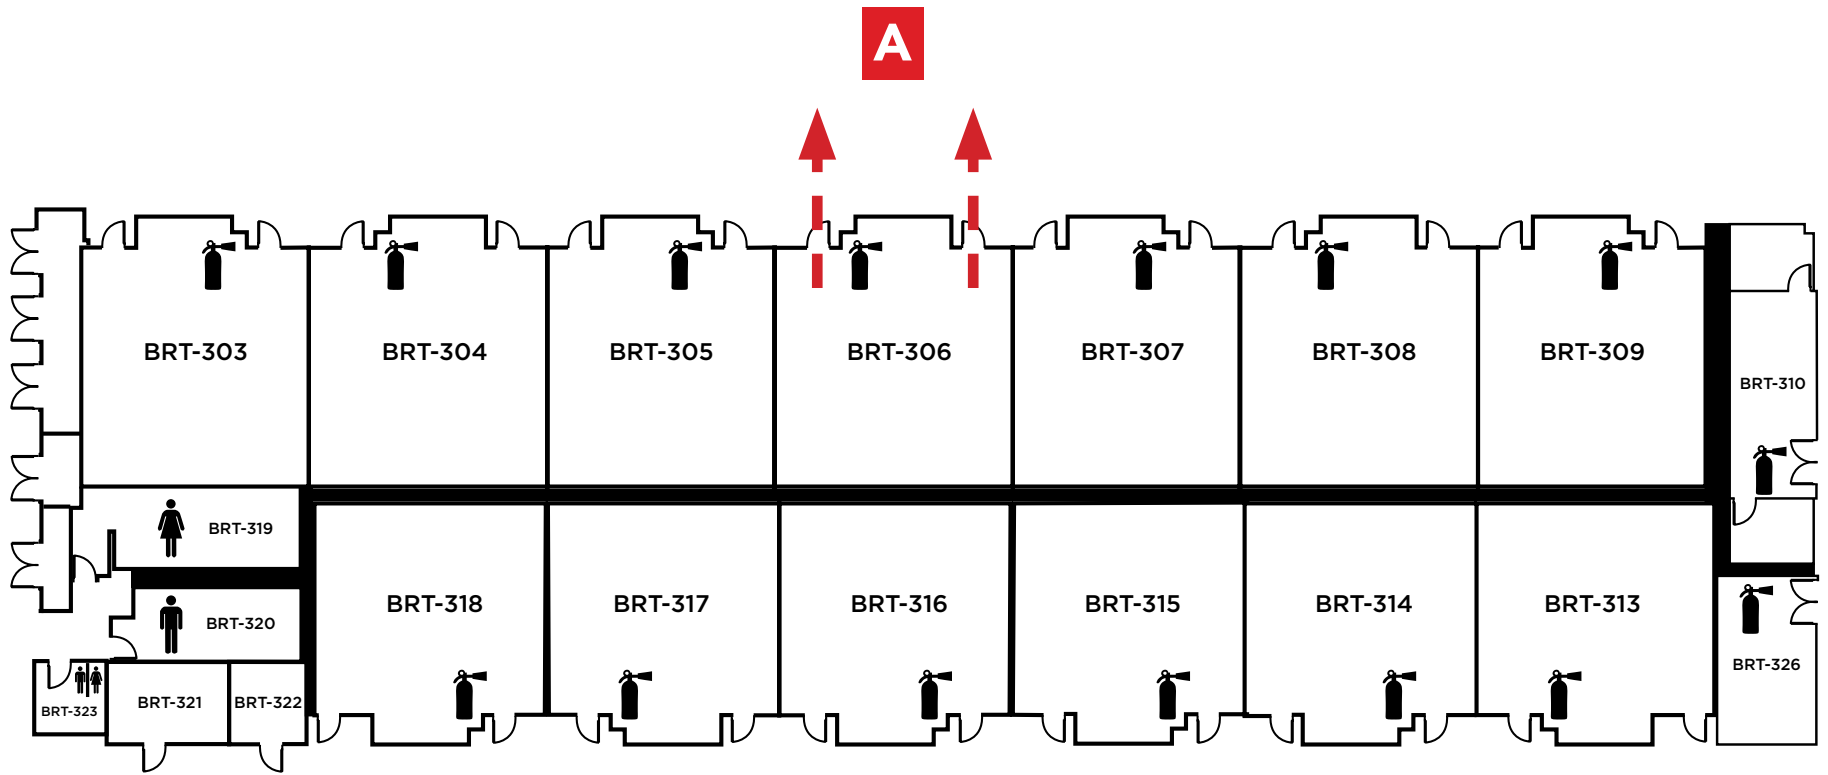

LEGEND	
	- Restrooms
	- Fire Extinguishers

Evacuation Assembly Sites

- **A** - Parking Lot
- **B** - Pioneer Square

LOS MEDANOS
COLLEGE

**Brentwood Center
Building 300**

1351 Pioneer Square, Brentwood, CA 94513

Emergency Phone: 911 (911 from most campus phones)
(925) 646-2441 (from a cell phone)