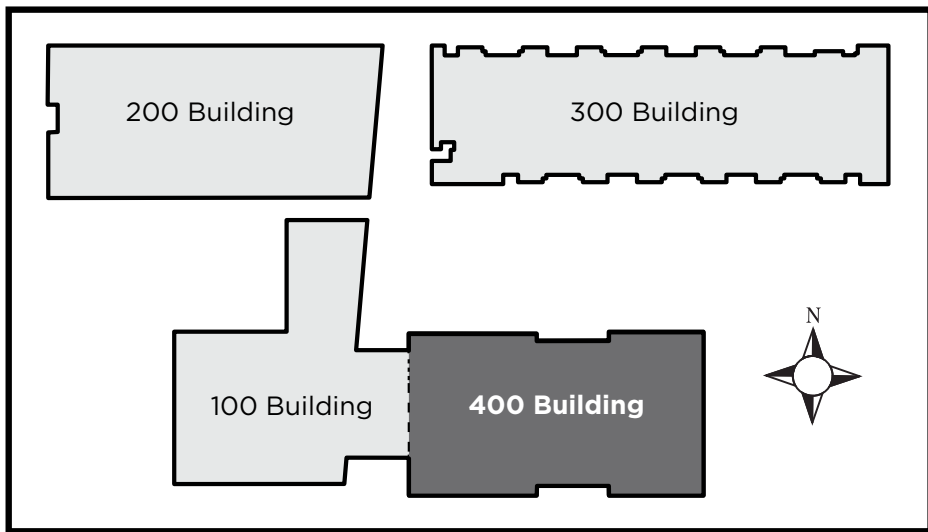

Evacuation Assembly Sites

- A** - Parking Lot
- B** - Pioneer Square

LOS MEDANOS
COLLEGE

**Brentwood Center
Building 400**

1351 Pioneer Square, Brentwood, CA 94513

Emergency Phone: 911 (911 from most campus phones)
(925) 646-2441 (from a cell phone)