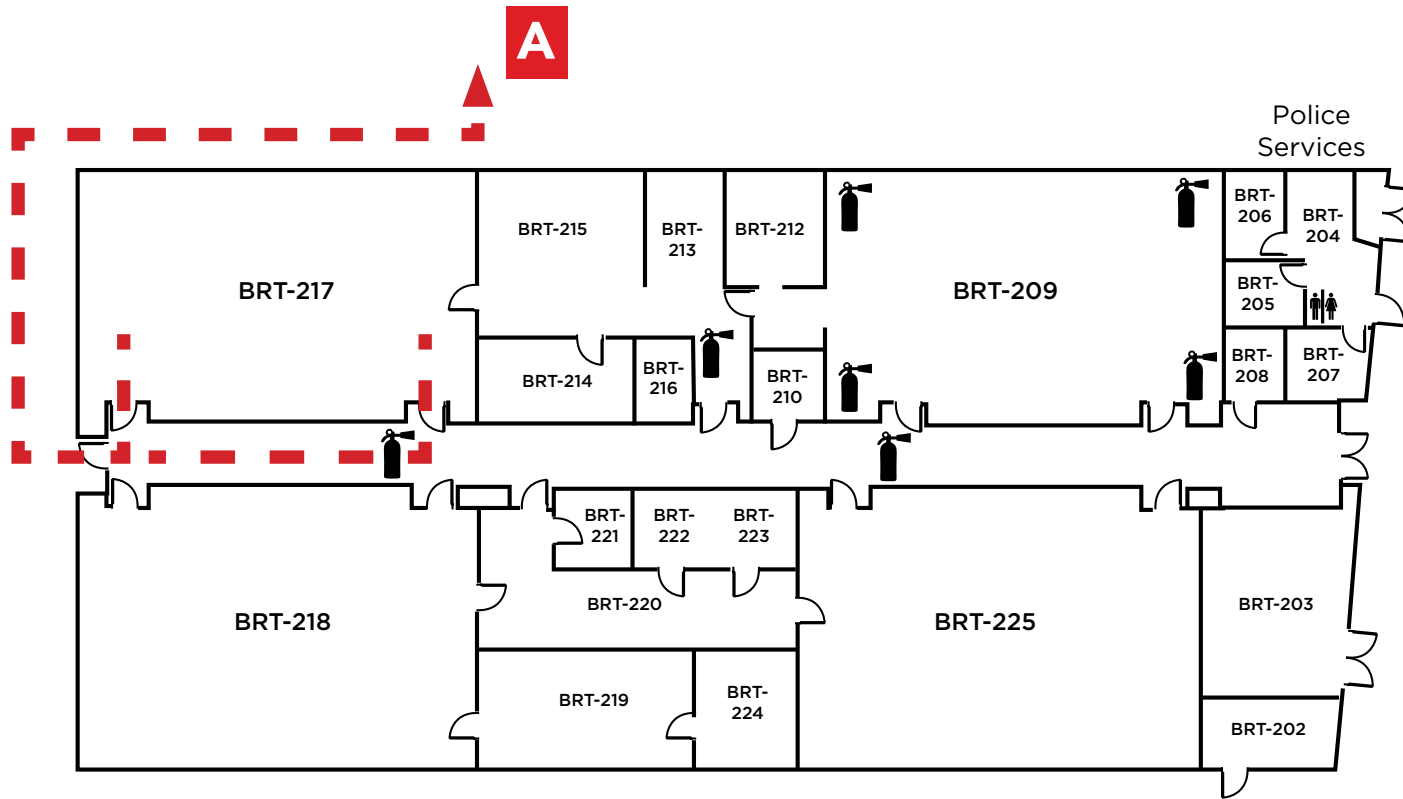

Police Services

LEGEND	
	- Restrooms
	- Fire Extinguishers

Evacuation Assembly Sites

- **A** - Parking Lot
- **B** - Pioneer Square