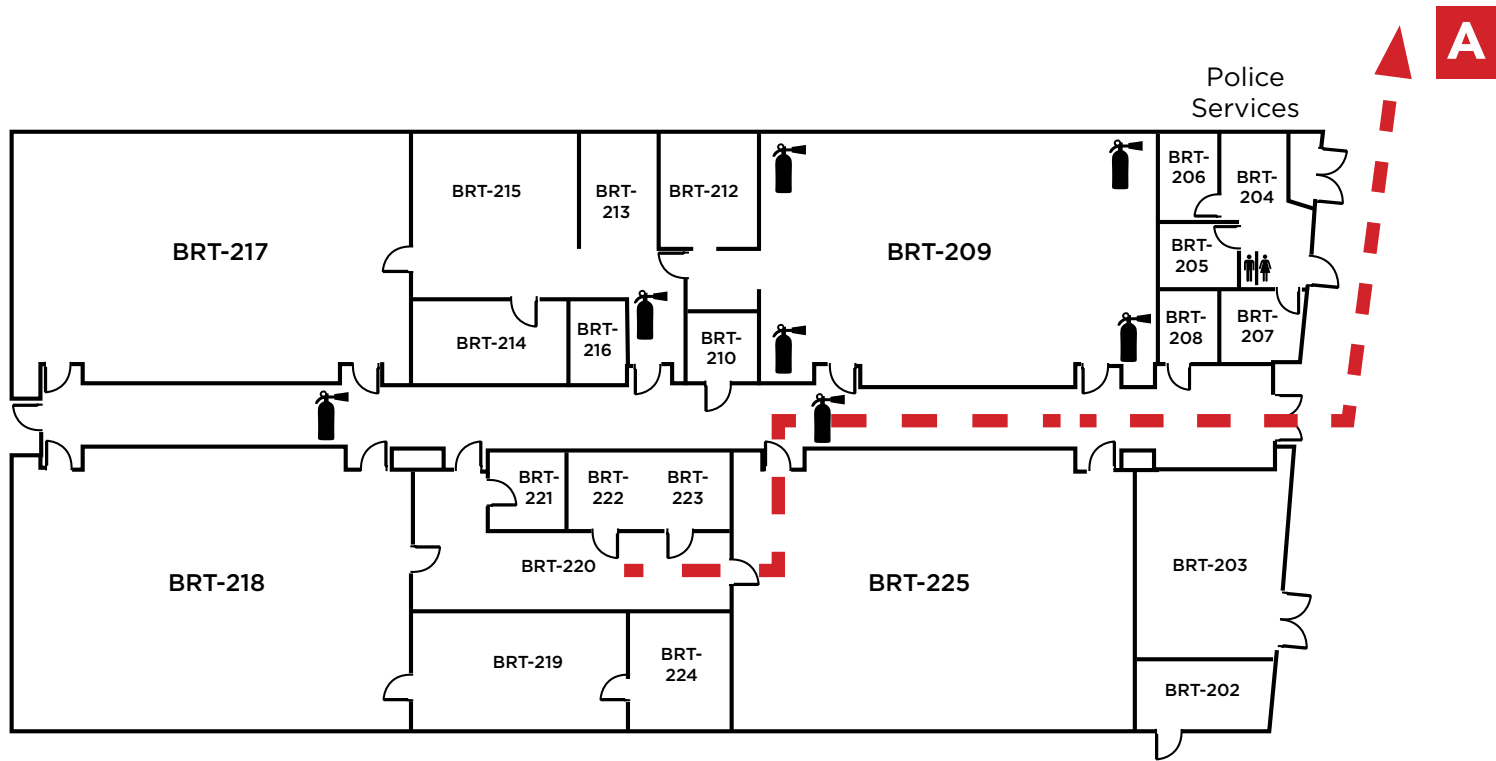

LEGEND	
	- Restrooms
	- Fire Extinguishers

Evacuation Assembly Sites

- **A** - Parking Lot
- **B** - Pioneer Square

LOS MEDANOS
COLLEGE

**Brentwood Center
Building 200**

1351 Pioneer Square, Brentwood, CA 94513

Emergency Phone: 911 (911 from most campus phones)
(925) 646-2441 (from a cell phone)