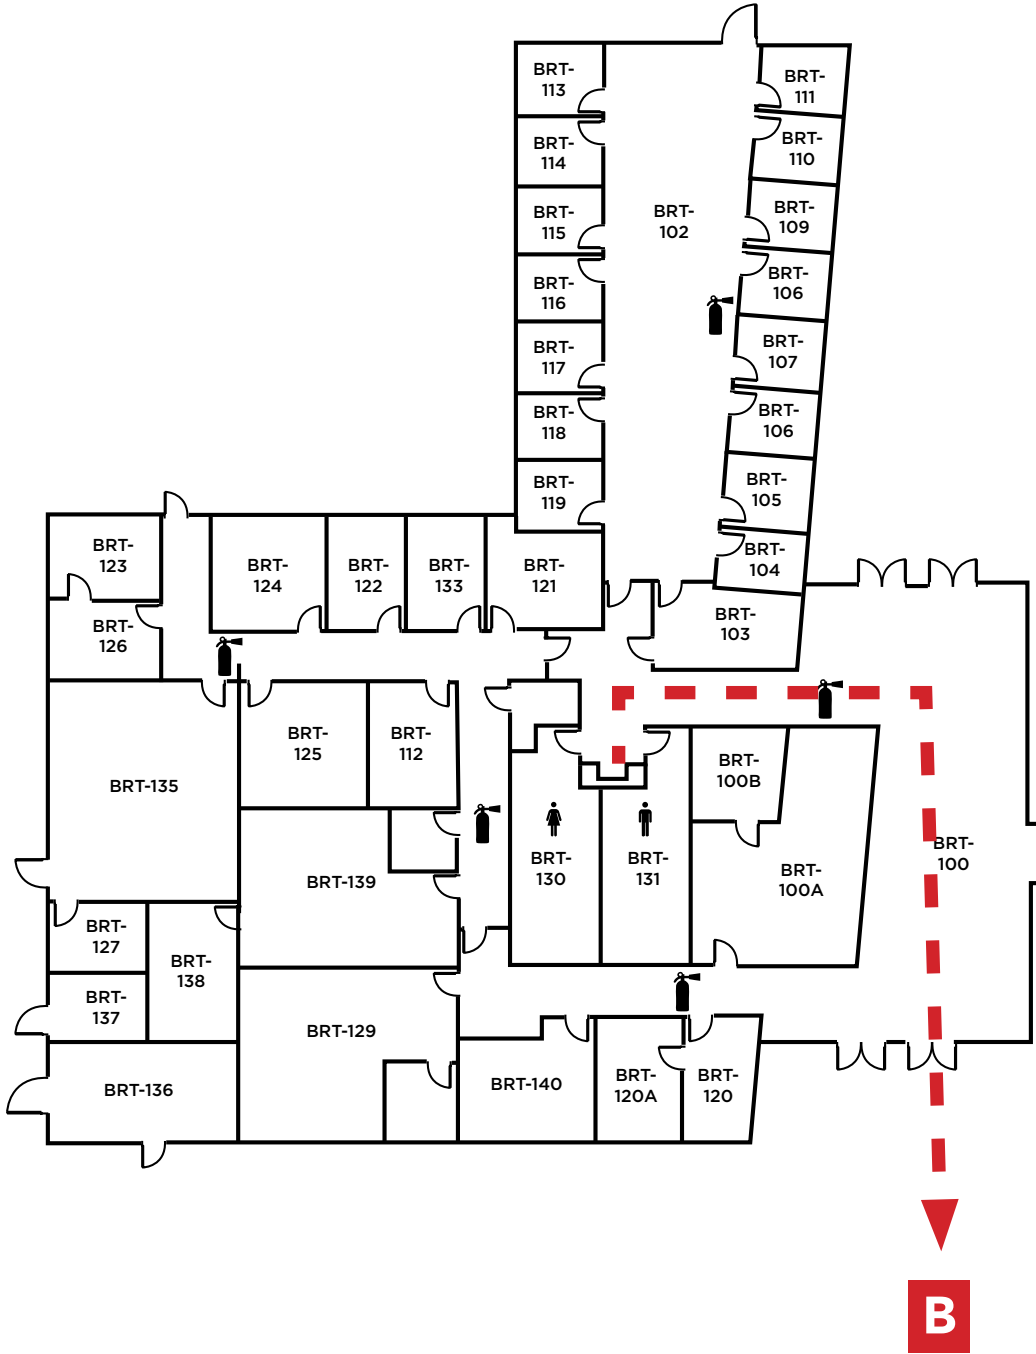

Emergency Phone: 911 (911 from most campus phones)
(925) 646-2441 (from a cell phone)

Evacuation Assembly Sites

- **A** - Parking Lot
- **B** - Pioneer Square

LEGEND	
	- Restrooms
	- Fire Extinguishers

**LOS MEDANOS
COLLEGE**

**Brentwood Center
Building 100**
1351 Pioneer Square, Brentwood, CA 94513