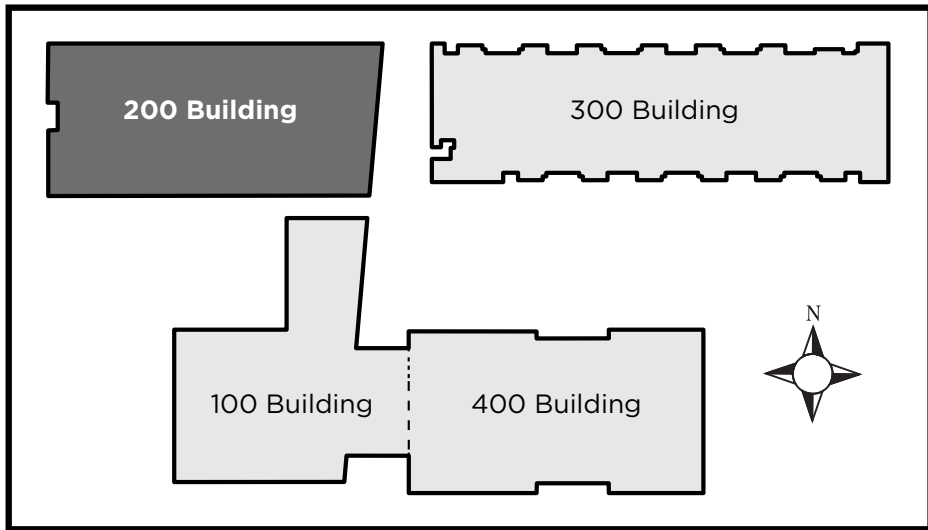

Evacuation Assembly Sites

- A** - Parking Lot
- B** - Pioneer Square

LOS MEDANOS
COLLEGE

**Brentwood Center
Building 200**

1351 Pioneer Square, Brentwood, CA 94513

Emergency Phone: 911 (911 from most campus phones)
(925) 646-2441 (from a cell phone)