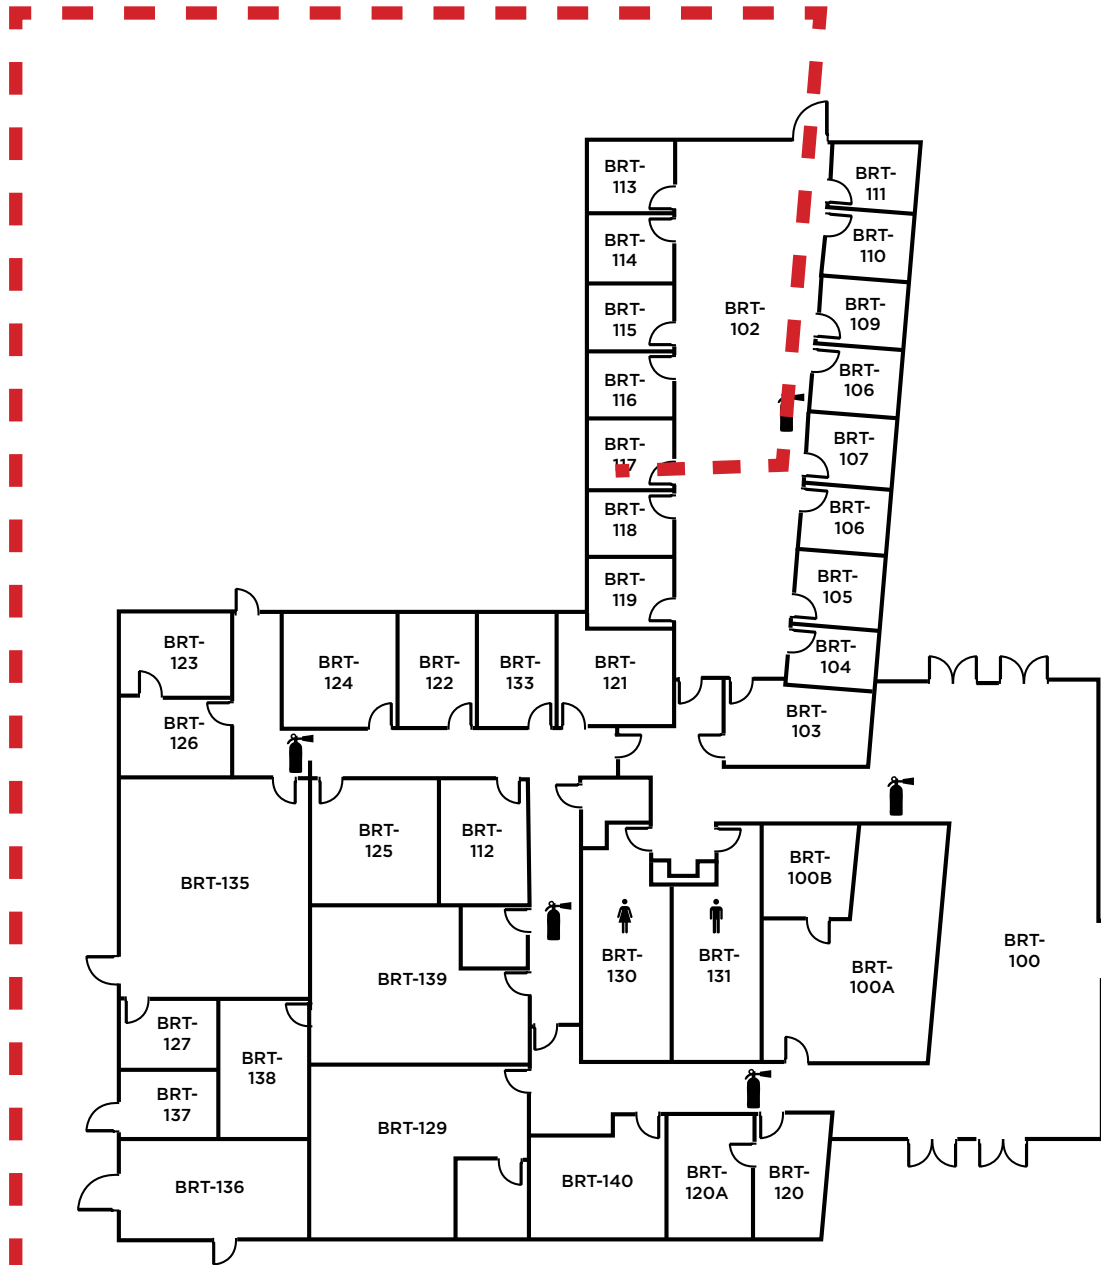

Emergency Phone: 911 (911 from most campus phones)
(925) 646-2441 (from a cell phone)

Evacuation Assembly Sites

- **A** - Parking Lot
- **B** - Pioneer Square

LEGEND	
	- Restrooms
	- Fire Extinguishers

**LOS MEDANOS
COLLEGE**

**Brentwood Center
Building 100**
1351 Pioneer Square, Brentwood, CA 94513