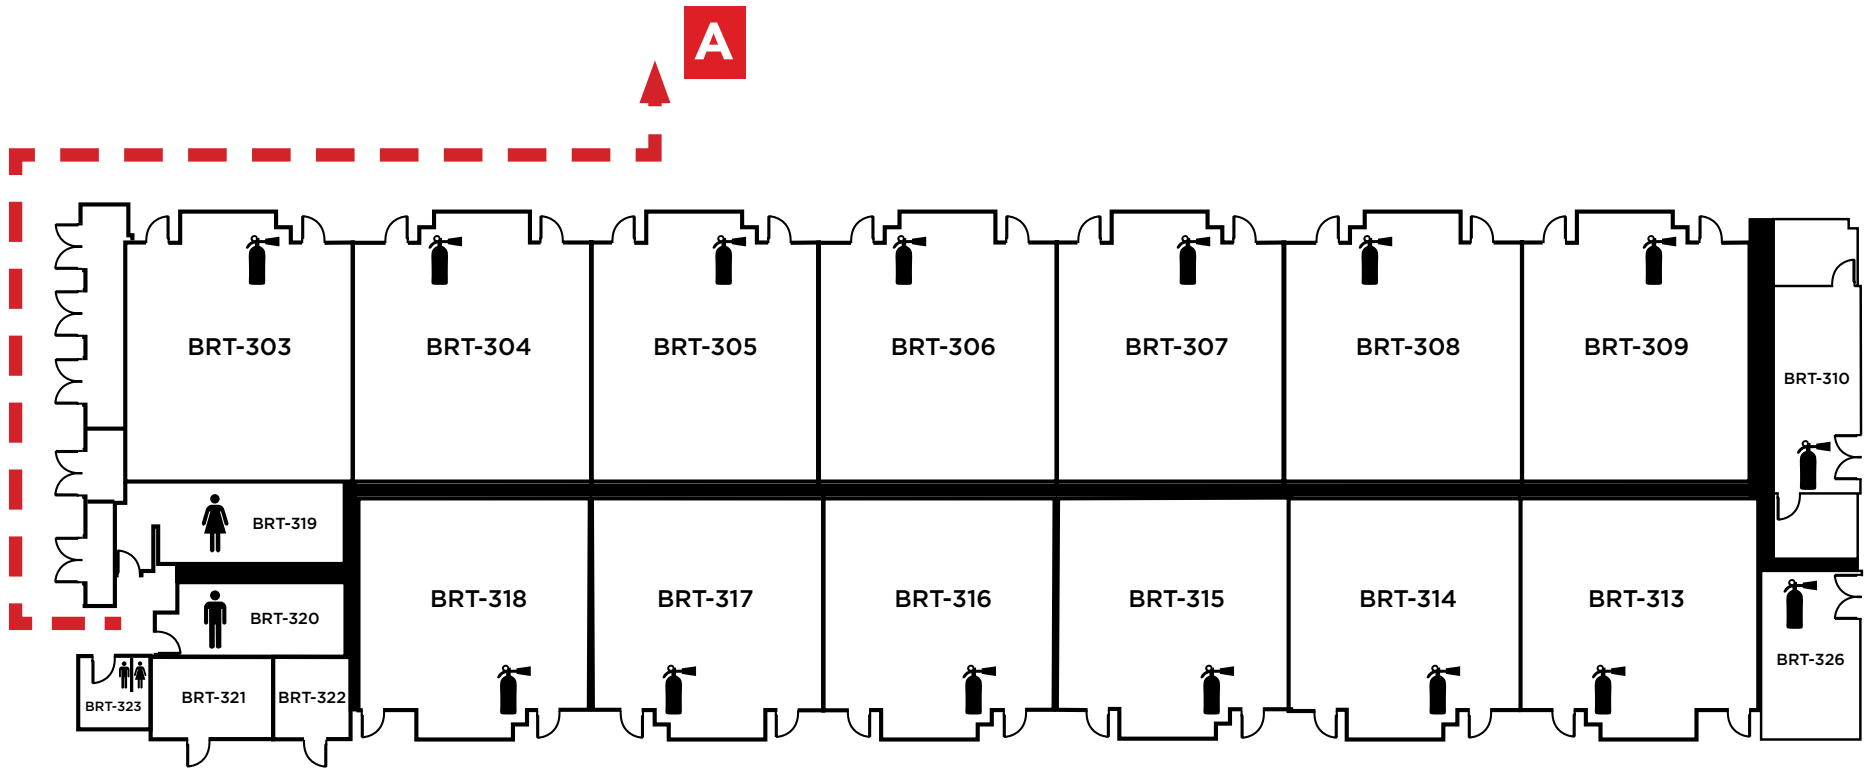

Evacuation Assembly Sites

- A** - Parking Lot
- B** - Pioneer Square

LOS MEDANOS
COLLEGE

**Brentwood Center
Building 300**

1351 Pioneer Square, Brentwood, CA 94513

Emergency Phone: 911 (911 from most campus phones)
(925) 646-2441 (from a cell phone)