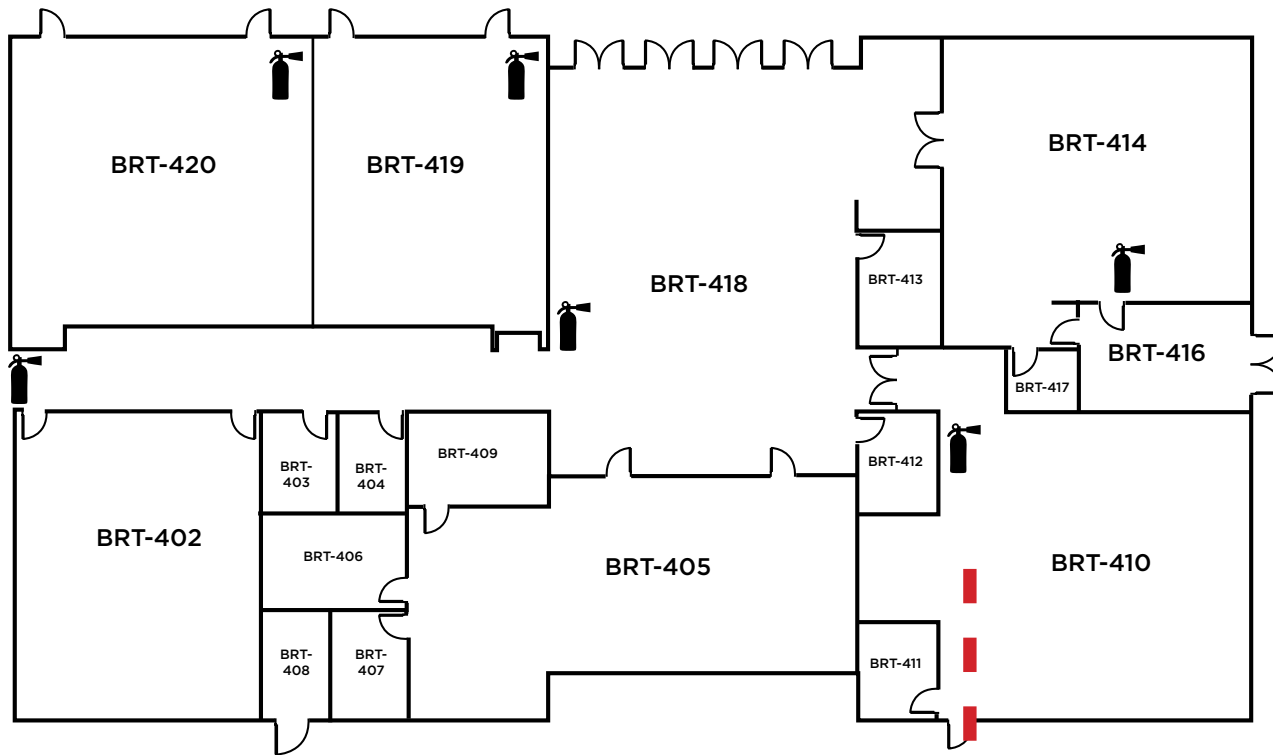

Evacuation Assembly Sites

- A** - Parking Lot
- B** - Pioneer Square

LOS MEDANOS
COLLEGE

**Brentwood Center
Building 400**

1351 Pioneer Square, Brentwood, CA 94513

Emergency Phone: 911 (911 from most campus phones)
(925) 646-2441 (from a cell phone)