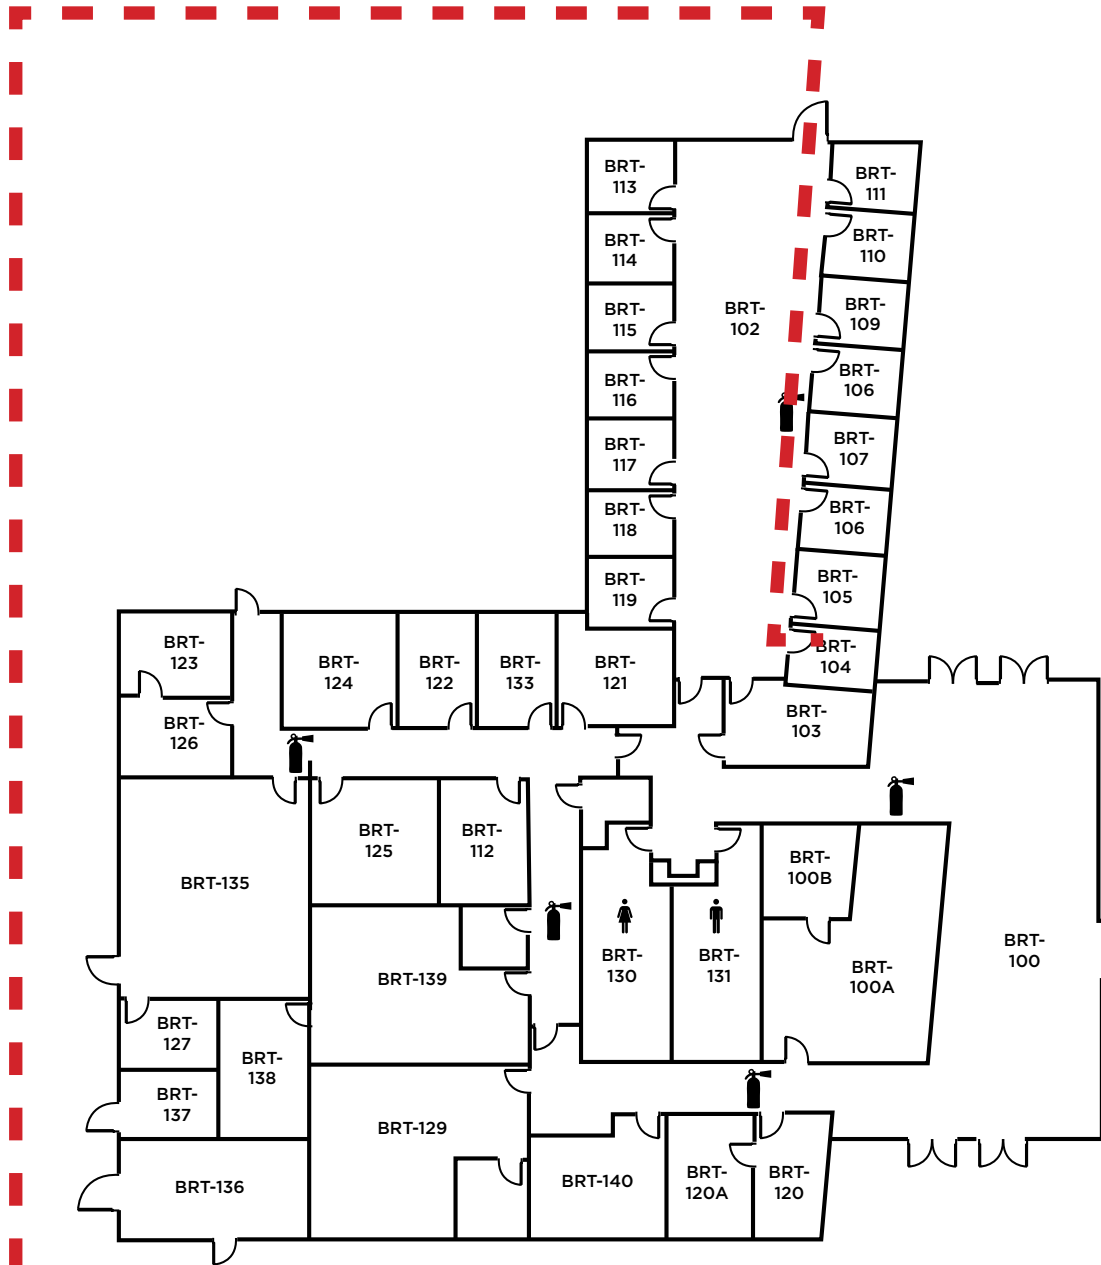

Emergency Phone: 911 (911 from most campus phones)
(925) 646-2441 (from a cell phone)

Evacuation Assembly Sites

- **A** - Parking Lot
- **B** - Pioneer Square