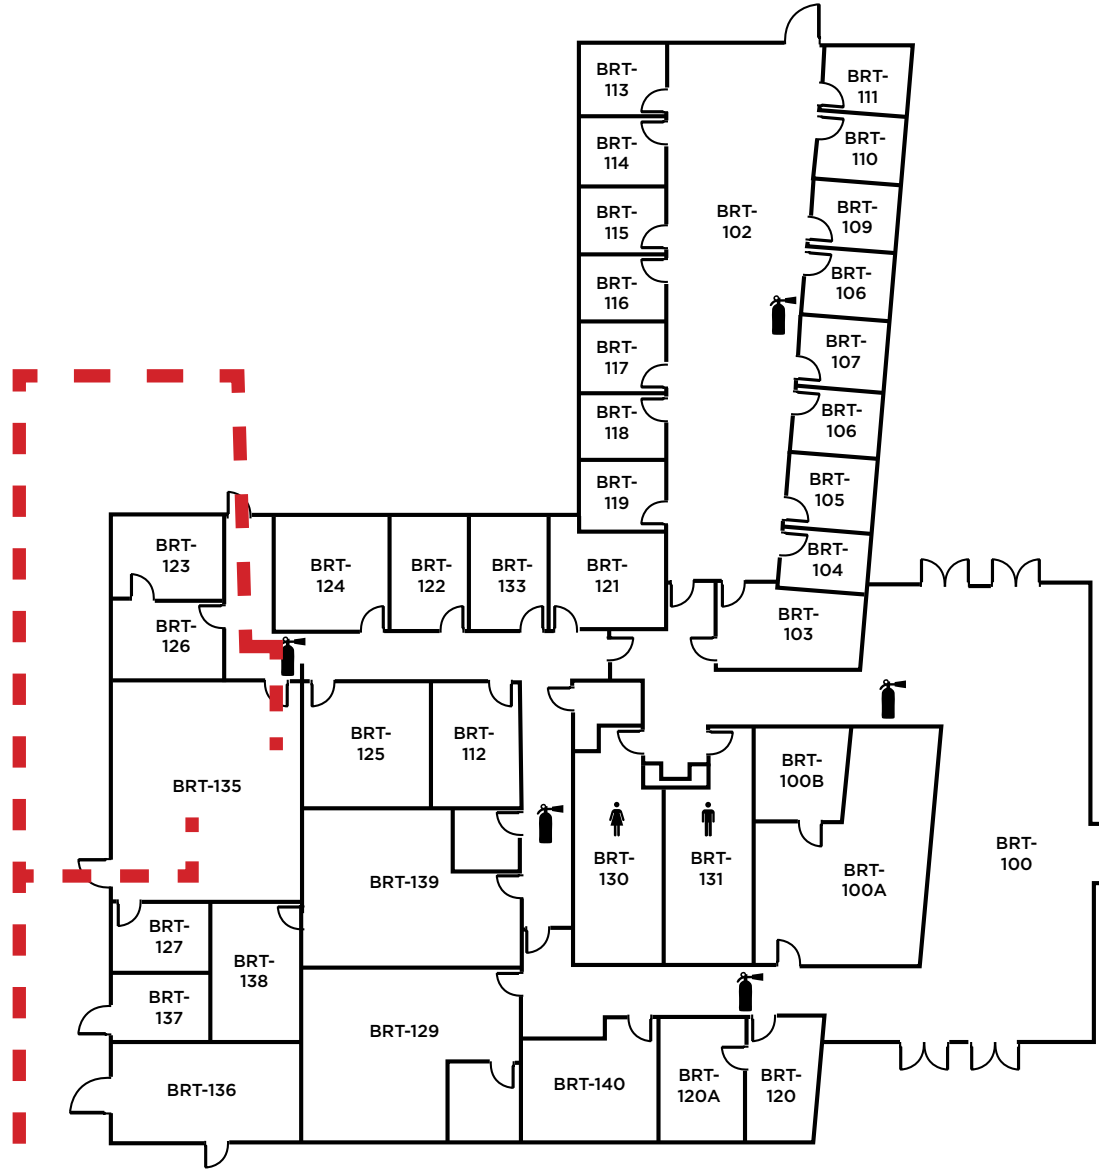

B

Emergency Phone: 911 (911 from most campus phones)
(925) 646-2441 (from a cell phone)

Evacuation Assembly Sites

- **A** - Parking Lot
- **B** - Pioneer Square

LEGEND	
	- Restrooms
	- Fire Extinguishers

**LOS MEDANOS
COLLEGE**

**Brentwood Center
Building 100**
1351 Pioneer Square, Brentwood, CA 94513