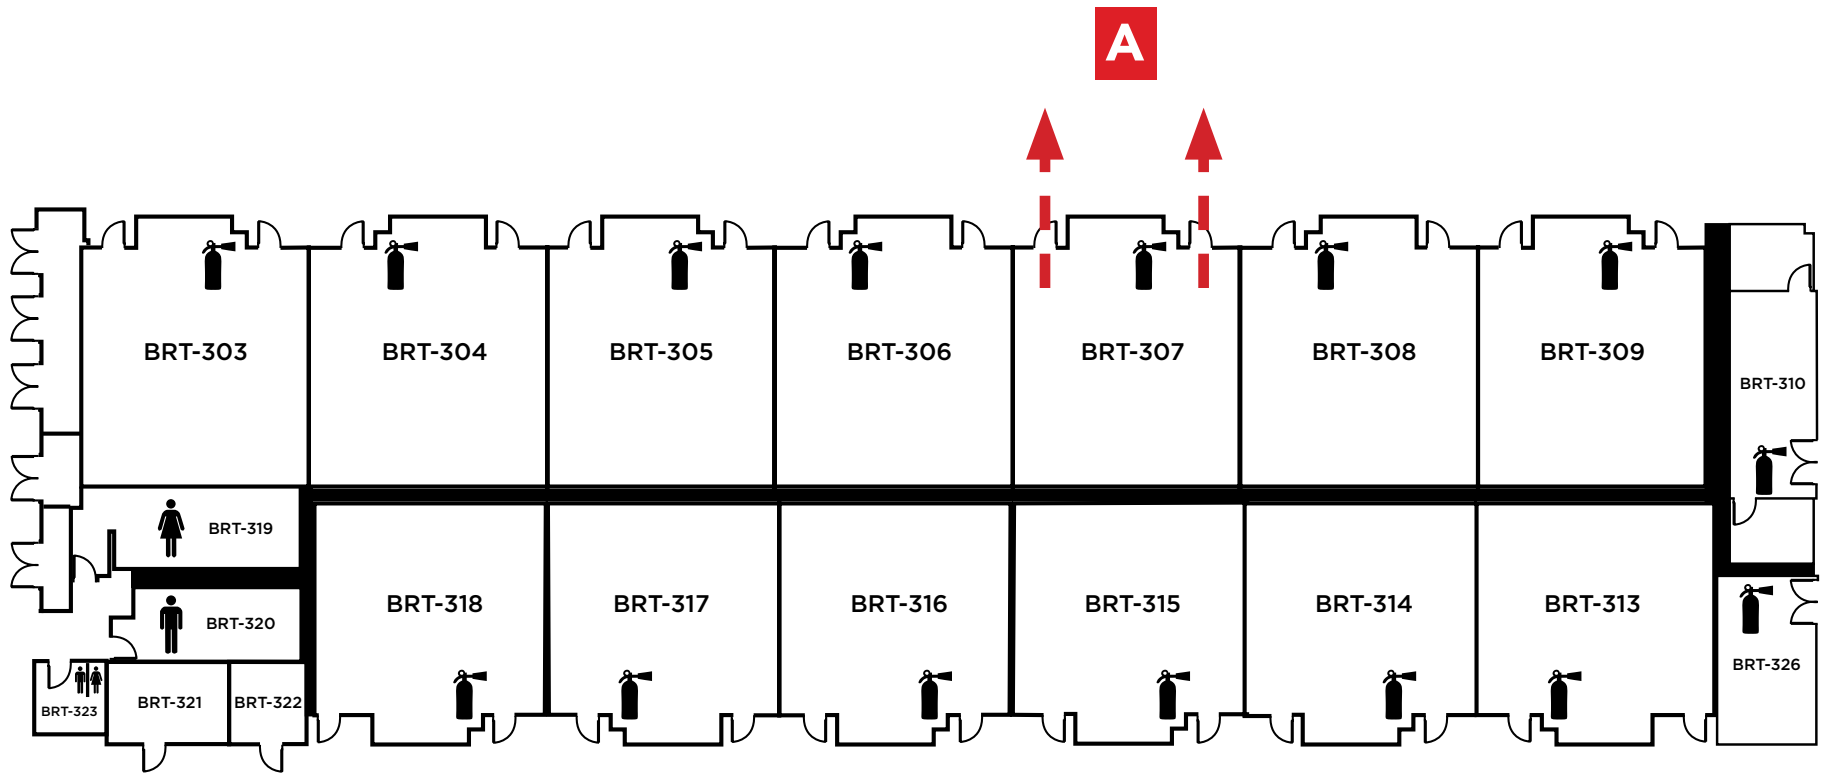

Evacuation Assembly Sites

- A** - Parking Lot
- B** - Pioneer Square

LOS MEDANOS
COLLEGE

**Brentwood Center
Building 300**

1351 Pioneer Square, Brentwood, CA 94513

Emergency Phone: 911 (911 from most campus phones)
(925) 646-2441 (from a cell phone)