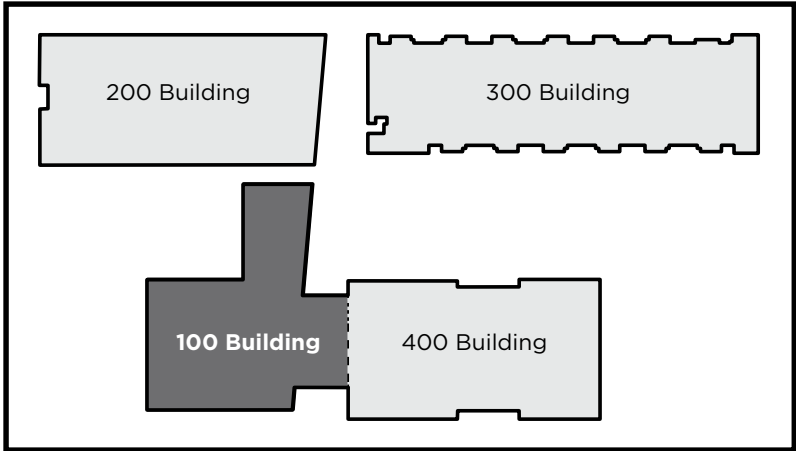

Evacuation Assembly Sites

- A** - Parking Lot
- B** - Pioneer Square

LOS MEDANOS COLLEGE

**Brentwood Center
 Building 100**

1351 Pioneer Square, Brentwood, CA 94513

Emergency Phone: 911 (911 from most campus phones)
 (925) 646-2441 (from a cell phone)