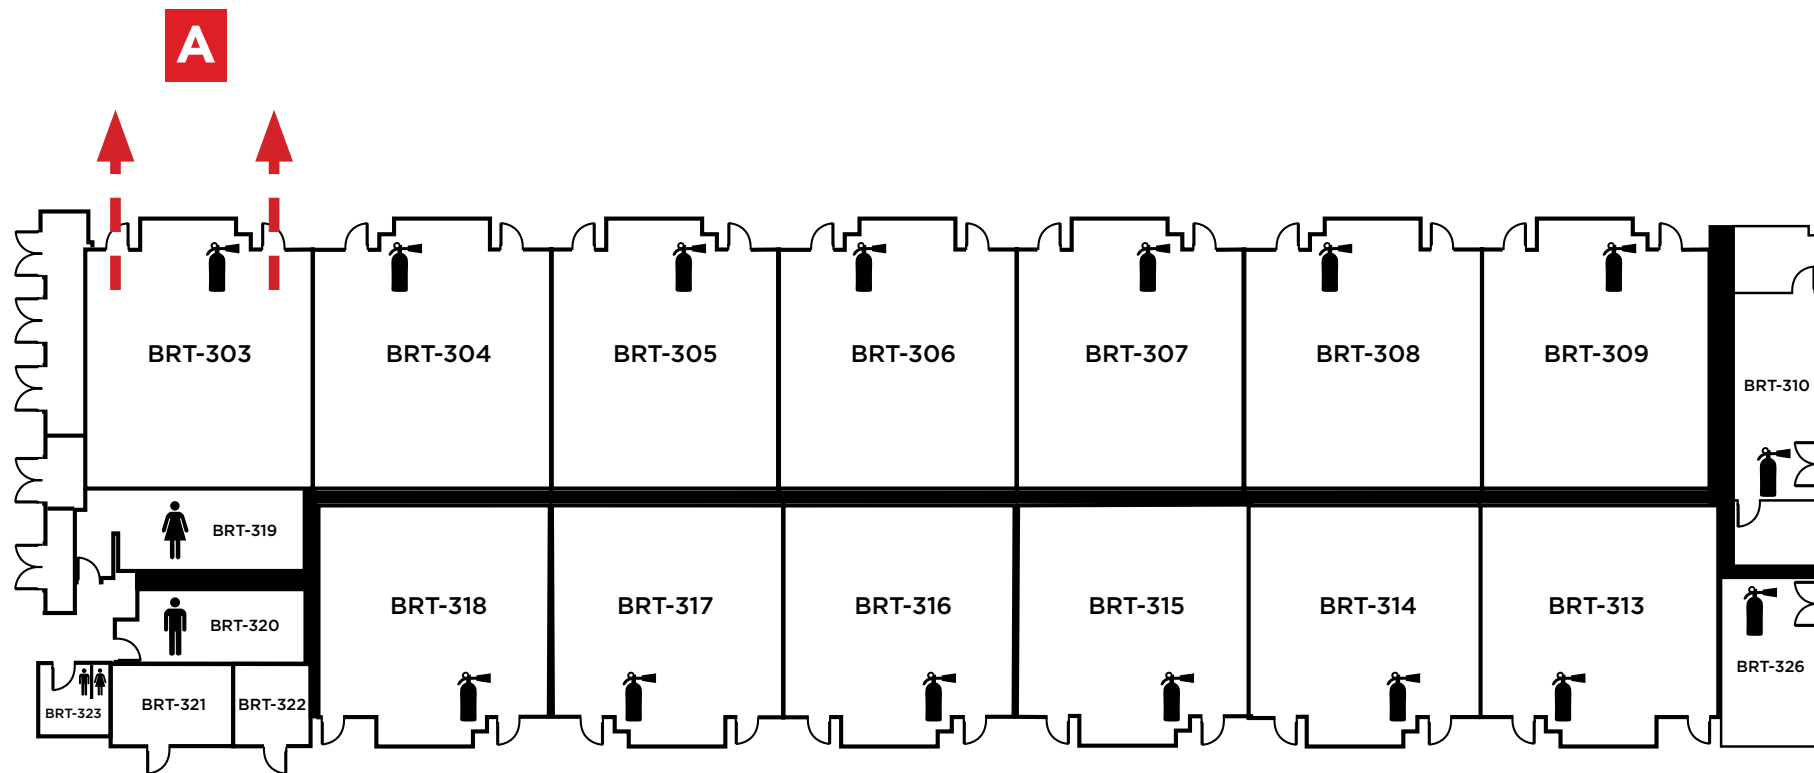

LEGEND	
	- Restrooms
	- Fire Extinguishers

Evacuation Assembly Sites

- **A** - Parking Lot
- **B** - Pioneer Square

LOS MEDANOS
COLLEGE

**Brentwood Center
Building 300**

1351 Pioneer Square, Brentwood, CA 94513

Emergency Phone: 911 (911 from most campus phones)
(925) 646-2441 (from a cell phone)