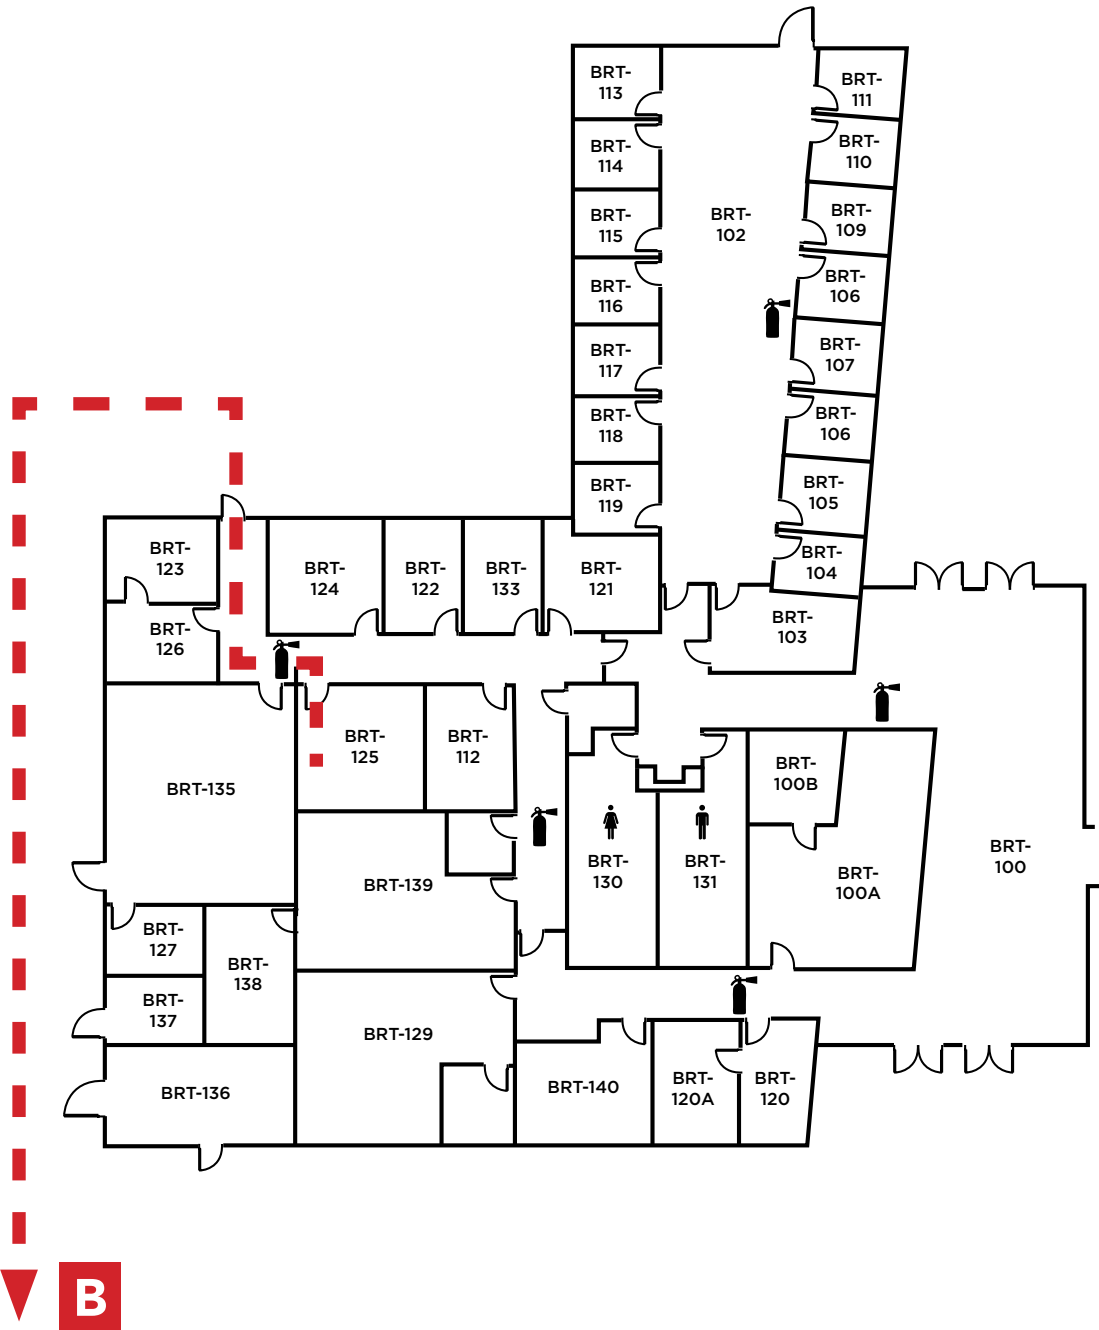

**LOS MEDANOS
COLLEGE**

Brentwood Center
Building 100
1351 Pioneer Square, Brentwood, CA 94513