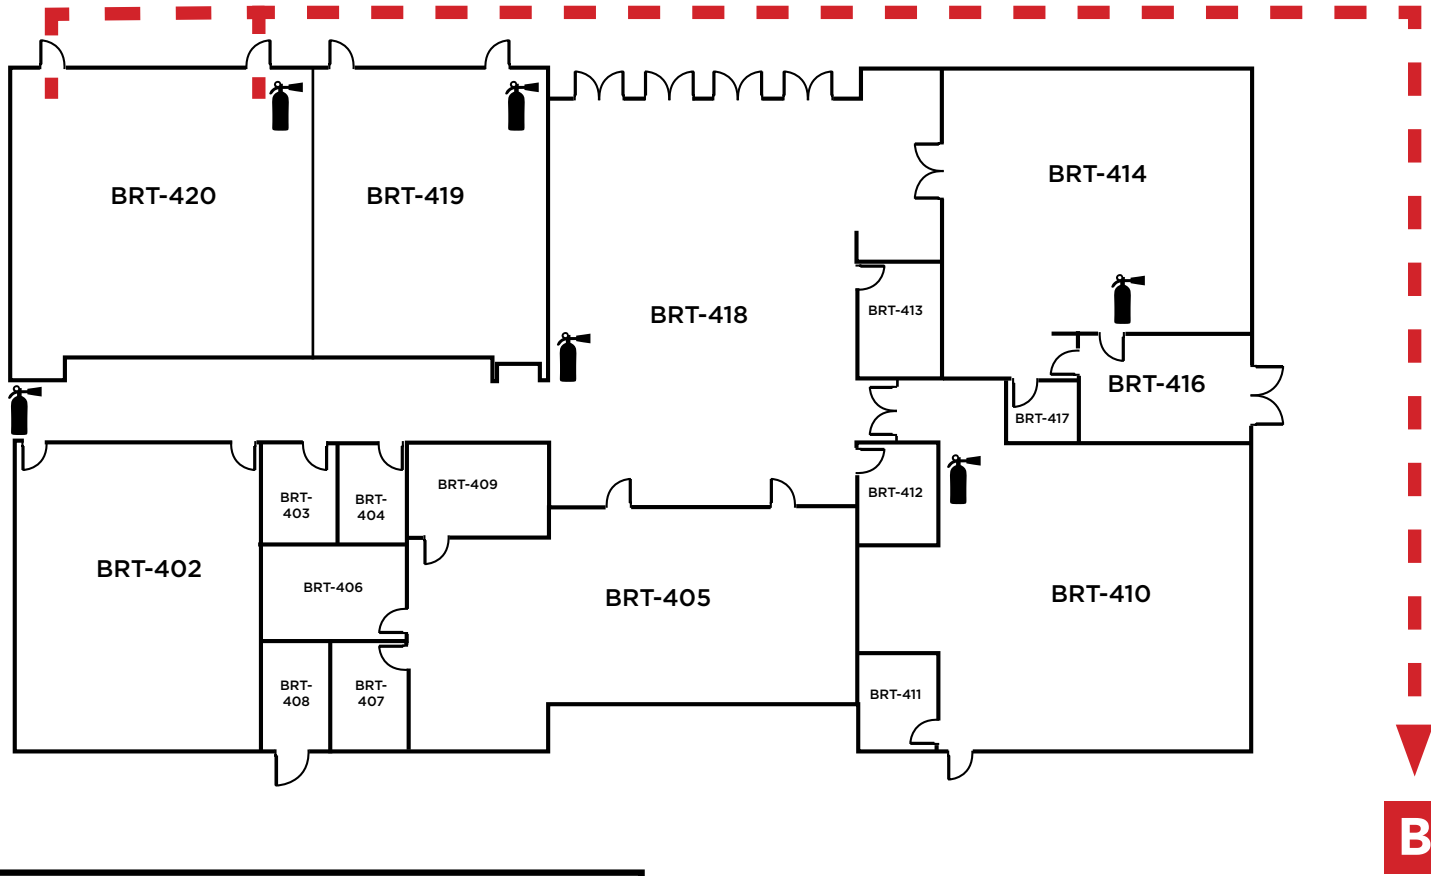

LEGEND	
	- Restrooms
	- Fire Extinguishers

Evacuation Assembly Sites

- **A** - Parking Lot
- **B** - Pioneer Square

LOS MEDANOS
COLLEGE

**Brentwood Center
Building 400**

1351 Pioneer Square, Brentwood, CA 94513

Emergency Phone: 911 (911 from most campus phones)
(925) 646-2441 (from a cell phone)