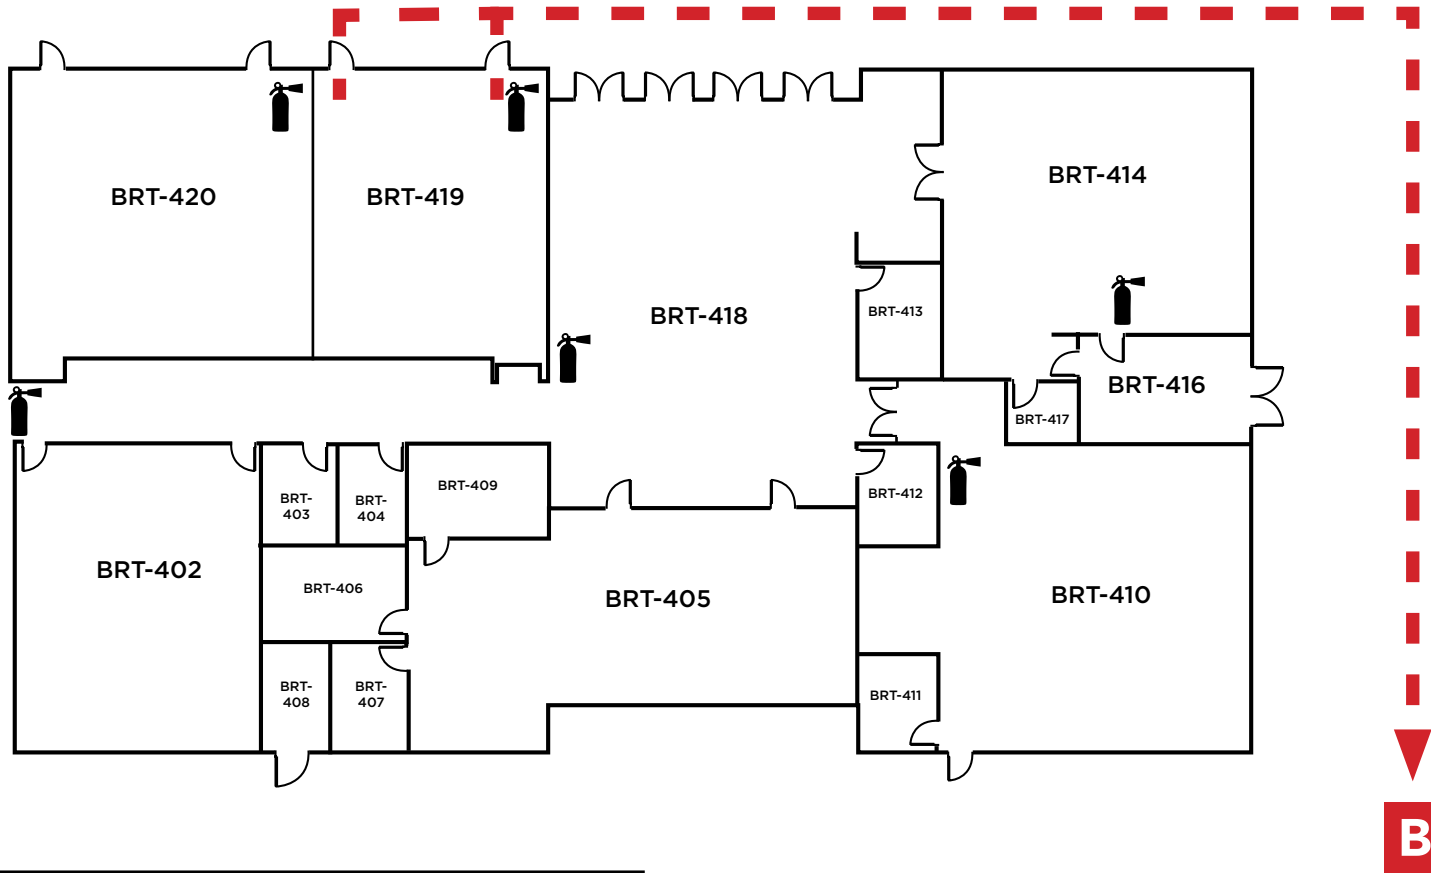

Evacuation Assembly Sites

- A** - Parking Lot
- B** - Pioneer Square

LOS MEDANOS
COLLEGE

**Brentwood Center
Building 400**

1351 Pioneer Square, Brentwood, CA 94513

Emergency Phone: 911 (911 from most campus phones)
(925) 646-2441 (from a cell phone)