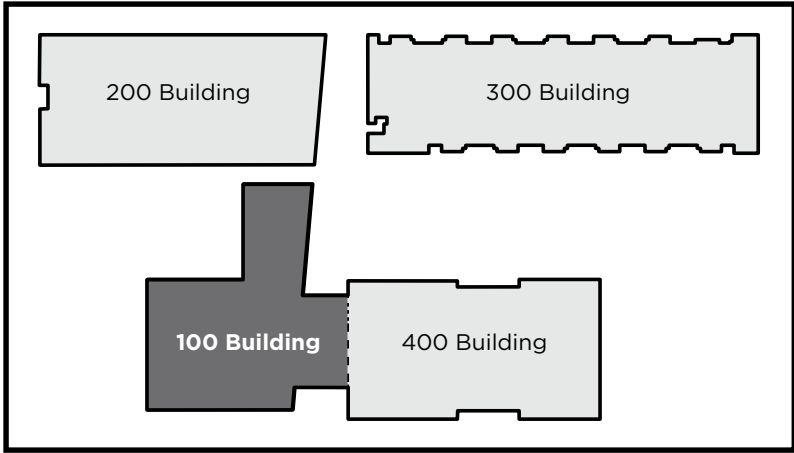

Evacuation Assembly Sites

- A** - Parking Lot
- B** - Pioneer Square

**LOS MEDANOS
COLLEGE**

**Brentwood Center
Building 100**

1351 Pioneer Square, Brentwood, CA 94513

Emergency Phone: 911 (911 from most campus phones)
 (925) 646-2441 (from a cell phone)