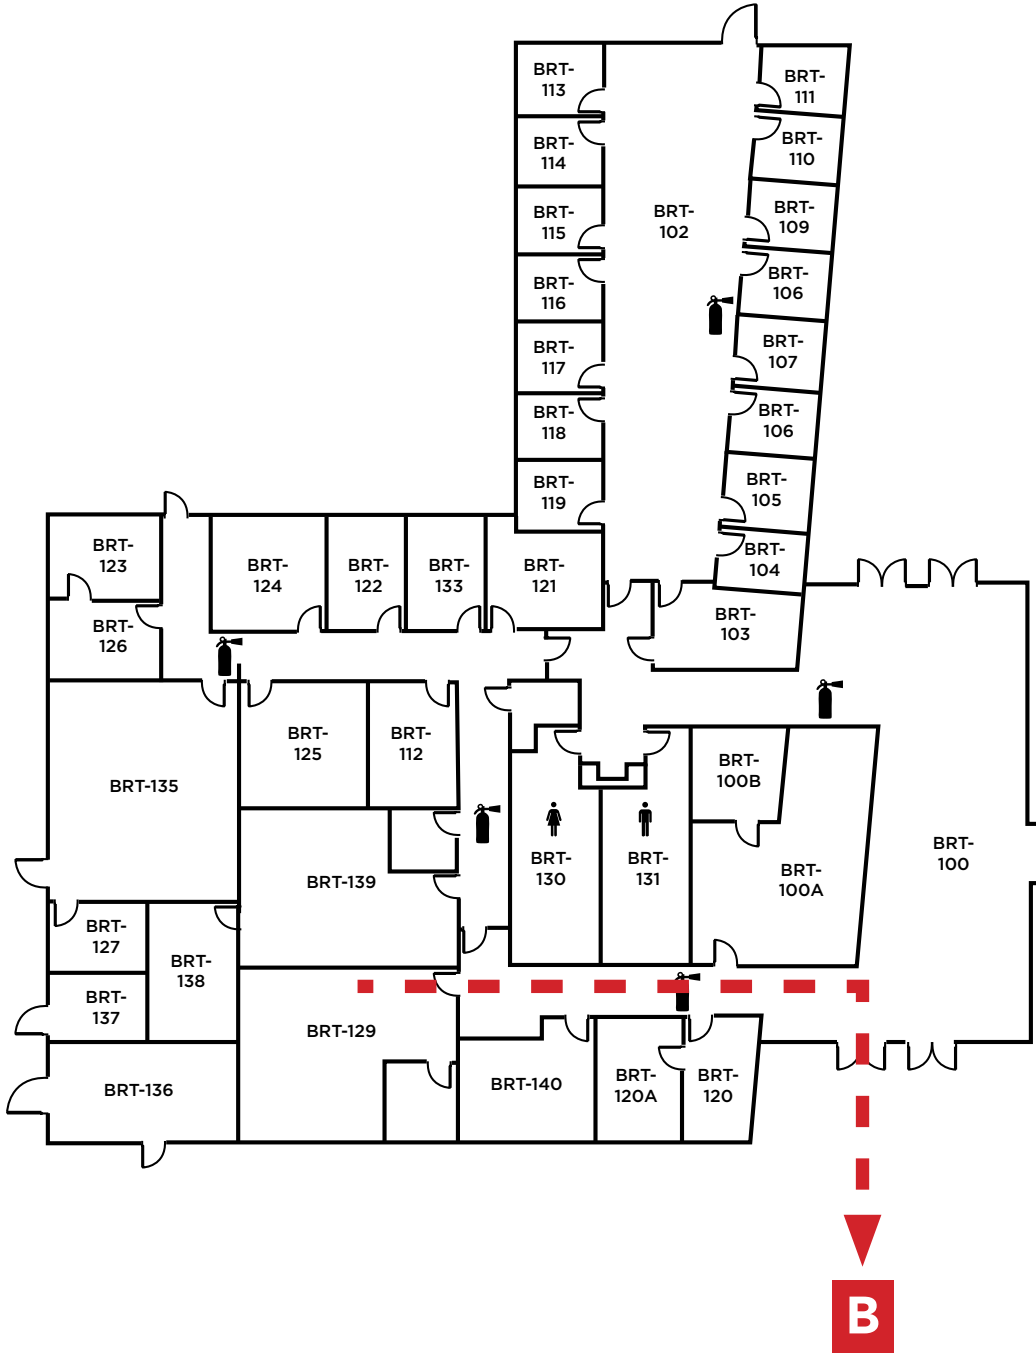

Emergency Phone: 911 (911 from most campus phones)
(925) 646-2441 (from a cell phone)

Evacuation Assembly Sites

- **A** - Parking Lot
- **B** - Pioneer Square