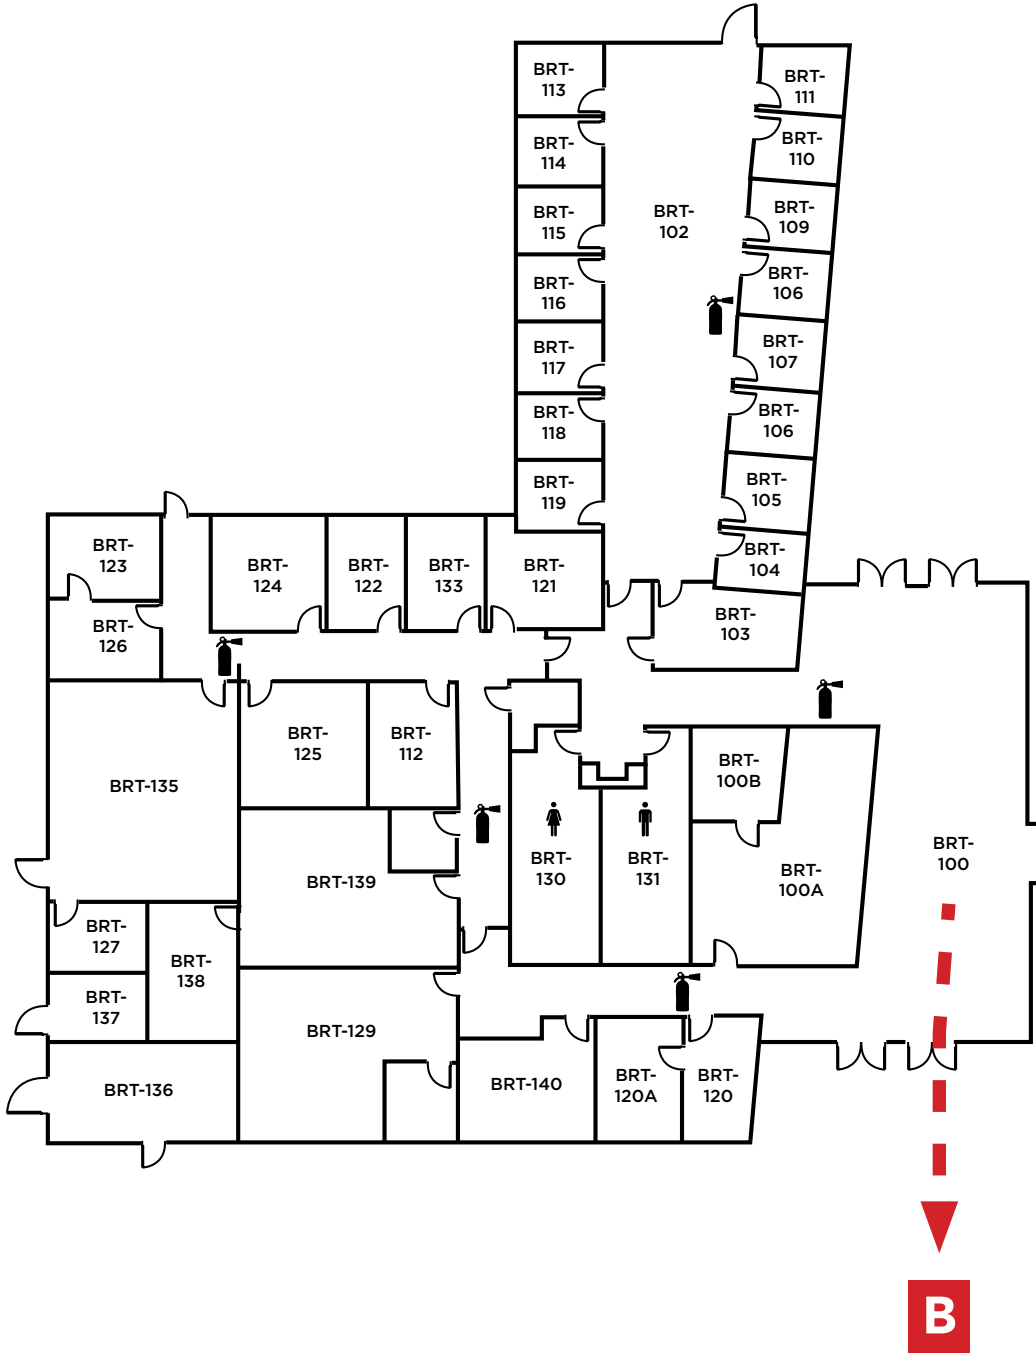

Emergency Phone: 911 (911 from most campus phones)
(925) 646-2441 (from a cell phone)

Evacuation Assembly Sites

- **A** - Parking Lot
- **B** - Pioneer Square

LEGEND	
	- Restrooms
	- Fire Extinguishers

**LOS MEDANOS
COLLEGE**

**Brentwood Center
Building 100**
1351 Pioneer Square, Brentwood, CA 94513