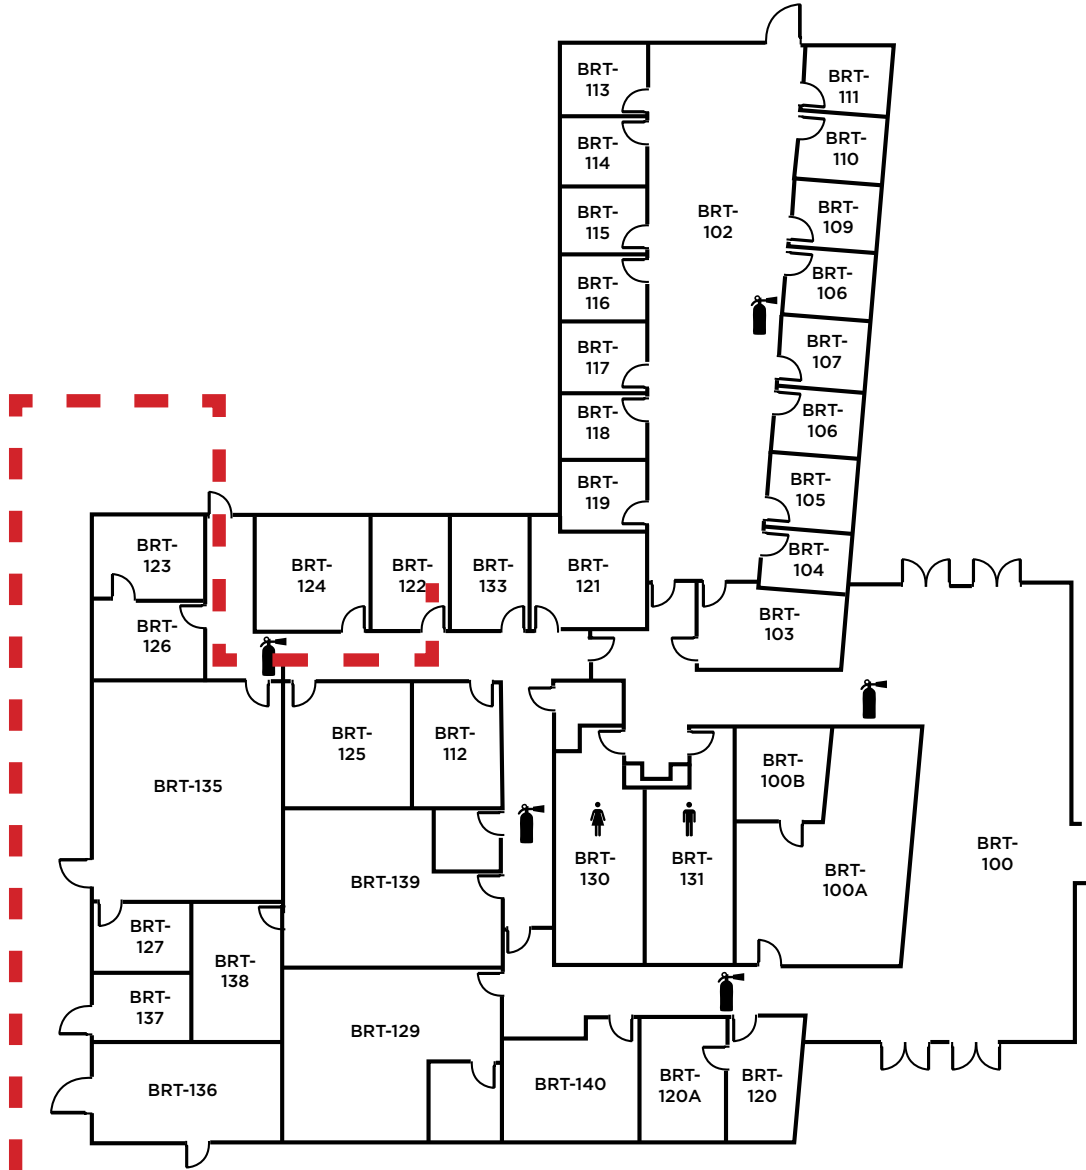

**LOS MEDANOS
COLLEGE**

**Brentwood Center
Building 100**
1351 Pioneer Square, Brentwood, CA 94513