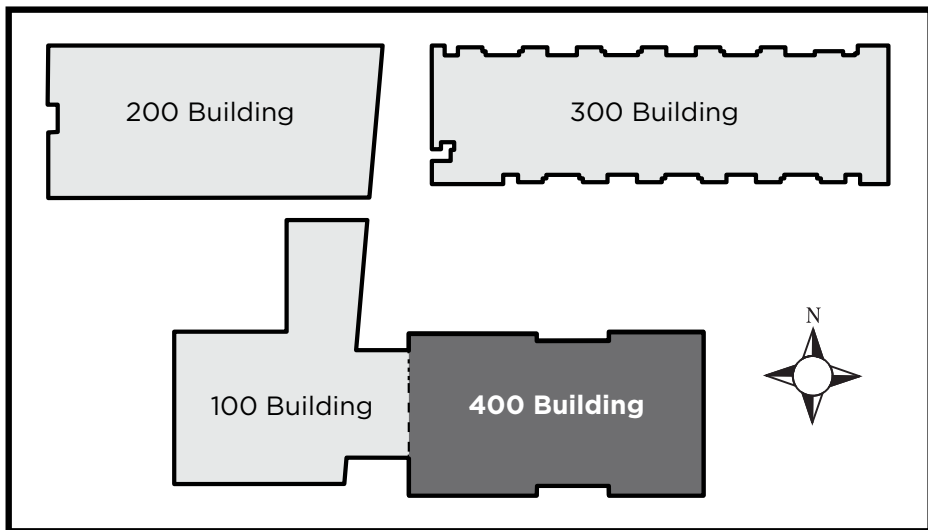

Evacuation Assembly Sites

- A** - Parking Lot
- B** - Pioneer Square

LOS MEDANOS
COLLEGE

**Brentwood Center
Building 400**

1351 Pioneer Square, Brentwood, CA 94513

Emergency Phone: 911 (911 from most campus phones)
(925) 646-2441 (from a cell phone)