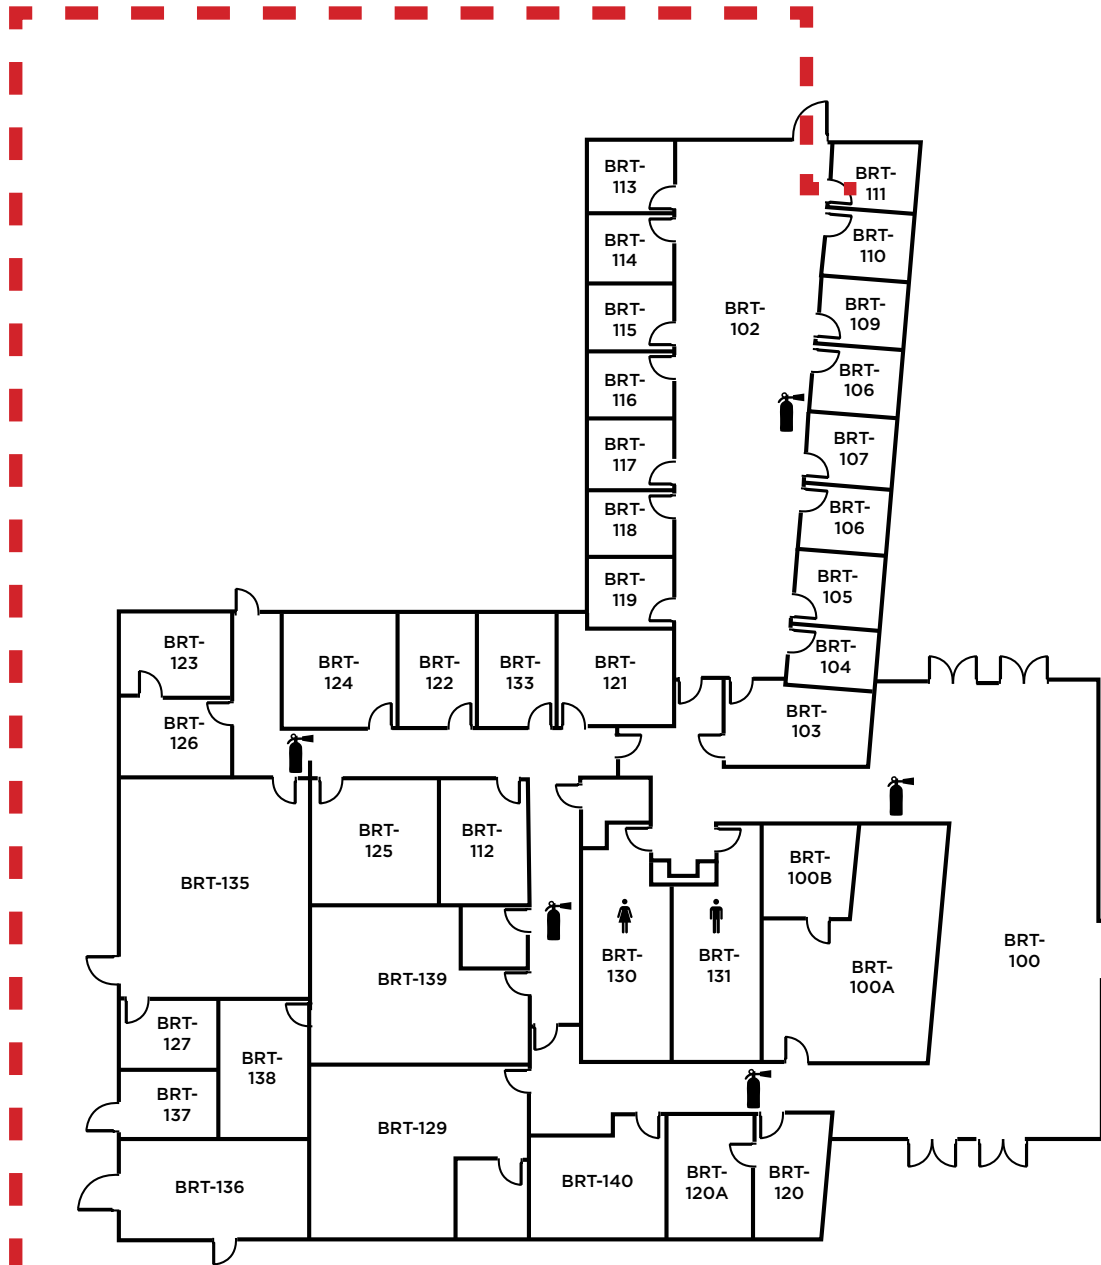

Emergency Phone: 911 (911 from most campus phones)
(925) 646-2441 (from a cell phone)

Evacuation Assembly Sites

- **A** - Parking Lot
- **B** - Pioneer Square

LEGEND	
	- Restrooms
	- Fire Extinguishers

**LOS MEDANOS
COLLEGE**

**Brentwood Center
Building 100**
1351 Pioneer Square, Brentwood, CA 94513