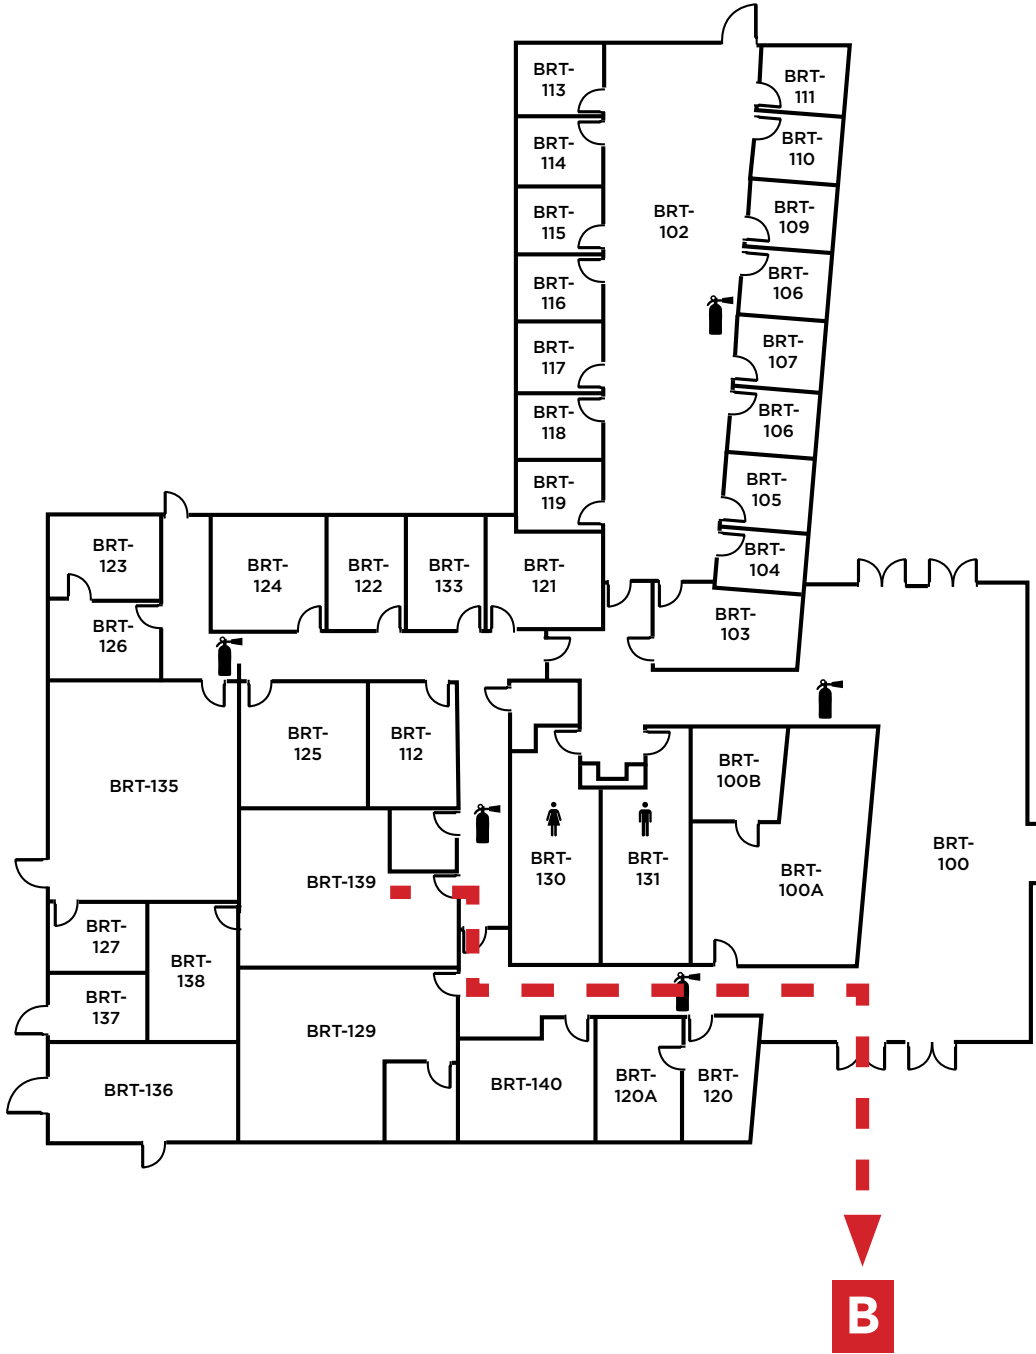

Evacuation Assembly Sites

- A** - Parking Lot
- B** - Pioneer Square

**LOS MEDANOS
COLLEGE**

**Brentwood Center
Building 100**

1351 Pioneer Square, Brentwood, CA 94513

Emergency Phone: 911 (911 from most campus phones)
 (925) 646-2441 (from a cell phone)