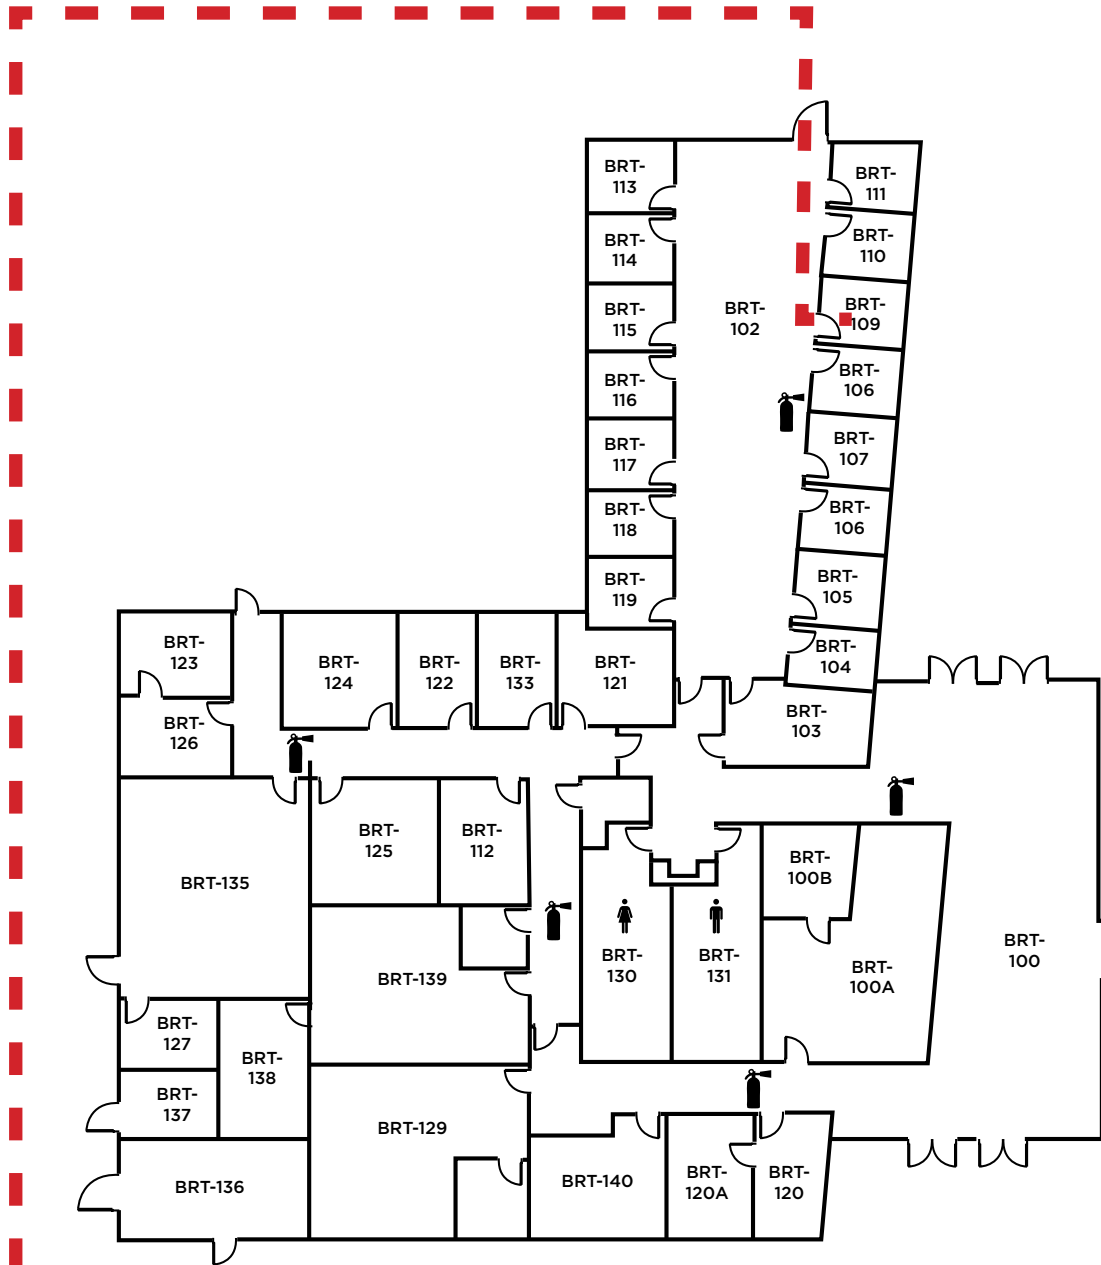

Emergency Phone: 911 (911 from most campus phones)
(925) 646-2441 (from a cell phone)

Evacuation Assembly Sites

- **A** - Parking Lot
- **B** - Pioneer Square