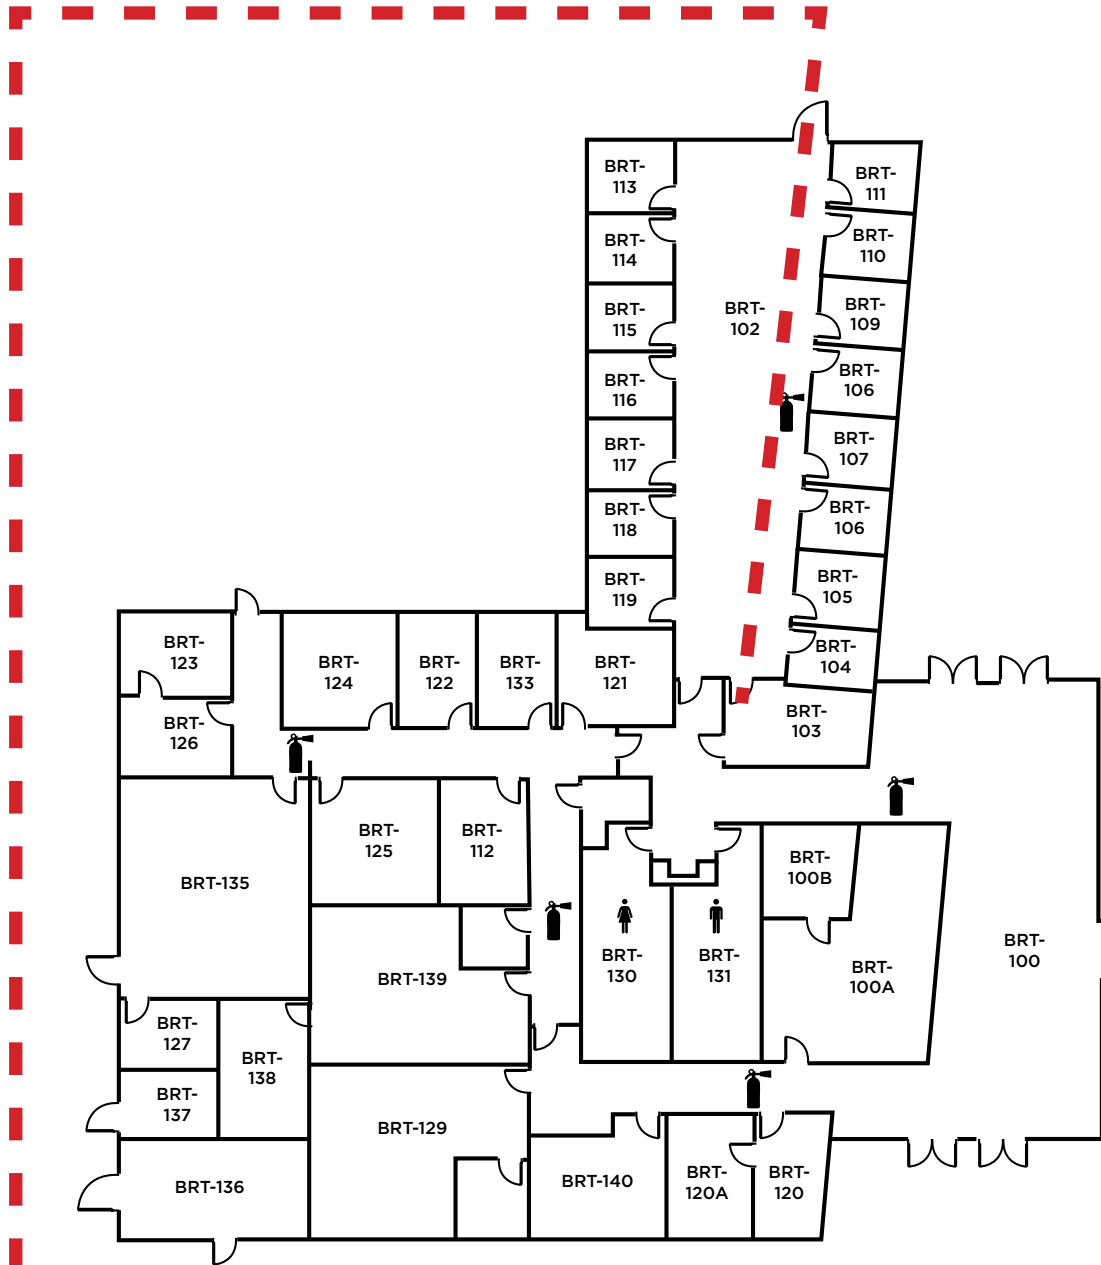

Emergency Phone: 911 (911 from most campus phones)
(925) 646-2441 (from a cell phone)

Evacuation Assembly Sites

- **A** - Parking Lot
- **B** - Pioneer Square