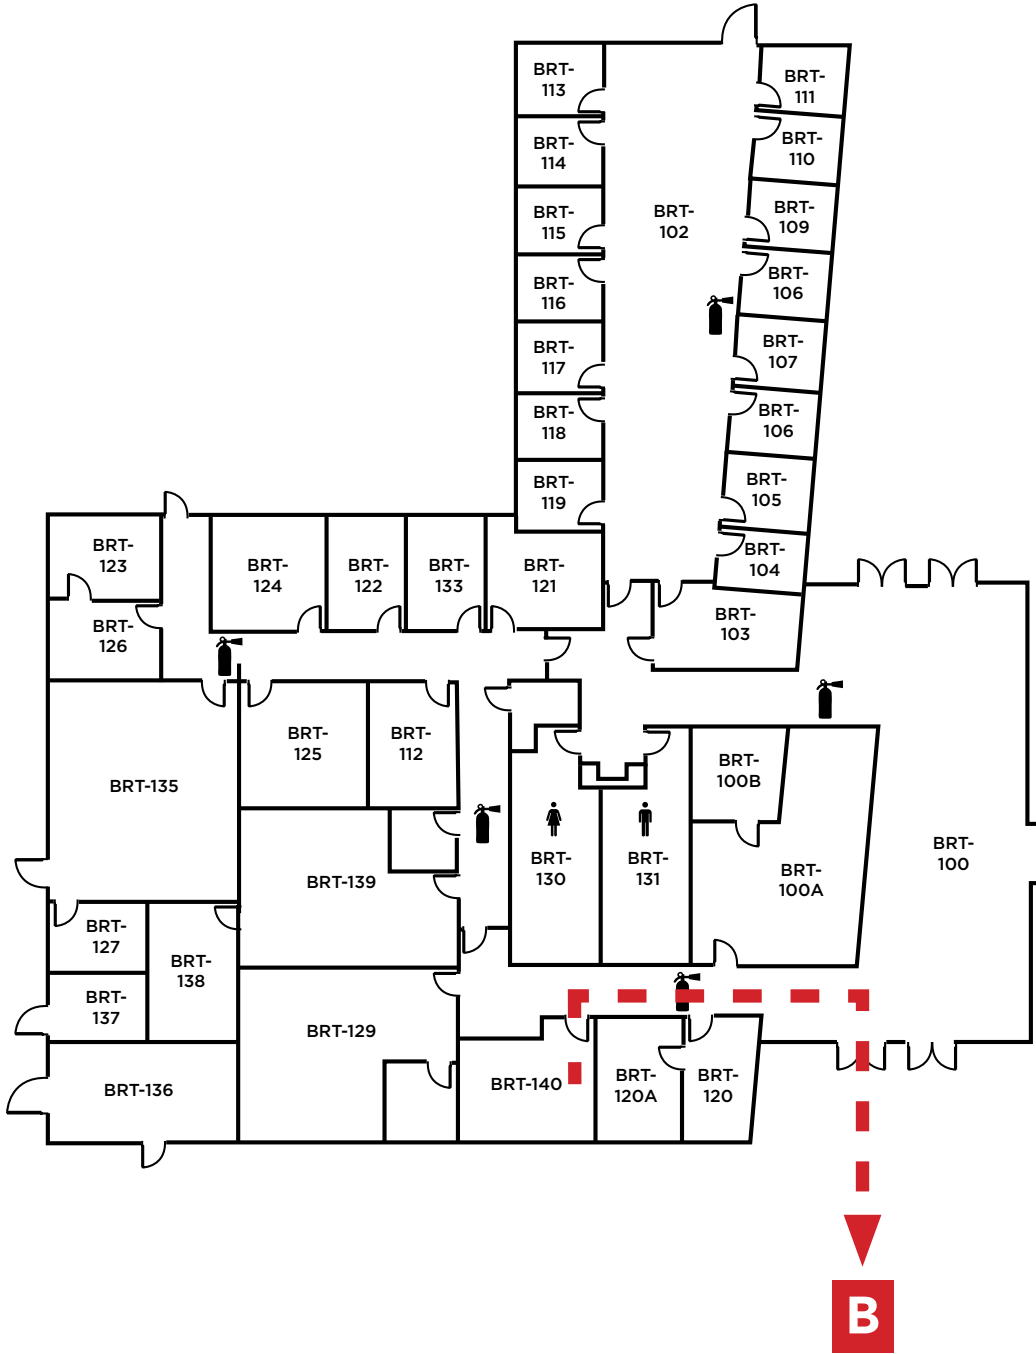

Emergency Phone: 911 (911 from most campus phones)
 (925) 646-2441 (from a cell phone)

Evacuation Assembly Sites

- A** - Parking Lot
- B** - Pioneer Square

**LOS MEDANOS
COLLEGE**

**Brentwood Center
Building 100**
 1351 Pioneer Square, Brentwood, CA 94513