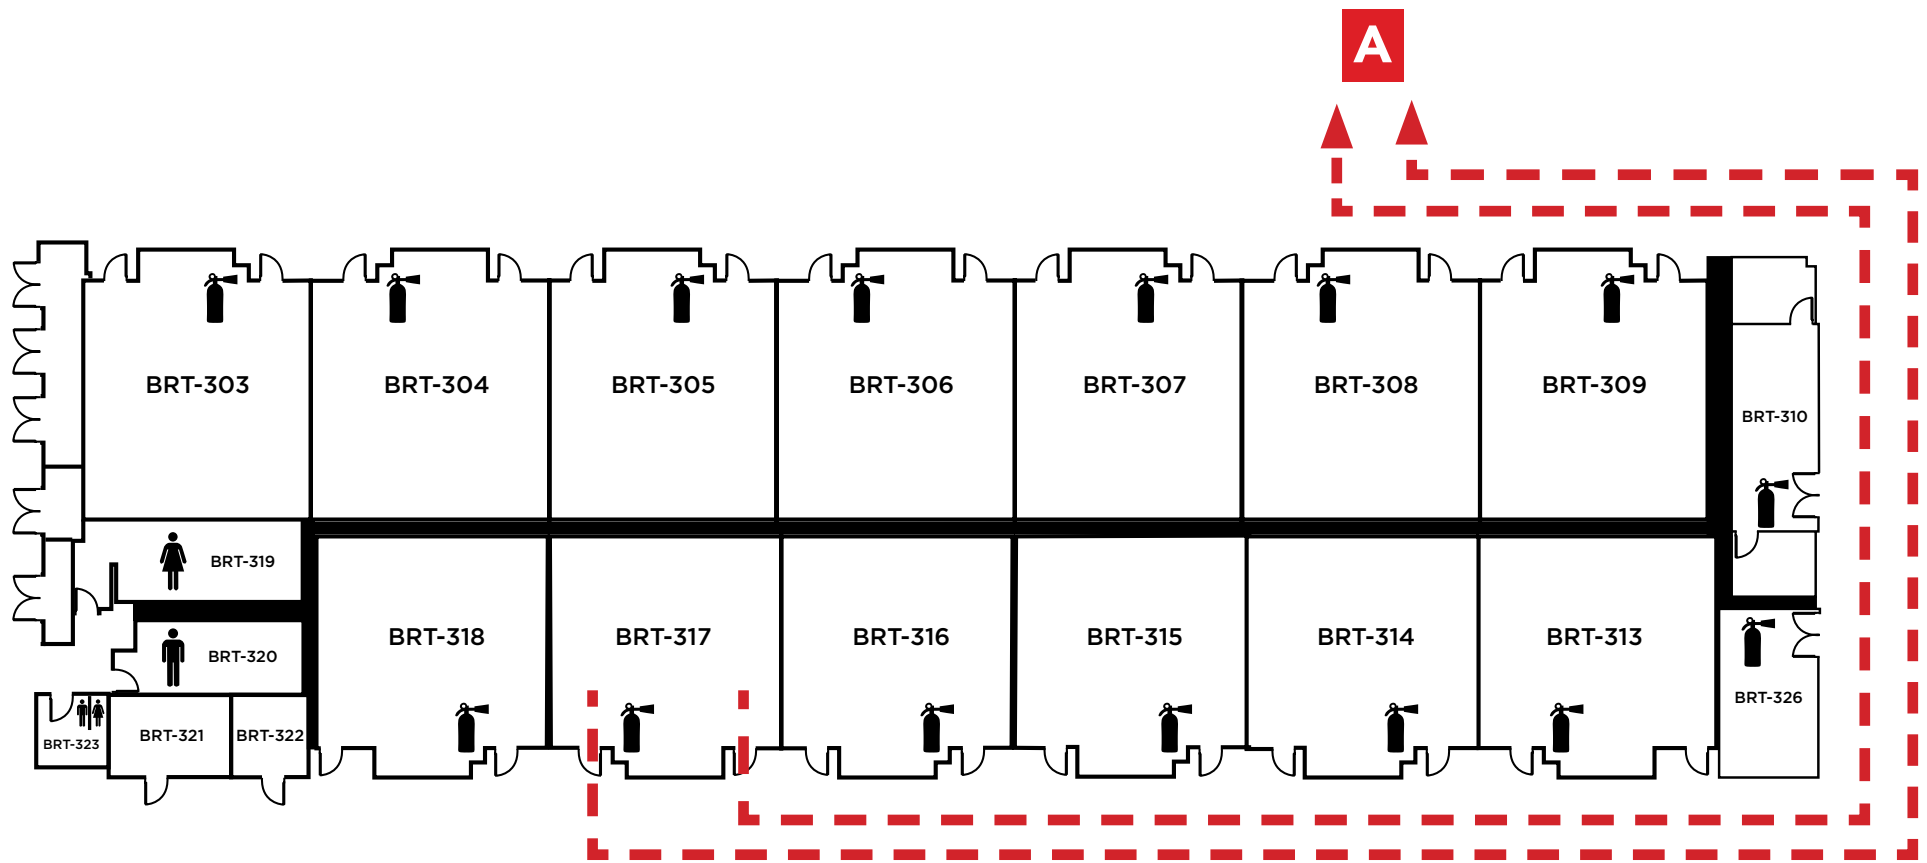

LEGEND	
	- Restrooms
	- Fire Extinguishers

Evacuation Assembly Sites

- **A** - Parking Lot
- **B** - Pioneer Square

LOS MEDANOS
COLLEGE

**Brentwood Center
Building 300**

1351 Pioneer Square, Brentwood, CA 94513

Emergency Phone: 911 (911 from most campus phones)
(925) 646-2441 (from a cell phone)