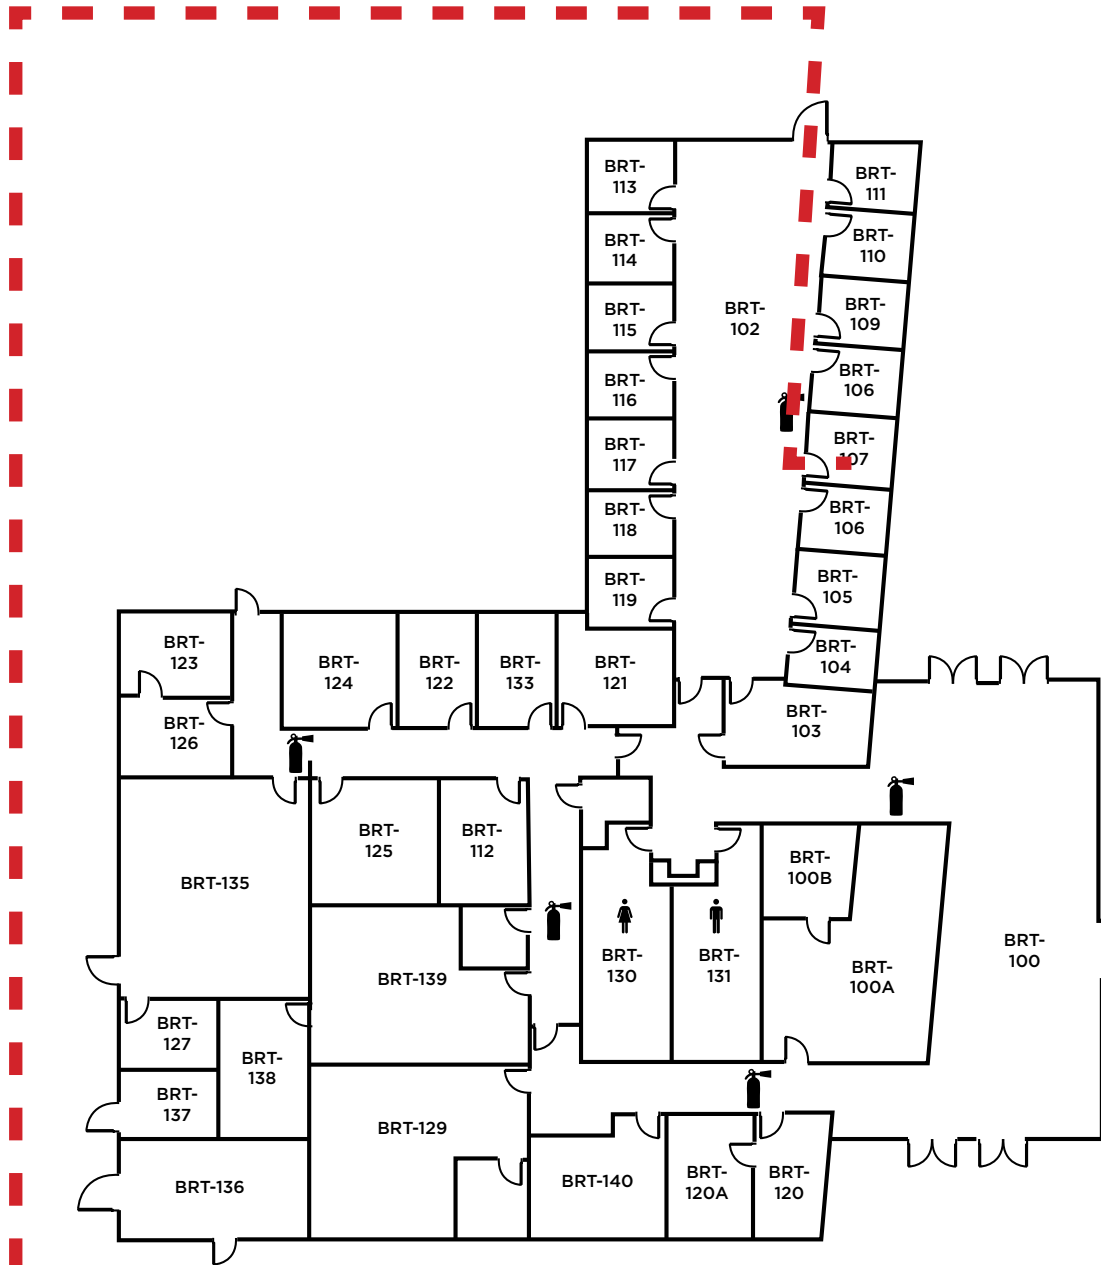

Emergency Phone: 911 (911 from most campus phones)
(925) 646-2441 (from a cell phone)

Evacuation Assembly Sites

- **A** - Parking Lot
- **B** - Pioneer Square

LEGEND	
	- Restrooms
	- Fire Extinguishers

**LOS MEDANOS
COLLEGE**

**Brentwood Center
Building 100**
1351 Pioneer Square, Brentwood, CA 94513