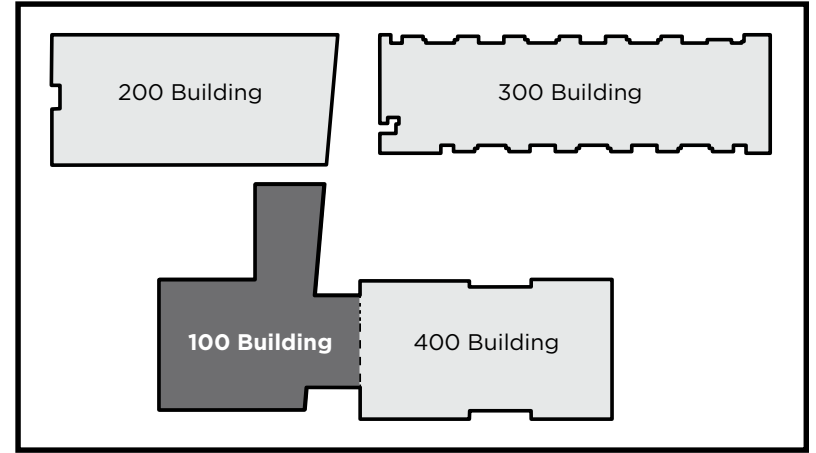

Emergency Phone: 911 (911 from most campus phones)
(925) 646-2441 (from a cell phone)

Evacuation Assembly Sites

- **A** - Parking Lot
- **B** - Pioneer Square

LEGEND	
	- Restrooms
	- Fire Extinguishers

**LOS MEDANOS
COLLEGE**

**Brentwood Center
Building 100**
1351 Pioneer Square, Brentwood, CA 94513