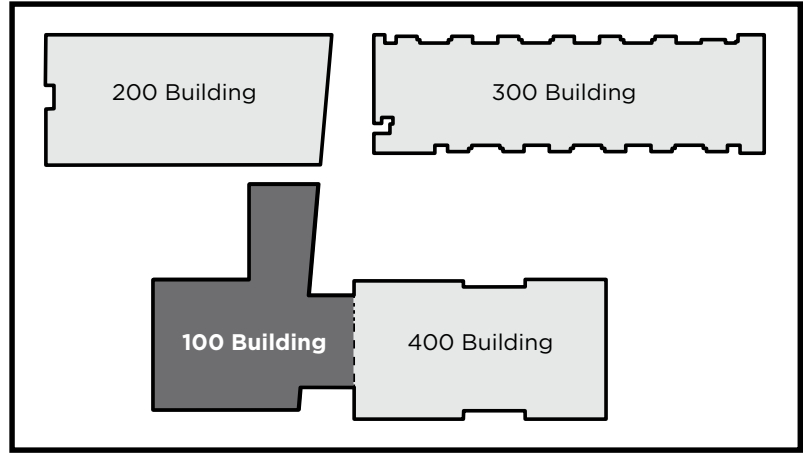

Emergency Phone: 911 (911 from most campus phones)
(925) 646-2441 (from a cell phone)

Evacuation Assembly Sites

- **A** - Parking Lot
- **B** - Pioneer Square