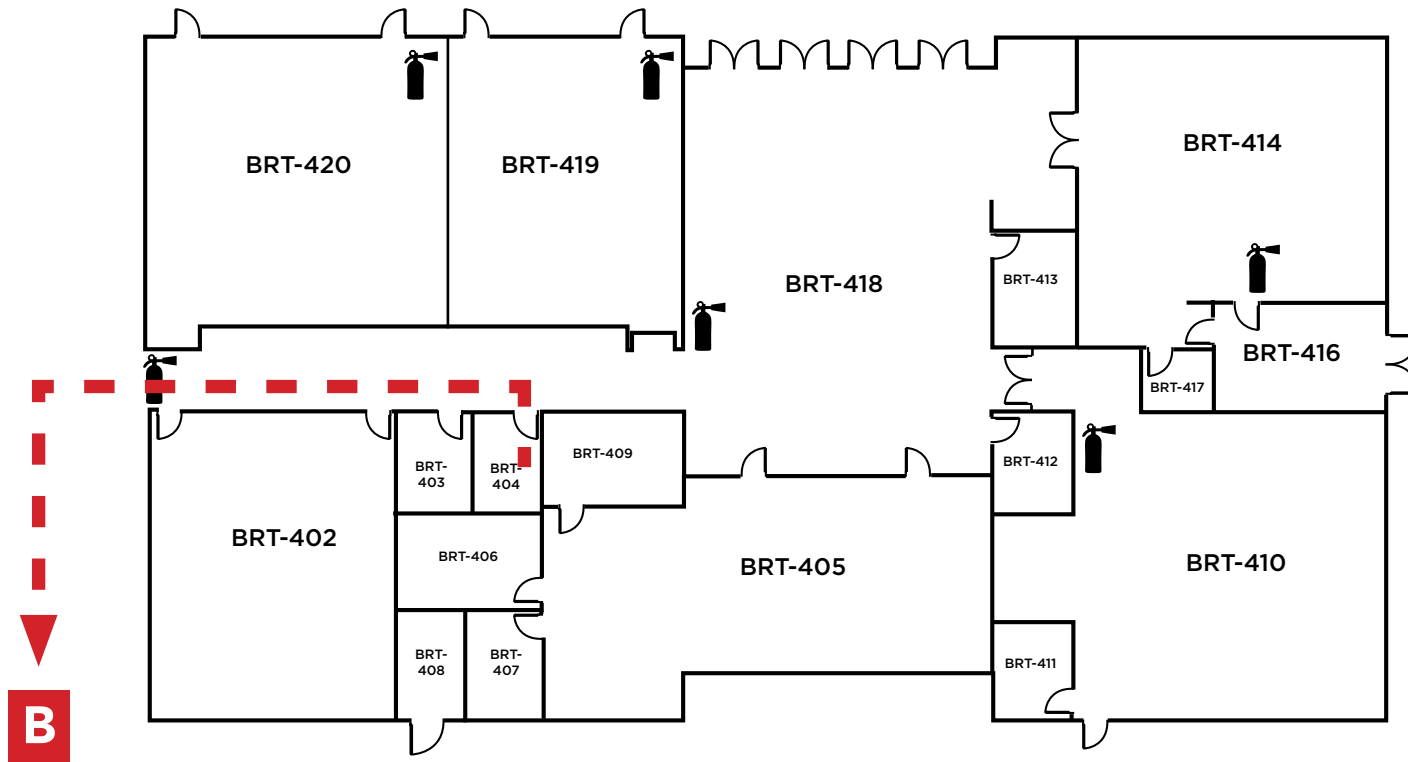

Evacuation Assembly Sites

- A** - Parking Lot
- B** - Pioneer Square

LOS MEDANOS
COLLEGE

**Brentwood Center
Building 400**

1351 Pioneer Square, Brentwood, CA 94513

Emergency Phone: 911 (911 from most campus phones)
(925) 646-2441 (from a cell phone)