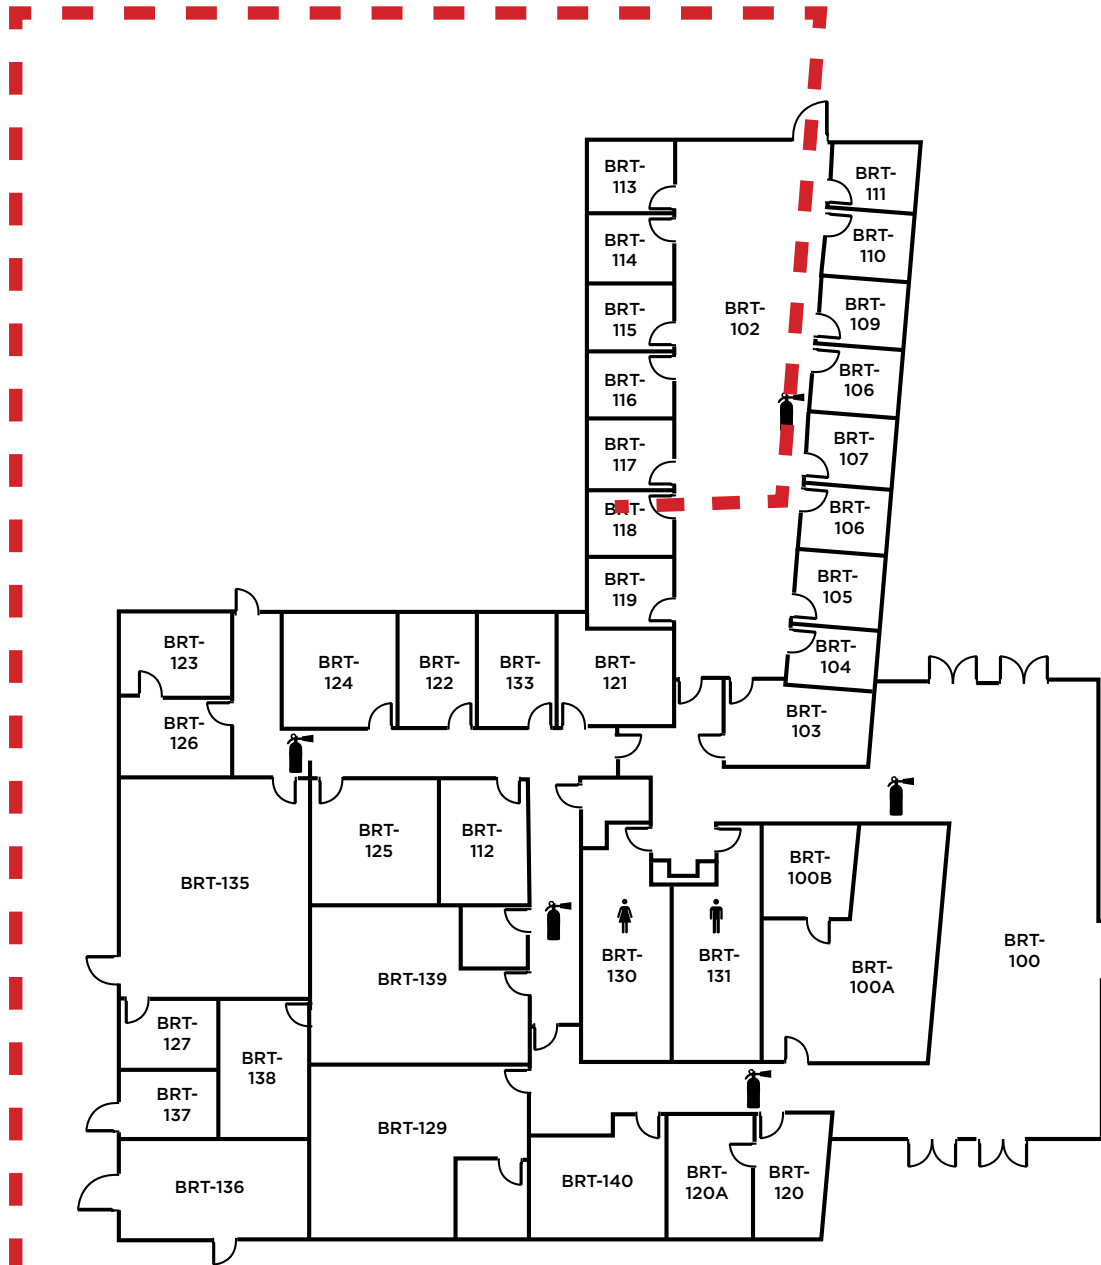

Evacuation Assembly Sites

- A** - Parking Lot
- B** - Pioneer Square

LEGEND	
	- Restrooms
	- Fire Extinguishers

**LOS MEDANOS
COLLEGE**

**Brentwood Center
Building 100**
 1351 Pioneer Square, Brentwood, CA 94513