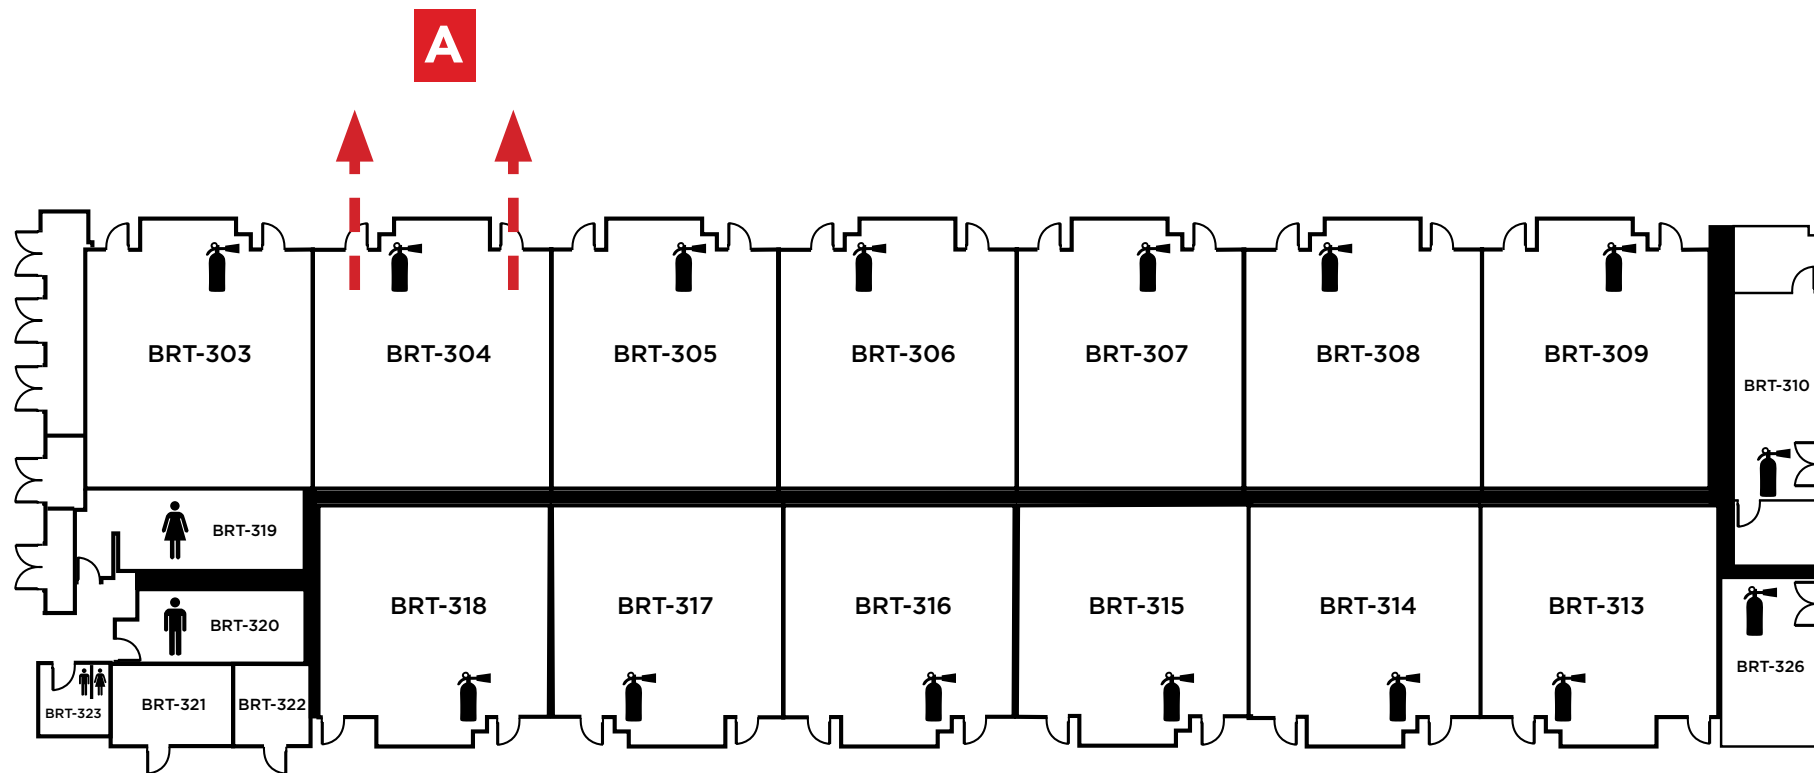

Evacuation Assembly Sites

- A** - Parking Lot
- B** - Pioneer Square

LOS MEDANOS
COLLEGE

**Brentwood Center
Building 300**

1351 Pioneer Square, Brentwood, CA 94513

Emergency Phone: 911 (911 from most campus phones)
(925) 646-2441 (from a cell phone)