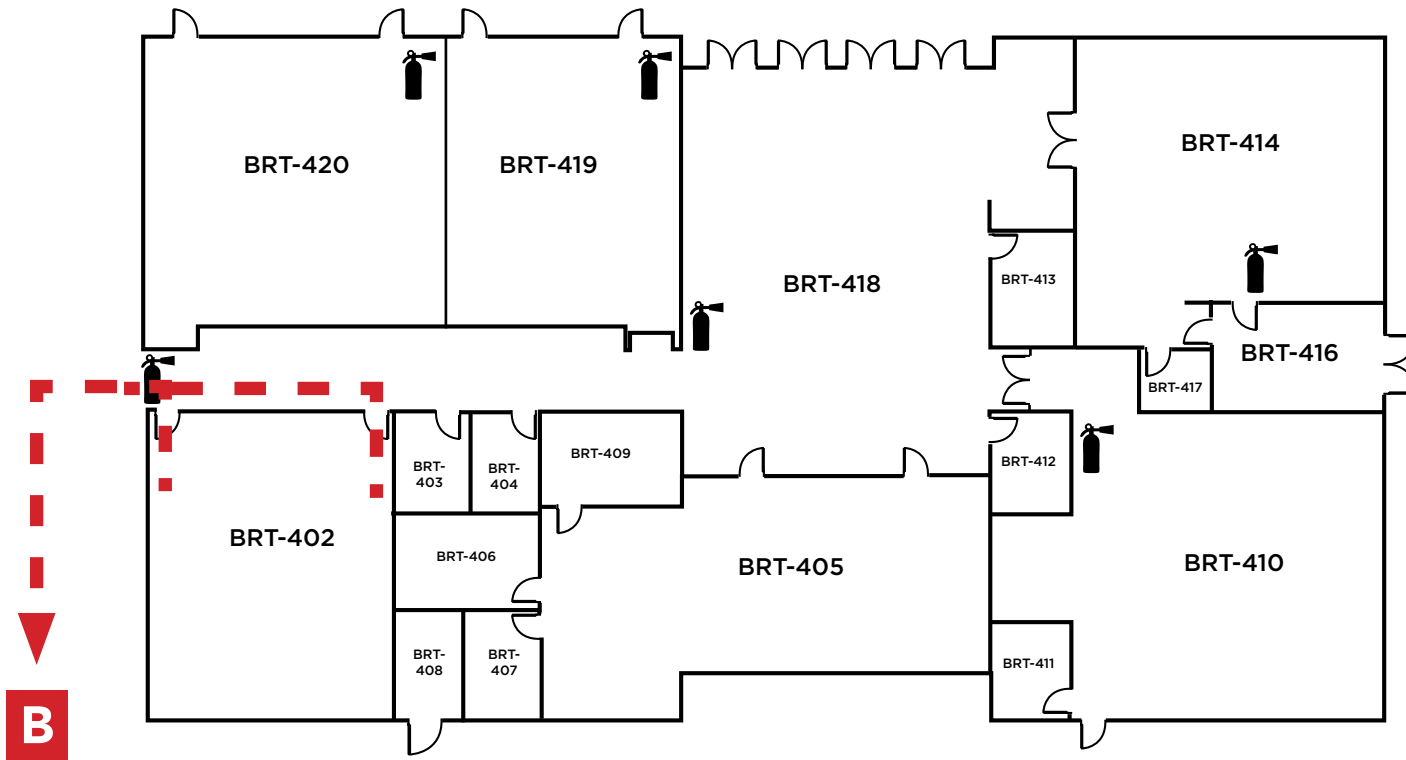

LEGEND	
	- Restrooms
	- Fire Extinguishers

Evacuation Assembly Sites

- **A** - Parking Lot
- **B** - Pioneer Square

LOS MEDANOS
COLLEGE

**Brentwood Center
Building 400**

1351 Pioneer Square, Brentwood, CA 94513

Emergency Phone: 911 (911 from most campus phones)
(925) 646-2441 (from a cell phone)