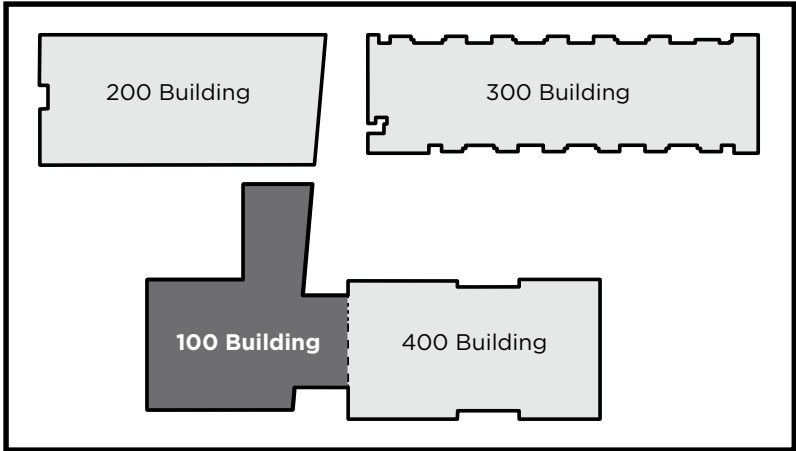

Emergency Phone: 911 (911 from most campus phones)
 (925) 646-2441 (from a cell phone)

Evacuation Assembly Sites

- A** - Parking Lot
- B** - Pioneer Square

LOS MEDANOS COLLEGE

Brentwood Center
Building 100
 1351 Pioneer Square, Brentwood, CA 94513