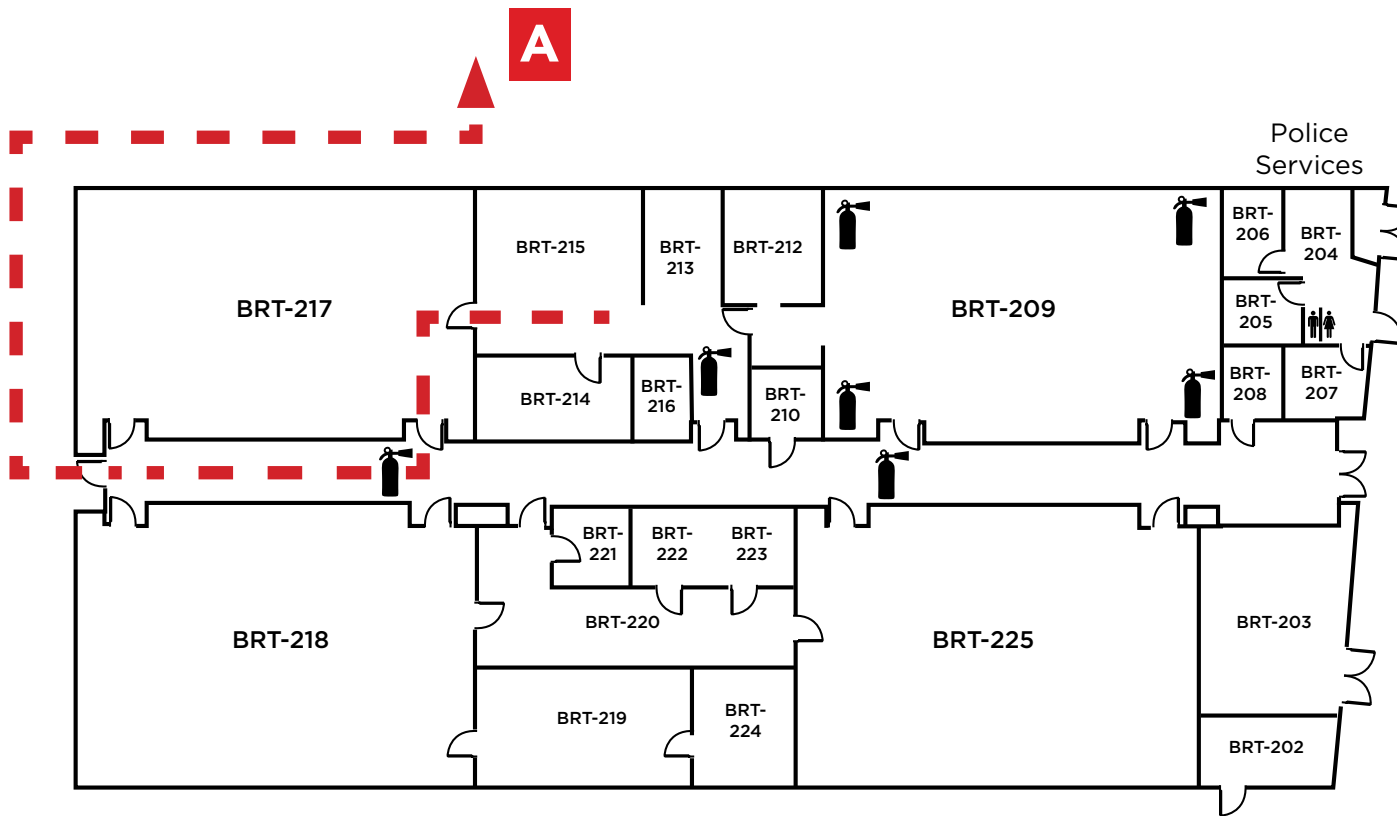

LEGEND	
	- Restrooms
	- Fire Extinguishers

Evacuation Assembly Sites

- **A** - Parking Lot
- **B** - Pioneer Square

LOS MEDANOS
COLLEGE

**Brentwood Center
Building 200**

1351 Pioneer Square, Brentwood, CA 94513

Emergency Phone: 911 (911 from most campus phones)
(925) 646-2441 (from a cell phone)