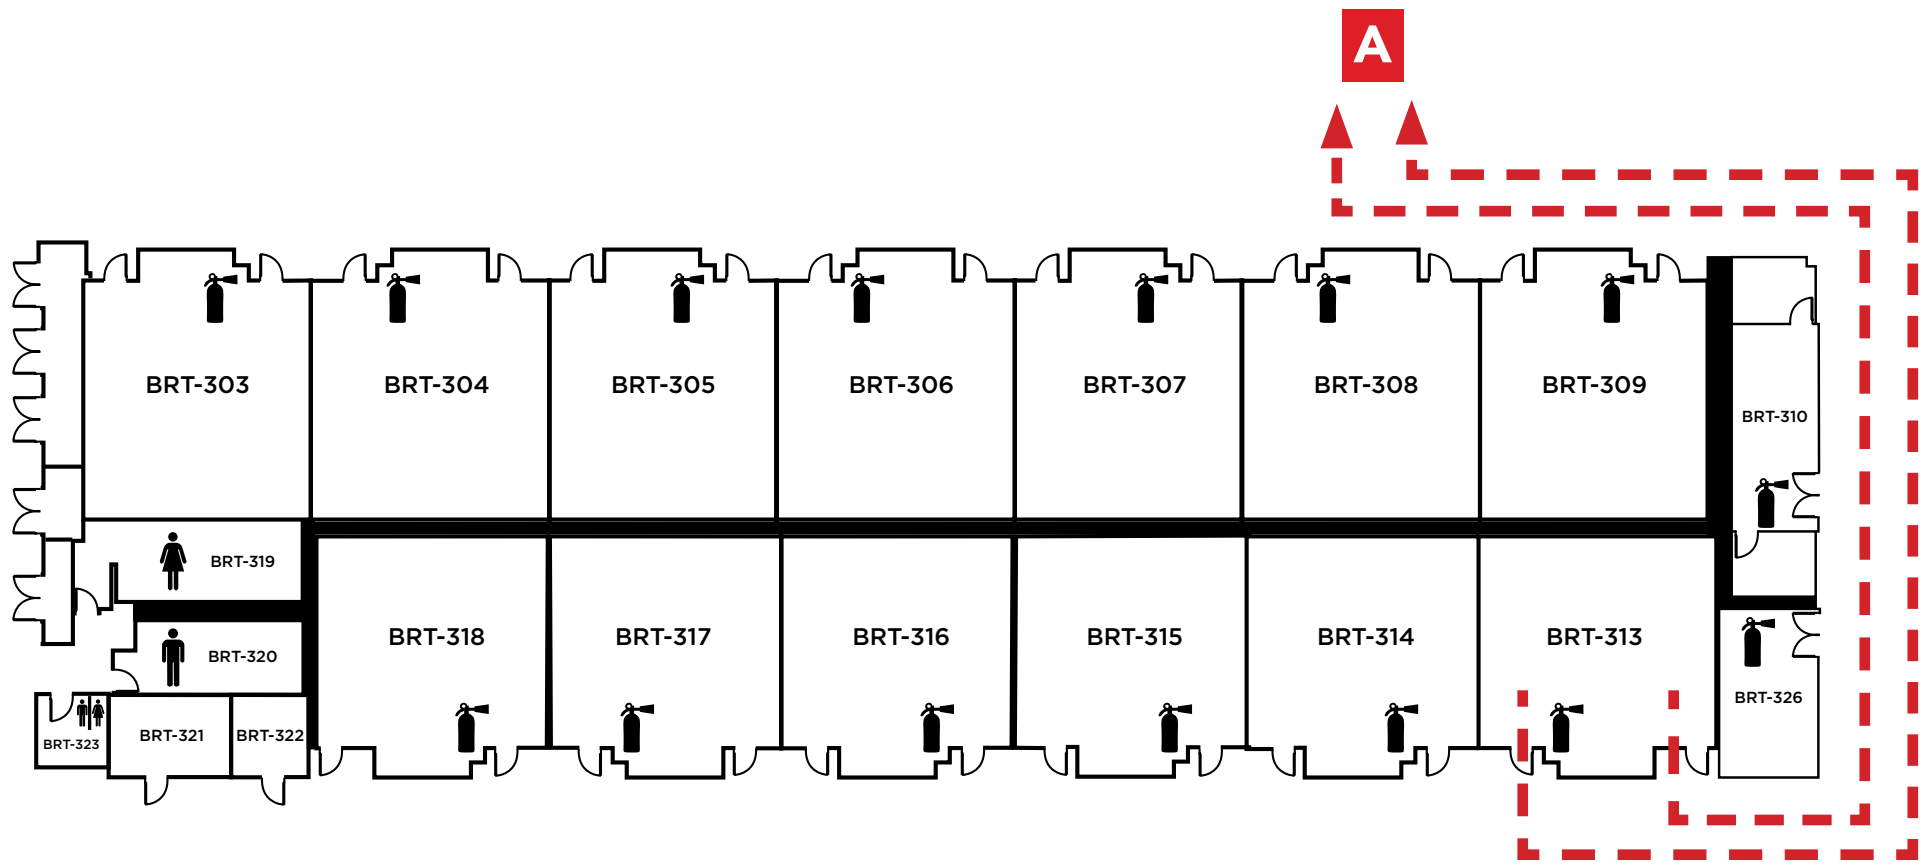

Evacuation Assembly Sites

- A** - Parking Lot
- B** - Pioneer Square

LOS MEDANOS
COLLEGE

**Brentwood Center
Building 300**

1351 Pioneer Square, Brentwood, CA 94513

Emergency Phone: 911 (911 from most campus phones)
(925) 646-2441 (from a cell phone)