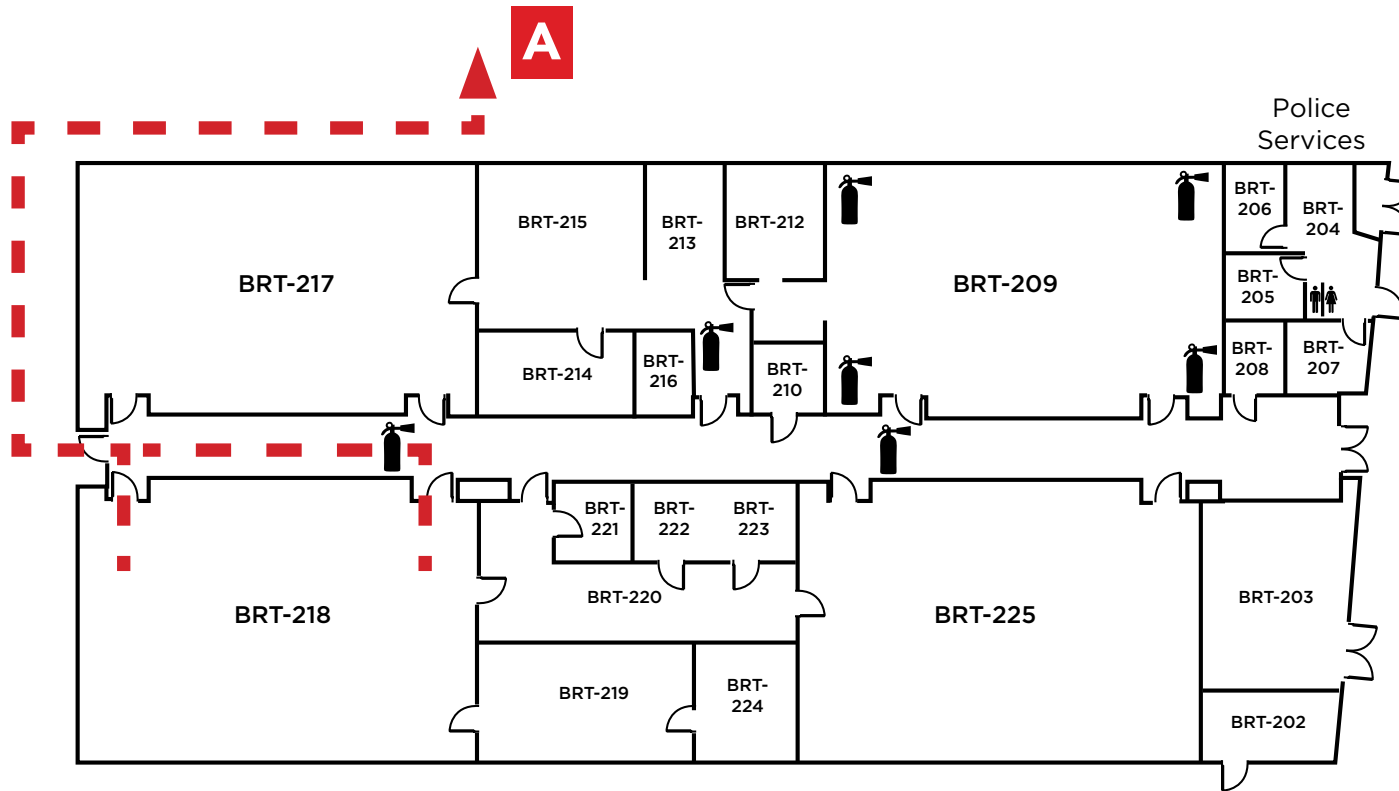

Police Services

LEGEND	
	- Restrooms
	- Fire Extinguishers

Evacuation Assembly Sites

- A** - Parking Lot
- B** - Pioneer Square

LOS MEDANOS
COLLEGE

**Brentwood Center
Building 200**

1351 Pioneer Square, Brentwood, CA 94513