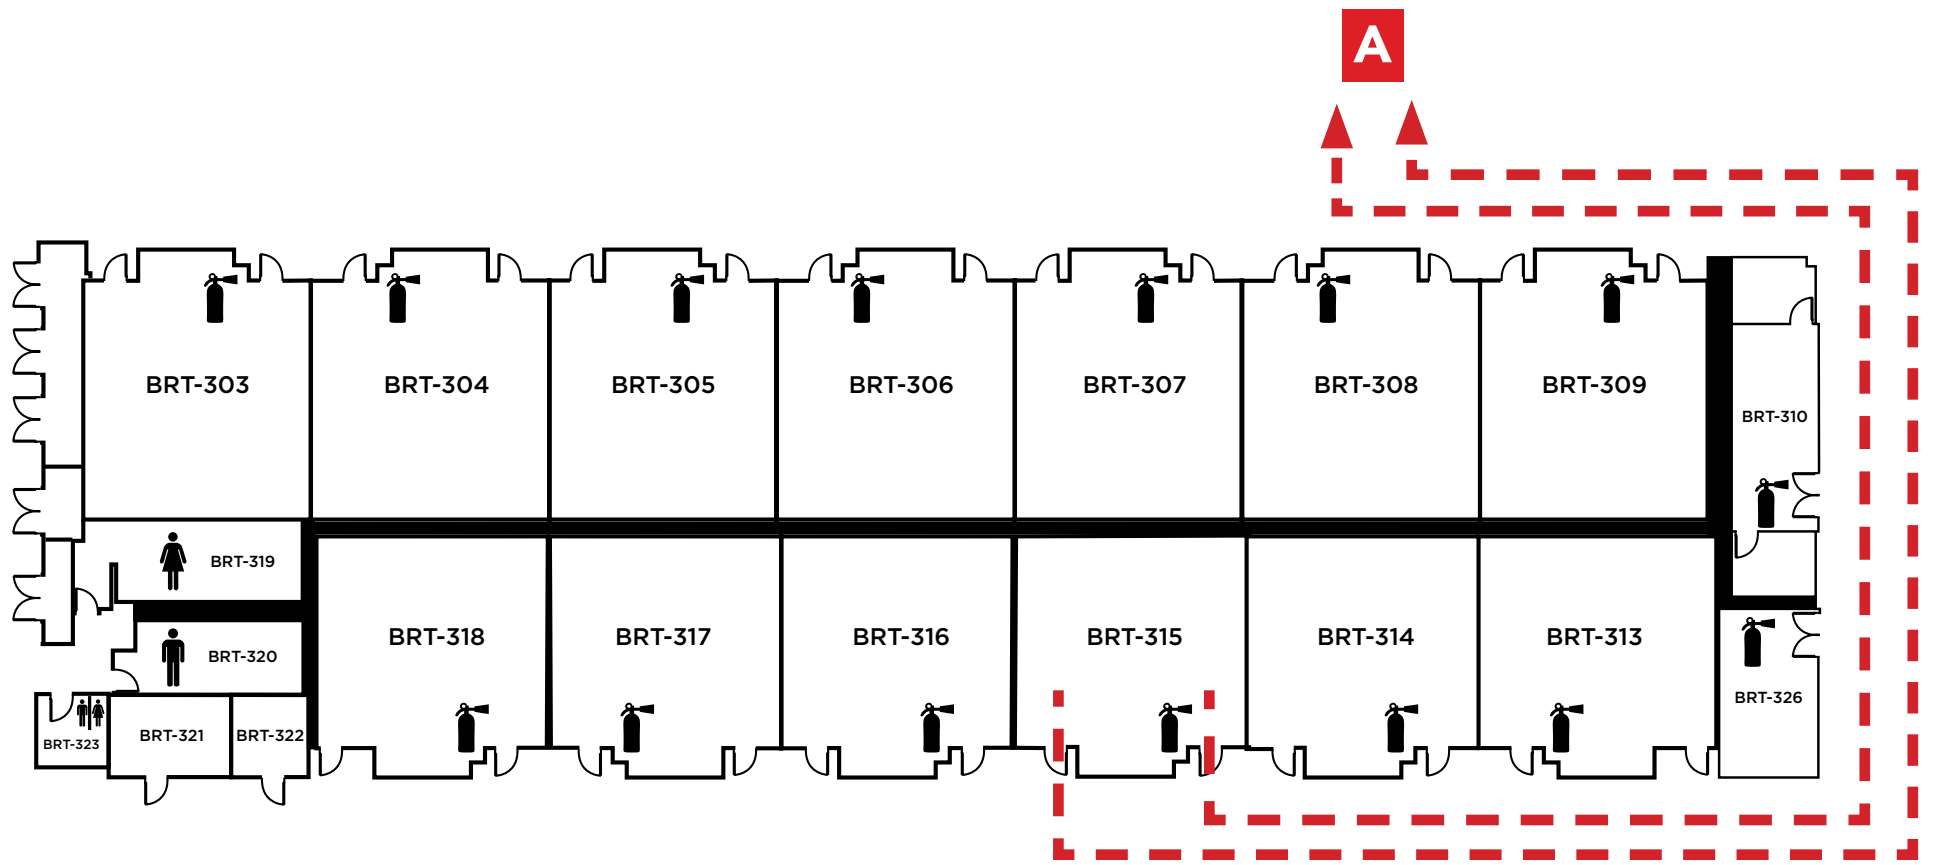

LEGEND	
	- Restrooms
	- Fire Extinguishers

Evacuation Assembly Sites

- **A** - Parking Lot
- **B** - Pioneer Square

LOS MEDANOS
COLLEGE

**Brentwood Center
Building 300**

1351 Pioneer Square, Brentwood, CA 94513

Emergency Phone: 911 (911 from most campus phones)
(925) 646-2441 (from a cell phone)