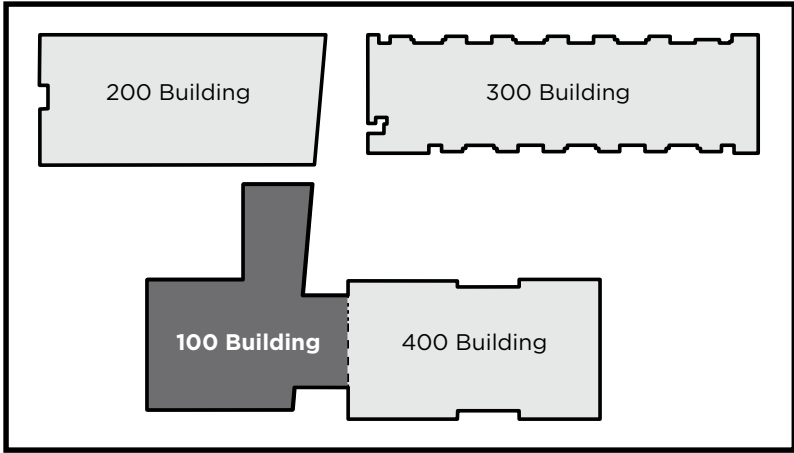

Emergency Phone: 911 (911 from most campus phones)
(925) 646-2441 (from a cell phone)

Evacuation Assembly Sites

- **A** - Parking Lot
- **B** - Pioneer Square

LEGEND	
	- Restrooms
	- Fire Extinguishers

**LOS MEDANOS
COLLEGE**

**Brentwood Center
Building 100**
1351 Pioneer Square, Brentwood, CA 94513