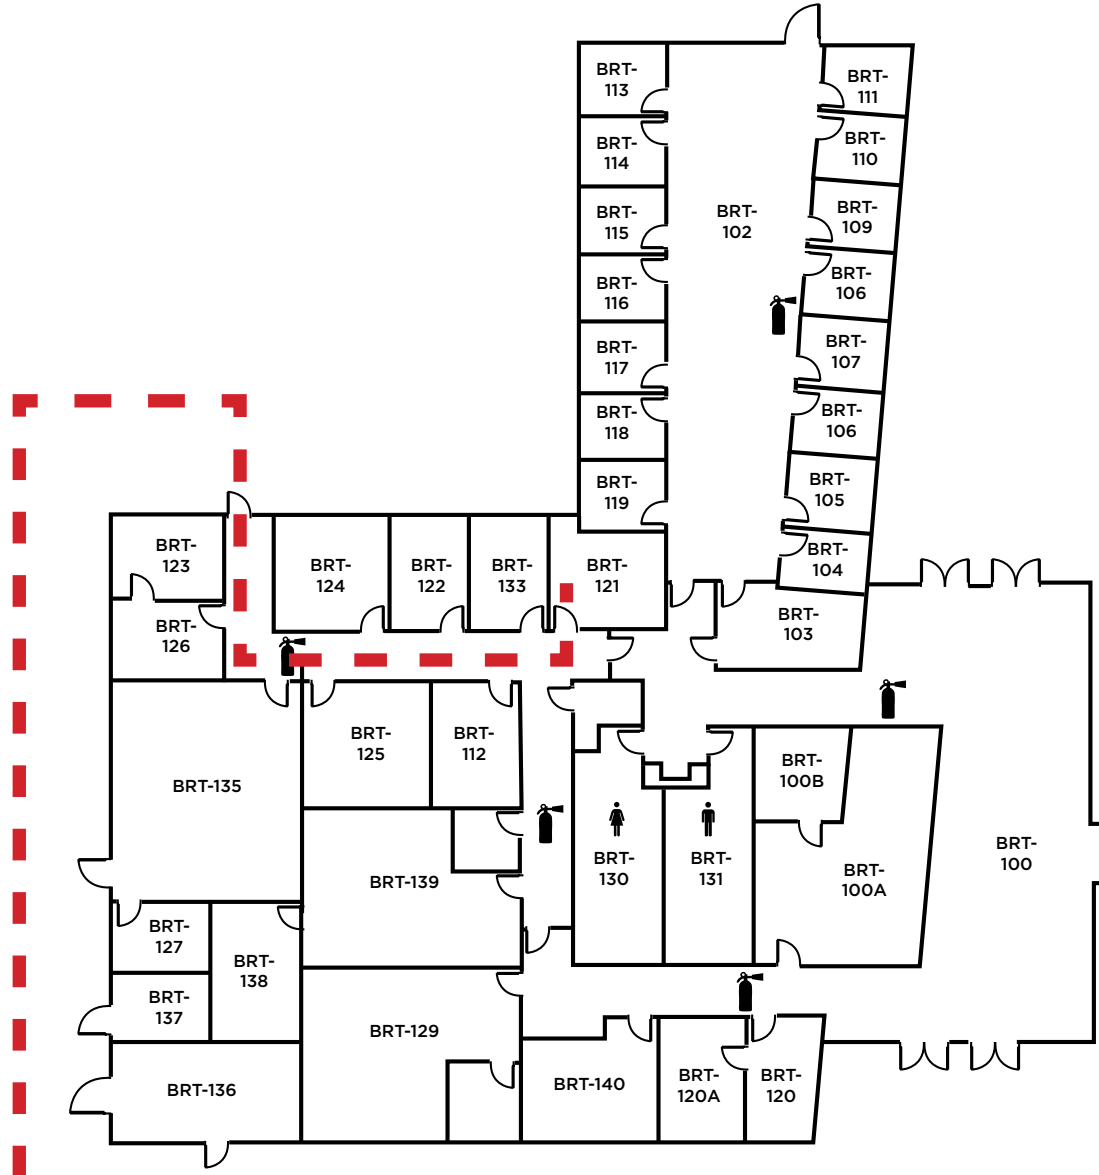

Emergency Phone: 911 (911 from most campus phones)
(925) 646-2441 (from a cell phone)

Evacuation Assembly Sites

- **A** - Parking Lot
- **B** - Pioneer Square

LEGEND	
	- Restrooms
	- Fire Extinguishers

**LOS MEDANOS
COLLEGE**

**Brentwood Center
Building 100**
1351 Pioneer Square, Brentwood, CA 94513