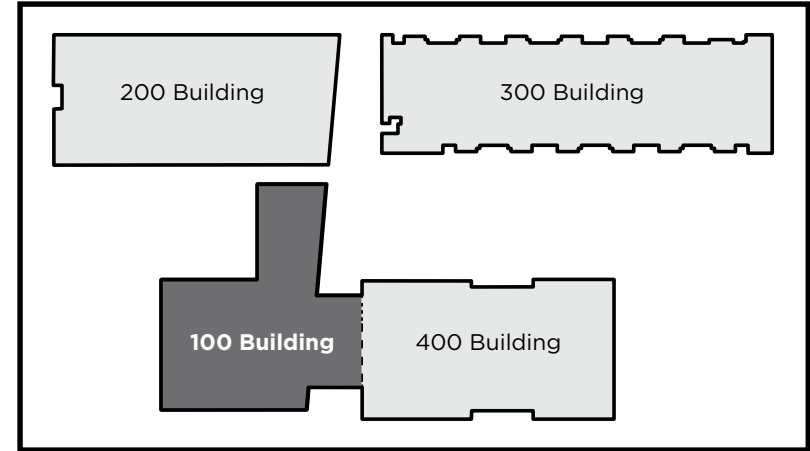

Emergency Phone: 911 (911 from most campus phones)
 (925) 646-2441 (from a cell phone)

Evacuation Assembly Sites

- A** - Parking Lot
- B** - Pioneer Square

LOS MEDANOS COLLEGE

Brentwood Center
Building 100
 1351 Pioneer Square, Brentwood, CA 94513