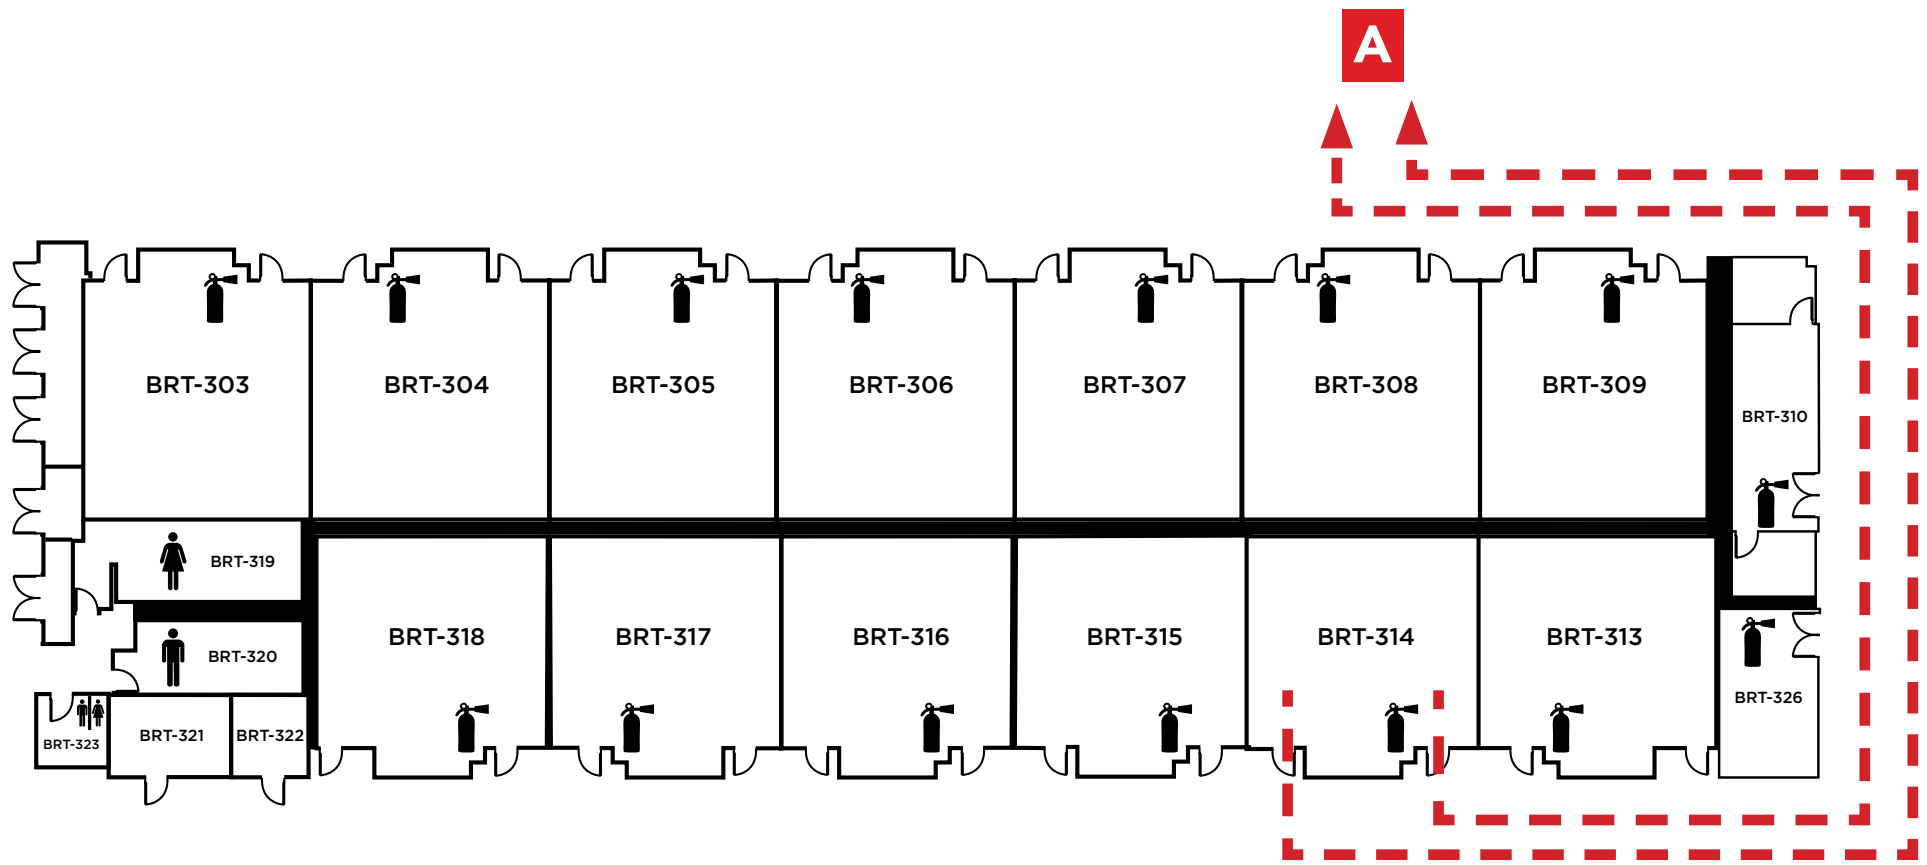

LEGEND	
	- Restrooms
	- Fire Extinguishers

Evacuation Assembly Sites

- **A** - Parking Lot
- **B** - Pioneer Square

LOS MEDANOS
COLLEGE

**Brentwood Center
Building 300**

1351 Pioneer Square, Brentwood, CA 94513

Emergency Phone: 911 (911 from most campus phones)
(925) 646-2441 (from a cell phone)