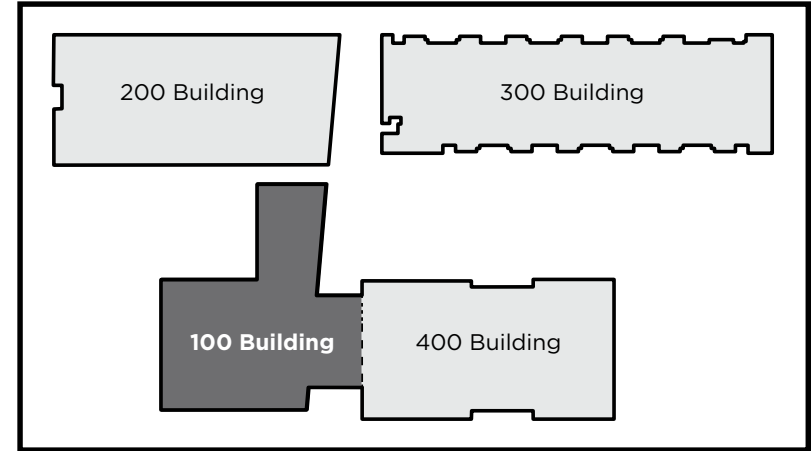

Evacuation Assembly Sites

- A** - Parking Lot
- B** - Pioneer Square

LOS MEDANOS COLLEGE

**Brentwood Center
 Building 100**

1351 Pioneer Square, Brentwood, CA 94513

Emergency Phone: 911 (911 from most campus phones)
 (925) 646-2441 (from a cell phone)