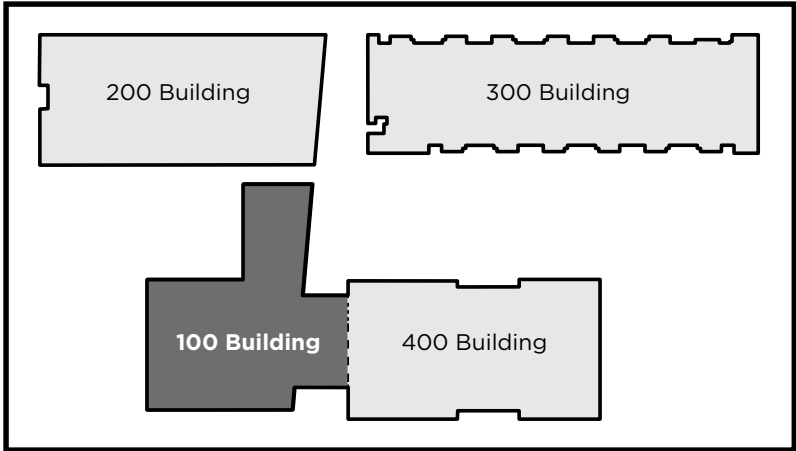

Emergency Phone: 911 (911 from most campus phones)
 (925) 646-2441 (from a cell phone)

Evacuation Assembly Sites

- A** - Parking Lot
- B** - Pioneer Square

**LOS MEDANOS
COLLEGE**

**Brentwood Center
Building 100**
 1351 Pioneer Square, Brentwood, CA 94513