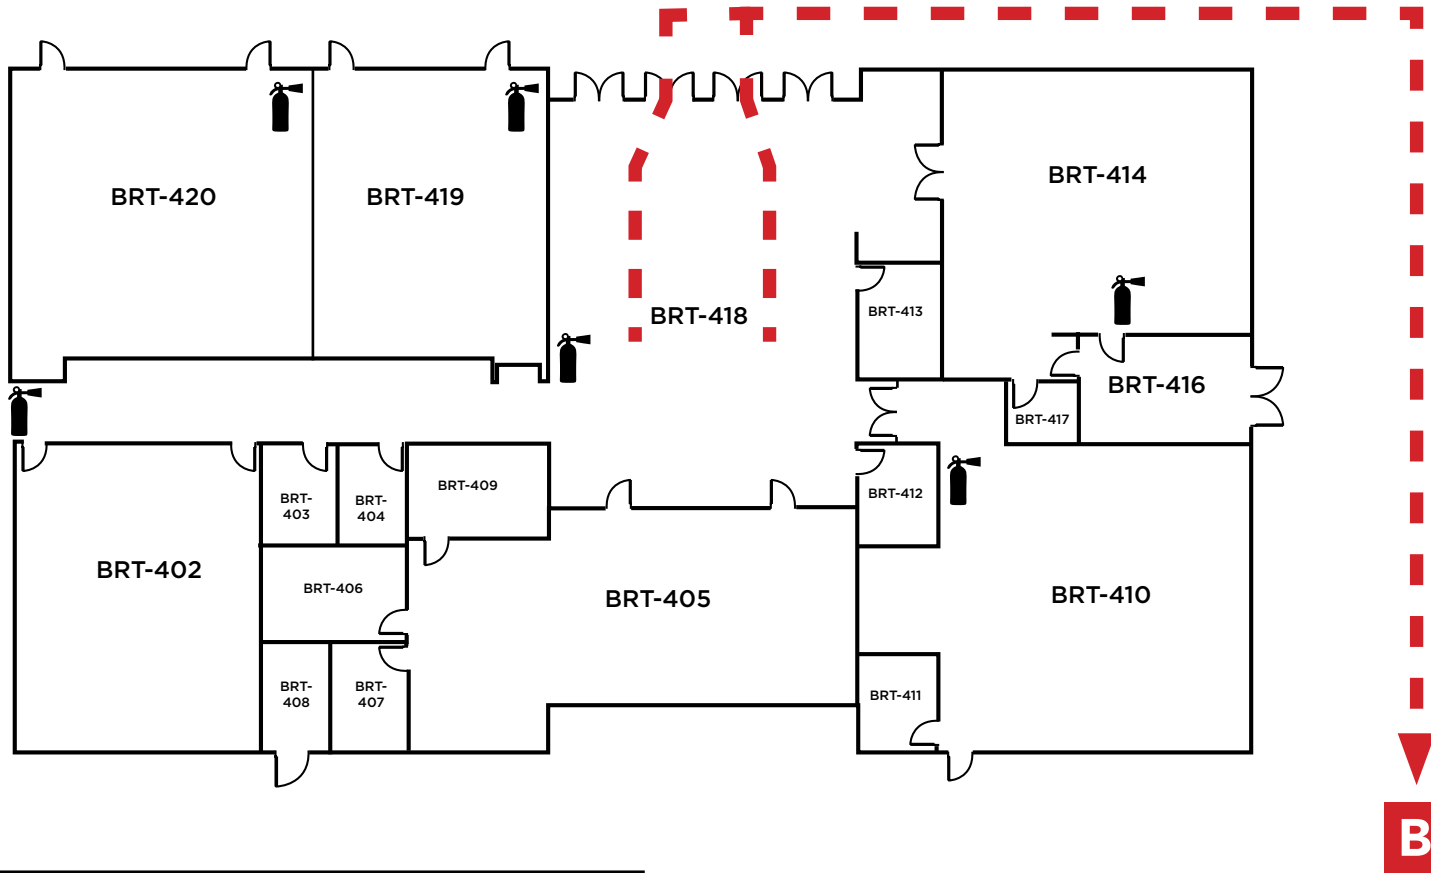

LEGEND	
	- Restrooms
	- Fire Extinguishers

Evacuation Assembly Sites

- **A** - Parking Lot
- **B** - Pioneer Square

LOS MEDANOS
COLLEGE

**Brentwood Center
Building 400**

1351 Pioneer Square, Brentwood, CA 94513

Emergency Phone: 911 (911 from most campus phones)
(925) 646-2441 (from a cell phone)