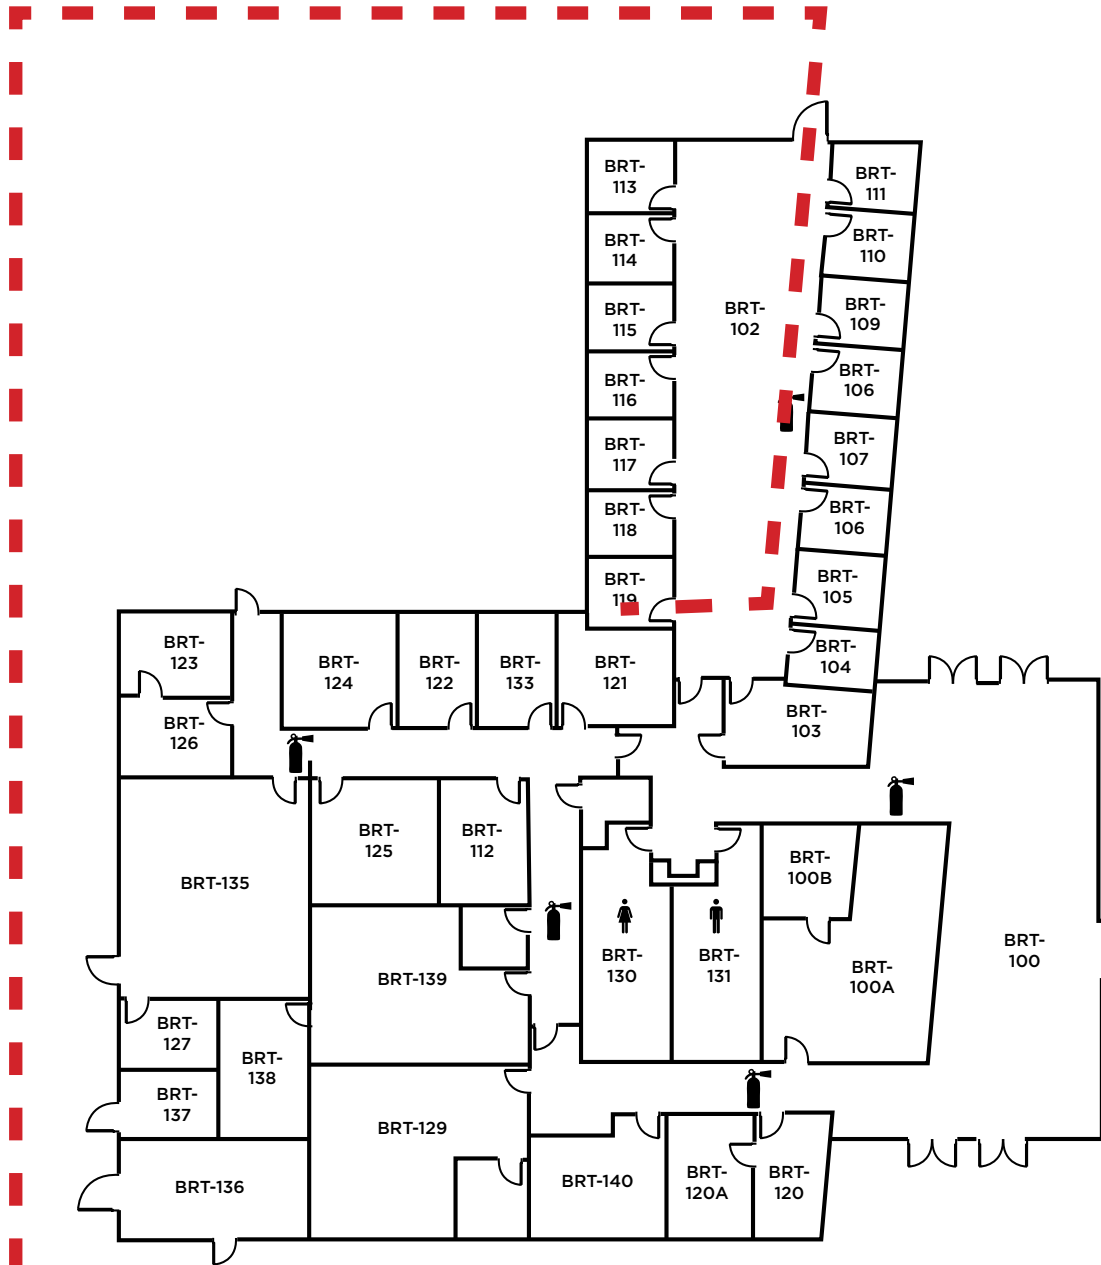

Emergency Phone: 911 (911 from most campus phones)
(925) 646-2441 (from a cell phone)

Evacuation Assembly Sites

- **A** - Parking Lot
- **B** - Pioneer Square