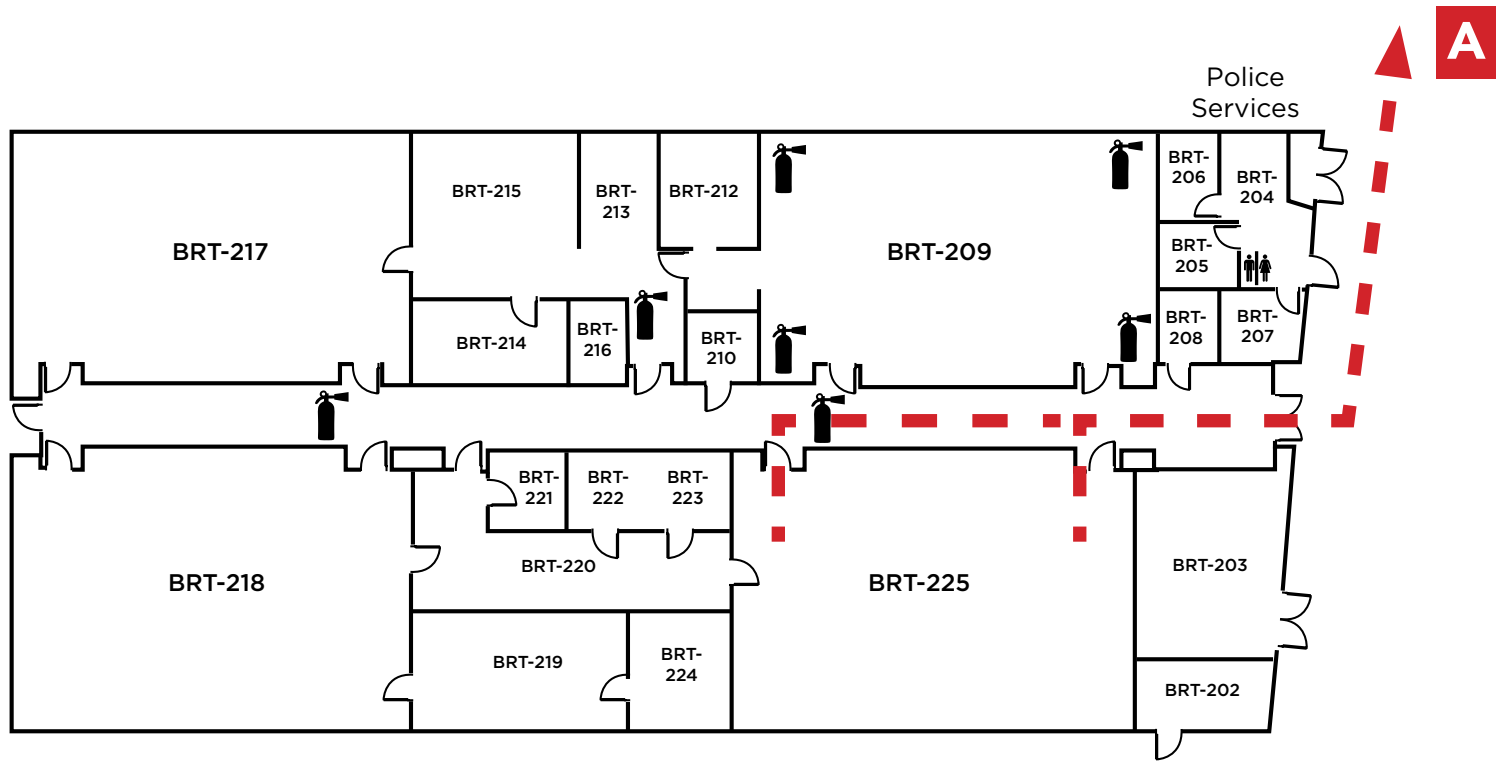

LEGEND	
	- Restrooms
	- Fire Extinguishers

Evacuation Assembly Sites

- **A** - Parking Lot
- **B** - Pioneer Square

LOS MEDANOS
COLLEGE

**Brentwood Center
Building 200**

1351 Pioneer Square, Brentwood, CA 94513

Emergency Phone: 911 (911 from most campus phones)
(925) 646-2441 (from a cell phone)