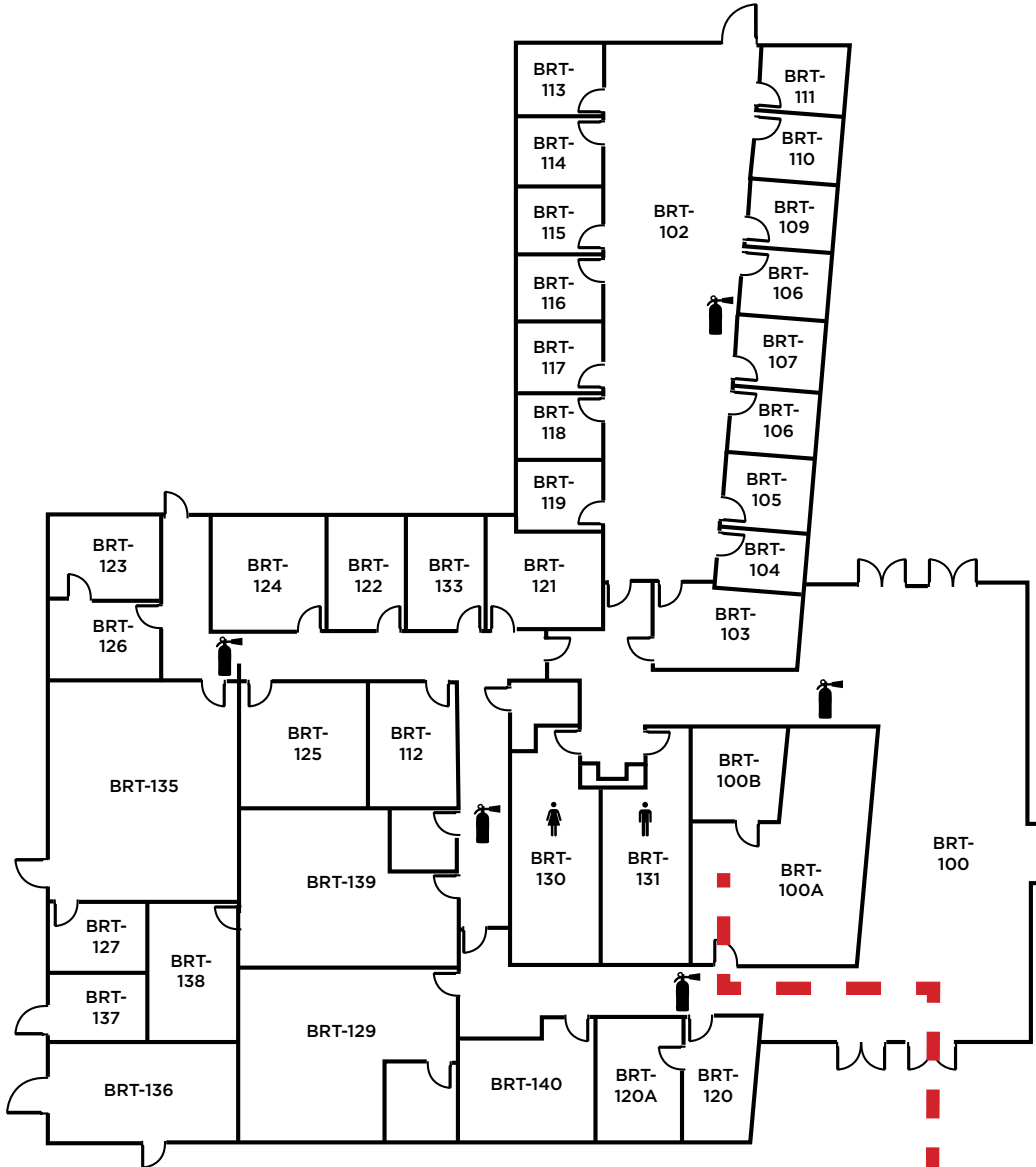

B

Emergency Phone: 911 (911 from most campus phones)
(925) 646-2441 (from a cell phone)

Evacuation Assembly Sites

- **A** - Parking Lot
- **B** - Pioneer Square

LEGEND	
	- Restrooms
	- Fire Extinguishers

**LOS MEDANOS
COLLEGE**

**Brentwood Center
Building 100**
1351 Pioneer Square, Brentwood, CA 94513