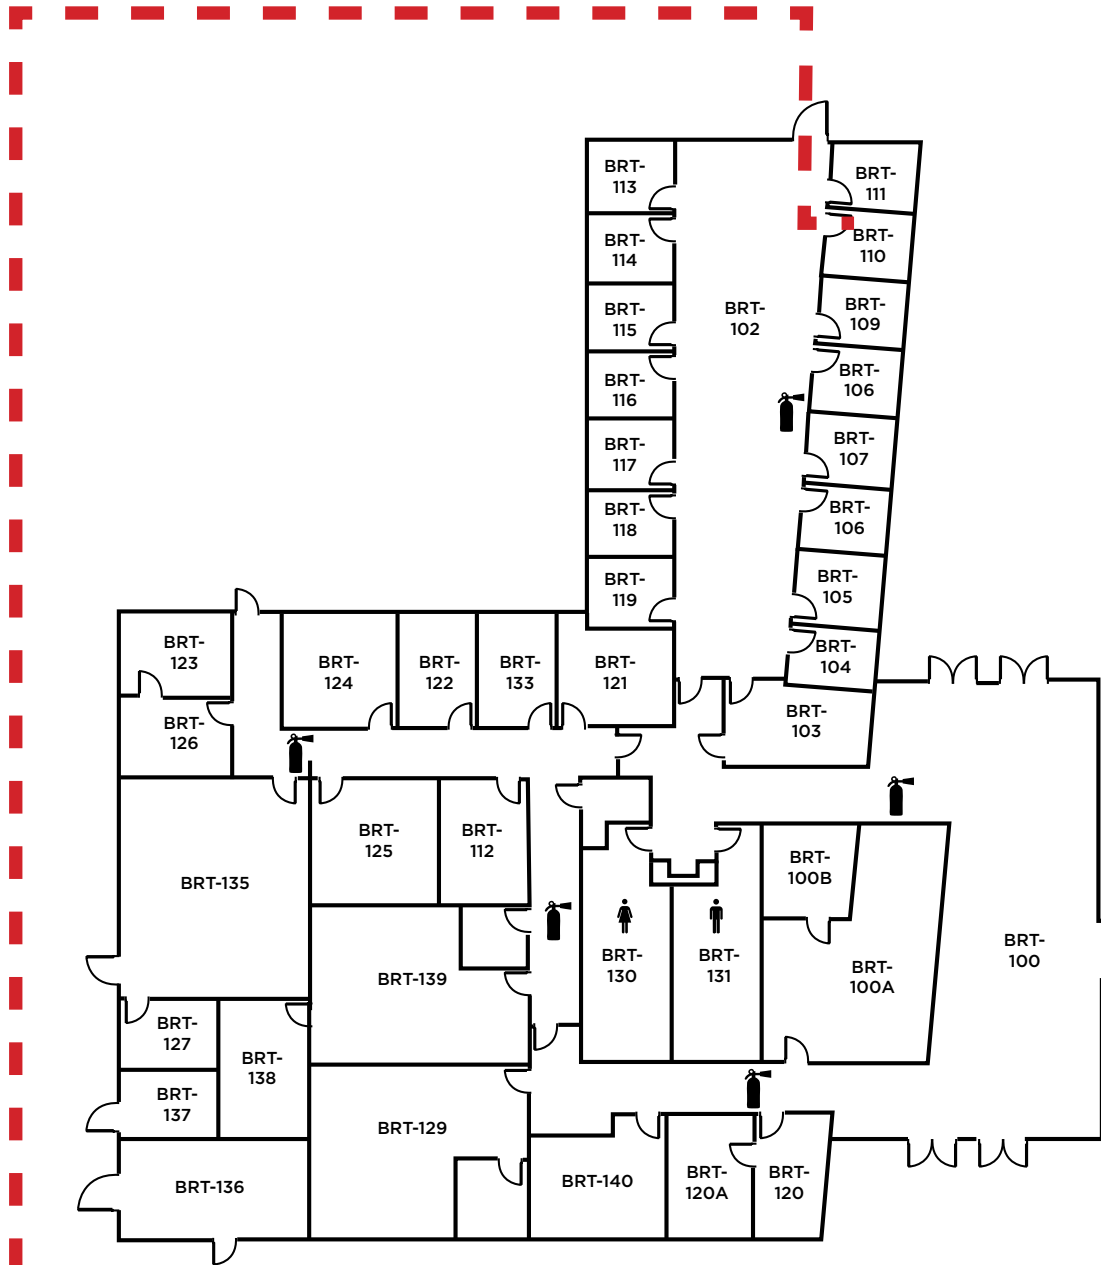

Emergency Phone: 911 (911 from most campus phones)
(925) 646-2441 (from a cell phone)

Evacuation Assembly Sites

- **A** - Parking Lot
- **B** - Pioneer Square