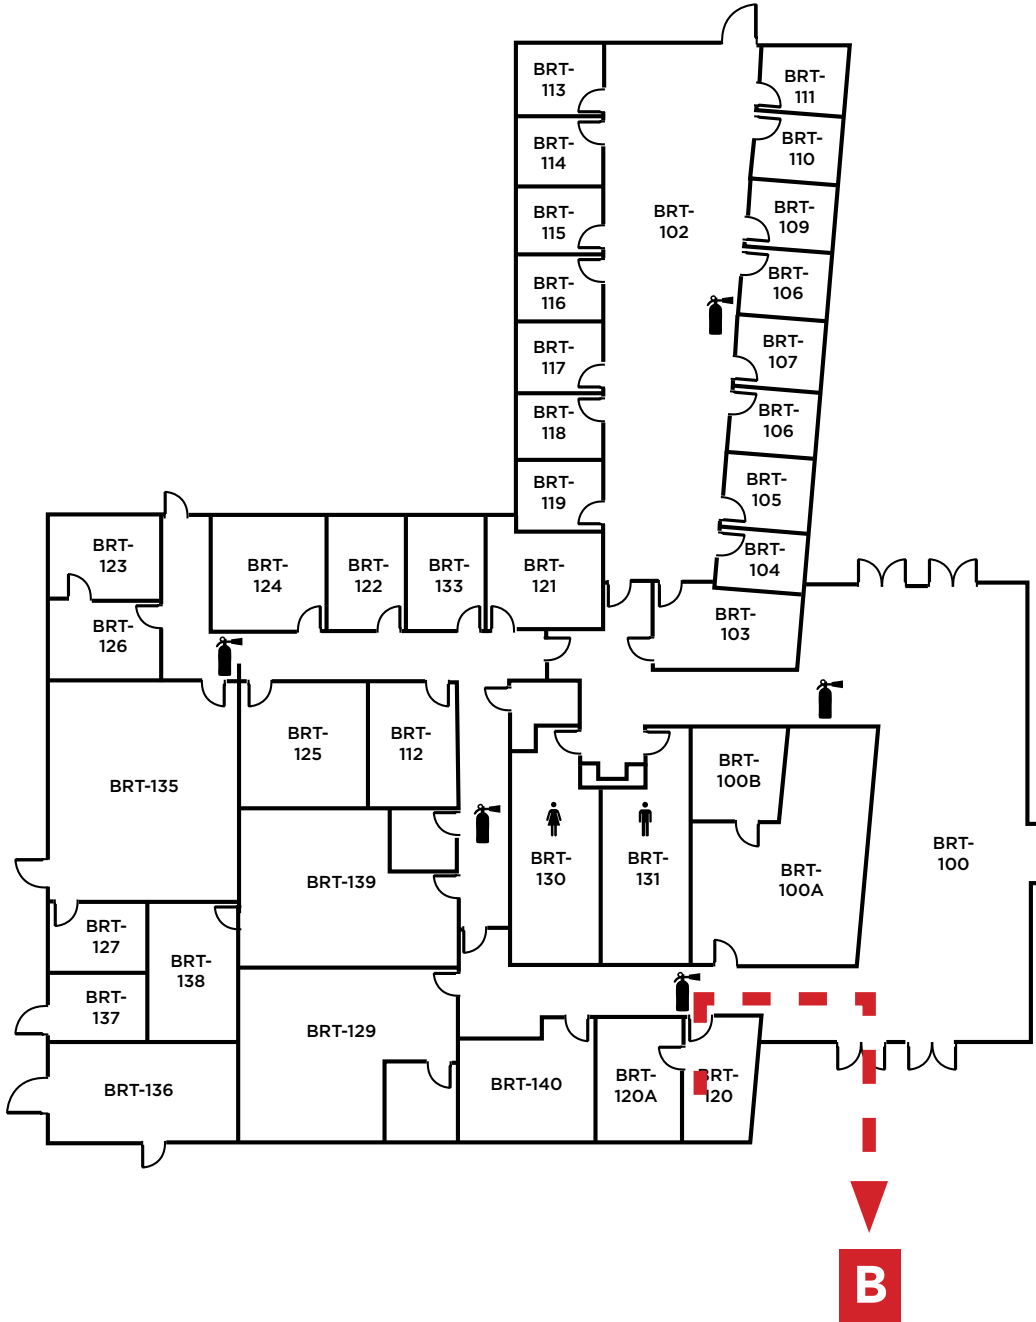

**Brentwood Center
Building 100**
 1351 Pioneer Square, Brentwood, CA 94513

Emergency Phone: 911 (911 from most campus phones)
 (925) 646-2441 (from a cell phone)

Evacuation Assembly Sites

- A** - Parking Lot
- B** - Pioneer Square