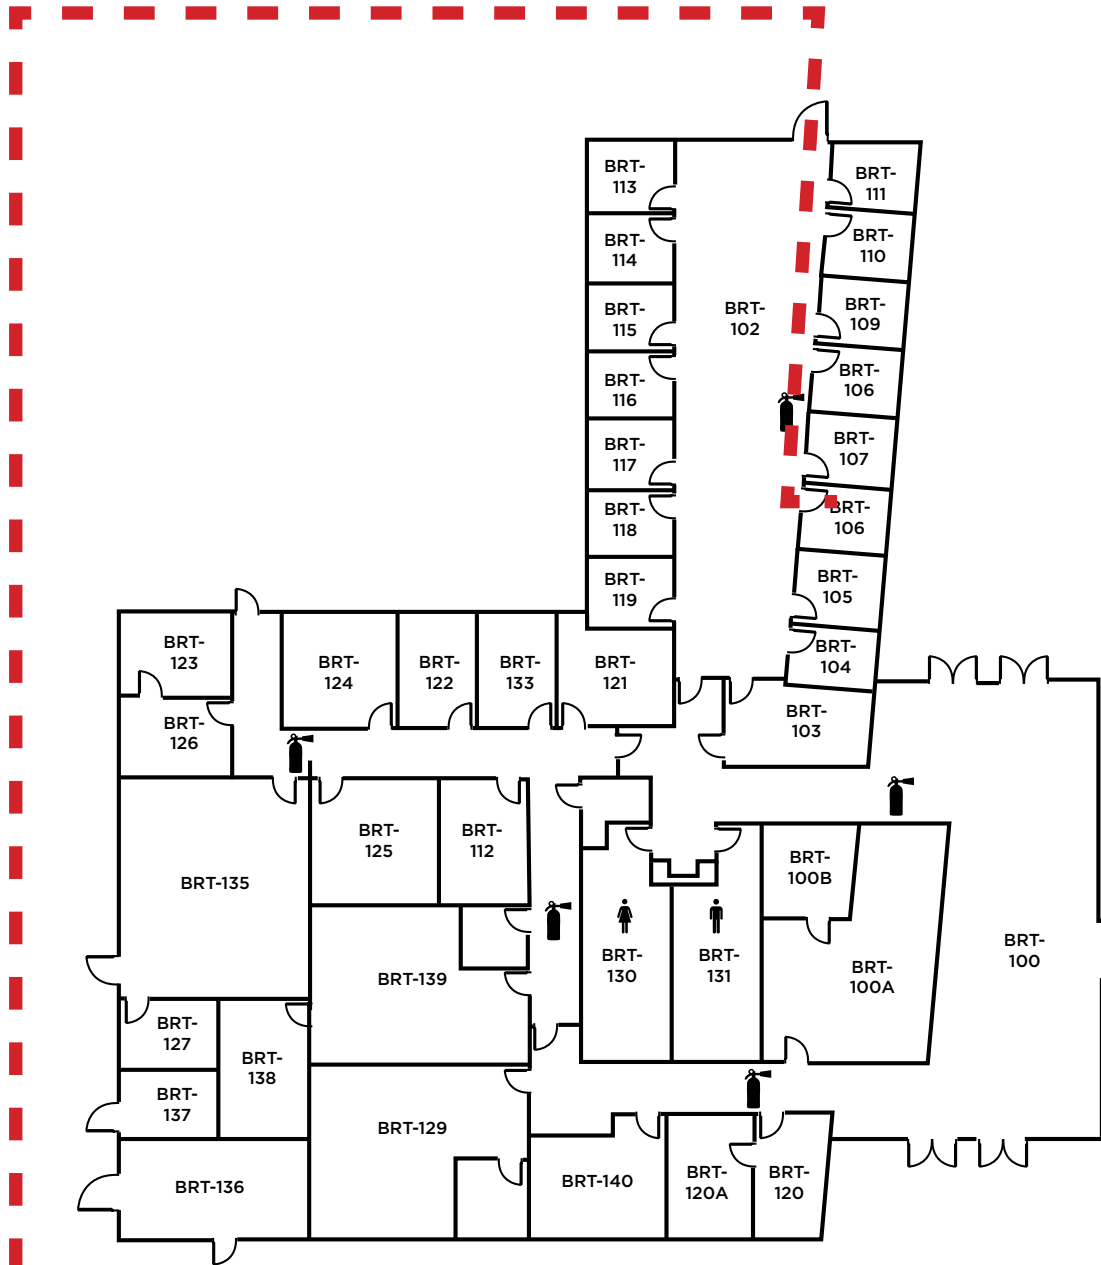

Emergency Phone: 911 (911 from most campus phones)
(925) 646-2441 (from a cell phone)

Evacuation Assembly Sites

- **A** - Parking Lot
- **B** - Pioneer Square

LEGEND	
	- Restrooms
	- Fire Extinguishers

**LOS MEDANOS
COLLEGE**

**Brentwood Center
Building 100**
1351 Pioneer Square, Brentwood, CA 94513