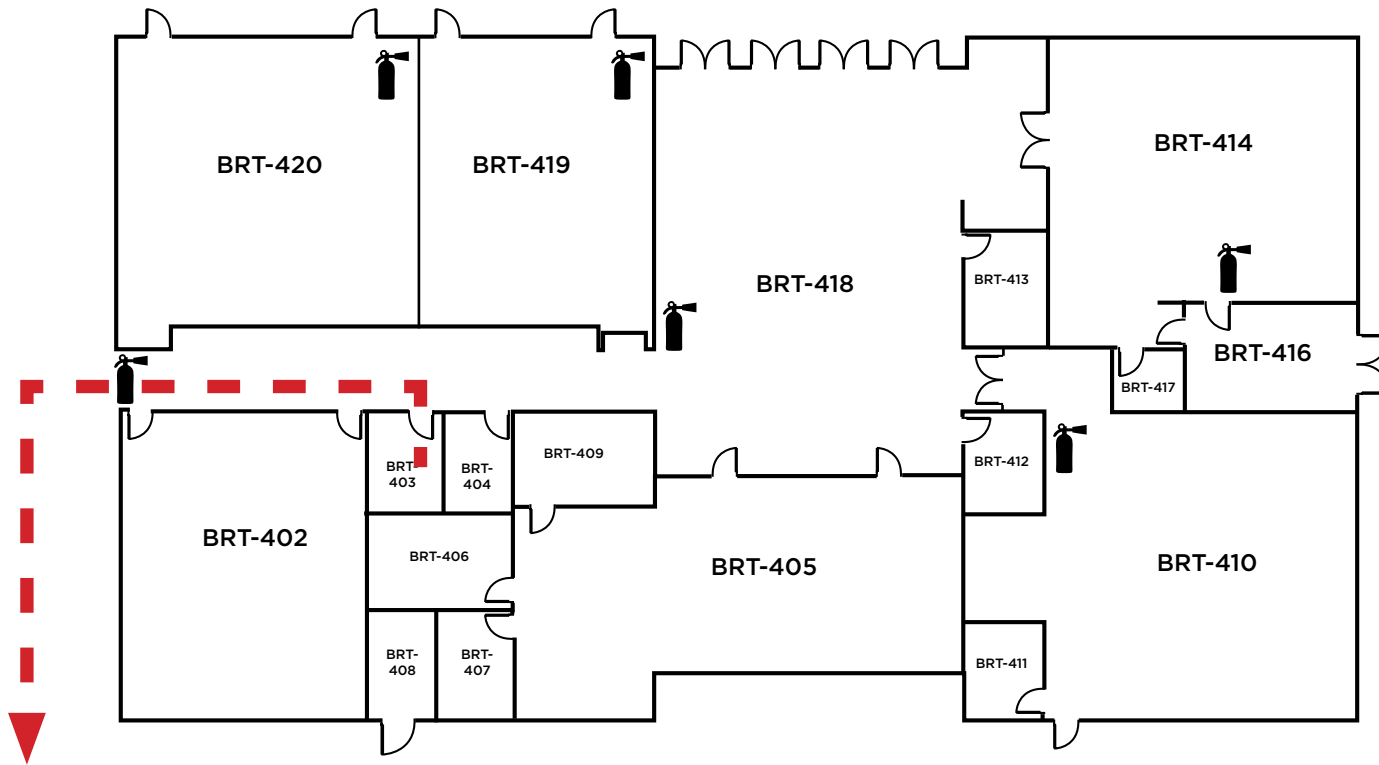

Evacuation Assembly Sites

- **A** - Parking Lot
- **B** - Pioneer Square

LOS MEDANOS
COLLEGE

**Brentwood Center
Building 400**

1351 Pioneer Square, Brentwood, CA 94513

Emergency Phone: 911 (911 from most campus phones)
(925) 646-2441 (from a cell phone)