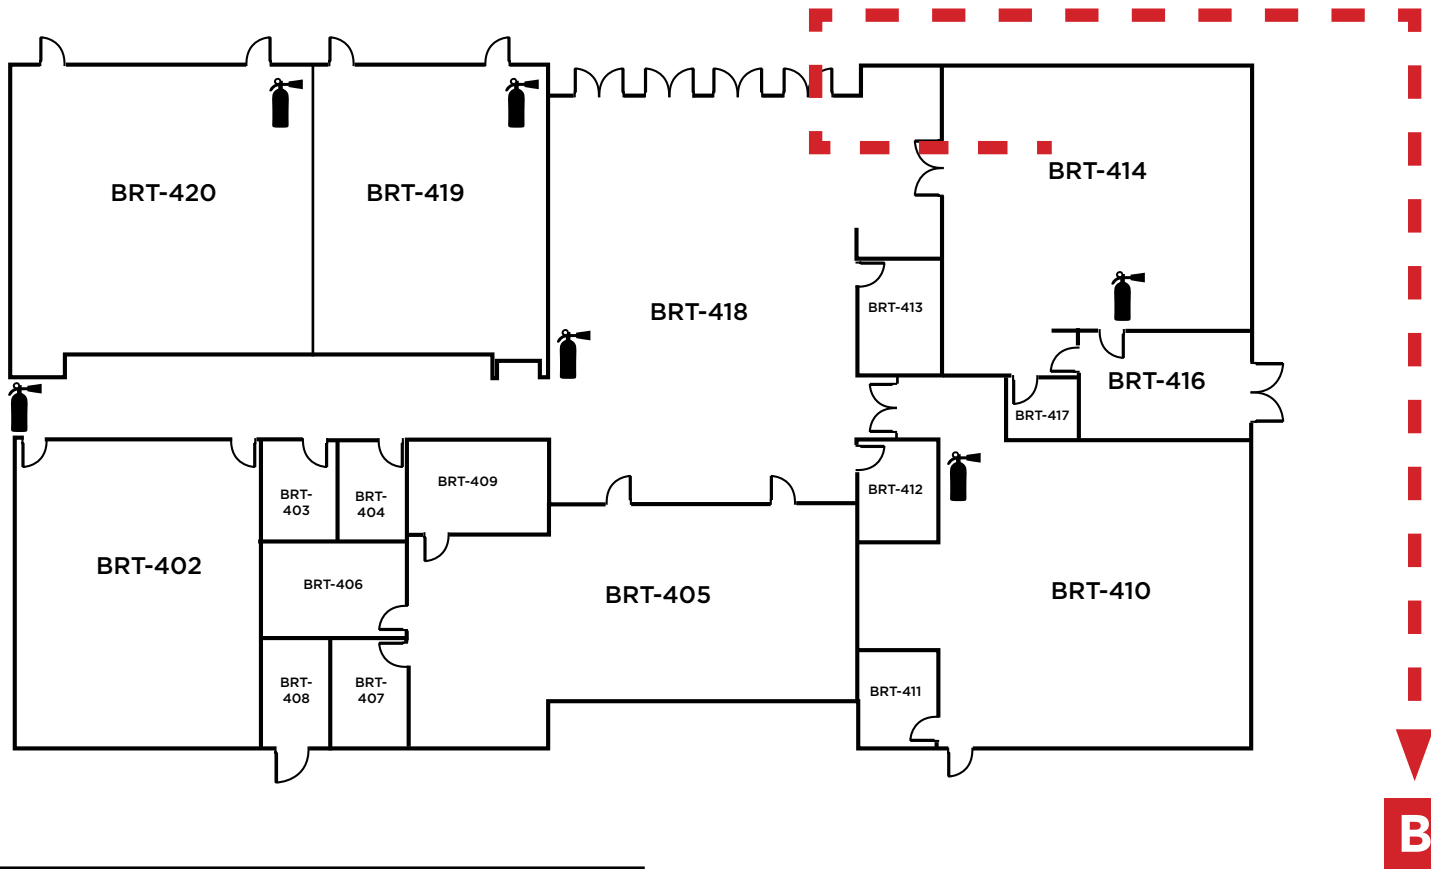

LEGEND	
	- Restrooms
	- Fire Extinguishers

Evacuation Assembly Sites

- **A** - Parking Lot
- **B** - Pioneer Square

LOS MEDANOS
COLLEGE

**Brentwood Center
Building 400**

1351 Pioneer Square, Brentwood, CA 94513

Emergency Phone: 911 (911 from most campus phones)
(925) 646-2441 (from a cell phone)