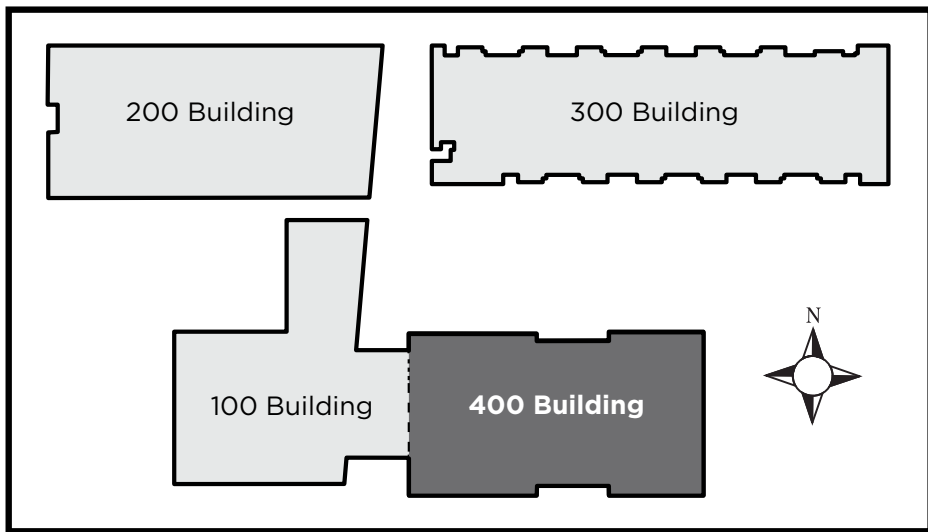

LEGEND	
	- Restrooms
	- Fire Extinguishers

Evacuation Assembly Sites

- **A** - Parking Lot
- **B** - Pioneer Square

LOS MEDANOS
COLLEGE

**Brentwood Center
Building 400**

1351 Pioneer Square, Brentwood, CA 94513

Emergency Phone: 911 (911 from most campus phones)
(925) 646-2441 (from a cell phone)