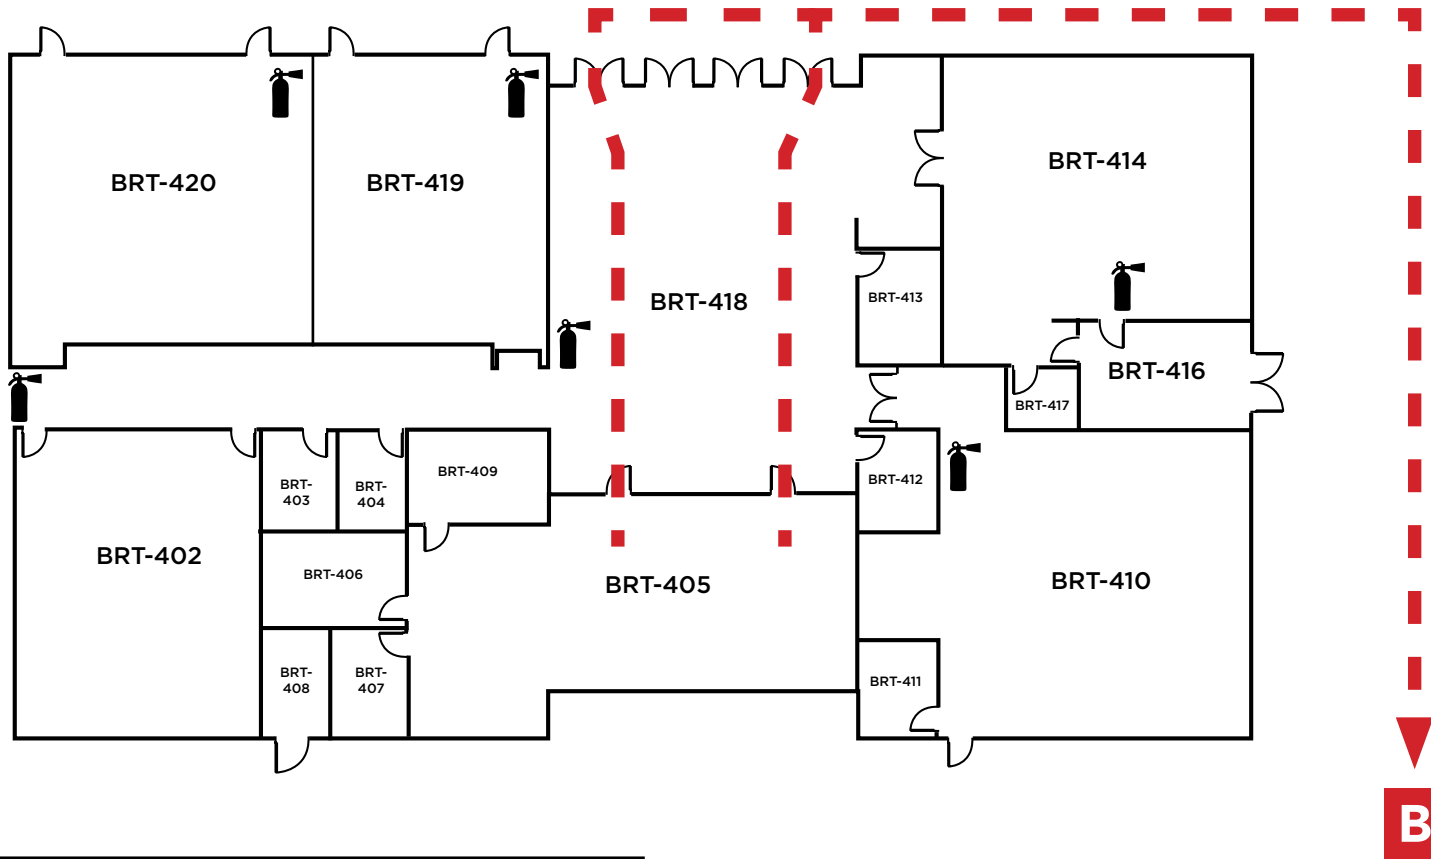

LEGEND	
	- Restrooms
	- Fire Extinguishers

Evacuation Assembly Sites

- **A** - Parking Lot
- **B** - Pioneer Square

LOS MEDANOS
COLLEGE

**Brentwood Center
Building 400**

1351 Pioneer Square, Brentwood, CA 94513

Emergency Phone: 911 (911 from most campus phones)
(925) 646-2441 (from a cell phone)