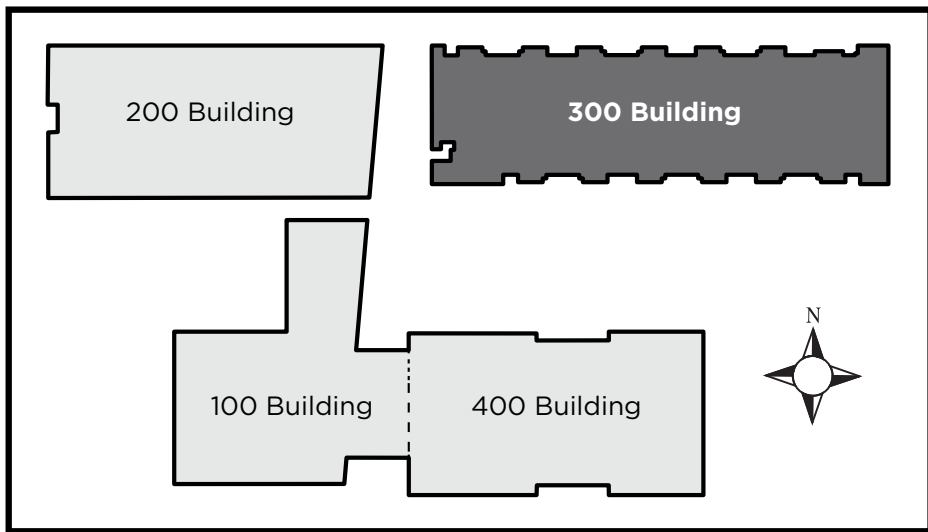

Evacuation Assembly Sites

- A** - Parking Lot
- B** - Pioneer Square

LOS MEDANOS
COLLEGE

**Brentwood Center
Building 300**

1351 Pioneer Square, Brentwood, CA 94513

Emergency Phone: 911 (911 from most campus phones)
(925) 646-2441 (from a cell phone)