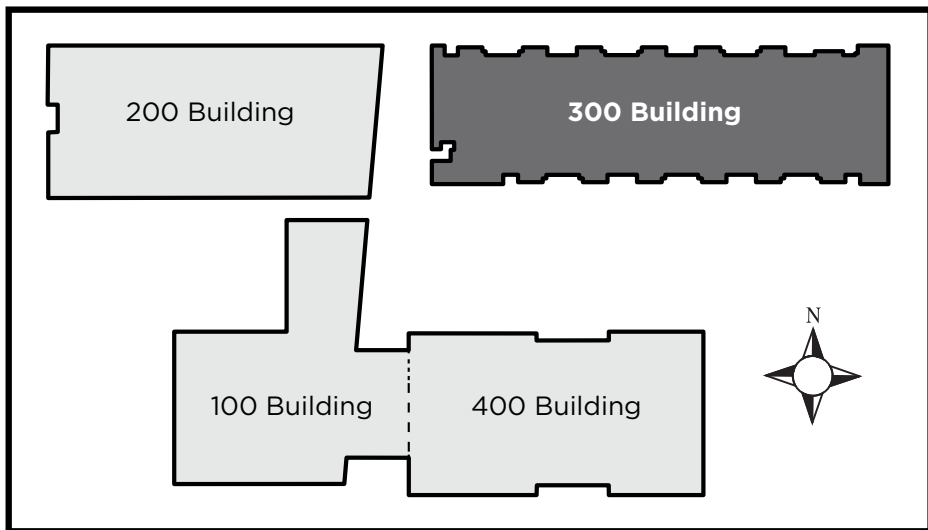

Evacuation Assembly Sites

- A** - Parking Lot
- B** - Pioneer Square

LOS MEDANOS
COLLEGE

**Brentwood Center
Building 300**

1351 Pioneer Square, Brentwood, CA 94513

Emergency Phone: 911 (911 from most campus phones)
(925) 646-2441 (from a cell phone)