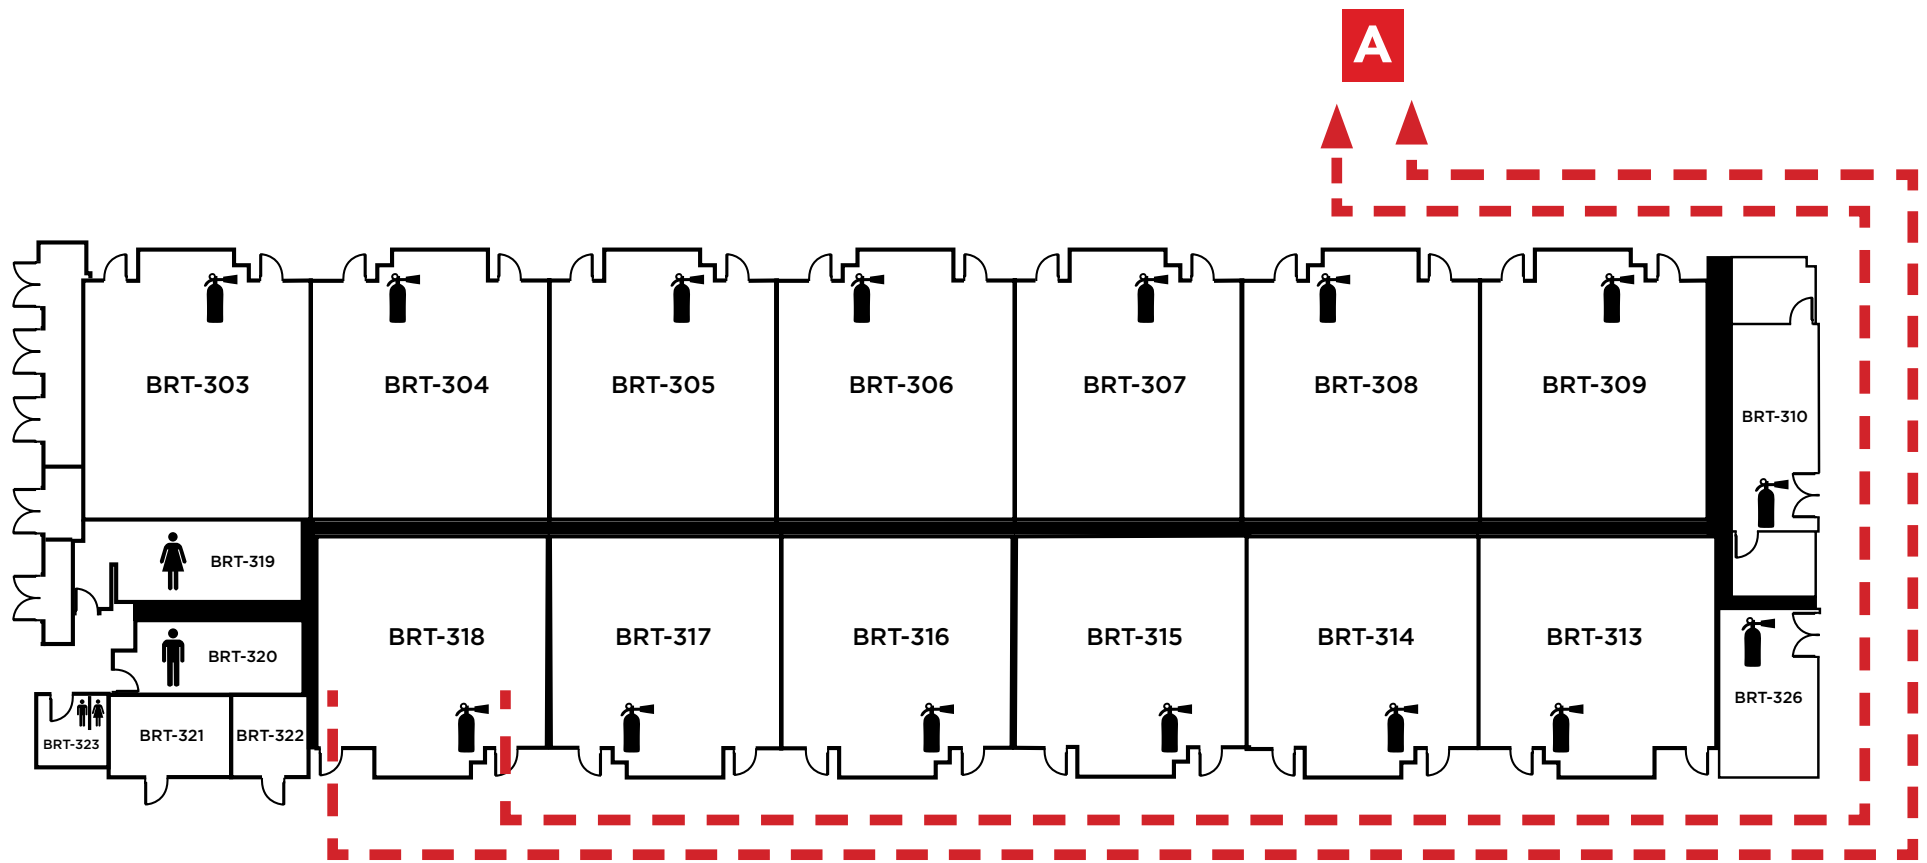

LEGEND	
	- Restrooms
	- Fire Extinguishers

Evacuation Assembly Sites

- **A** - Parking Lot
- **B** - Pioneer Square

LOS MEDANOS
COLLEGE

**Brentwood Center
Building 300**

1351 Pioneer Square, Brentwood, CA 94513

Emergency Phone: 911 (911 from most campus phones)
(925) 646-2441 (from a cell phone)