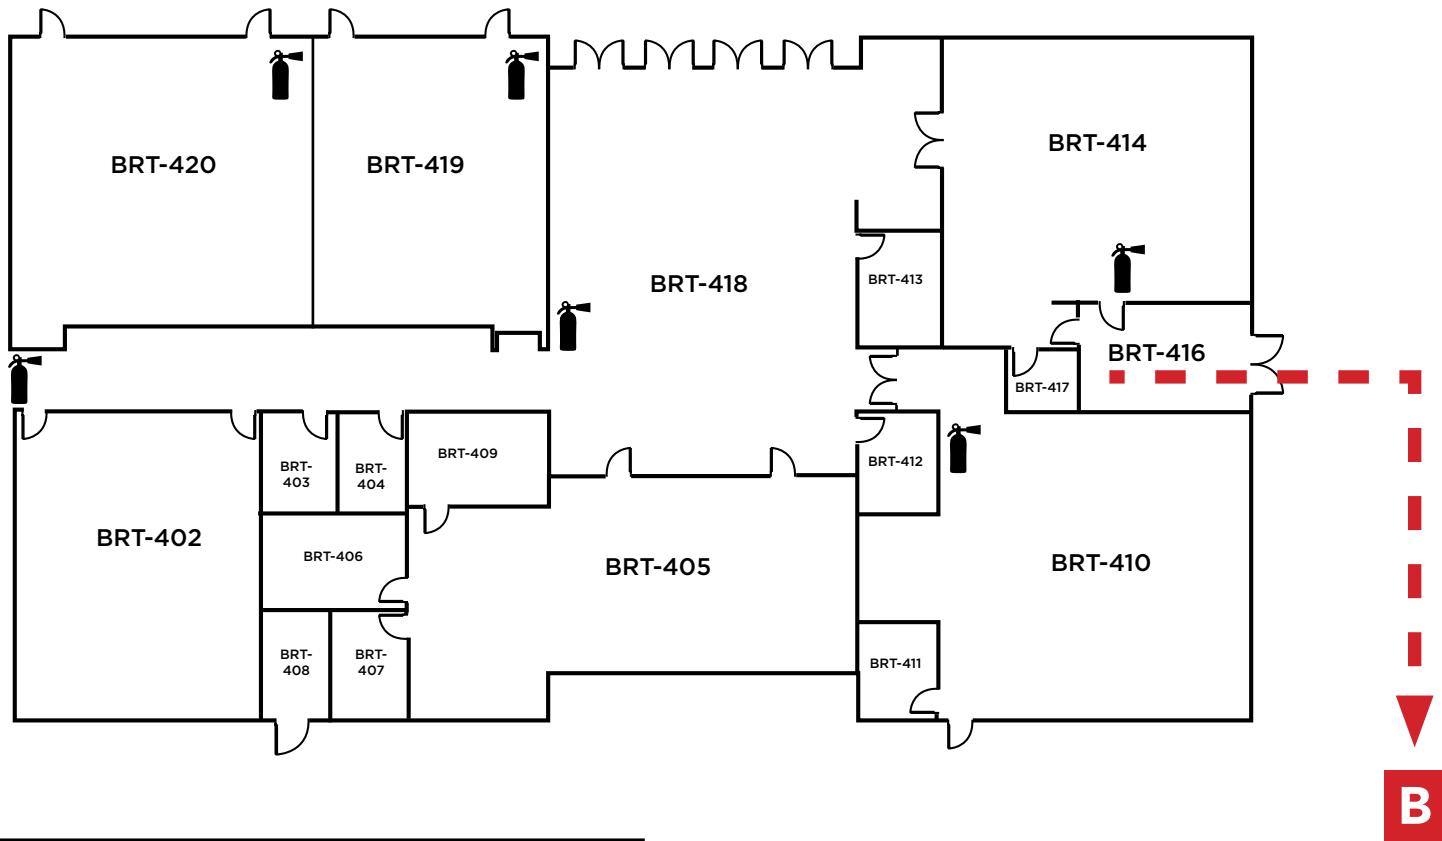

LEGEND	
	- Restrooms
	- Fire Extinguishers

Evacuation Assembly Sites

A - Parking Lot

B - Pioneer Square

LOS MEDANOS
COLLEGE

**Brentwood Center
Building 400**

1351 Pioneer Square, Brentwood, CA 94513

Emergency Phone: 911 (911 from most campus phones)
(925) 646-2441 (from a cell phone)