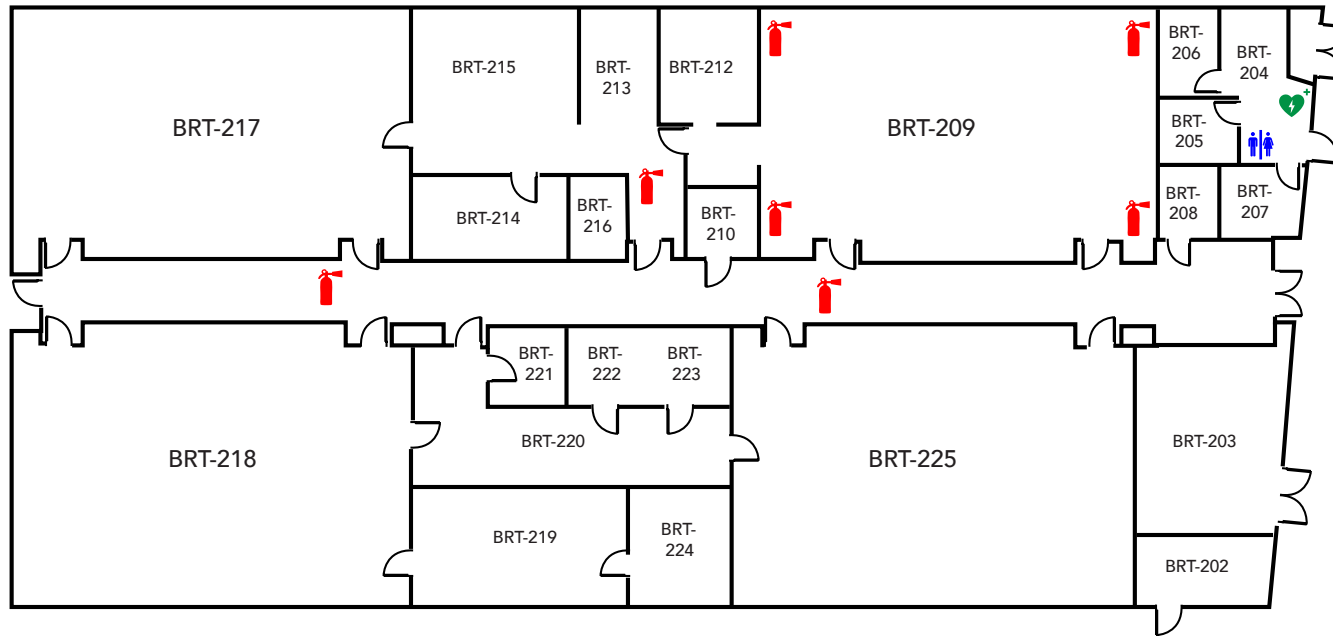

# LMC Brentwood Center 200 Building

LOS MEDANOS  
COLLEGE

**Brentwood Center**

Building 200

1351 Pioneer Square, Brentwood, CA 94513

**Emergency Phone:** 911 (911 from most campus phones)  
(925) 646-2441 (from a cell phone)