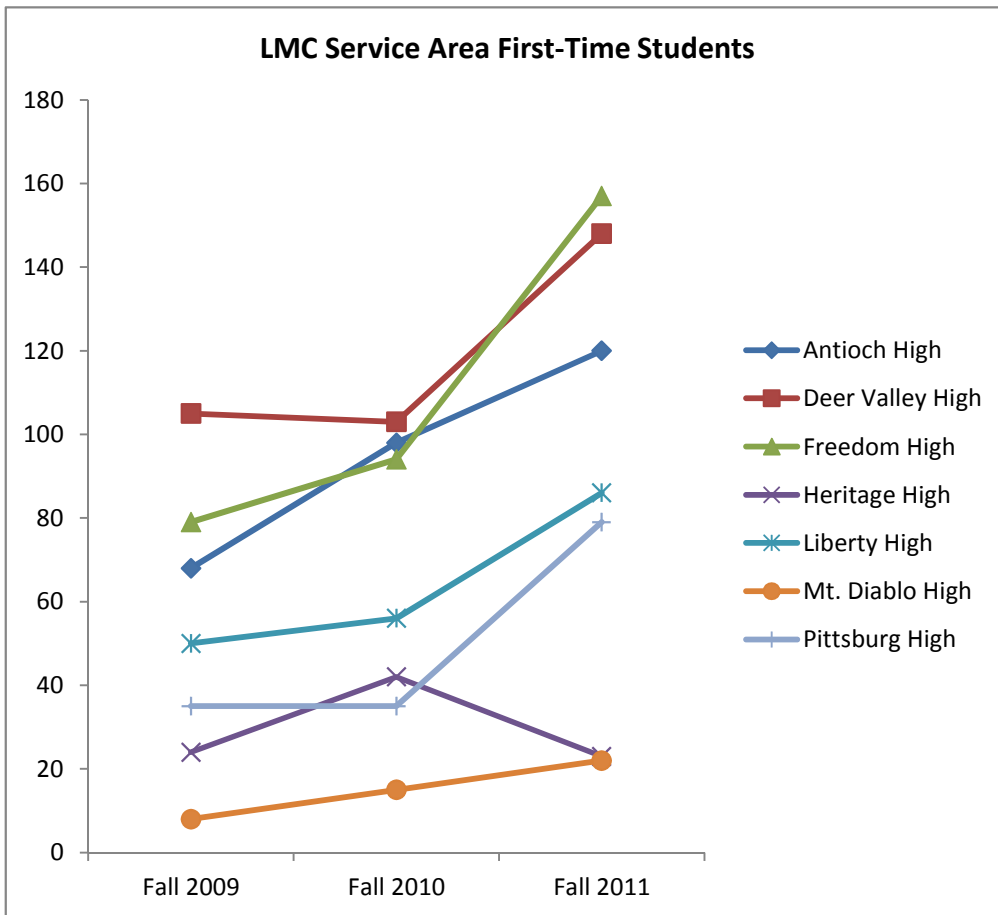

	Fall 2009	Fall 2010	Fall 2011
Antioch High	68	98	120
Deer Valley High	105	103	148
Freedom High	79	94	157
Heritage High	24	42	23
Liberty High	50	56	86
Mt. Diablo High	8	15	22
Pittsburg High	35	35	79
Total	369	443	635

English Assessment of First Time Student by High School

Fall 2011	Number	ESL	ENGL 50/60	ENGL 70	ENGL 90	ENGL 100	
Antioch High	90	0%	11%	26%	42%	21%	100%
Deer Valley High School	119	1%	7%	21%	42%	29%	100%
Freedom High	127	1%	5%	27%	44%	24%	100%
Heritage High School	19	0%	0%	16%	58%	26%	100%
Liberty High School	64	2%	2%	31%	38%	28%	100%
Mount Diablo High School	17	12%	0%	47%	29%	12%	100%
Pittsburg High	61	2%	5%	21%	51%	21%	100%
Total	497	1%	6%	25%	43%	25%	100%

Fall 2010	Number	ESL	ENGL 50/60	ENGL 70	ENGL 90	ENGL 100	
Antioch High	85	1%	2%	28%	45%	24%	100%
Deer Valley High School	92	1%	4%	17%	49%	28%	100%
Freedom High	83	2%	1%	18%	53%	25%	100%
Heritage High School	39	0%	0%	18%	38%	44%	100%
Liberty High School	45	2%	2%	27%	47%	22%	100%
Mount Diablo High School	14	14%	0%	36%	43%	7%	100%
Pittsburg High	27	0%	4%	30%	52%	15%	100%
Total	385	2%	2%	23%	48%	26%	100%