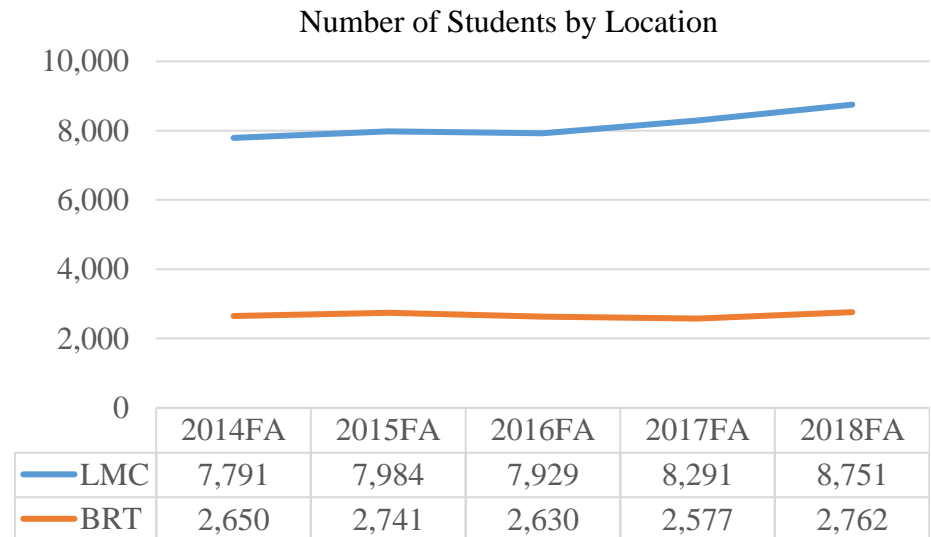

Number of Students				
2014FA	2015FA	2016FA	2017FA	2018FA
8,846	9,005	8,559	9,199	9,718

Source: District Research. Colleague. Run date 3/15/19. JD

Number of Students by Site					
	2014FA	2015FA	2016FA	2017FA	2018FA
LMC	7,791	7,984	7,929	8,291	8,751
BRT	2,650	2,741	2,630	2,577	2,762

Headcount

Source: District Research. Colleague.

Source: District Research. Colleague.