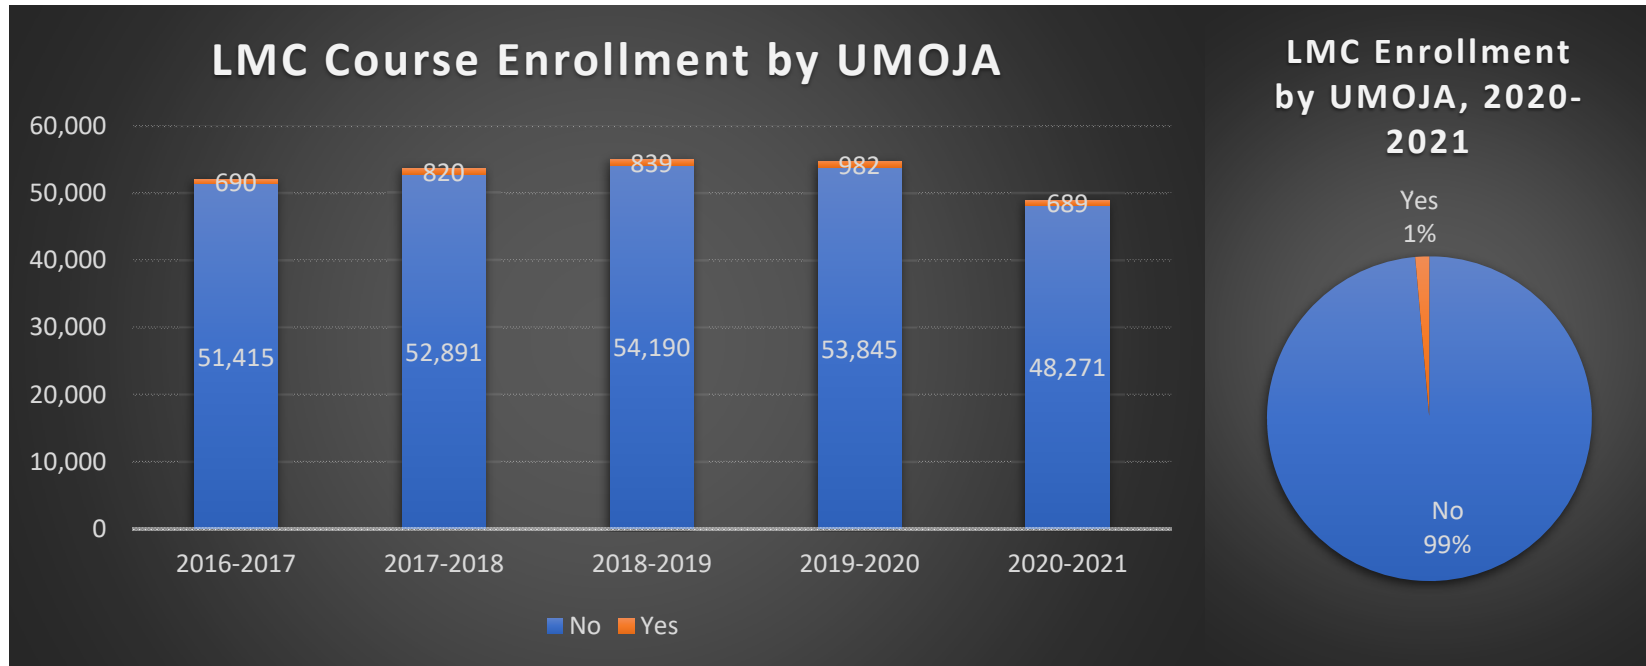

Los Medanos College Student Headcount by Academic Year

Los Medanos College Student Headcount by Academic Year

Los Medanos College Student Headcount by Academic Year

Los Medanos College Student Headcount by Academic Year

Los Medanos College Student Headcount by Academic Year

Los Medanos College Course Enrollment

Los Medanos College Course Enrollment

Los Medanos College Course Enrollment

Los Medanos College Course Enrollment

Los Medanos College Course Enrollment

Los Medanos College

Course Completion and Success Rate

Los Medanos College

Course Completion and Success Rate

Los Medanos College

Course Completion and Success Rate

LMC Course Completion and Success Rate by MESA Student