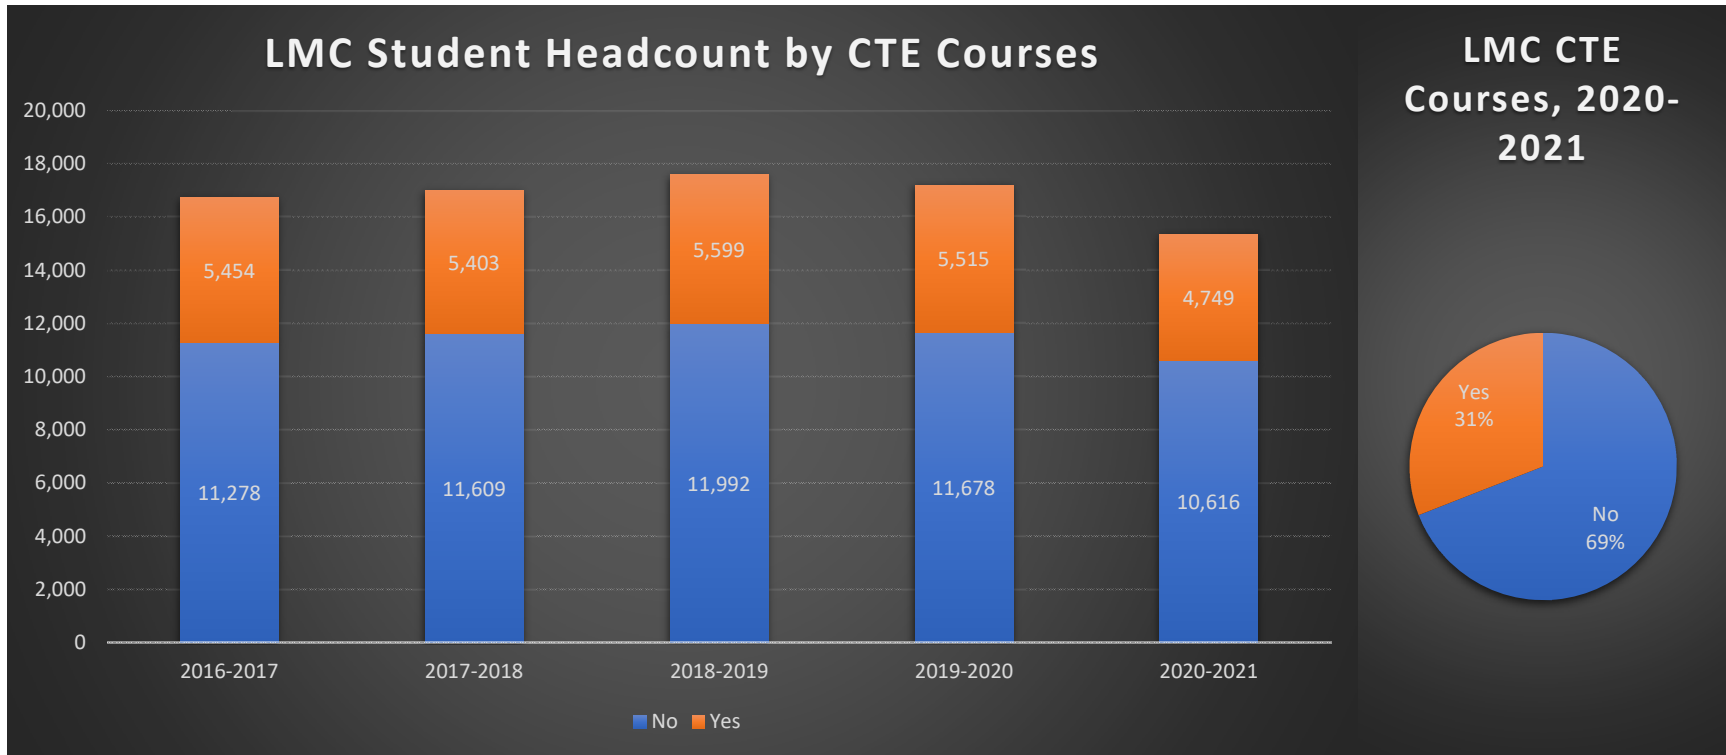

Los Medanos College Student Headcount by Academic Year