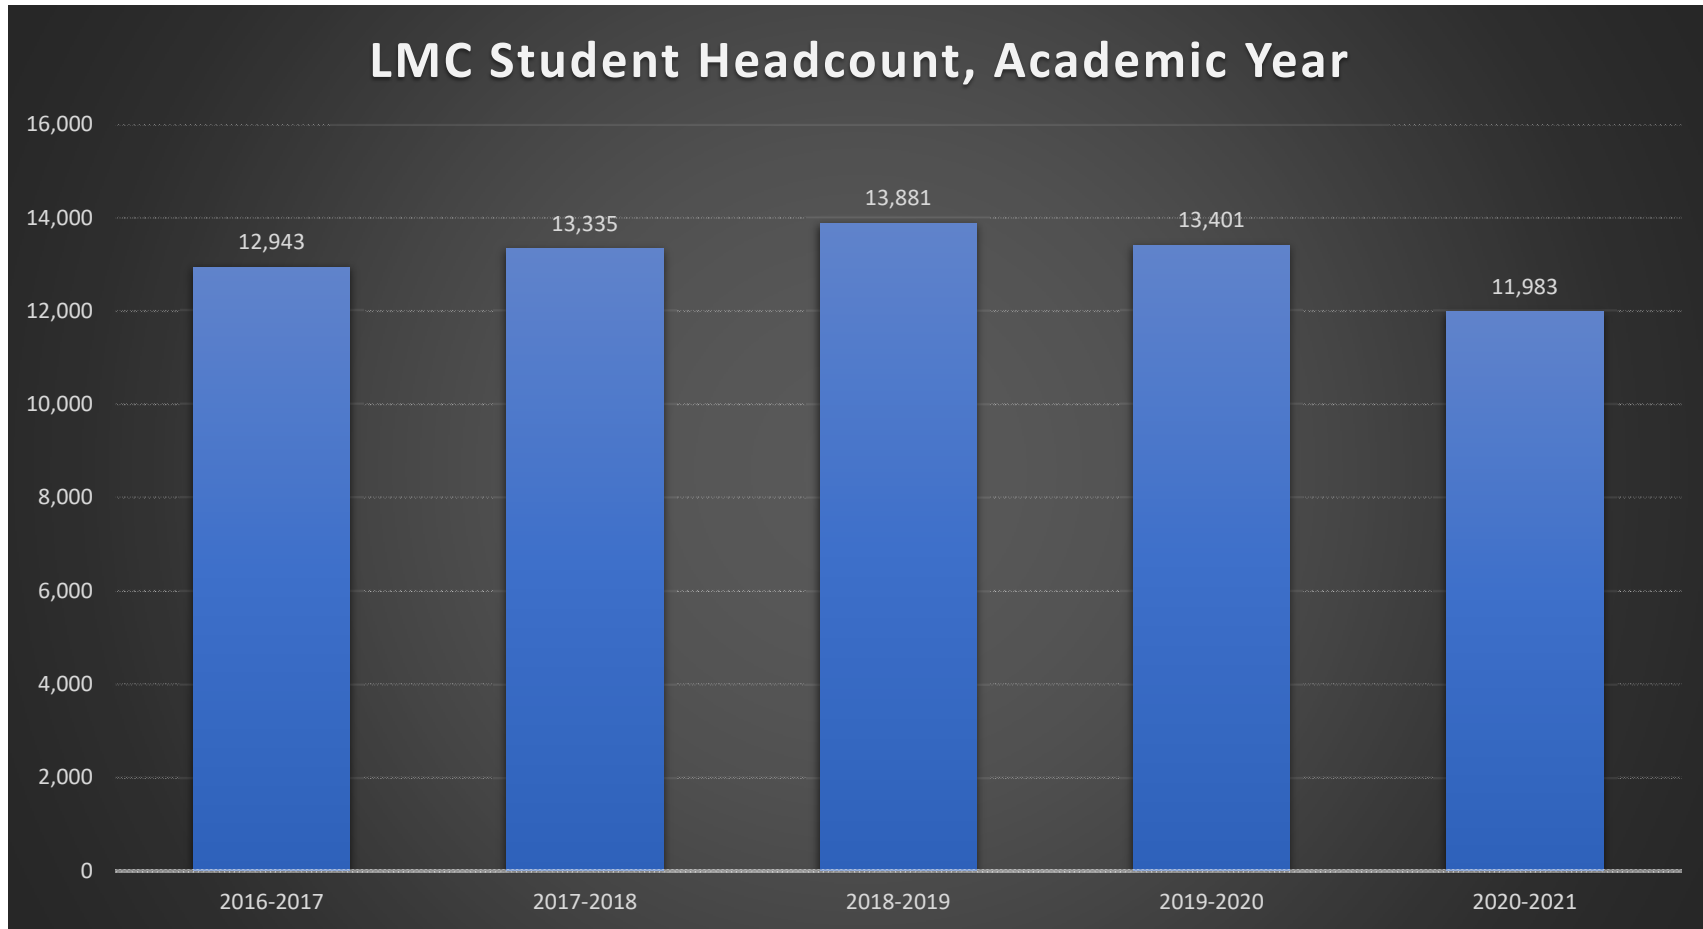

# Los Medanos College Student Headcount by Academic Year