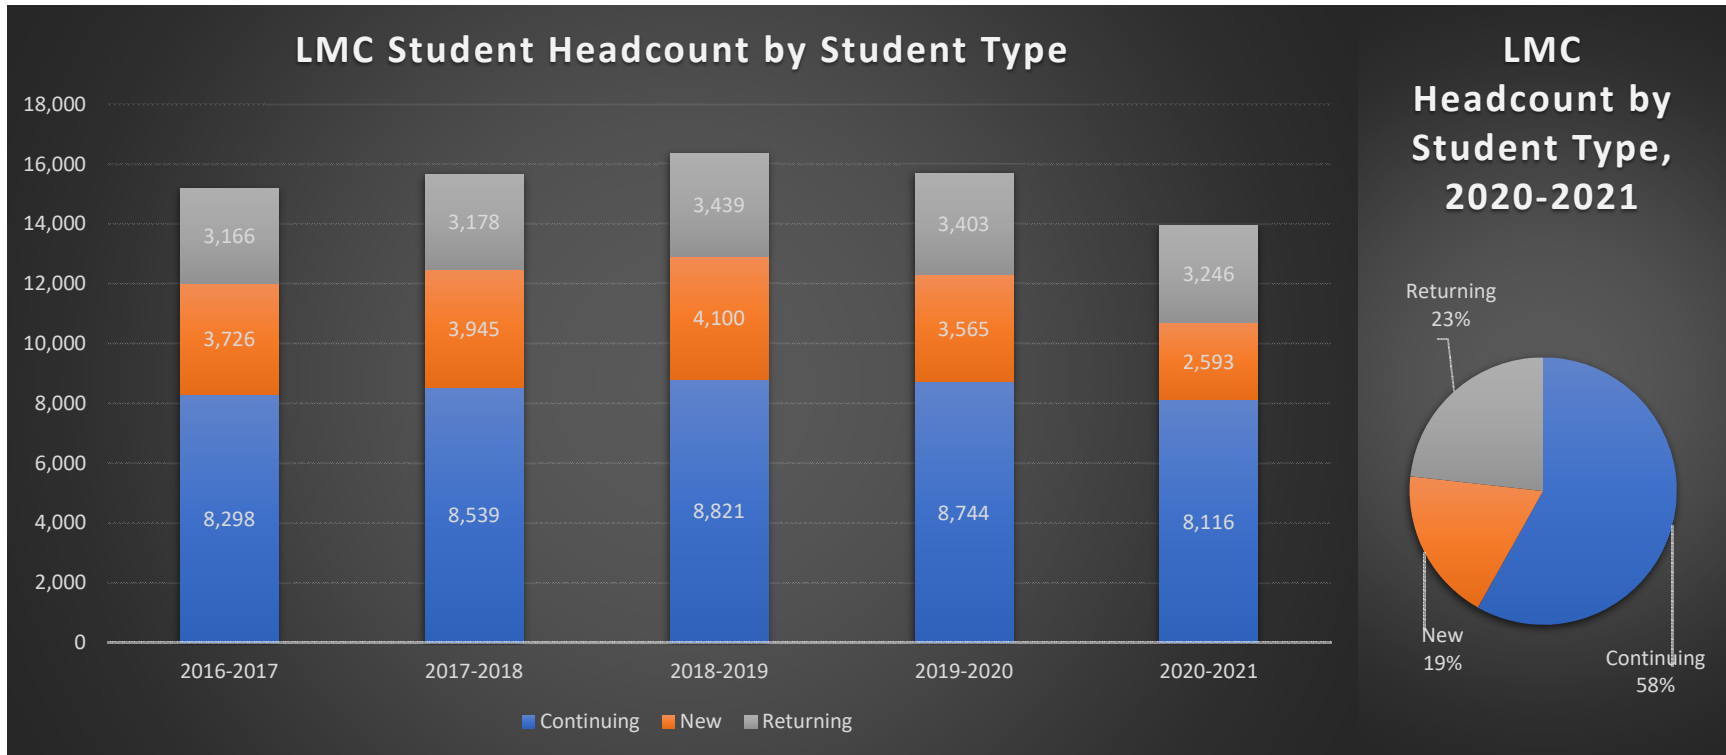

Los Medanos College Student Headcount by Academic Year