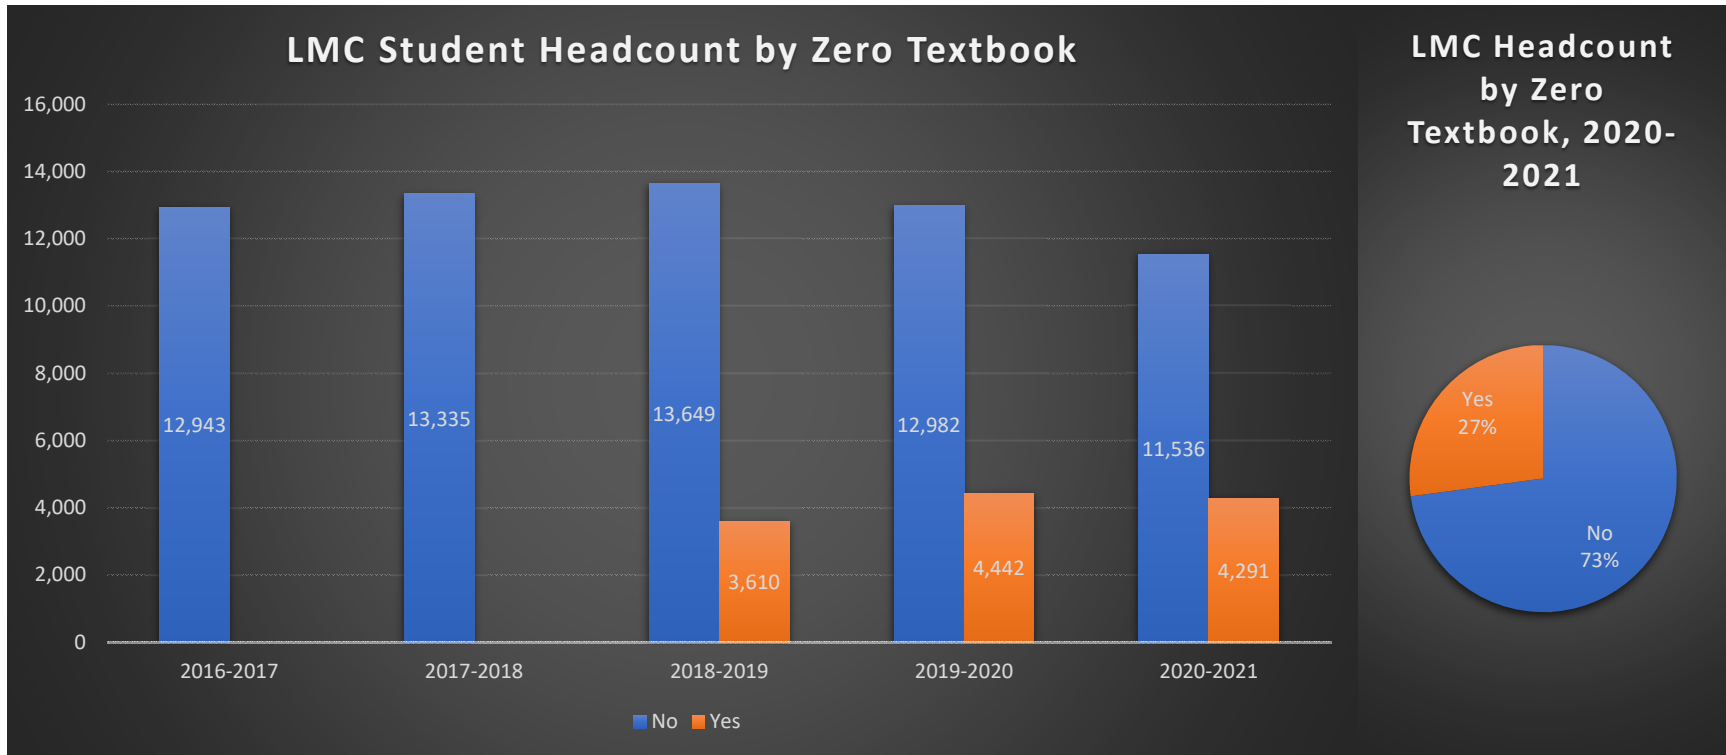

Los Medanos College Student Headcount by Academic Year