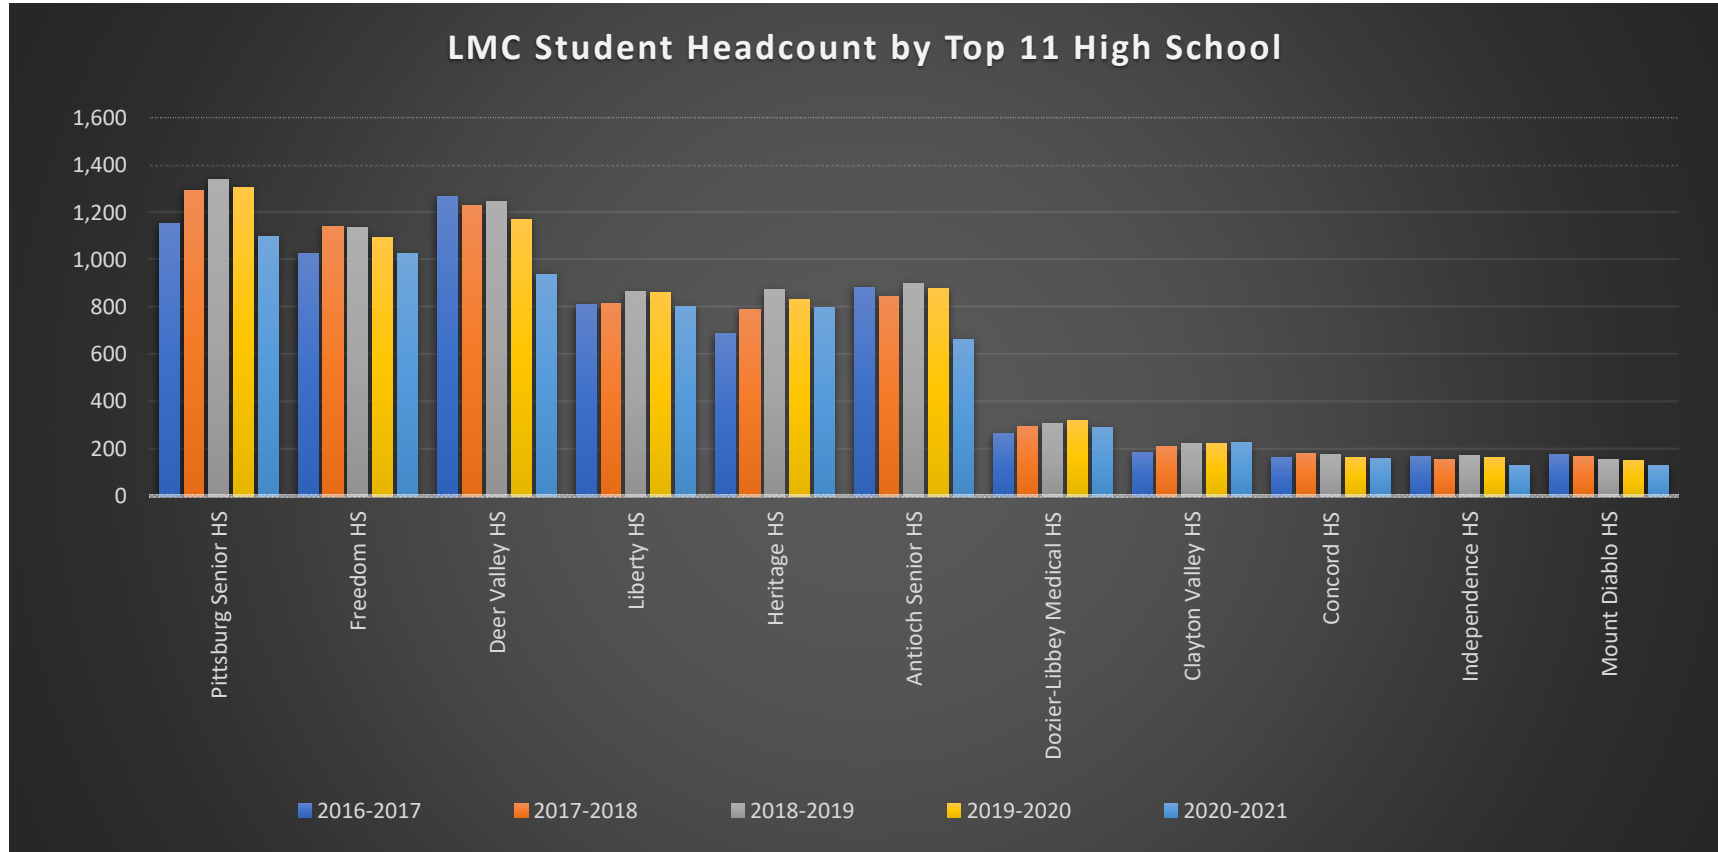

Los Medanos College Student Headcount by Academic Year