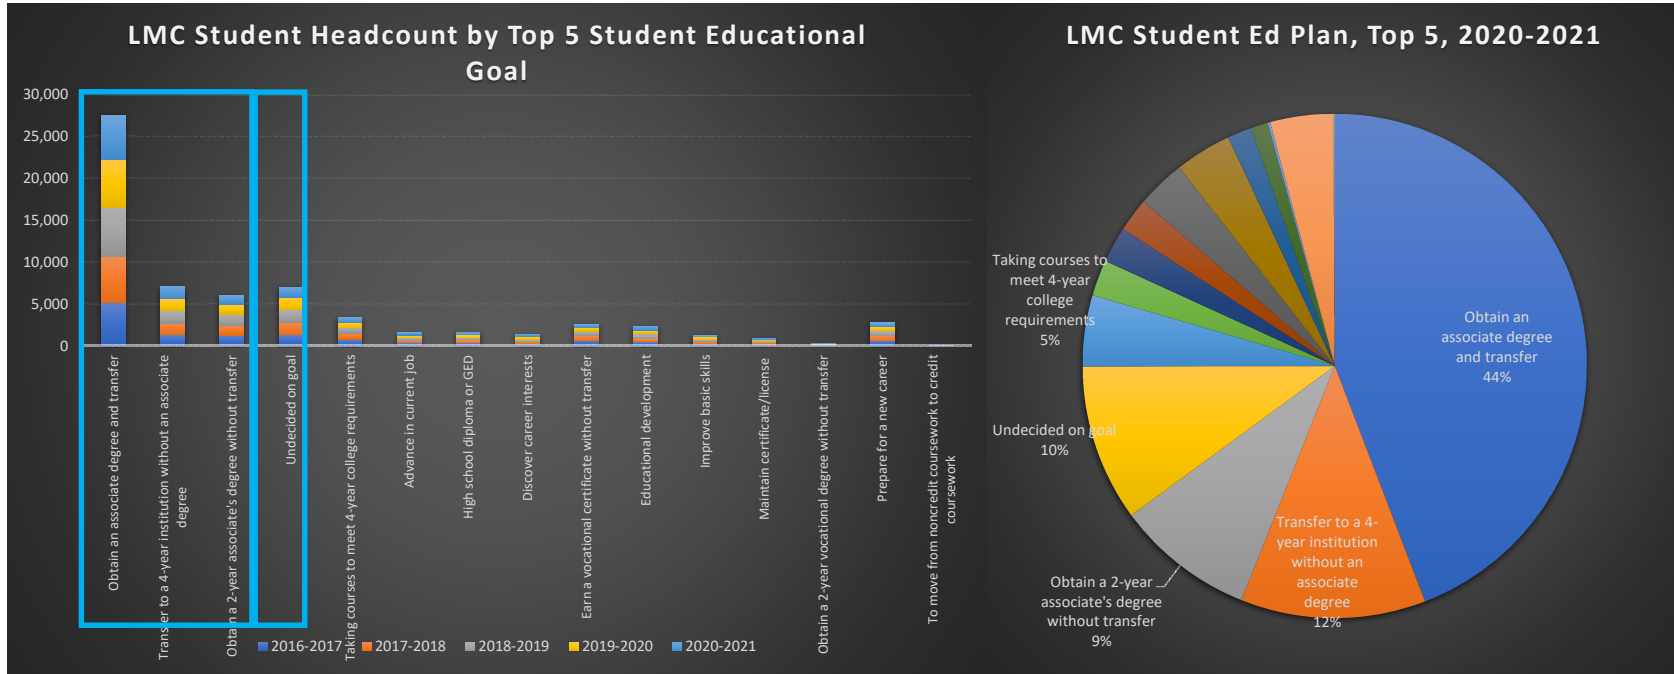

Los Medanos College Student Headcount by Academic Year