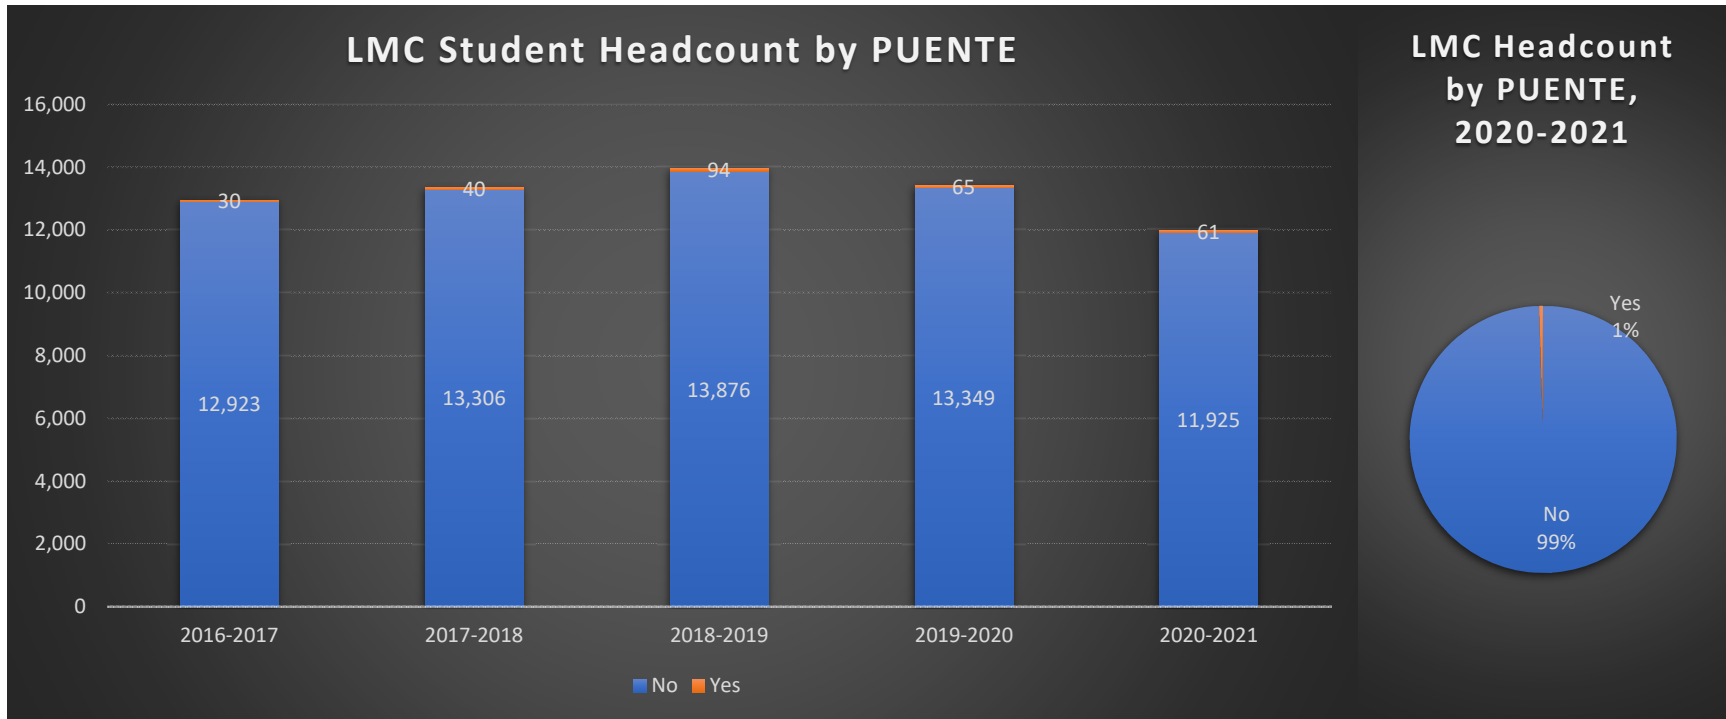

Los Medanos College Student Headcount by Academic Year