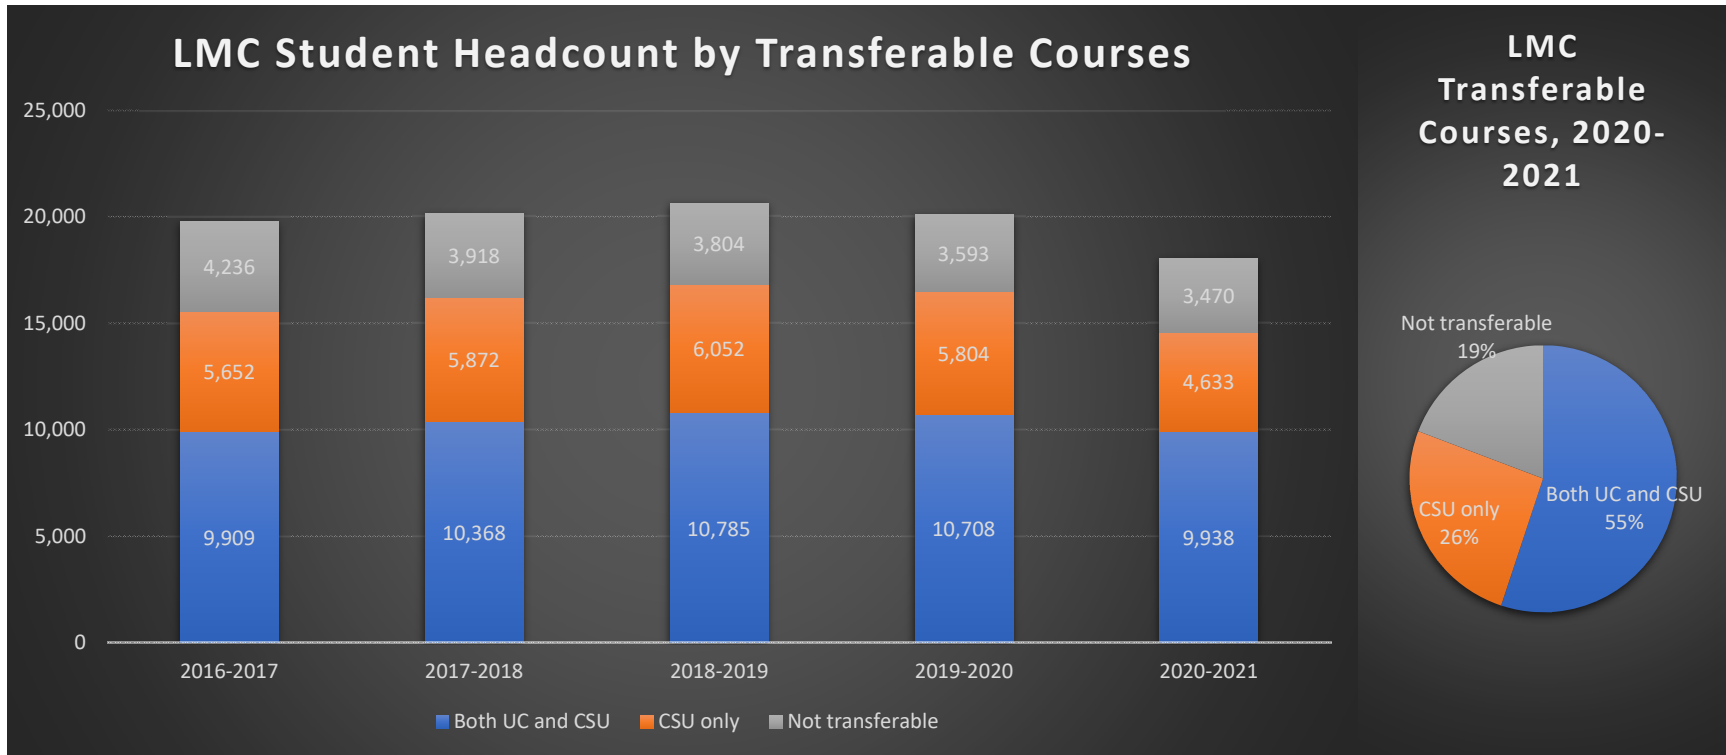

Los Medanos College Student Headcount by Academic Year