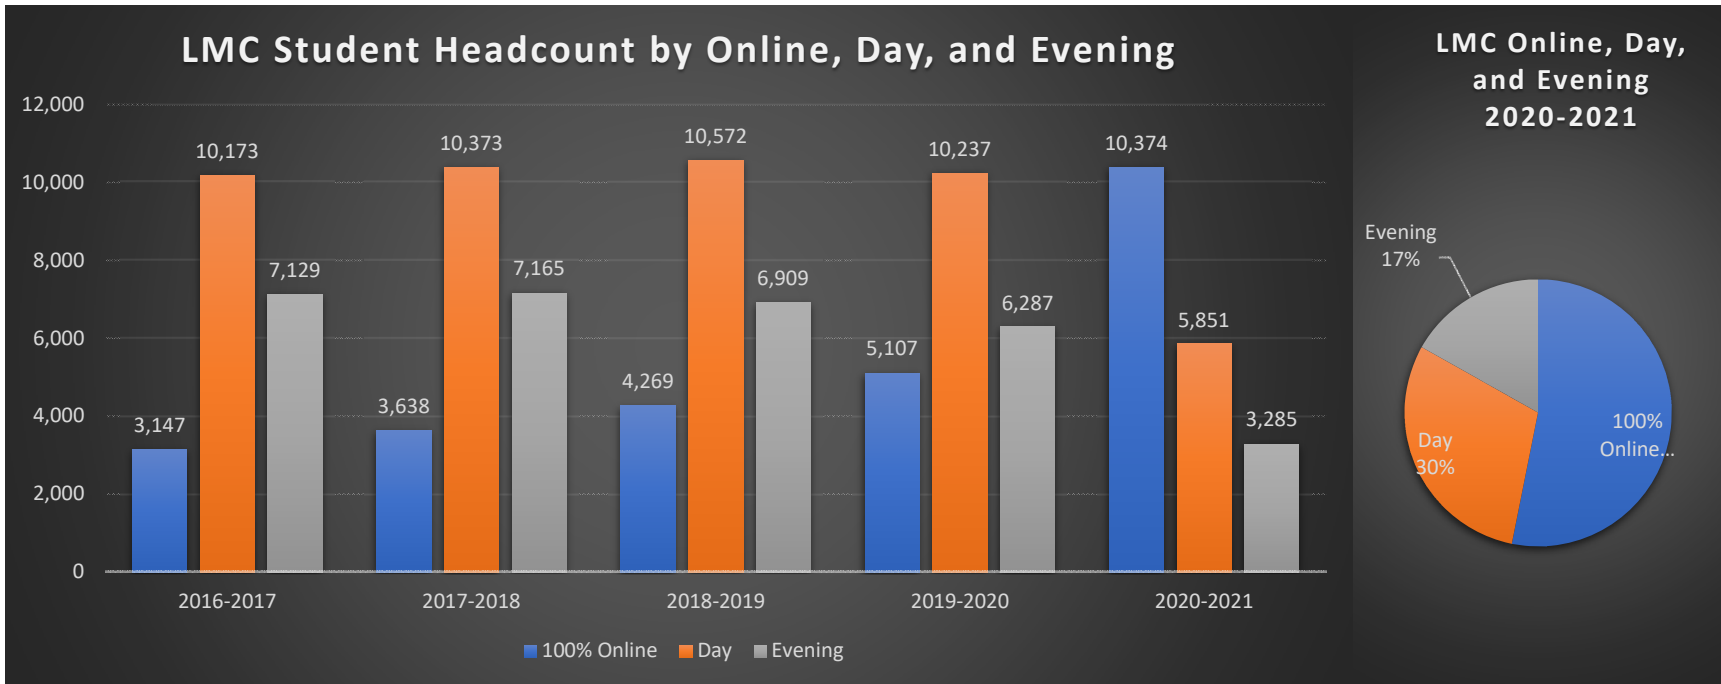

Los Medanos College Student Headcount by Academic Year