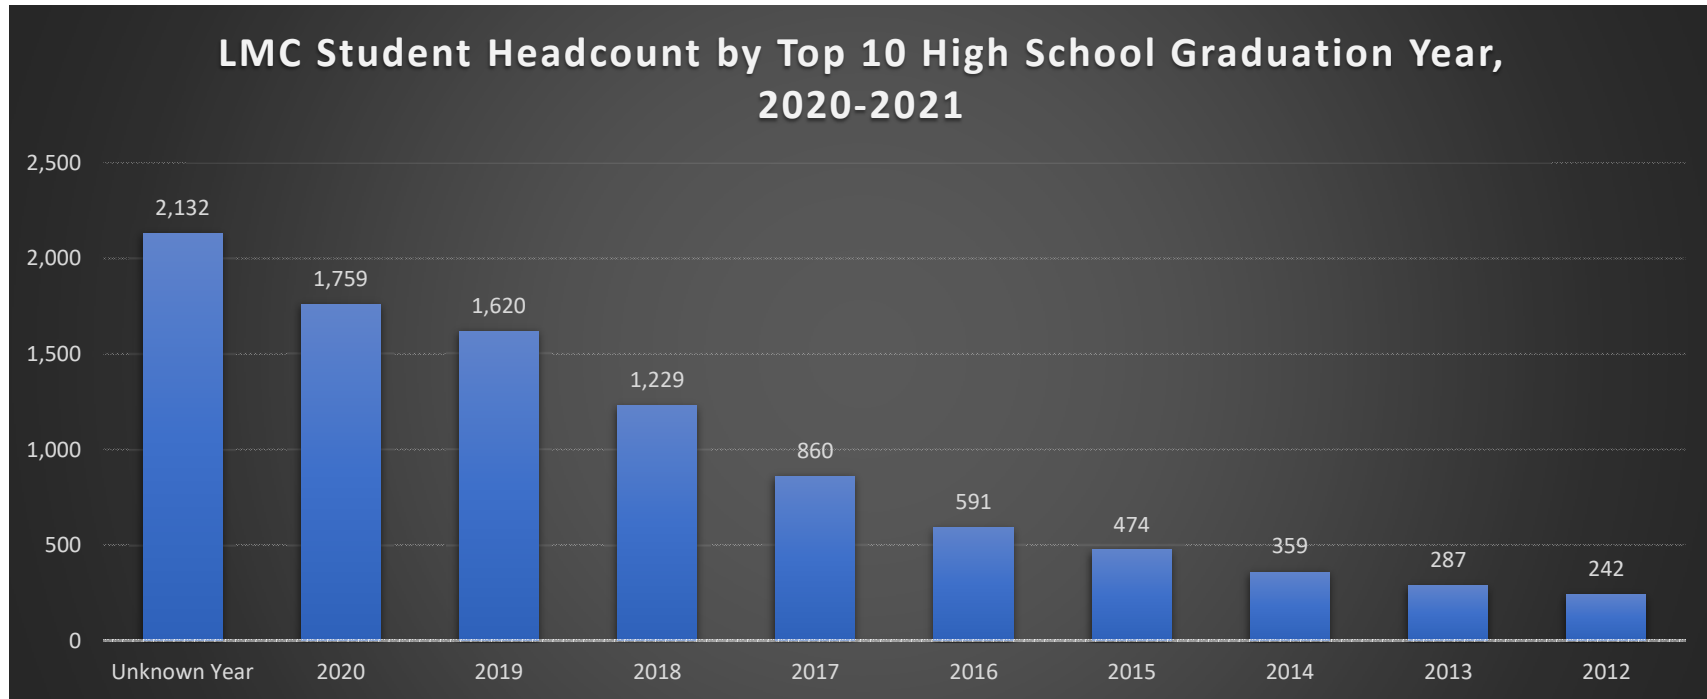

Los Medanos College Student Headcount by Academic Year