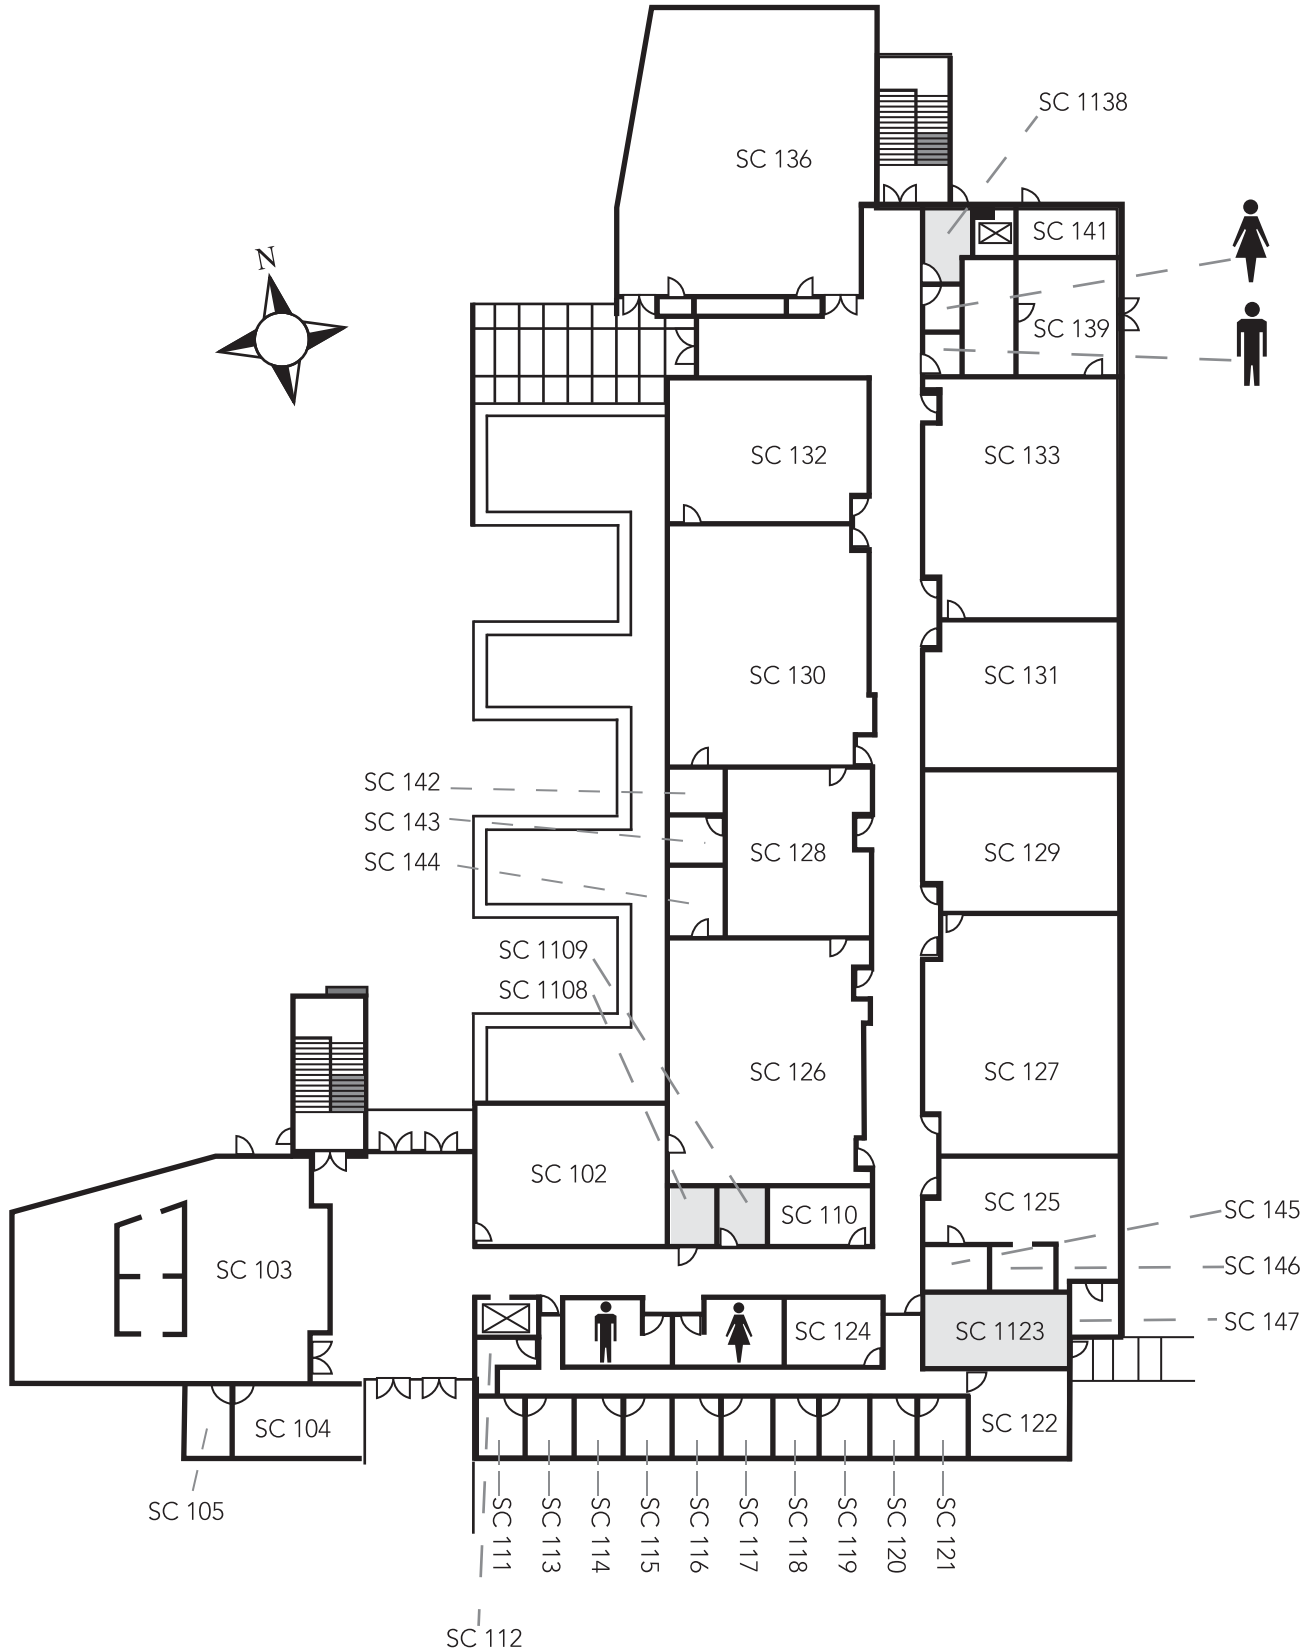

Los Medanos College

SCIENCE BUILDING • FLOOR 1

2700 E. Leland Road Pittsburg, CA 94565

www.losmedanos.edu | 925-439-2181

KEY

-  = Maintenance Closet
-  = Elevator
-  = Restroom

Los Medanos College

SCIENCE BUILDING • FLOOR 2