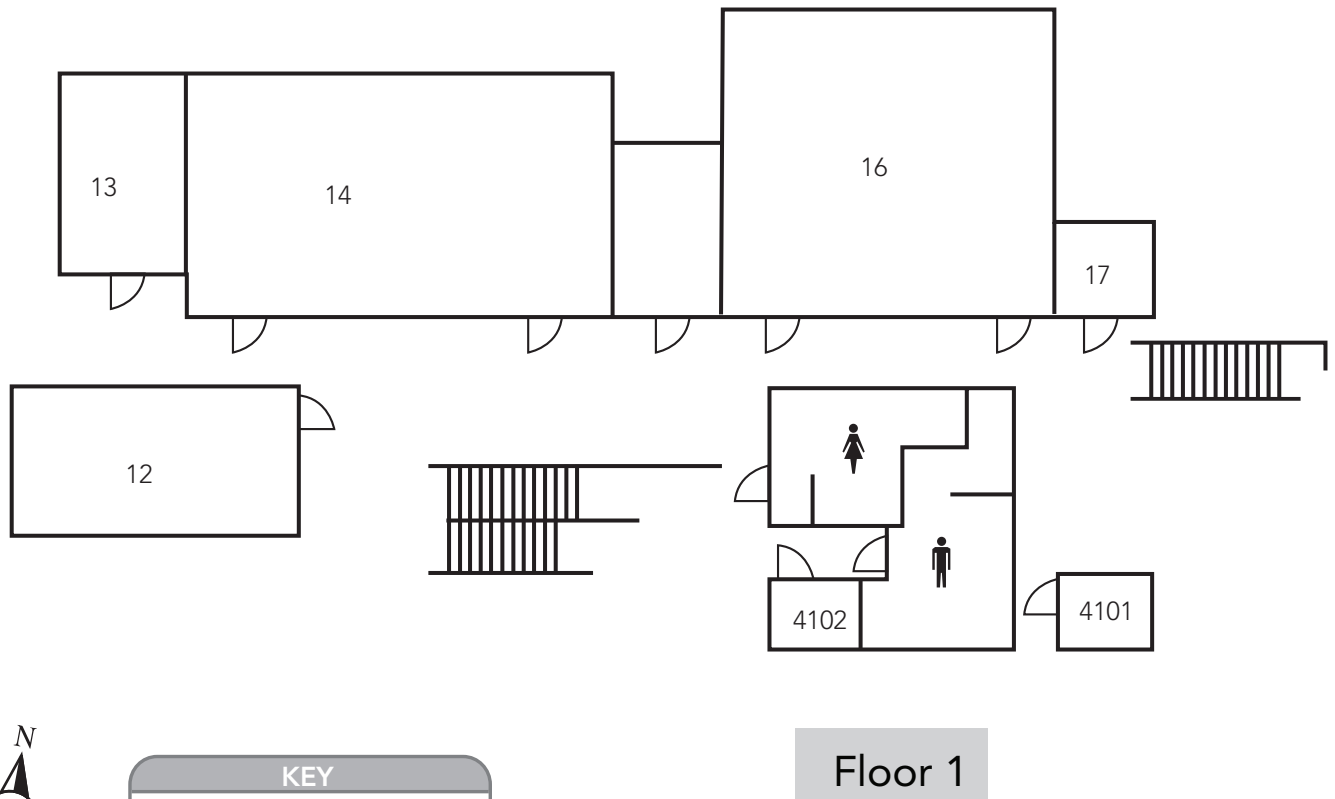

Los Medanos College

PS Building

2700 E. Leland Road Pittsburg, CA 94565

www.losmedanos.edu | 925-439-2181

KEY

- = Maintenance Closet
- = Elevator
- = Restroom