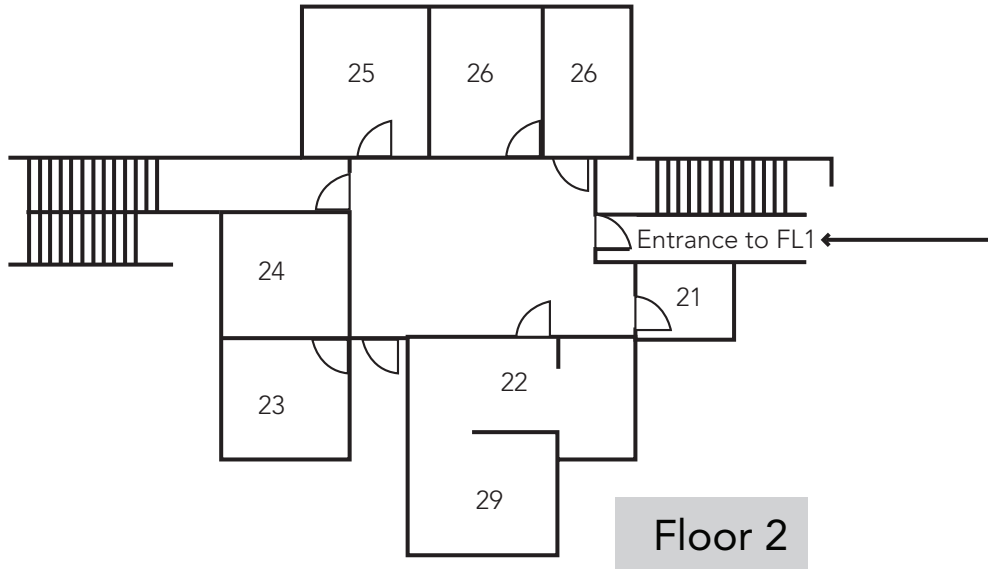

Los Medanos College

PS Building

2700 E. Leland Road Pittsburg, CA 94565

www.losmedanos.edu | 925-439-2181

KEY

- = Maintenance Closet
- = Elevator
- = Restroom