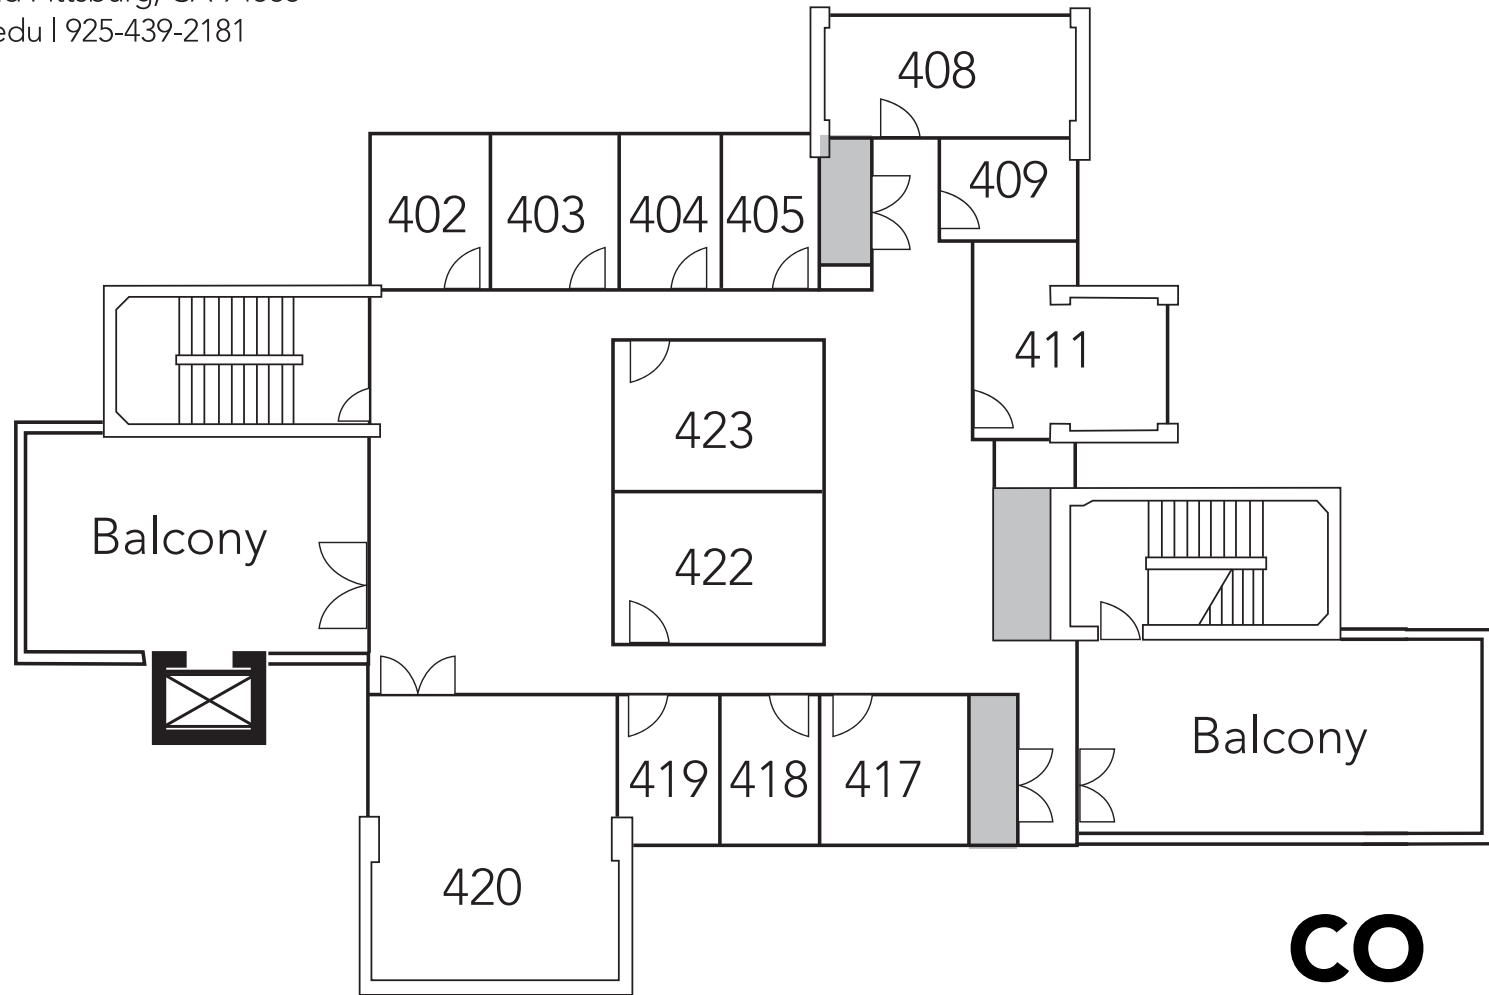

# Los Medanos College

## Core Building (CO) Level 4 of College Complex

2700 E. Leland Road Pittsburg, CA 94565

www.losmedanos.edu | 925-439-2181

**KEY**

-  = Storage area - off limits
-  = Elevator
-  = Restroom