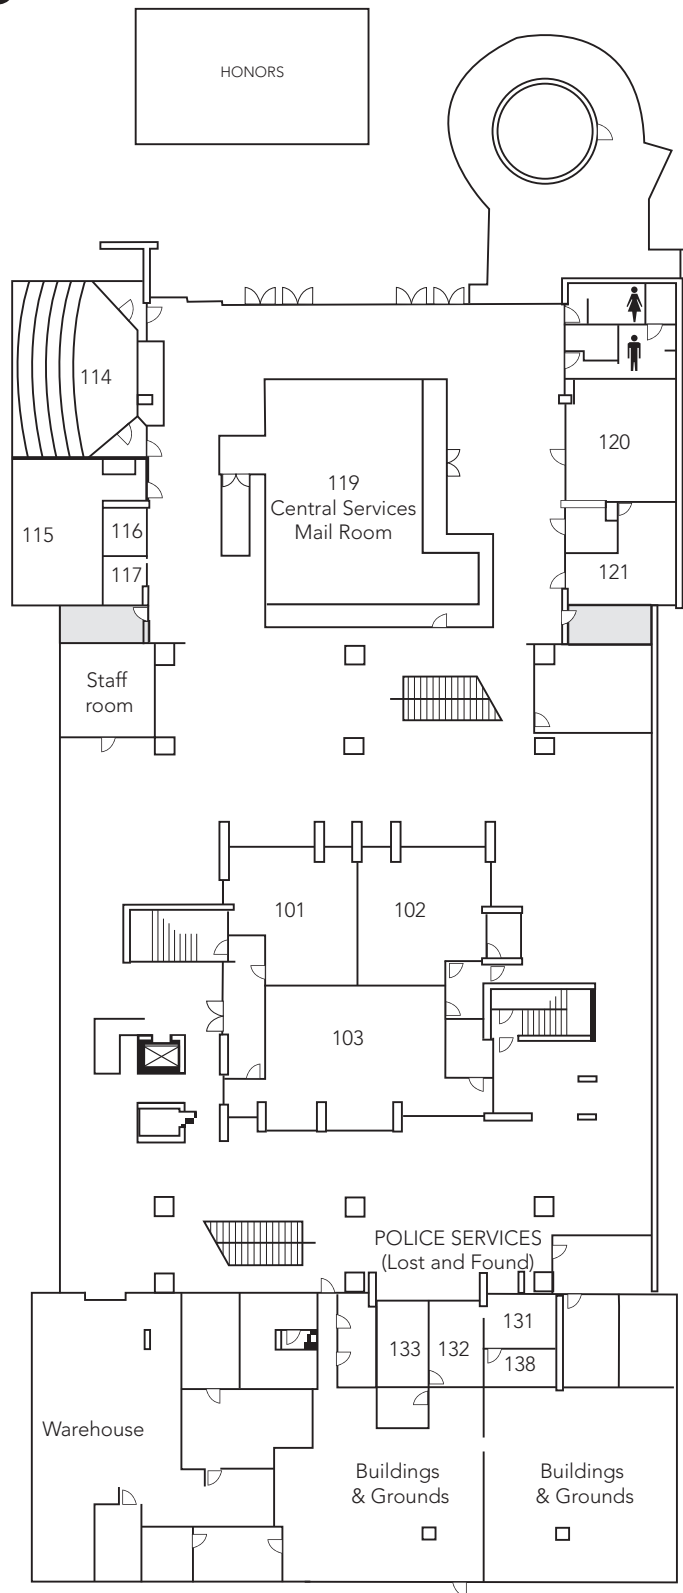

Los Medanos College

CAMPUS COMPLEX • Level 1

2700 E. Leland Road Pittsburg, CA 94565

www.losmedanos.edu | 925-439-2181

CC & CO • FLOOR 1

KEY

-  = Maintenance Closet
-  = Elevator
-  = Restroom

Note: The center of the complex room numbers begin with CO. The outer area of the complex begins with CC.