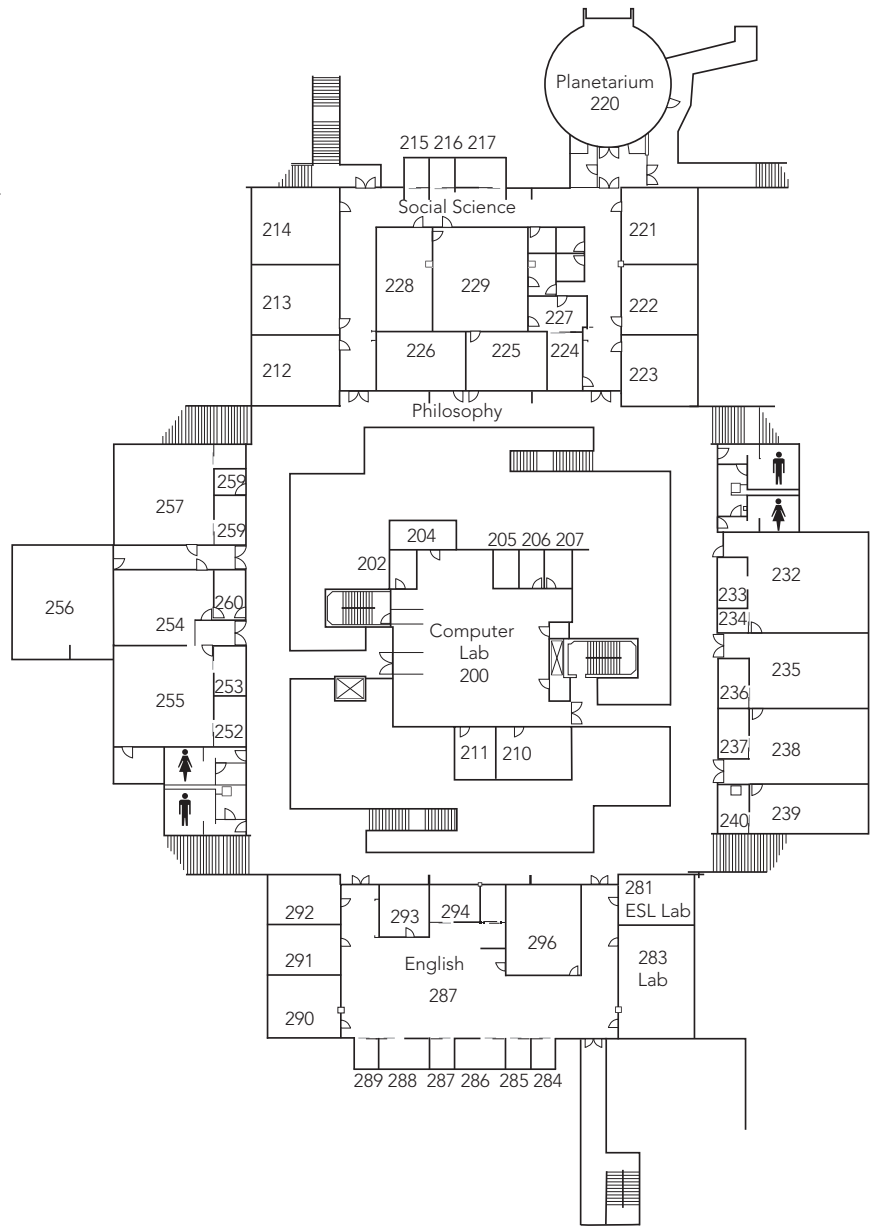

# Los Medanos College

## CAMPUS COMPLEX • Level 1 & 2

2700 E. Leland Road Pittsburg, CA 94565

www.losmedanos.edu | 925-439-2181

CC & CO • FLOOR 1

CC & CO • FLOOR 2

**KEY**

-  = Maintenance Closet
-  = Elevator
-  = Restroom

Note: The center of the complex room numbers begin with CO. The outer area of the complex begins with CC.