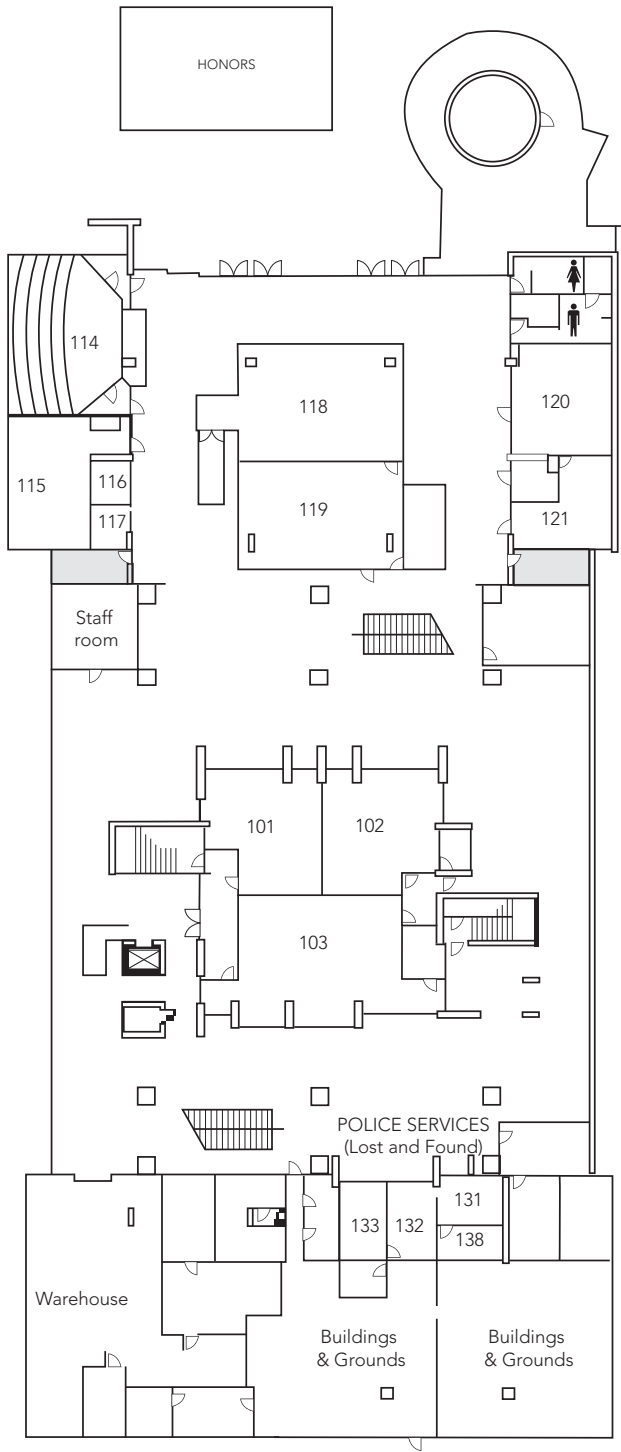

# Los Medanos College

## CAMPUS COMPLEX • Level 1 & 2

2700 E. Leland Road Pittsburg, CA 94565

www.losmedanos.edu | 925-439-2181

CC & CO • FLOOR 1

CC & CO • FLOOR 2

**KEY**

-  = Maintenance Closet
-  = Elevator
-  = Restroom

Note: The center of the complex room numbers begin with CO. The outer area of the complex begins with CC.