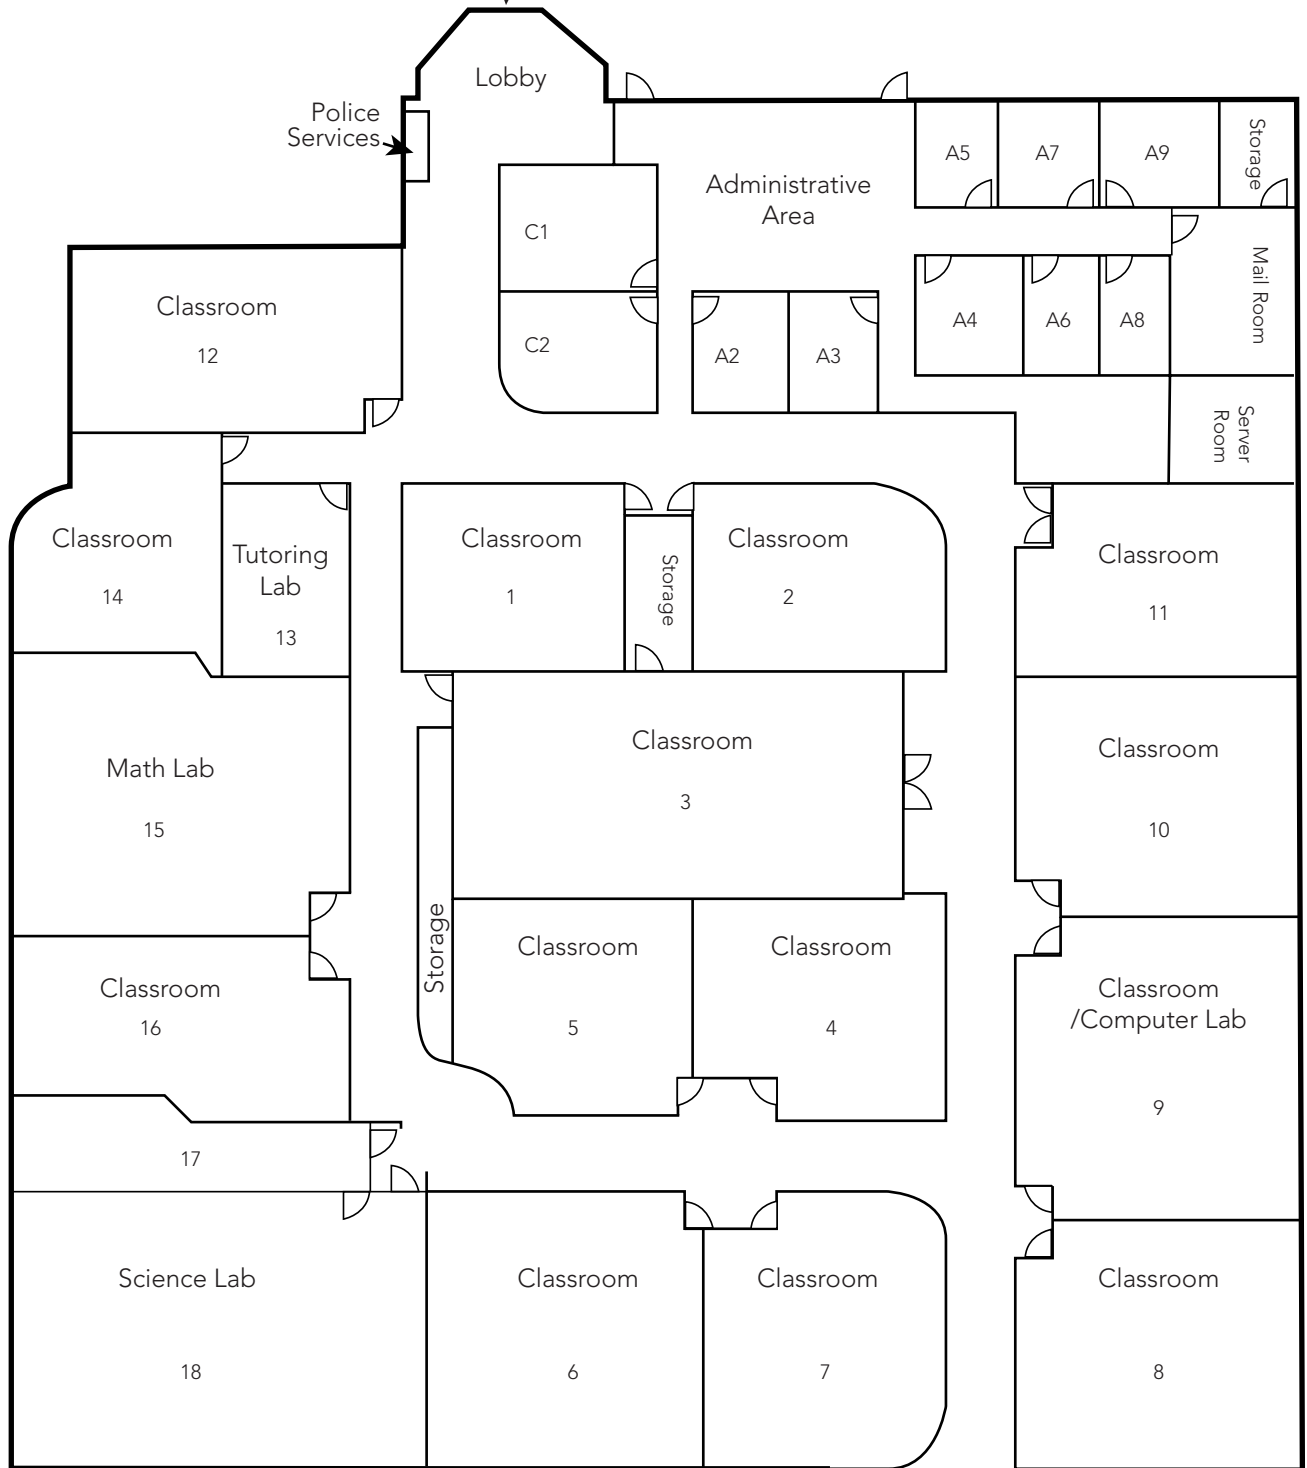

SAND CREEK ROAD

BRENTWOOD BLVD.

MAIN ENTRANCE/EXIT

KEY

- = Maintenance Closet
- = Elevator
- = Restroom

Emergency Exit Only