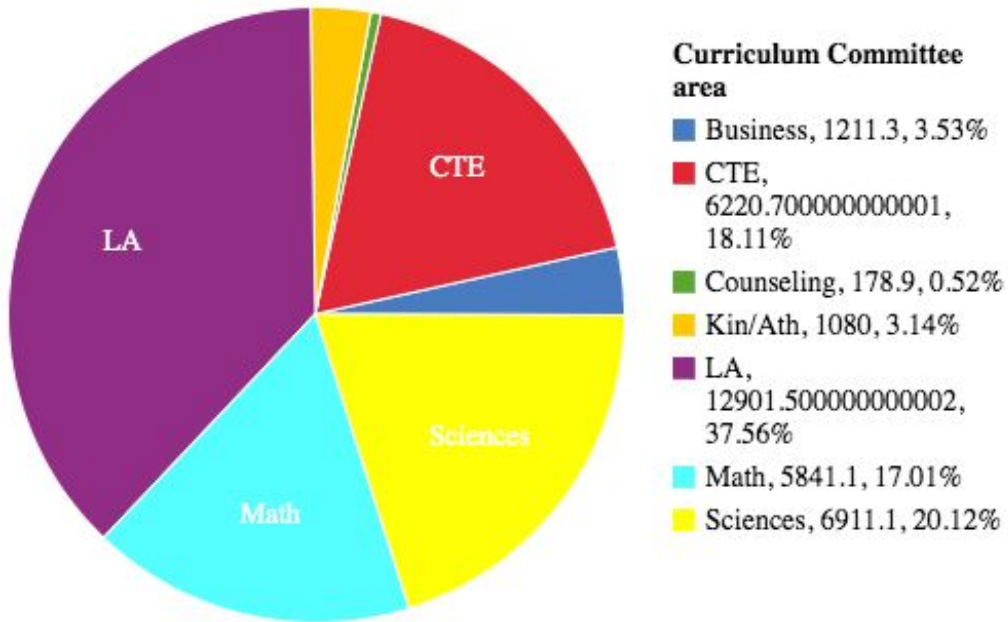

LMC FTES Fall 2020 sorted by proposed Curriculum Committee Representation Areas

Data from 4CD Tableau, Monday August 31, 2020
 Values are: Area, FTES count, Percent of total FTES

Data from 4CD Tableau, Monday August 31, 2020
 Values are: Area, FTES count, Percent of total FTES