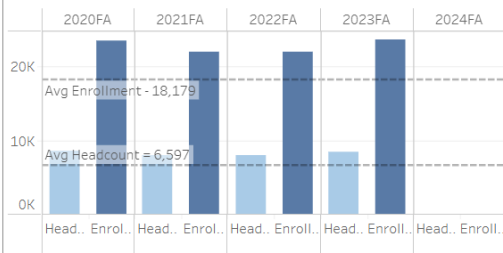

Enrollment and Success

Enrollment and Success

23,640

▲ +7.9%

Enrollment

2023FA

71%

▲ +0.5%

Success Rate

2023FA

Section Enrollment by Term

Success Rate by Term

Schedule and Modality

Section Meeting Enrollment and Success Rate by Day and Time

2023FA

Time Bucket	Monday Meeting Enrollment	Tuesday Meeting Enrollment	Wednesday Meeting Enrollment	Thursday Meeting Enrollment	Friday Meeting Enrollment	Saturday Meeting Enrollment	None Meeting Enrollment
Morning	■	■	■	■	■	■	
Afternoon	■	■	■	■	■	■	
Evening	■	■	■	■	■		
None							■