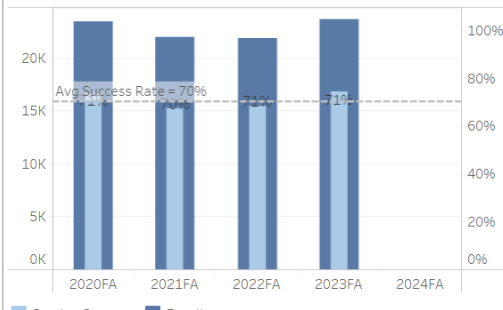

Enrollment and Success

Enrollment and Success

23,640

▲ +7.9%

Enrollment

2023FA

71%

▲ +0.5%

Success Rate

2023FA

Section Enrollment by Term

Success Rate by Term

Schedule and Modality

Section Meeting Enrollment and Success Rate by Day and Time

2023FA

Time Bucket	Monday Meeting Enrollment	Tuesday Meeting Enrollment	Wednesday Meeting Enrollment	Thursday Meeting Enrollment	Friday Meeting Enrollment	Saturday Meeting Enrollment	None Meeting Enrollment
Morning	■	■	■	■	■	■	
Afternoon	■	■	■	■	■	■	
Evening	■	■	■	■	■		
None							■

Section Enrollment and Success Rate by Modality and Delivery Method

2023FA (Click on box to drill)

100% Online 12,855 71%	Face to Face 8,224 72%	Partial Online 2,561 69%
------------------------------	------------------------------	--------------------------------