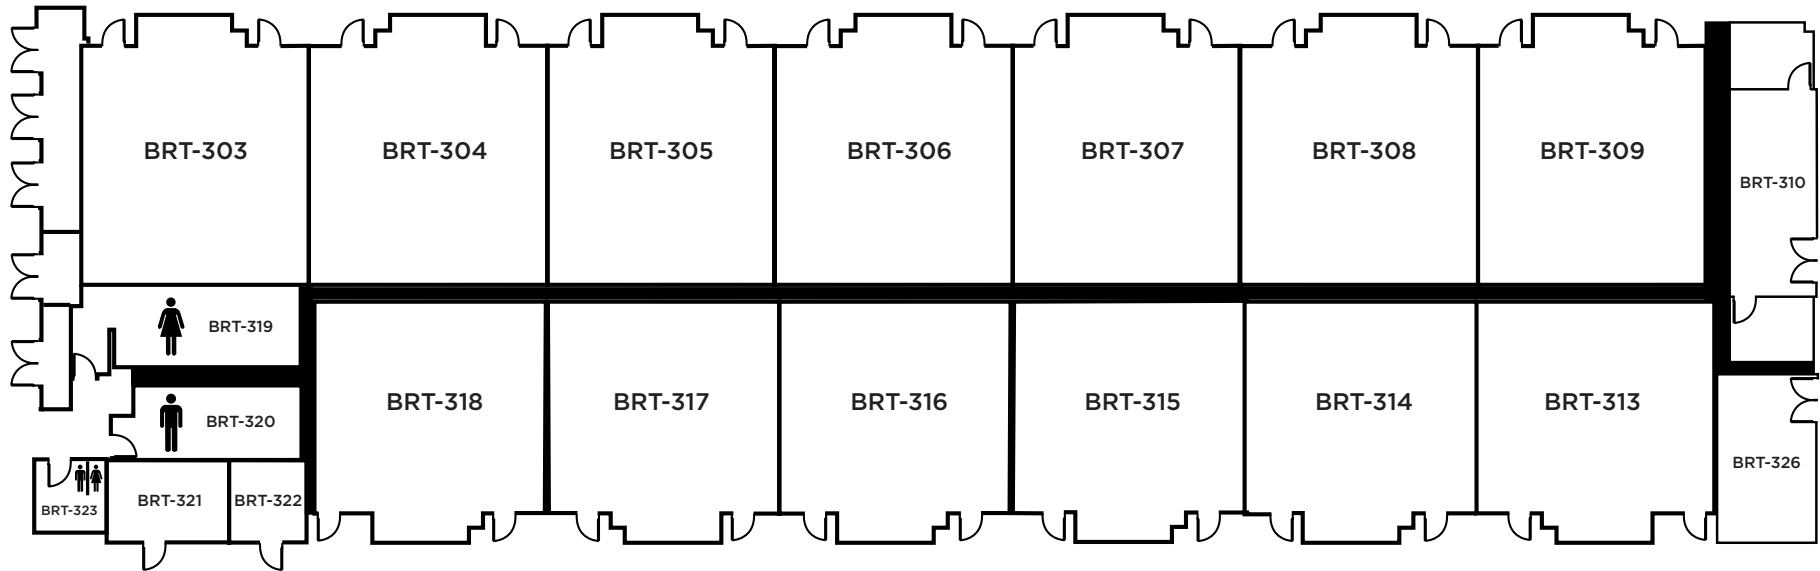

LMC Brentwood Center 300 Building

LOS MEDANOS
COLLEGE

**Brentwood Center
Building 300**

1351 Pioneer Square, Brentwood, CA 94513

Emergency Phone: 911 (911 from most campus phones)
(925) 646-2441 (from a cell phone)