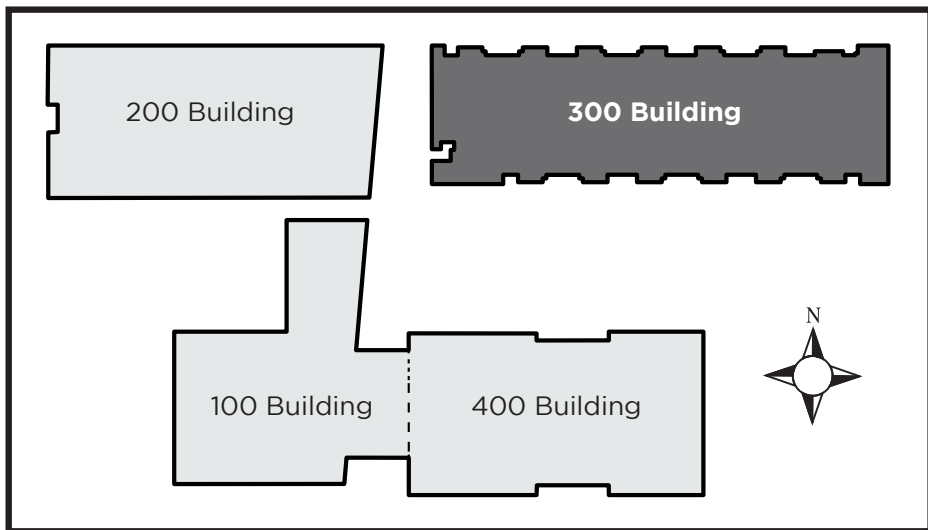

LMC Brentwood Center 300 Building

LOS MEDANOS
COLLEGE

**Brentwood Center
Building 300**

1351 Pioneer Square, Brentwood, CA 94513

Emergency Phone: 911 (911 from most campus phones)
(925) 646-2441 (from a cell phone)