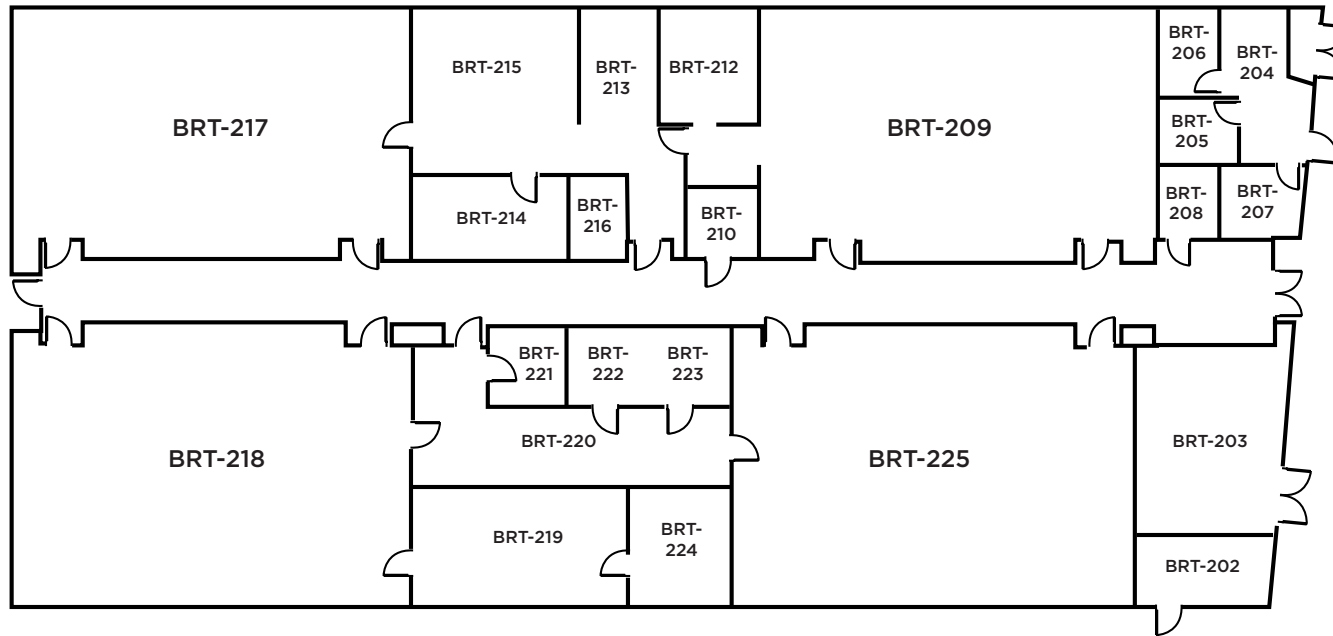

LMC Brentwood Center 200 Building

LOS MEDANOS
COLLEGE

**Brentwood Center
Building 200**

1351 Pioneer Square, Brentwood, CA 94513

Emergency Phone: 911 (911 from most campus phones)
(925) 646-2441 (from a cell phone)