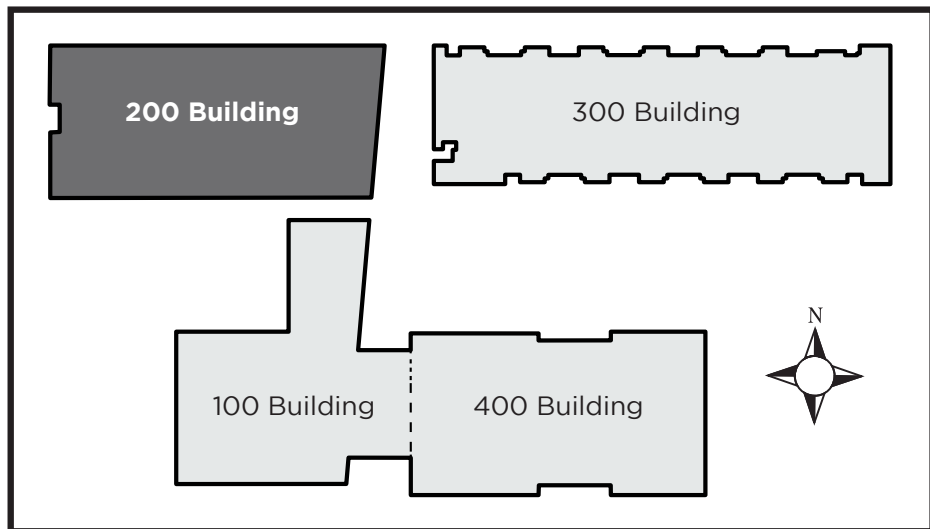

LMC Brentwood Center 200 Building

LOS MEDANOS
COLLEGE

**Brentwood Center
Building 200**

1351 Pioneer Square, Brentwood, CA 94513

Emergency Phone: 911 (911 from most campus phones)
(925) 646-2441 (from a cell phone)