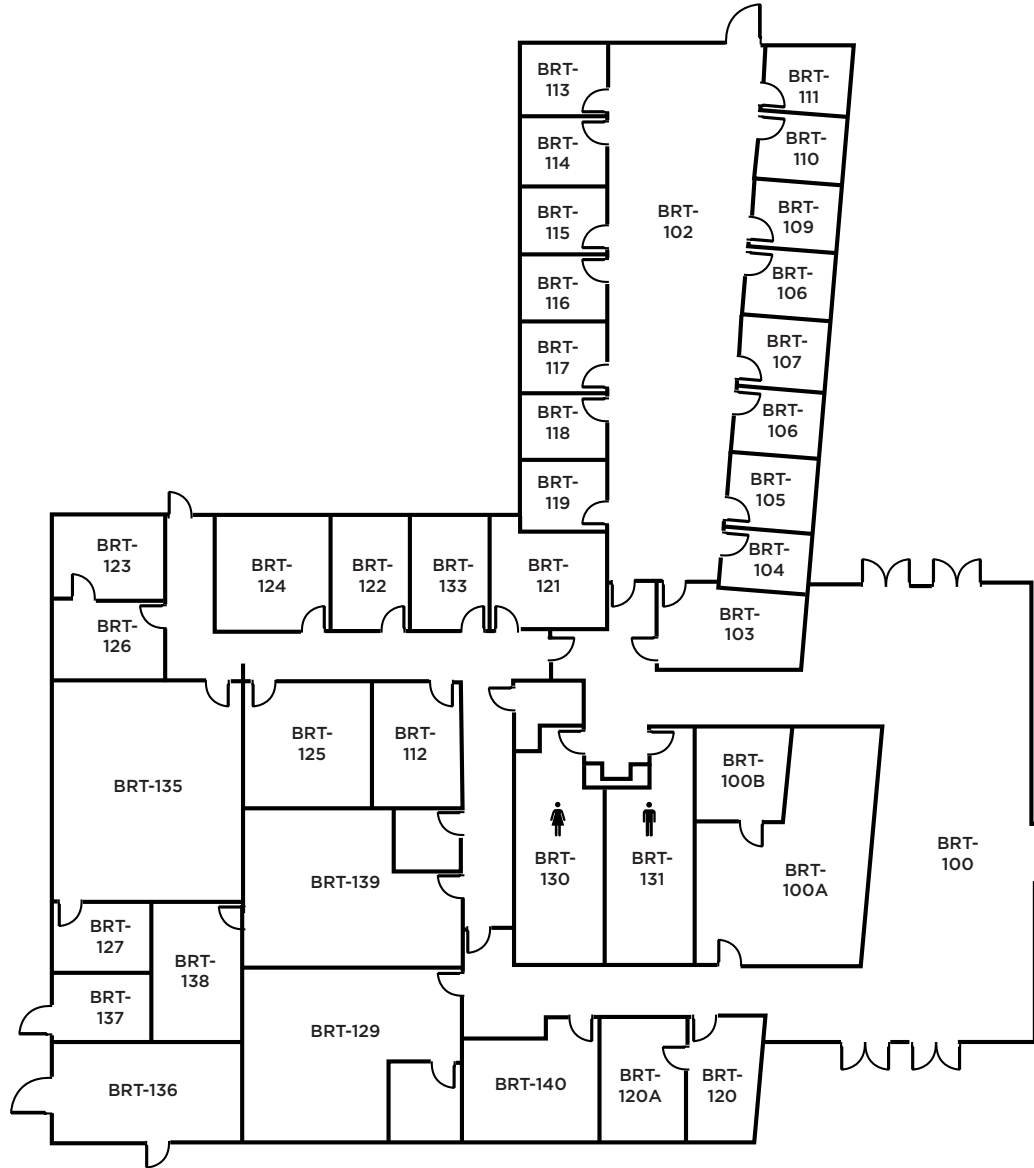

LMC Brentwood Center 100 Building

Emergency Phone: 911 (911 from most campus phones)
 (925) 646-2441 (from a cell phone)

**LOS MEDANOS
COLLEGE**

**Brentwood Center
Building 100**

1351 Pioneer Square, Brentwood, CA 94513