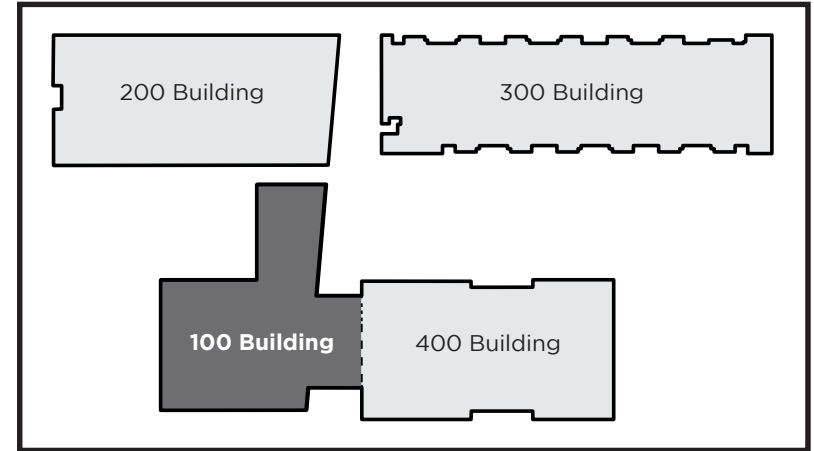

LMC Brentwood Center 100 Building

Emergency Phone: 911 (911 from most campus phones)
 (925) 646-2441 (from a cell phone)

**LOS MEDANOS
COLLEGE**

**Brentwood Center
Building 100**

1351 Pioneer Square, Brentwood, CA 94513