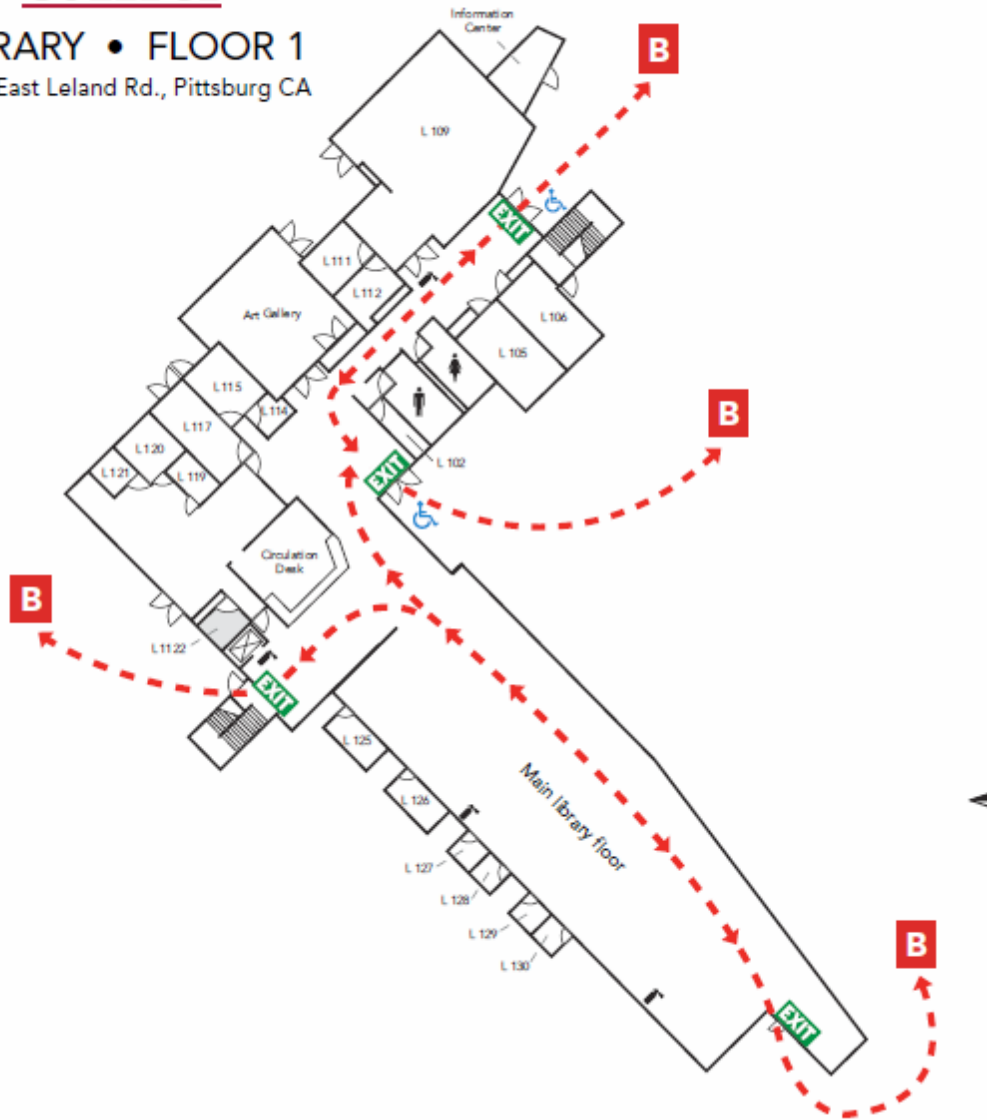

LOS MEDANOS
COLLEGE

LIBRARY • FLOOR 1
2700 East Leland Rd., Pittsburg CA