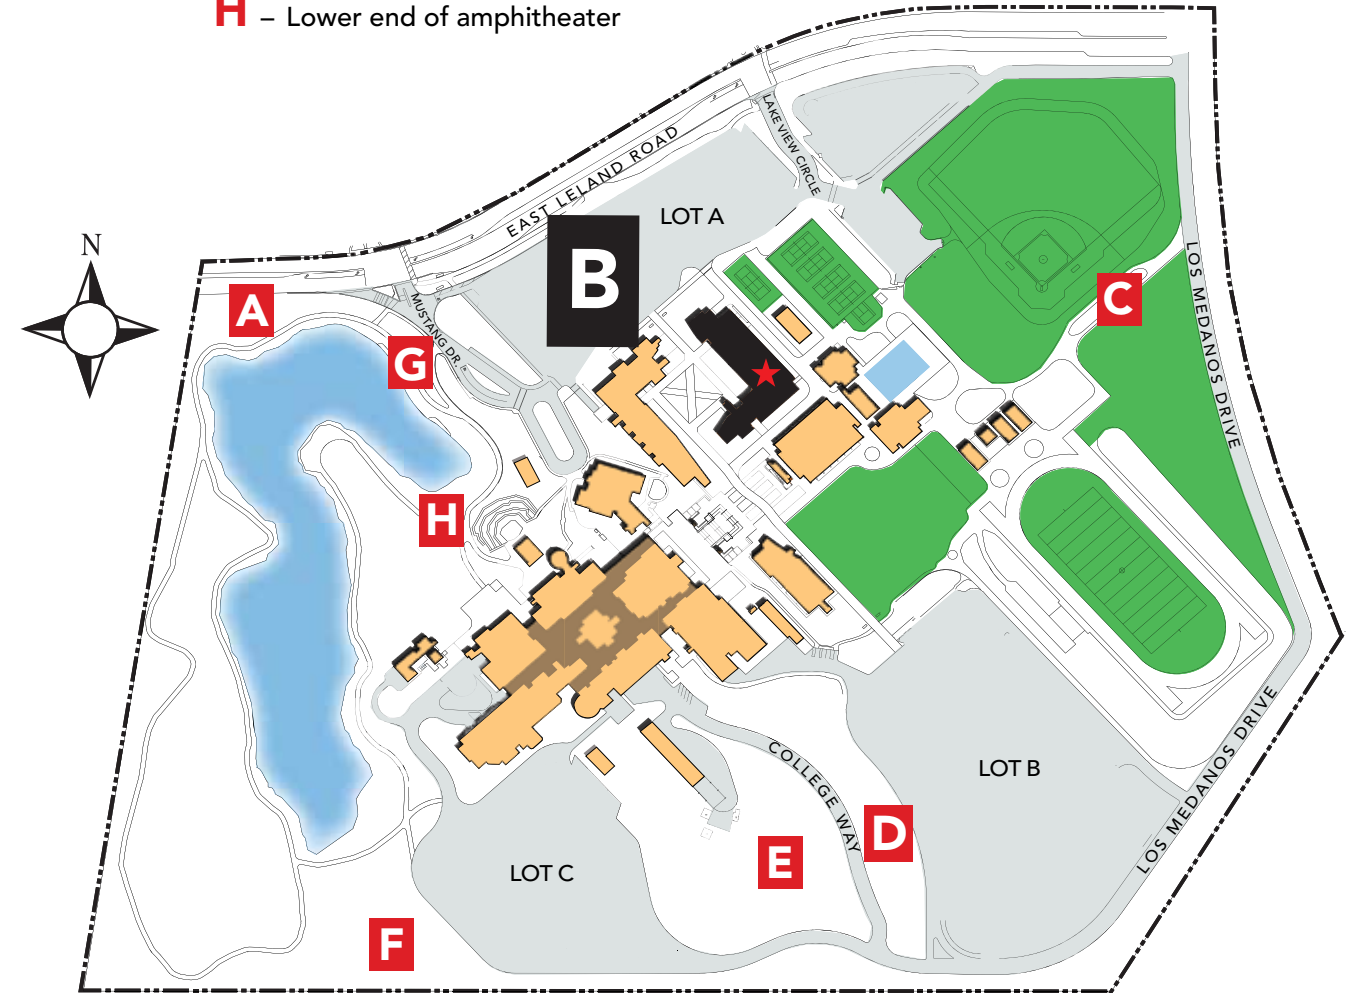

LOS MEDANOS COLLEGE

SCIENCE • FLOOR 2 2700 East Leland Rd., Pittsburg CA

Evacuation Assembly Sites

- A** – Marquee on East Leland Road
- B** – Walkway at Lot A on East Leland Road
- C** – Walkway between baseball and softball fields at Los Medanos Drive
- D** – Sloped area west of Lot B
- E** – Sloped area west of College Way
- F** – Area west of Lot C
- G** – Northeast corner of lake
- H** – Lower end of amphitheater

KEY

	= Maintenance Closet		= Restroom
	= Elevator		= Rescue Area
	= Fire Extinguisher		

**Emergency Phone: 9-1-1 (9-9-1-1 from most campus phones)
925-646-2441 (from cell phone)**