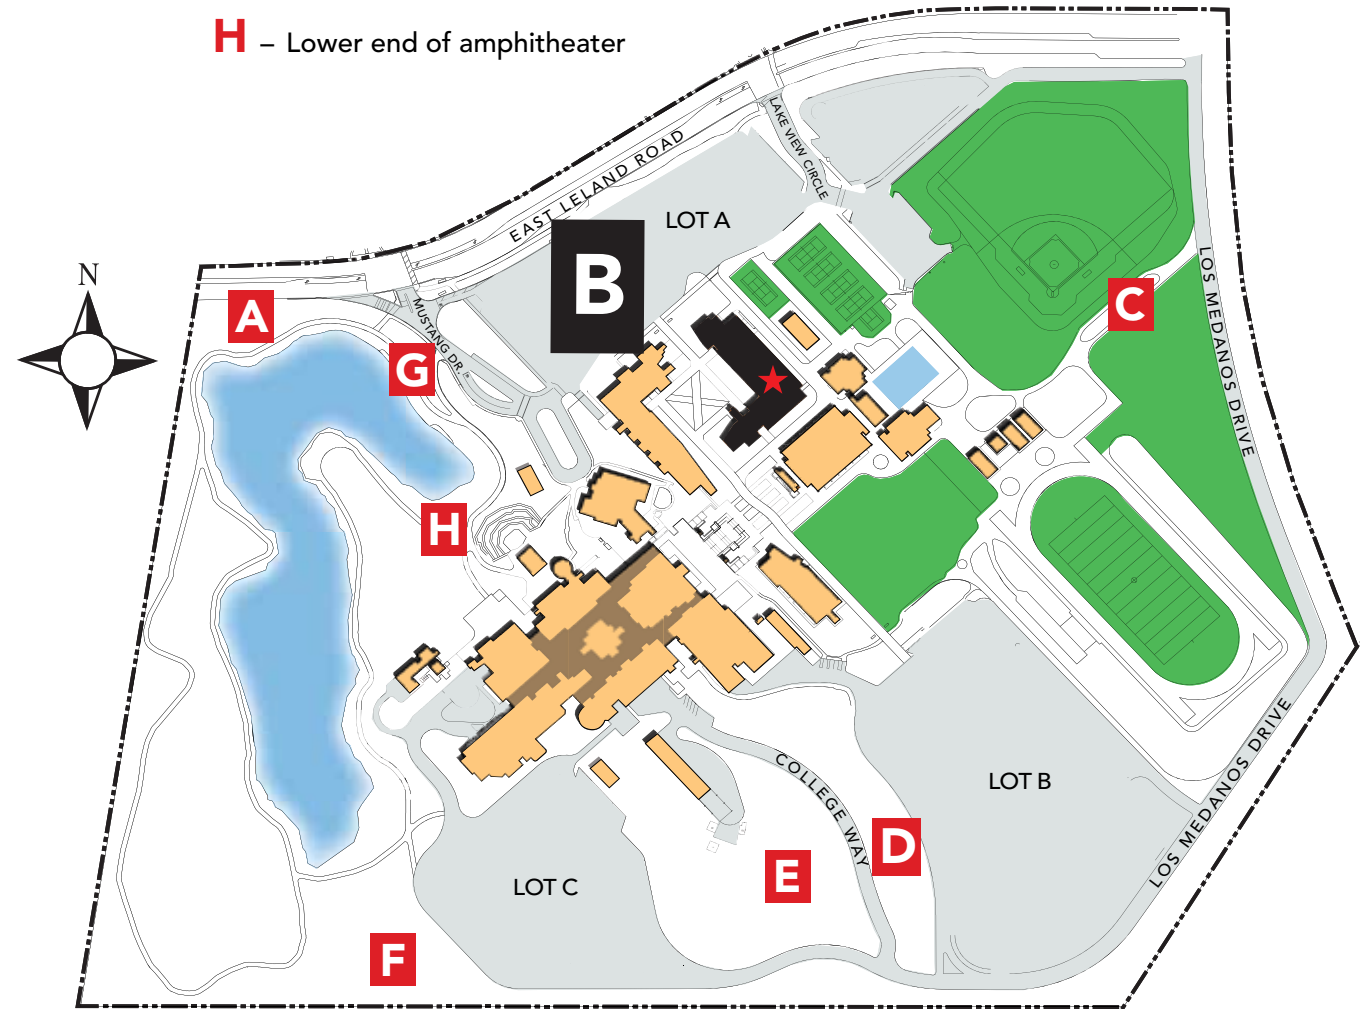

LOS MEDANOS COLLEGE

SCIENCE • FLOOR 1
2700 East Leland Rd., Pittsburg CA

Evacuation Assembly Sites

- A** – Marquee on East Leland Road
- B** – Walkway at Lot A on East Leland Road
- C** – Walkway between baseball and softball fields at Los Medanos Drive
- D** – Sloped area west of Lot B
- E** – Sloped area west of College Way
- F** – Area west of Lot C
- G** – Northeast corner of lake
- H** – Lower end of amphitheater

KEY

	= Maintenance Closet		= Restroom
	= Elevator		= Handicap Accessible
	= Fire Extinguisher		

Emergency Phone: 9-1-1 (9-9-1-1 from most campus phones)
925-646-2441 (from cell phone)