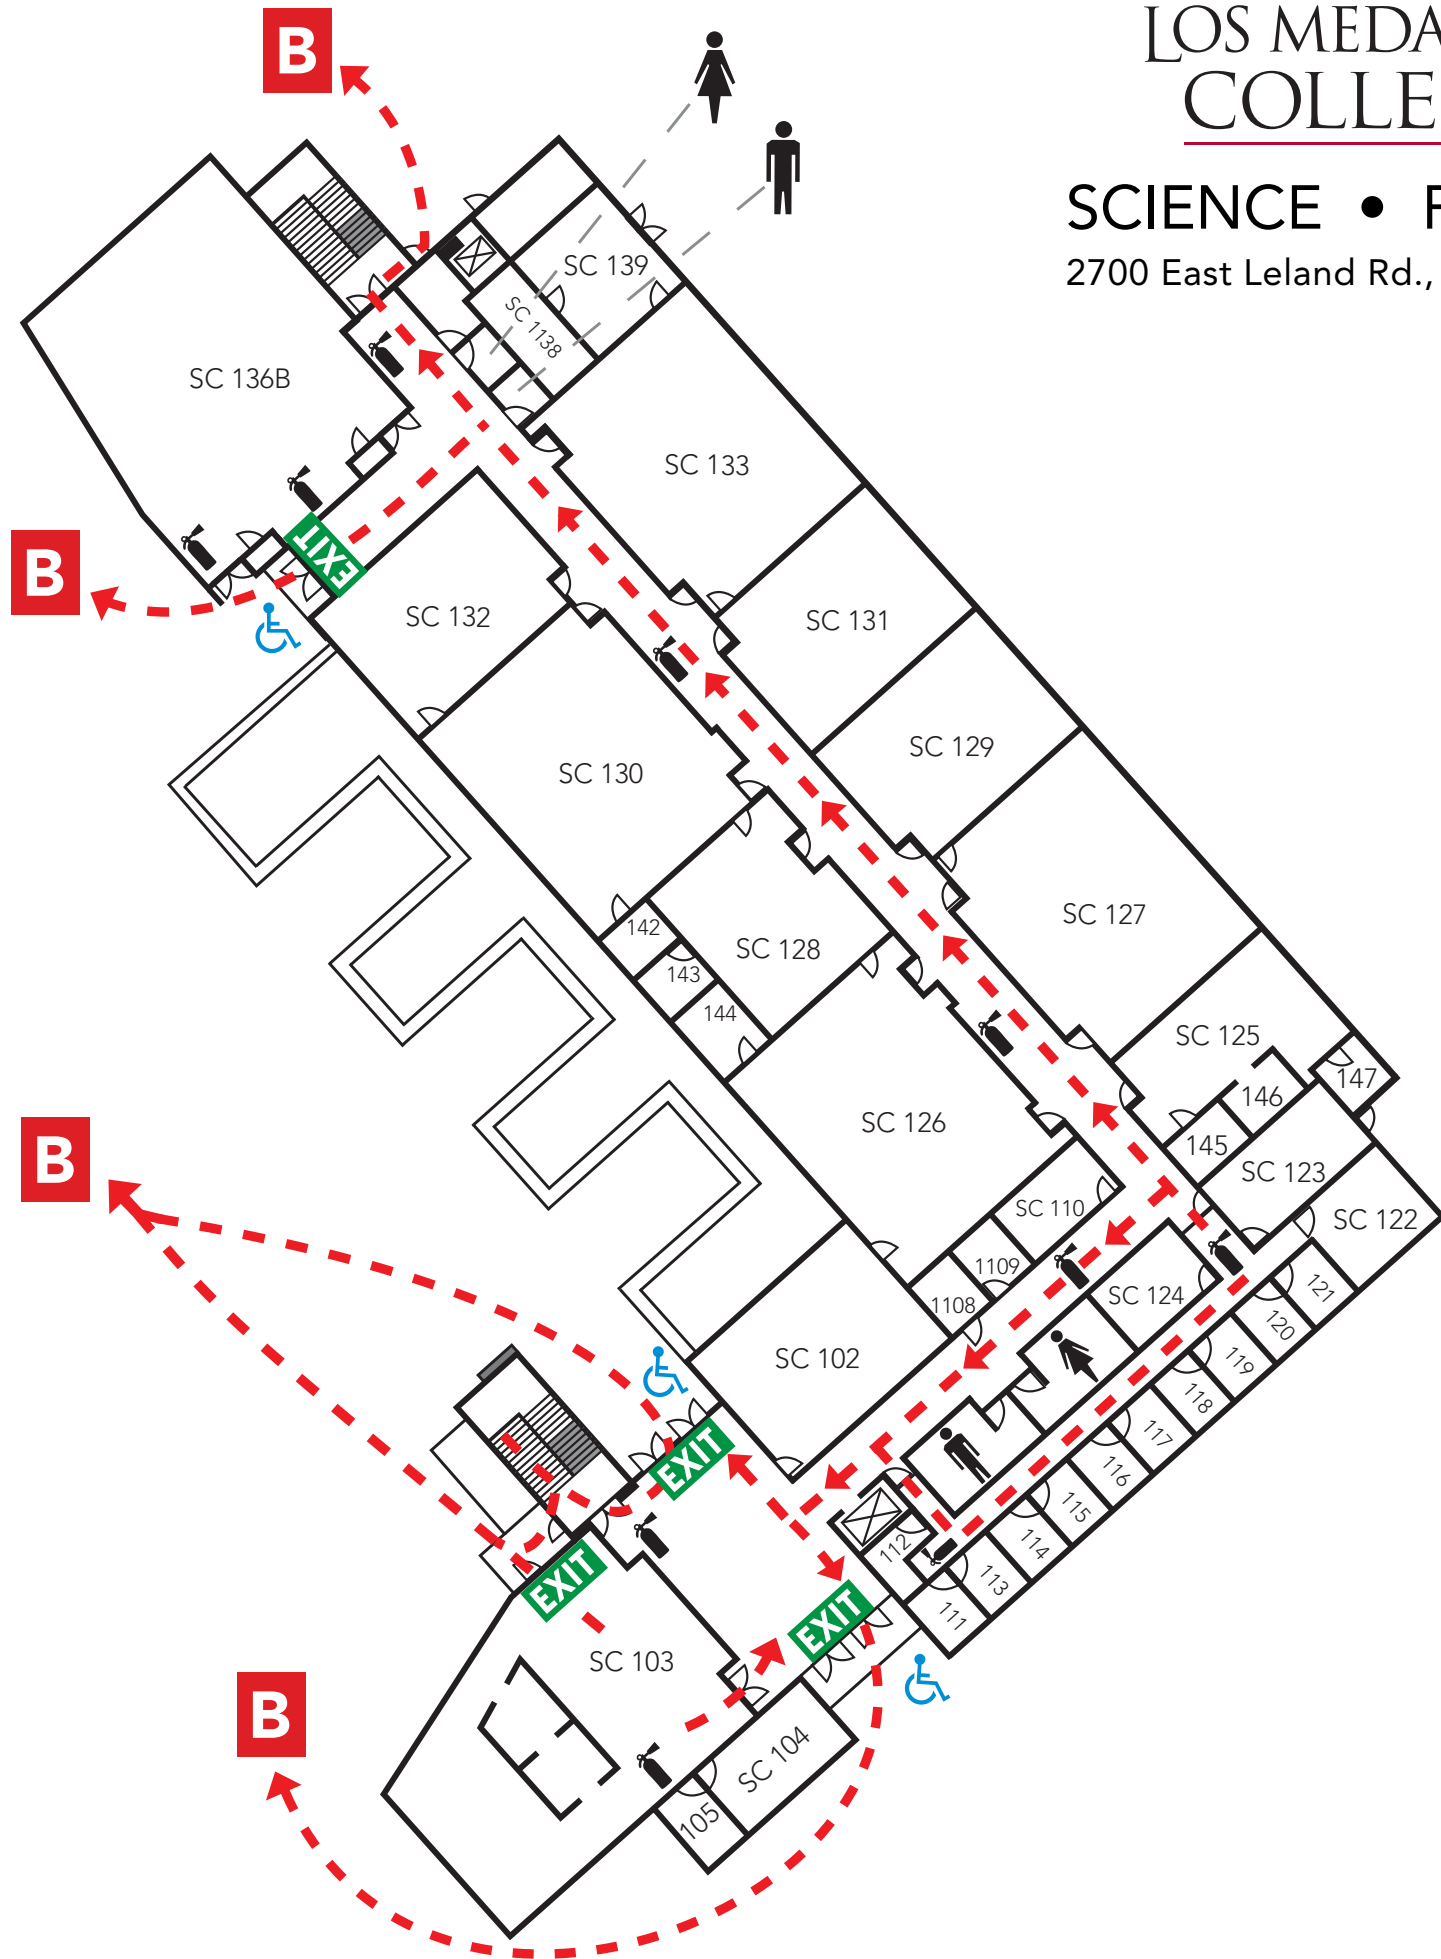

LOS MEDANOS COLLEGE

SCIENCE • FLOOR 1
2700 East Leland Rd., Pittsburg CA

Evacuation Assembly Sites

- A** – Marquee on East Leland Road
- B** – Walkway at Lot A on East Leland Road
- C** – Walkway between baseball and softball fields at Los Medanos Drive
- D** – Sloped area west of Lot B
- E** – Sloped area west of College Way
- F** – Area west of Lot C
- G** – Northeast corner of lake
- H** – Lower end of amphitheater

KEY

	= Maintenance Closet		= Restroom
	= Elevator		= Handicap Accessible
	= Fire Extinguisher		

Emergency Phone: 9-1-1 (9-9-1-1 from most campus phones)
925-646-2441 (from cell phone)