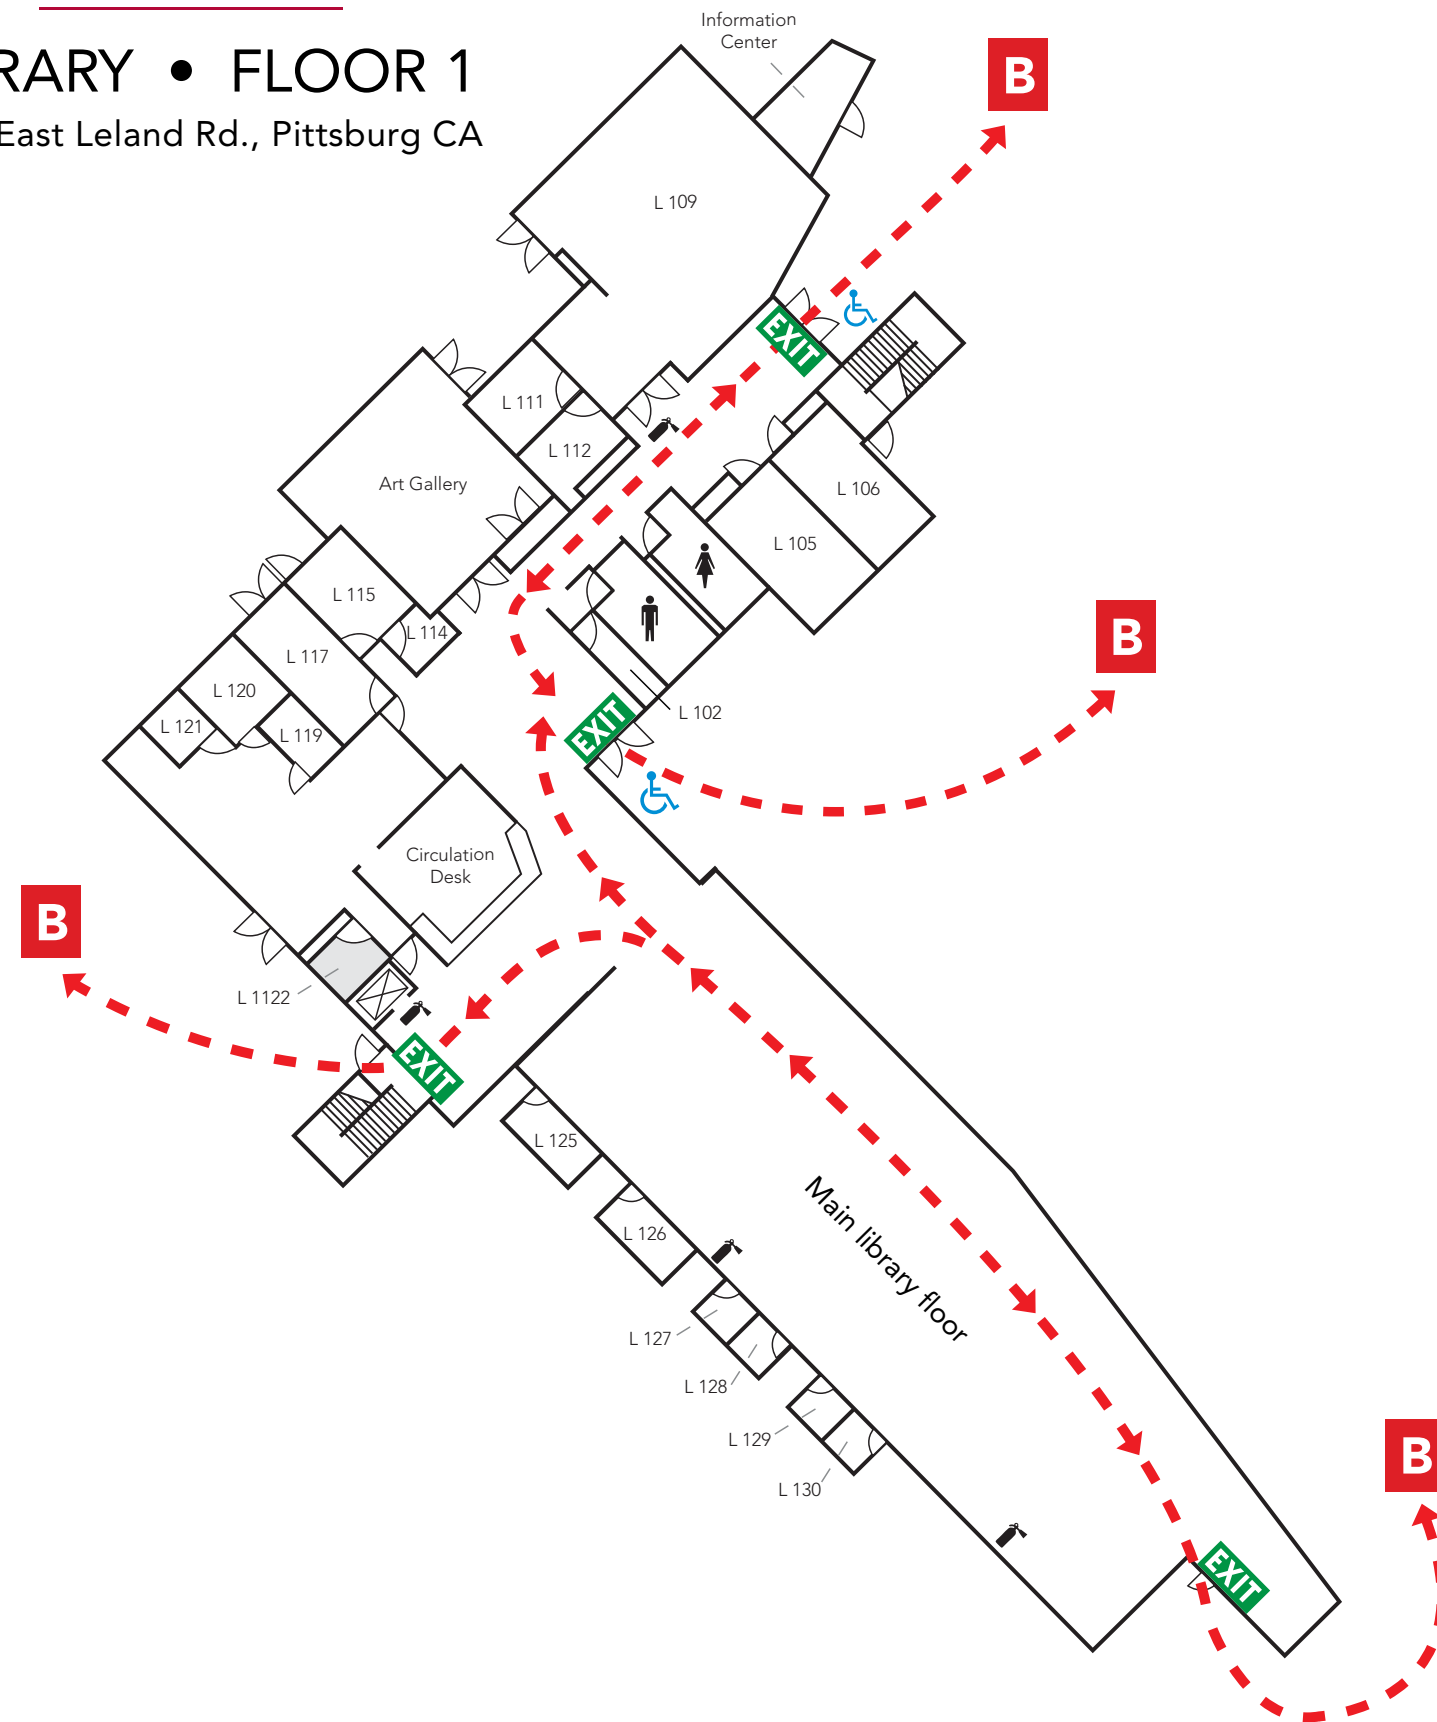

LOS MEDANOS COLLEGE

LIBRARY • FLOOR 1

2700 East Leland Rd., Pittsburg CA

Evacuation Assembly Sites

- A** – Marquee on East Leland Road
- B** – Walkway at Lot A on East Leland Road
- C** – Walkway between baseball and softball fields at Los Medanos Drive
- D** – Sloped area west of Lot B
- E** – Sloped area west of College Way
- F** – Area west of Lot C
- G** – Northeast corner of lake
- H** – Lower end of amphitheater

KEY

	= Maintenance Closet		= Restroom
	= Elevator		= Handicap Accessible
	= Fire Extinguisher		

Emergency Phone: 9-1-1 (9-9-1-1 from most campus phones)
925-646-2441 (from cell phone)