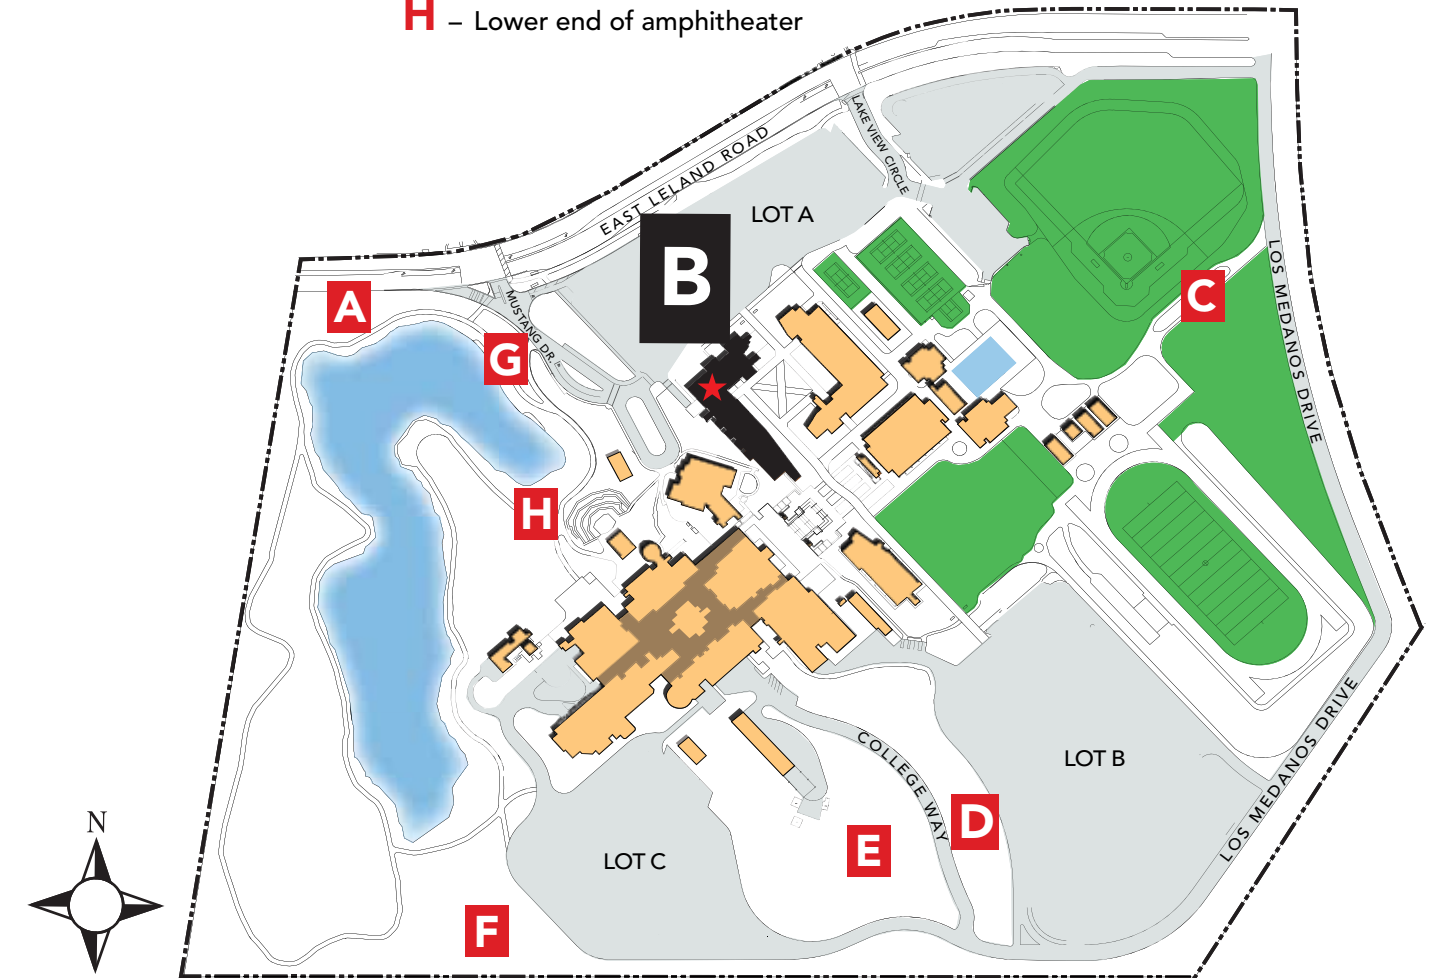

LOS MEDANOS COLLEGE

LIBRARY • FLOOR 1

2700 East Leland Rd., Pittsburg CA

Evacuation Assembly Sites

- A** – Marquee on East Leland Road
- B** – Walkway at Lot A on East Leland Road
- C** – Walkway between baseball and softball fields at Los Medanos Drive
- D** – Sloped area west of Lot B
- E** – Sloped area west of College Way
- F** – Area west of Lot C
- G** – Northeast corner of lake
- H** – Lower end of amphitheater

KEY

	= Maintenance Closet		= Restroom
	= Elevator		= Handicap Accessible
	= Fire Extinguisher		

Emergency Phone: 9-1-1 (9-9-1-1 from most campus phones)
925-646-2441 (from cell phone)