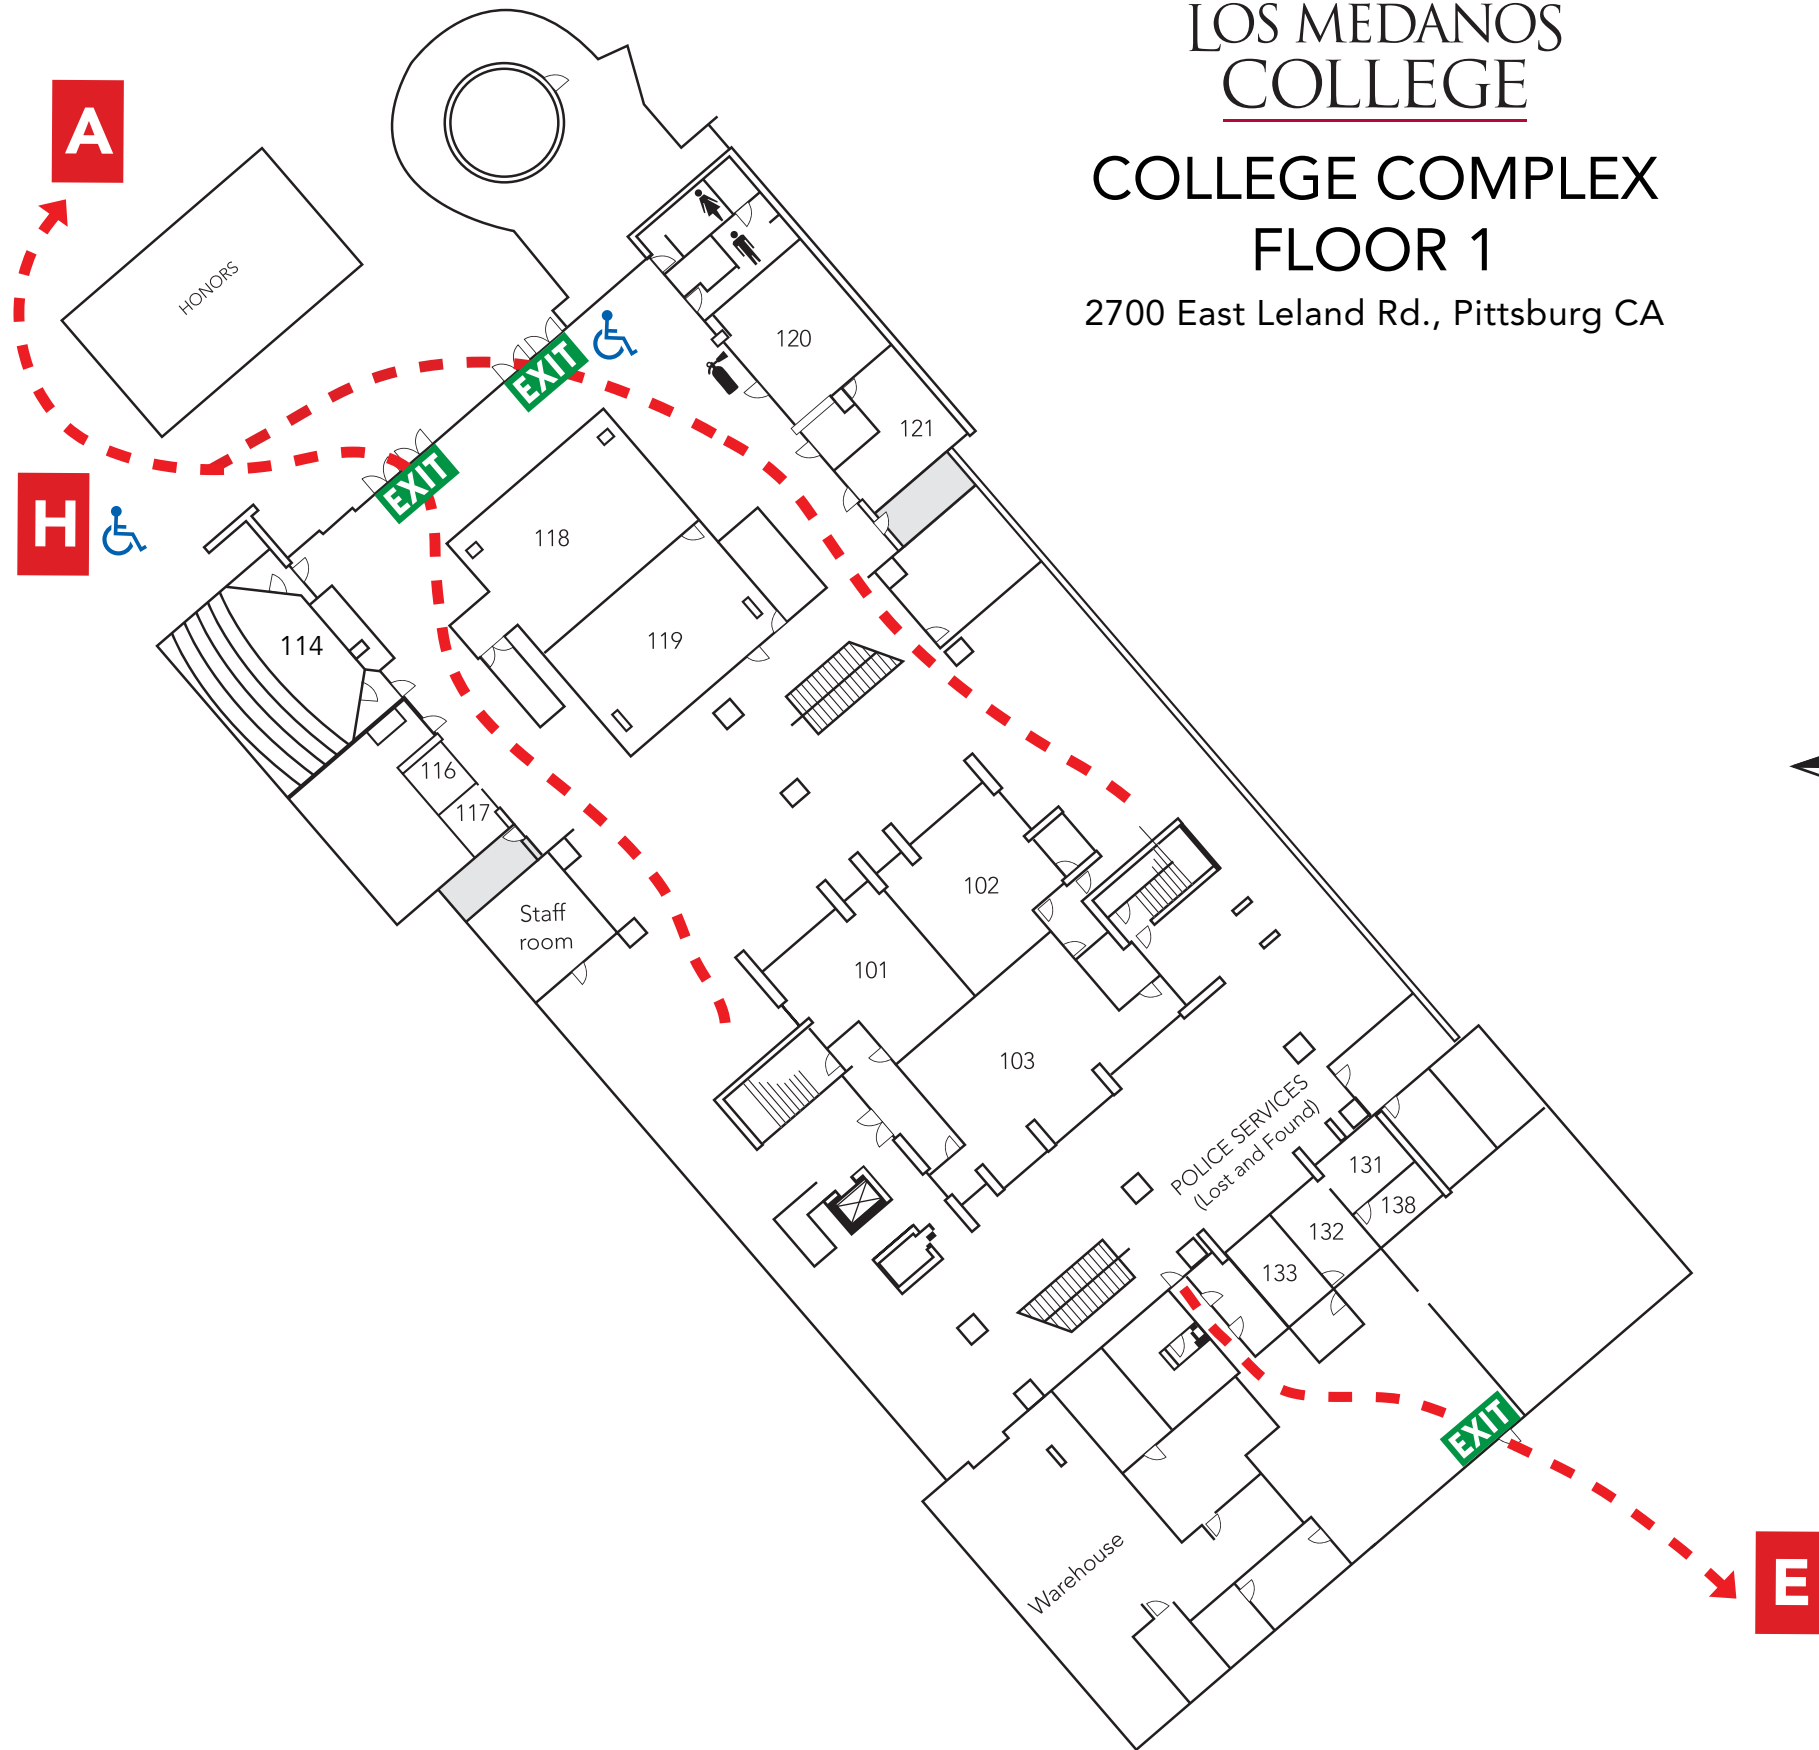

LOS MEDANOS COLLEGE

COLLEGE COMPLEX FLOOR 1

2700 East Leland Rd., Pittsburg CA

Evacuation Assembly Sites

- A** – Marquee on East Leland Road
- B** – Walkway at Lot A on East Leland Road
- C** – Walkway between baseball and softball fields at Los Medanos Drive
- D** – Sloped area west of Lot B
- E** – Sloped area west of College Way
- F** – Area west of Lot C
- G** – Northeast corner of lake
- H** – Lower end of amphitheater

**KEY**

	= Maintenance Closet		= Restroom
	= Elevator		= Handicap Accessible
	= Fire Extinguisher		

Emergency Phone: 9-1-1 (9-9-1-1 from most campus phones)  
925-646-2441 (from cell phone)