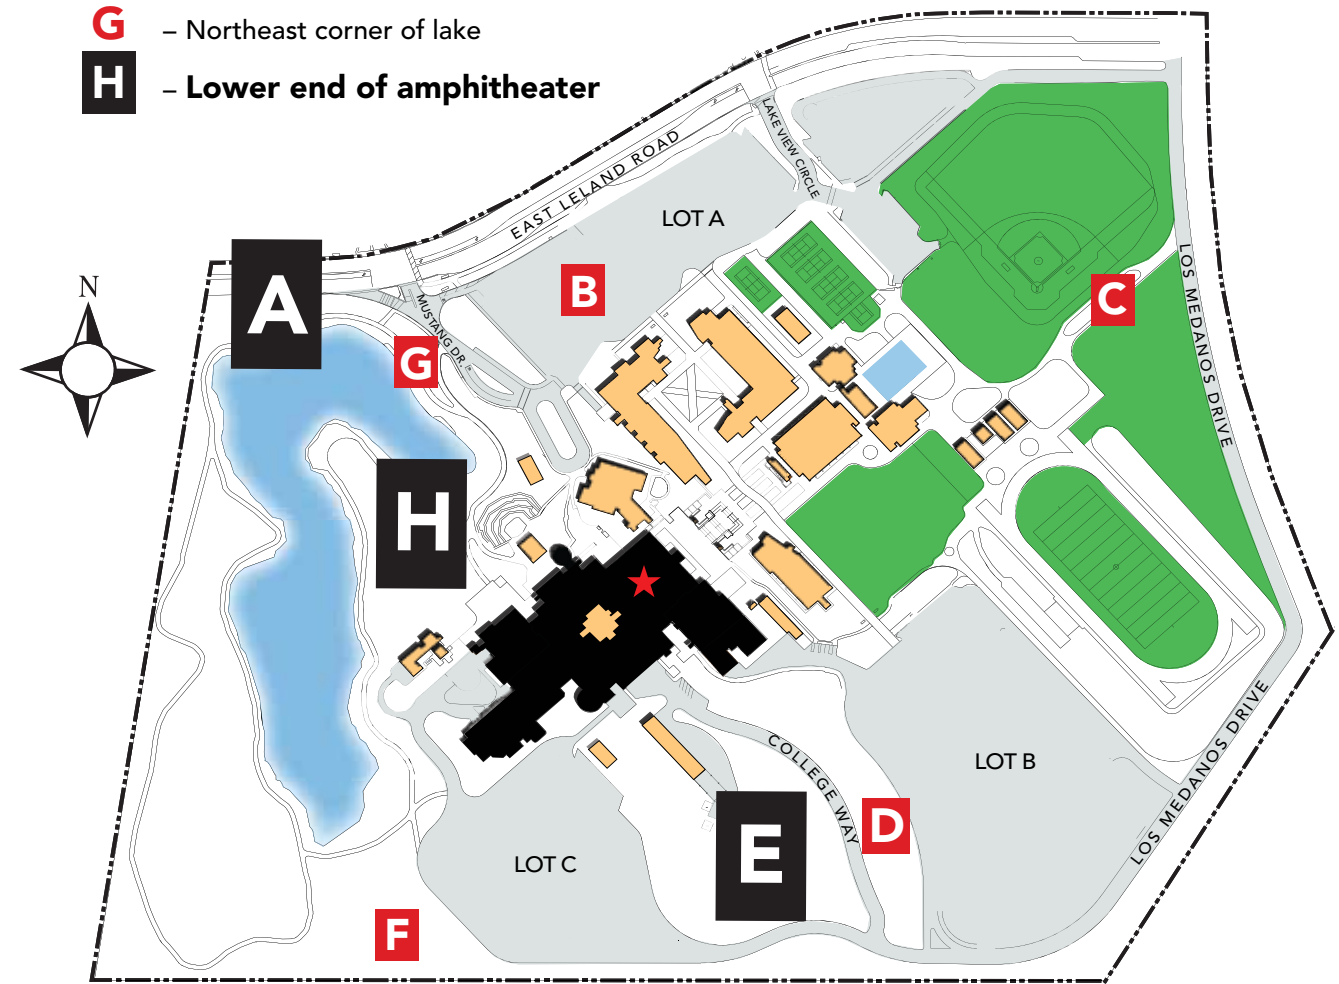

LOS MEDANOS COLLEGE

COLLEGE COMPLEX FLOOR 1

2700 East Leland Rd., Pittsburg CA

Evacuation Assembly Sites

- A** – Marquee on East Leland Road
- B** – Walkway at Lot A on East Leland Road
- C** – Walkway between baseball and softball fields at Los Medanos Drive
- D** – Sloped area west of Lot B
- E** – Sloped area west of College Way
- F** – Area west of Lot C
- G** – Northeast corner of lake
- H** – Lower end of amphitheater

**KEY**

	= Maintenance Closet		= Restroom
	= Elevator		= Handicap Accessible
	= Fire Extinguisher		

Emergency Phone: 9-1-1 (9-9-1-1 from most campus phones)  
925-646-2441 (from cell phone)