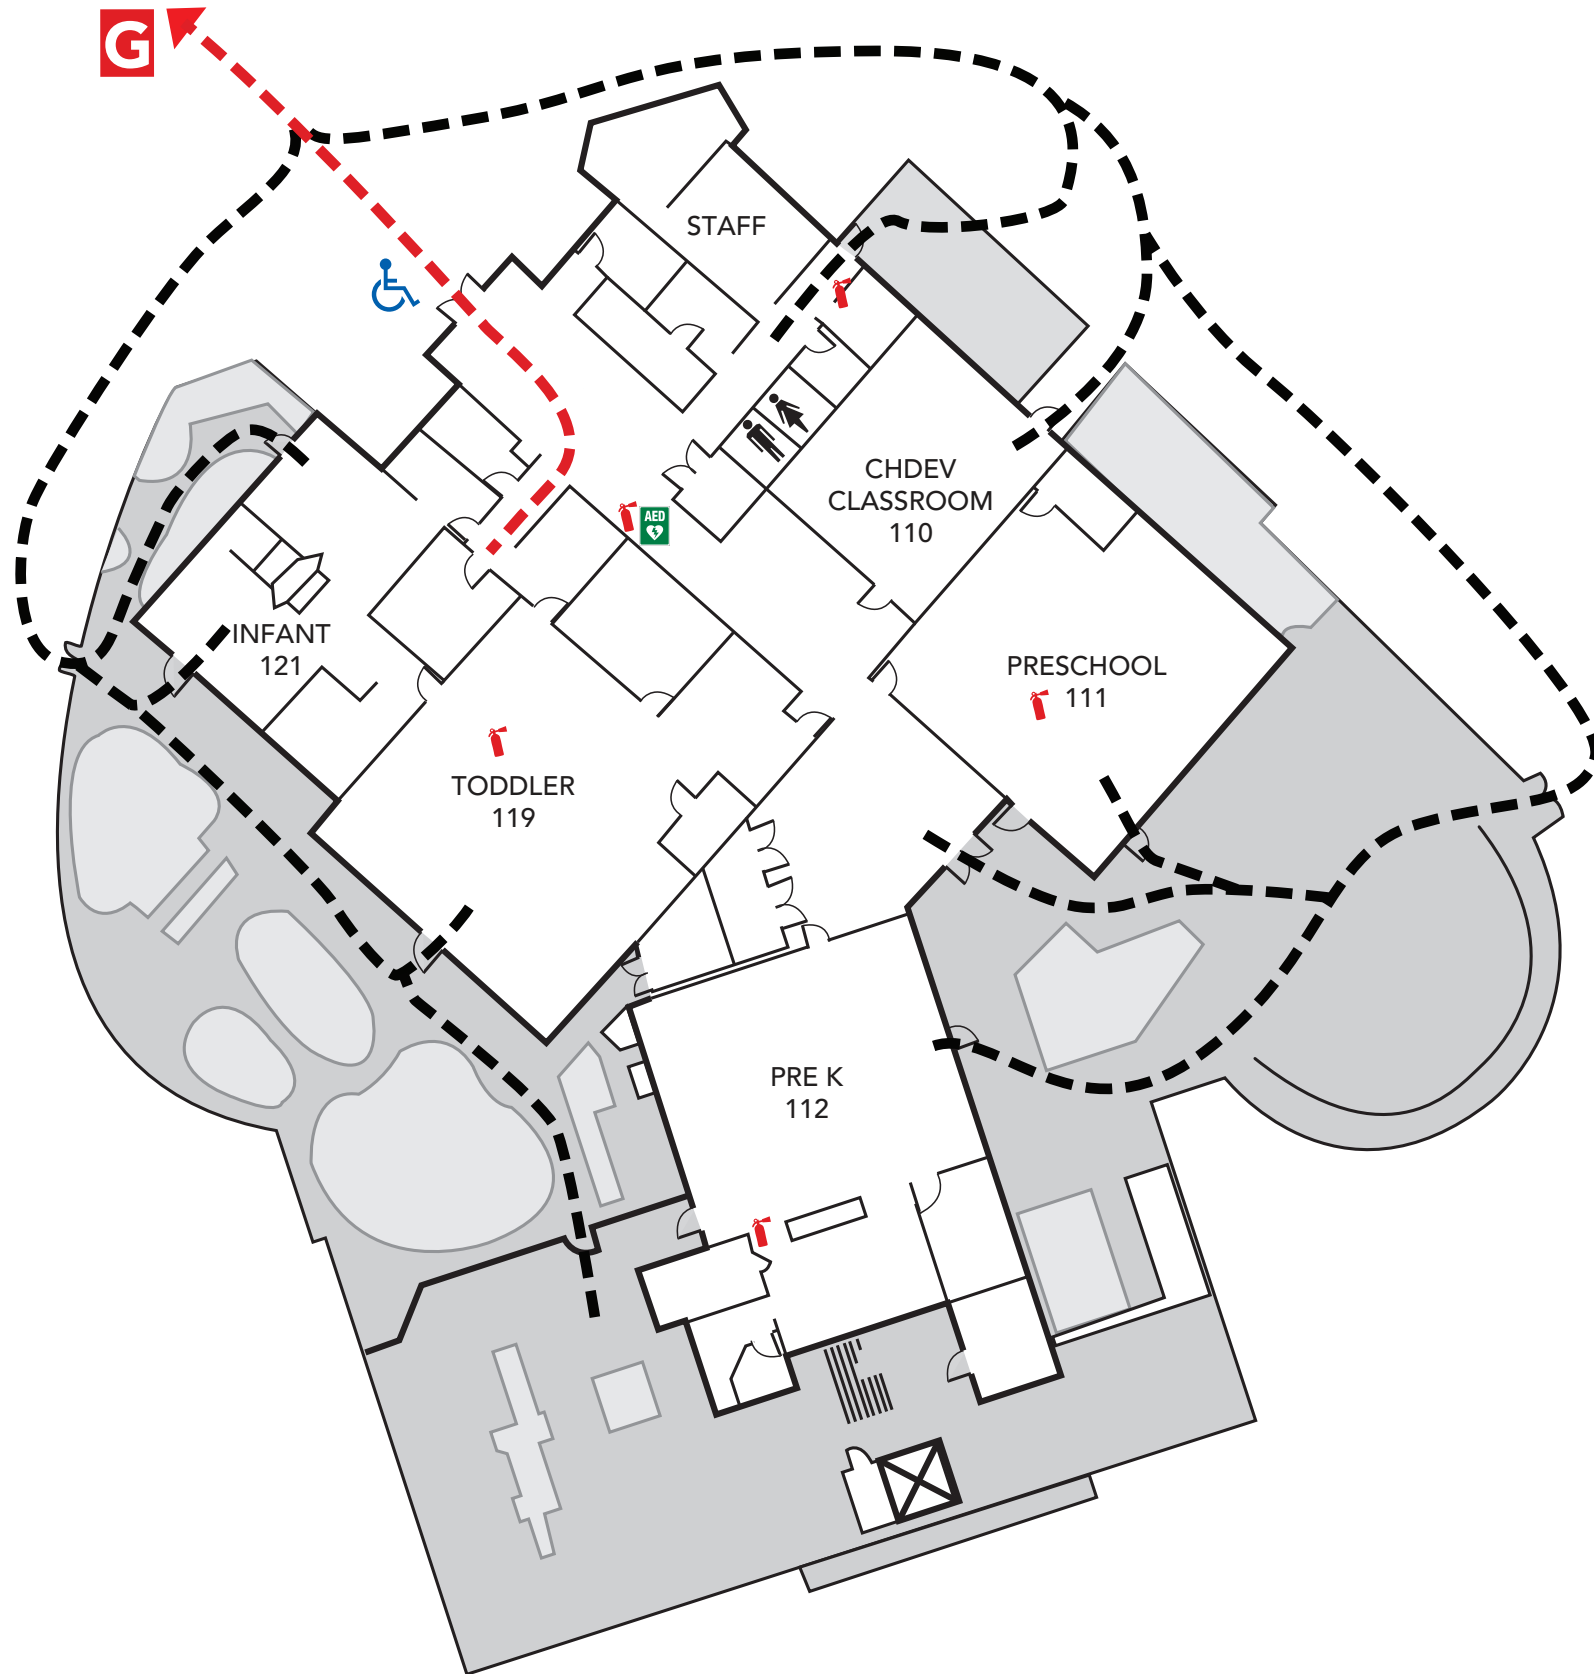

LOS MEDANOS COLLEGE

CHILD DEVELOPMENT

2700 East Leland Rd., Pittsburg CA

Evacuation Assembly Sites

- A** – Marquee on East Leland Road
- B** – Walkway at Lot A on East Leland Road
- C** – Walkway between baseball and softball fields at Los Medanos Drive
- D** – Sloped area west of Lot B
- E** – Sloped area west of College Way
- F** – Area west of Lot C
- G** – Northeast corner of lake (Child Development only)
- H** – Lower end of amphitheater

KEY	

Emergency Phone: 9-1-1 (9-9-1-1 from most campus phones)
925-646-2441 (from cell phone)