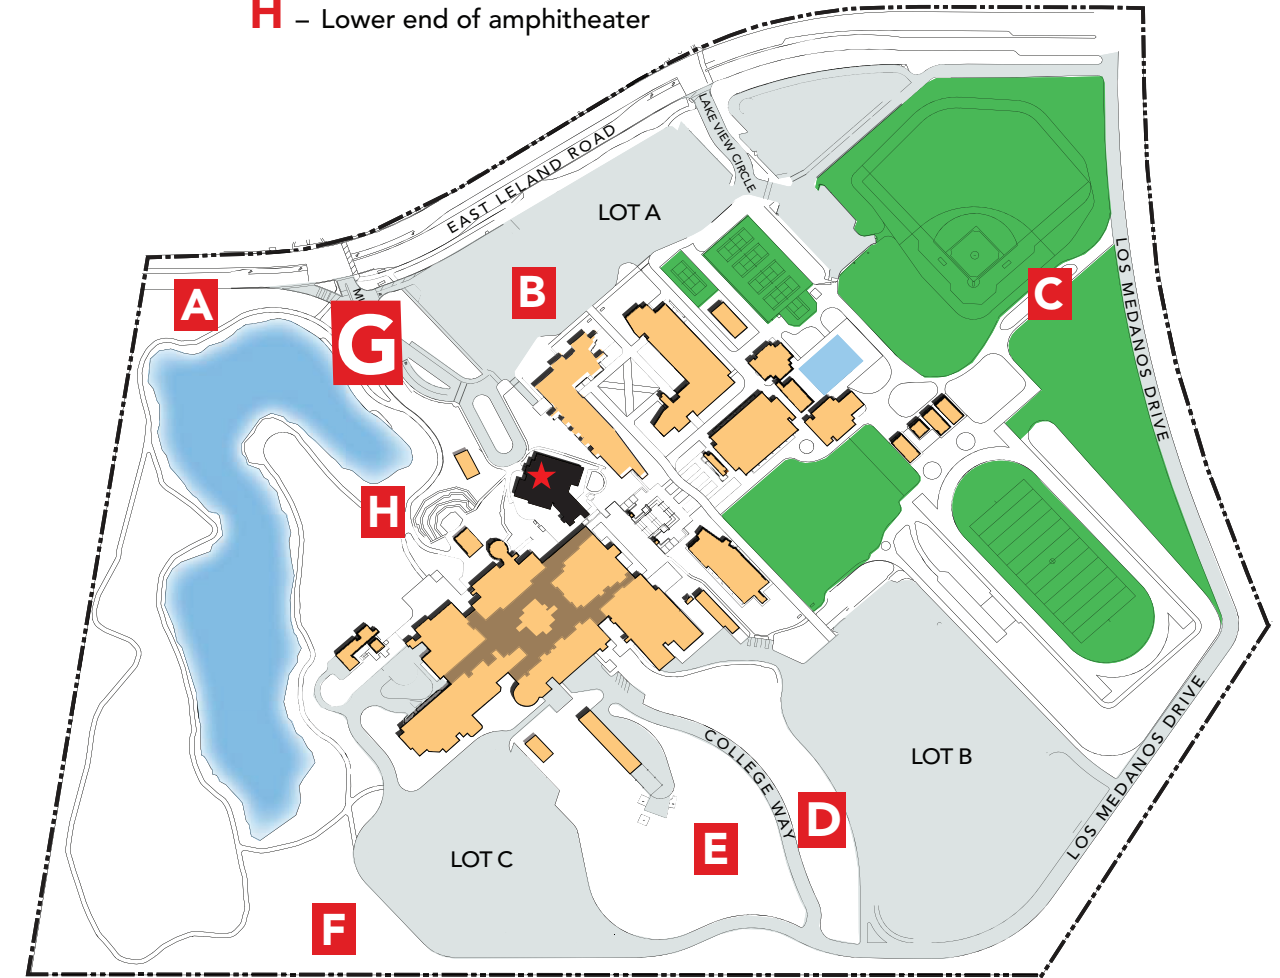

LOS MEDANOS COLLEGE

CHILD DEVELOPMENT

2700 East Leland Rd., Pittsburg CA

Evacuation Assembly Sites

- A** – Marquee on East Leland Road
- B** – Walkway at Lot A on East Leland Road
- C** – Walkway between baseball and softball fields at Los Medanos Drive
- D** – Sloped area west of Lot B
- E** – Sloped area west of College Way
- F** – Area west of Lot C
- G** – Northeast corner of lake (Child Development only)
- H** – Lower end of amphitheater

KEY	

Emergency Phone: 9-1-1 (9-9-1-1 from most campus phones)
925-646-2441 (from cell phone)