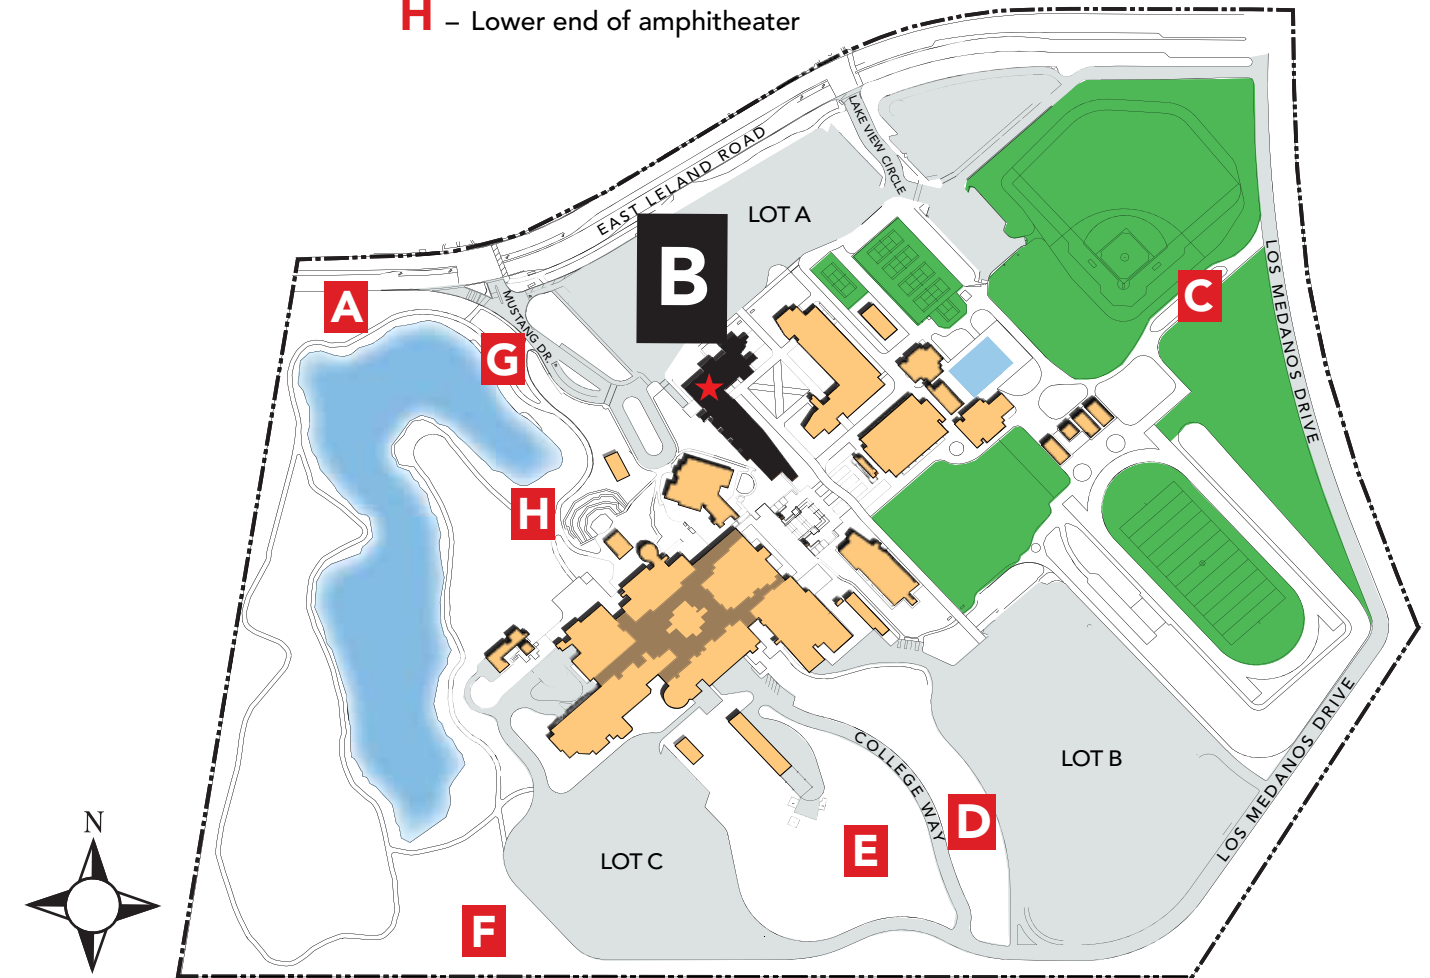

LOS MEDANOS COLLEGE

LIBRARY • FLOOR 1

2700 East Leland Rd., Pittsburg CA

Evacuation Assembly Sites

- A** – Marquee on East Leland Road
- B** – Walkway at Lot A on East Leland Road
- C** – Walkway between baseball and softball fields at Los Medanos Drive
- D** – Sloped area west of Lot B
- E** – Sloped area west of College Way
- F** – Area west of Lot C
- G** – Northeast corner of lake
- H** – Lower end of amphitheater

KEY	

Emergency Phone: 9-1-1 (9-9-1-1 from most campus phones)
925-646-2441 (from cell phone)