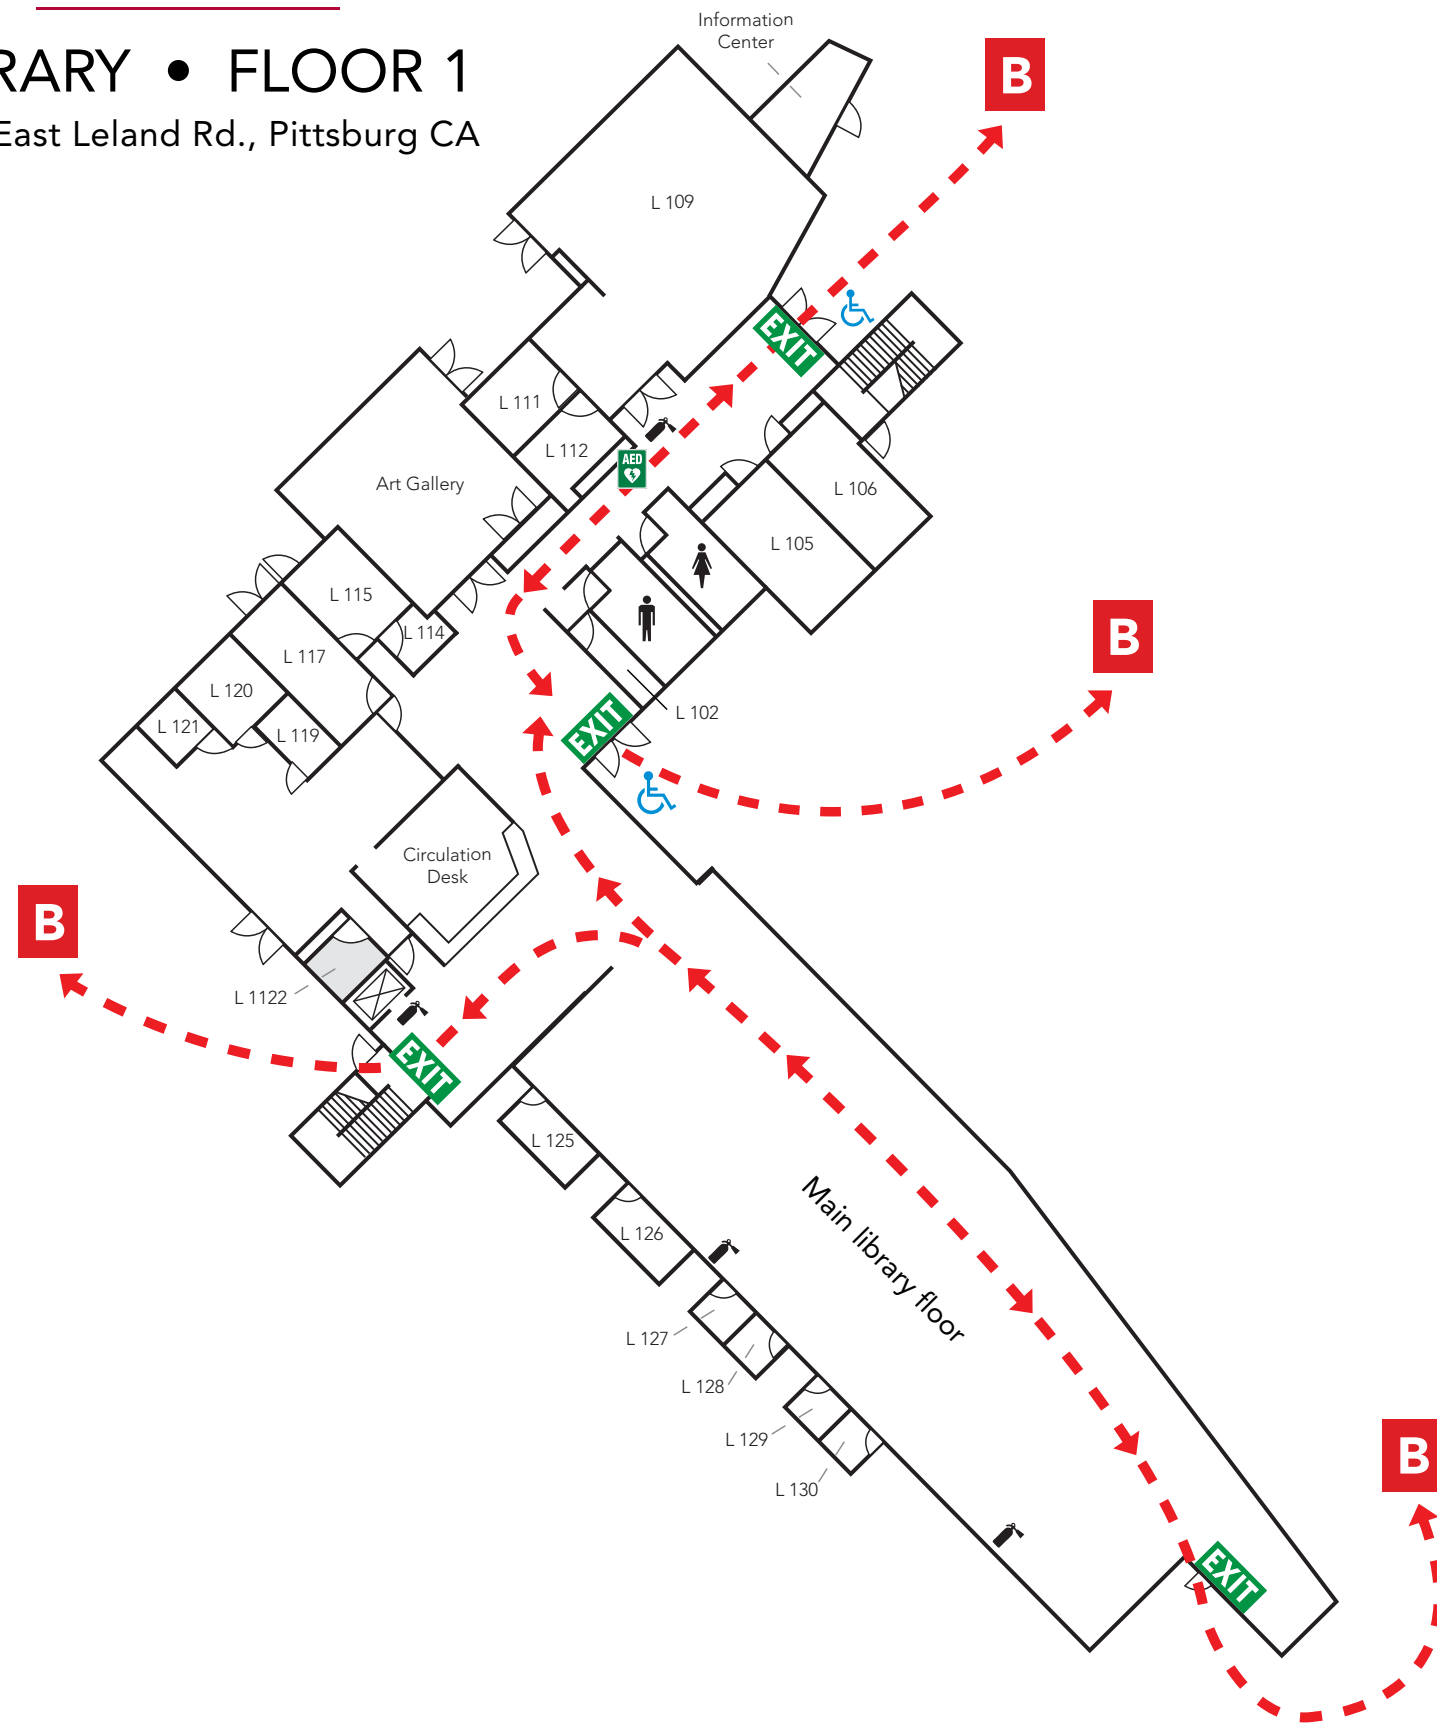

LOS MEDANOS COLLEGE

LIBRARY • FLOOR 1

2700 East Leland Rd., Pittsburg CA

Evacuation Assembly Sites

- A** – Marquee on East Leland Road
- B** – Walkway at Lot A on East Leland Road
- C** – Walkway between baseball and softball fields at Los Medanos Drive
- D** – Sloped area west of Lot B
- E** – Sloped area west of College Way
- F** – Area west of Lot C
- G** – Northeast corner of lake
- H** – Lower end of amphitheater

KEY	

Emergency Phone: 9-1-1 (9-9-1-1 from most campus phones)
925-646-2441 (from cell phone)