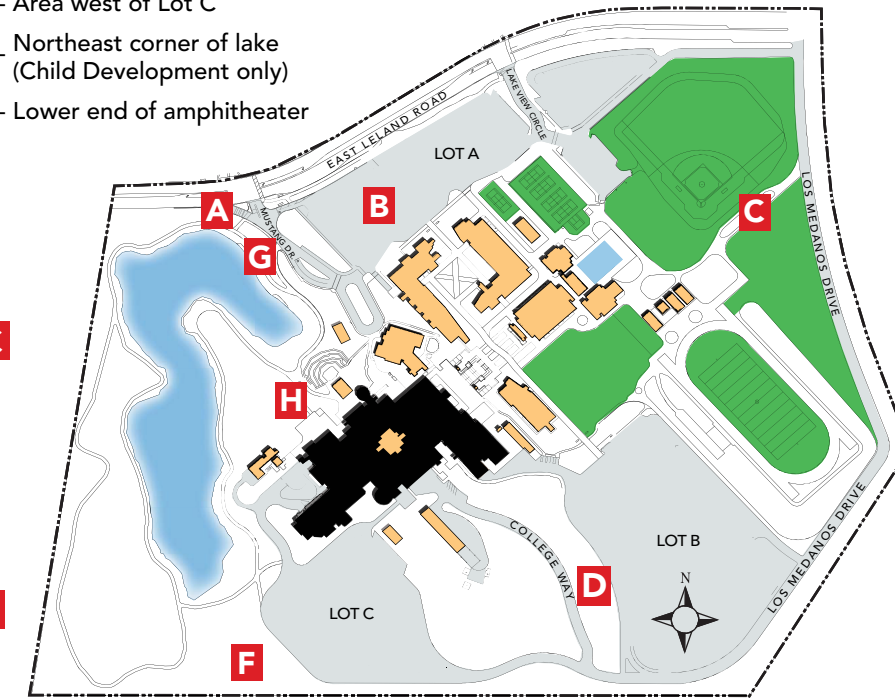

Los Medanos College

CC3 College Complex Level 3

Evacuation Assembly Sites

- A** – Marquee on East Leland Road
- B** – Walkway at Lot A on East Leland Road
- C** – Walkway between baseball and softball fields at Los Medanos Drive
- D** – West side of Lot B
- F** – Area west of Lot C
- G** – Northeast corner of lake (Child Development only)
- H** – Lower end of amphitheater

Campus Overview

Across quad & follow signs to Evacuation Site **C**

KEY	

Emergency Phone: 9-1-1 (9-9-1-1 from most campus phones)
925-646-2441 (from cell phone)