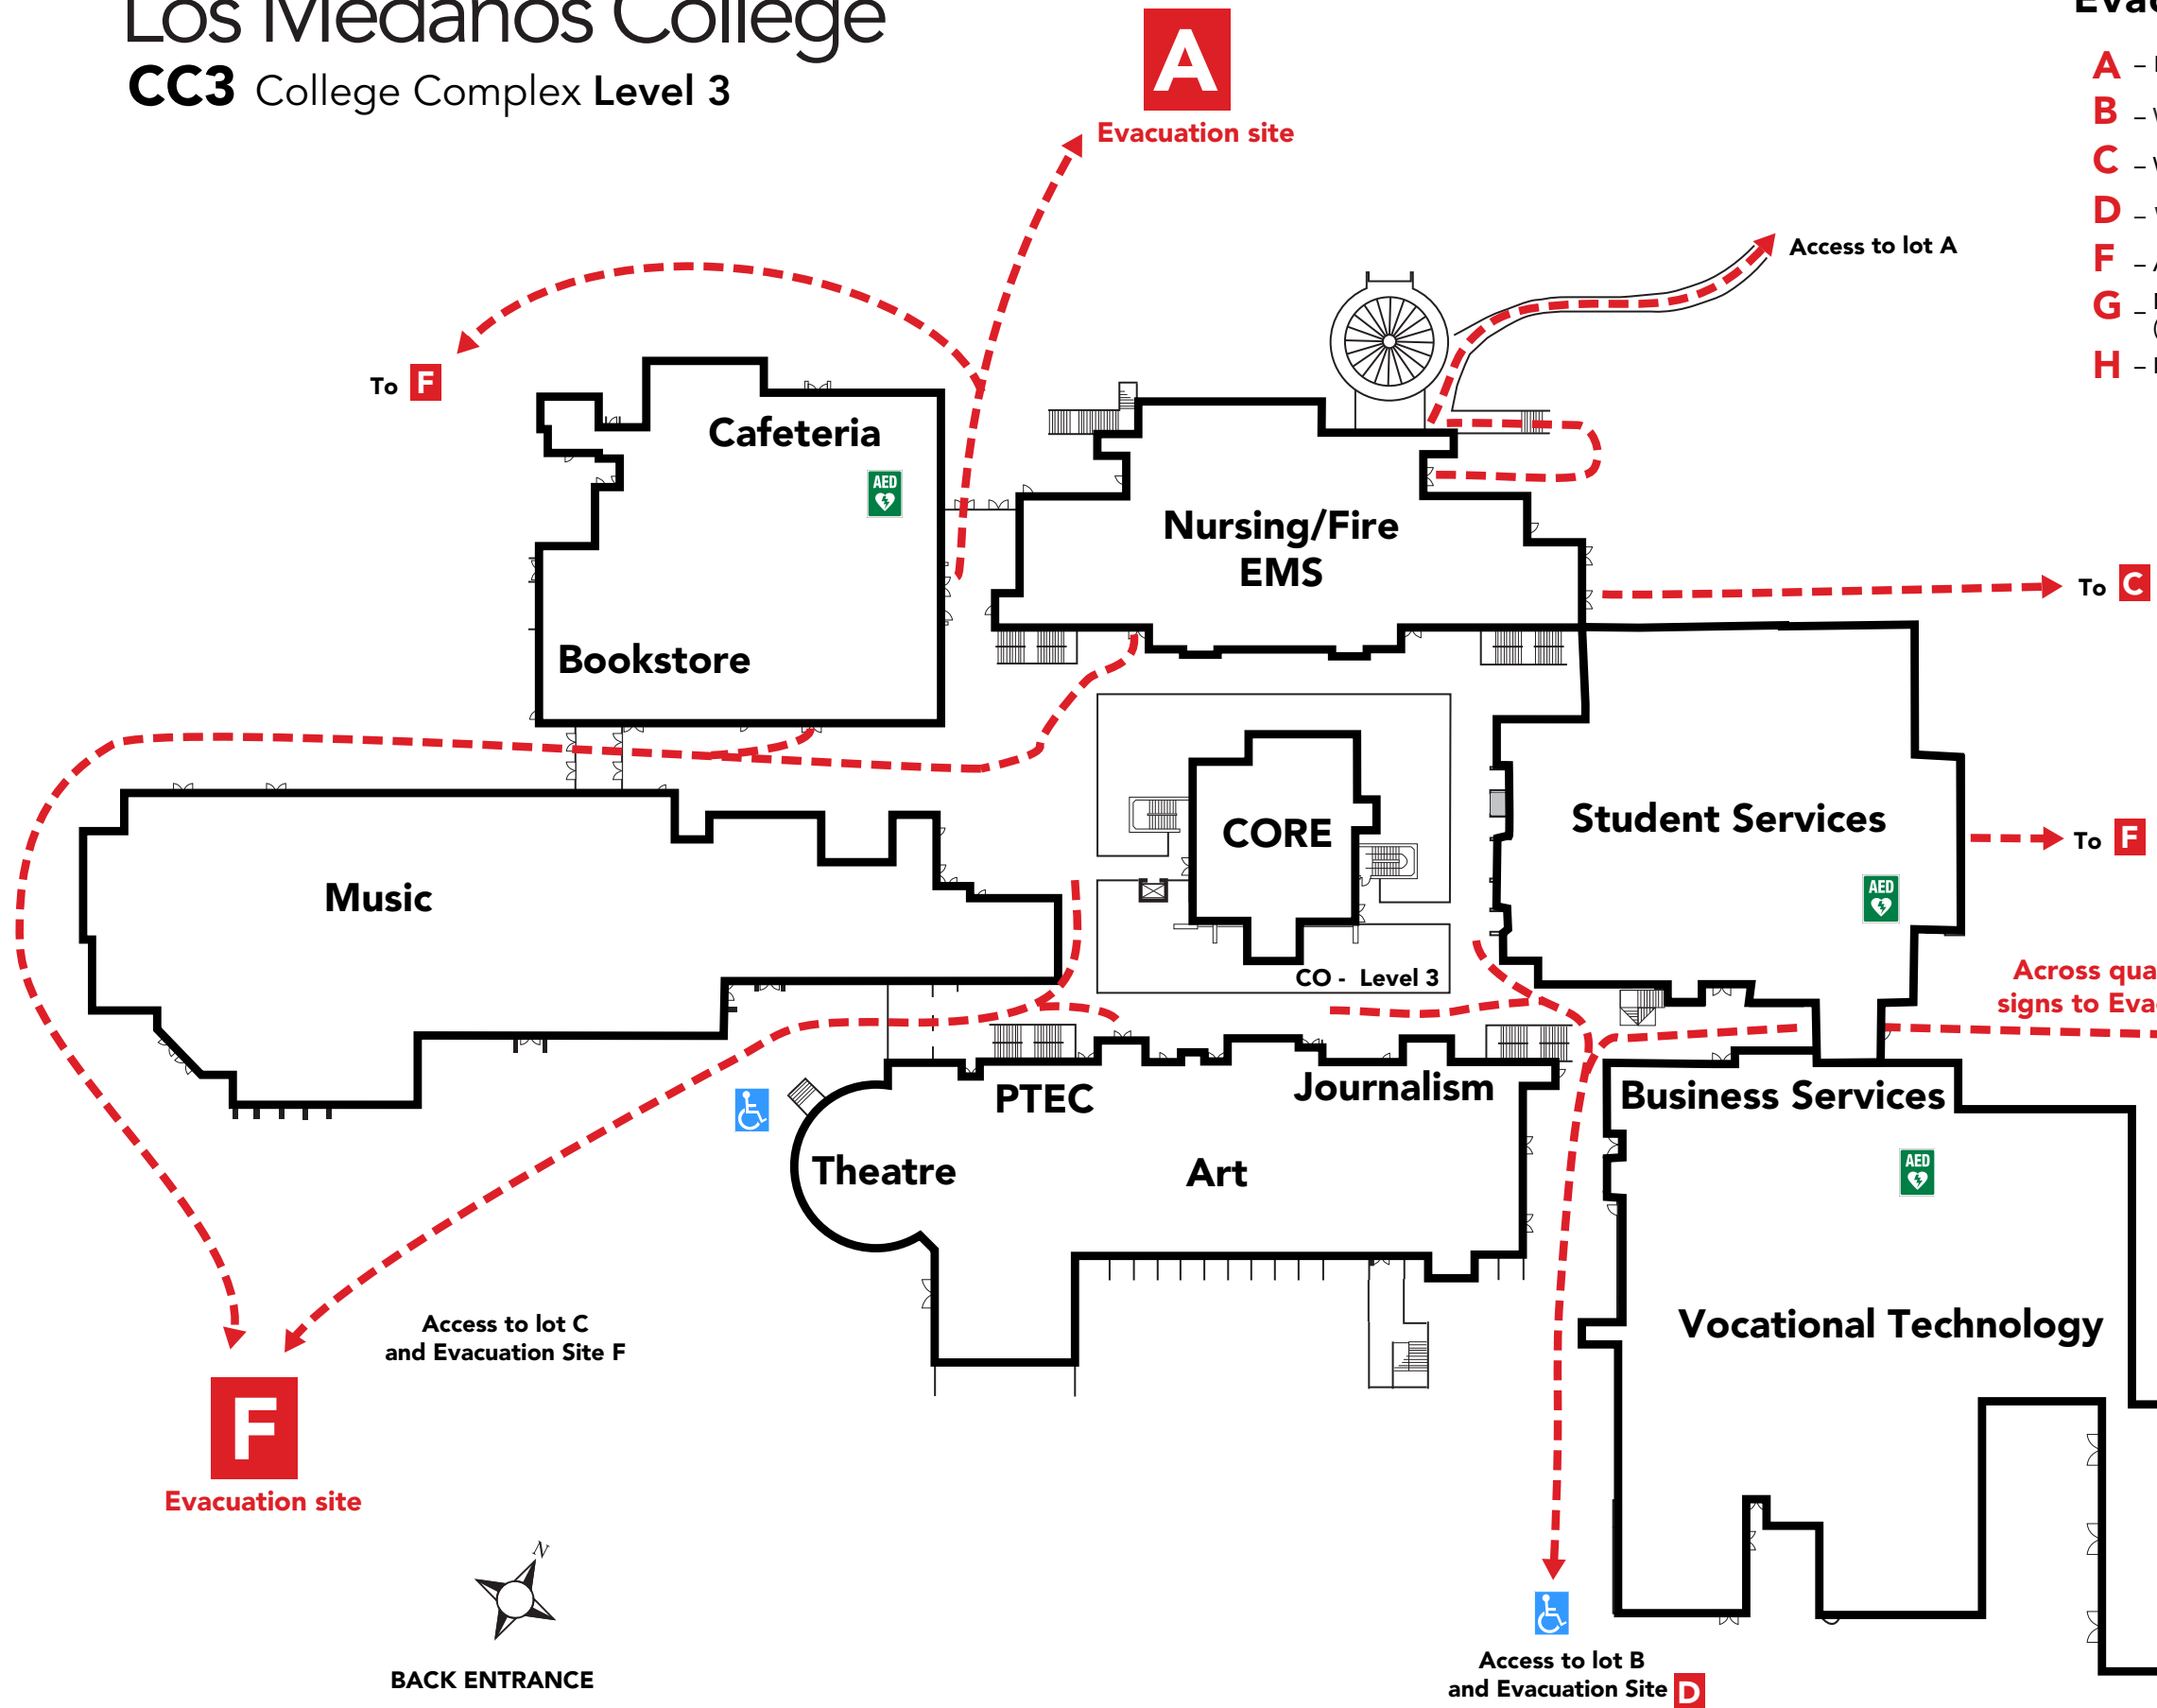

Los Medanos College

CC3 College Complex Level 3

Evacuation Assembly Sites

- A** – Marquee on East Leland Road
- B** – Walkway at Lot A on East Leland Road
- C** – Walkway between baseball and softball fields at Los Medanos Drive
- D** – West side of Lot B
- F** – Area west of Lot C
- G** – Northeast corner of lake (Child Development only)
- H** – Lower end of amphitheater

Campus Overview

Across quad & follow signs to Evacuation Site **C**

KEY	

Emergency Phone: 9-1-1 (9-9-1-1 from most campus phones)
925-646-2441 (from cell phone)