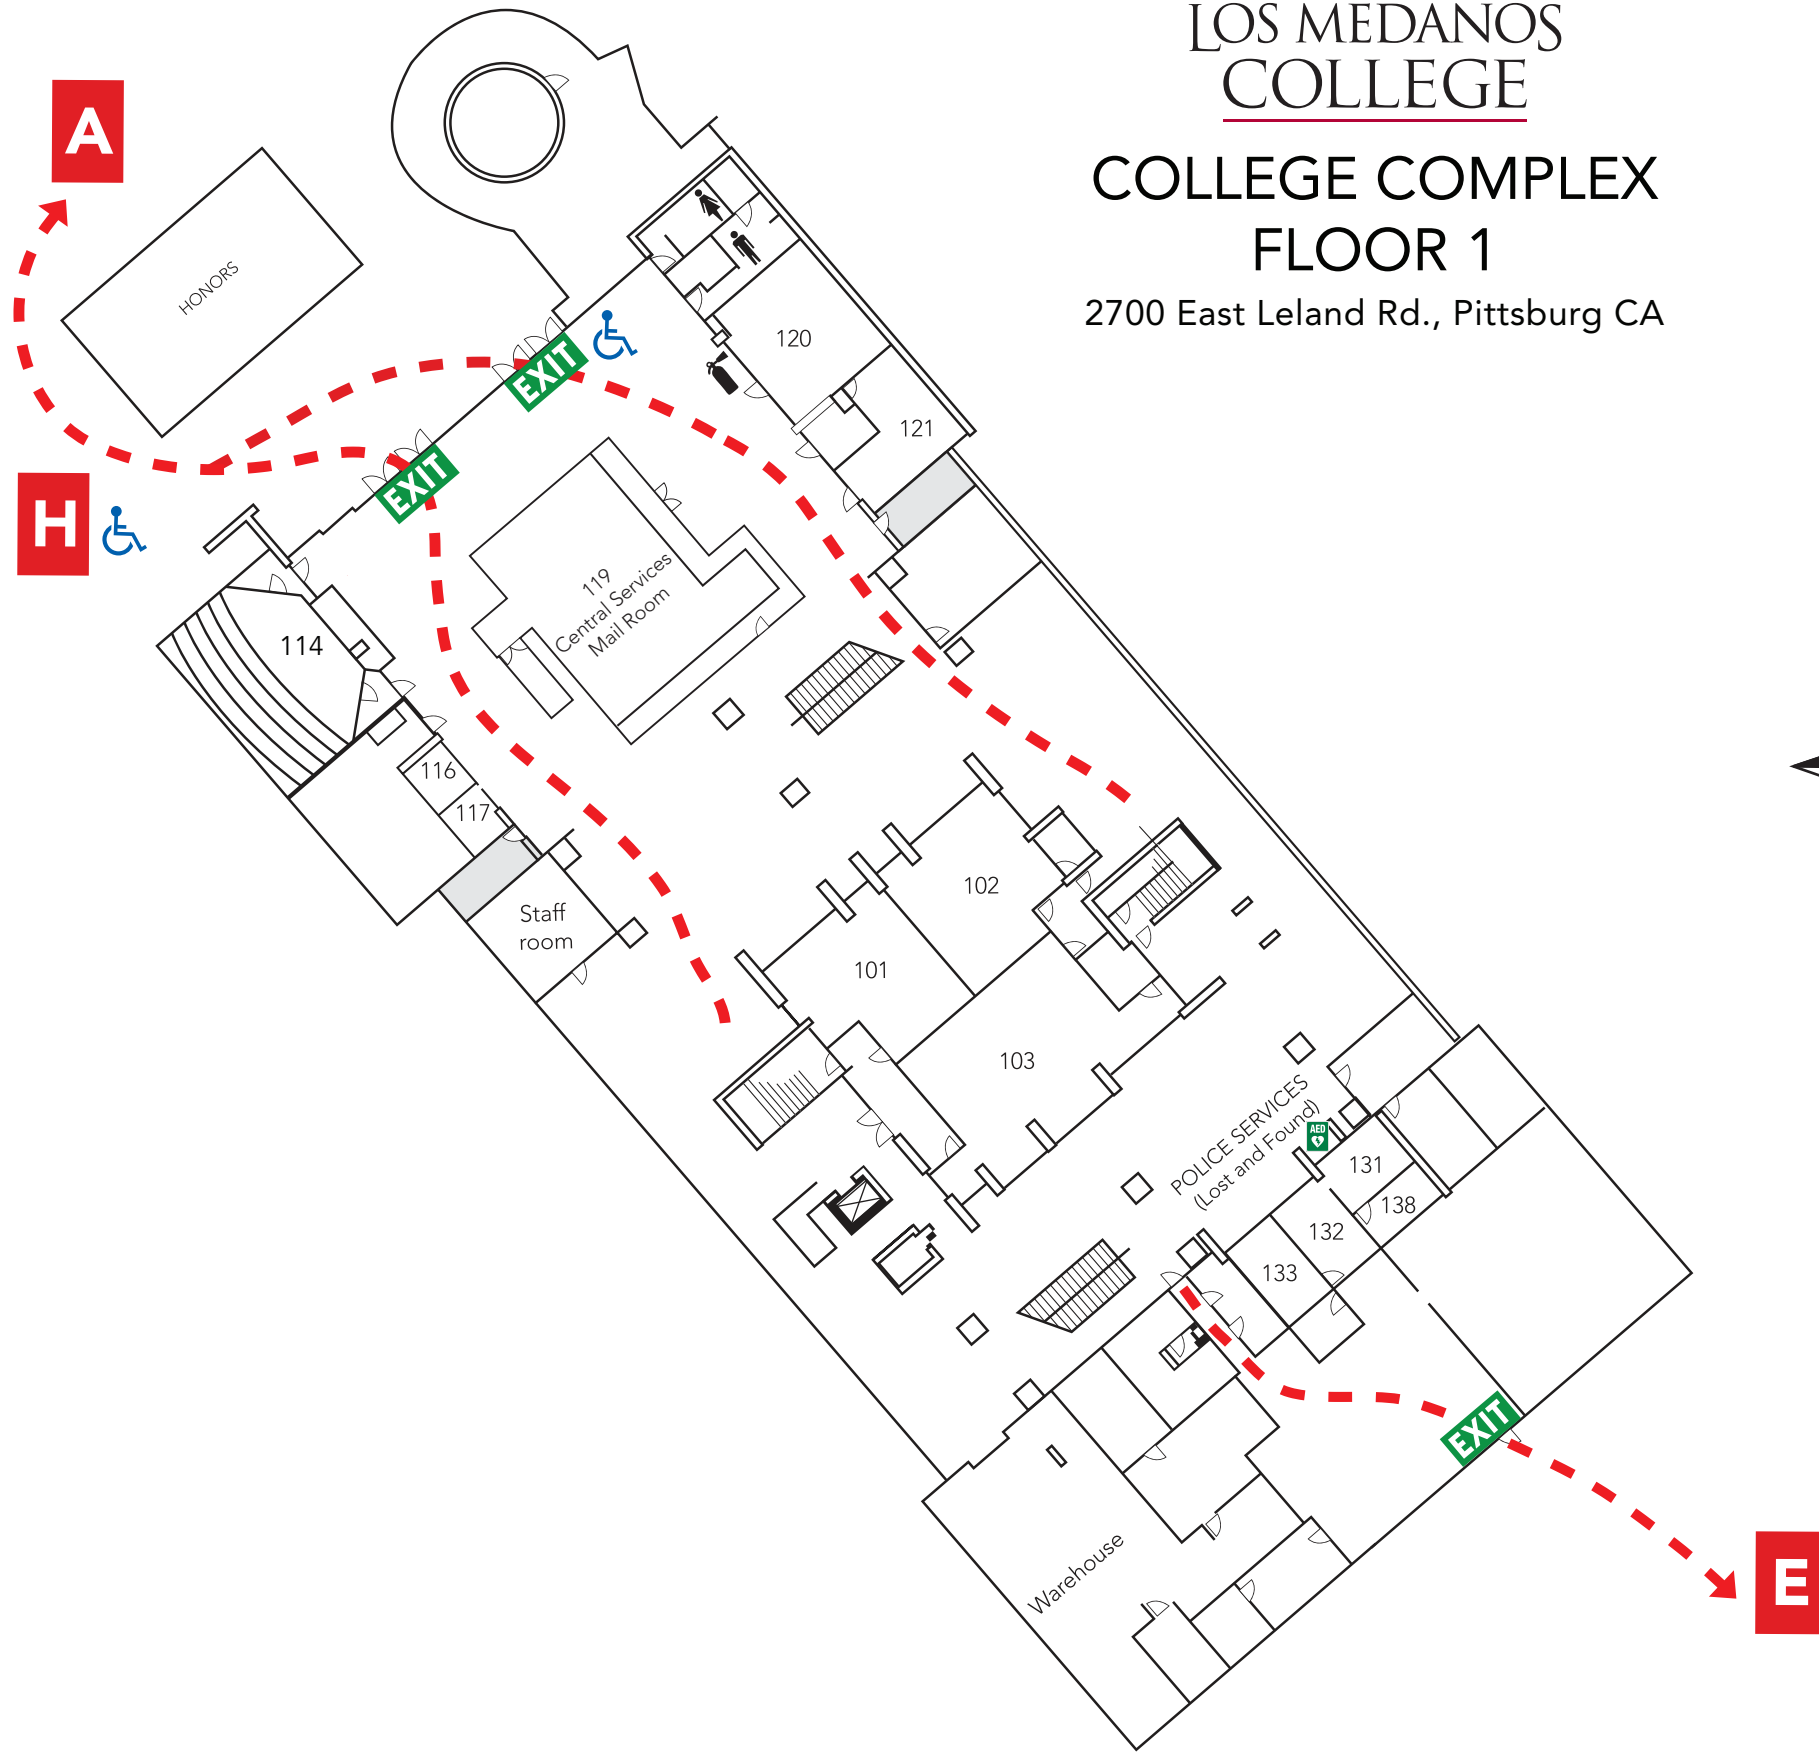

LOS MEDANOS COLLEGE

COLLEGE COMPLEX FLOOR 1

2700 East Leland Rd., Pittsburg CA

Evacuation Assembly Sites

- A** – Marquee on East Leland Road
- B** – Walkway at Lot A on East Leland Road
- C** – Walkway between baseball and softball fields at Los Medanos Drive
- D** – Sloped area west of Lot B
- E** – Sloped area west of College Way
- F** – Area west of Lot C
- G** – Northeast corner of lake
- H** – Lower end of amphitheater

LOS MEDANOS COLLEGE

COLLEGE COMPLEX FLOOR 1

2700 East Leland Rd., Pittsburg CA

 **YOU ARE HERE**

Evacuation Assembly Sites

- A** – Marquee on East Leland Road
- B** – Walkway at Lot A on East Leland Road
- C** – Walkway between baseball and softball fields at Los Medanos Drive
- D** – Sloped area west of Lot B
- E** – Sloped area west of College Way
- F** – Area west of Lot C
- G** – Northeast corner of lake
- H** – Lower end of amphitheater

2700 East Leland Rd., Pittsburg CA

★ YOU ARE HERE

Evacuation Assembly Sites

- A** – Marquee on East Leland Road
- B** – Walkway at Lot A on East Leland Road
- C** – Walkway between baseball and softball fields at Los Medanos Drive
- D** – Sloped area west of Lot B
- E** – Sloped area west of College Way
- F** – Area west of Lot C
- G** – Northeast corner of lake
- H** – Lower end of amphitheater