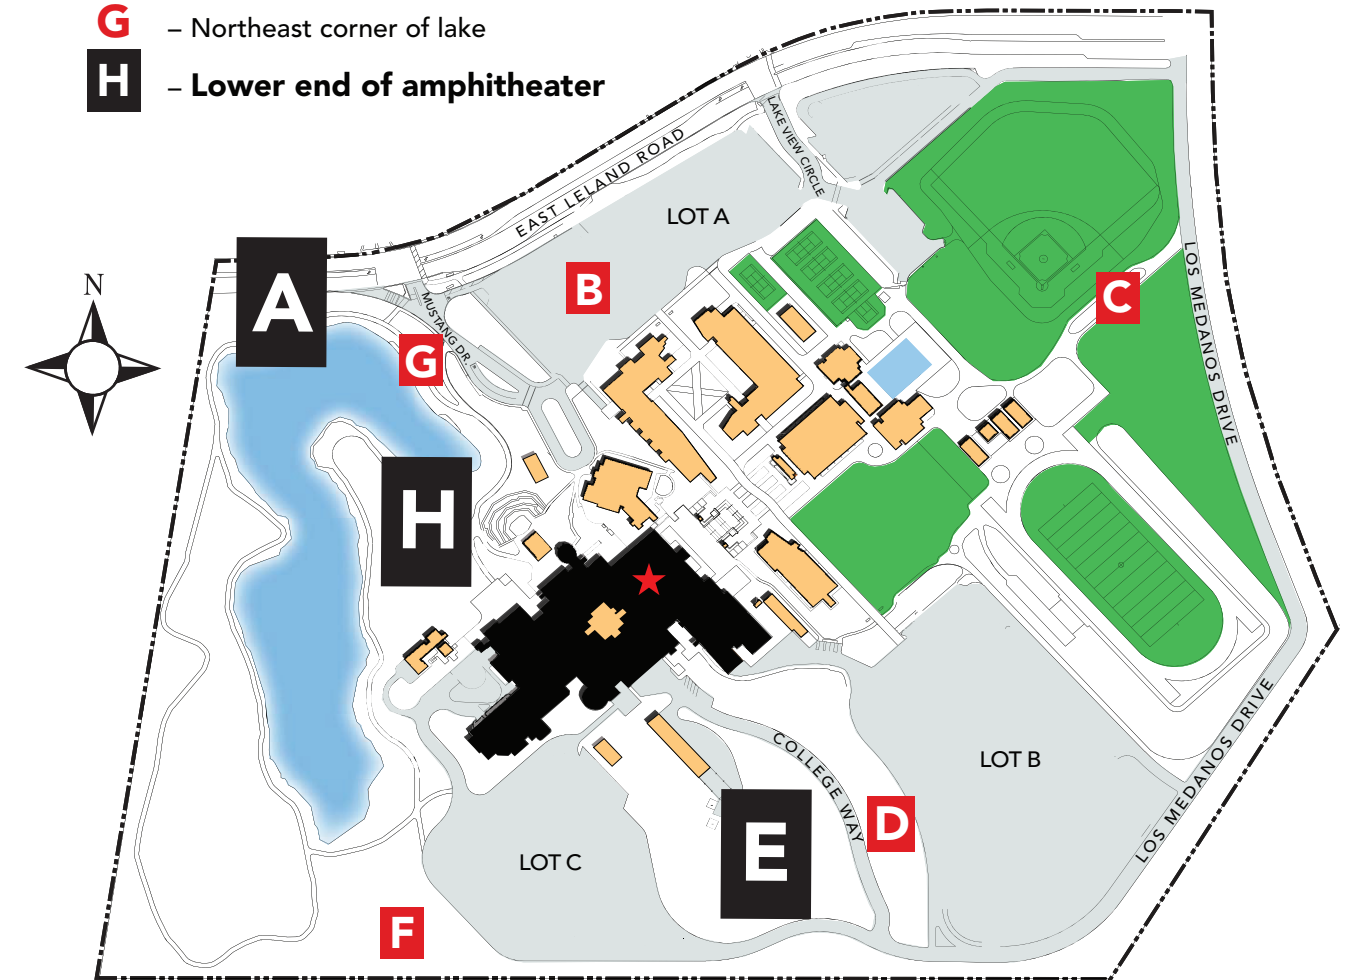

LOS MEDANOS COLLEGE

COLLEGE COMPLEX FLOOR 1

2700 East Leland Rd., Pittsburg CA

Evacuation Assembly Sites

- A** – Marquee on East Leland Road
- B** – Walkway at Lot A on East Leland Road
- C** – Walkway between baseball and softball fields at Los Medanos Drive
- D** – Sloped area west of Lot B
- E** – Sloped area west of College Way
- F** – Area west of Lot C
- G** – Northeast corner of lake
- H** – Lower end of amphitheater

LOS MEDANOS COLLEGE

COLLEGE COMPLEX FLOOR 1

2700 East Leland Rd., Pittsburg CA

 **YOU ARE HERE**

Evacuation Assembly Sites

- A** – Marquee on East Leland Road
- B** – Walkway at Lot A on East Leland Road
- C** – Walkway between baseball and softball fields at Los Medanos Drive
- D** – Sloped area west of Lot B
- E** – Sloped area west of College Way
- F** – Area west of Lot C
- G** – Northeast corner of lake
- H** – Lower end of amphitheater

2700 East Leland Rd., Pittsburg CA

★ YOU ARE HERE

Evacuation Assembly Sites

- A** – Marquee on East Leland Road
- B** – Walkway at Lot A on East Leland Road
- C** – Walkway between baseball and softball fields at Los Medanos Drive
- D** – Sloped area west of Lot B
- E** – Sloped area west of College Way
- F** – Area west of Lot C
- G** – Northeast corner of lake
- H** – Lower end of amphitheater