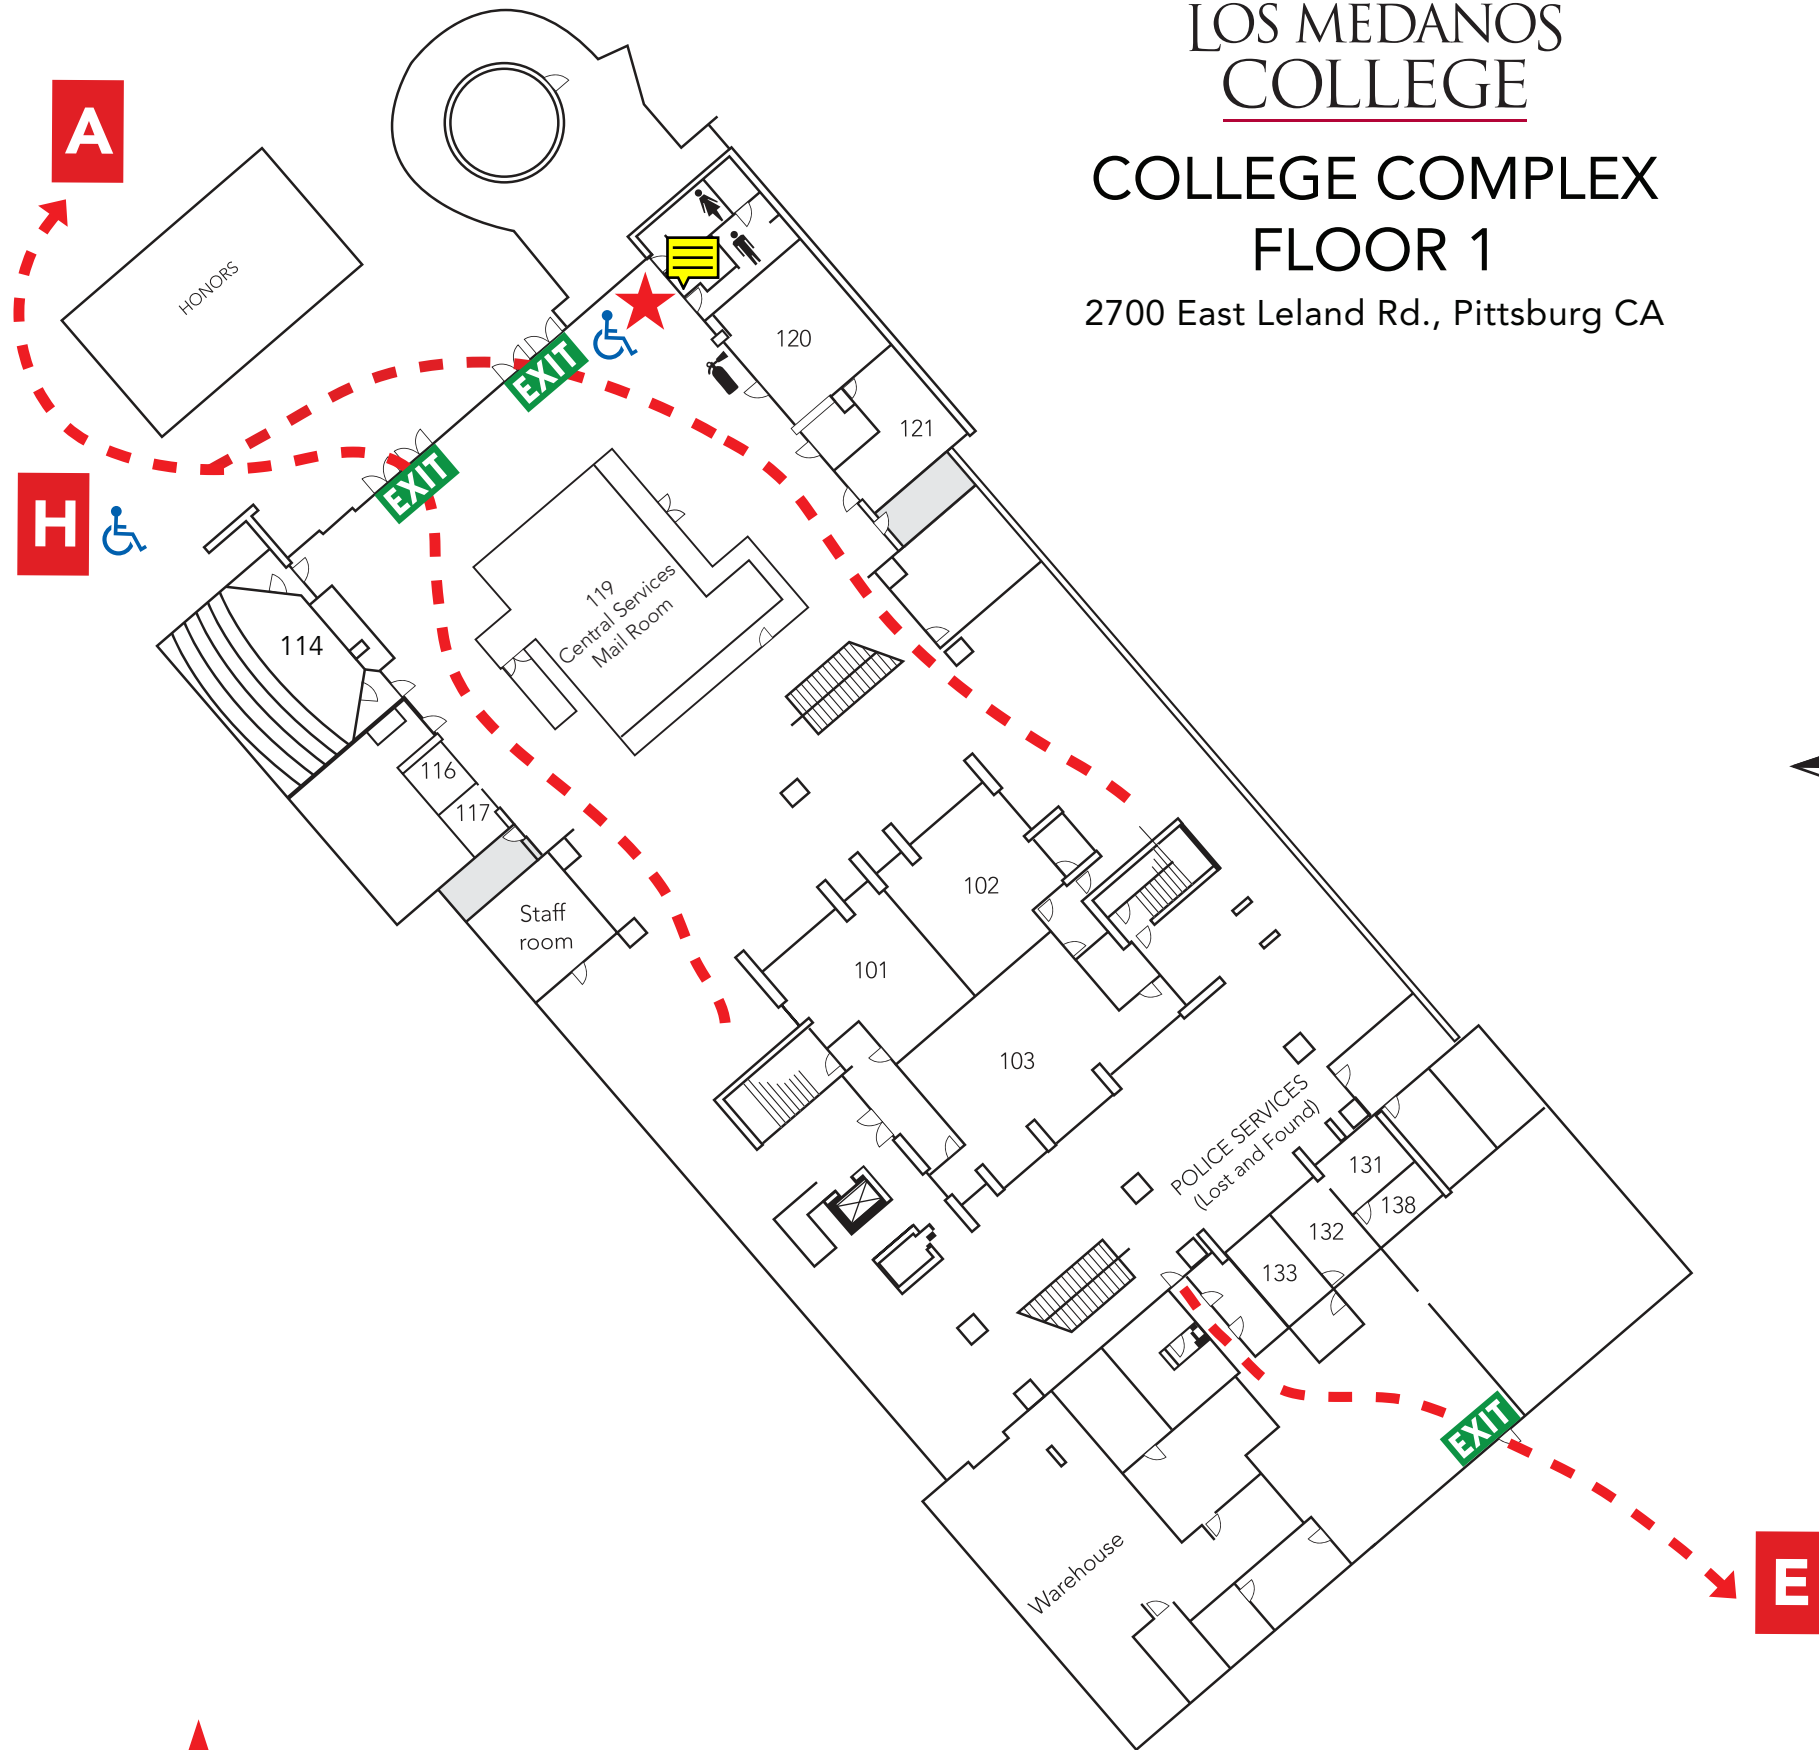

LOS MEDANOS COLLEGE

COLLEGE COMPLEX FLOOR 1

2700 East Leland Rd., Pittsburg CA

Evacuation Assembly Sites

- A** – Marquee on East Leland Road
- B** – Walkway at Lot A on East Leland Road
- C** – Walkway between baseball and softball fields at Los Medanos Drive
- D** – Sloped area west of Lot B
- E** – Sloped area west of College Way
- F** – Area west of Lot C
- G** – Northeast corner of lake
- H** – Lower end of amphitheater

LOS MEDANOS COLLEGE

COLLEGE COMPLEX FLOOR 1

2700 East Leland Rd., Pittsburg CA

 **YOU ARE HERE**

Evacuation Assembly Sites

- A** – Marquee on East Leland Road
- B** – Walkway at Lot A on East Leland Road
- C** – Walkway between baseball and softball fields at Los Medanos Drive
- D** – Sloped area west of Lot B
- E** – Sloped area west of College Way
- F** – Area west of Lot C
- G** – Northeast corner of lake
- H** – Lower end of amphitheater

2700 East Leland Rd., Pittsburg CA

★ YOU ARE HERE

Evacuation Assembly Sites

- A** – Marquee on East Leland Road
- B** – Walkway at Lot A on East Leland Road
- C** – Walkway between baseball and softball fields at Los Medanos Drive
- D** – Sloped area west of Lot B
- E** – Sloped area west of College Way
- F** – Area west of Lot C
- G** – Northeast corner of lake
- H** – Lower end of amphitheater