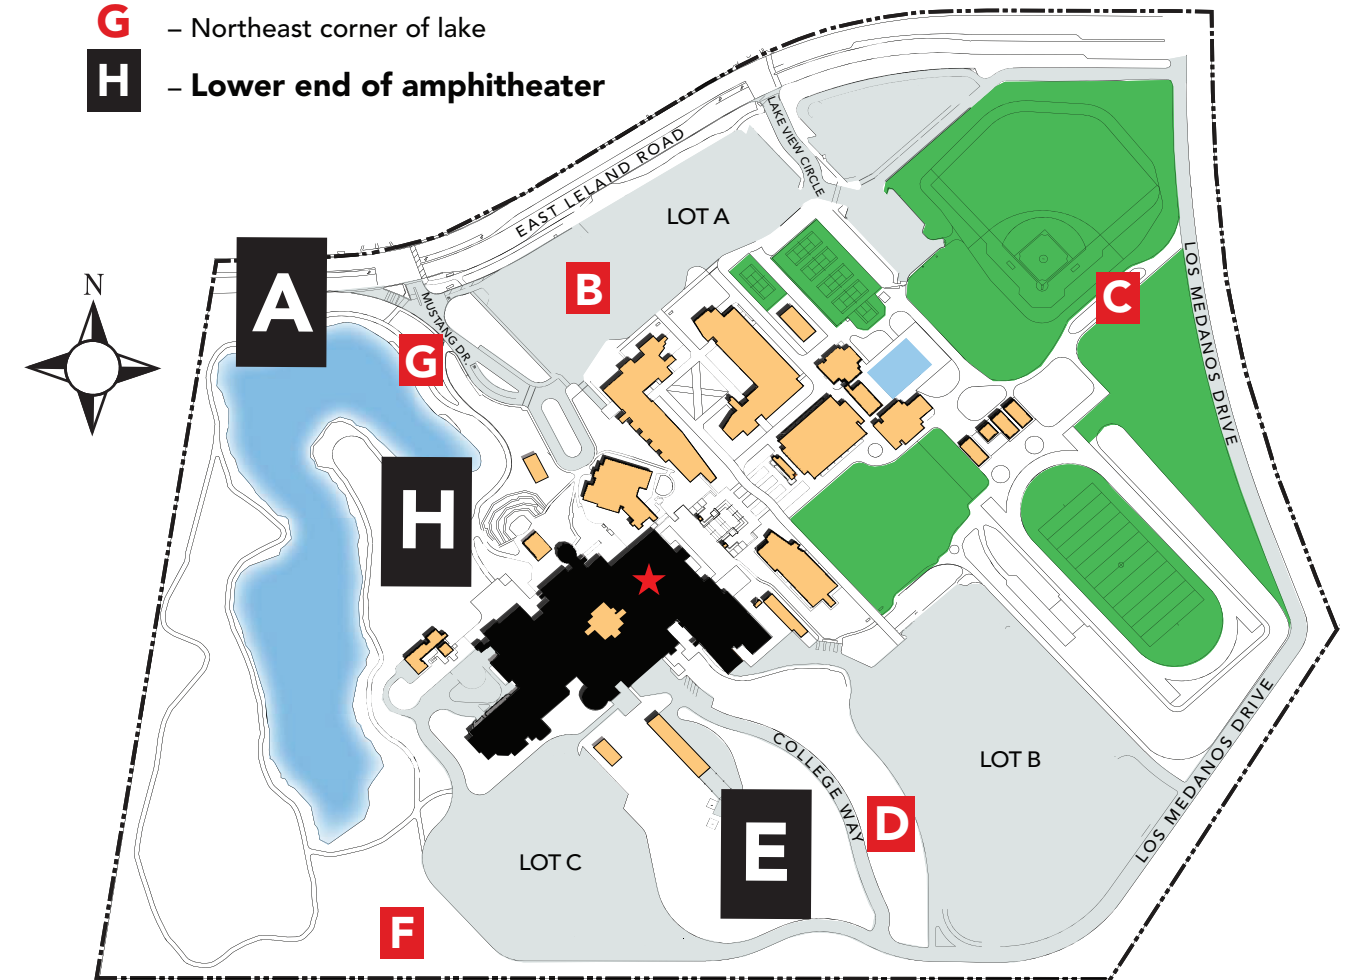

LOS MEDANOS COLLEGE

COLLEGE COMPLEX FLOOR 1

2700 East Leland Rd., Pittsburg CA

Evacuation Assembly Sites

- A** – Marquee on East Leland Road
- B** – Walkway at Lot A on East Leland Road
- C** – Walkway between baseball and softball fields at Los Medanos Drive
- D** – Sloped area west of Lot B
- E** – Sloped area west of College Way
- F** – Area west of Lot C
- G** – Northeast corner of lake
- H** – Lower end of amphitheater

2700 East Leland Rd., Pittsburg CA

★ YOU ARE HERE

Evacuation Assembly Sites

- A** – Marquee on East Leland Road
- B** – Walkway at Lot A on East Leland Road
- C** – Walkway between baseball and softball fields at Los Medanos Drive
- D** – Sloped area west of Lot B
- E** – Sloped area west of College Way
- F** – Area west of Lot C
- G** – Northeast corner of lake
- H** – Lower end of amphitheater

COLLEGE COMPLEX FLOOR 1

2700 East Leland Rd., Pittsburg CA

★ YOU ARE HERE

Evacuation Assembly Sites

- A** – Marquee on East Leland Road
- B** – Walkway at Lot A on East Leland Road
- C** – Walkway between baseball and softball fields at Los Medanos Drive
- D** – Sloped area west of Lot B
- E** – Sloped area west of College Way
- F** – Area west of Lot C
- G** – Northeast corner of lake
- H** – Lower end of amphitheater