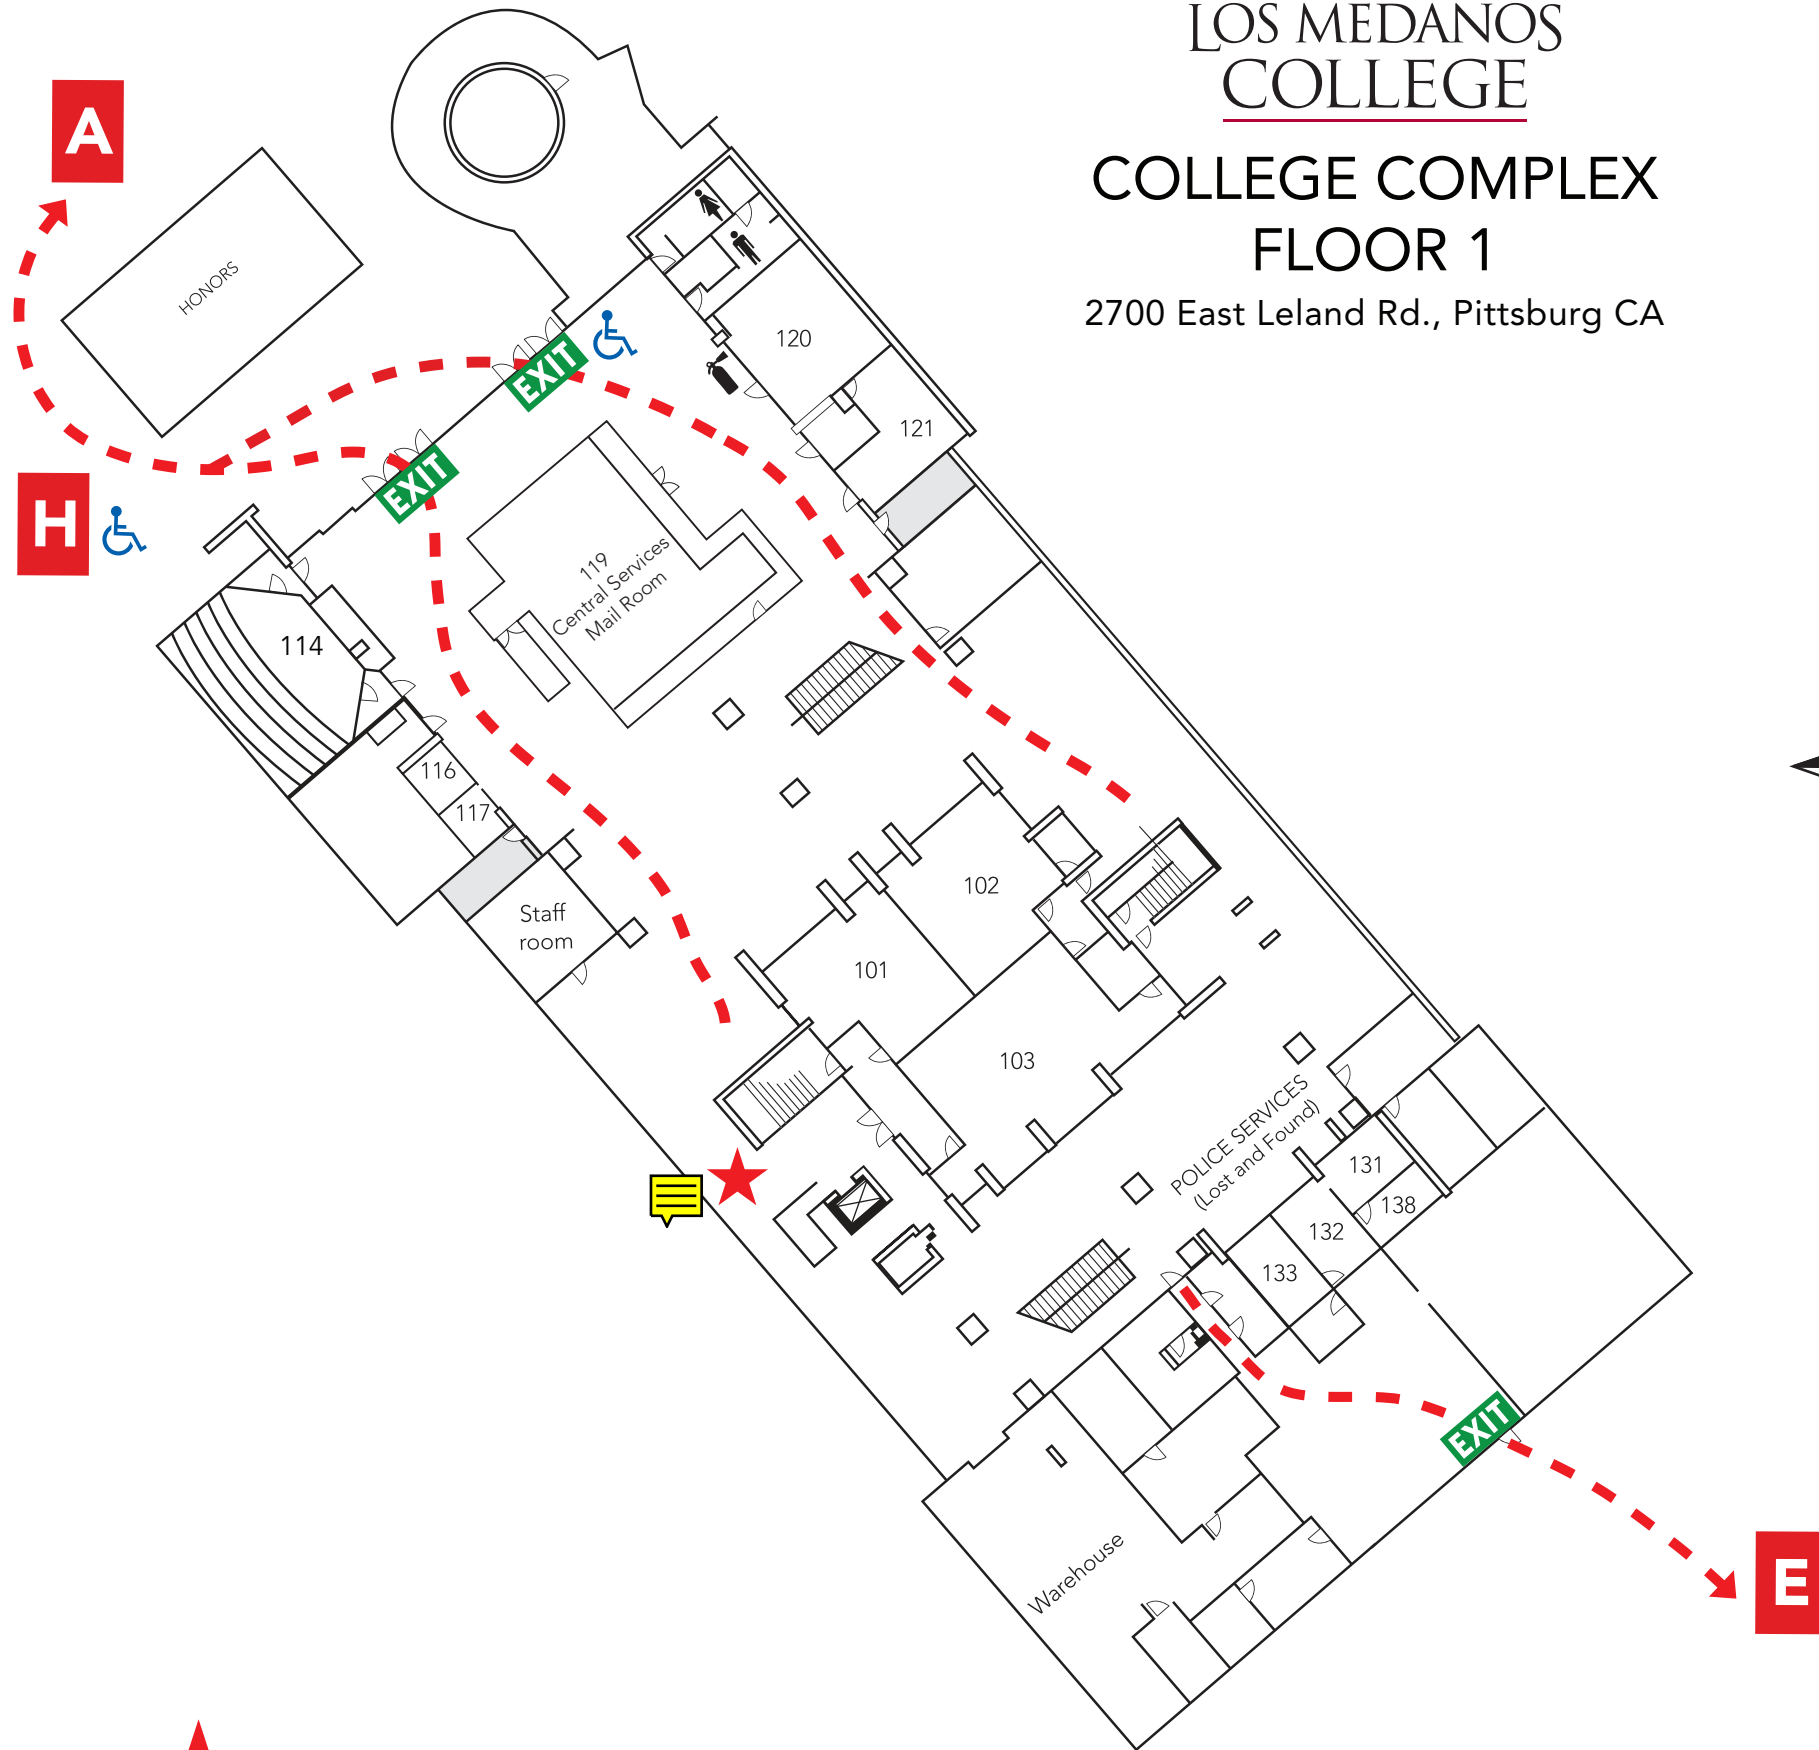

LOS MEDANOS COLLEGE

COLLEGE COMPLEX FLOOR 1

2700 East Leland Rd., Pittsburg CA

★ YOU ARE HERE

Evacuation Assembly Sites

- **A** – Marquee on East Leland Road
- **B** – Walkway at Lot A on East Leland Road
- **C** – Walkway between baseball and softball fields at Los Medanos Drive
- **D** – Sloped area west of Lot B
- **E** – Sloped area west of College Way
- **F** – Area west of Lot C
- **G** – Northeast corner of lake
- **H** – Lower end of amphitheater