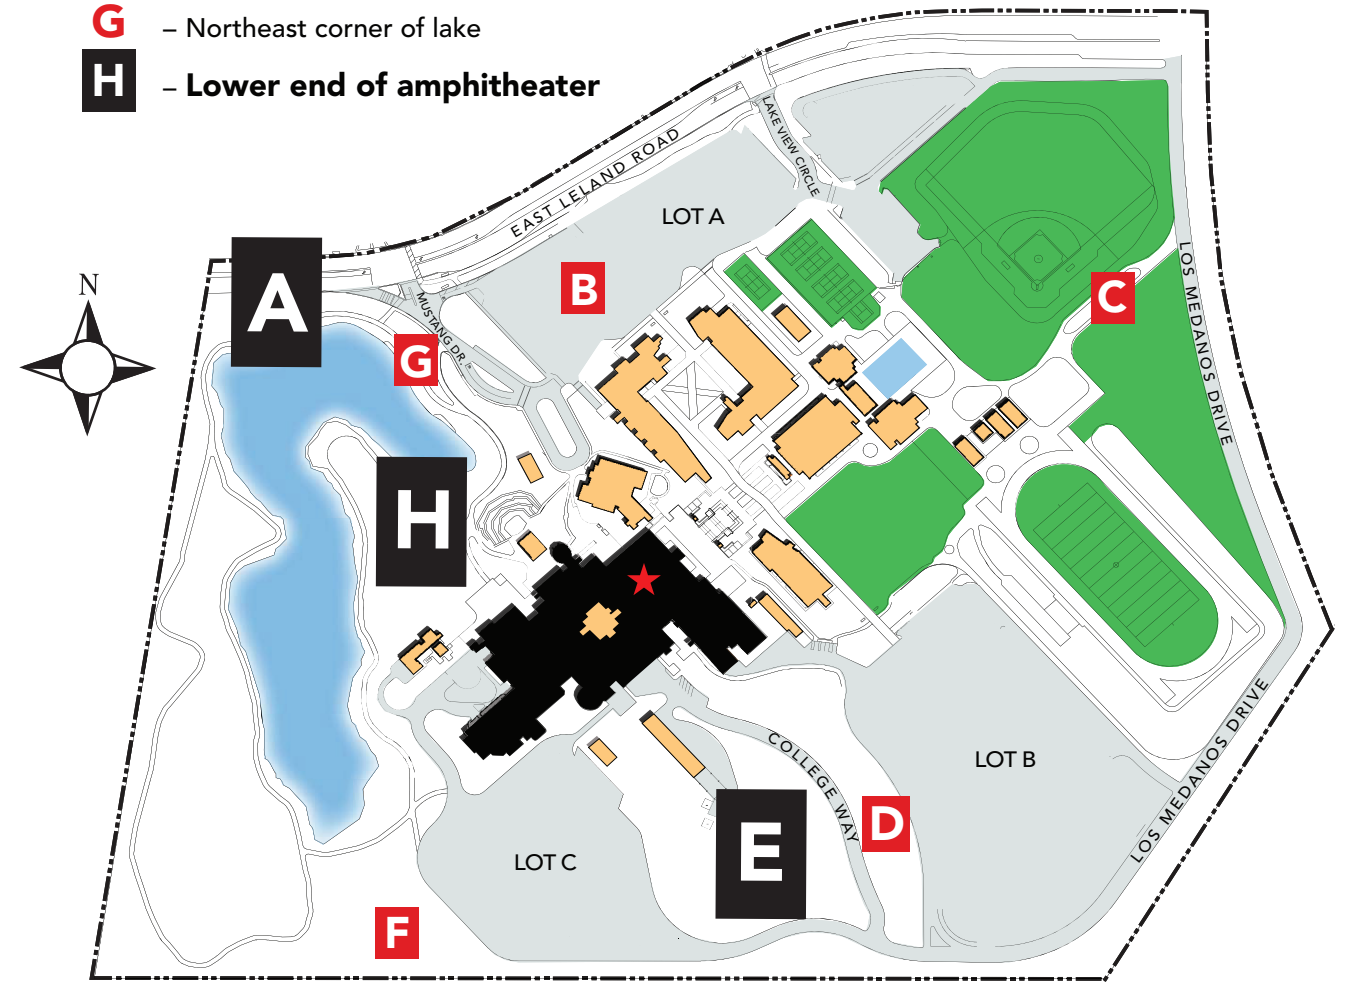

LOS MEDANOS COLLEGE

COLLEGE COMPLEX FLOOR 1

2700 East Leland Rd., Pittsburg CA

Evacuation Assembly Sites

- A** – Marquee on East Leland Road
- B** – Walkway at Lot A on East Leland Road
- C** – Walkway between baseball and softball fields at Los Medanos Drive
- D** – Sloped area west of Lot B
- E** – Sloped area west of College Way
- F** – Area west of Lot C
- G** – Northeast corner of lake
- H** – Lower end of amphitheater

LOS MEDANOS COLLEGE

COLLEGE COMPLEX FLOOR 1

2700 East Leland Rd., Pittsburg CA

 **YOU ARE HERE**

Evacuation Assembly Sites

- A** – Marquee on East Leland Road
- B** – Walkway at Lot A on East Leland Road
- C** – Walkway between baseball and softball fields at Los Medanos Drive
- D** – Sloped area west of Lot B
- E** – Sloped area west of College Way
- F** – Area west of Lot C
- G** – Northeast corner of lake
- H** – Lower end of amphitheater

2700 East Leland Rd., Pittsburg CA

★ YOU ARE HERE

Evacuation Assembly Sites

- A** – Marquee on East Leland Road
- B** – Walkway at Lot A on East Leland Road
- C** – Walkway between baseball and softball fields at Los Medanos Drive
- D** – Sloped area west of Lot B
- E** – Sloped area west of College Way
- F** – Area west of Lot C
- G** – Northeast corner of lake
- H** – Lower end of amphitheater