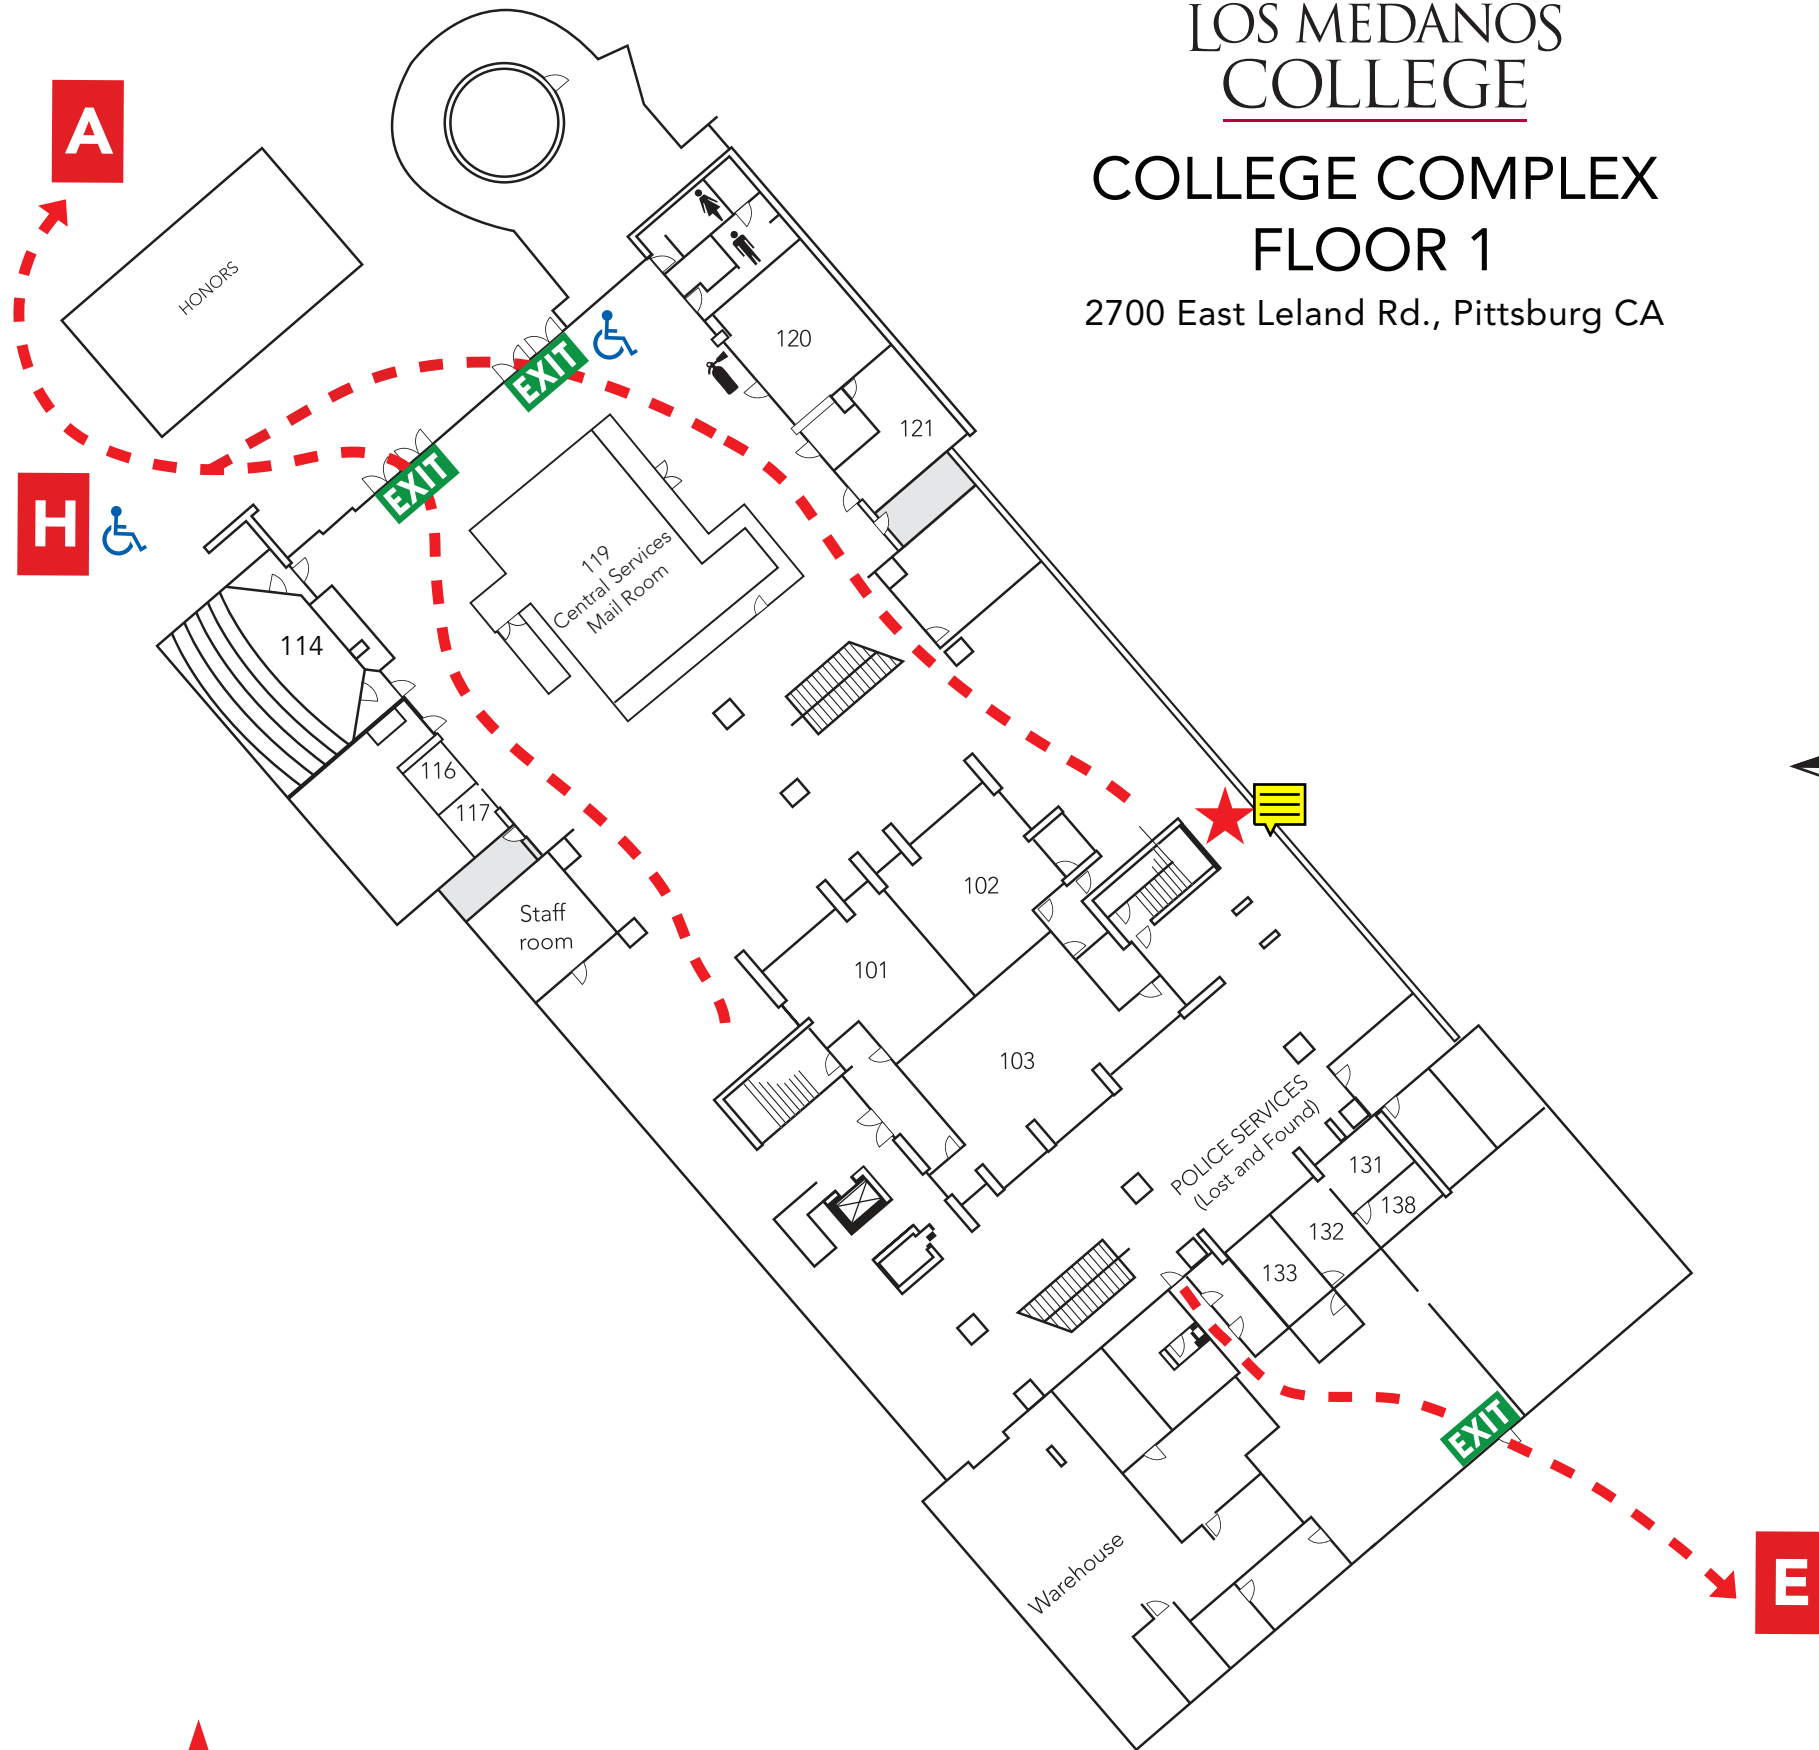

LOS MEDANOS COLLEGE

COLLEGE COMPLEX FLOOR 1

2700 East Leland Rd., Pittsburg CA

★ YOU ARE HERE

Evacuation Assembly Sites

- **A** – Marquee on East Leland Road
- **B** – Walkway at Lot A on East Leland Road
- **C** – Walkway between baseball and softball fields at Los Medanos Drive
- **D** – Sloped area west of Lot B
- **E** – Sloped area west of College Way
- **F** – Area west of Lot C
- **G** – Northeast corner of lake
- **H** – Lower end of amphitheater