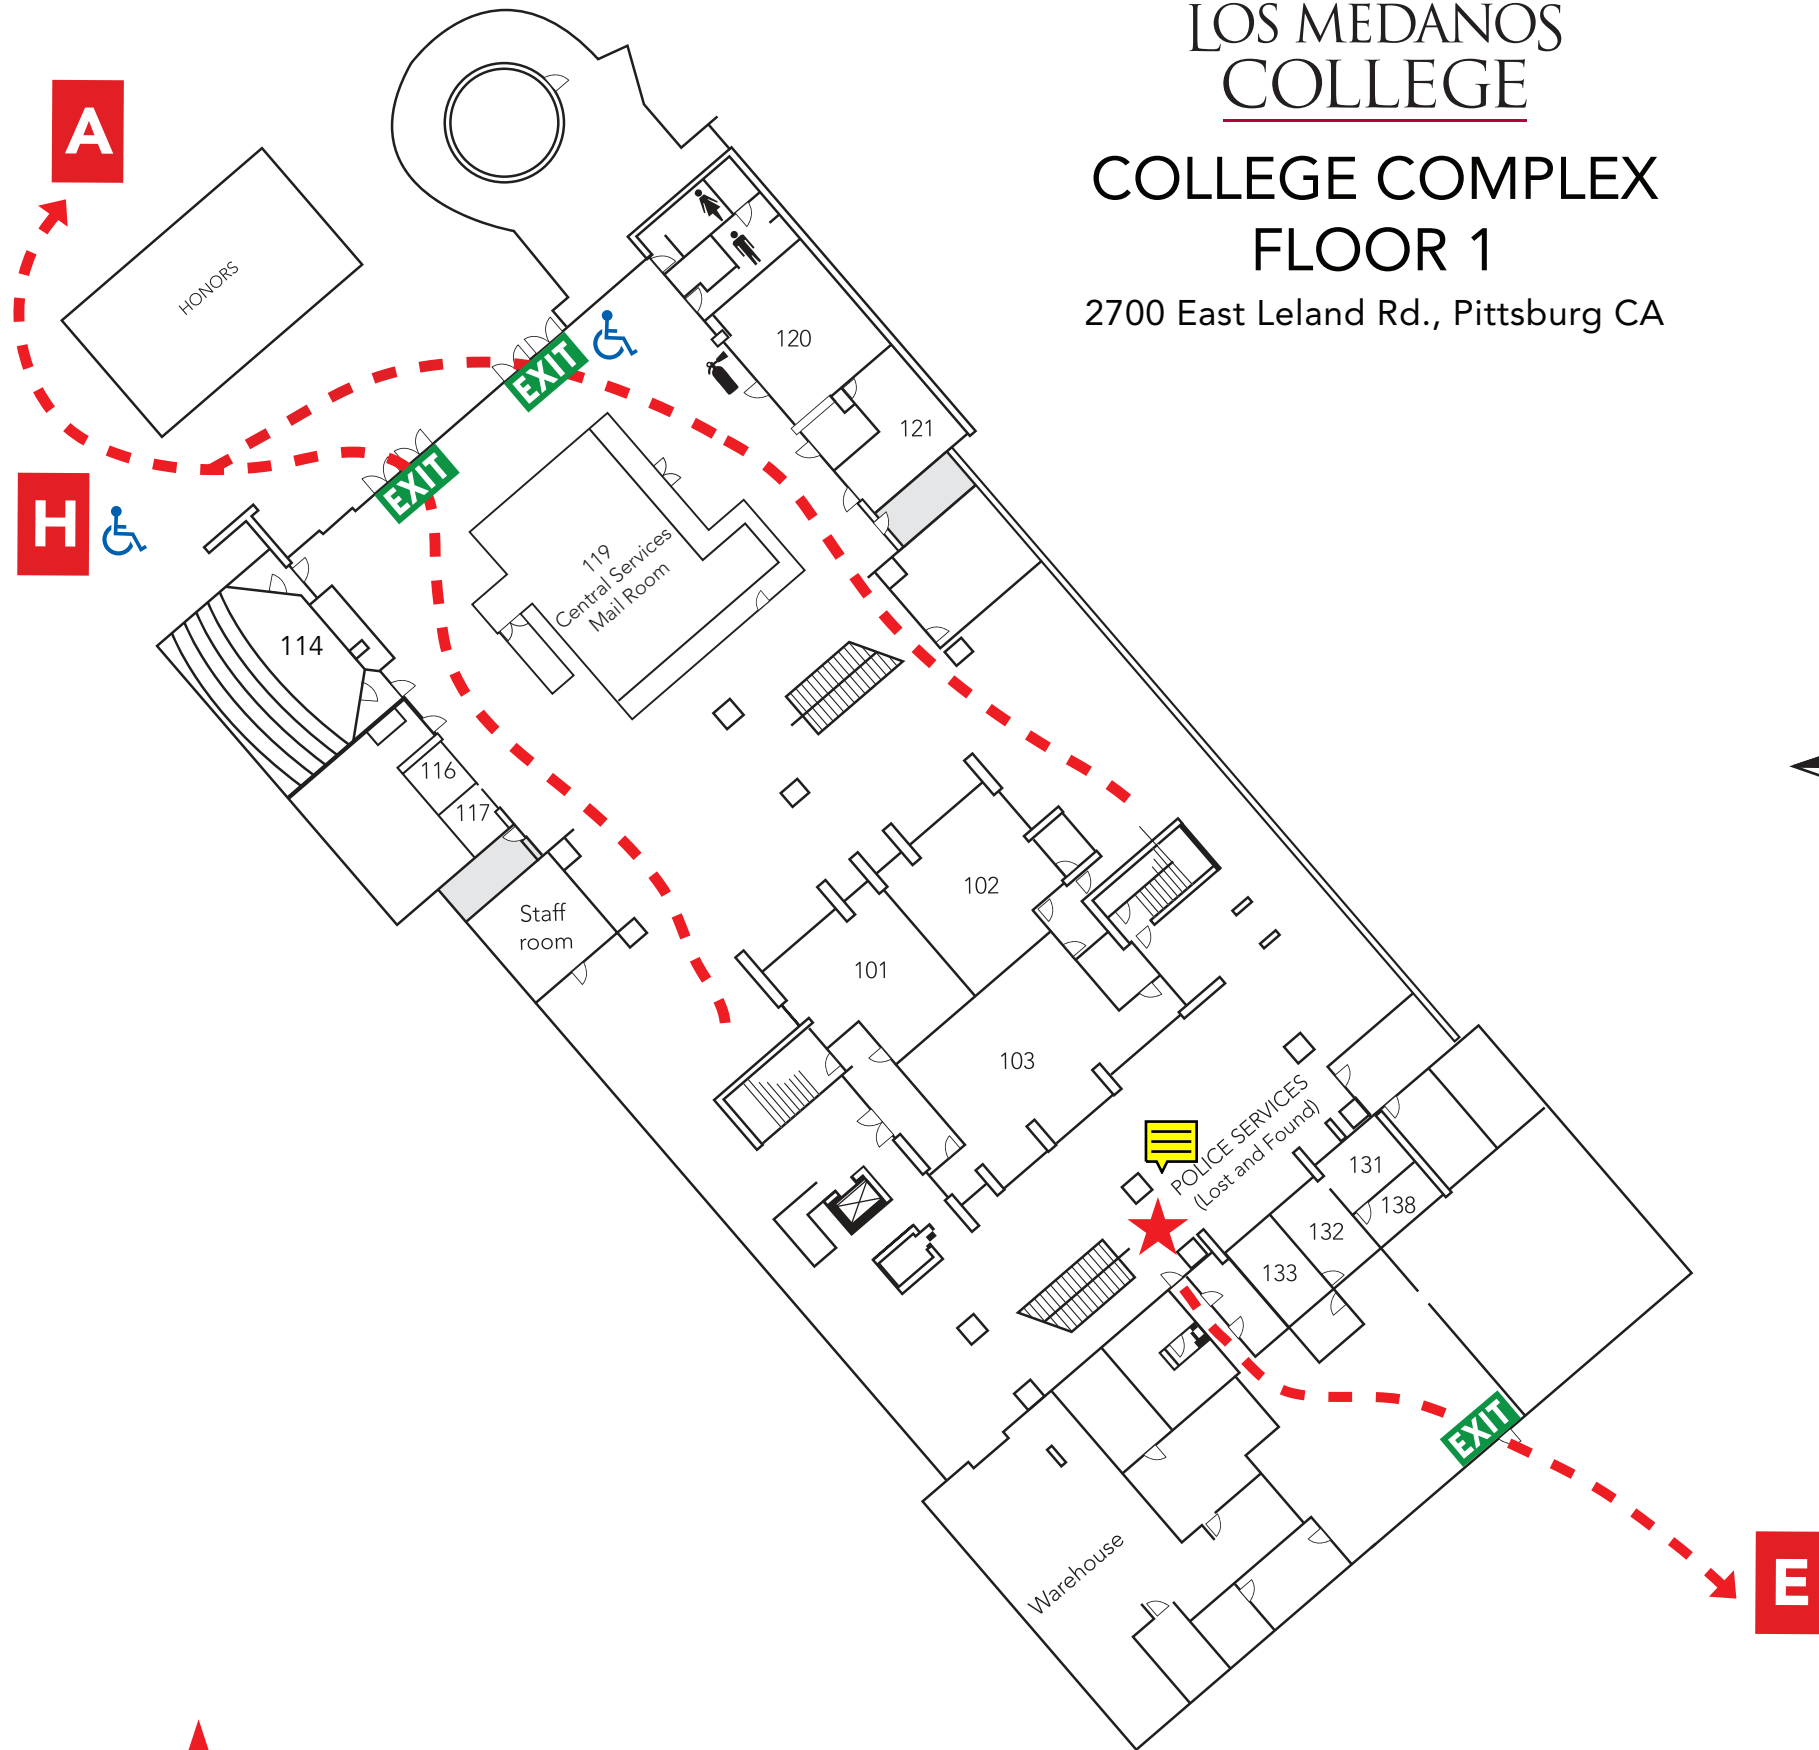

LOS MEDANOS COLLEGE

COLLEGE COMPLEX FLOOR 1

2700 East Leland Rd., Pittsburg CA

Evacuation Assembly Sites

- A** – Marquee on East Leland Road
- B** – Walkway at Lot A on East Leland Road
- C** – Walkway between baseball and softball fields at Los Medanos Drive
- D** – Sloped area west of Lot B
- E** – Sloped area west of College Way
- F** – Area west of Lot C
- G** – Northeast corner of lake
- H** – Lower end of amphitheater

LOS MEDANOS COLLEGE

COLLEGE COMPLEX FLOOR 1

2700 East Leland Rd., Pittsburg CA

 **YOU ARE HERE**

Evacuation Assembly Sites

- A** – Marquee on East Leland Road
- B** – Walkway at Lot A on East Leland Road
- C** – Walkway between baseball and softball fields at Los Medanos Drive
- D** – Sloped area west of Lot B
- E** – Sloped area west of College Way
- F** – Area west of Lot C
- G** – Northeast corner of lake
- H** – Lower end of amphitheater

2700 East Leland Rd., Pittsburg CA

★ YOU ARE HERE

Evacuation Assembly Sites

- A** – Marquee on East Leland Road
- B** – Walkway at Lot A on East Leland Road
- C** – Walkway between baseball and softball fields at Los Medanos Drive
- D** – Sloped area west of Lot B
- E** – Sloped area west of College Way
- F** – Area west of Lot C
- G** – Northeast corner of lake
- H** – Lower end of amphitheater