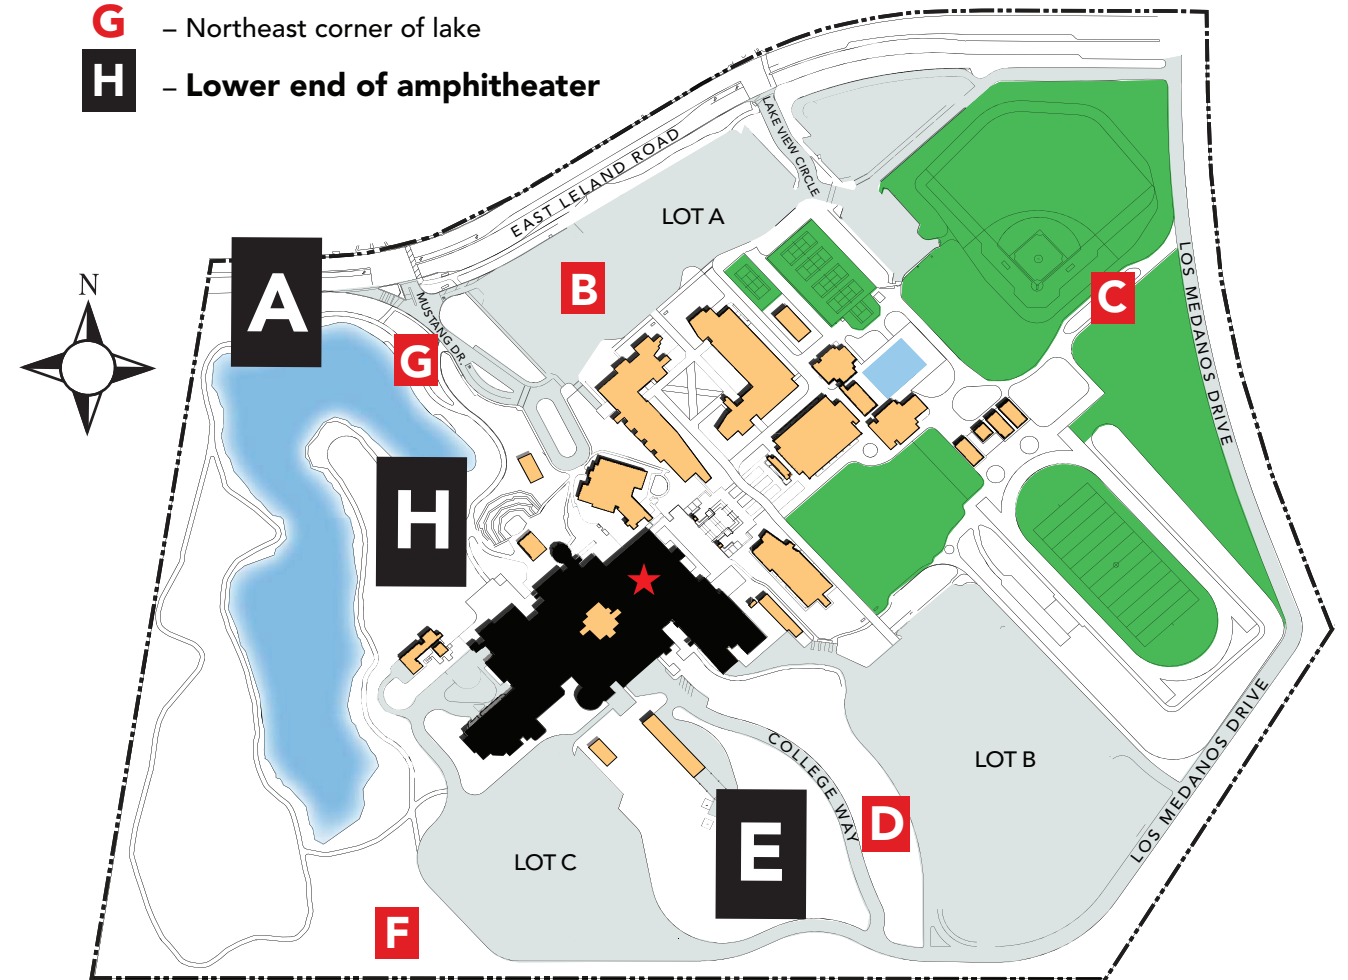

KEY

	= Maintenance Closet		= Restroom
	= Elevator		= Handicap Accessible
	= Fire Extinguisher		

**Emergency Phone: 9-1-1 (9-9-1-1 from most campus phones)
925-646-2441 (from cell phone)**