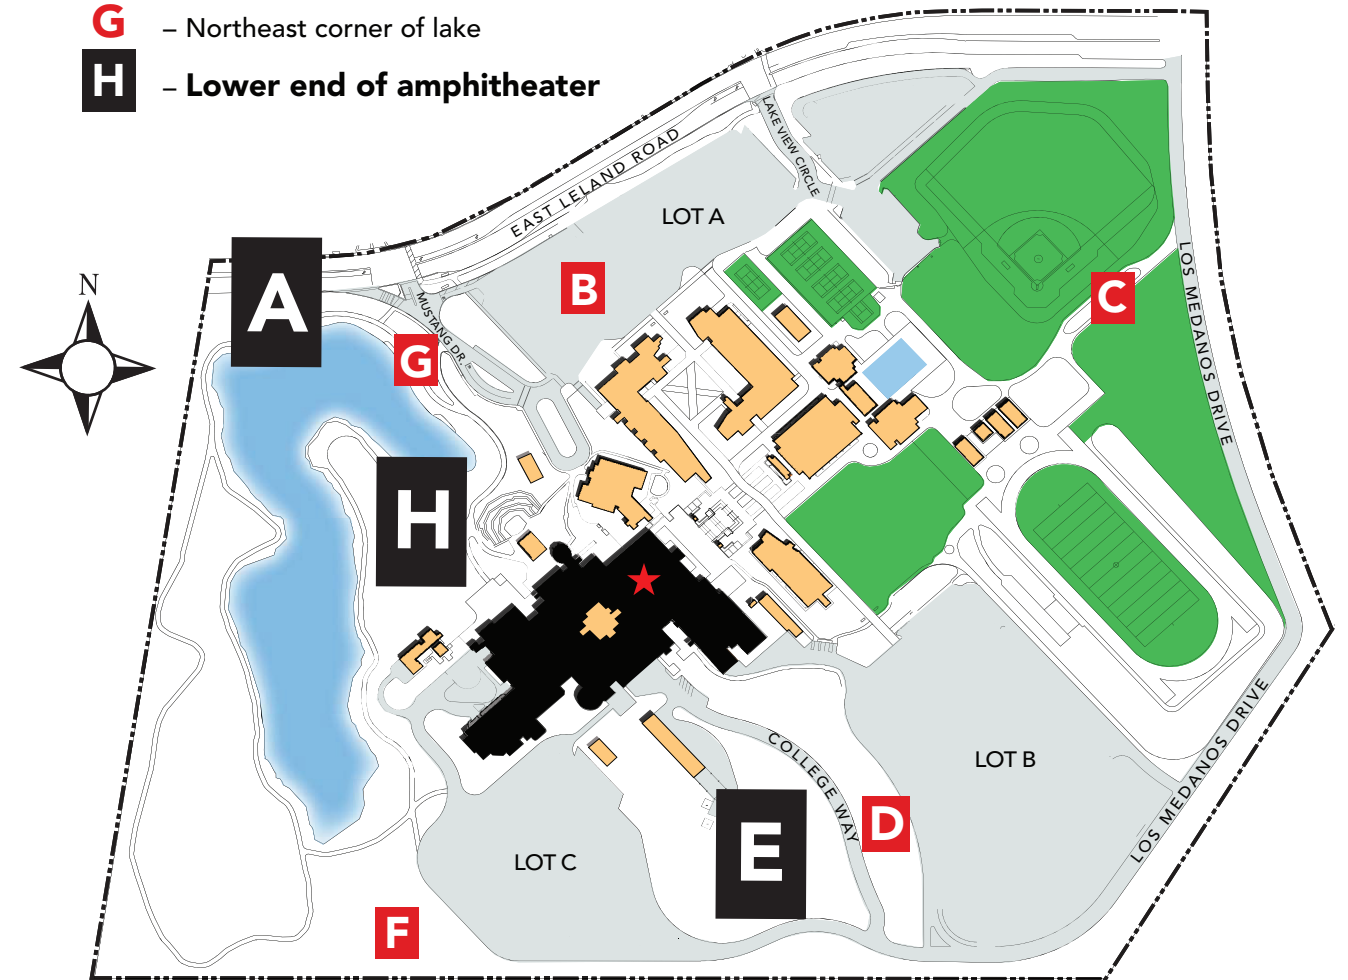

LOS MEDANOS COLLEGE

COLLEGE COMPLEX FLOOR 1

2700 East Leland Rd., Pittsburg CA

Evacuation Assembly Sites

- A** – Marquee on East Leland Road
- B** – Walkway at Lot A on East Leland Road
- C** – Walkway between baseball and softball fields at Los Medanos Drive
- D** – Sloped area west of Lot B
- E** – Sloped area west of College Way
- F** – Area west of Lot C
- G** – Northeast corner of lake
- H** – Lower end of amphitheater

2700 East Leland Rd., Pittsburg CA

★ YOU ARE HERE

Evacuation Assembly Sites

- A** – Marquee on East Leland Road
- B** – Walkway at Lot A on East Leland Road
- C** – Walkway between baseball and softball fields at Los Medanos Drive
- D** – Sloped area west of Lot B
- E** – Sloped area west of College Way
- F** – Area west of Lot C
- G** – Northeast corner of lake
- H** – Lower end of amphitheater

COLLEGE COMPLEX FLOOR 1

2700 East Leland Rd., Pittsburg CA

★ YOU ARE HERE

Evacuation Assembly Sites

- A** – Marquee on East Leland Road
- B** – Walkway at Lot A on East Leland Road
- C** – Walkway between baseball and softball fields at Los Medanos Drive
- D** – Sloped area west of Lot B
- E** – Sloped area west of College Way
- F** – Area west of Lot C
- G** – Northeast corner of lake
- H** – Lower end of amphitheater