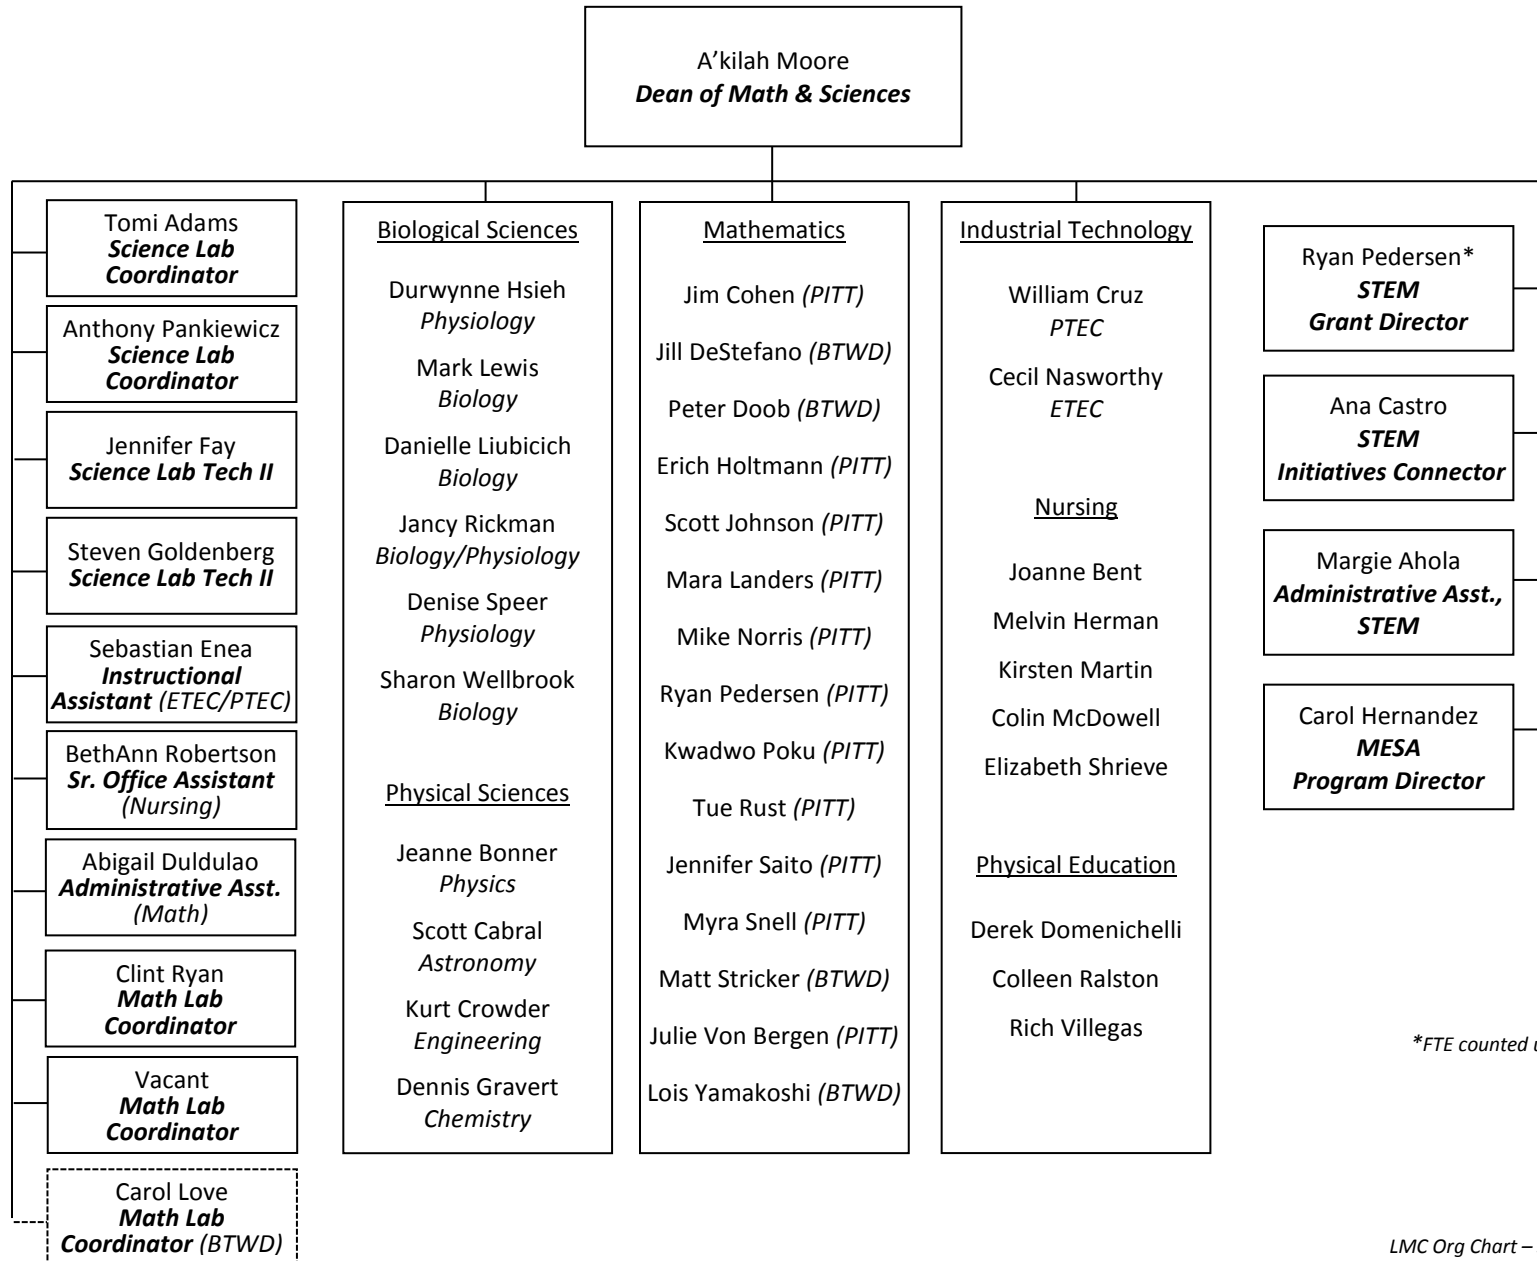

ADMINISTRATION

PRESIDENT'S OFFICE, DIRECT REPORTS & CABINET

OFFICE OF INSTRUCTION

CAREER TECHNICAL EDUCATION & SOCIAL SCIENCES

MATH & SCIENCES

*FTE counted under Math Department

LIBERAL ARTS

Nancy Ybarra
Dean of Liberal Arts