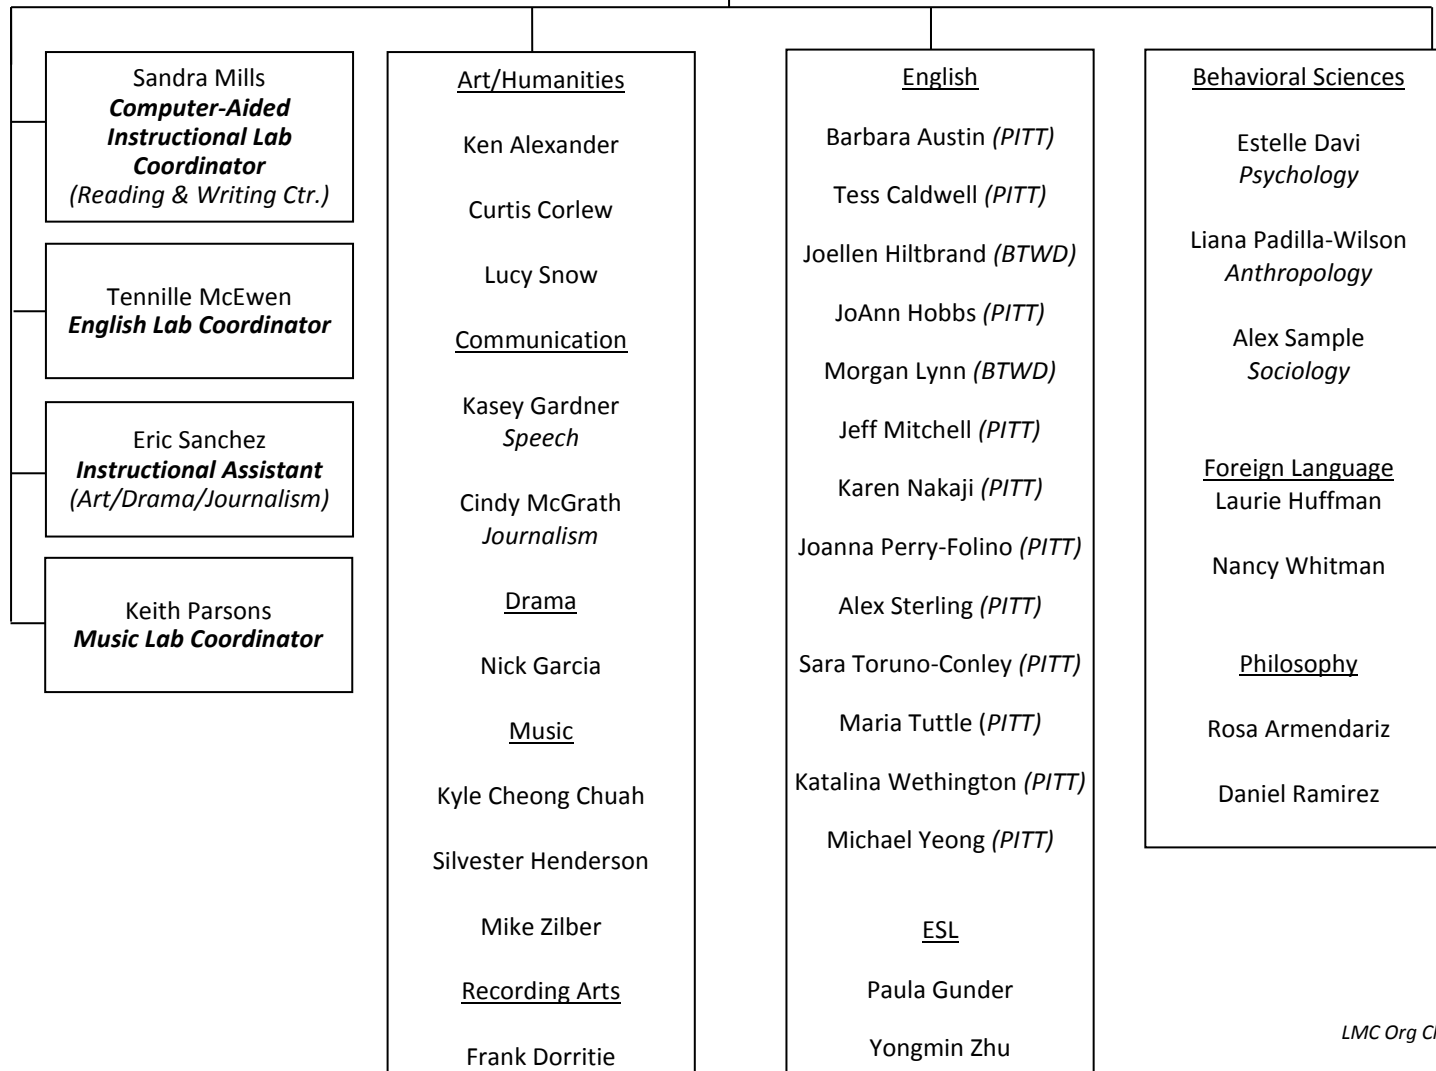

ADMINISTRATION

PRESIDENT'S OFFICE, DIRECT REPORTS & CABINET

OFFICE OF INSTRUCTION

CAREER TECHNICAL EDUCATION & SOCIAL SCIENCES

MATH & SCIENCES

*FTE counted under Math Department

LIBERAL ARTS

Nancy Ybarra
Dean of Liberal Arts