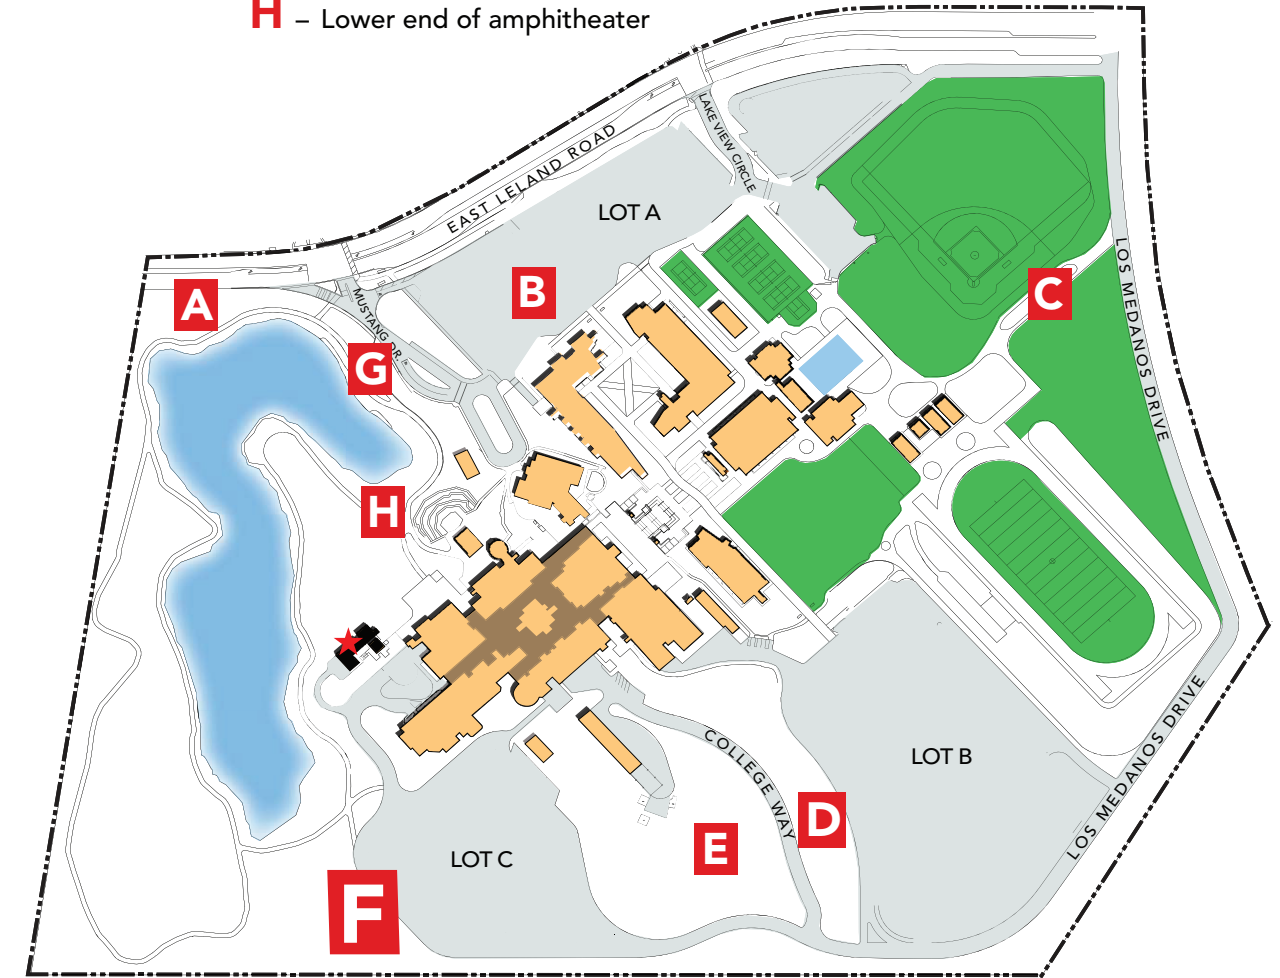

LOS MEDANOS COLLEGE

PS BUILDING - Floor 2

2700 East Leland Rd., Pittsburg CA

Evacuation Assembly Sites

- A** – Marquee on East Leland Road
- B** – Walkway at Lot A on East Leland Road
- C** – Walkway between baseball and softball fields at Los Medanos Drive
- D** – Sloped area west of Lot B
- E** – Sloped area west of College Way
- F** – Area west of Lot C
- G** – Northeast corner of lake (Child Development only)
- H** – Lower end of amphitheater

KEY

= Maintenance Closet	= Restroom
= Elevator	= Handicap Accessible
= Fire Extinguisher	

Emergency Phone: 9-1-1 (9-9-1-1 from most campus phones)  
925-646-2441 (from cell phone)