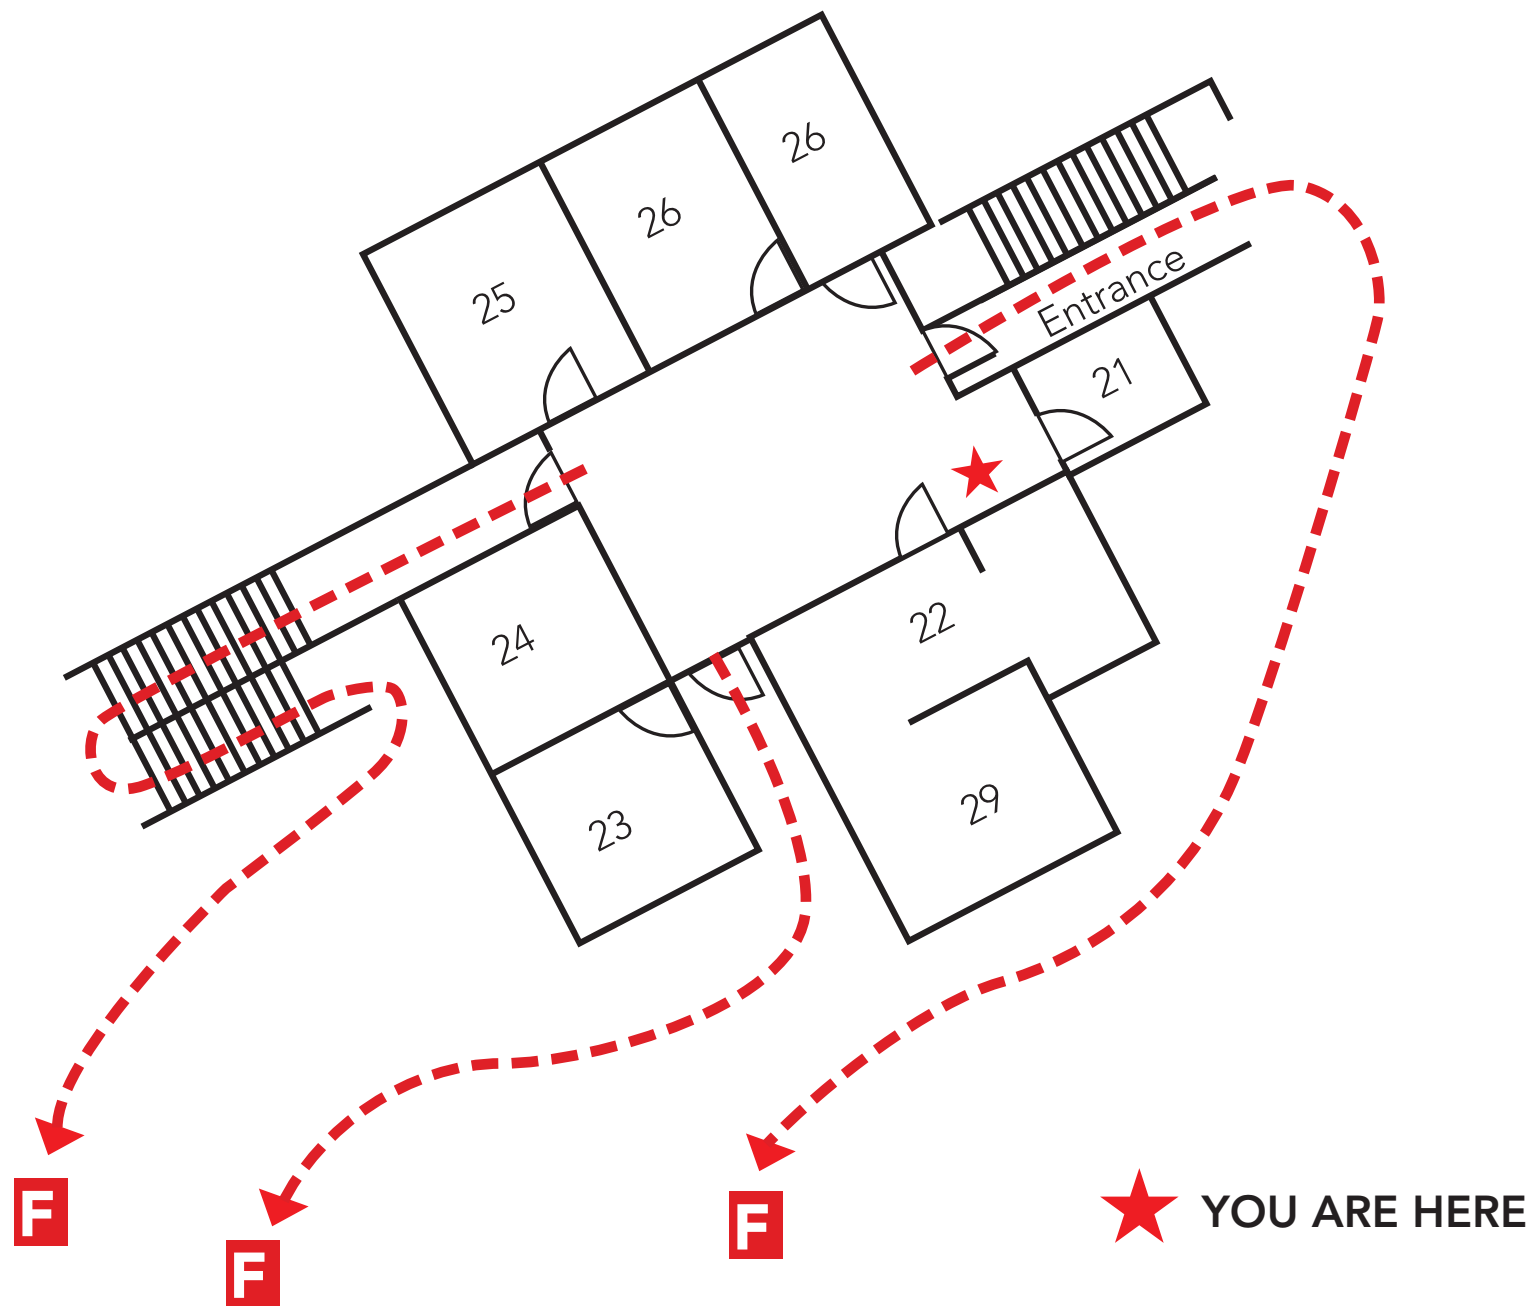

LOS MEDANOS COLLEGE

PS BUILDING - Floor 2

2700 East Leland Rd., Pittsburg CA

Evacuation Assembly Sites

- A** – Marquee on East Leland Road
- B** – Walkway at Lot A on East Leland Road
- C** – Walkway between baseball and softball fields at Los Medanos Drive
- D** – Sloped area west of Lot B
- E** – Sloped area west of College Way
- F** – Area west of Lot C
- G** – Northeast corner of lake (Child Development only)
- H** – Lower end of amphitheater

KEY

= Maintenance Closet	= Restroom
= Elevator	= Handicap Accessible
= Fire Extinguisher	

Emergency Phone: 9-1-1 (9-9-1-1 from most campus phones)  
925-646-2441 (from cell phone)