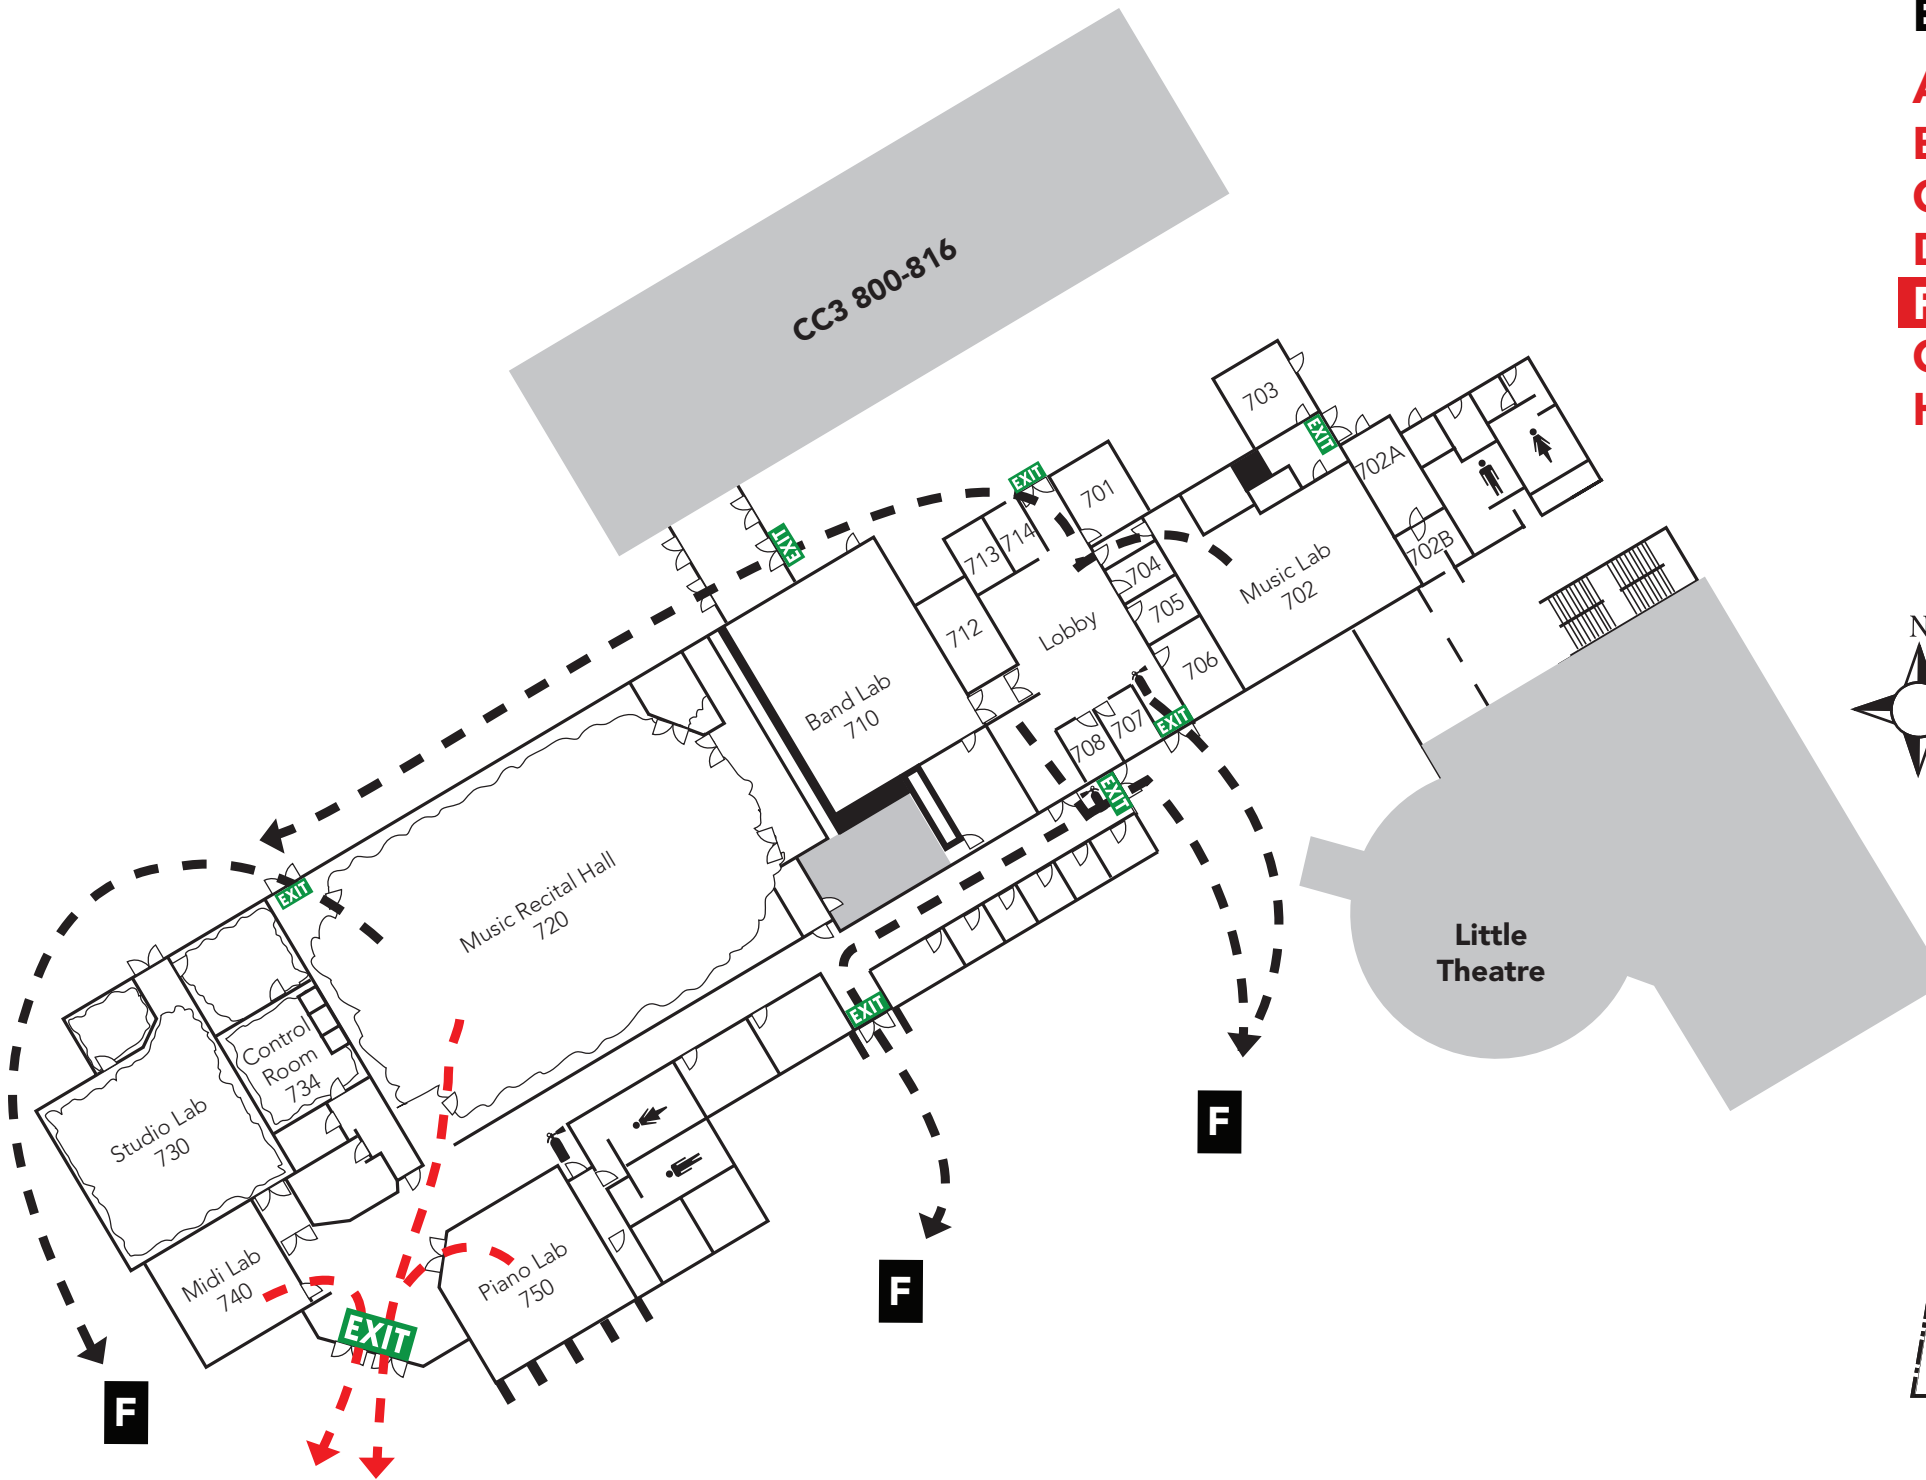

# Evacuation Assembly Sites

- A** – Marquee on East Leland Road
- B** – Walkway at Lot A on East Leland Road
- C** – Walkway between baseball and softball fields at Los Medanos Drive
- D** – Sloped area west of Lot B
- F** – Area west of Lot C
- G** – Northeast corner of lake
- H** – Lower end of amphitheater

**F**  
Continue to area west of Lot C

**LOS MEDANOS COLLEGE**  
COLLEGE COMPLEX  
FLOOR 3 - MUSIC  
2700 East Leland Rd., Pittsburg CA

**KEY**

	= Maintenance Closet		= Restroom
	= Elevator		= Fire Extinguisher