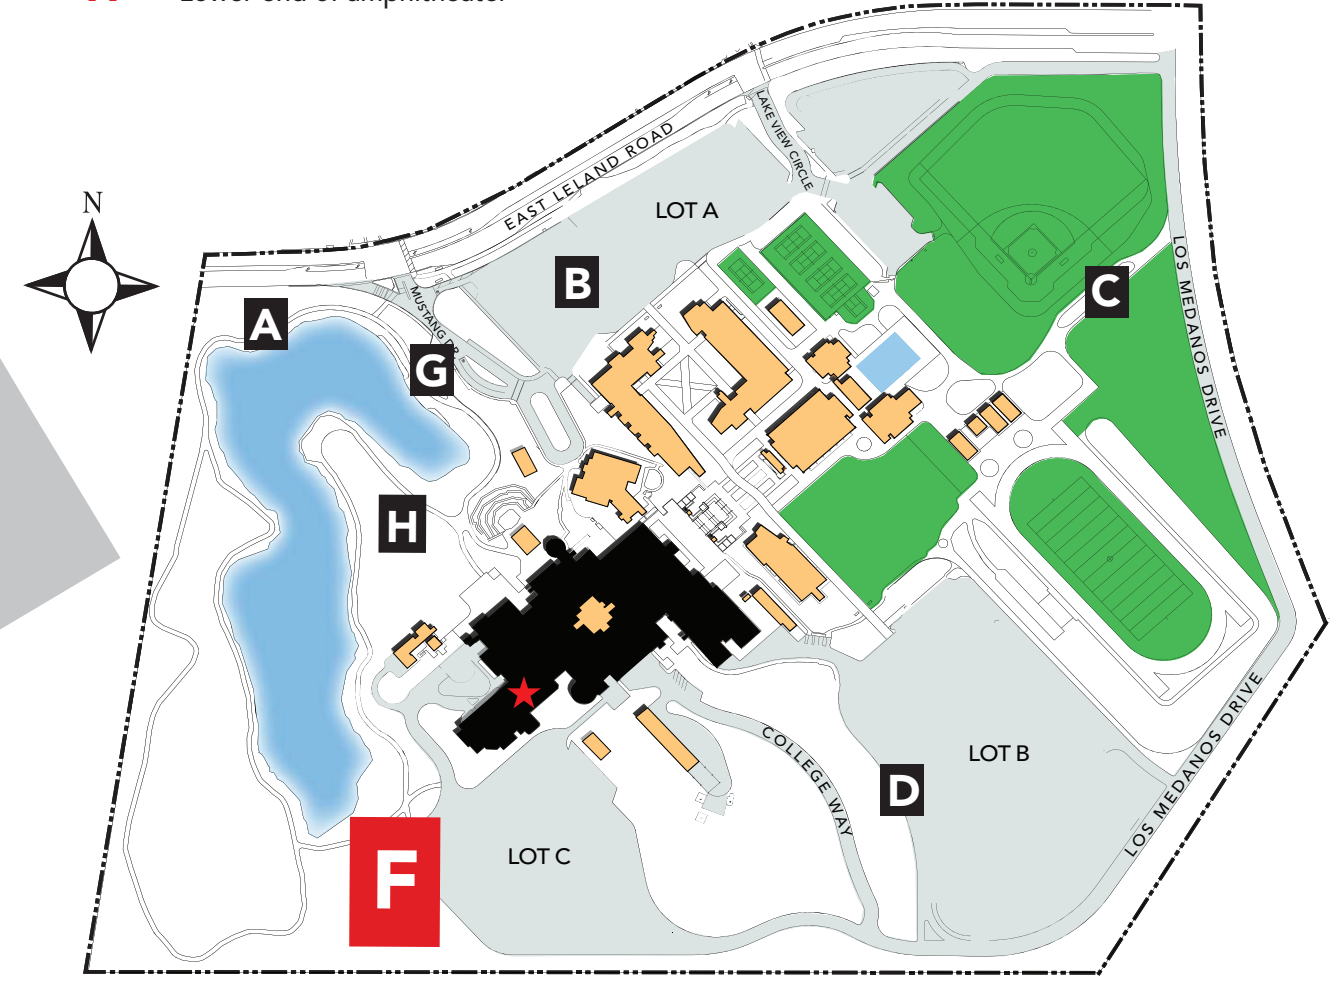

# Evacuation Assembly Sites

- A** – Marquee on East Leland Road
- B** – Walkway at Lot A on East Leland Road
- C** – Walkway between baseball and softball fields at Los Medanos Drive
- D** – Sloped area west of Lot B
- F** – Area west of Lot C
- G** – Northeast corner of lake
- H** – Lower end of amphitheater

**F**  
Continue to area west of Lot C

**LOS MEDANOS COLLEGE**  
COLLEGE COMPLEX  
FLOOR 3 - MUSIC  
2700 East Leland Rd., Pittsburg CA

**KEY**

	= Maintenance Closet		= Restroom
	= Elevator		= Fire Extinguisher