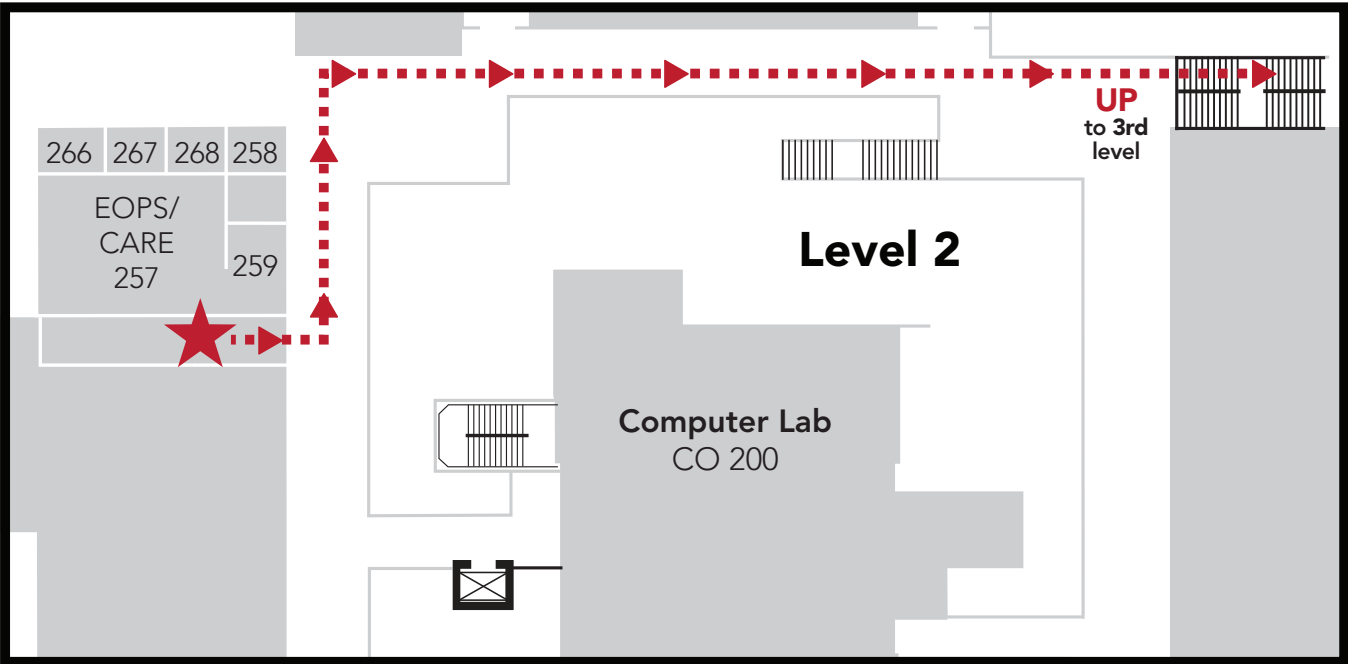

EOPS/CARE/CalWORKs HAS MOVED

Come visit us in our new location in the Student Services Center – Level 4

OLD LOCATION

1 | LEVEL 2
Take the stairs or the Elevator to Level 3

LEVEL 4
Walk towards the Student Services building. Enter through front doors, walk through the building to the stairs or elevator. Go to Level 4.
Follow the path to the new EOPS/CARE/CalWORKs office.