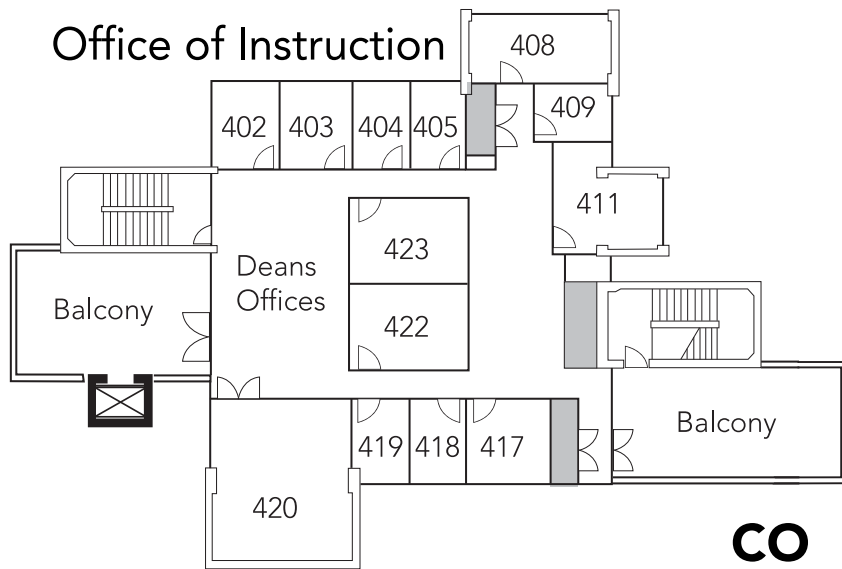

Los Medanos College

CO&CC Level 4 of College Complex

2700 E. Leland Road Pittsburg, CA 94565

www.losmedanos.edu | 925-439-2181

KEY

- = Storage area - off limits
- = Elevator
- = Restroom