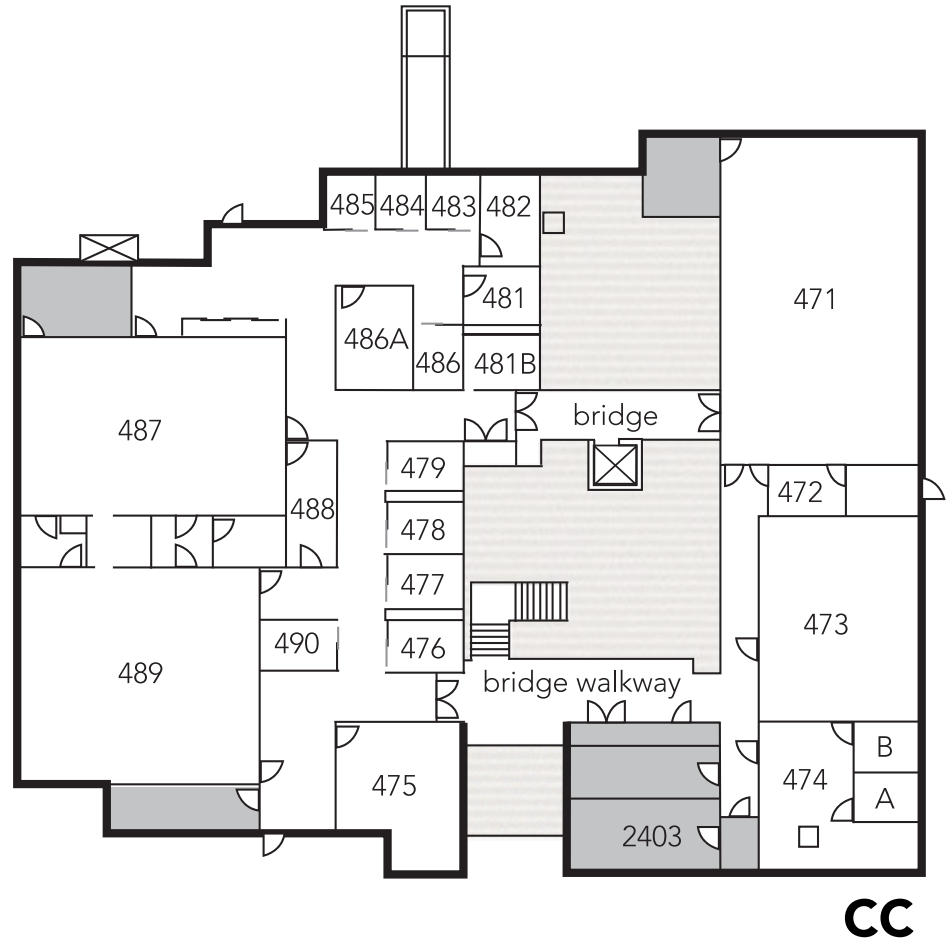

Los Medanos College

CO&CC Level 4 of College Complex

2700 E. Leland Road Pittsburg, CA 94565

www.losmedanos.edu | 925-439-2181

KEY

- = Storage area - off limits
- = Elevator
- = Restroom