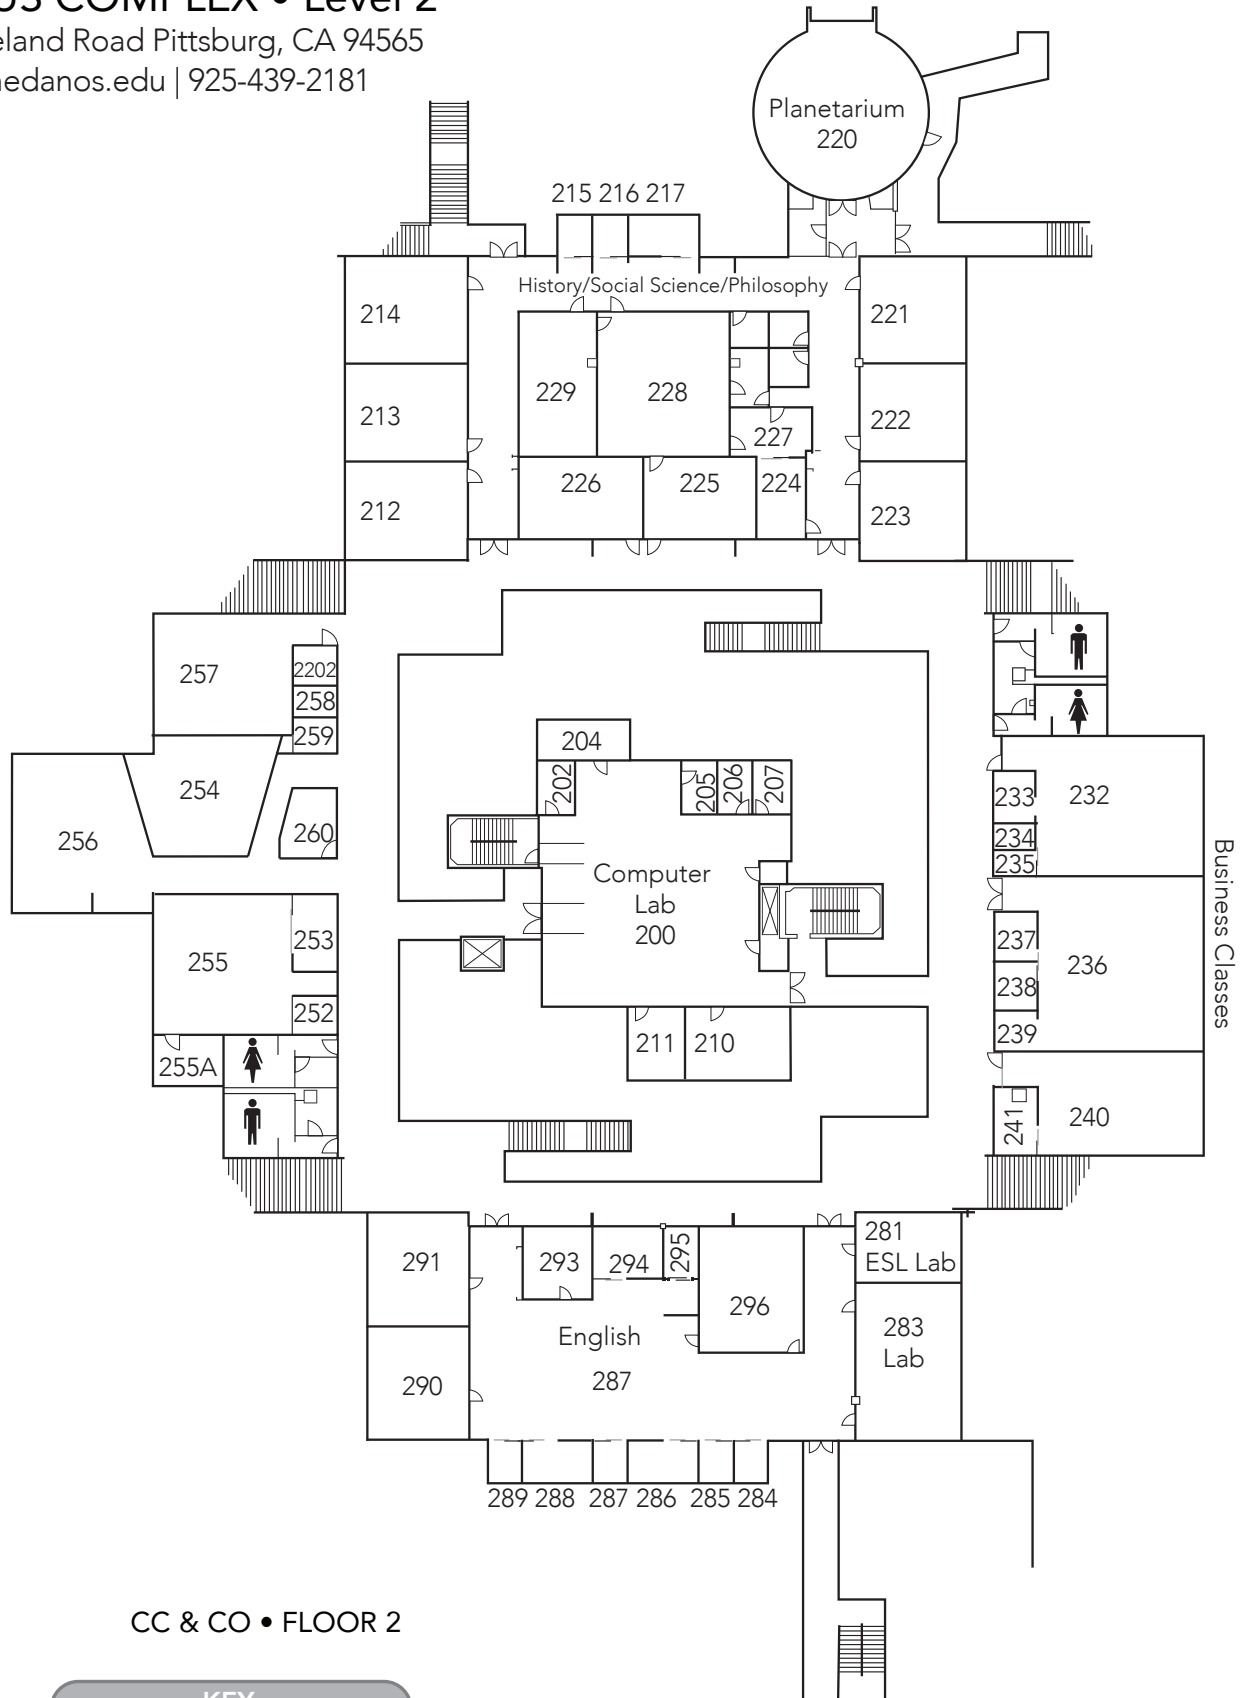

Los Medanos College

CAMPUS COMPLEX • Level 2

2700 E. Leland Road Pittsburg, CA 94565

www.losmedanos.edu | 925-439-2181

CC & CO • FLOOR 2

KEY

- = Maintenance Closet
- = Elevator
- = Restroom

Note: The center of the complex room numbers begin with CO. The outer area of the complex begins with CC.