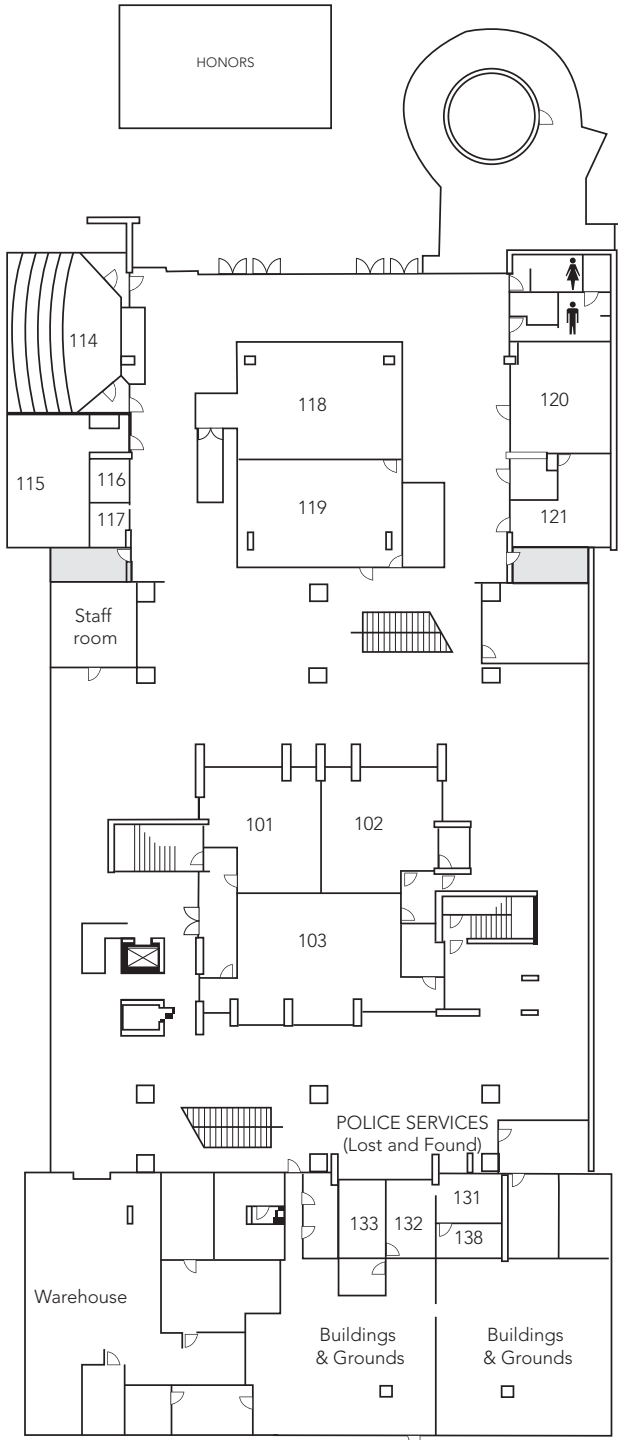

Los Medanos College

CAMPUS COMPLEX • Level 1 & 2

2700 E. Leland Road Pittsburg, CA 94565

www.losmedanos.edu | 925-439-2181

CC & CO • FLOOR 1

CC & CO • FLOOR 2

KEY

-  = Maintenance Closet
-  = Elevator
-  = Restroom

Note: The center of the complex room numbers begin with CO. The outer area of the complex begins with CC.