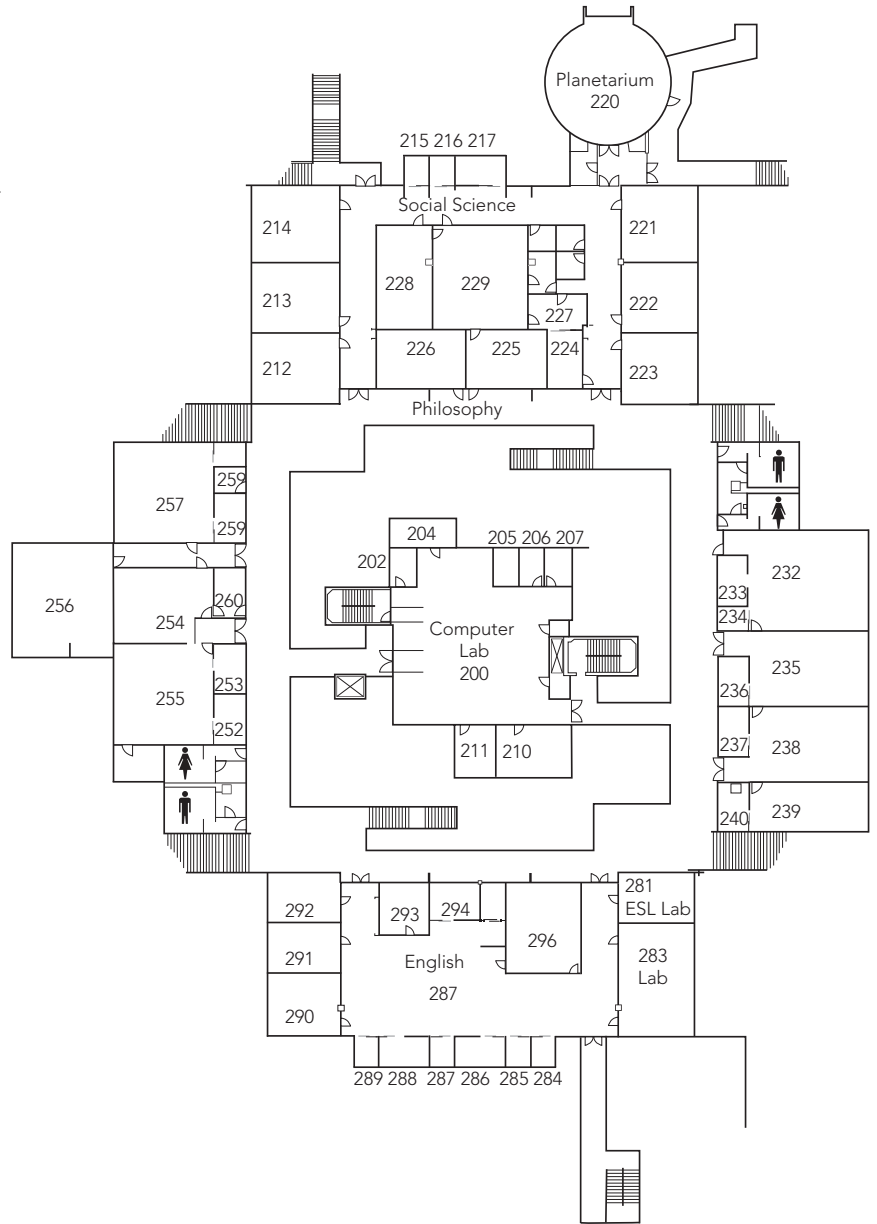

Los Medanos College

CAMPUS COMPLEX • Level 1 & 2

2700 E. Leland Road Pittsburg, CA 94565

www.losmedanos.edu | 925-439-2181

CC & CO • FLOOR 1

CC & CO • FLOOR 2

KEY

-  = Maintenance Closet
-  = Elevator
-  = Restroom

Note: The center of the complex room numbers begin with CO. The outer area of the complex begins with CC.