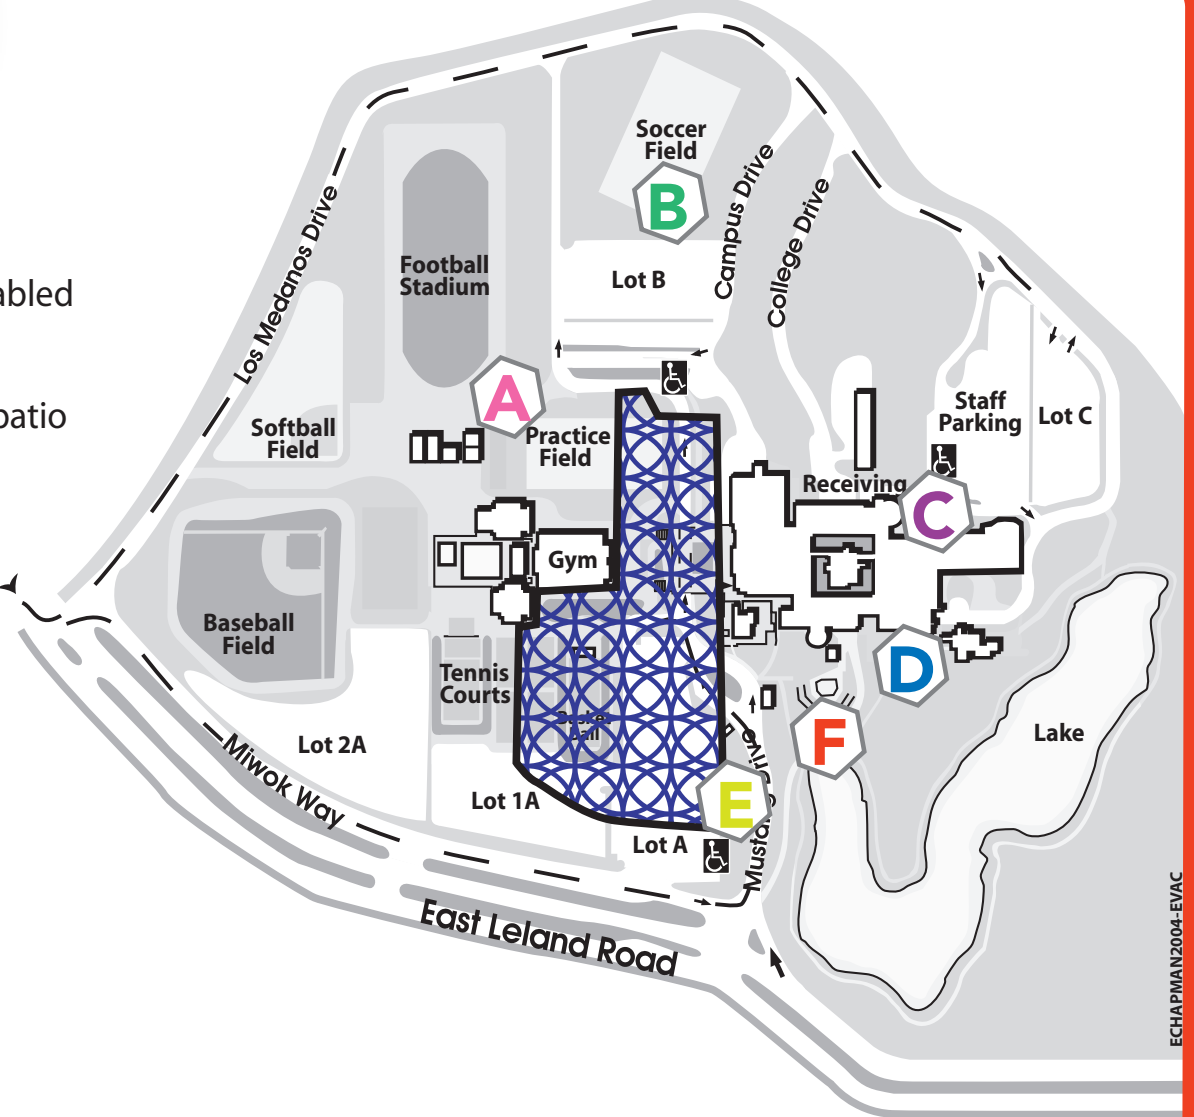

Evacuation Assembly Sites

- A** - Practice field by gymnasium
- B** - Soccer field
- C** - Lot C - unpaved area behind disabled student bus stop
- D** - Lawn area adjacent to cafeteria patio
- E** - Lawn area between Child Study Center entrance & parking lot A
- F** - Level I – Top of walkway above amphitheater

 construction zone

LEVEL 1

FRONT CAMPUS

LEVEL 2