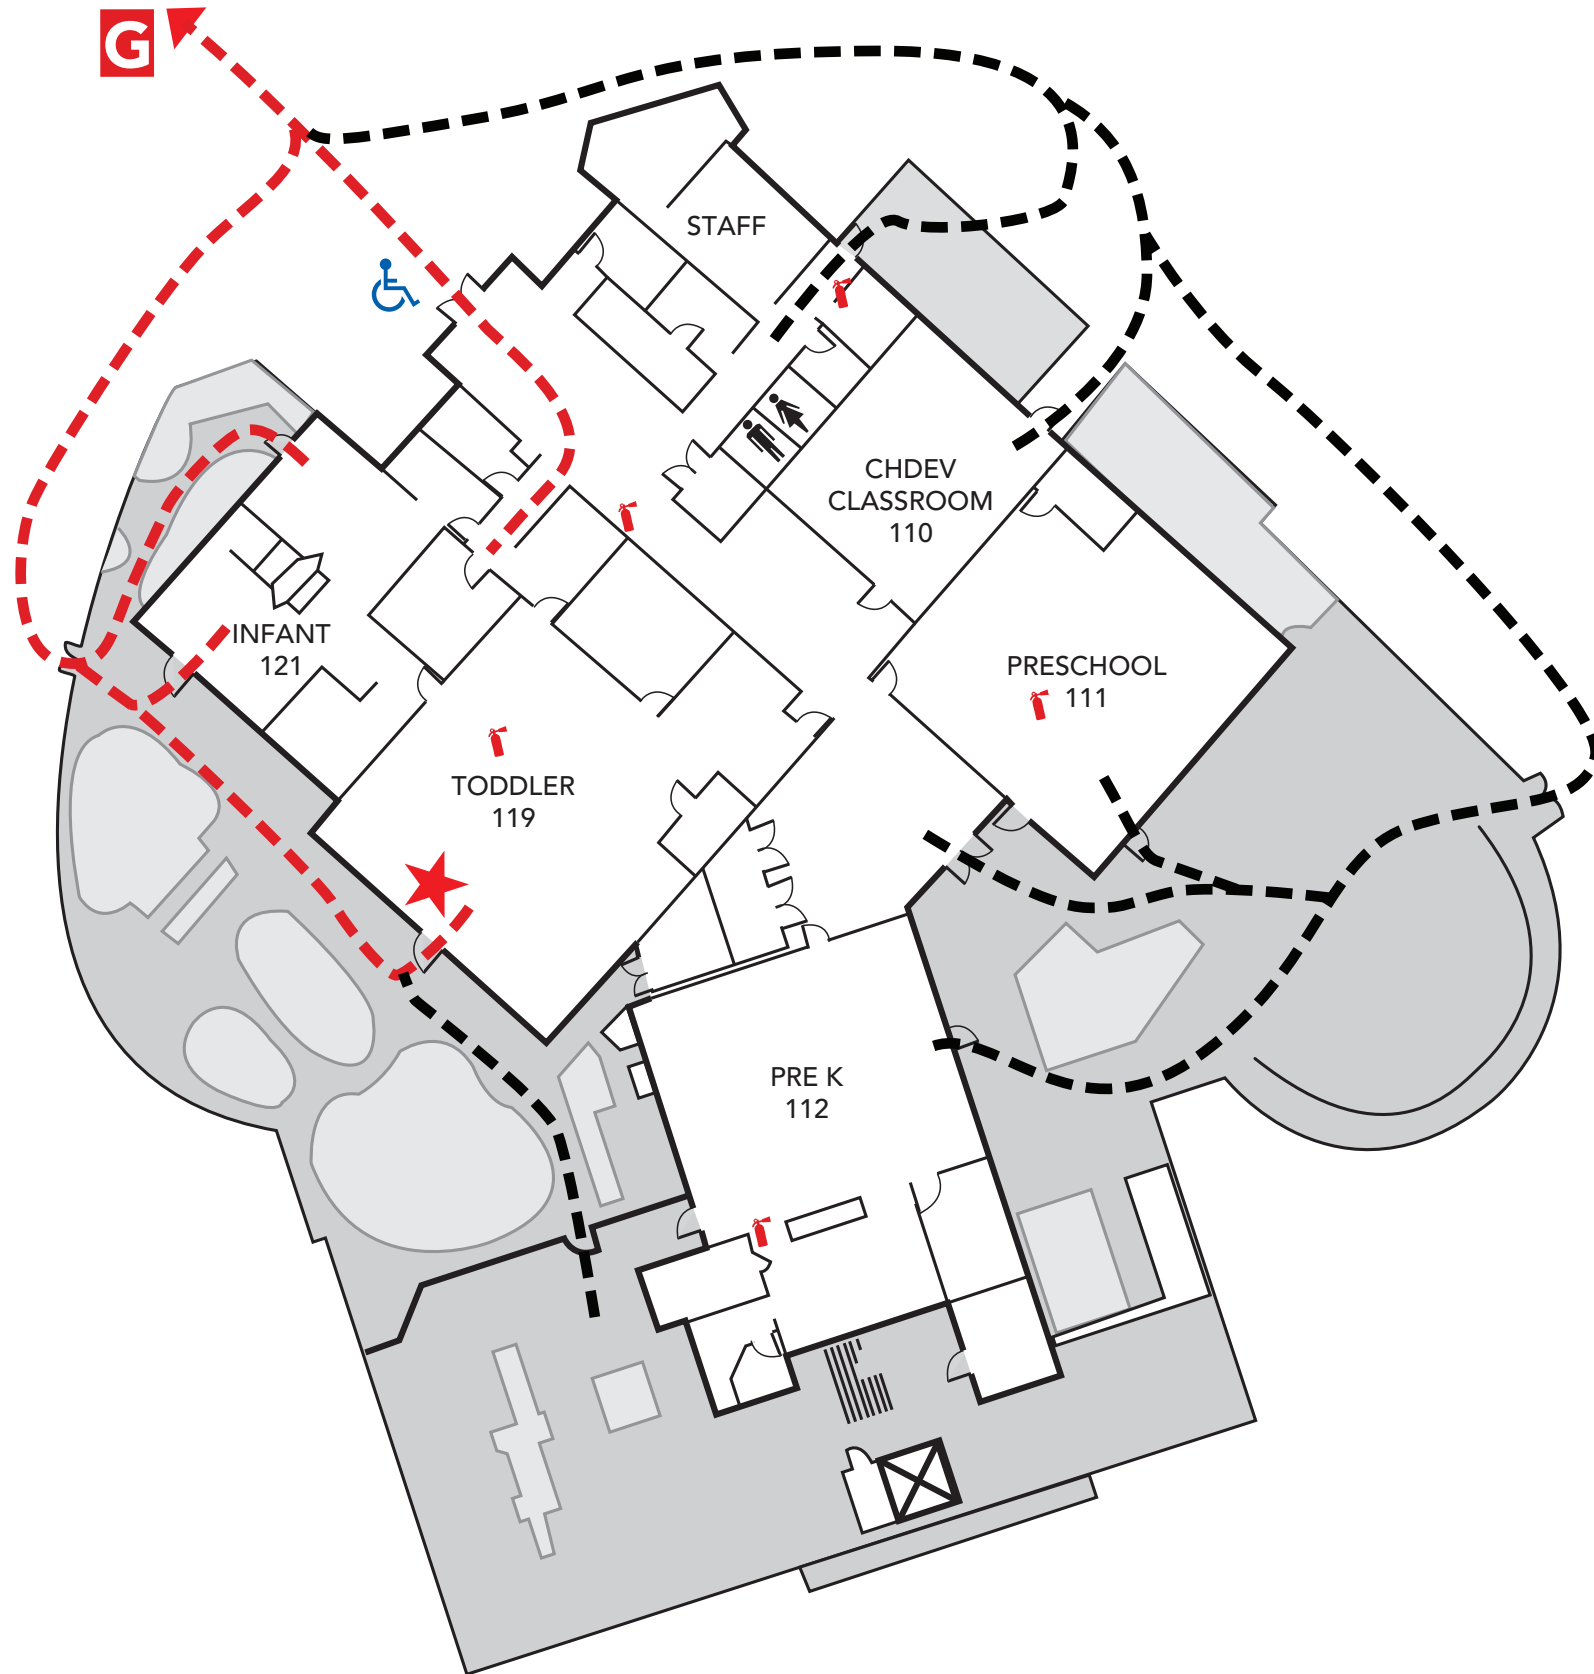

LOS MEDANOS COLLEGE

CHILD DEVELOPMENT

2700 East Leland Rd., Pittsburg CA

Evacuation Assembly Sites

- A** – Marquee on East Leland Road
- B** – Walkway at Lot A on East Leland Road
- C** – Walkway between baseball and softball fields at Los Medanos Drive
- D** – Sloped area west of Lot B
- E** – Sloped area west of College Way
- F** – Area west of Lot C
- G** – Northeast corner of lake (Child Development only)
- H** – Lower end of amphitheater

CHILD DEVELOPMENT

2700 East Leland Rd., Pittsburg CA

Evacuation Assembly Sites

- A** – Marquee on East Leland Road
- B** – Walkway at Lot A on East Leland Road
- C** – Walkway between baseball and softball fields at Los Medanos Drive
- D** – Sloped area west of Lot B
- E** – Sloped area west of College Way
- F** – Area west of Lot C
- G** – Northeast corner of lake (Child Development only)
- H** – Lower end of amphitheater