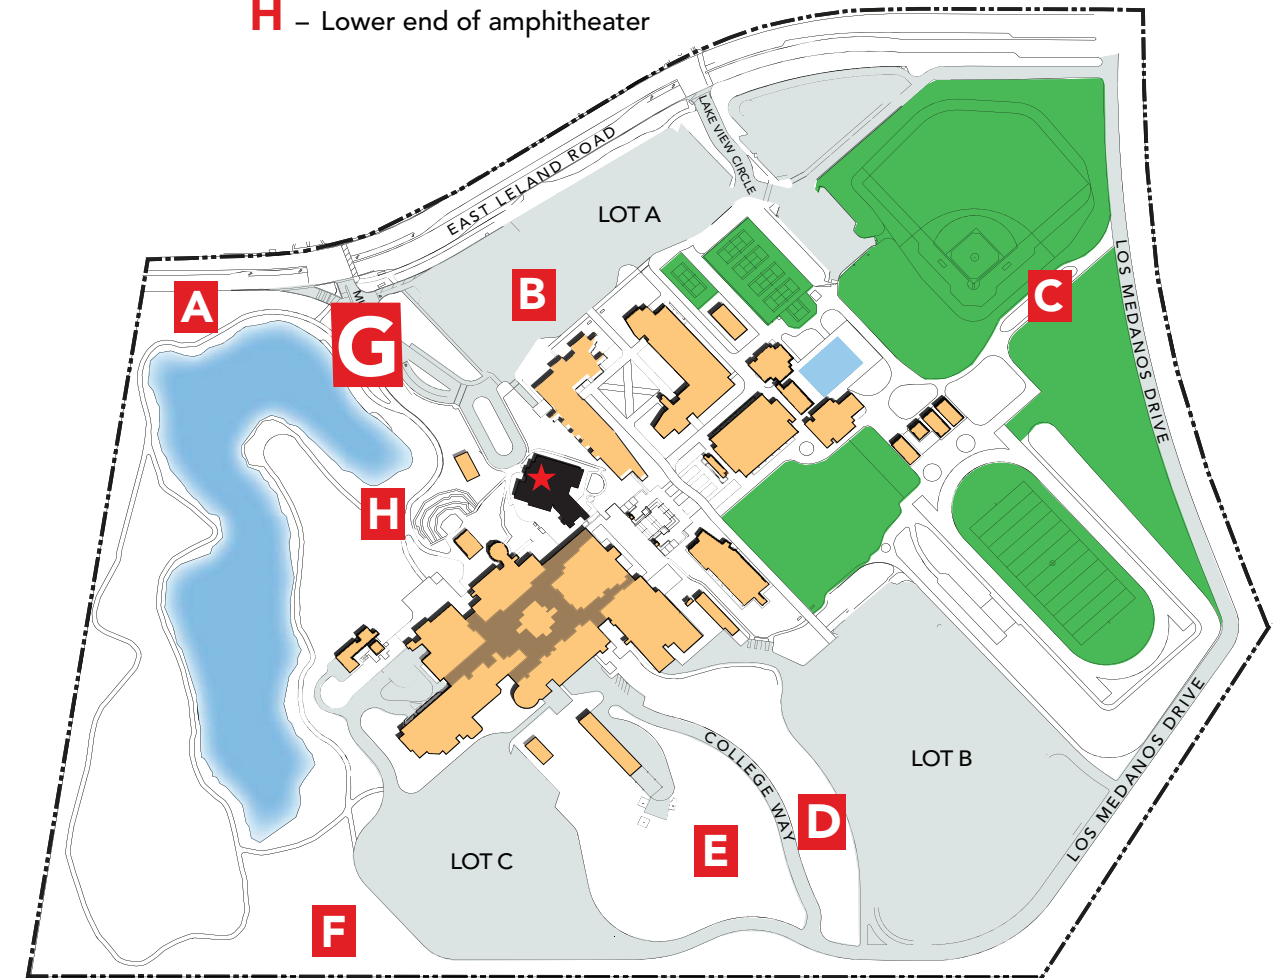

CHILD DEVELOPMENT

2700 East Leland Rd., Pittsburg CA

Evacuation Assembly Sites

- A** – Marquee on East Leland Road
- B** – Walkway at Lot A on East Leland Road
- C** – Walkway between baseball and softball fields at Los Medanos Drive
- D** – Sloped area west of Lot B
- E** – Sloped area west of College Way
- F** – Area west of Lot C
- G** – Northeast corner of lake (Child Development only)
- H** – Lower end of amphitheater