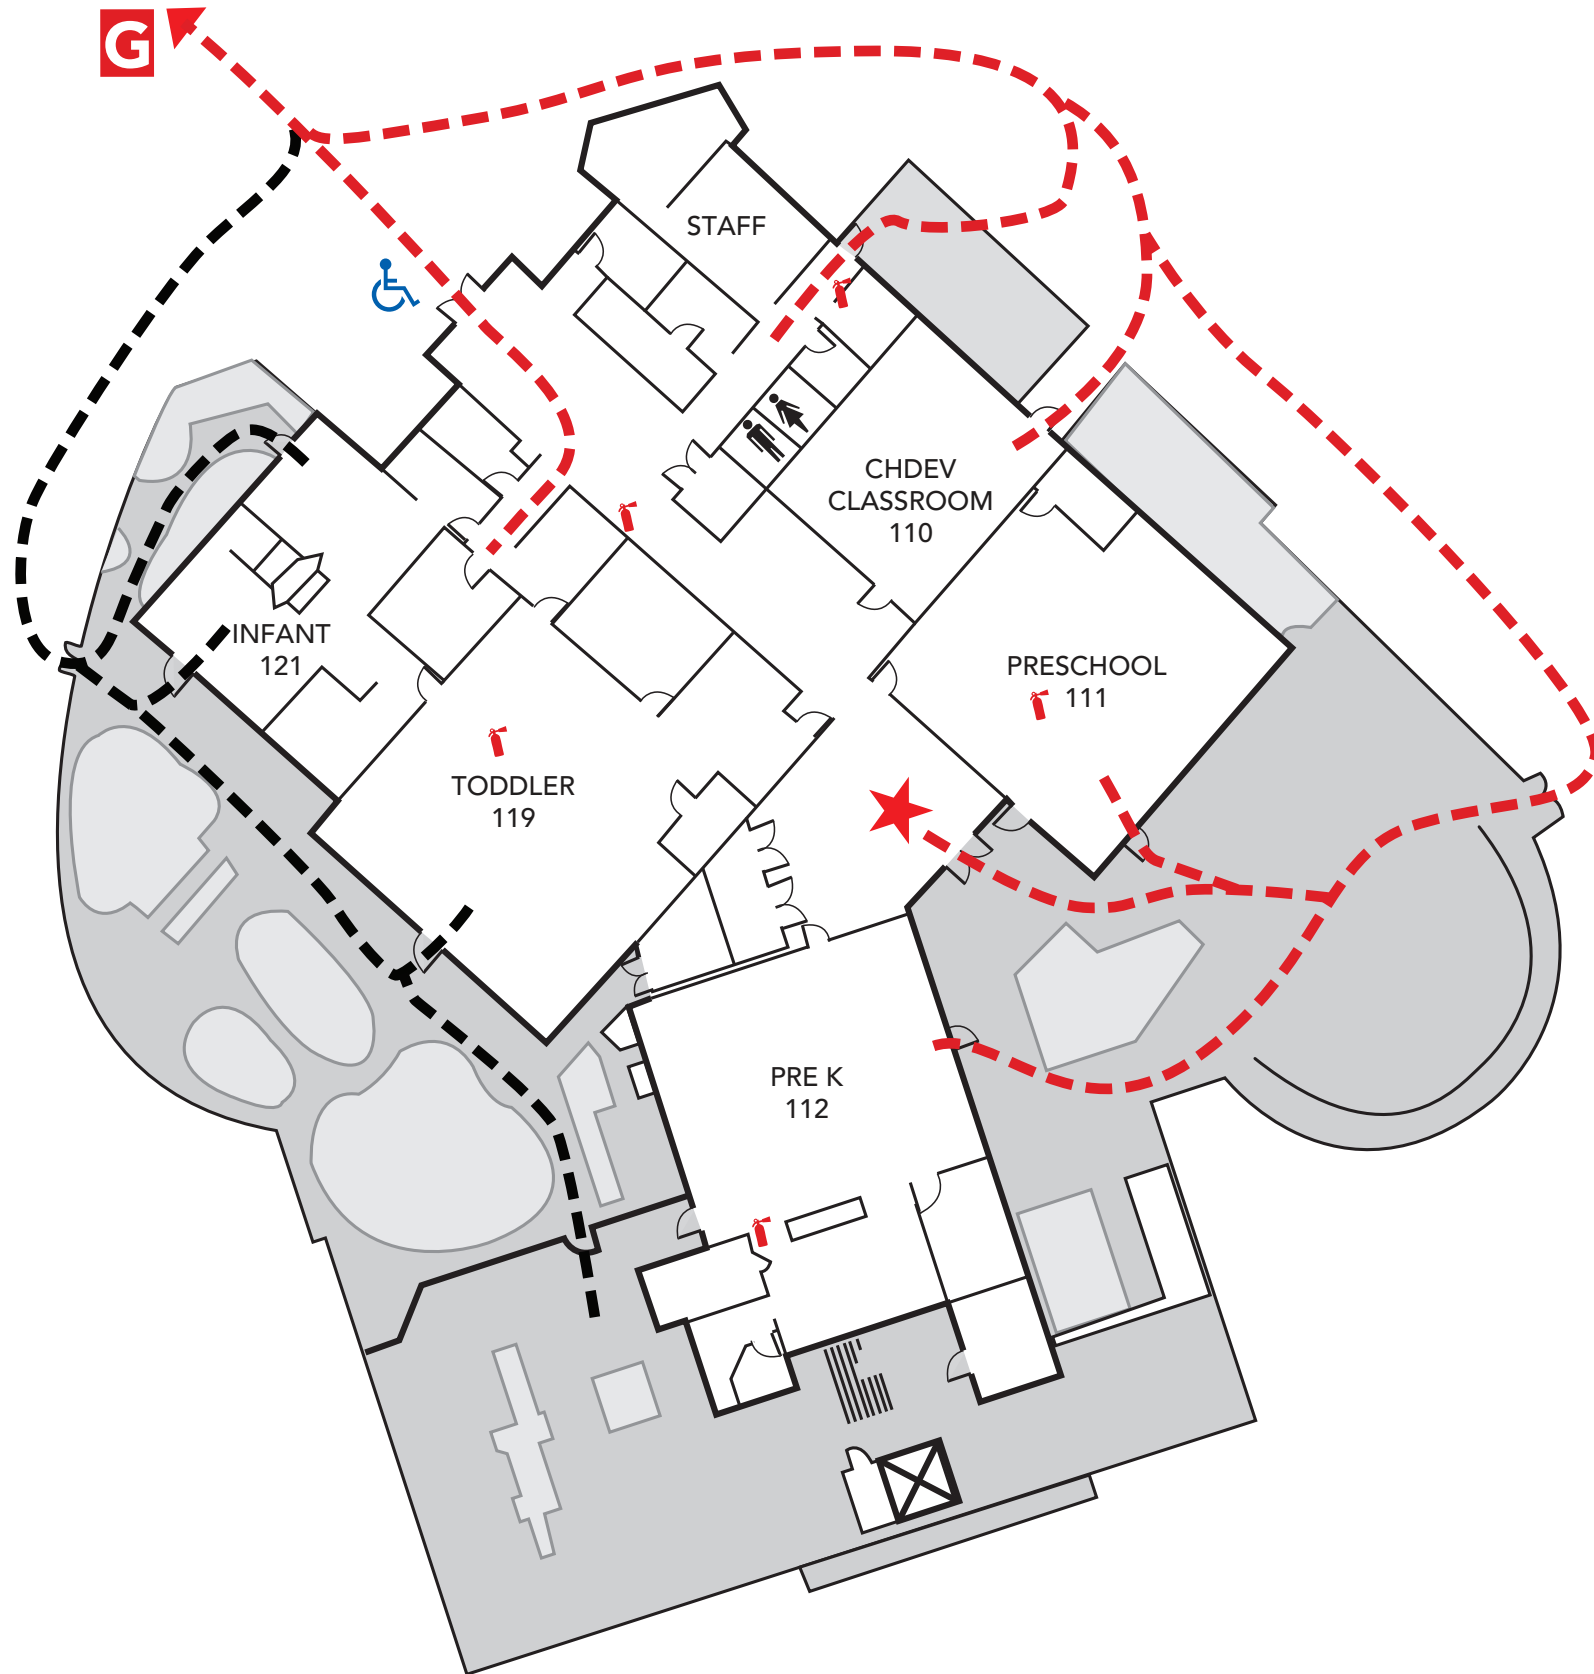

LOS MEDANOS COLLEGE

CHILD DEVELOPMENT

2700 East Leland Rd., Pittsburg CA

Evacuation Assembly Sites

- A** – Marquee on East Leland Road
- B** – Walkway at Lot A on East Leland Road
- C** – Walkway between baseball and softball fields at Los Medanos Drive
- D** – Sloped area west of Lot B
- E** – Sloped area west of College Way
- F** – Area west of Lot C
- G** – Northeast corner of lake (Child Development only)
- H** – Lower end of amphitheater

CHILD DEVELOPMENT

2700 East Leland Rd., Pittsburg CA

Evacuation Assembly Sites

- A** – Marquee on East Leland Road
- B** – Walkway at Lot A on East Leland Road
- C** – Walkway between baseball and softball fields at Los Medanos Drive
- D** – Sloped area west of Lot B
- E** – Sloped area west of College Way
- F** – Area west of Lot C
- G** – Northeast corner of lake (Child Development only)
- H** – Lower end of amphitheater