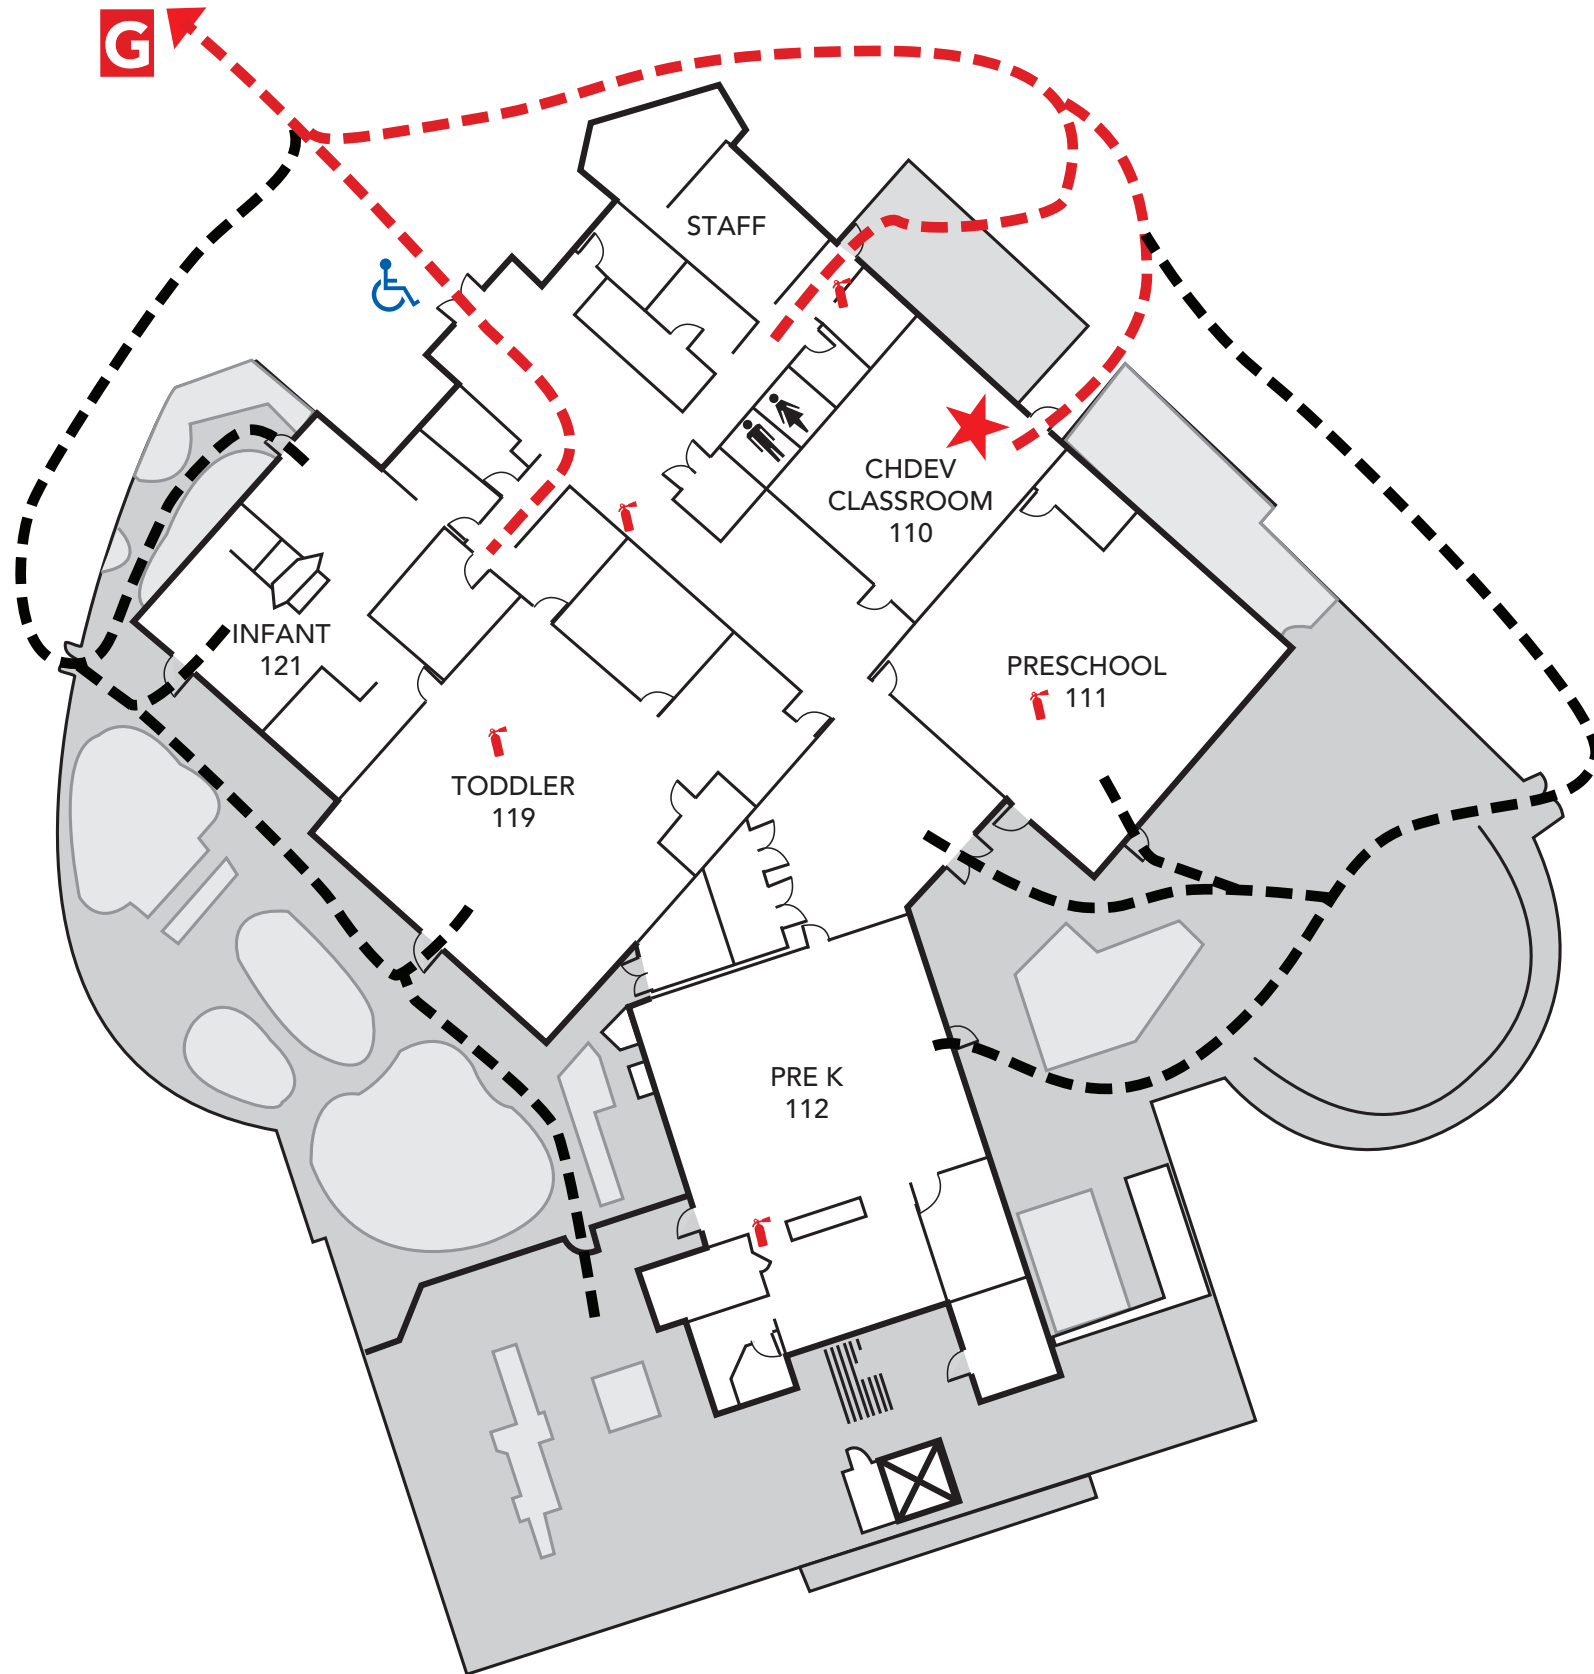

CHILD DEVELOPMENT

2700 East Leland Rd., Pittsburg CA

Evacuation Assembly Sites

- A** – Marquee on East Leland Road
- B** – Walkway at Lot A on East Leland Road
- C** – Walkway between baseball and softball fields at Los Medanos Drive
- D** – Sloped area west of Lot B
- E** – Sloped area west of College Way
- F** – Area west of Lot C
- G** – Northeast corner of lake (Child Development only)
- H** – Lower end of amphitheater