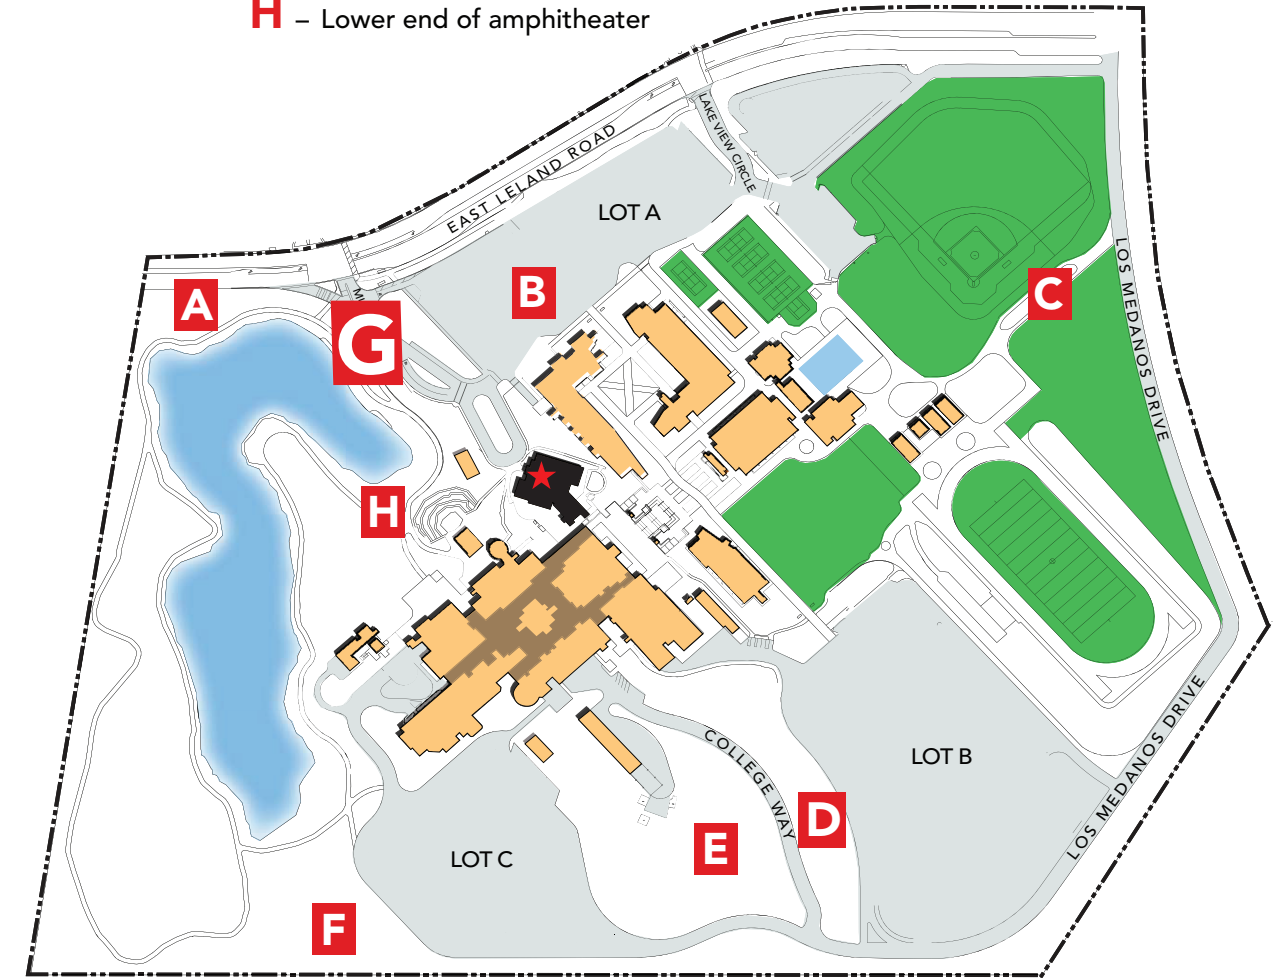

CHILD DEVELOPMENT

2700 East Leland Rd., Pittsburg CA

Evacuation Assembly Sites

- A** – Marquee on East Leland Road
- B** – Walkway at Lot A on East Leland Road
- C** – Walkway between baseball and softball fields at Los Medanos Drive
- D** – Sloped area west of Lot B
- E** – Sloped area west of College Way
- F** – Area west of Lot C
- G** – Northeast corner of lake (Child Development only)
- H** – Lower end of amphitheater