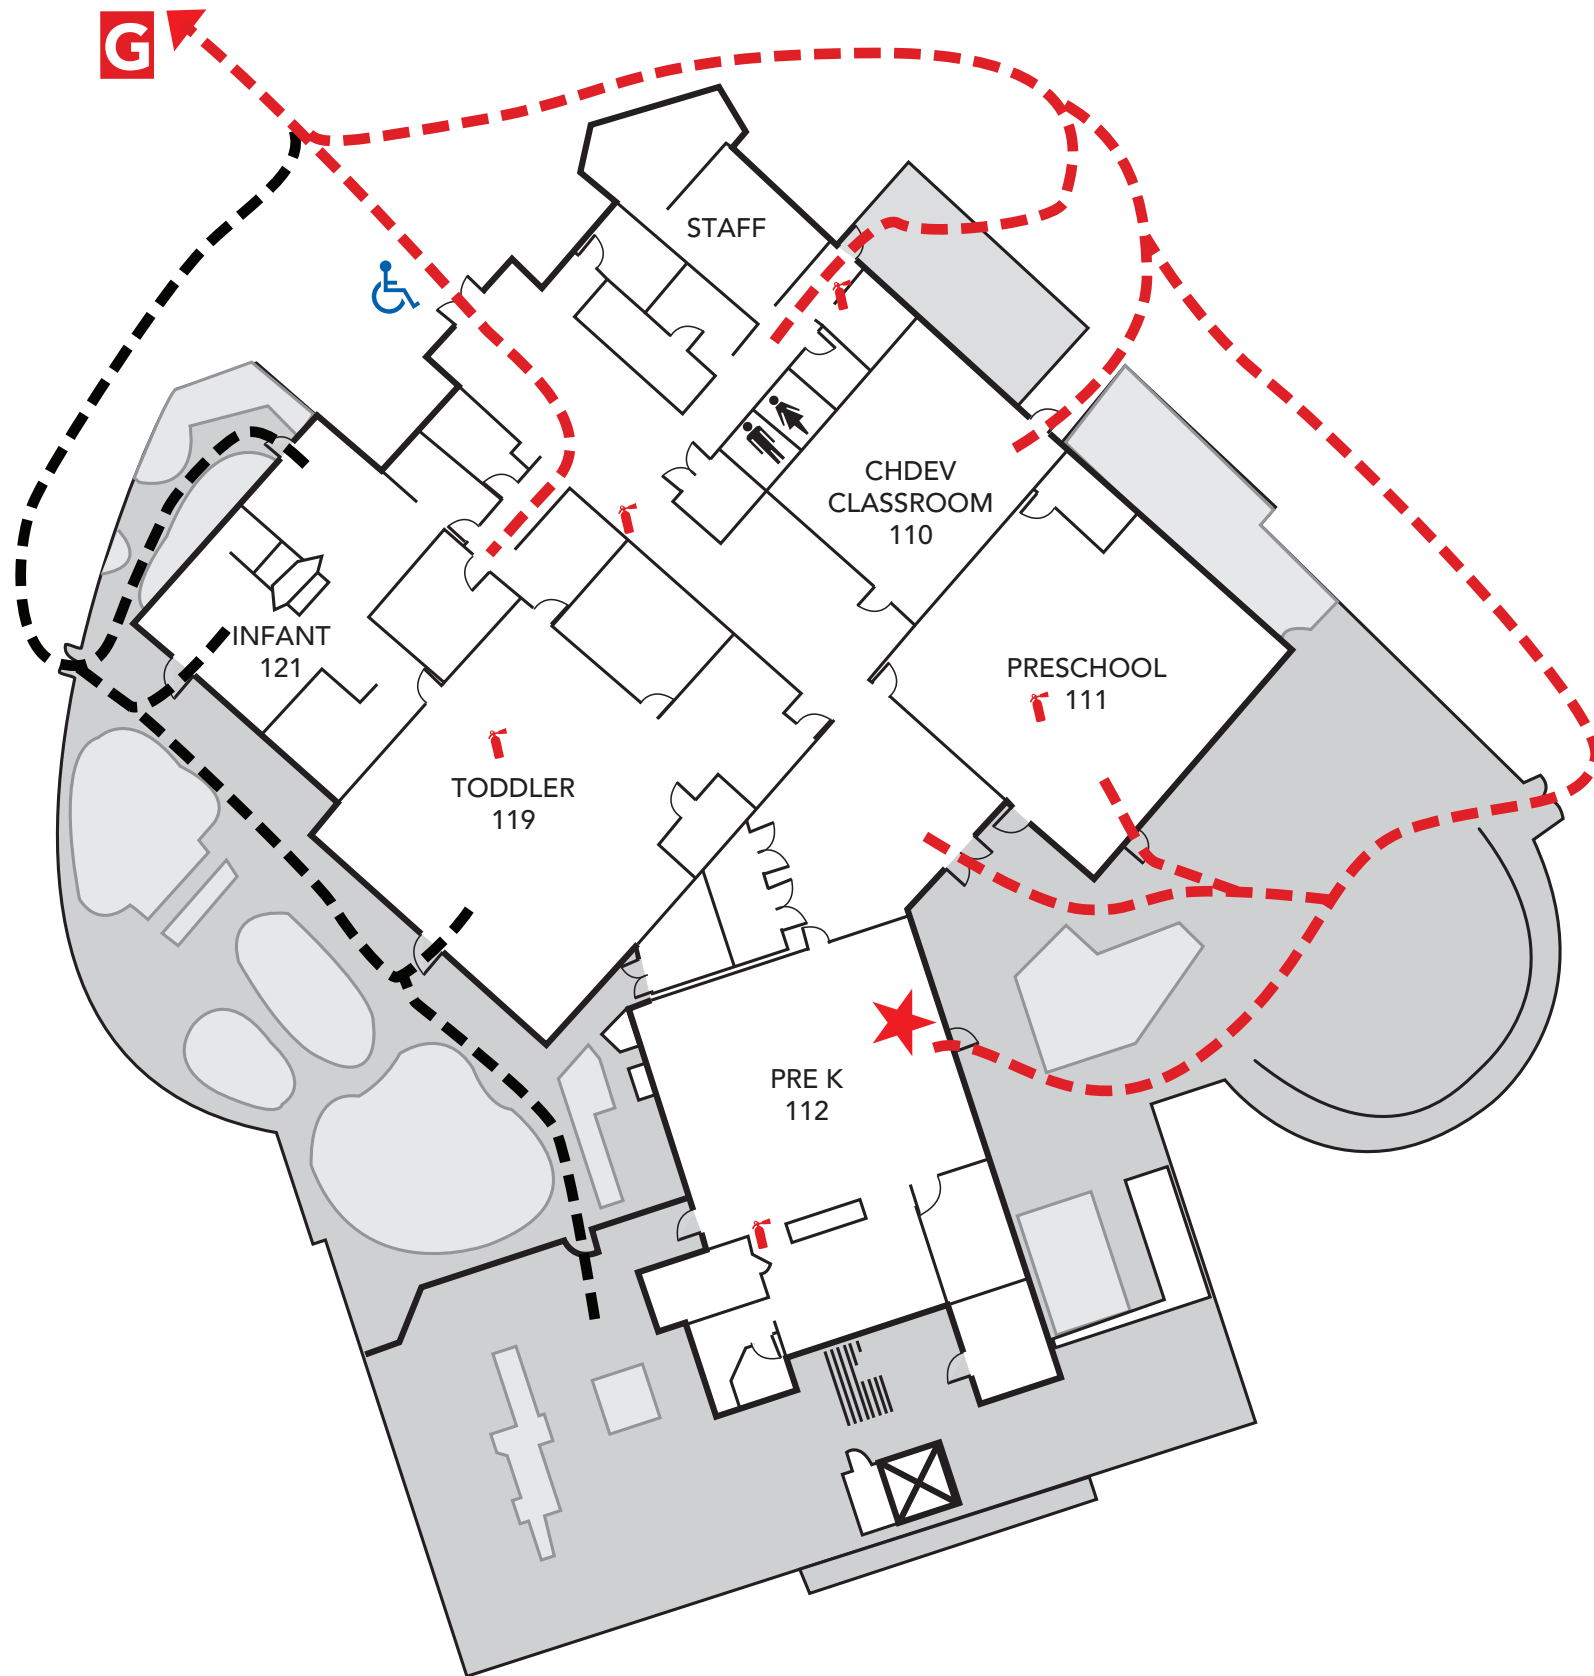

CHILD DEVELOPMENT

2700 East Leland Rd., Pittsburg CA

Evacuation Assembly Sites

- A** – Marquee on East Leland Road
- B** – Walkway at Lot A on East Leland Road
- C** – Walkway between baseball and softball fields at Los Medanos Drive
- D** – Sloped area west of Lot B
- E** – Sloped area west of College Way
- F** – Area west of Lot C
- G** – Northeast corner of lake (Child Development only)
- H** – Lower end of amphitheater