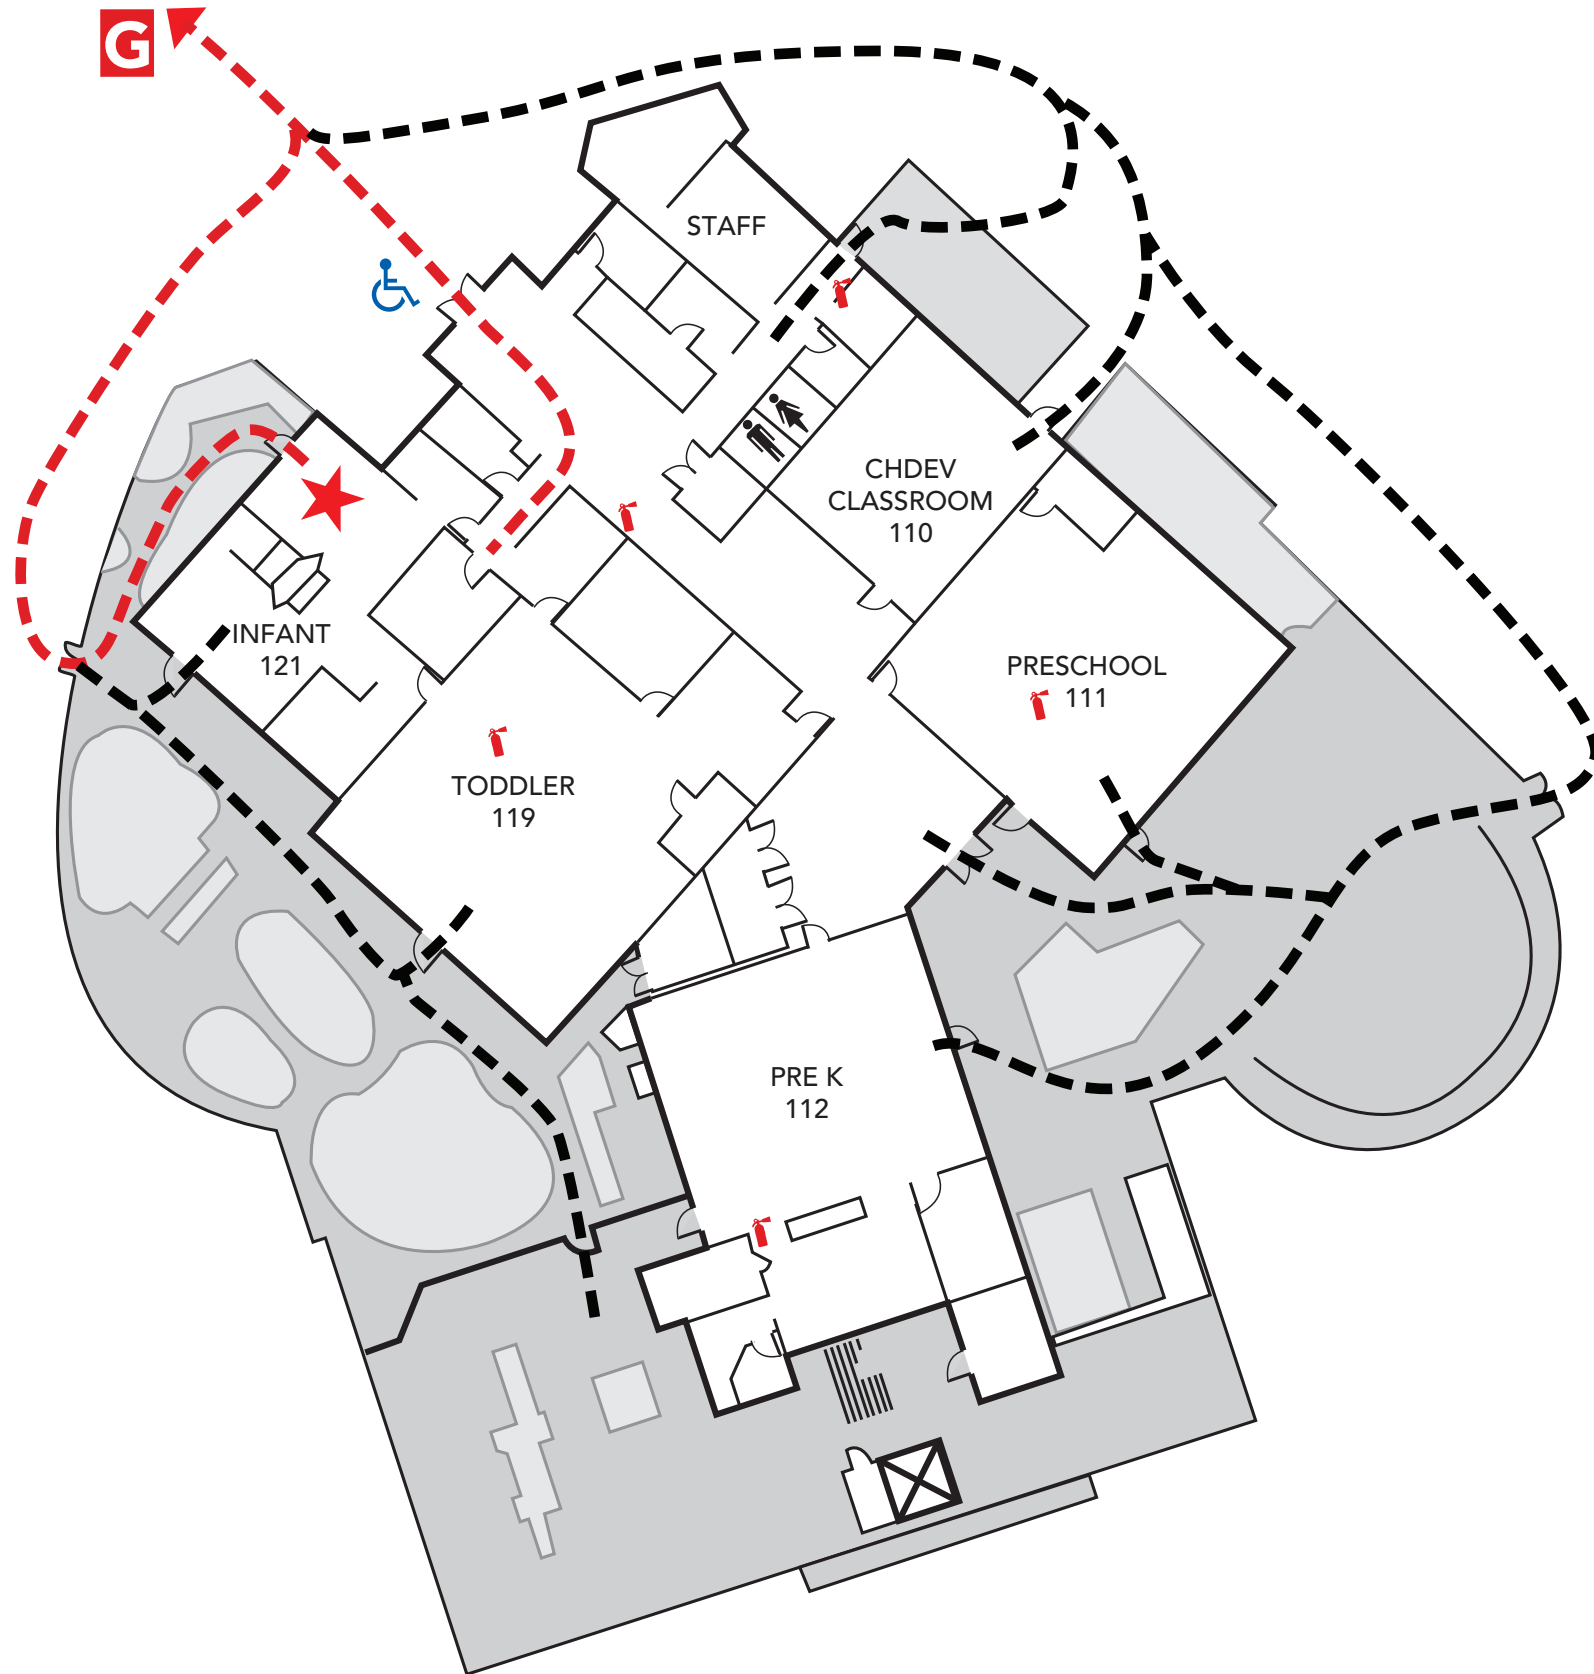

LOS MEDANOS COLLEGE

CHILD DEVELOPMENT

2700 East Leland Rd., Pittsburg CA

Evacuation Assembly Sites

- A** – Marquee on East Leland Road
- B** – Walkway at Lot A on East Leland Road
- C** – Walkway between baseball and softball fields at Los Medanos Drive
- D** – Sloped area west of Lot B
- E** – Sloped area west of College Way
- F** – Area west of Lot C
- G** – Northeast corner of lake (Child Development only)
- H** – Lower end of amphitheater

CHILD DEVELOPMENT

2700 East Leland Rd., Pittsburg CA

Evacuation Assembly Sites

- A** – Marquee on East Leland Road
- B** – Walkway at Lot A on East Leland Road
- C** – Walkway between baseball and softball fields at Los Medanos Drive
- D** – Sloped area west of Lot B
- E** – Sloped area west of College Way
- F** – Area west of Lot C
- G** – Northeast corner of lake (Child Development only)
- H** – Lower end of amphitheater