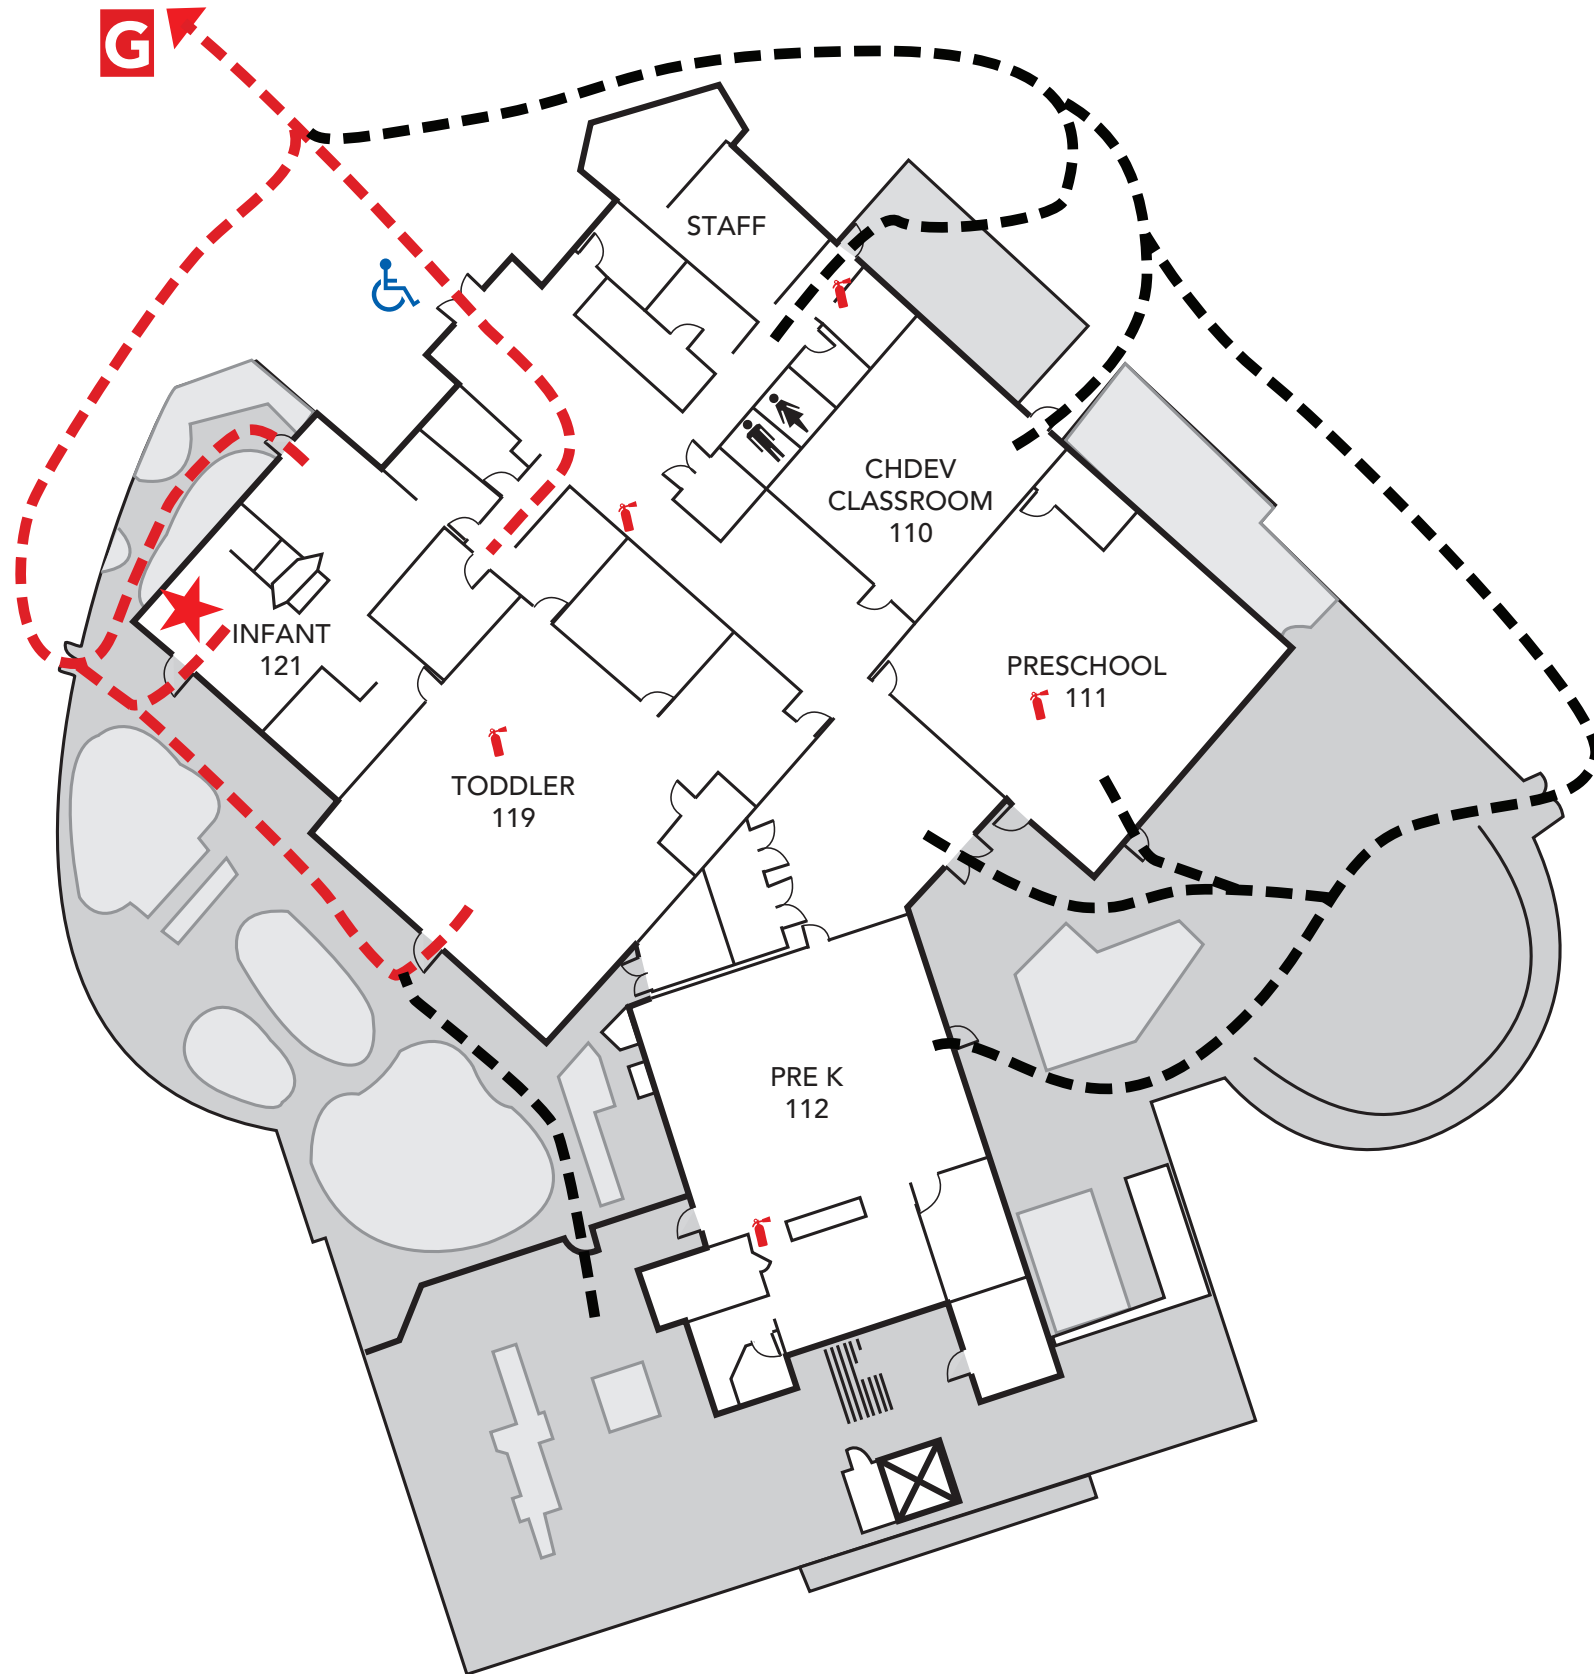

LOS MEDANOS COLLEGE

CHILD DEVELOPMENT

2700 East Leland Rd., Pittsburg CA

Evacuation Assembly Sites

- A** – Marquee on East Leland Road
- B** – Walkway at Lot A on East Leland Road
- C** – Walkway between baseball and softball fields at Los Medanos Drive
- D** – Sloped area west of Lot B
- E** – Sloped area west of College Way
- F** – Area west of Lot C
- G** – Northeast corner of lake (Child Development only)
- H** – Lower end of amphitheater

CHILD DEVELOPMENT

2700 East Leland Rd., Pittsburg CA

Evacuation Assembly Sites

- A** – Marquee on East Leland Road
- B** – Walkway at Lot A on East Leland Road
- C** – Walkway between baseball and softball fields at Los Medanos Drive
- D** – Sloped area west of Lot B
- E** – Sloped area west of College Way
- F** – Area west of Lot C
- G** – Northeast corner of lake (Child Development only)
- H** – Lower end of amphitheater