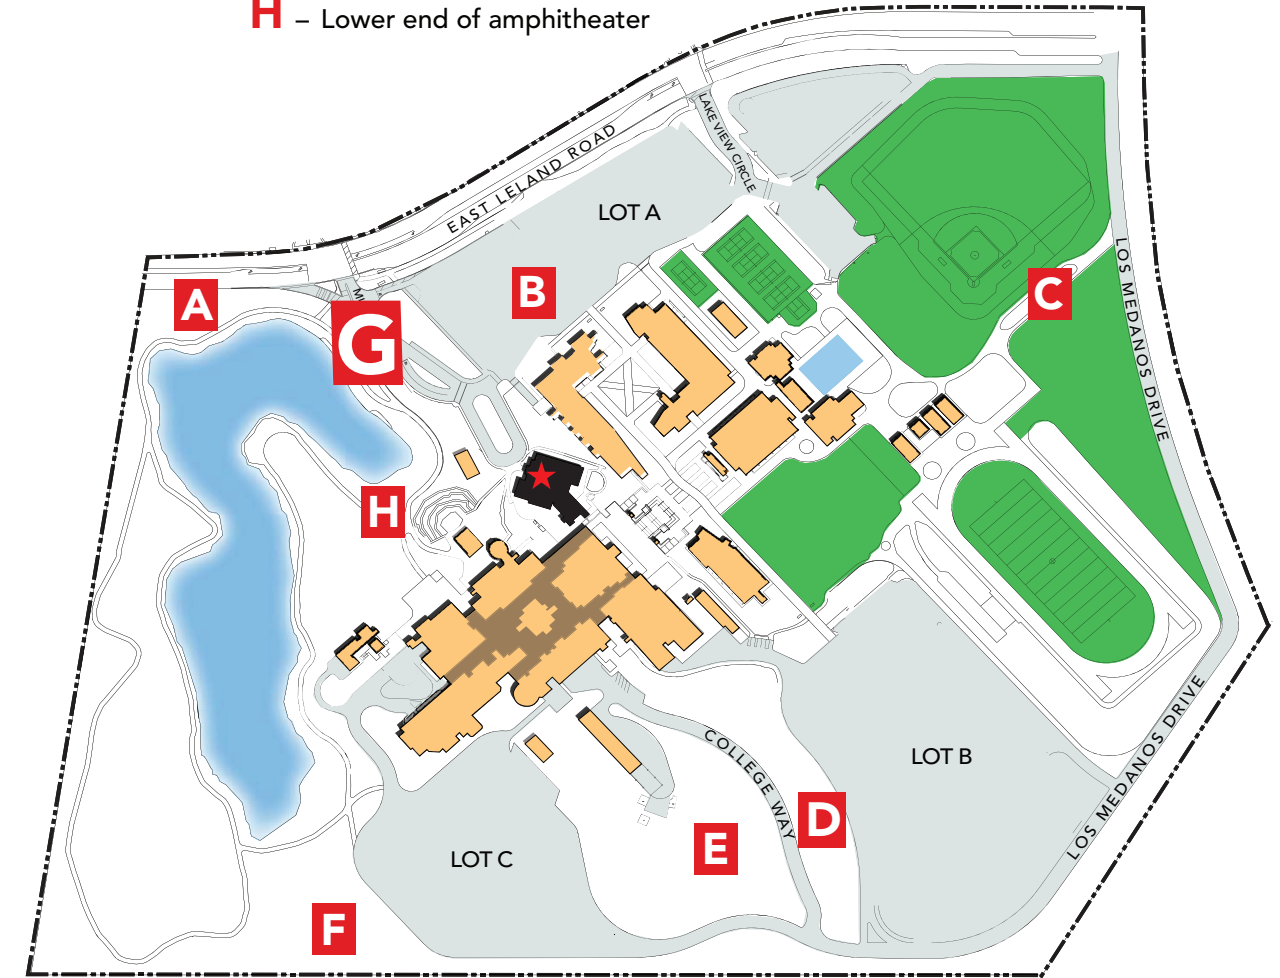

LOS MEDANOS COLLEGE

CHILD DEVELOPMENT

2700 East Leland Rd., Pittsburg CA

Evacuation Assembly Sites

- A** – Marquee on East Leland Road
- B** – Walkway at Lot A on East Leland Road
- C** – Walkway between baseball and softball fields at Los Medanos Drive
- D** – Sloped area west of Lot B
- E** – Sloped area west of College Way
- F** – Area west of Lot C
- G** – Northeast corner of lake (Child Development only)
- H** – Lower end of amphitheater

CHILD DEVELOPMENT

2700 East Leland Rd., Pittsburg CA

Evacuation Assembly Sites

- A** – Marquee on East Leland Road
- B** – Walkway at Lot A on East Leland Road
- C** – Walkway between baseball and softball fields at Los Medanos Drive
- D** – Sloped area west of Lot B
- E** – Sloped area west of College Way
- F** – Area west of Lot C
- G** – Northeast corner of lake (Child Development only)
- H** – Lower end of amphitheater