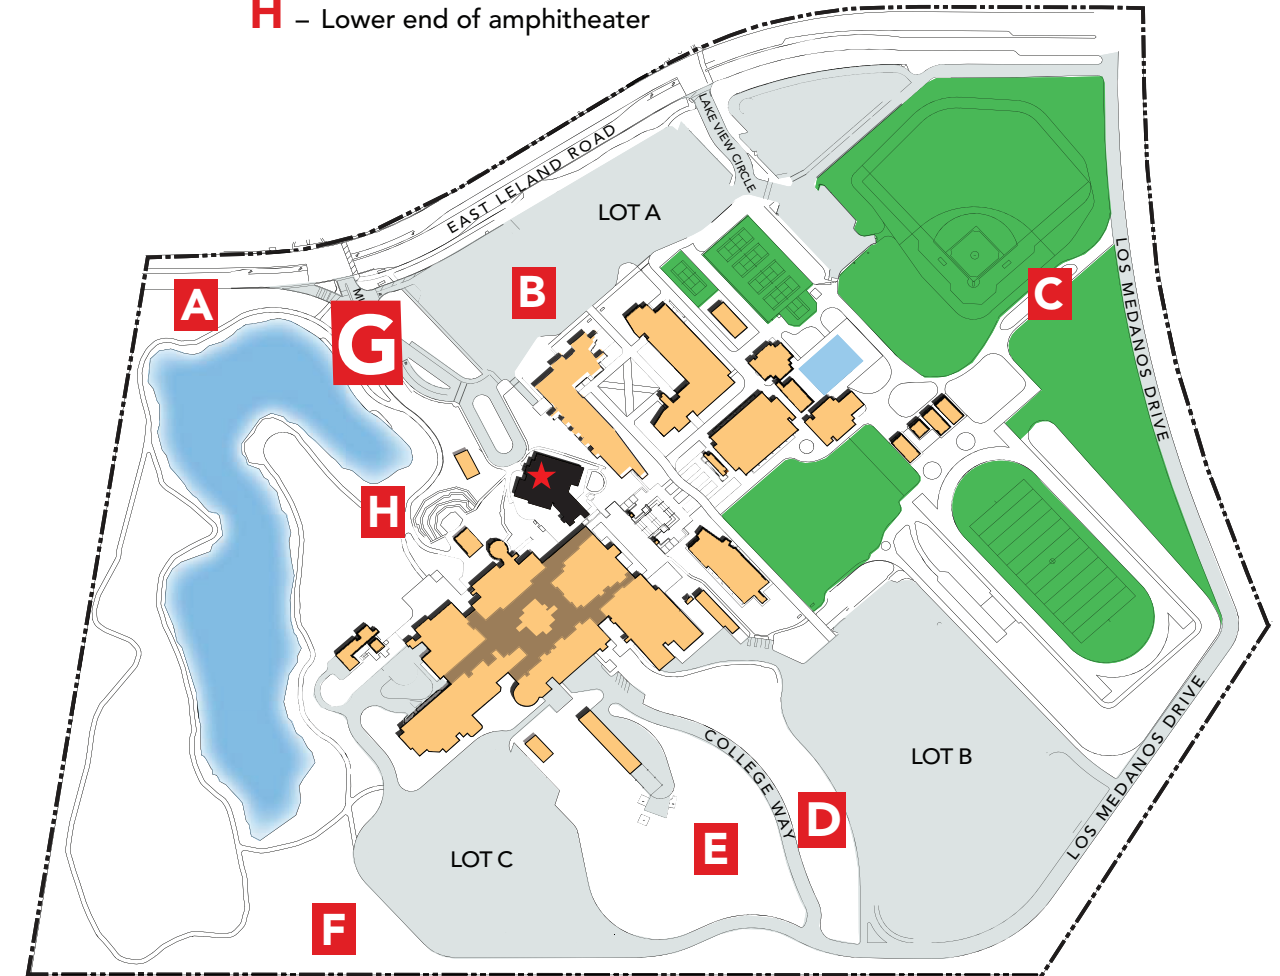

LOS MEDANOS COLLEGE

CHILD DEVELOPMENT

2700 East Leland Rd., Pittsburg CA

Evacuation Assembly Sites

- A** – Marquee on East Leland Road
- B** – Walkway at Lot A on East Leland Road
- C** – Walkway between baseball and softball fields at Los Medanos Drive
- D** – Sloped area west of Lot B
- E** – Sloped area west of College Way
- F** – Area west of Lot C
- G** – Northeast corner of lake (Child Development only)
- H** – Lower end of amphitheater

CHILD DEVELOPMENT

2700 East Leland Rd., Pittsburg CA

Evacuation Assembly Sites

- A** – Marquee on East Leland Road
- B** – Walkway at Lot A on East Leland Road
- C** – Walkway between baseball and softball fields at Los Medanos Drive
- D** – Sloped area west of Lot B
- E** – Sloped area west of College Way
- F** – Area west of Lot C
- G** – Northeast corner of lake (Child Development only)
- H** – Lower end of amphitheater