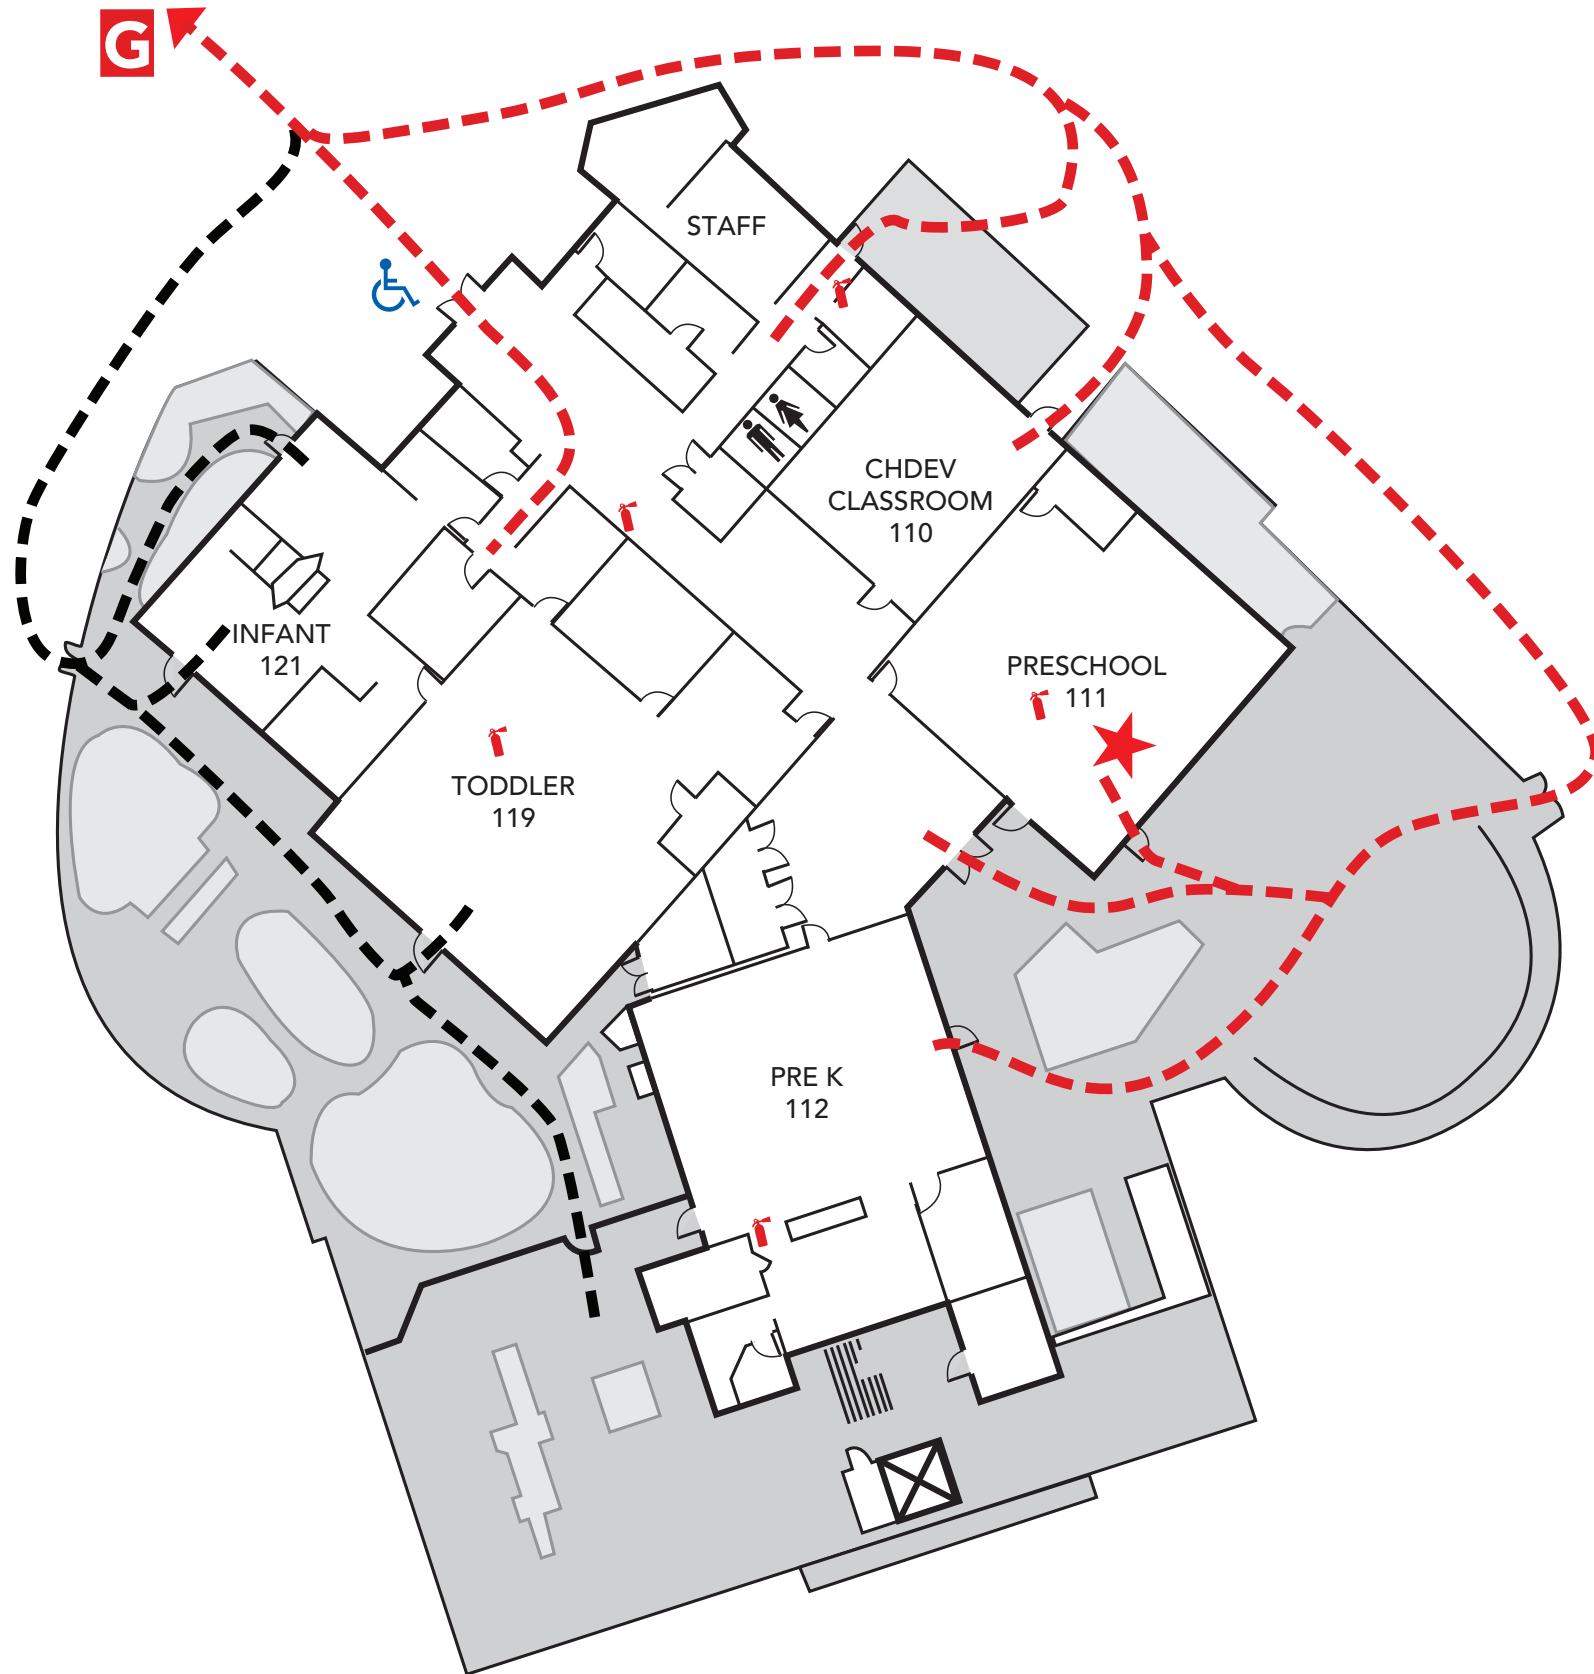

LOS MEDANOS COLLEGE

CHILD DEVELOPMENT

2700 East Leland Rd., Pittsburg CA

Evacuation Assembly Sites

- A** – Marquee on East Leland Road
- B** – Walkway at Lot A on East Leland Road
- C** – Walkway between baseball and softball fields at Los Medanos Drive
- D** – Sloped area west of Lot B
- E** – Sloped area west of College Way
- F** – Area west of Lot C
- G** – Northeast corner of lake (Child Development only)
- H** – Lower end of amphitheater

CHILD DEVELOPMENT

2700 East Leland Rd., Pittsburg CA

Evacuation Assembly Sites

- A** – Marquee on East Leland Road
- B** – Walkway at Lot A on East Leland Road
- C** – Walkway between baseball and softball fields at Los Medanos Drive
- D** – Sloped area west of Lot B
- E** – Sloped area west of College Way
- F** – Area west of Lot C
- G** – Northeast corner of lake (Child Development only)
- H** – Lower end of amphitheater