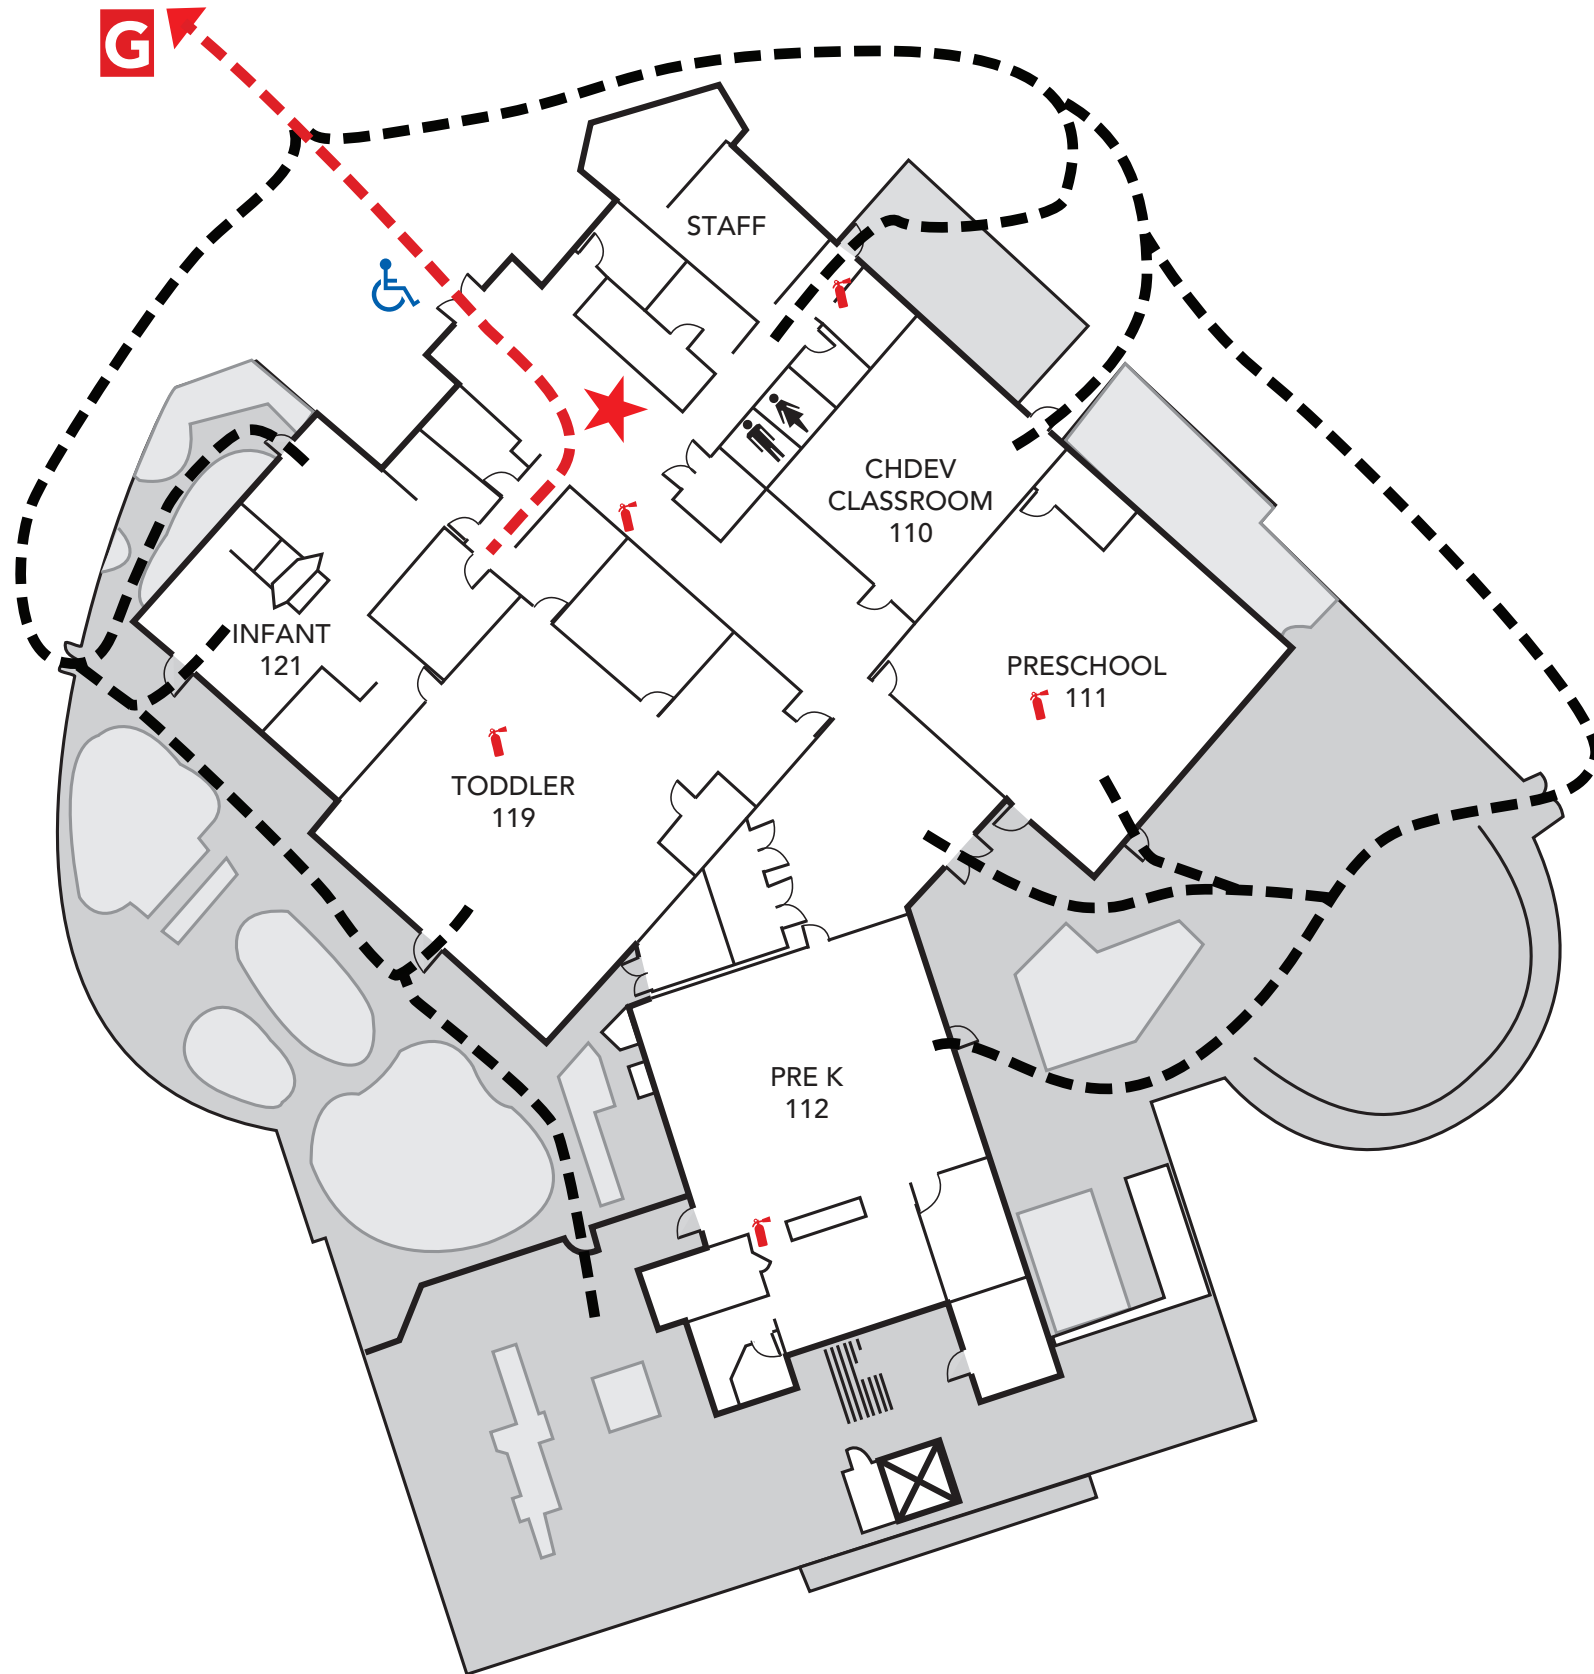

LOS MEDANOS COLLEGE

CHILD DEVELOPMENT

2700 East Leland Rd., Pittsburg CA

Evacuation Assembly Sites

- A** – Marquee on East Leland Road
- B** – Walkway at Lot A on East Leland Road
- C** – Walkway between baseball and softball fields at Los Medanos Drive
- D** – Sloped area west of Lot B
- E** – Sloped area west of College Way
- F** – Area west of Lot C
- G** – Northeast corner of lake (Child Development only)
- H** – Lower end of amphitheater

CHILD DEVELOPMENT

2700 East Leland Rd., Pittsburg CA

Evacuation Assembly Sites

- A** – Marquee on East Leland Road
- B** – Walkway at Lot A on East Leland Road
- C** – Walkway between baseball and softball fields at Los Medanos Drive
- D** – Sloped area west of Lot B
- E** – Sloped area west of College Way
- F** – Area west of Lot C
- G** – Northeast corner of lake (Child Development only)
- H** – Lower end of amphitheater