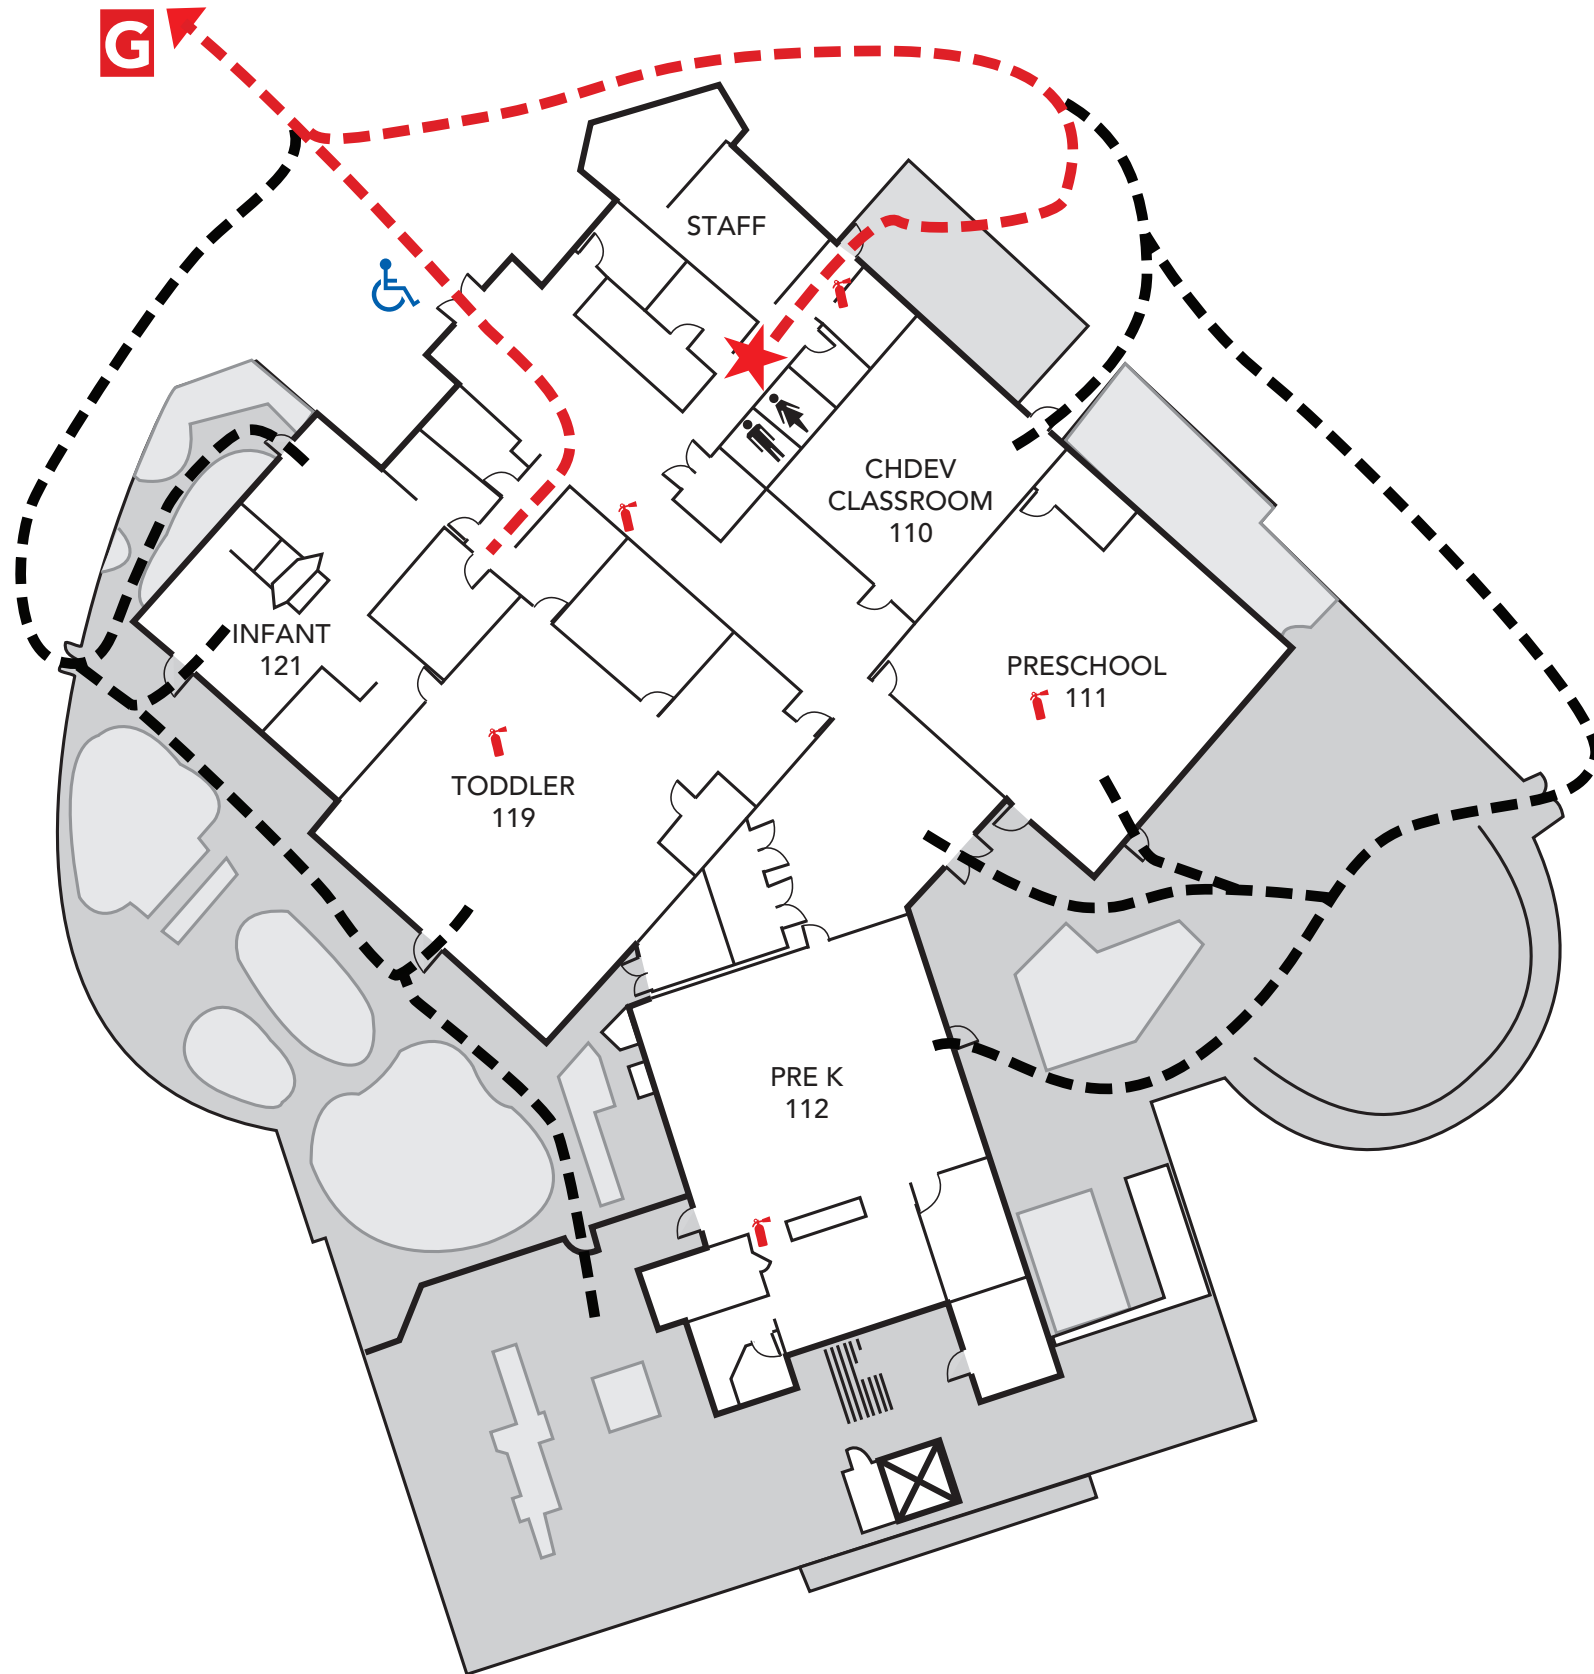

CHILD DEVELOPMENT

2700 East Leland Rd., Pittsburg CA

Evacuation Assembly Sites

- A** – Marquee on East Leland Road
- B** – Walkway at Lot A on East Leland Road
- C** – Walkway between baseball and softball fields at Los Medanos Drive
- D** – Sloped area west of Lot B
- E** – Sloped area west of College Way
- F** – Area west of Lot C
- G** – Northeast corner of lake (Child Development only)
- H** – Lower end of amphitheater