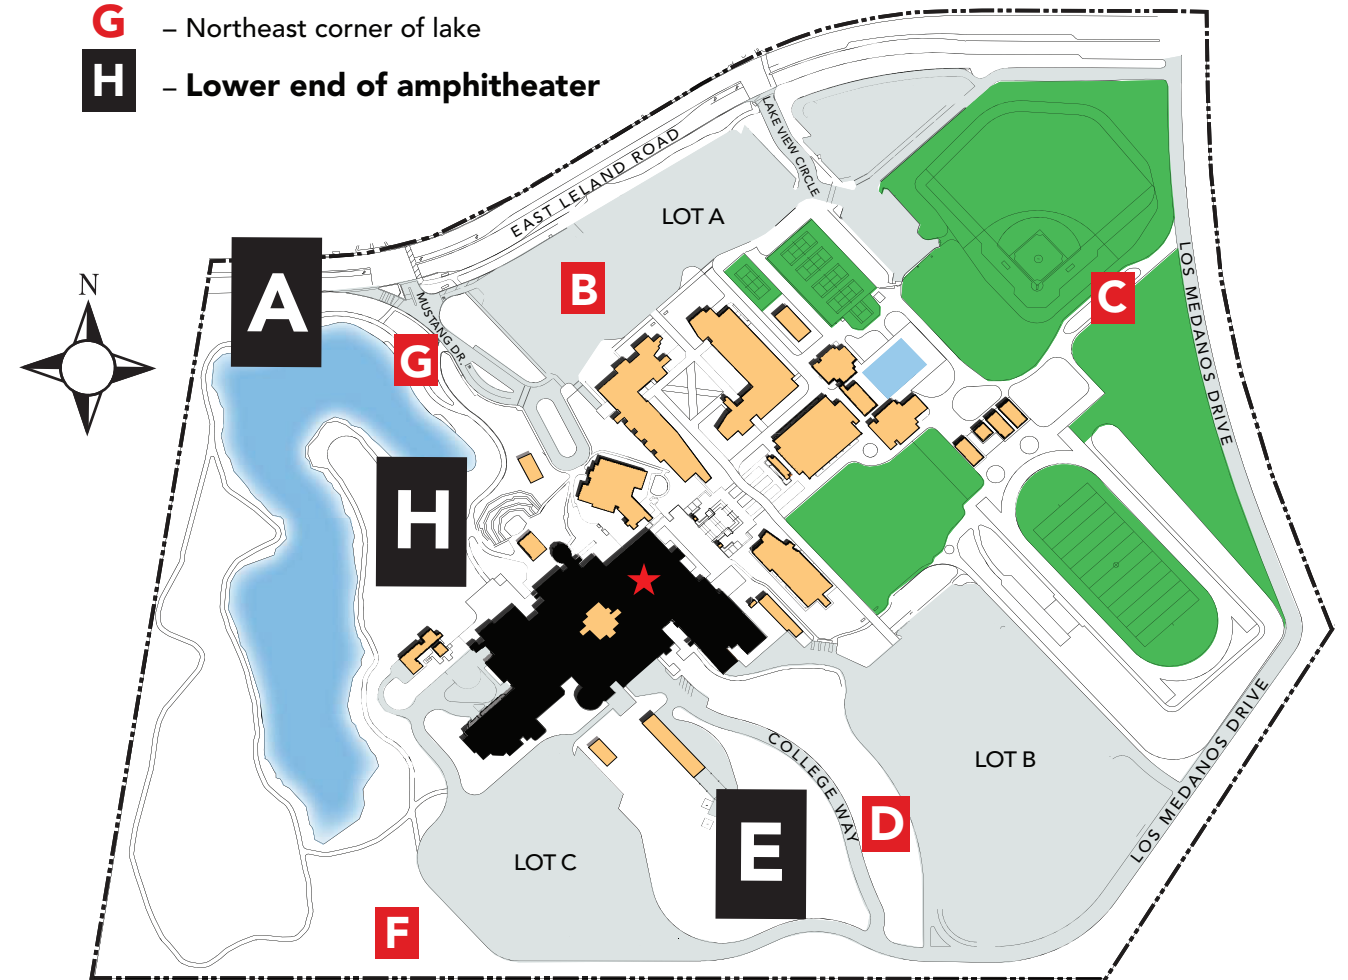

### Evacuation Assembly Sites

- A** – Marquee on East Leland Road
- B** – Walkway at Lot A on East Leland Road
- C** – Walkway between baseball and softball fields at Los Medanos Drive
- D** – Sloped area west of Lot B
- E** – Sloped area west of College Way
- F** – Area west of Lot C
- G** – Northeast corner of lake
- H** – Lower end of amphitheater

## COLLEGE COMPLEX FLOOR 1

2700 East Leland Rd., Pittsburg CA

**★ YOU ARE HERE**