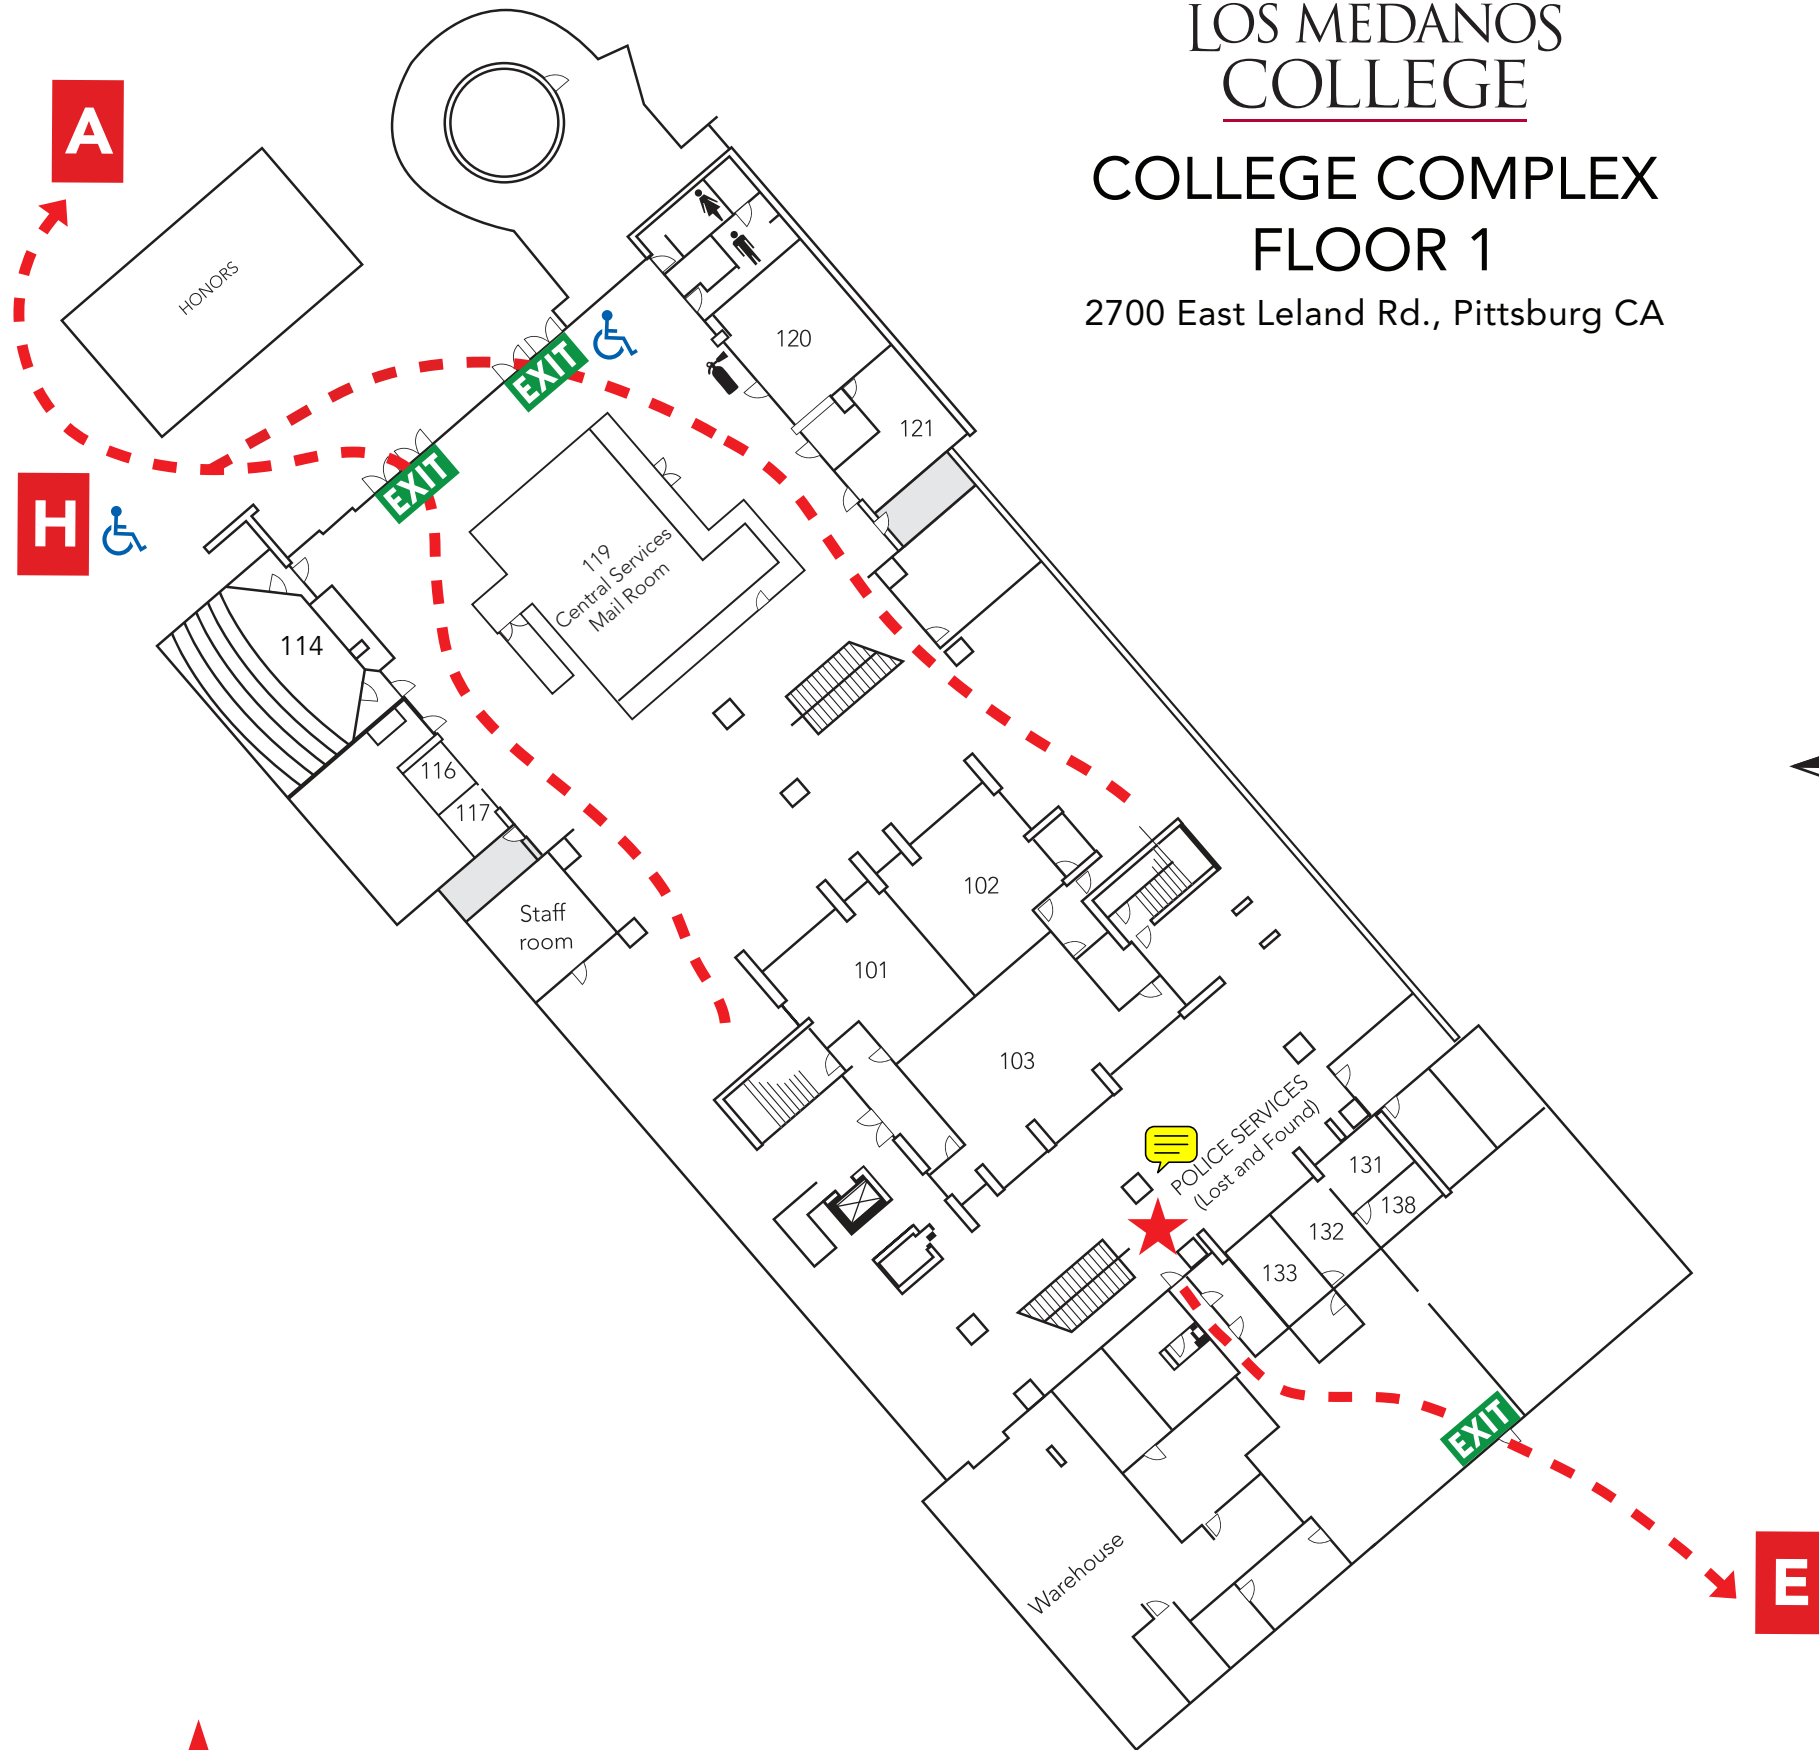

LOS MEDANOS COLLEGE

COLLEGE COMPLEX FLOOR 1

2700 East Leland Rd., Pittsburg CA

★ YOU ARE HERE

Evacuation Assembly Sites

- **A** – Marquee on East Leland Road
- **B** – Walkway at Lot A on East Leland Road
- **C** – Walkway between baseball and softball fields at Los Medanos Drive
- **D** – Sloped area west of Lot B
- **E** – Sloped area west of College Way
- **F** – Area west of Lot C
- **G** – Northeast corner of lake
- **H** – Lower end of amphitheater