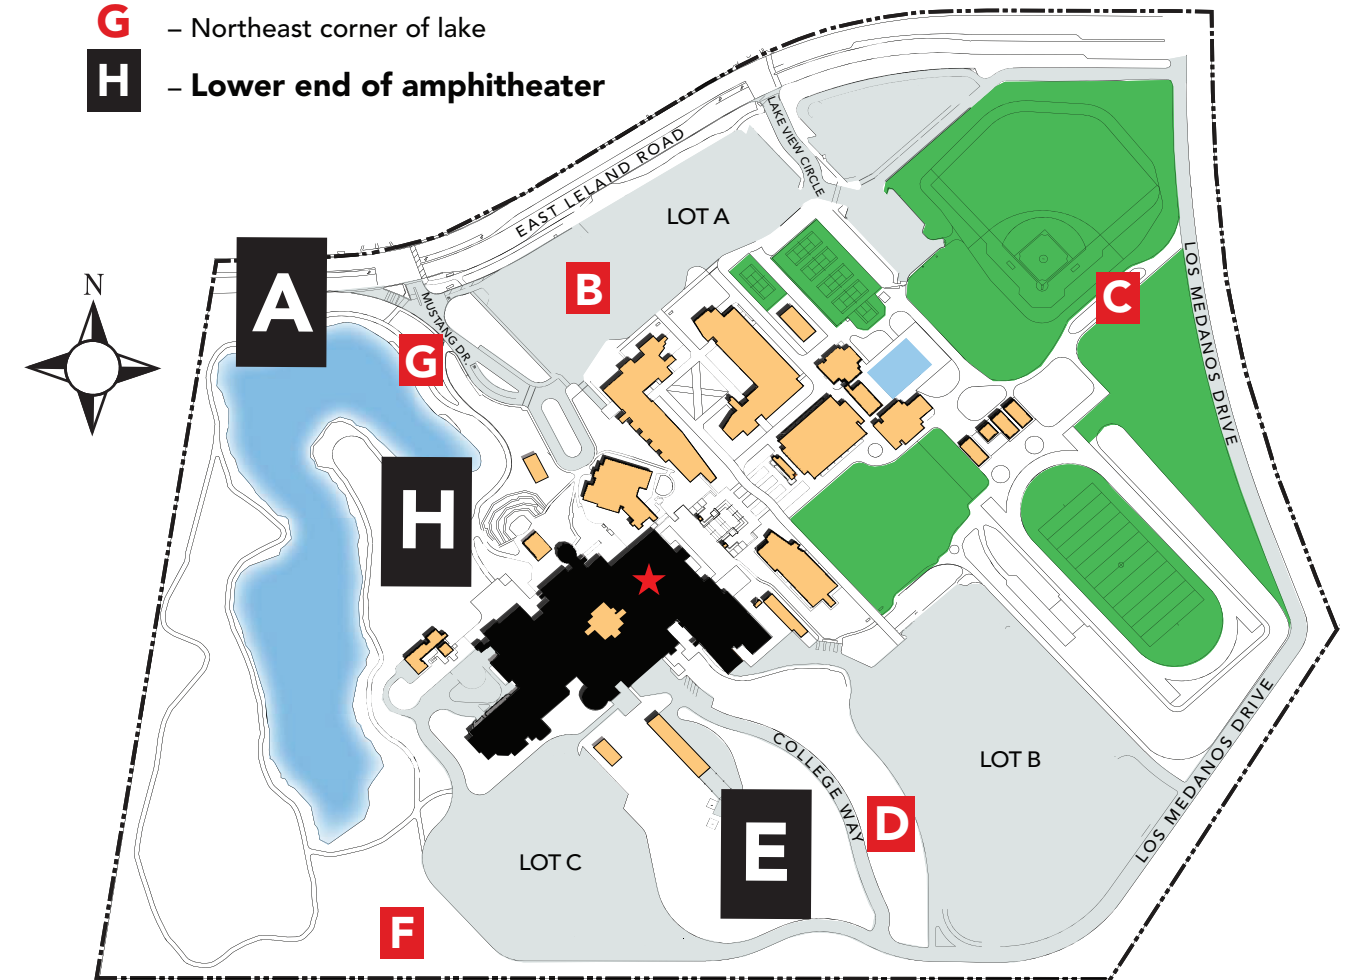

### Evacuation Assembly Sites

- A** – Marquee on East Leland Road
- B** – Walkway at Lot A on East Leland Road
- C** – Walkway between baseball and softball fields at Los Medanos Drive
- D** – Sloped area west of Lot B
- E** – Sloped area west of College Way
- F** – Area west of Lot C
- G** – Northeast corner of lake
- H** – Lower end of amphitheater