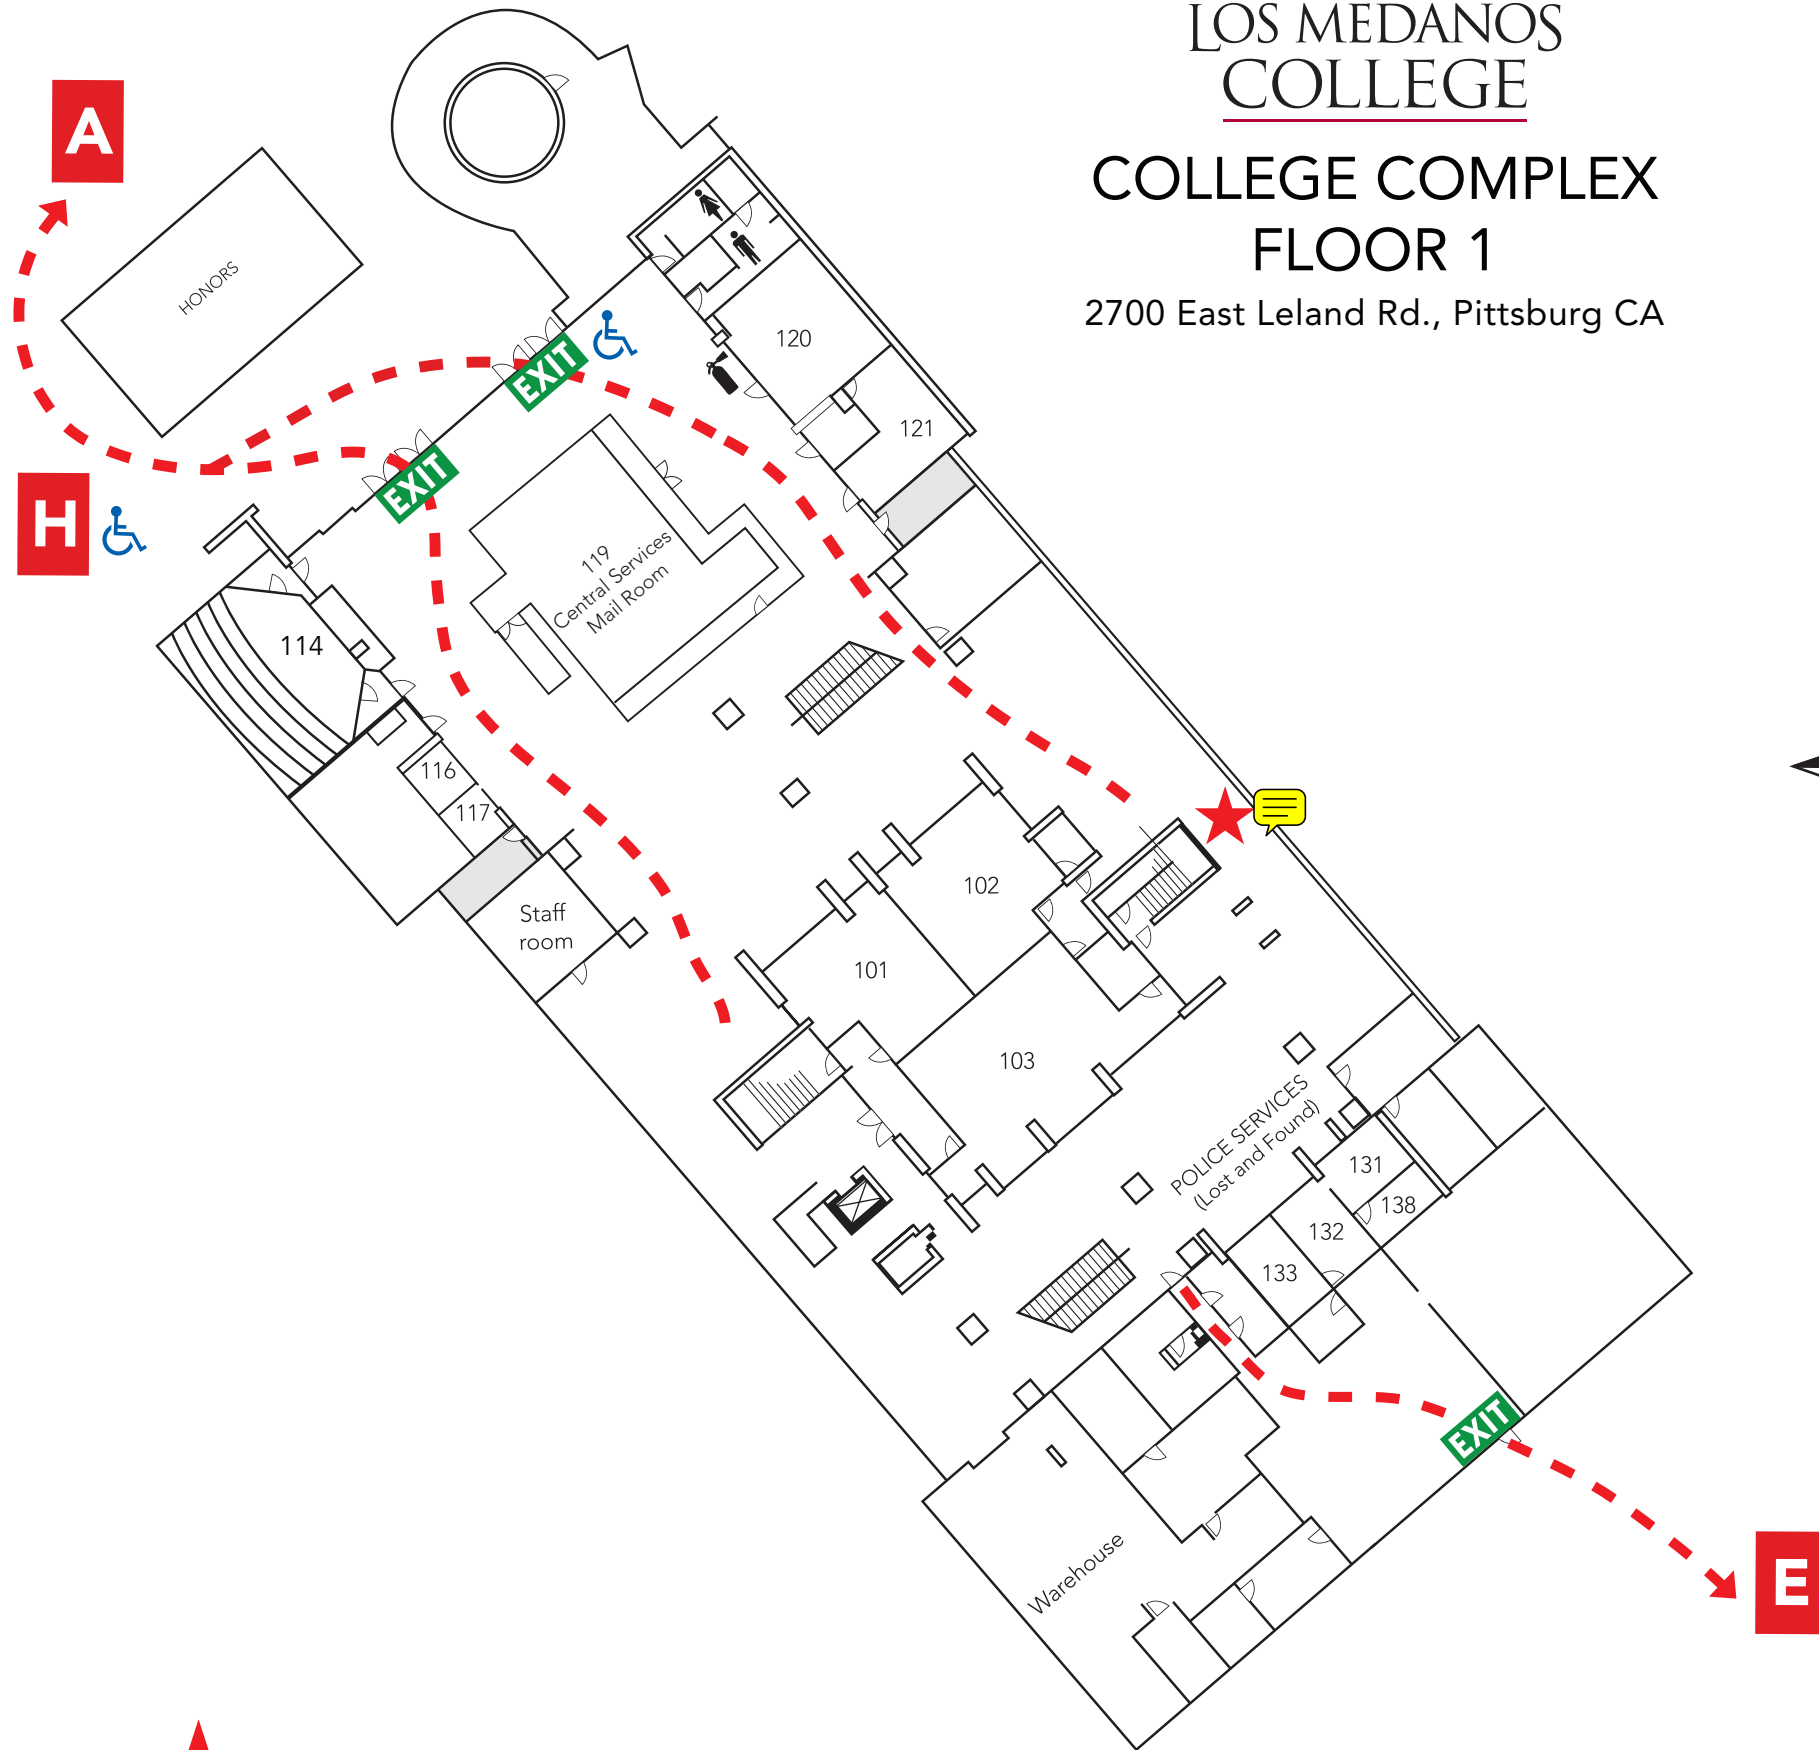

LOS MEDANOS COLLEGE

COLLEGE COMPLEX FLOOR 1

2700 East Leland Rd., Pittsburg CA

★ YOU ARE HERE

Evacuation Assembly Sites

- **A** – Marquee on East Leland Road
- **B** – Walkway at Lot A on East Leland Road
- **C** – Walkway between baseball and softball fields at Los Medanos Drive
- **D** – Sloped area west of Lot B
- **E** – Sloped area west of College Way
- **F** – Area west of Lot C
- **G** – Northeast corner of lake
- **H** – Lower end of amphitheater