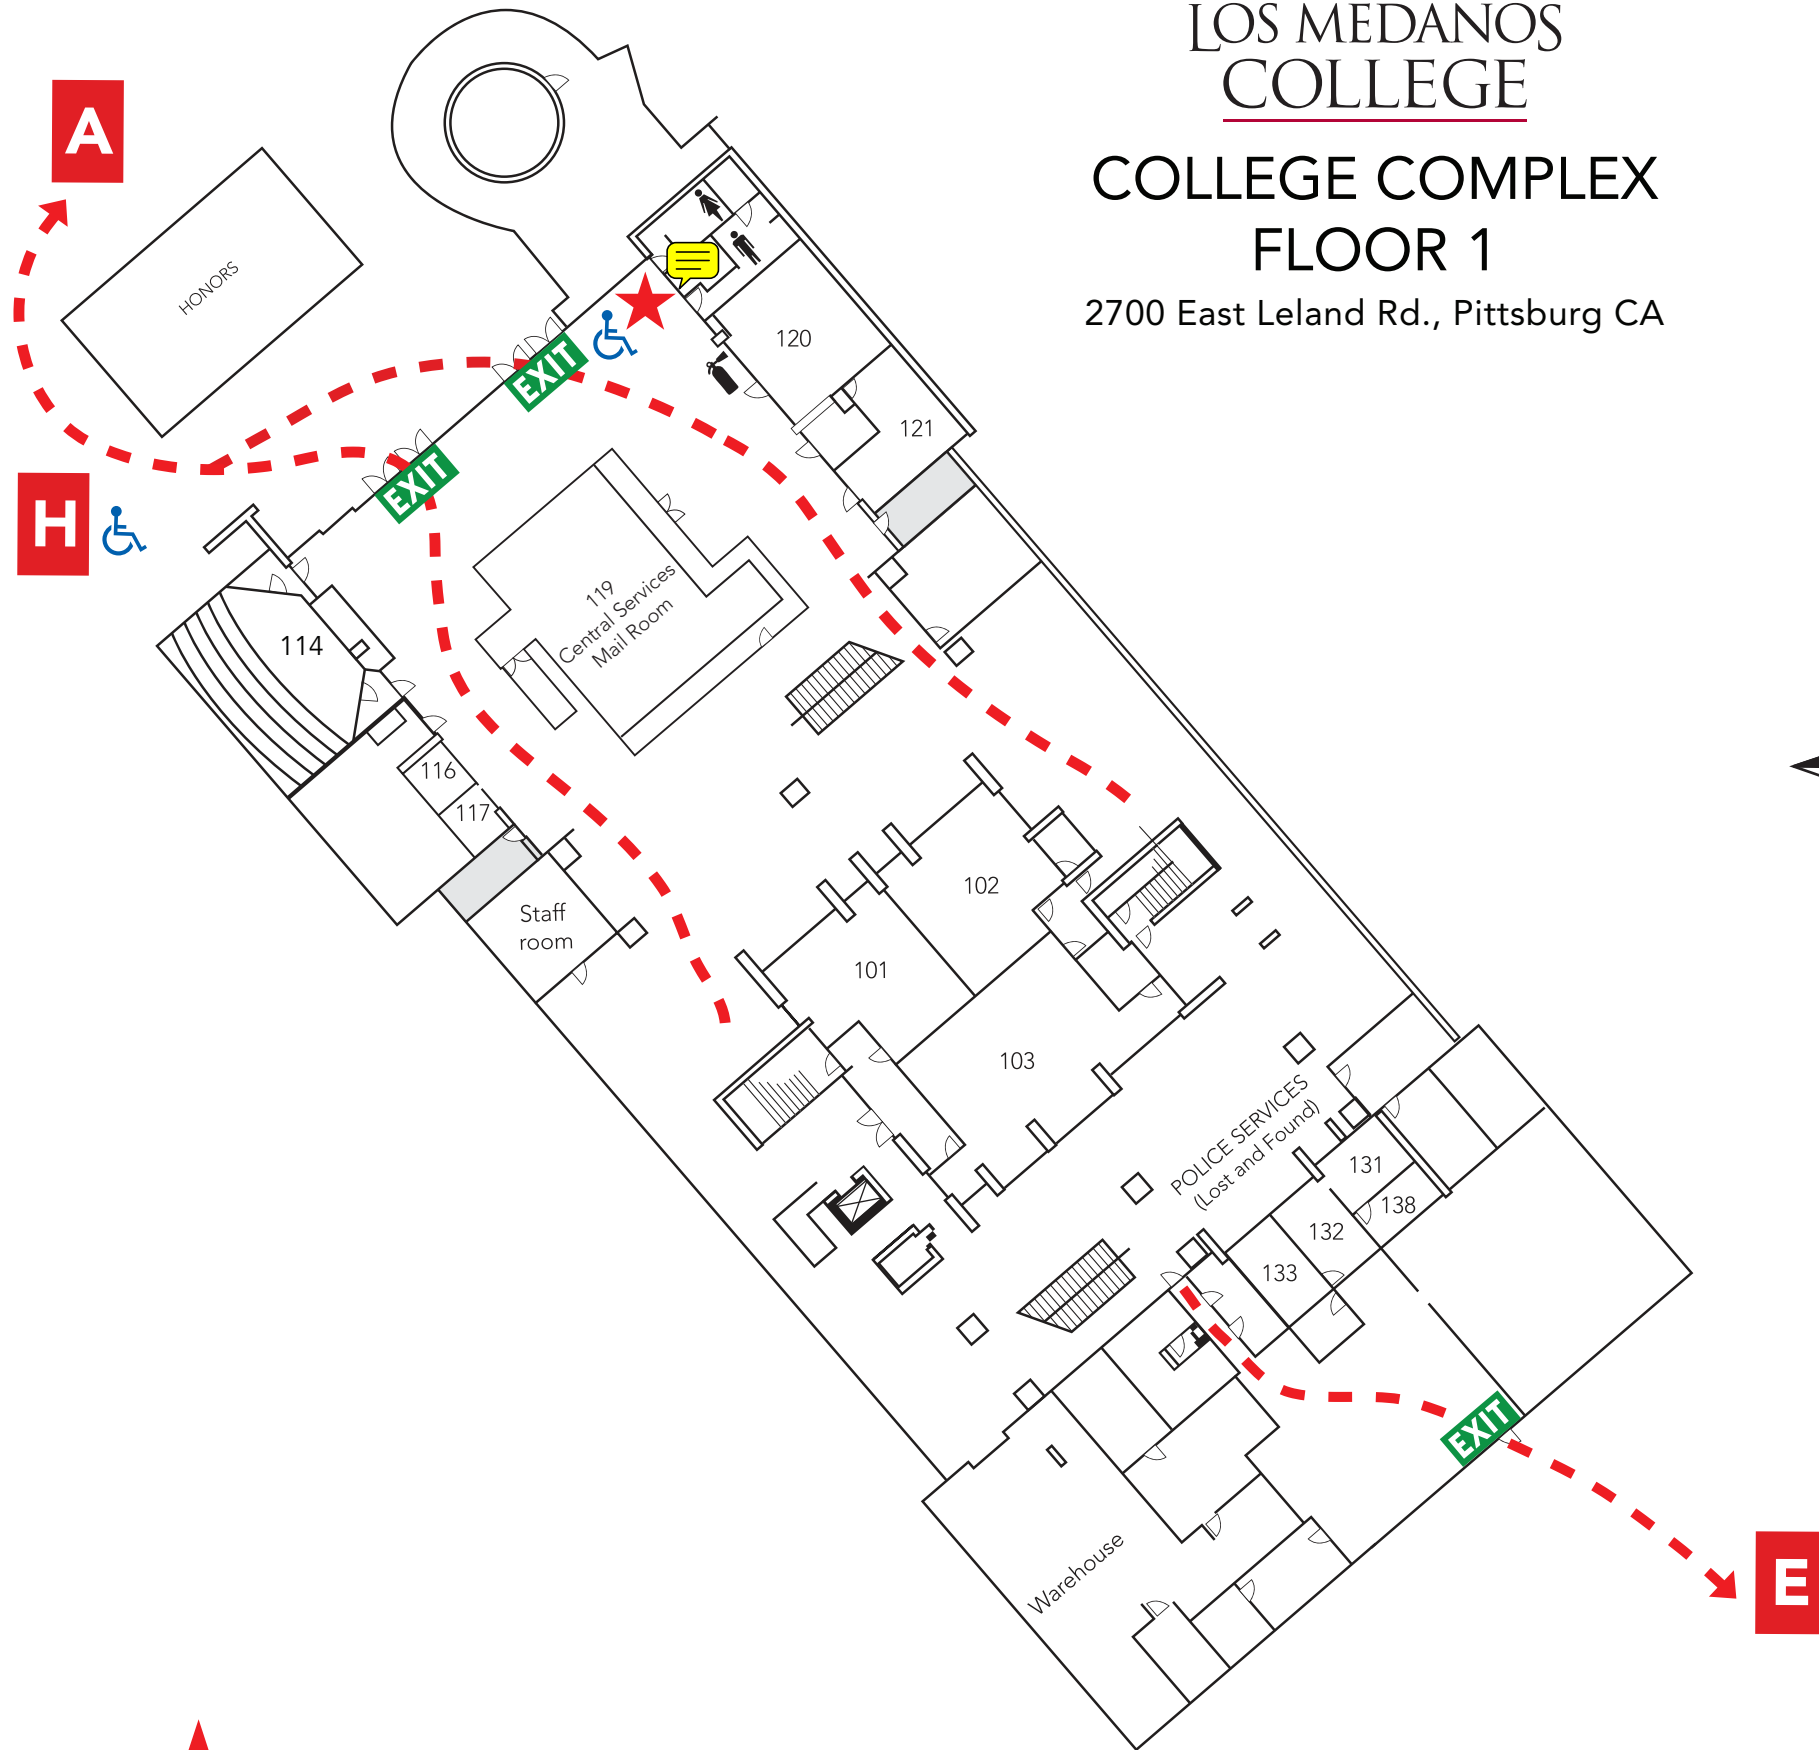

LOS MEDANOS COLLEGE

COLLEGE COMPLEX FLOOR 1

2700 East Leland Rd., Pittsburg CA

★ YOU ARE HERE

Evacuation Assembly Sites

- **A** – Marquee on East Leland Road
- **B** – Walkway at Lot A on East Leland Road
- **C** – Walkway between baseball and softball fields at Los Medanos Drive
- **D** – Sloped area west of Lot B
- **E** – Sloped area west of College Way
- **F** – Area west of Lot C
- **G** – Northeast corner of lake
- **H** – Lower end of amphitheater