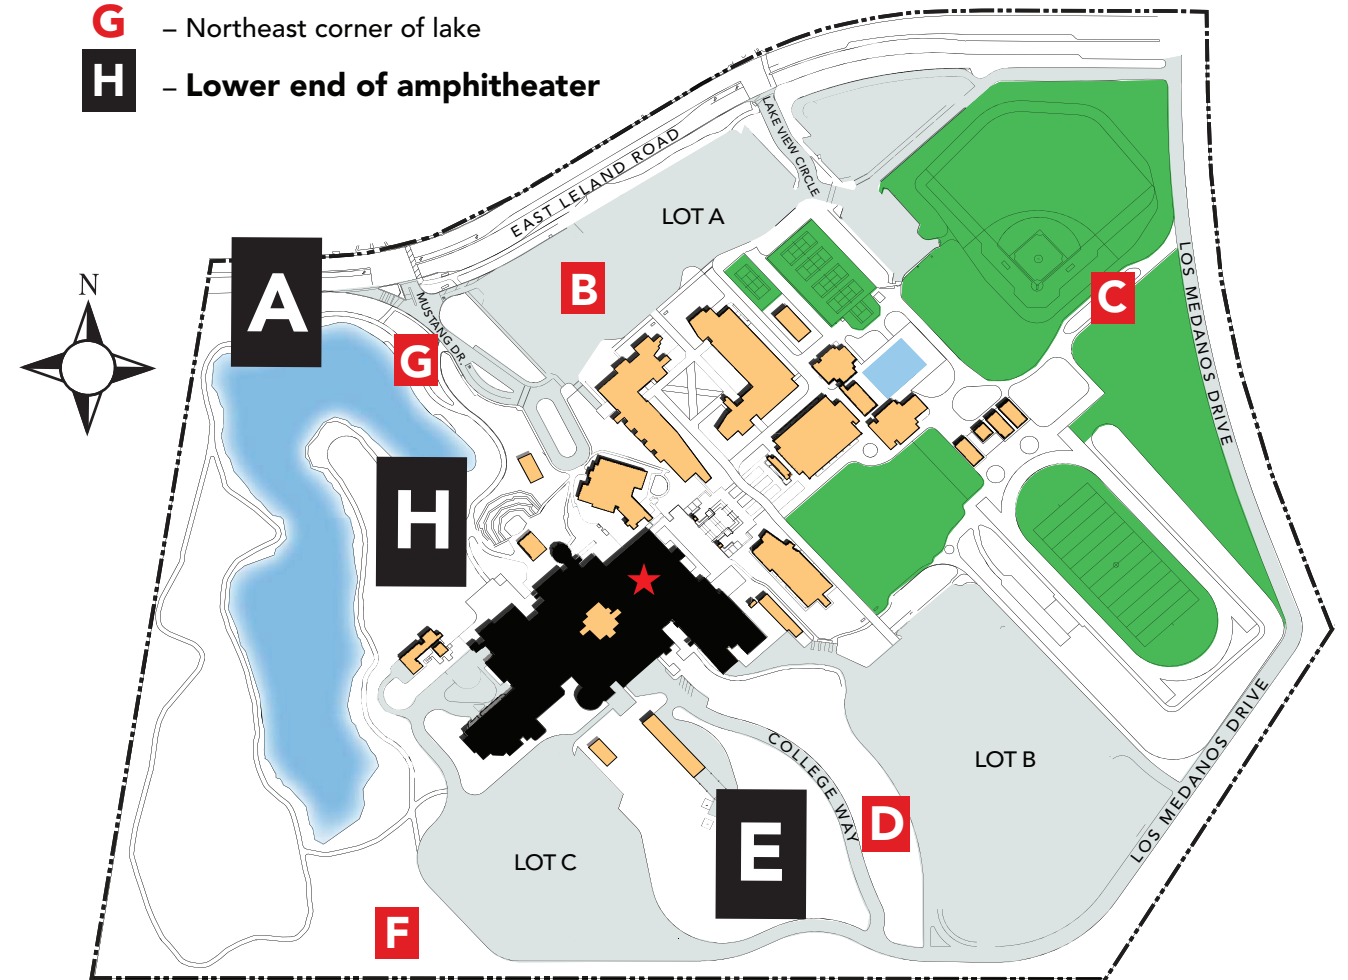

### Evacuation Assembly Sites

- A** – Marquee on East Leland Road
- B** – Walkway at Lot A on East Leland Road
- C** – Walkway between baseball and softball fields at Los Medanos Drive
- D** – Sloped area west of Lot B
- E** – Sloped area west of College Way
- F** – Area west of Lot C
- G** – Northeast corner of lake
- H** – Lower end of amphitheater