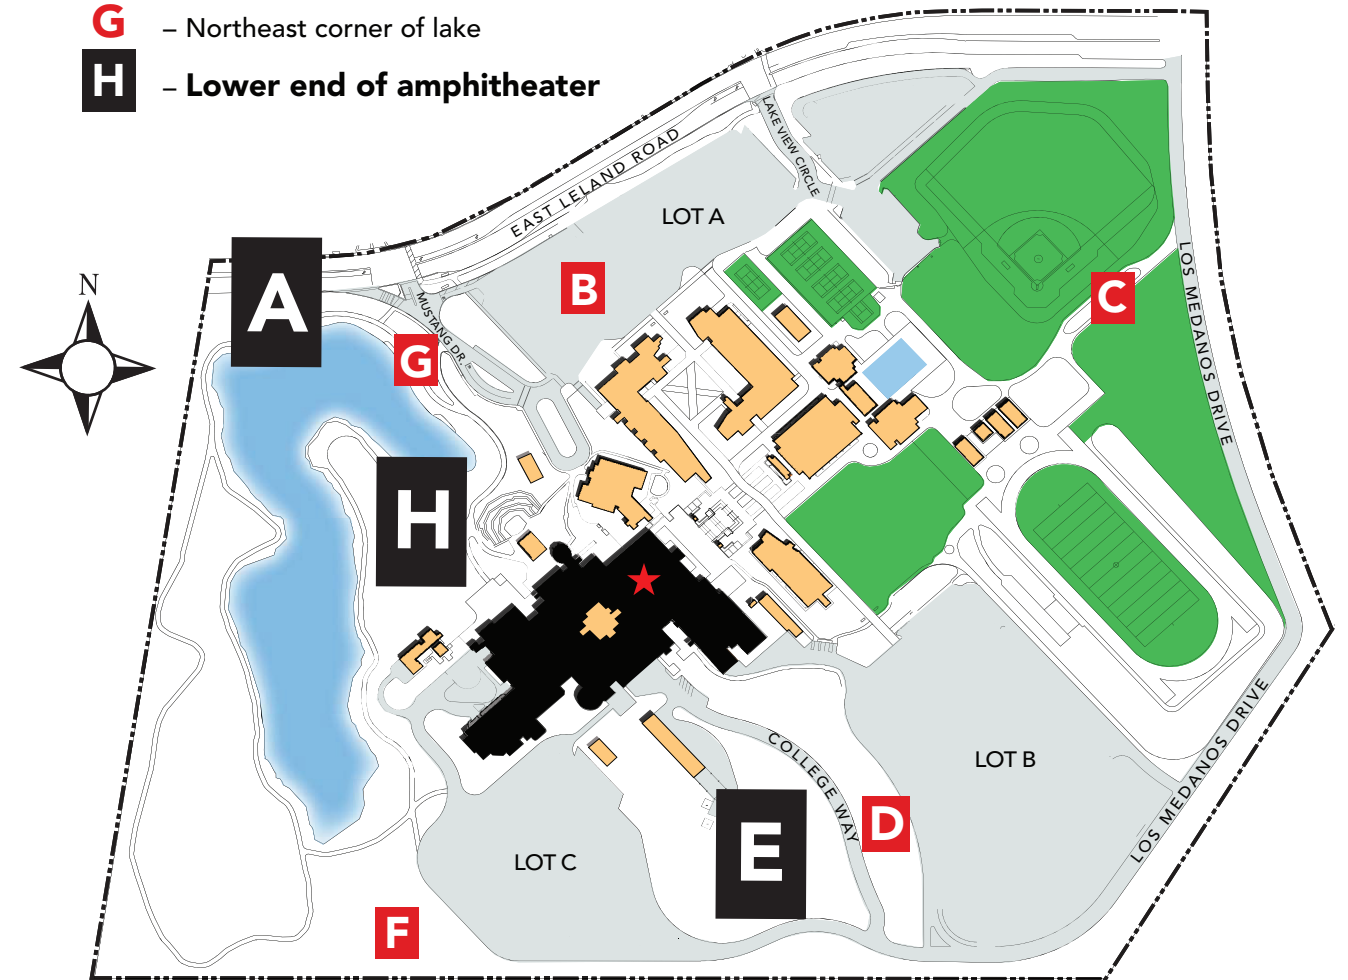

## COLLEGE COMPLEX FLOOR 1

2700 East Leland Rd., Pittsburg CA

**★ YOU ARE HERE**

### Evacuation Assembly Sites

- A** – Marquee on East Leland Road
- B** – Walkway at Lot A on East Leland Road
- C** – Walkway between baseball and softball fields at Los Medanos Drive
- D** – Sloped area west of Lot B
- E** – Sloped area west of College Way
- F** – Area west of Lot C
- G** – Northeast corner of lake
- H** – Lower end of amphitheater