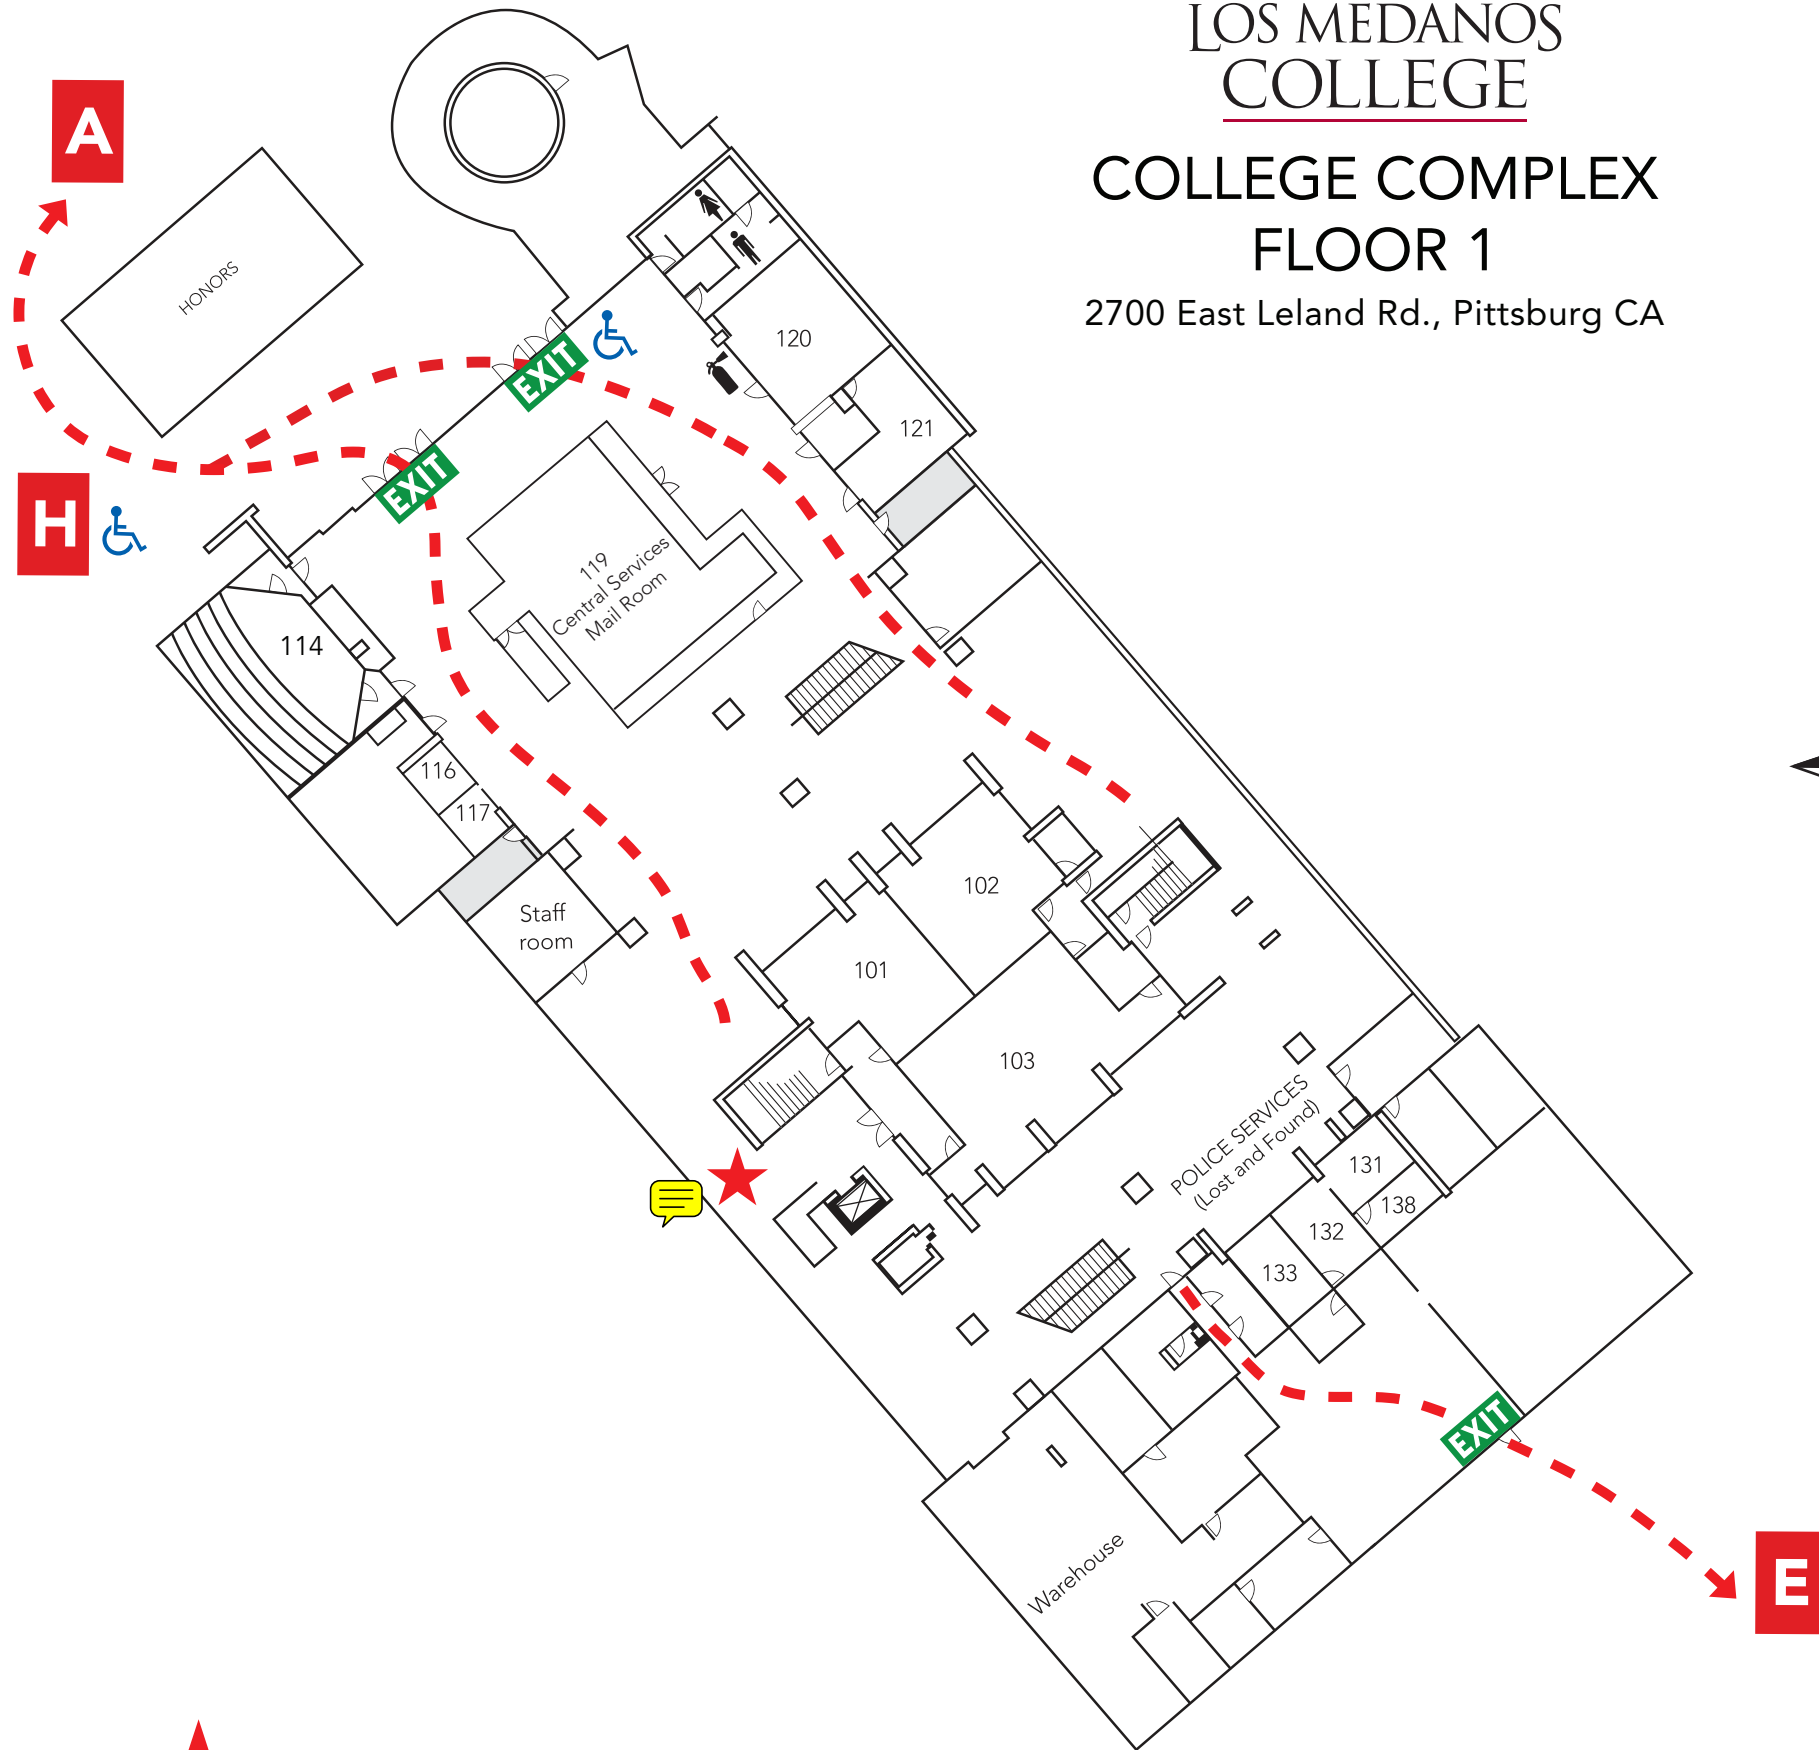

LOS MEDANOS COLLEGE

COLLEGE COMPLEX FLOOR 1

2700 East Leland Rd., Pittsburg CA

★ YOU ARE HERE

Evacuation Assembly Sites

- **A** – Marquee on East Leland Road
- **B** – Walkway at Lot A on East Leland Road
- **C** – Walkway between baseball and softball fields at Los Medanos Drive
- **D** – Sloped area west of Lot B
- **E** – Sloped area west of College Way
- **F** – Area west of Lot C
- **G** – Northeast corner of lake
- **H** – Lower end of amphitheater