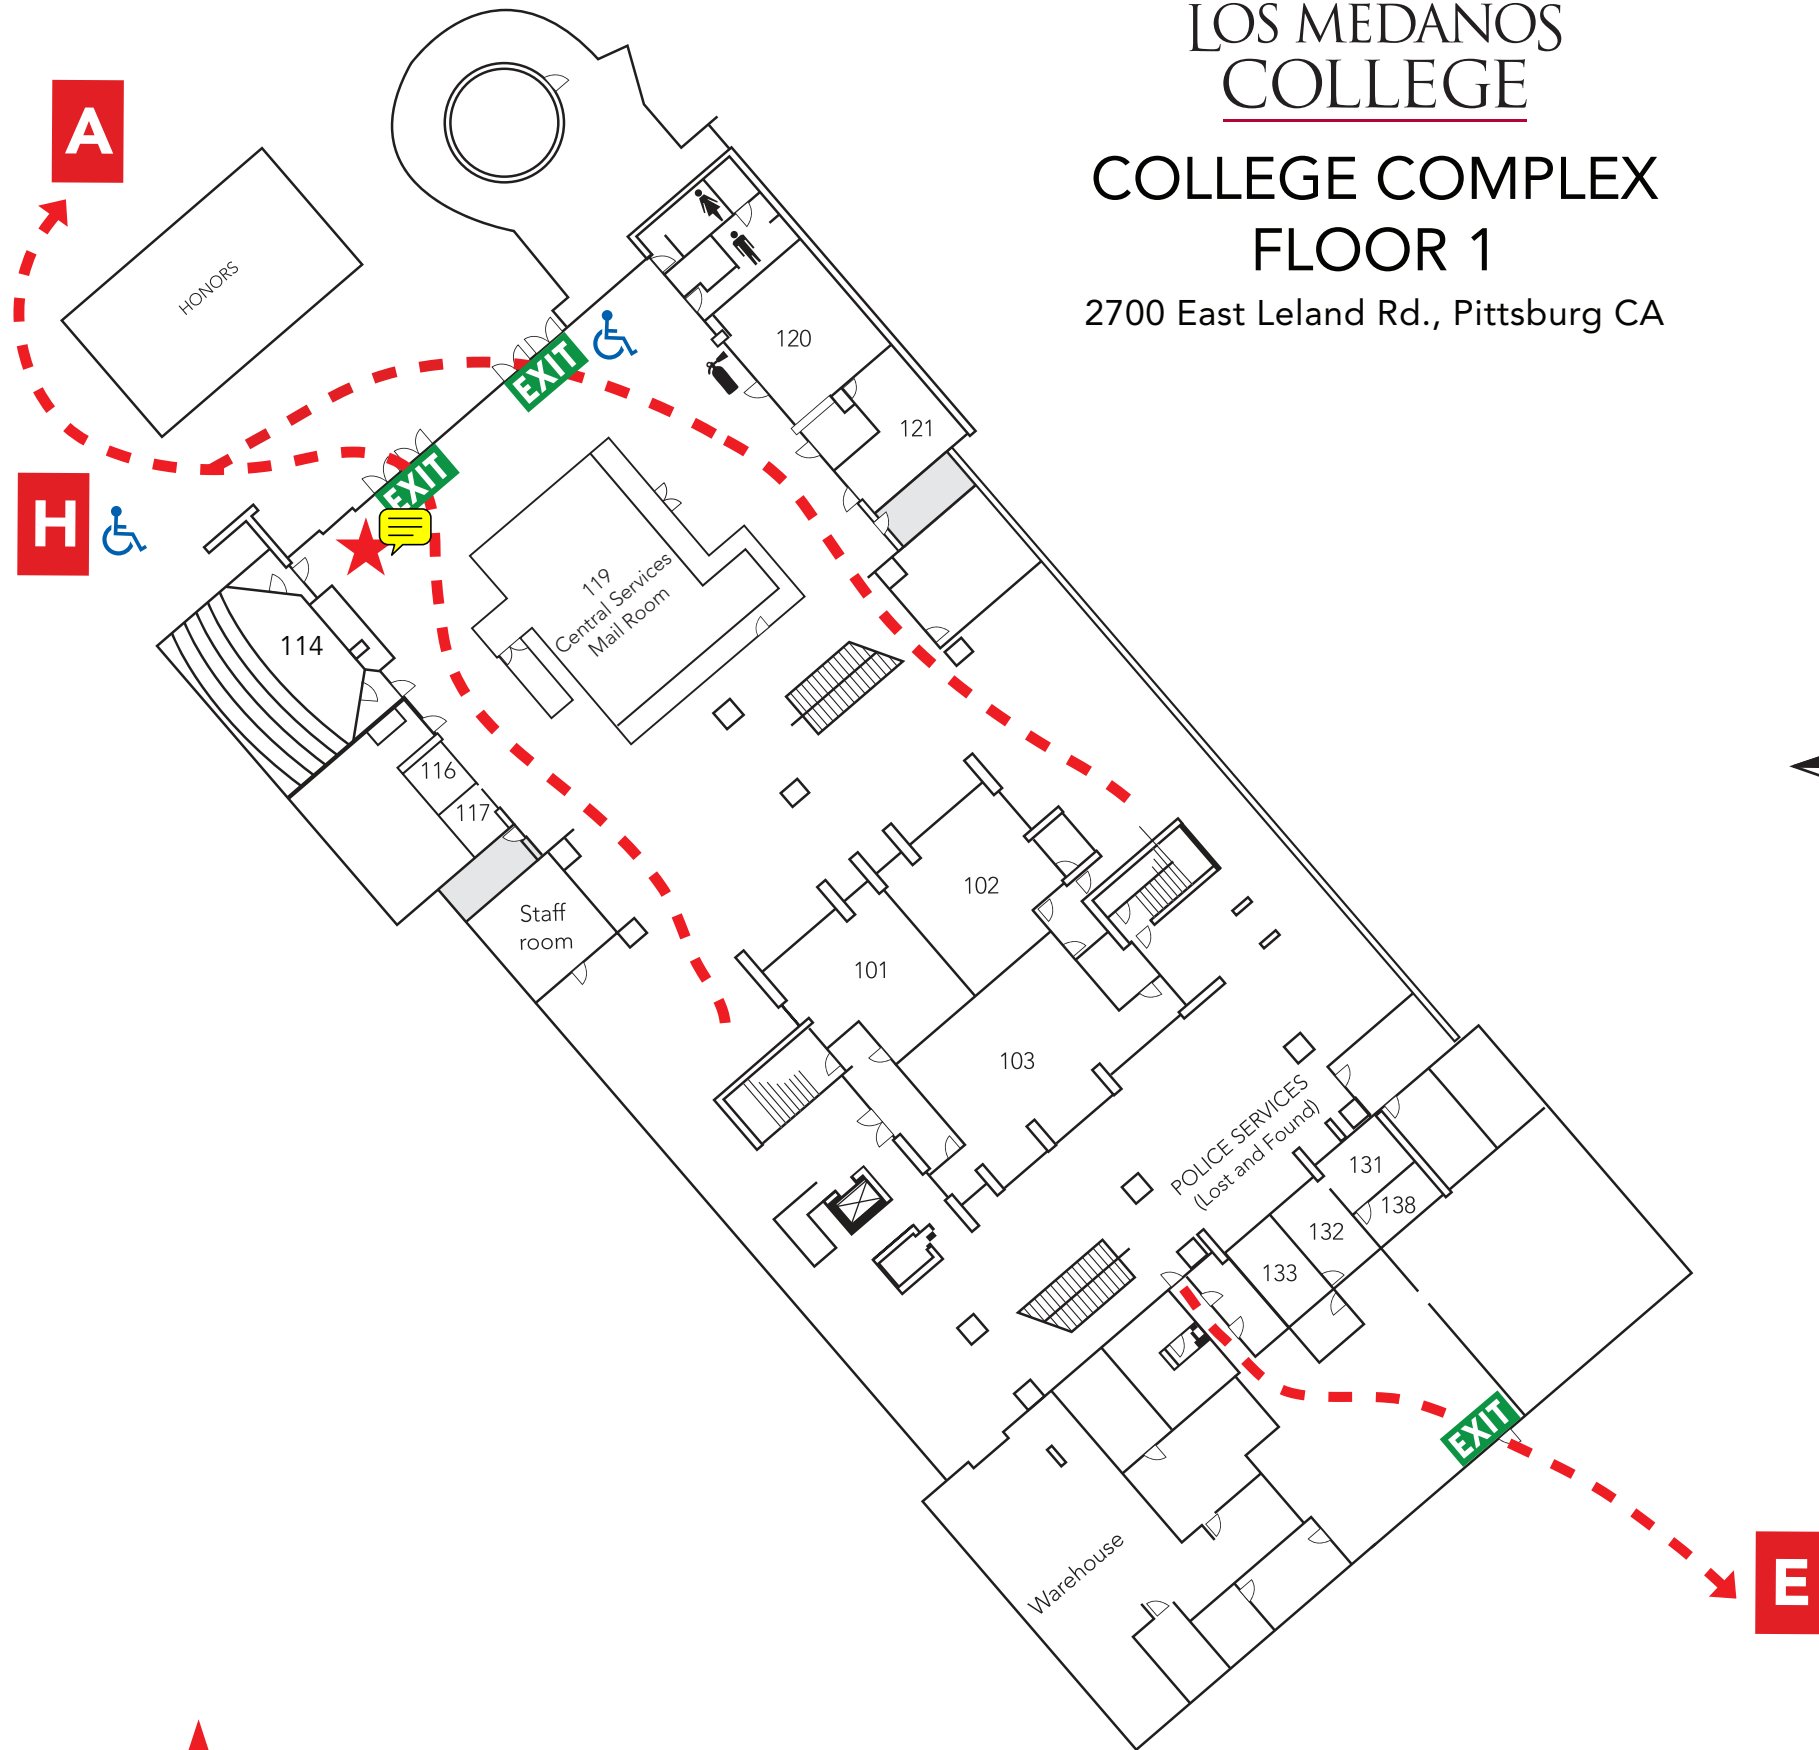

LOS MEDANOS COLLEGE

COLLEGE COMPLEX FLOOR 1

2700 East Leland Rd., Pittsburg CA

★ YOU ARE HERE

Evacuation Assembly Sites

- **A** – Marquee on East Leland Road
- **B** – Walkway at Lot A on East Leland Road
- **C** – Walkway between baseball and softball fields at Los Medanos Drive
- **D** – Sloped area west of Lot B
- **E** – Sloped area west of College Way
- **F** – Area west of Lot C
- **G** – Northeast corner of lake
- **H** – Lower end of amphitheater