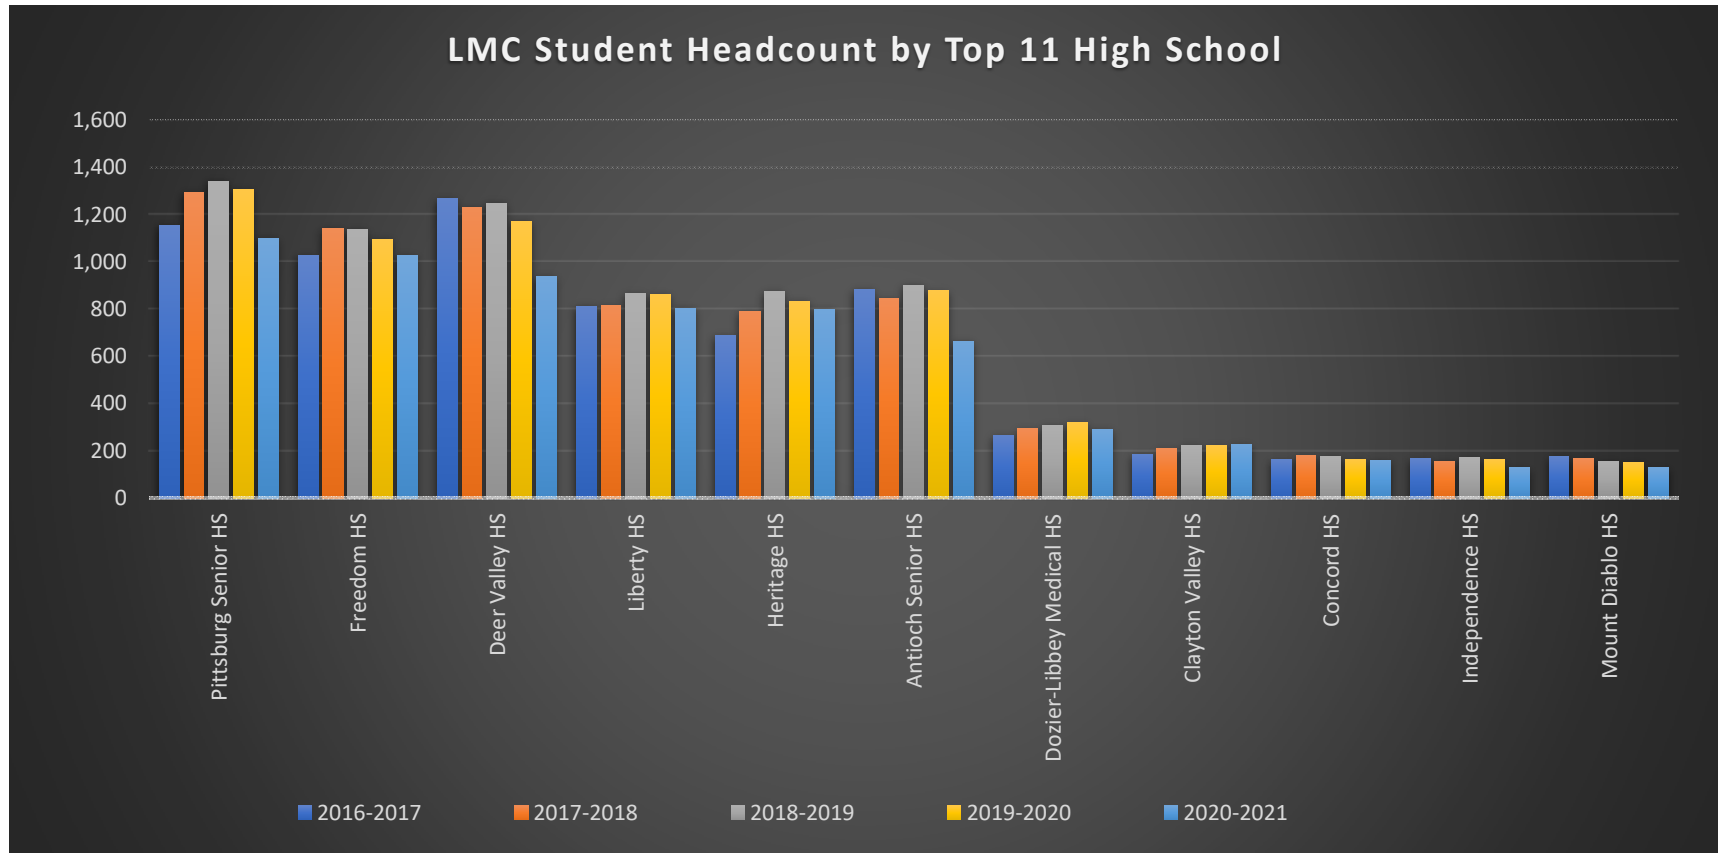

Los Medanos College Student Headcount by Academic Year

Los Medanos College Student Headcount by Academic Year

Los Medanos College Student Headcount by Academic Year

Los Medanos College Student Headcount by Academic Year