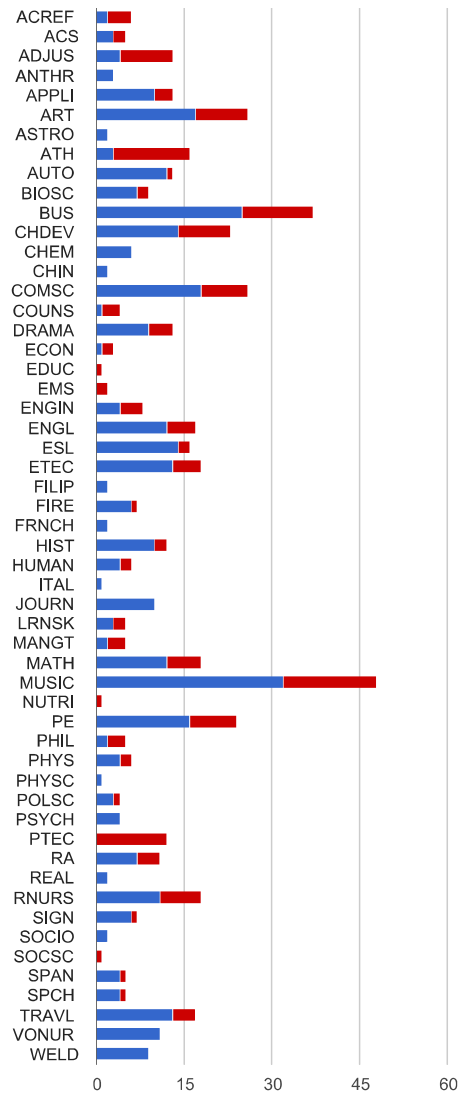

# Course level Student Learning Outcomes

GAUGE

MEASURING OUR PROGRESS

■ Courses to be Assessed ■ Completed Courses

Touch the bars below to see the numbers:

Course Assessment Completed by Department

Watch our gauge as we get to our goal of 543 courses