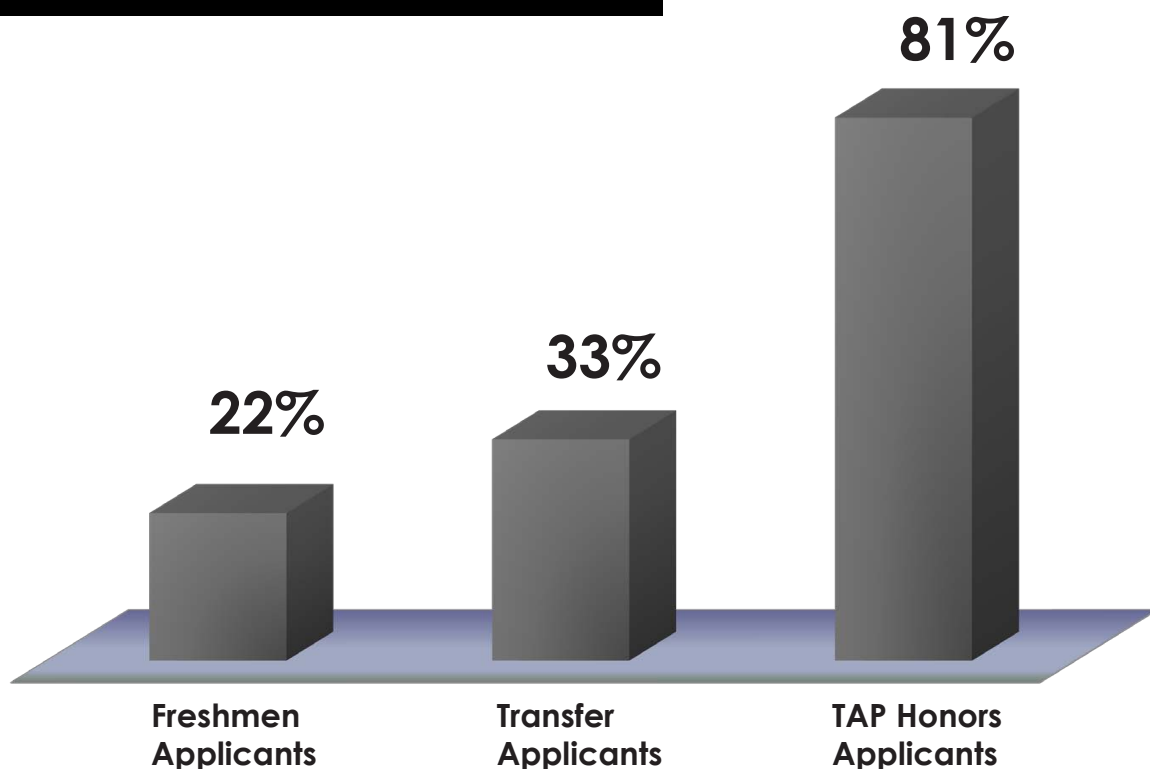

UCLA 2009 Admission Rates

More Information

www.losmedanos.edu/honors

www.admissions.ucla.edu/prospect/adm_tr/adm_cco/tap.htm