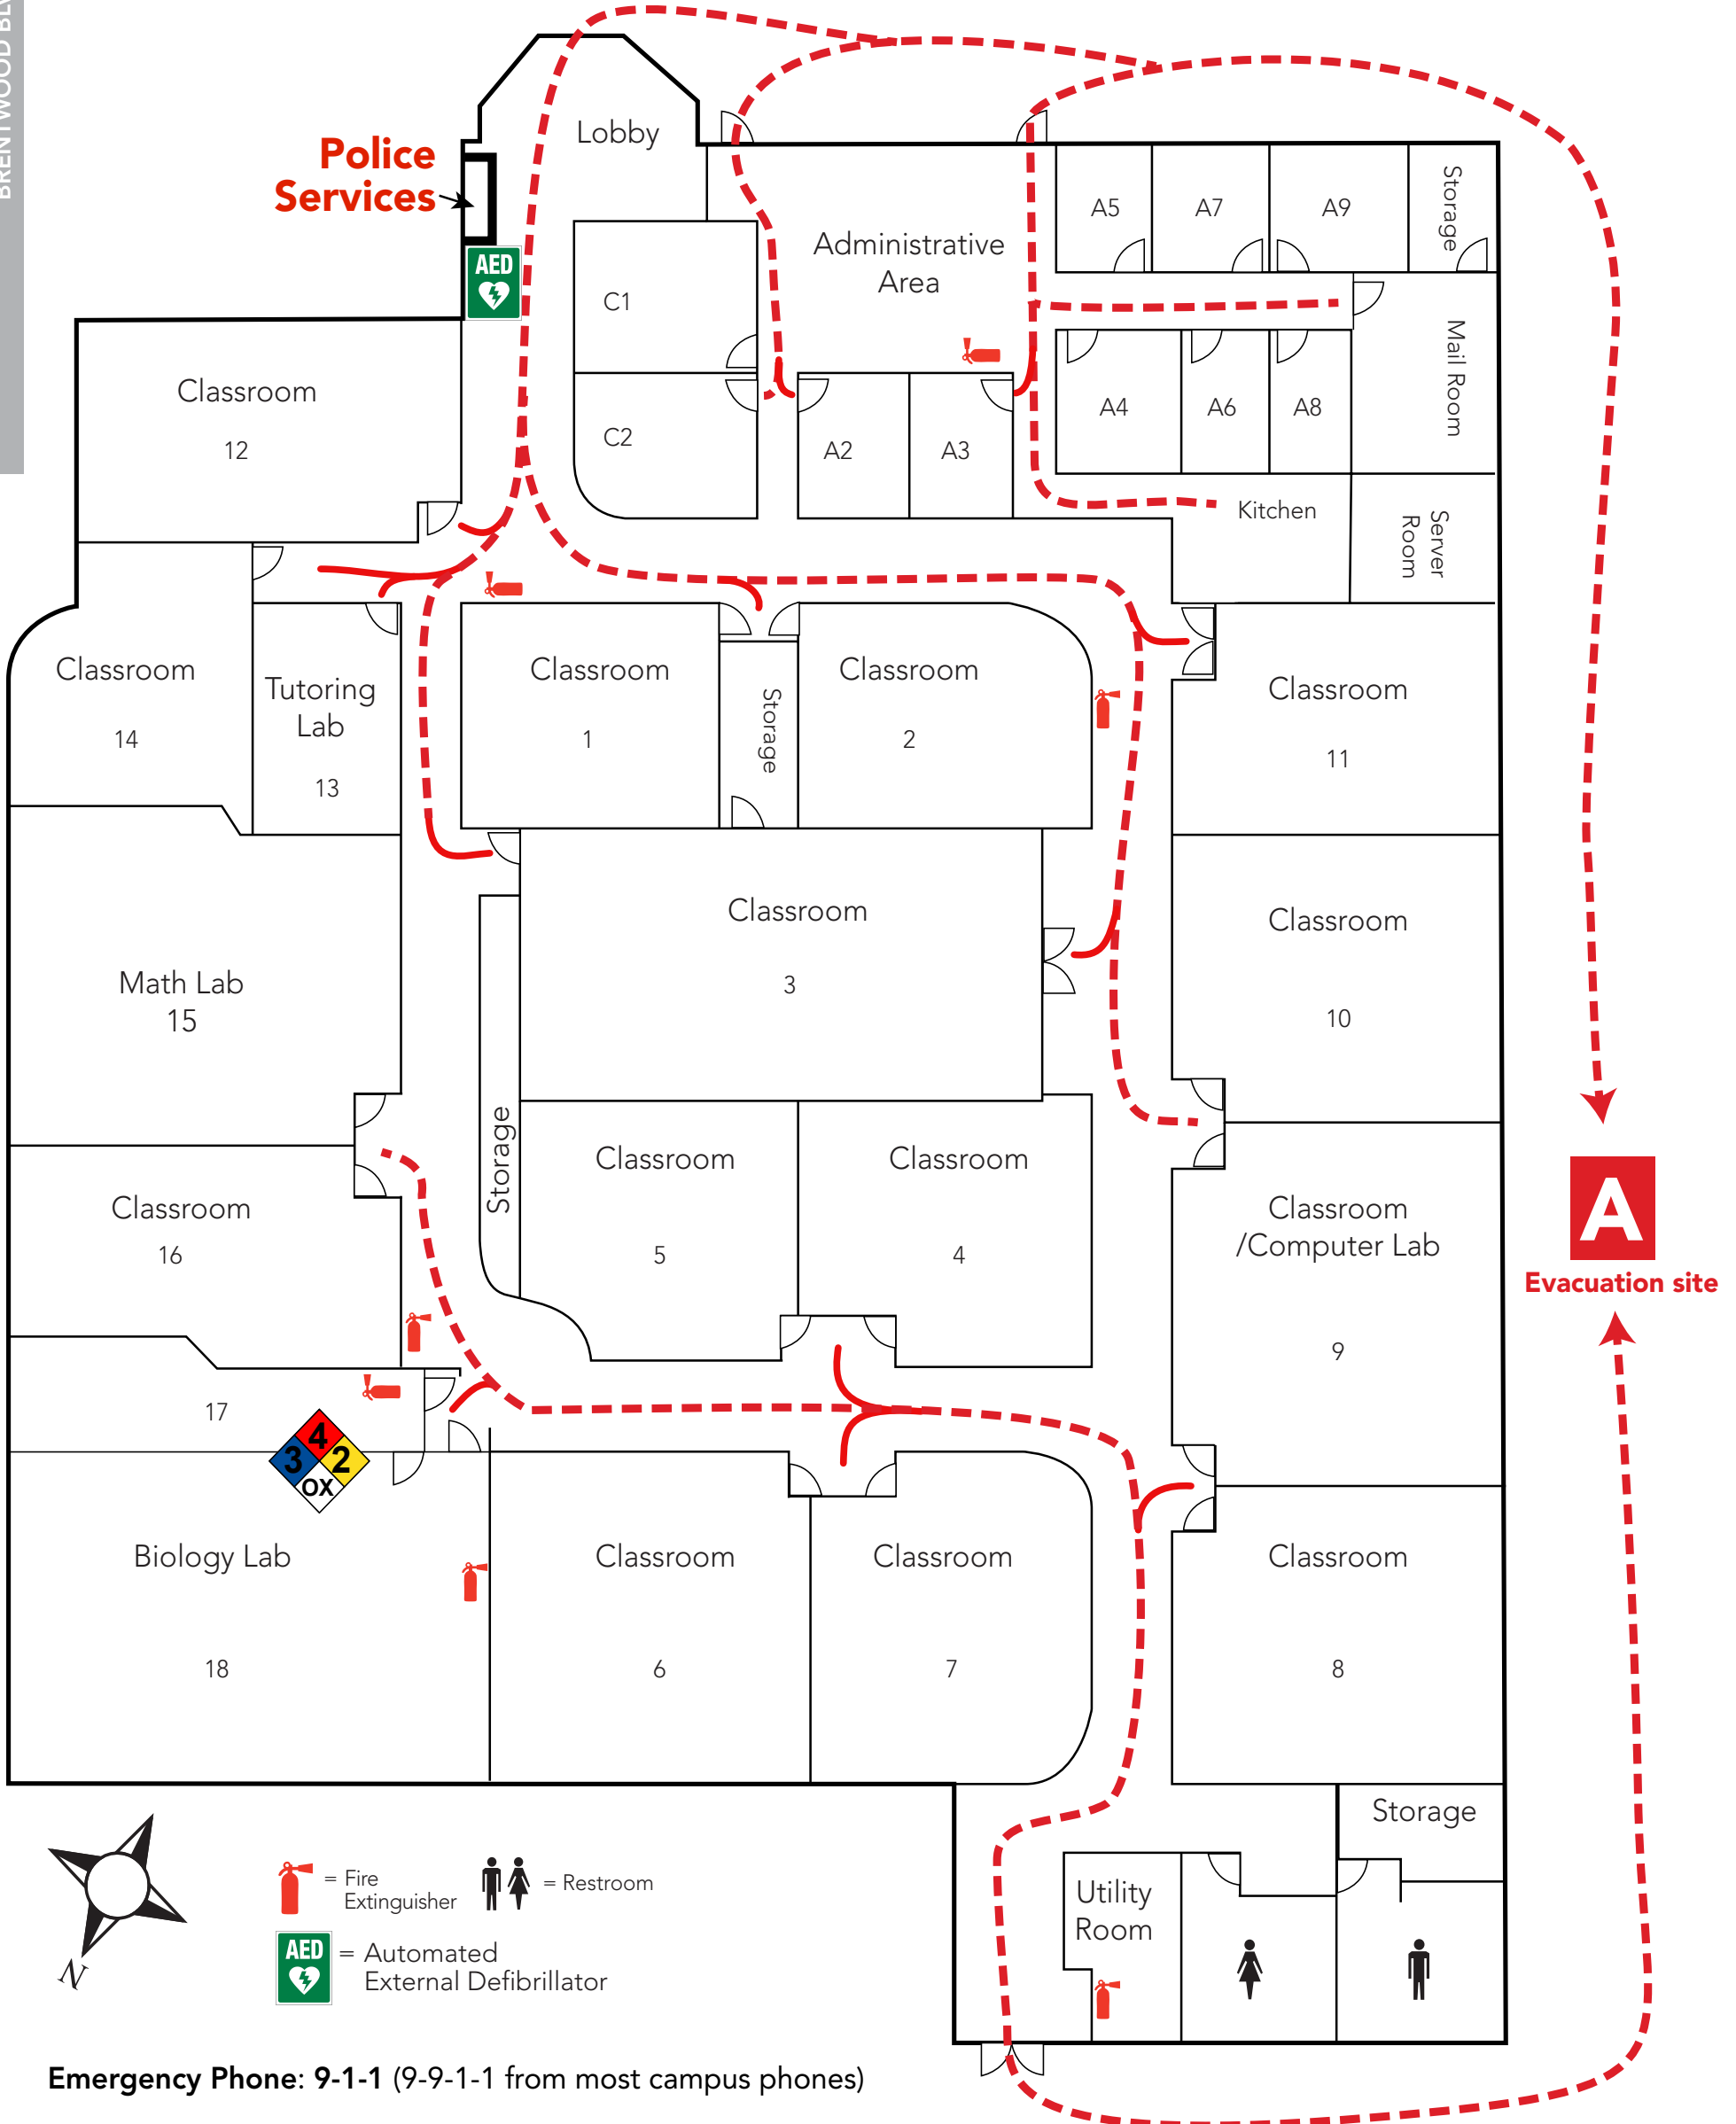

SAND CREEK ROAD

BRENTWOOD BLVD.

▼ **MAIN ENTRANCE/EXIT**

Emergency Phone: 9-1-1 (9-9-1-1 from most campus phones)

Emergency Exit Only