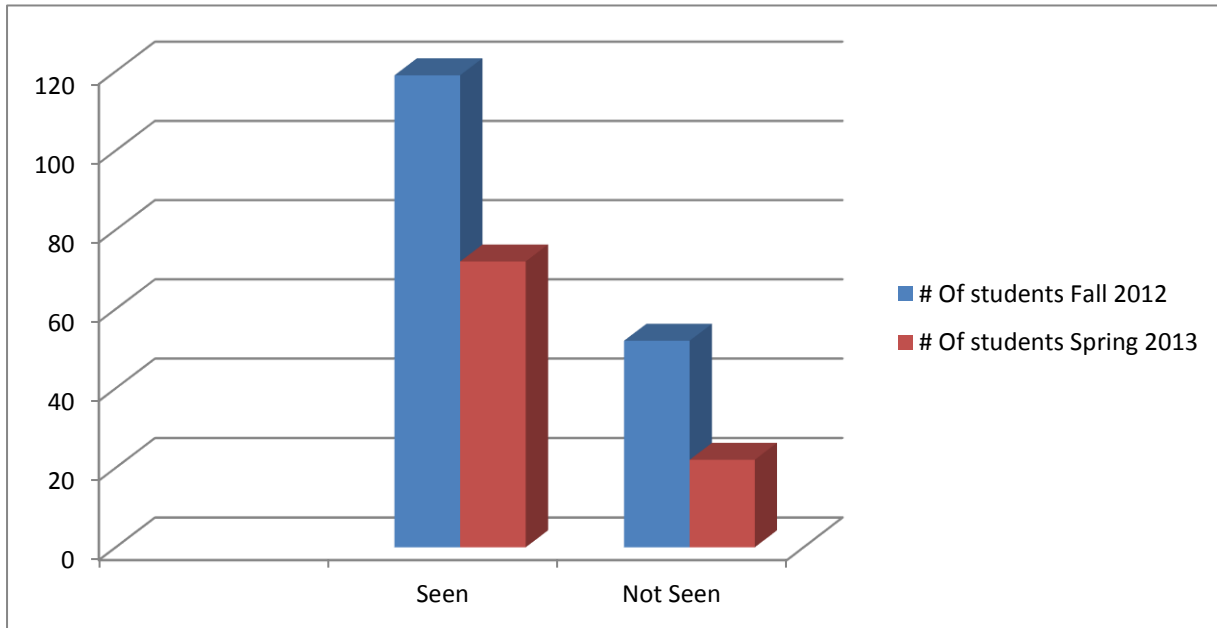

Center for Academic Support Drop-in List Seen/Not Seen

Fall 2012/Spring 2013 Comparison

	Seen	Not Seen
# Of students Fall 2012	119	52
# Of students Spring 2013	72	22

*as of 3/8