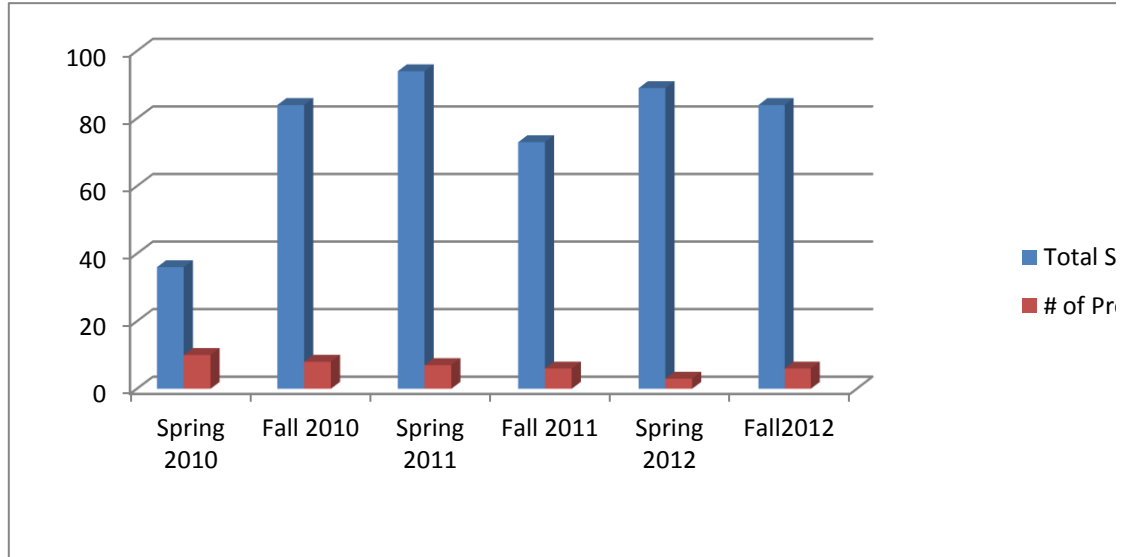

The Professor is In Totals from Spring 2010-Fall

	Spring 2010	Fall 2010	Spring 2011	Fall 2011	Spring 2012	Fall2012
Total Students	36	84	94	73	73	89
# of Professors	10	8	7	6	6	6