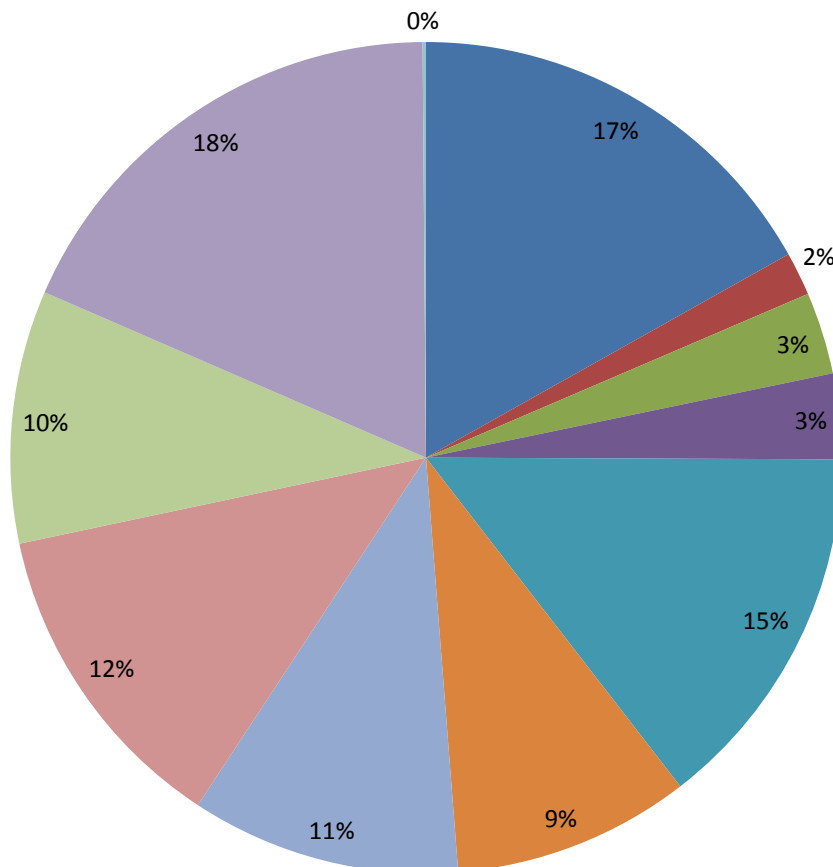

Number of surveys returned:

1. Student Support Services you are aware of:

Counseling	259
CSU East Bay Advising	26
DSPS Counseling	49
DSPS Test Accommodations	51
Financial Aid	222
Transfer Workshops	142
Assessment Testing	161
Admissions and Records	191
Library Textbook Reserve	151
Bookstore (first two weeks of semester)	282
Mathlab	2

## Awareness of Student Services

- Counseling
- CSU East Bay Advising
- DSPS Counseling
- DSPS Test Accommodations
- Financial Aid
- Transfer Workshops
- Assessment Testing
- Admissions and Records
- Library Textbook Reserve
- Bookstore (first two weeks of semester)
- Mathlab

Note: all are batches of 25 except #21 which is 37. Batches 13 and 14 are combined.