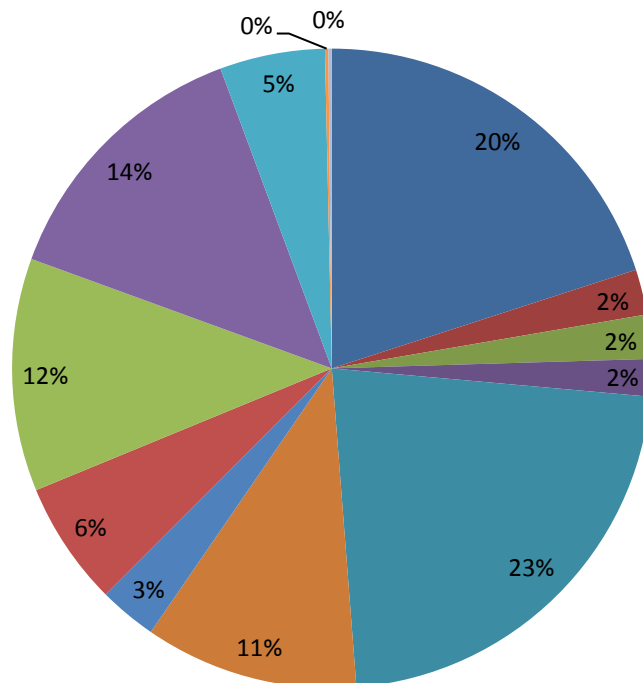

2. Which of the following services have you used or plan to use?

Counseling	350
CSU East Bay Advising	40
DSPS Counseling	39
DSPS Test Accommodations	33
Bookstore (first two weeks of semester)	391
Financial Aid appointments	189
Counseling Workshops (probation/dismissal)	51
Transfer Center Workshops	110
Assessment Testing	206
Admissions and Records	241
Library Textbook Reserve	93
Reading/Writing cent	3
Math lab	3

Services Used

- Counseling
- CSU East Bay Advising
- DSPS Counseling
- DSPS Test Accommodations
- Bookstore (first two weeks of semester)
- Financial Aid appointments
- Counseling Workshops (probation/dismissal)
- Transfer Center Workshops
- Assessment Testing
- Admissions and Records
- Library Textbook Reserve
- Reading/Writing cent
- Math lab