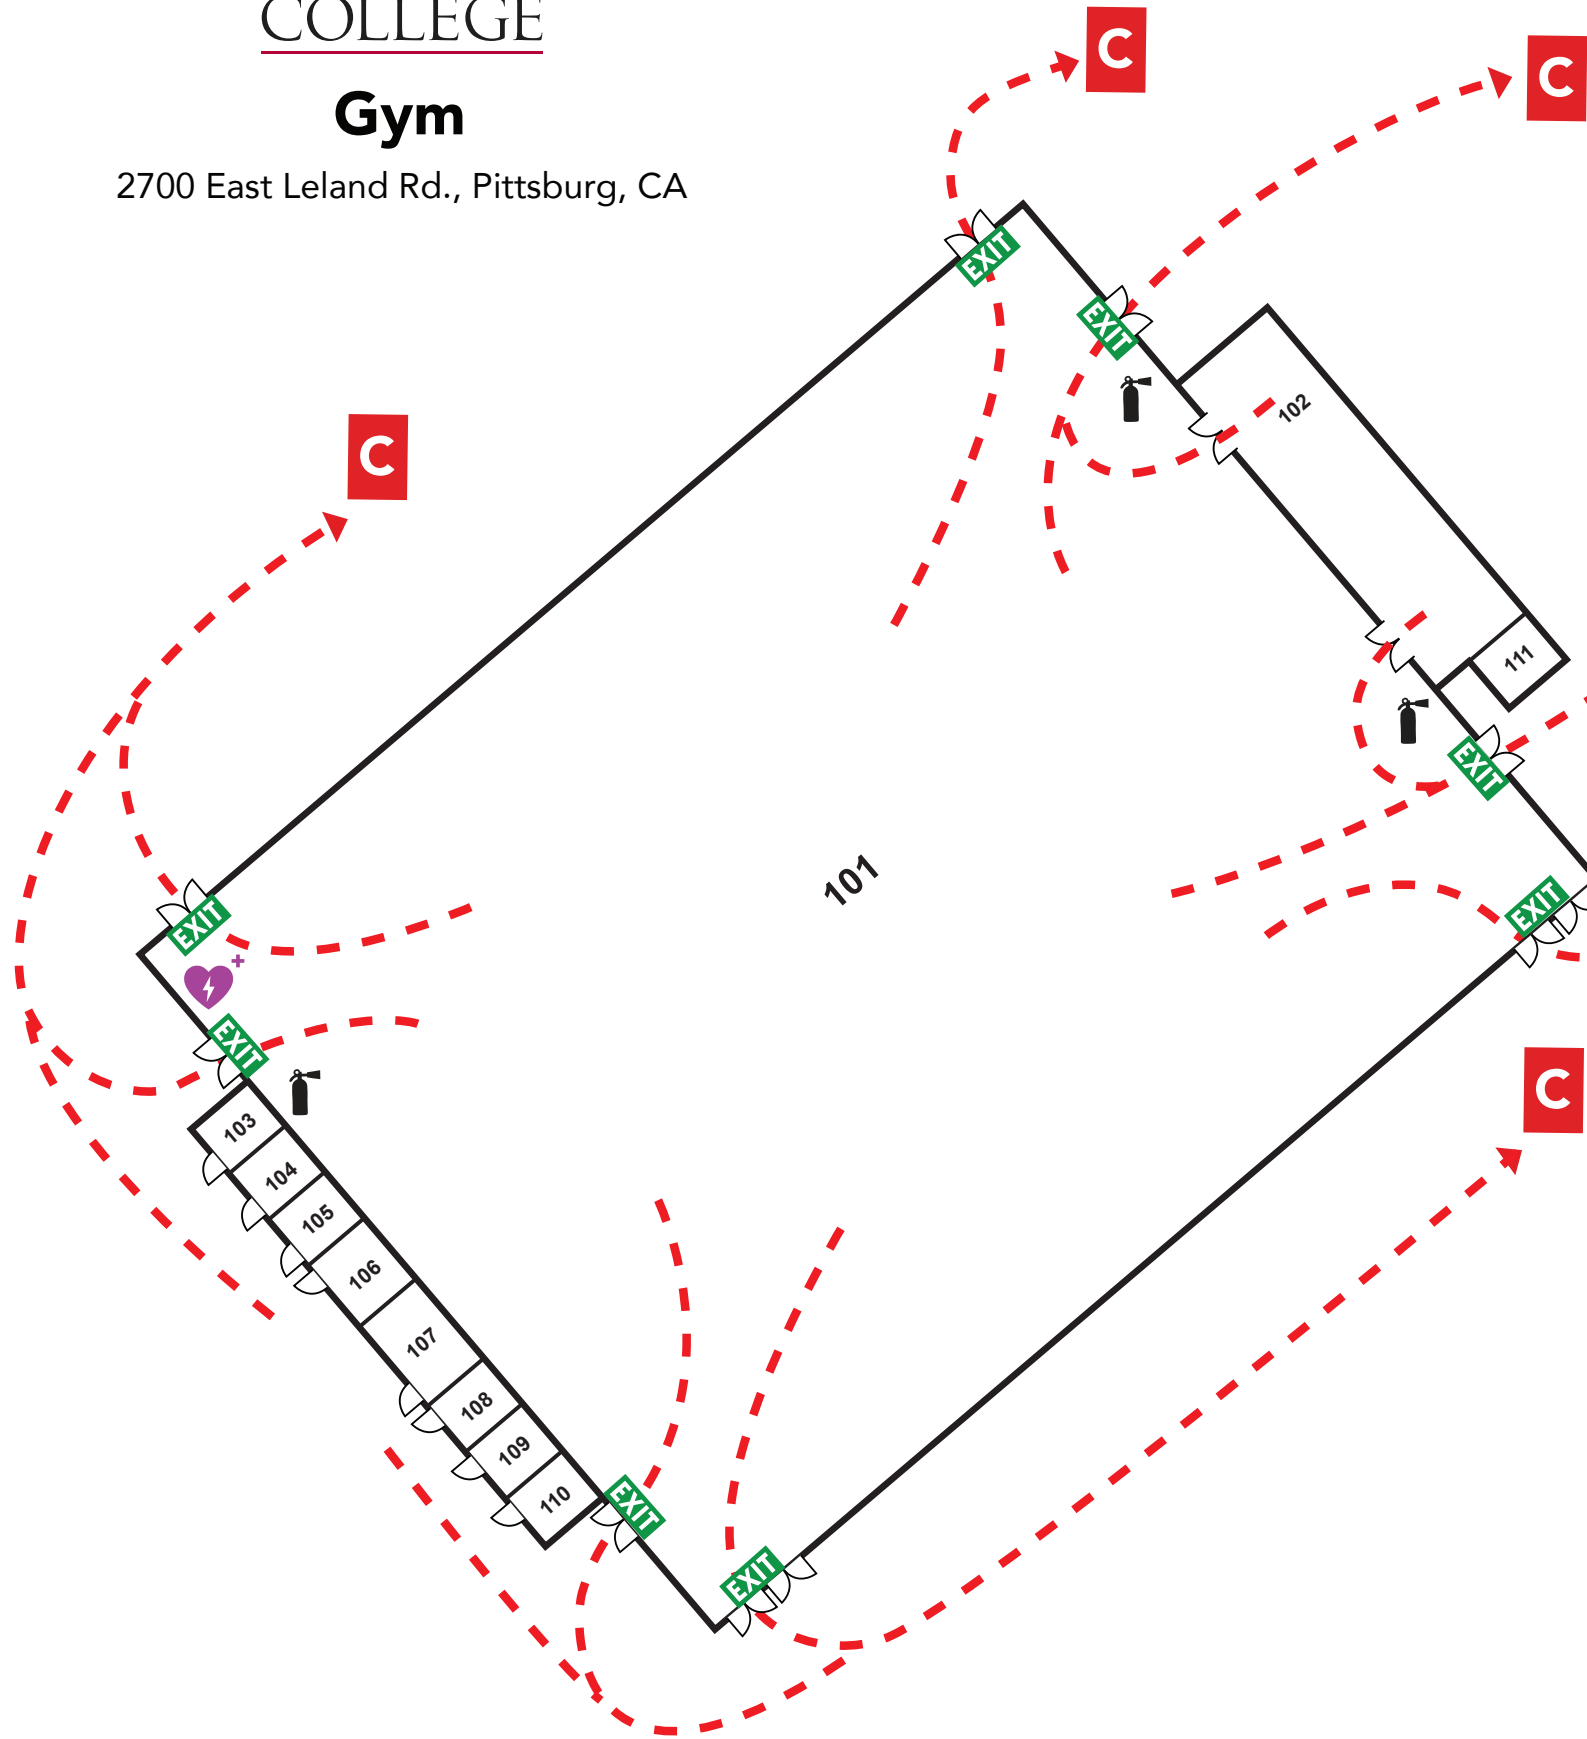

LOS MEDANOS COLLEGE

Gym

2700 East Leland Rd., Pittsburg, CA

Evacuation Assembly Sites

- A** – Marquee on East Leland Road
- B** – Walkway at Lot A on East Leland Road
- C** – Walkway between baseball and softball fields at Los Medanos Drive
- D** – Sloped area west of Lot B
- E** – Sloped area west of College W
- F** – Area west of Lot C
- G** – Northeast corner of lake
- H** – Lower end of amphitheater

**KEY**

	= Maintenance Closet		= Restroom	<b>YOU ARE HERE</b>
	= Elevator		= Rescue Area	
	= Fire Extinguisher		= AED	

**Emergency Phone: 9-1-1** (9-9-1-1 from most campus phones)  
**(925) 646-2441** (from cell phone)