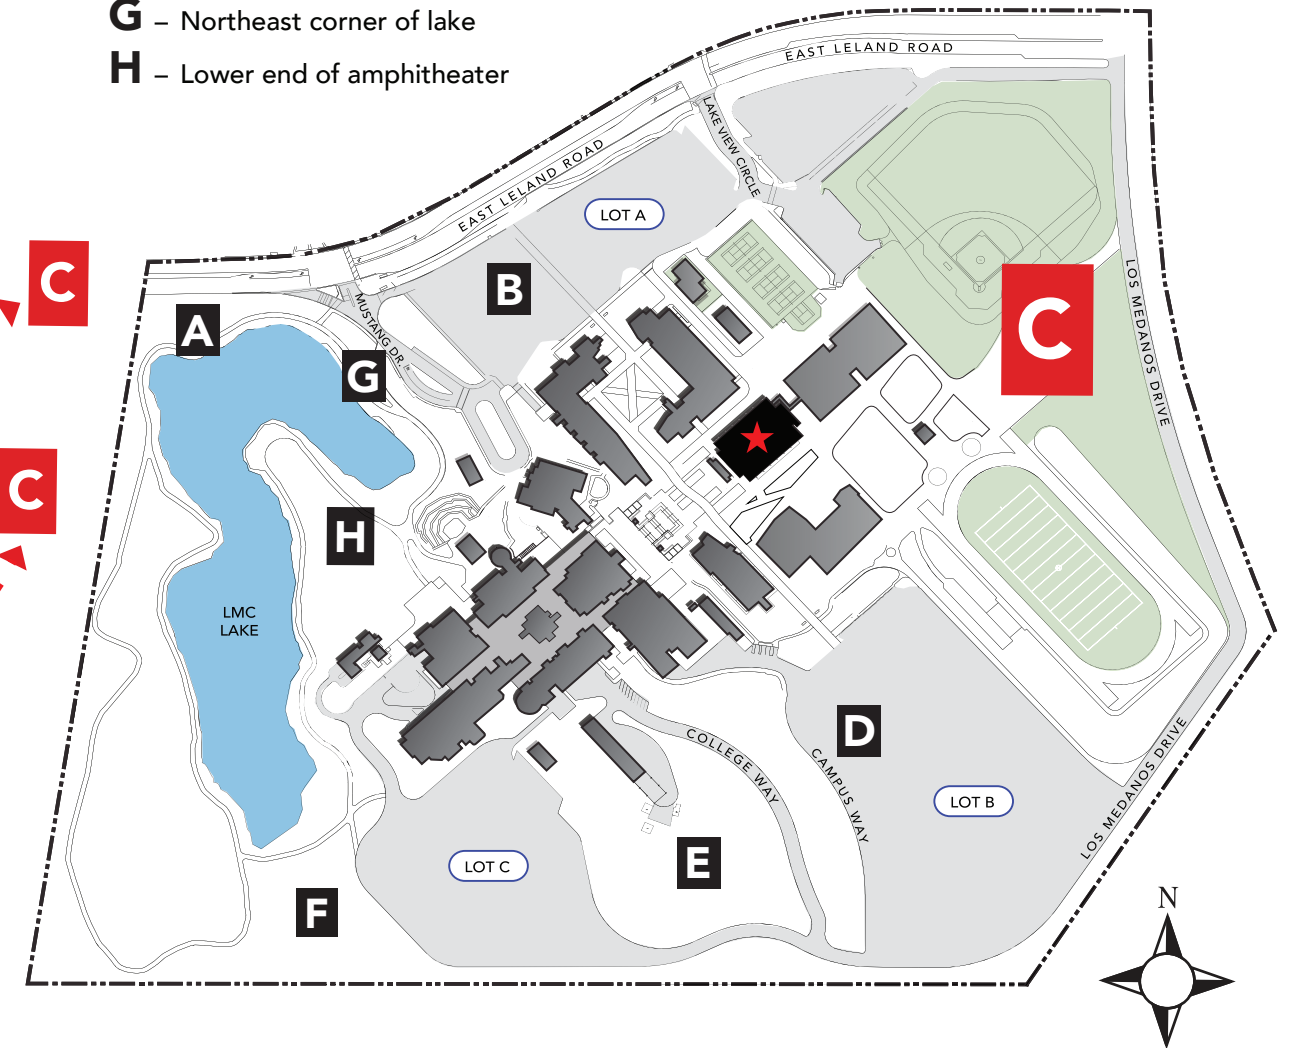

LOS MEDANOS COLLEGE

Gym

2700 East Leland Rd., Pittsburg, CA

Evacuation Assembly Sites

- A** – Marquee on East Leland Road
- B** – Walkway at Lot A on East Leland Road
- C** – Walkway between baseball and softball fields at Los Medanos Drive
- D** – Sloped area west of Lot B
- E** – Sloped area west of College W
- F** – Area west of Lot C
- G** – Northeast corner of lake
- H** – Lower end of amphitheater

**KEY**

	= Maintenance Closet		= Restroom	<b>YOU ARE HERE</b>
	= Elevator		= Rescue Area	
	= Fire Extinguisher		= AED	

**Emergency Phone: 9-1-1** (9-9-1-1 from most campus phones)  
**(925) 646-2441** (from cell phone)